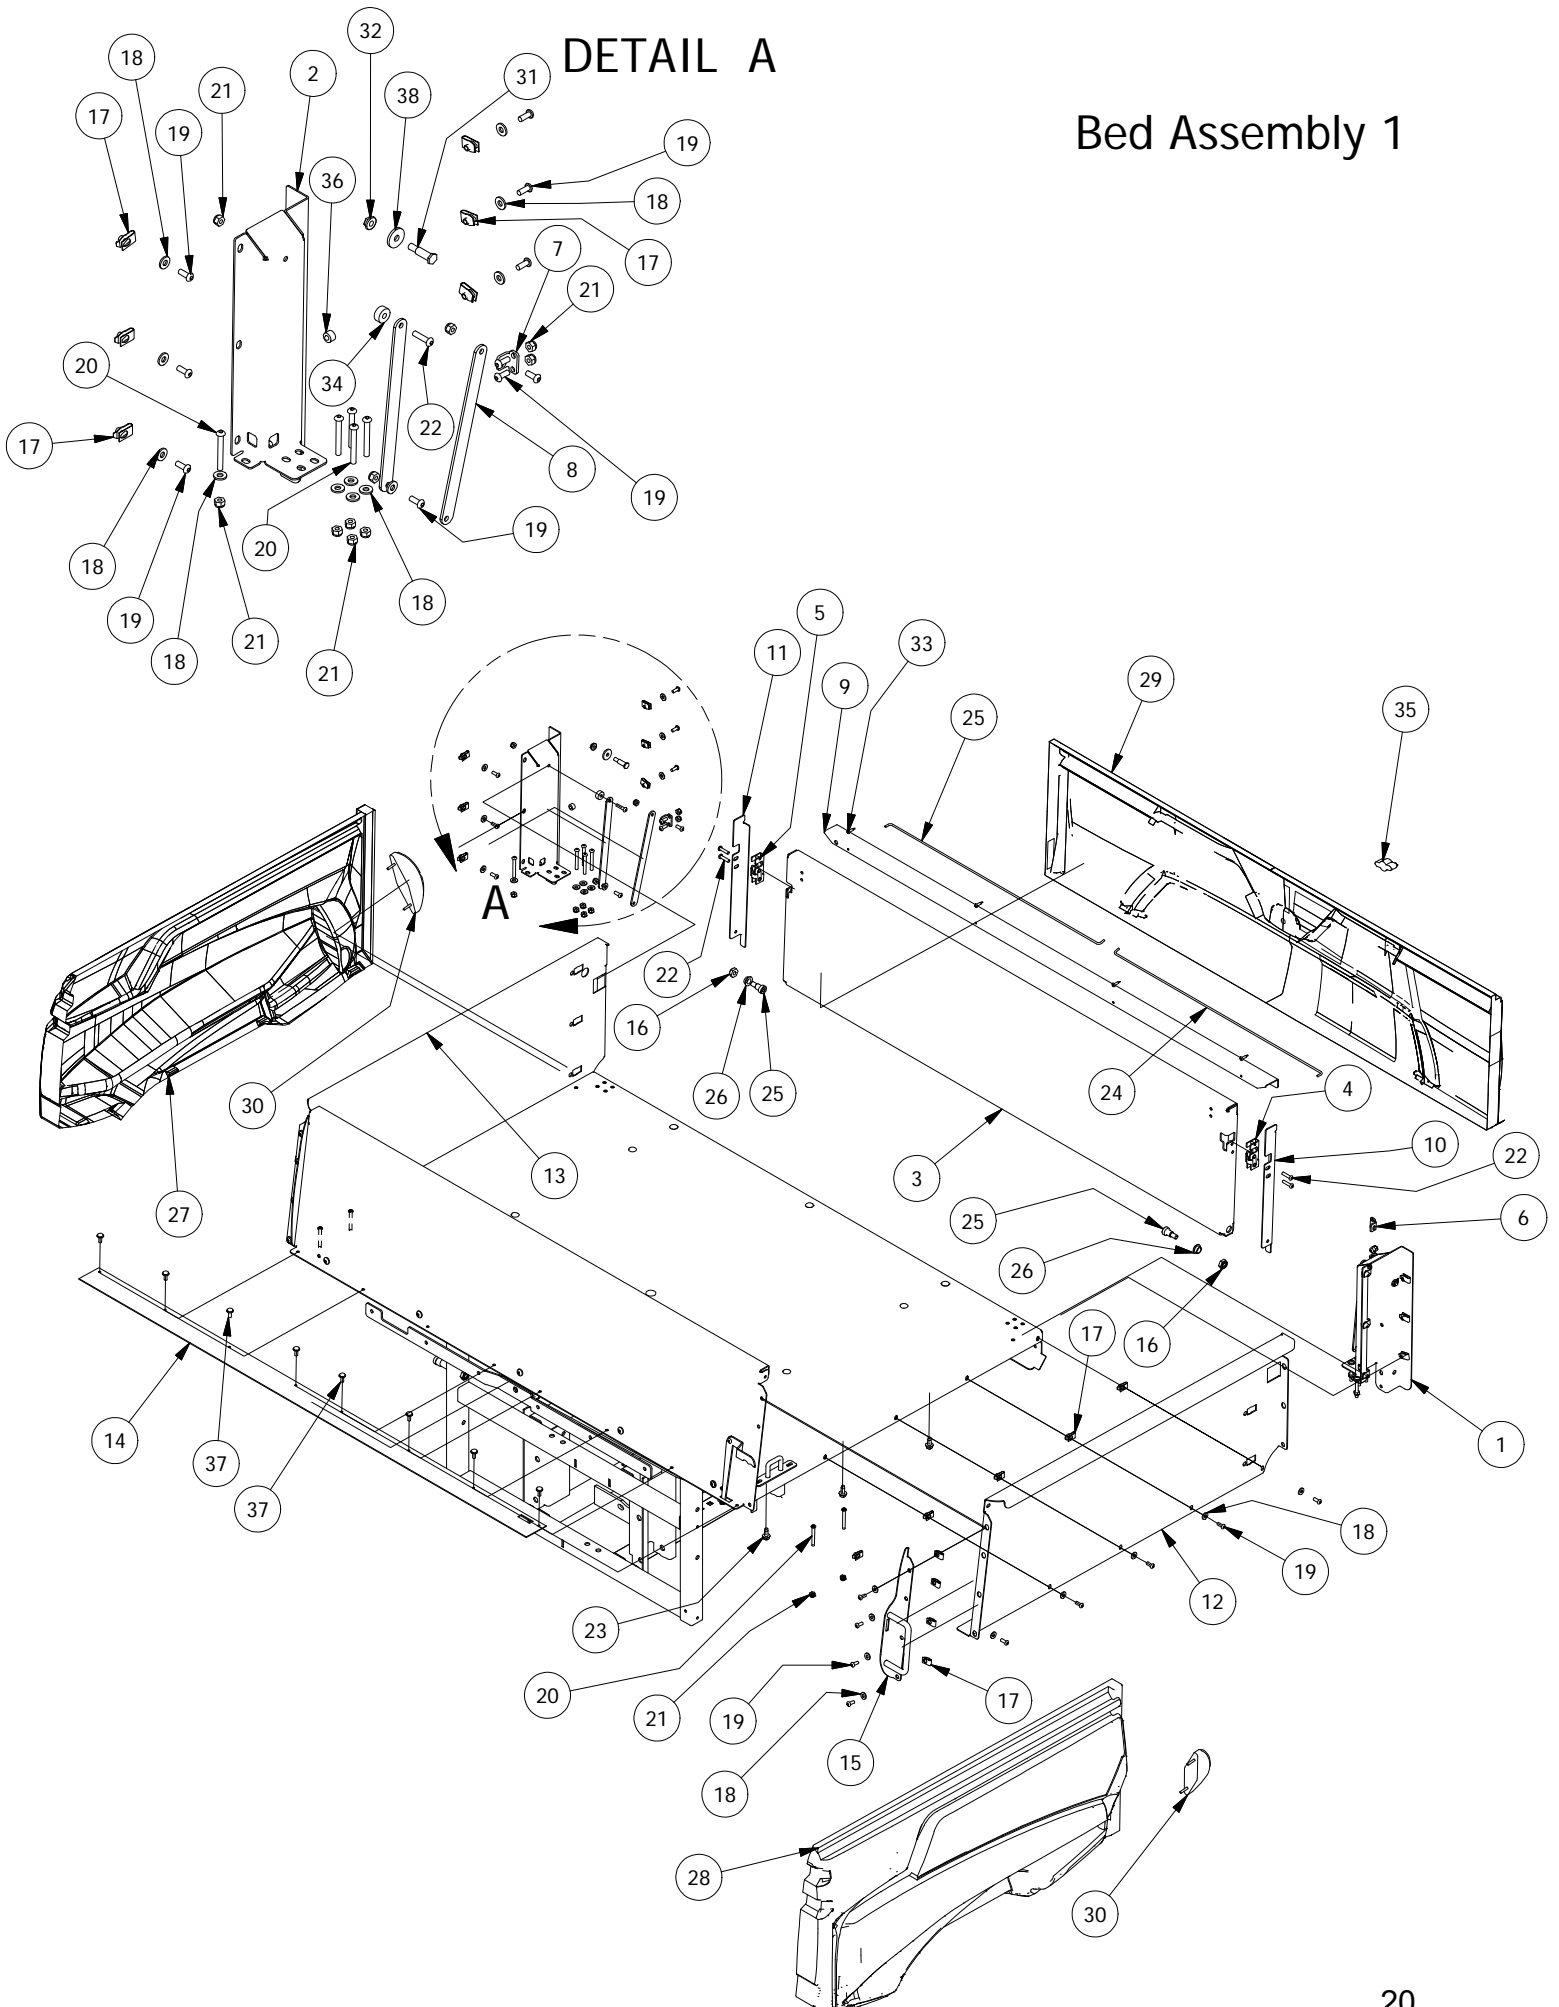

DETAIL A

Bed Assembly 1

Bed Assembly 1			
ITEM	QTY	PART NUMBER	DESCRIPTION
1	1	703-4008-10	Bed Side Support-Left
2	1	703-4006-10	Bed Side Support-Right
3	1	726-4008-10	Standard Bed Tailgate
4	1	752-1008-00	Tailgate Rotary Latch-Left
5	1	752-1010-00	Tailgate Rotary Latch-Right
6	1	739-4004-60	Tailgate Support Bracket (Left)
7	1	739-4002-60	Tailgate Support Bracket (Right)
8	4	739-4016-60	Tailgate Support Arm-2500
9	1	703-4002-20	Top Tailgate Guard
10	1	703-4014-20	Left TG Side Cover
11	1	703-4012-20	Right TG Side Cover
12	1	726-4004-20	Standard Bed Left Side
13	1	726-4006-20	Standard Bed Right Side
14	1	712-3020-00	Bed Dust Seal
15	1	769-4002-00	Dump Bed Handle Assy
16	6	613-0040-00	1/2-13 Nylon Insert Jam Locknut
17	34	613-0054-00	1/4-20 Cage Nut
18	47	619-0010-50	1/4 Flat Washer Black
19	43	618-8064-50	1/4-20 x 5/8 Button Socket C/S
20	14	618-1060-50	1/4-20 X2" Button Hd Black
21	25	613-8073-50	1/4-20 Nylon Insert Locknut BL
22	7	618-2037-50	1/4-20 X1 Button Socket C/S Black
23	6	618-2021-00	5/16" - 18 3/4" Ind Hex Washr Hd - Type F
24	2	735-4000-00	Tailgate Latch Push Rod Left
25	2	618-6062-00	1/2" x 5/8" Soc. Shoulder Bolt
26	2	632-5000-00	1/2 IDx 5/8 x 5/16 OIB Bushing
27	1	780-2065-10	Dump Bed Side-Right-Large UTV
28	1	780-2070-10	Dump Bed Side-Left-Large UTV
29	1	780-2075-10	Tailgate-Large UTV-Black
30	2	786-0014-00	Stop/Tail Light - Large UTV
31	2	739-7000-00	Basket Latch Striker Post
32	2	613-0031-00	Serrated Flange nut
33	4	630-2030-50	10 x 3/4 Pan Philips Tek Screw
34	3	725-4004-00	Spacer, .261 IDx.740 ODx.315 L
35	1	752-1006-00	Dump Bed Tail gate Actuator
36	2	729-1002-00	Buttom Bumper-Tailgate-2500
37	8	618-2082-00	Push Pin Rivet-Bed Seal
38	2	619-4004-00	Striker Post Fender Washer