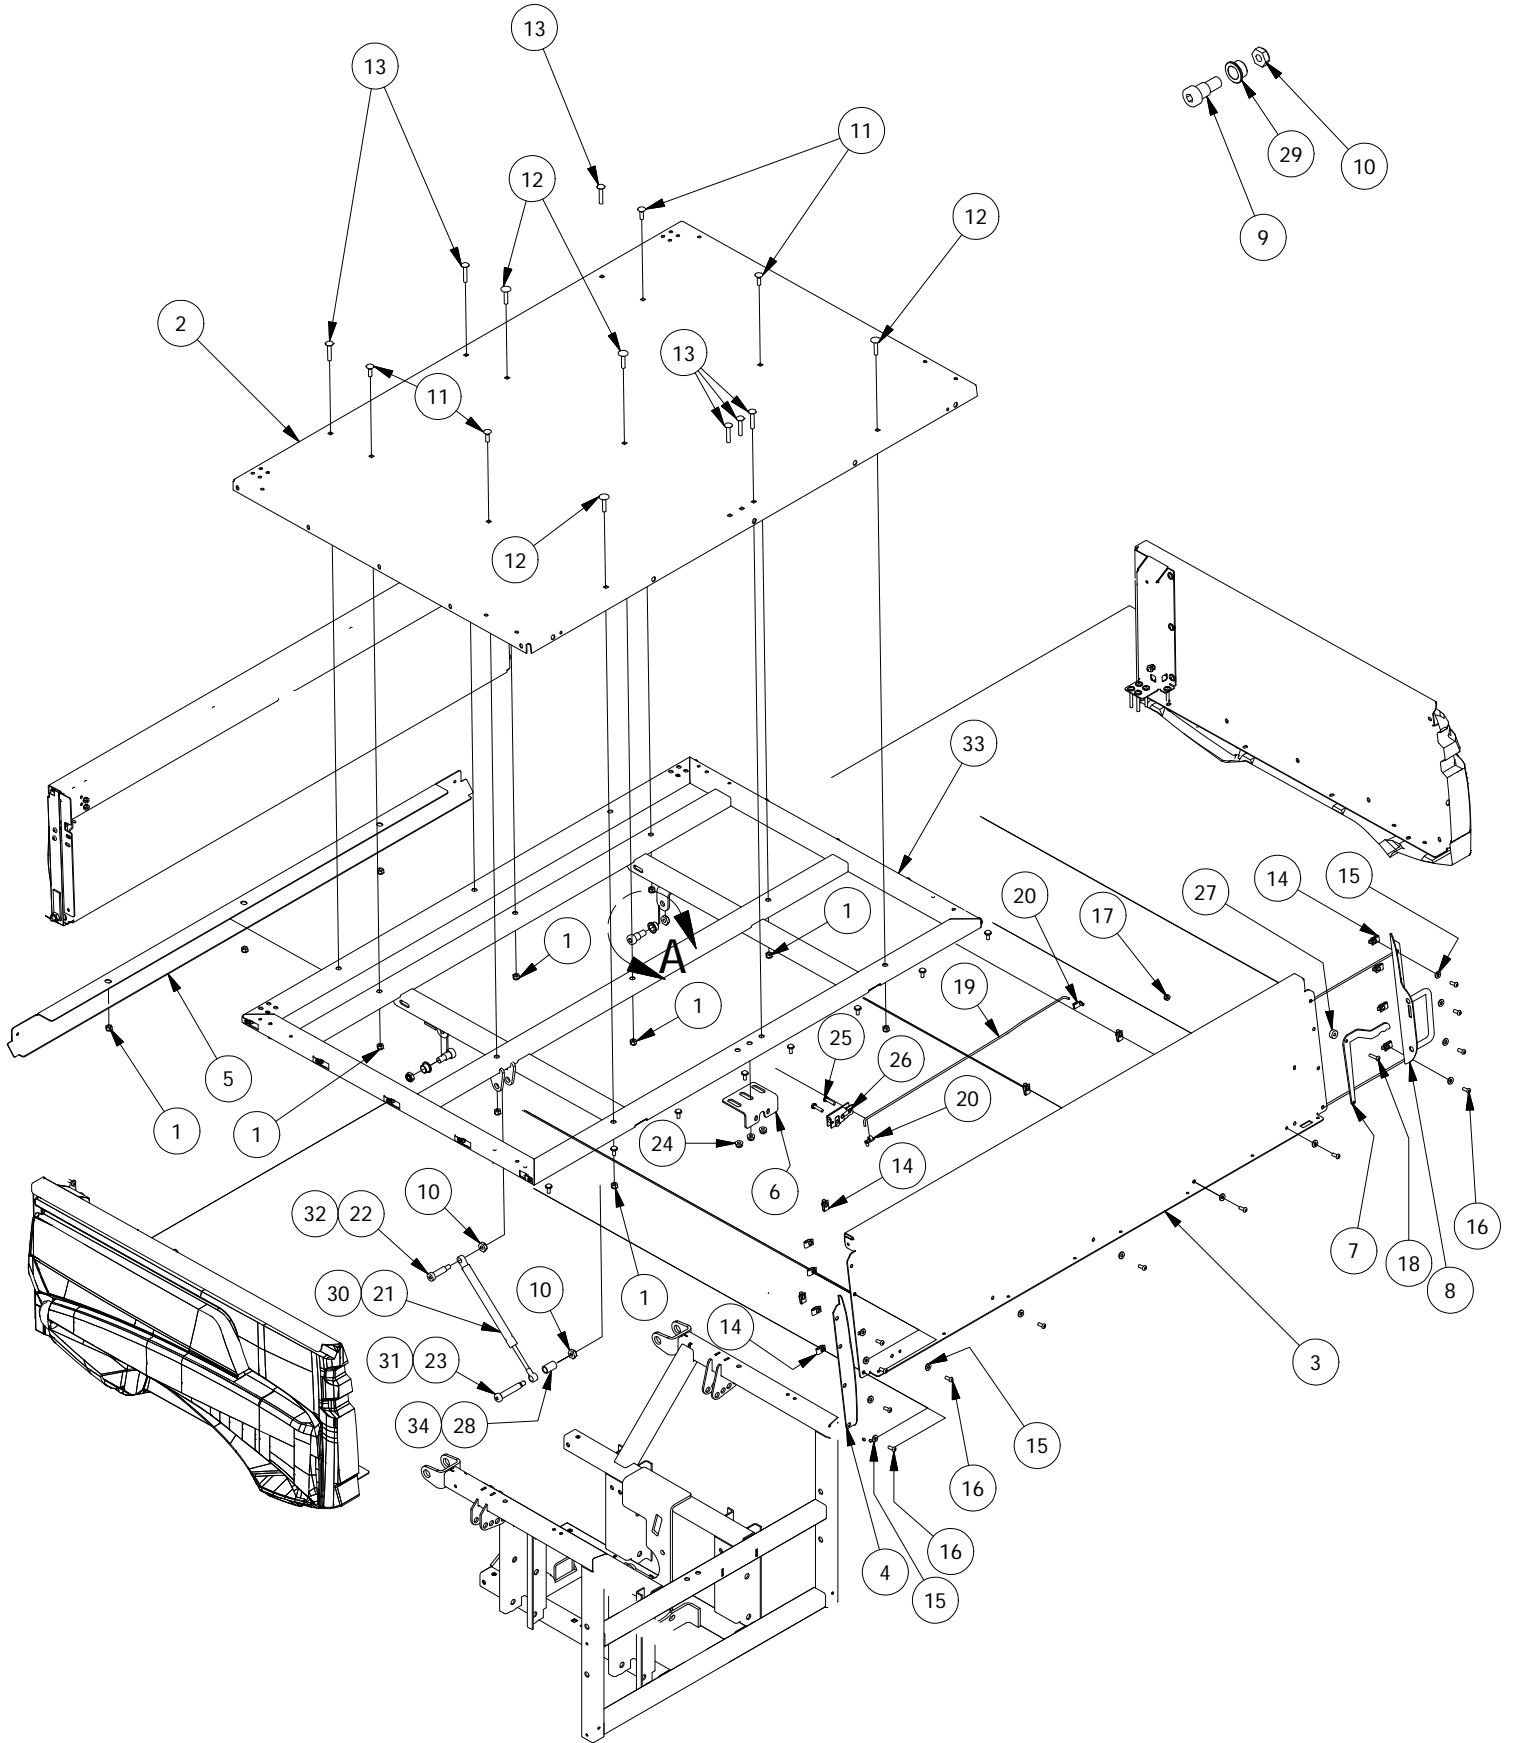

Bed Assembly 2

DETAIL A

Bed Assembly 2			
ITEM	QTY	PART NUMBER	DESCRIPTION
1	11	613-8047-00	5/16-18 Nylock HEX Nut
2	1	726-4000-20	Standard Bed Bottom
3	1	726-4002-20	Standard Bed Front
4	1	703-4009-20	Right Bed Corner Cover
5	1	703-4004-20	Lower Bed Cover
6	1	739-3406-00	Rotary Latch Bracket-Bed (Base Model Only)
7	1	769-4000-00	Dump Bed Actuator Lever (Base Model Only)
8	1	769-4002-00	Dump Bed Handle Assy
9	2	618-3001-00	5/8 x 5/8 Shoulder Bolt
10	6	613-0040-00	1/2-13 Nylon Insert Jam Locknut
11	4	618-8065-00	5/16-18 x 1 Carriage Bolt
12	4	618-8060-00	5/16-16 x 1 1/2 Carriage Bolts
13	6	618-4708-00	5/16-18 x 1-3/4 Carriage bolt
14	34	613-0054-00	1/4-20 Cage Nut
15	47	619-0010-50	1/4 Flat Washer Black
16	43	618-8064-50	1/4-20 x 5/8 Button Socket C/S
17	25	613-8073-50	1/4-20 Nylon Insert Locknut BL
18	7	618-2037-50	1/4-20 X1 Button Socket C/S Black
19	1	735-4004-00	Dump Bed Latch Push Rod
20	2	772-7000-00	Latch Push Rod Retainer Clip
21	1	735-2000-00	Dump Bed Gas Spring-Large UTV
22	1	618-2020-00	12"X1-1/2" Shoulder Bolt
23	1	618-2047-00	1/2"x 2-1/2" Shoulder Bolt
24	3	613-8049-00	5/16-18 Nylon Insert Flange Nut Zinc Orange Nylon
25	2	618-4007-00	1/4-20 x 1 Grade 5 Hex bolts Zinc
26	1	752-1004-00	Dump Bed Rotary Latch
27	3	725-4004-00	Spacer, .261 IDx.740 ODx.315 L
28	1	725-1009-00	Pedal Spring Spacer LRG UTV 1-1/8 spacer
29	2	632-5052-00	Bronze Bushing - SF- 2024-8
30	1	735-2010-00	Dump Bed Actuator-2500 Series (XD4 Models Only)
31	1	618-6068-00	1/2" X 4" Shoulder Bolt (XD4 Models Only)
32	1	618-5049-00	1/2-13 X 2 GR 5 Hex Bolts Zinc (XD4 Models Only)
33	1	770-3016-00	Standard Bed Frame Assy
34	1	725-1011-00	11/16 x 1/2 x 5/8 Spacer