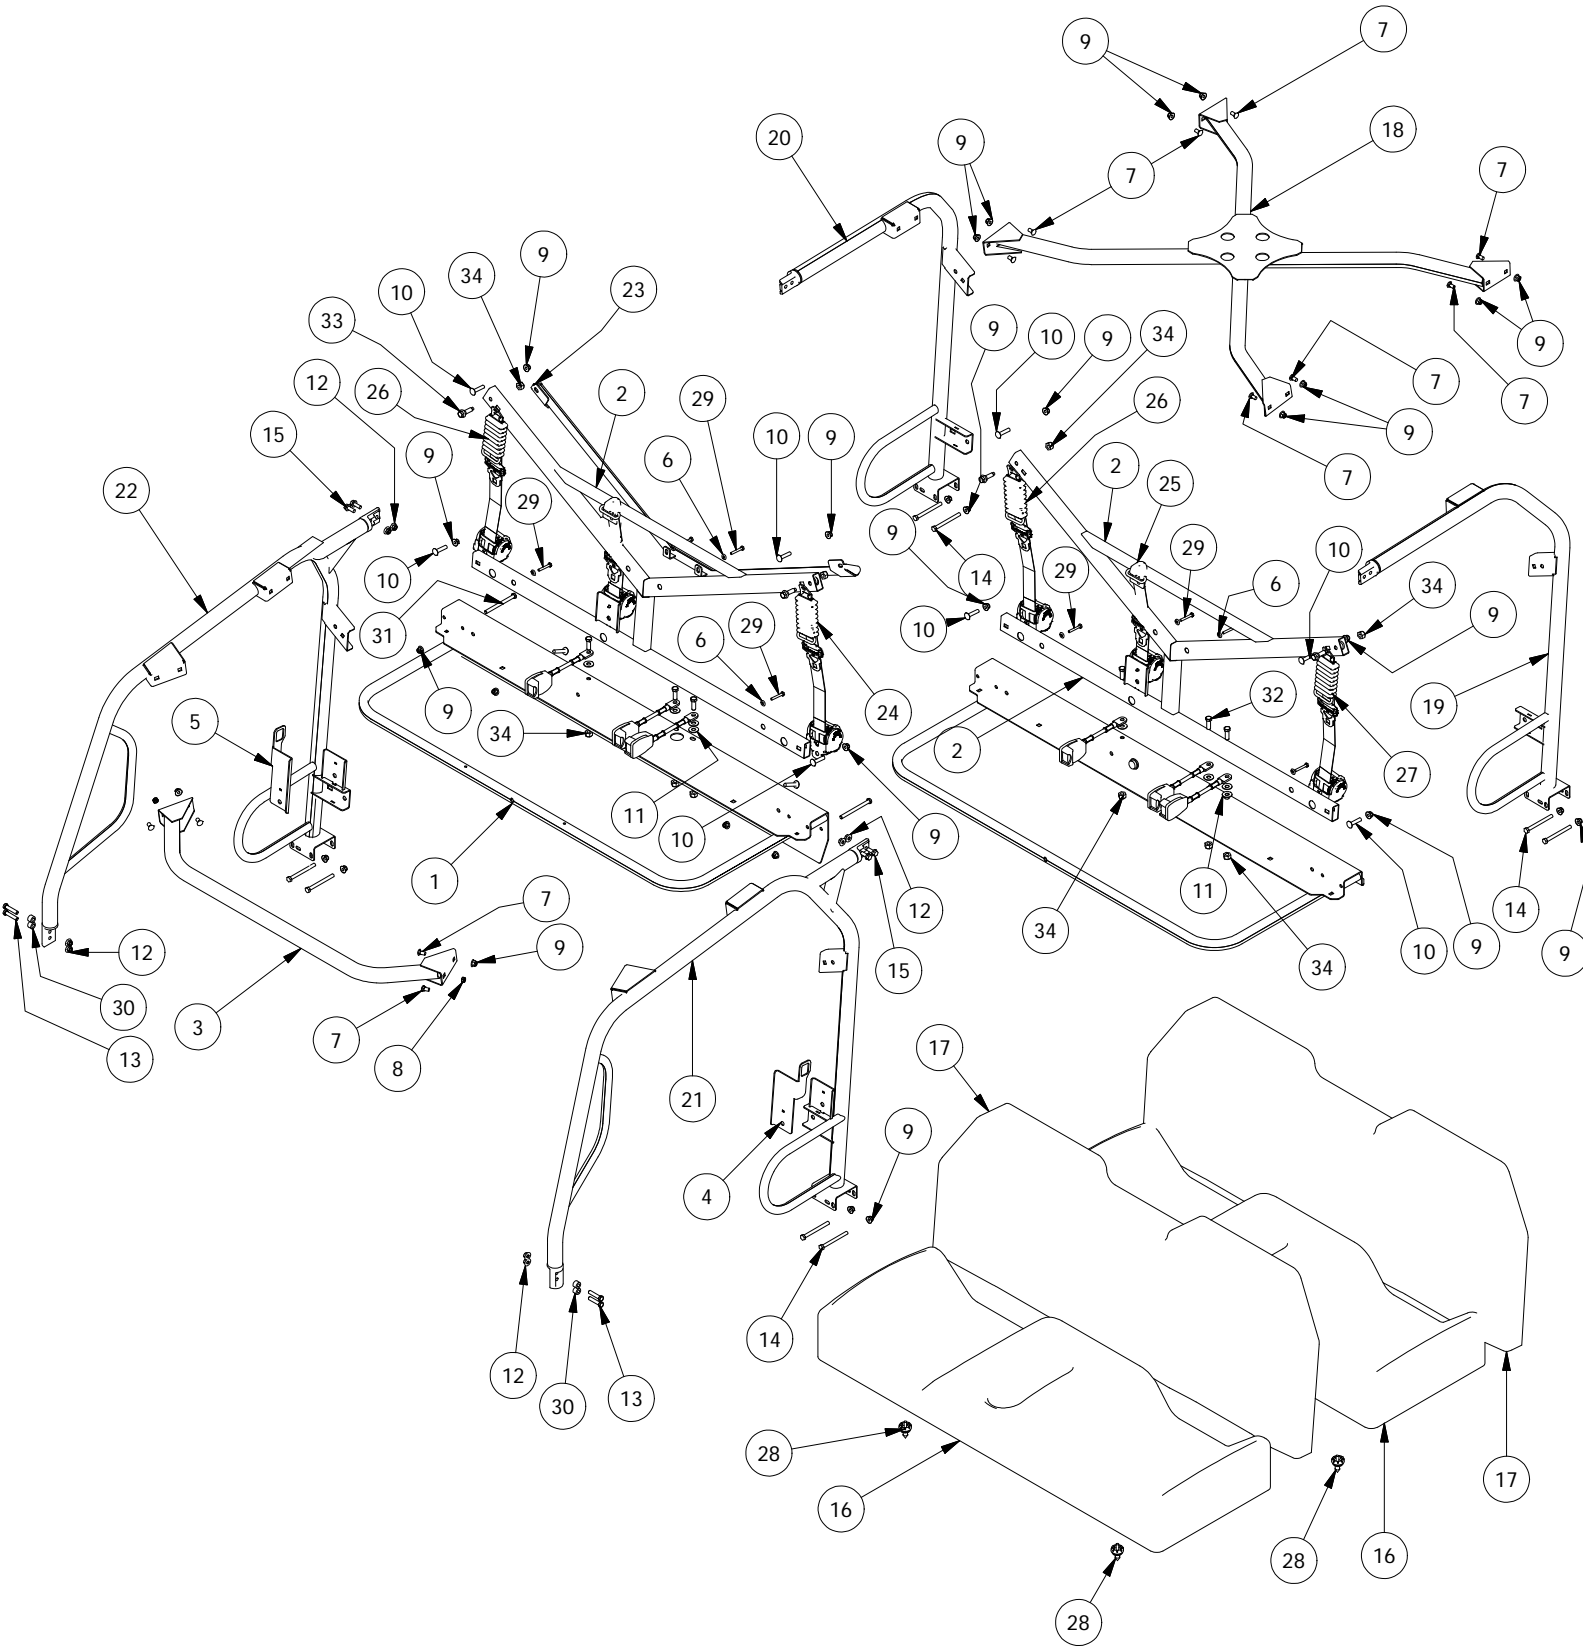

Crew Cab Roll Cage Assembly

Parts List			
ITEM	QTY	PART NUMBER	DESCRIPTION
1	1	770-3306-00	Front Seat Frame Assembly Crew Cab
2	2	780-3002-00	ROPS K Brace Assy For Seat Back w/ Integral Headrest
3	1	703-3318-00	ROPS Front Cross Brace
4	1	739-4498-00	Crew Cab Rear Side Net Latch Bracket left
5	1	739-4499-00	Crew Cab Rear Side Net Latch Bracket Right
6	8	619-4008-00	1/4 Lock Washer Zinc
7	12	618-2068-00	3/8 x 3/4" GR 8 Carr Bolts Zinc
8	2	613-2004-00	3/8"-16 Nyloc Jam Nut
9	30	613-5202-00	3/8-16 Nylock Flange Nut
10	10	618-2048-00	3/8-16 x 1-3/4 Carriage Bolt
11	8	619-8052-00	7/16 USS Flat Washer Zinc
12	8	613-5201-00	3/8-16 Serrated Flange Nut
13	4	618-2008-00	3/8"-16X1-3/4" Gr 8 C/S
14	8	618-1081-00	3/8" -16 x4 Gr.8 Hex bolt Cs
15	4	618-6055-50	3/8 - 16 X 1 Flange Bolt BLK Gr.8
16	2	771-2002-00	Seat Bottom-Large UTV
17	2	771-2001-00	Seat Back-Large UTV
18	1	780-3022-00	ROPS X-Brace Assembly Crew Cab
19	1	780-3014-00	ROPS Left Rear Hoop Assy Crew Cab
20	1	780-3016-00	ROPS Right Rear Hoop Assy Crew Cab
21	1	780-3018-00	ROPS Left Front Hoop Assy Crew Cab
22	1	780-3020-00	ROPS Right Front Hoop Assy Crew Cab
23	1	770-3310-00	Crew Cab Rear Handhold Assy
24	1	771-1017-00	Seat Belt Assy-3 Point-Front Drivers Side
25	2	771-1016-00	Seat Belt Assy-3 Point-Center
26	2	771-1015-00	Seat Belt Assy-3 Point-Passangers Side
27	1	771-1014-00	Seat Belt Assy-3 Point-Rear Drivers Side
28	4	739-2300-00	Seat Pin Latch Assembly
29	8	618-2016-50	1/4-20 x 1-3/4" Hex Bolt
30	4	725-4005-00	Spacer, .75 O.D. x .400 I.D. x .500"L
31	2	618-2104-00	3/8-16 x 4-1/2 Hex Cap Screw GR 8
32	6	618-2097-00	7/16-20 x 1-1/4 GR5 Hex Cap Screw
33	4	618-2096-00	7/16-20 x 1 3/8 GR5 Shoulder Bolt
34	10	613-0026-00	7/16-20 Nylon Insert Locknut