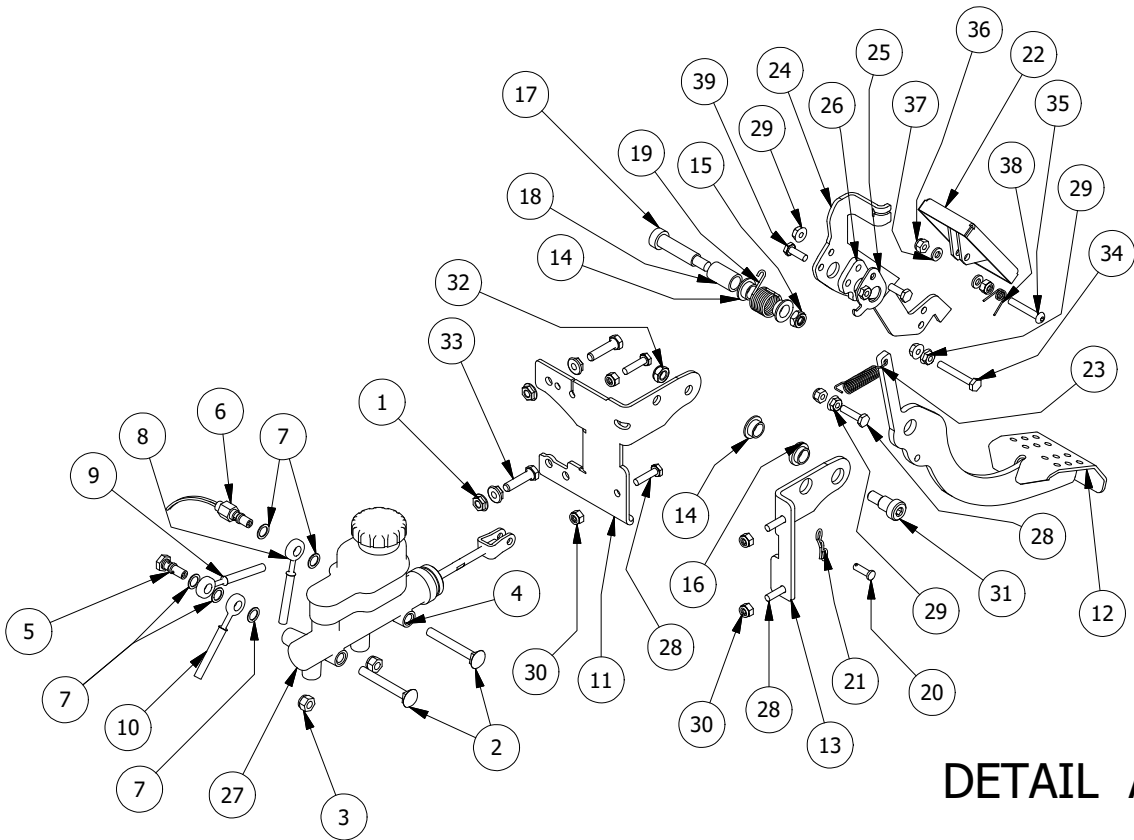

Front Suspension Assembly			
ITEM	QTY	PART NUMBER	DESCRIPTION
1	1	787-3201-00	Left Front Upper A-arm Assy
2	1	787-3203-00	Left Front Lower A-Arm Assy
3	8	732-2001-00	Large MTV A-Arm Bushing Sleeve
4	12	613-6037-00	1/2-13 Nylon Insert Locknut
5	8	618-2006-00	1/2" - 13X3-1/2" Hex Bolt Gr 5
6	16	732-2000-00	Large MTV A-Arm Bushing
7	4	618-5049-00	1/2-13 x 2 GR5 Hex Bolt Zinc
8	2	787-2005-00	Front Shock-Kohler 25 Lg UTV
9	2	737-2029-00	Half-Shaft - Front Large UTV
10	1	737-2020-00	Spindle, Left Front-Large UTV
11	2	799-2003-00	Ball Joint-Spindle-Upper High Strength
12	2	710-2002-00	Spindle Bearing LRG UTV
13	2	710-2003-00	Retaining Ring-Spindle Bearing
14	2	786-2000-00	Hub-Large UTV
15	2	765-1016-00	Rear Hub Castle Nut Cotter Pin
16	2	765-1012-00	Rear Hub Castle Nut
17	4	618-6049-00	3/8-16 X 1 GR 5 Hex Bolts Zinc
18	4	613-5202-00	3/8-16 Nylock Flange Nut
19	6	613-2003-00	M12 X 1.25 Castle Nut
20	2	799-2000-00	Ball Joint-Spindle-Lower
21	4	616-1025-00	10 mm copper crush washer
22	1	716-3002-00	Brake Line Front Right-Lg UTV
23	2	616-1015-00	Banjo Bolt M 10mm x 1.0
24	2	716-2000-00	Rotor - Large UTV
25	8	613-0001-00	1/2 Lug Nut-44011- Front
26	1	787-3202-00	Right Front Lower A-Arm Assy
27	1	787-3200-00	Right Front Upper A-Arm Assy
28	1	737-2022-00	Spindle, Right Front-Large UTV
29	1	716-3000-00	Brake Line Front Left-Lg UTV
30	1	731-3000-00	Rack & Pinion, Large MTV
31	3	618-2060-00	5/16-18 X 3 1/2 GR 5 Hex Bolts Zinc
32	5	613-9002-00	5/16-18 Hex Flange Nuts Zinc w/Serations
33	2	618-8063-00	5/16-18 x 3/4 GR 5 Hex bolt Zinc
34	1	756-3000-00	Front Differential-Larg UTV
35	2	710-1014-00	Tie Rod End-Intimidator
36	2	722-4000-00	XD4 Front Wheel
37	2	722-4102-00	XD4 Front Tire
38	2	722-4004-00	XD4 Wheel Center Cap
39	2	722-4110-00	Base Wheel Center Cap
40	2	722-4112-00	Base Model Front Tire
41	2	722-4006-00	Base Model Front Wheel
42	8	713-1012-50	Open End Lug Nut-Black (Base Model Only)
43	1	780-2206-00	Left A Frame Guard-2500
44	1	780-2207-00	Right A Frame Guard-2500
45	4	618-4007-00	1/4-20 x 1 Grade 5 Hex bolts Zinc
46	4	613-8073-00	1/4-20 Nylon Insert Locknut Zinc Orange Nylon
47	4	712-3222-00	Half Shaft CV Boot Kit
48	2	799-2001-00	Retaining Ring-Lg MTV Ball Jt
49	8	619-5037-00	3/8 Lockwasher Zinc
50	8	618-5040-00	3/8-16 x 1-1/4 Hex Bolt GR5
51	1	751-1018-00	5/16 ID 7/16 OD Hose
52	1	772-1001-00	5/16 Spring Hose Clamp
53	1	724-1045-00	Breather Plug Threaded
54	2	772-2050-00	Break Line Anchor-1-1/4"
55	1	618-2071-00	5/16-18X 2" Hex Head Cap Screw
56	4	619-0010-50	1/4 Flat Washer Black
57	1	716-2020-00	Hayes Titan 2 x 32mm Front Left Caliper
58	2	739-3437-00	Hayes Front Caliper Brkt
59	2	739-3438-00	Hayes Front Caliper Mounting Brkt
60	1	716-2021-00	Hayes Titan 2 x 32mm Front Right Caliper
61	4	618-2099-00	M10 x 1.25 x 20MM Tap Bolt
62	1	716-2026-00	Hayes Titan Front Caliper Replaced Pad Kit with 4 Pads
63	4	618-2118-00	M10-1.25 X 15MM DIN 961 HEX TAP BOLT CL. 8.8 ZINC
64	4	619-0021-00	M10 DIN 127B SPLIT LOCKWASHER ZINC

Lights and Brake Assemblies

DETAIL A