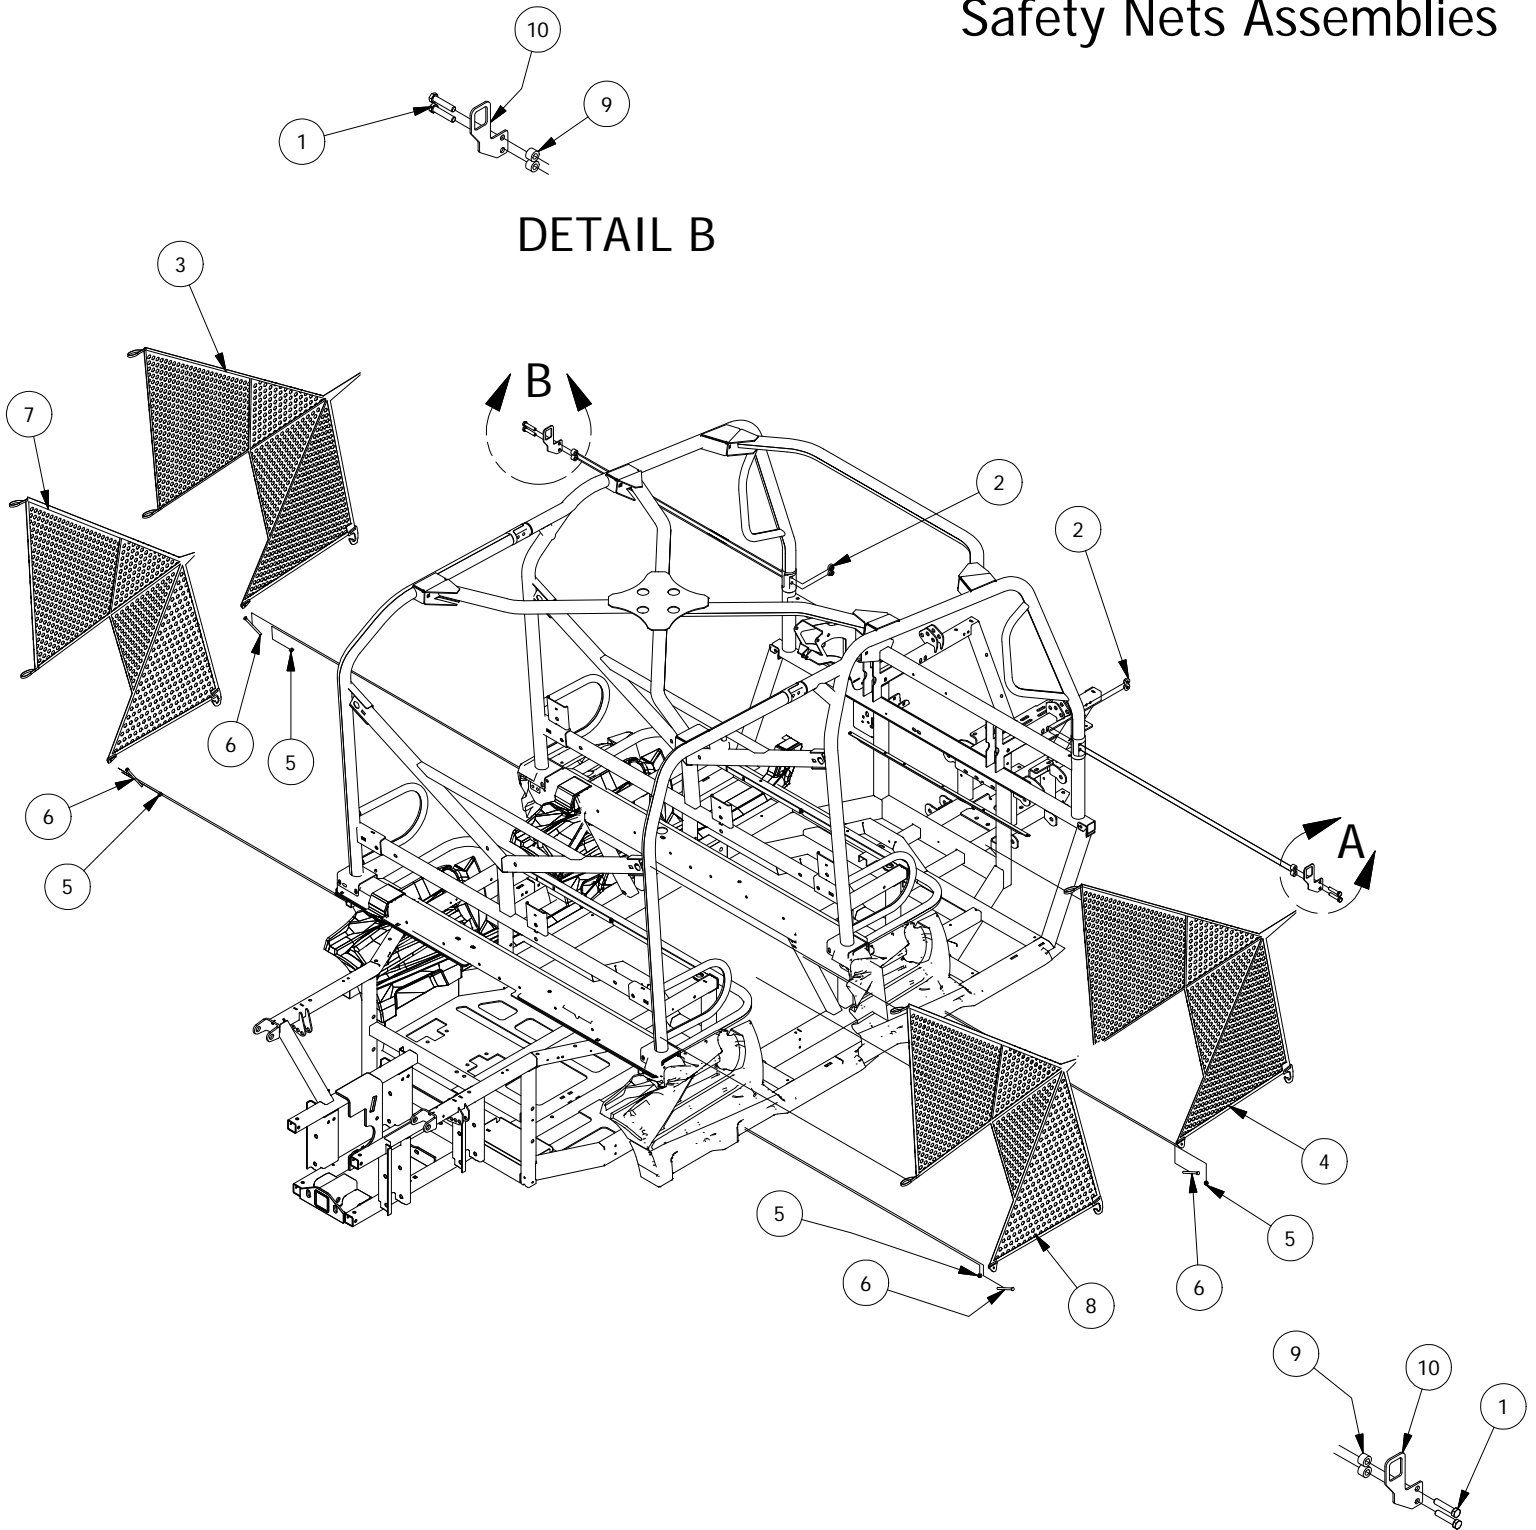

Crew Cab Safety Nets Assemblies

DETAIL A

Parts List

ITEM	QTY	PART NUMBER	DESCRIPTION
1	4	618-2008-00	3/8"-16X1-3/4" Gr 8 C/S
2	4	613-5201-00	3/8-16 Serrated Flange Nut
3	1	771-1010-00	Side Net - Left Side
4	1	771-1011-00	Side Net - Right Side
5	8	613-8073-50	1/4-20 Nylon Insert Locknut BL
6	4	618-1055-50	1/4-20 X3" (GRS) Carriage Bolt
7	1	771-1012-00	Rear Side Net - Left Side Intimidator
8	1	771-1013-00	Rear Side Net - Right Side Intimidator
9	4	725-4005-00	Spacer, .75 O.D. x .400 I.D. x .500"L
10	2	739-4069-00	Front side net female buckle Mounting Brkt 2017