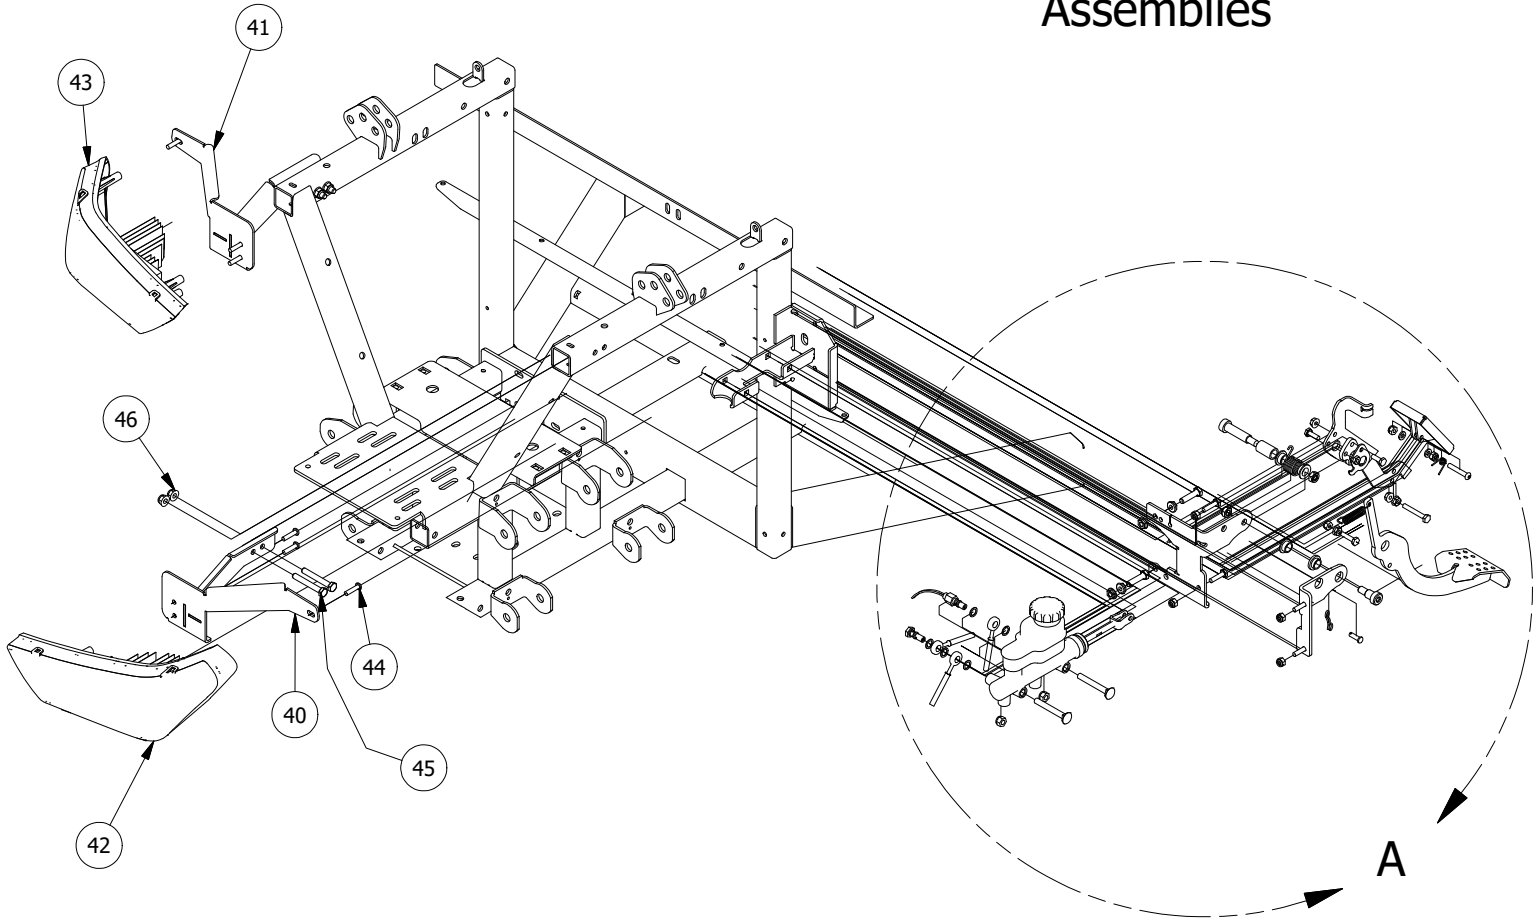

Front Suspension Assembly			
ITEM	QTY	PART NUMBER	DESCRIPTION
1	1	787-3201-00	Left Front Upper A-arm Assy
2	1	787-3203-00	Left Front Lower A-Arm Assy
3	8	732-2001-00	Large MTV A-Arm Bushing Sleeve
4	12	613-6037-00	1/2-13 Nylon Insert Locknut
5	8	618-2006-00	1/2" - 13X3-1/2" Hex Bolt Gr 5
6	16	732-2000-00	Large MTV A-Arm Bushing
7	4	618-5049-00	1/2-13 x 2 GR5 Hex Bolt Zinc
8	2	787-2005-00	Front Shock-Kohler 25 Lg UTV
9	2	737-2029-00	Half-Shaft - Front Large UTV
10	1	737-2020-00	Spindle, Left Front-Large UTV
11	2	799-2003-00	Ball Joint-Spindle-Upper High Strength
12	2	710-2002-00	Spindle Bearing LRG UTV
13	2	710-2003-00	Retaining Ring-Spindle Bearing
14	2	786-2000-00	Hub-Large UTV
15	2	765-1016-00	Rear Hub Castle Nut Cotter Pin
16	2	765-1012-00	Rear Hub Castle Nut
17	4	618-6049-00	3/8-16 X 1 GR 5 Hex Bolts Zinc
18	4	613-5202-00	3/8-16 Nylock Flange Nut
19	6	613-2003-00	M12 X 1.25 Castle Nut
20	2	799-2000-00	Ball Joint-Spindle-Lower
21	4	616-1025-00	10 mm copper crush washer
22	1	716-3002-00	Brake Line Front Right-Lg UTV
23	2	616-1015-00	Banjo Bolt M 10mm x 1.0
24	2	716-2000-00	Rotor - Large UTV
25	8	613-0001-00	1/2 Lug Nut-44011- Front
26	1	787-3202-00	Right Front Lower A-Arm Assy
27	1	787-3200-00	Right Front Upper A-Arm Assy
28	1	737-2022-00	Spindle, Right Front-Large UTV
29	1	716-3000-00	Brake Line Front Left-Lg UTV
30	1	731-3000-00	Rack & Pinion, Large MTV
31	3	618-2060-00	5/16-18 X 3 1/2 GR 5 Hex Bolts Zinc
32	5	613-9002-00	5/16-18 Hex Flange Nuts Zinc w/Serations
33	2	618-8063-00	5/16-18 x 3/4 GR 5 Hex bolt Zinc
34	1	756-3000-00	Front Differential-Larg UTV
35	2	710-1014-00	Tie Rod End-Intimidator
36	2	722-4000-00	XD4 Front Wheel
37	2	722-4102-00	XD4 Front Tire
38	2	722-4004-00	XD4 Wheel Center Cap
39	2	722-4110-00	Base Wheel Center Cap
40	2	722-4112-00	Base Model Front Tire
41	2	722-4006-00	Base Model Front Wheel
42	8	713-1012-50	Open End Lug Nut-Black (Base Model Only)
43	1	780-2206-00	Left A Frame Guard-2500
44	1	780-2207-00	Right A Frame Guard-2500
45	4	618-4007-00	1/4-20 x 1 Grade 5 Hex bolts Zinc
46	4	613-8073-00	1/4-20 Nylon Insert Locknut Zinc Orange Nylon
47	4	712-3222-00	Half Shaft CV Boot Kit
48	2	799-2001-00	Retaining Ring-Lg MTV Ball Jt
49	8	619-5037-00	3/8 Lockwasher Zinc
50	8	618-5040-00	3/8-16 x 1-1/4 Hex Bolt GR5
51	1	751-1018-00	5/16 ID 7/16 OD Hose
52	1	772-1001-00	5/16 Spring Hose Clamp
53	1	724-1045-00	Breather Plug Threaded
54	2	772-2050-00	Break Line Anchor-1-1/4"
55	1	618-2071-00	5/16-18X 2" Hex Head Cap Screw
56	4	619-0010-50	1/4 Flat Washer Black
57	1	716-2020-00	Hayes Titan 2 x 32mm Front Left Caliper
58	2	739-3437-00	Hayes Front Caliper Brkt
59	2	739-3438-00	Hayes Front Caliper Mounting Brkt
60	1	716-2021-00	Hayes Titan 2 x 32mm Front Right Caliper
61	4	618-2099-00	M10 x 1.25 x 20MM Tap Bolt
62	1	716-2026-00	Hayes Titan Front Caliper Replaced Pad Kit with 4 Pads
63	4	618-2118-00	M10-1.25 X 15MM DIN 961 HEX TAP BOLT CL. 8.8 ZINC
64	4	619-0021-00	M10 DIN 127B SPLIT LOCKWASHER ZINC

Lights and Brake Assemblies

DETAIL A