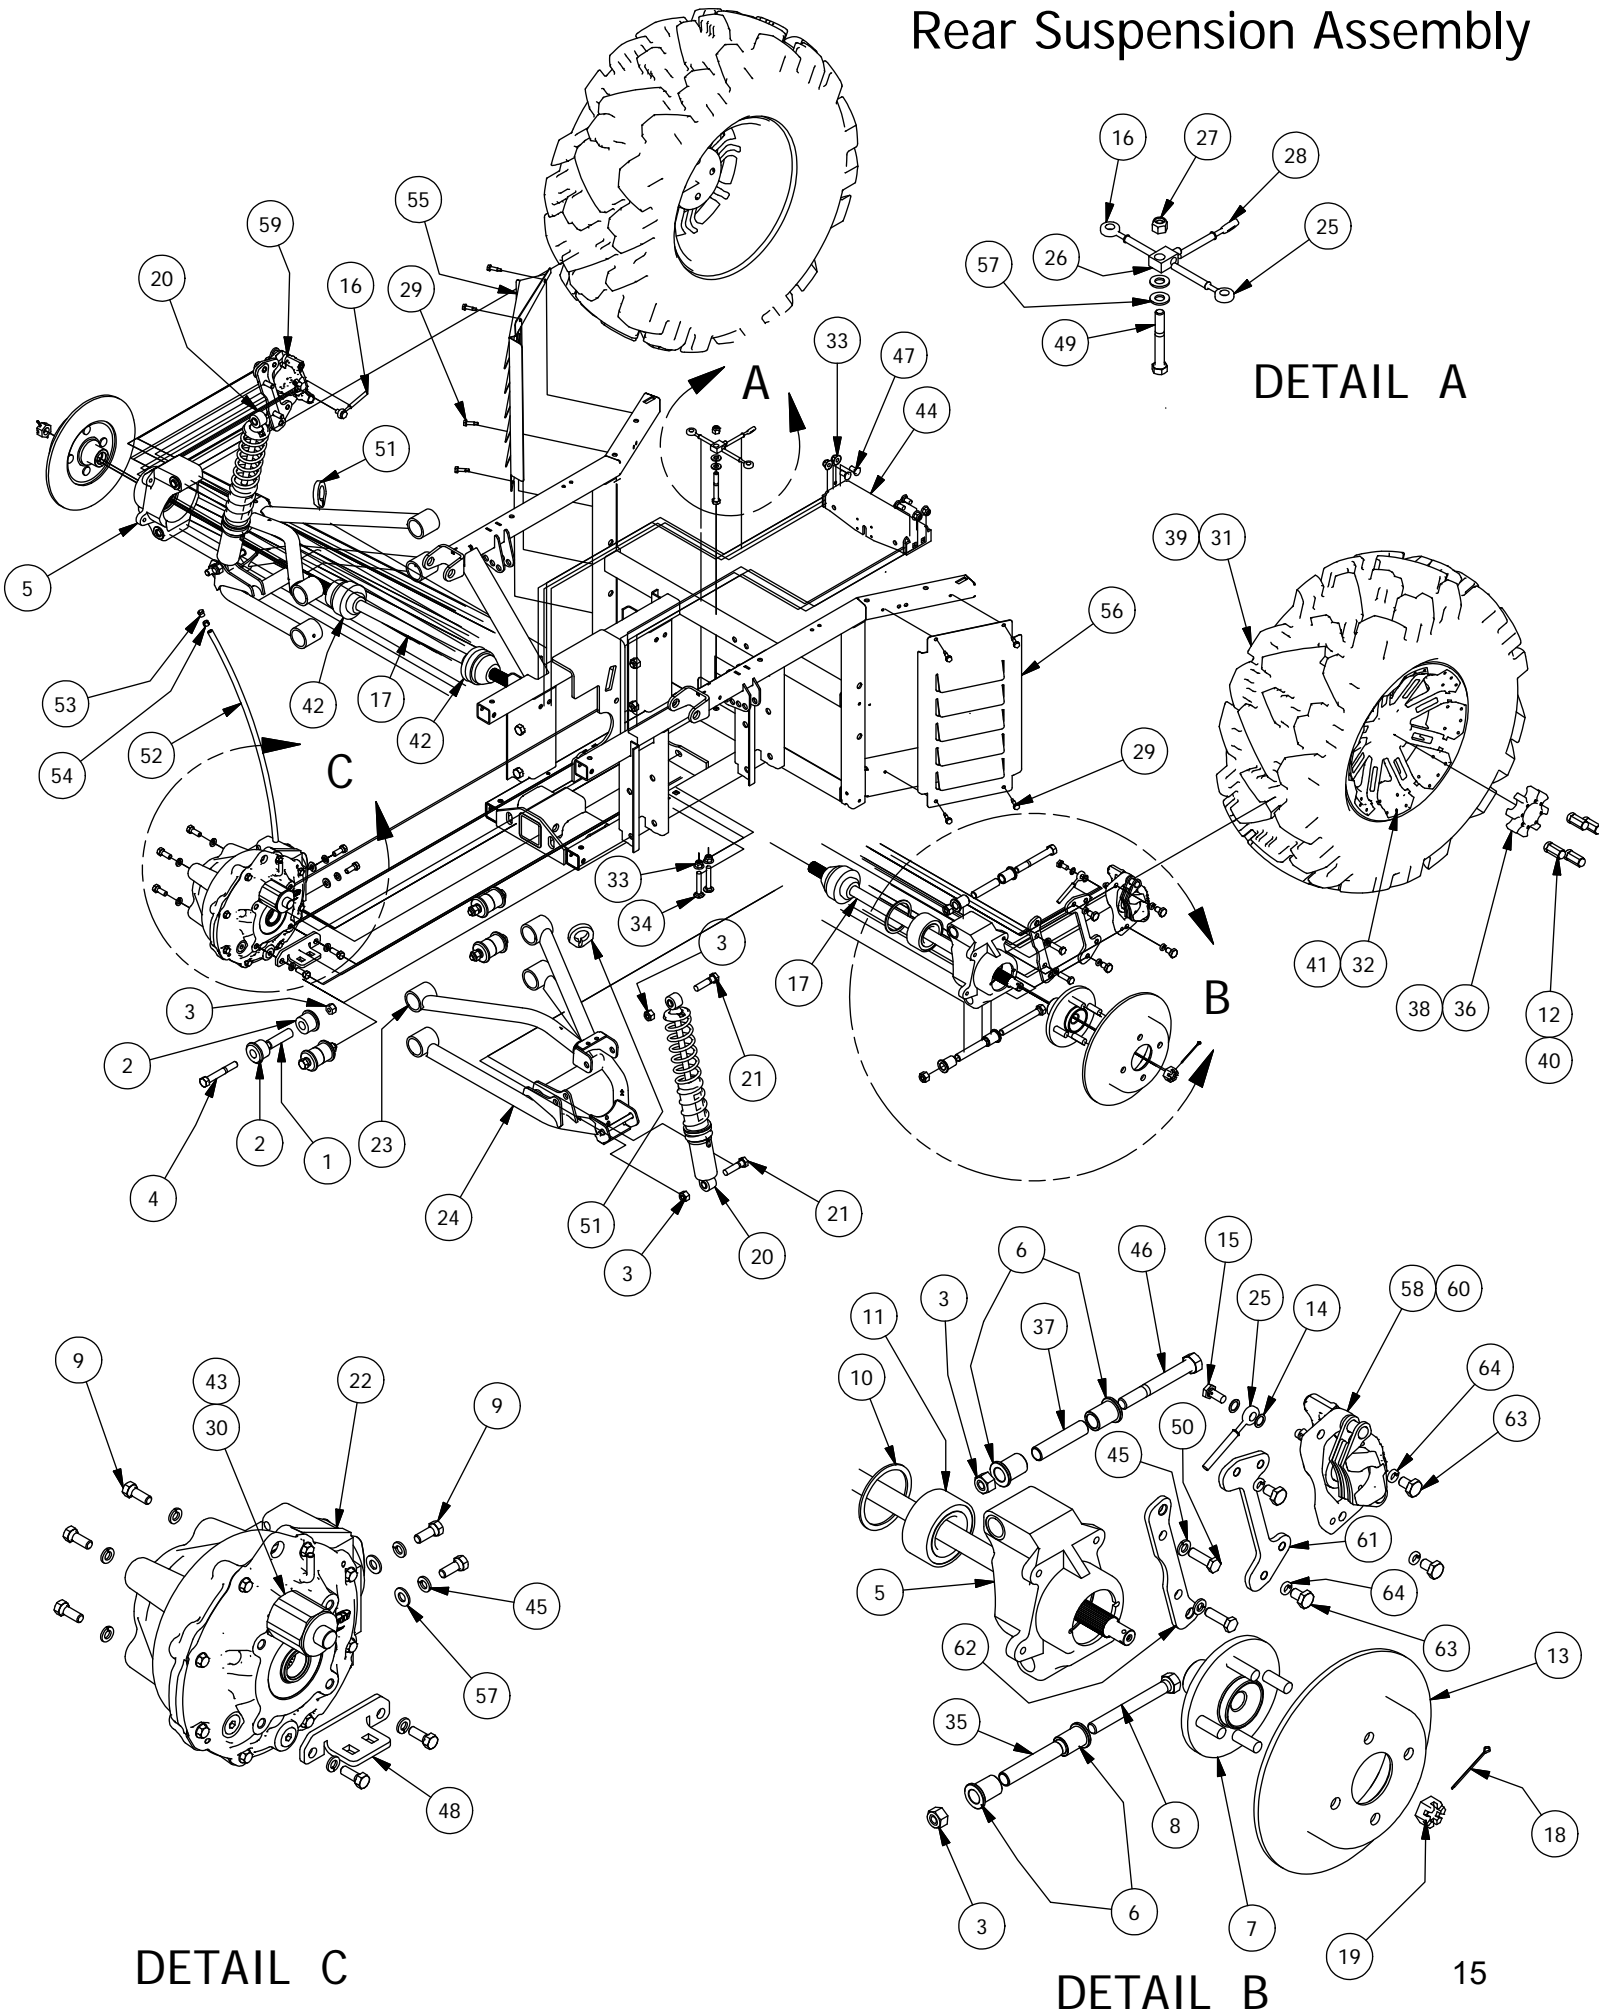

Rear Suspension Assembly

Rear Suspension Assembly			
ITEM	QTY	PART NUMBER	DESCRIPTION
1	8	732-2001-00	Large MTV A-Arm Bushing Sleeve
2	16	732-2000-00	Large MTV A-Arm Bushing
3	16	613-6037-00	1/2-13 Nylon Insert Locknut
4	8	618-2006-00	1/2" - 13X3-1/2" Hex Bolt Gr 5
5	2	770-1040-00	Independent Rear Suspension
6	8	710-2000-00	Flange BUSHING-Large UTV
7	2	786-2000-00	Hub-Large UTV
8	2	618-2030-00	1/2" -13 x 4.5" Hex Cap Screw
9	7	618-6049-00	3/8-16 X 1 GR 5 Hex Bolts Zinc
10	2	710-2003-00	Retaining Ring-Spindle Bearing
11	2	710-2002-00	Spindle Bearing LRG UTV
12	8	613-0001-00	XD4 Lug Nut
13	2	716-2000-00	Rotor - Large UTV
14	4	616-1025-00	10 mm copper crush washer
15	2	616-1015-00	Banjo Bolt M 10mm x 1.0
16	1	716-3008-00	Brake Line Left Rear-Lg UTV
17	2	737-2034-00	Half-Shaft - Rear Large UTV
18	2	765-1016-00	Rear Hub Castle Nut Cotter Pin
19	2	765-1012-00	Rear Hub Castle Nut
20	2	787-2010-00	Rear Shock-Lg. UTV-Gas & Diesel
21	4	618-5049-00	1/2-13 x 2 GR5 Hex Bolt Zinc
22	1	737-3005-00	Rear Differential, Large MTV
23	1	787-3211-00	Extended Right Rear Upper A-arm assy
24	1	787-3213-00	Extended Right Rear Lower A-Arm Assy
25	1	716-3006-00	Brake Line Right Rear-Lg UTV
26	1	716-3010-00	Brake Line Tee-Rear-Lg UTV
27	1	613-5041-00	3/8-16 Nylon Insert Locknut
28	1	716-3004-00	Brake Line-MC to Rear T-Lg UTV
29	8	630-7040-00	1/4 x 1 Hex Head Tek Screw
30	1	737-3006-00	Rear Diff Lock Solenoid
31	2	722-4100-00	XD4 Rear Tire
32	2	722-4002-00	XD4 Rear Wheel
33	6	613-5202-00	3/8-16 Nylock Flange Nut
34	2	618-2023-00	3/8"-16 x 2-1/4" Carriage Bolt
35	2	725-3026-00	IRS Lower Spacer
36	2	722-4004-00	XD4 Wheel Center Cap
37	2	725-3025-00	IRS Upper Spacer
38	2	722-4110-00	Base Wheel Center Cap
39	2	722-4113-00	Base Rear Tire
40	8	713-1012-50	Open End Lug Nut-Black (Base Model Only)
41	2	722-4007-00	Base Rear Wheel
42	4	712-3222-00	Half Shaft CV Boot Kit
43	1	737-3007-00	Rear Diff Lock Solenoid Spring
44	1	739-3380-00	Rear Diff Cage Top Brace
45	11	619-5037-00	3/8 Lockwasher Zinc
46	2	618-2003-00	1/2" -13 x 4" Hex Cap Screw Gr 5
47	4	618-2068-00	3/8 x 3/4" GR 8 Carr Bolts Zinc
48	1	739-3328-60	Right Rear Differential Mount
49	1	618-2078-00	3/8-16 X 2-3/4 Hex C/S GR 2 Zinc
50	4	618-5040-00	3/8-16 x 1-1/4 Hex Bolt GR5
51	2	772-2050-00	Break Line Anchor-1-1/4"
52	1	751-1018-00	5/16 ID 7/16 OD Hose
53	1	724-1045-00	Breather Plug Threaded
54	1	772-1001-00	5/16 Spring Hose Clamp
55	1	726-3259-00	Left Lowered Rear Fender Well
56	1	726-3260-00	Right Lowered Rear Fender Well
57	4	619-0057-50	3/8 Flat Washer Black Zinc
58	1	716-2023-00	Hayes Stinger 32mm Rear Right Caliper
59	1	716-2022-00	Hayes Stinger 32mm Rear Left Caliper
60	1	716-2027-00	Hayes Stinger Rear Caliper Replaced Pad Kit with 4 Pads
61	2	739-3439-00	Hayes Rear Caliper Brkt
62	2	739-3440-00	Hayes Rear Caliper Mounting Brkt
63	8	618-2118-00	M10-1.25 X 15MM DIN 961 HEX TAP BOLT CL. 8.8 ZINC
64	8	619-0021-00	M10 DIN 127B SPLIT LOCKWASHER ZINC