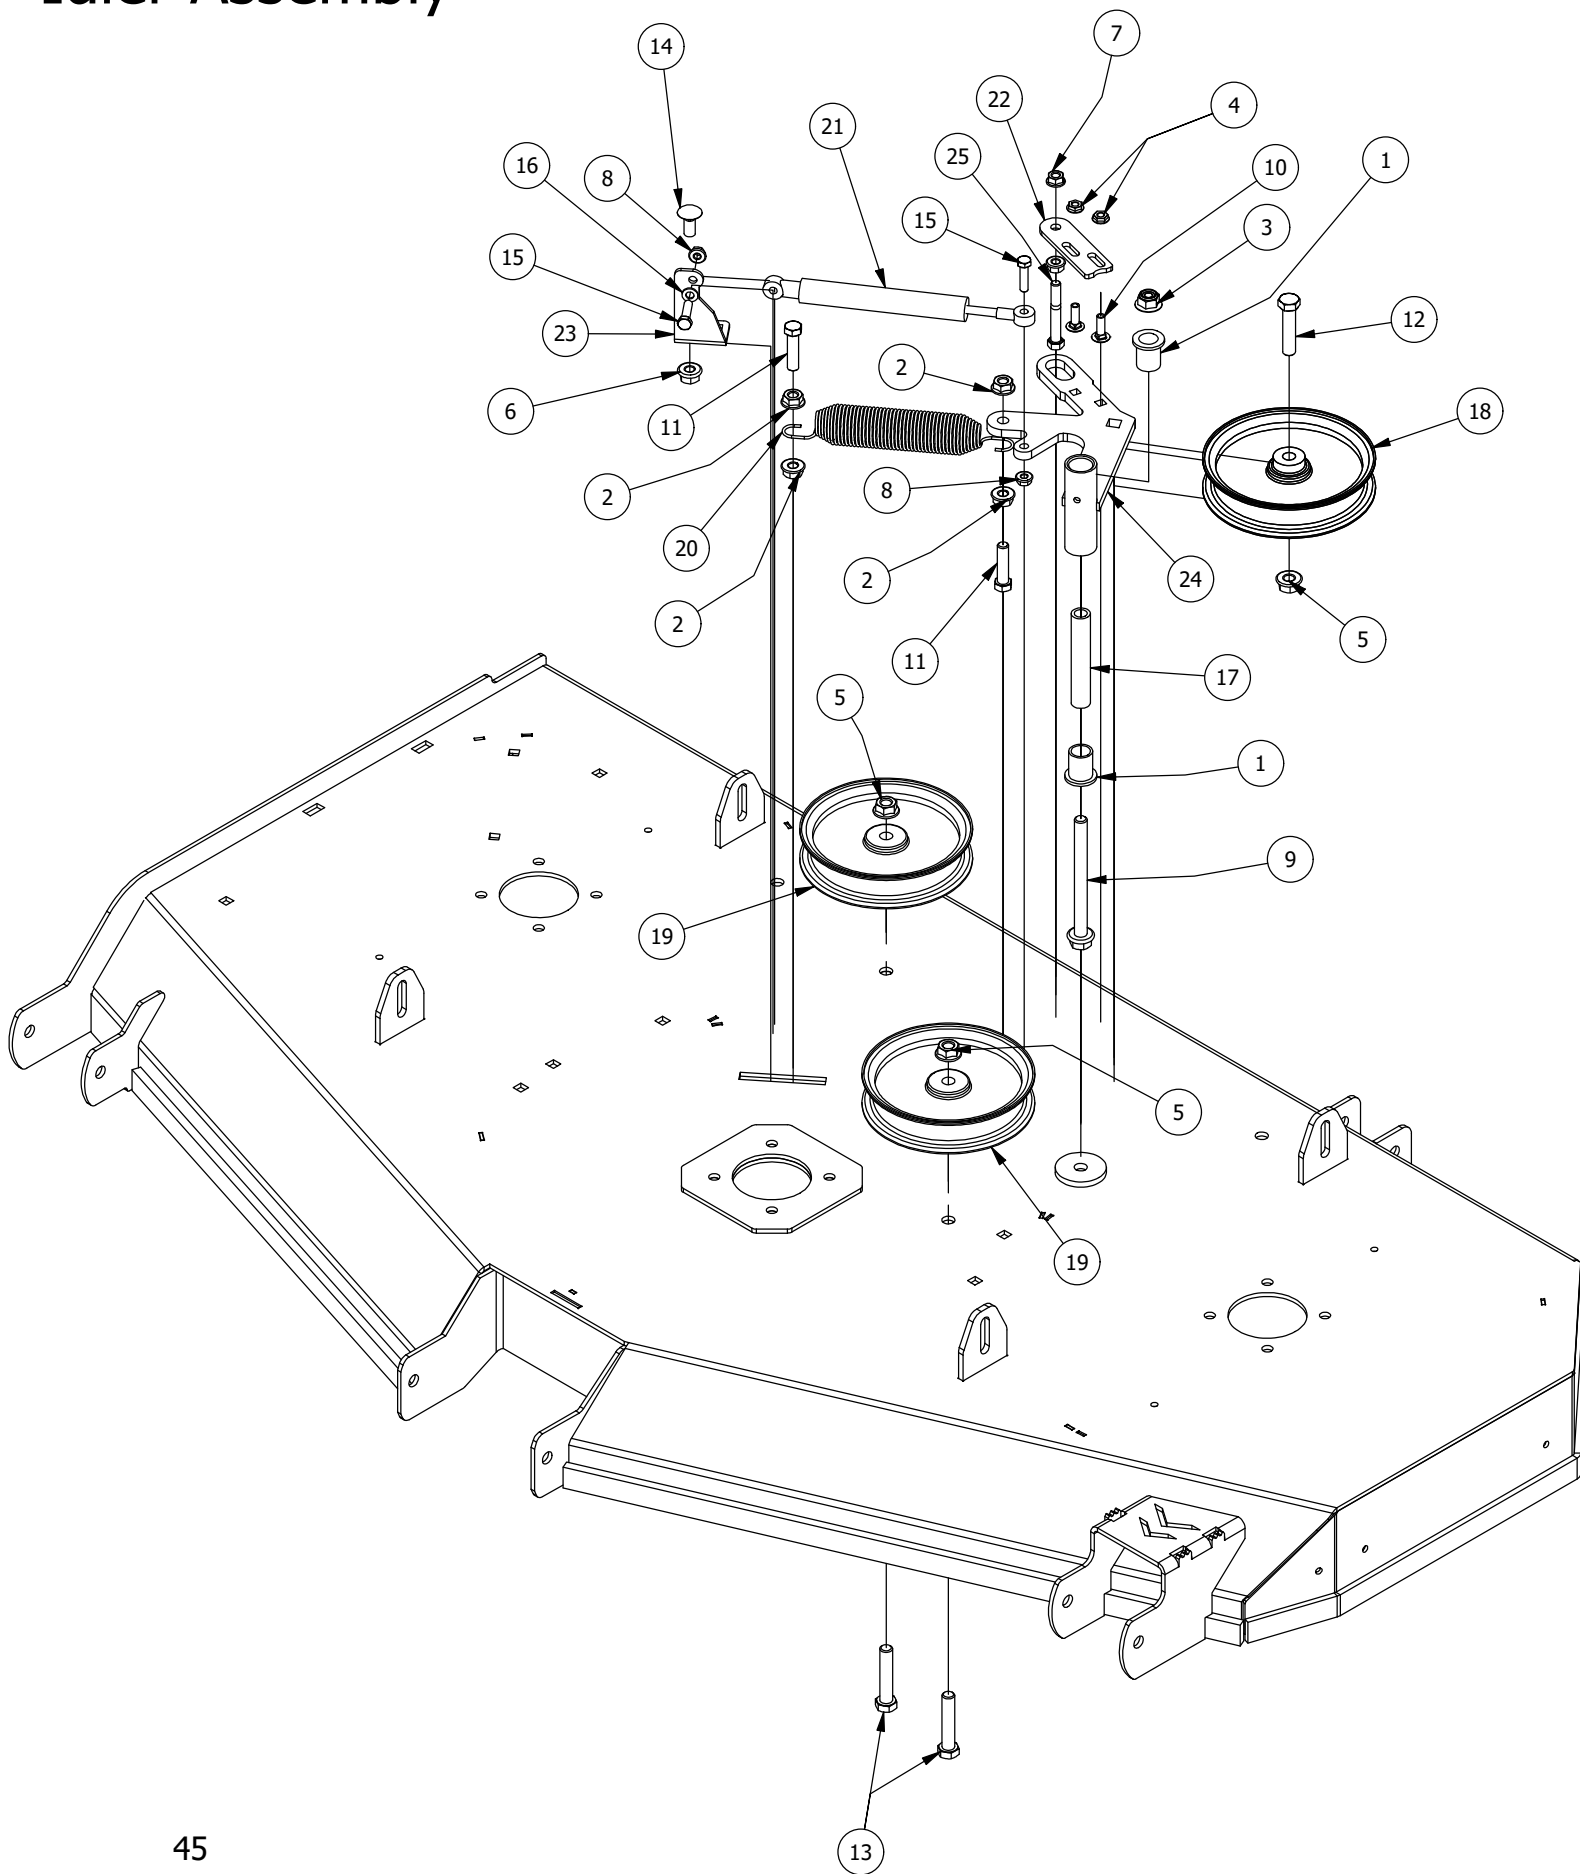

61" Deck Idler Assembly

61" Deck Idler Assembly			
ITEM	QTY	PART NUMBER	DESCRIPTION
1	2	410-0007-00	3/4" ID X 15/16" OD X 1-1/8" LENGTH FLANGE BUSHING
2	4	413-0001-00	7/16-14 HEX FLANGE NUT W/SERR ZINC
3	1	413-0002-00	1/2-13 NYLON INSERT FLANGE LOCKNUT ZC YELLOW
4	2	413-0006-00	5/16-18 HEX FLANGE NUT W/SERR ZINC
5	3	413-0010-00	1/2-13 HEX FLANGE NUT W/SERR ZINC
6	1	413-0011-00	7/16-14 HEX FLANGE NUT W/SERR ZINC YELLOW
7	2	413-0020-00	3/8-16 HEX FLANGE NUT W/SERR ZINC YELLOW
8	2	413-0027-00	5/16-18 NYLON INSERT FLANGE LOCKNUT ZC YELLOW
9	1	418-0009-00	1/2-13 X 5-1/2 HEX FLANGE BOLT GR 8 ZY
10	2	418-0010-00	5/16-18 X 1 CARRIAGE BOLT ZC/YEL
11	2	418-0011-00	7/16-14X 1-3/4 HEX C/S GR5 ZINC Yellow
12	1	418-0012-00	1/2-13 X 2-1/4 HEX C/S GR 5 ZINC
13	2	418-0014-00	1/2-13 X 2-1/2 HEX FLANGE BOLT GR 8 ZC YELLOW
14	1	418-0017-00	7/16-14 X 1 CARRIAGE BOLT ZINC
15	2	418-0109-00	5/16- 18 x 1 1/4 Hex C/S (GR.8) ZC/Yel
16	1	419-0016-00	5/16" ID X 5/8" OD X 1/16" THK BRONZE WASHER
17	1	425-0006-00	Mower Inner Idler Spacer
18	2	433-0014-00	6-3/4" Idler Pulley, 7/16" Spacer Assembly
19	2	433-0015-00	6-3/4" Idler Pulley, 15/16" Spacer Assembly
20	1	434-0007-00	2019 Mower Deck Spring
21	1	434-0009-00	Idler Gas Spring
22	1	439-0257-00	Deck Idler Pulley Belt Retainer Brkt
23	1	439-0335-00	Deck Belt Idler Damper Mounting Bracket
24	1	490-0019-00	Mower Deck Idler Pulley Arm Assembly
25	1	618-2078-00	3/8-16 x 2-3/4 Hex C/S GR2 Zinc