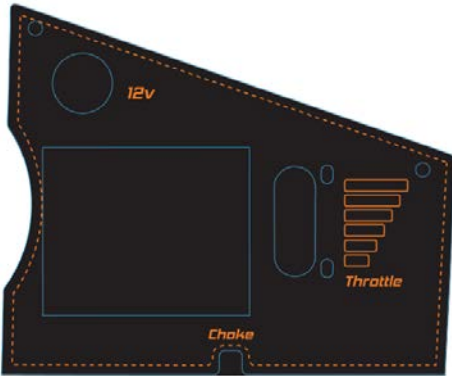

Spindle Assembly

Spindle Assembly			
ITEM	QTY	PART NUMBER	DESCRIPTION
1	1	437-0020-00	RZ Mower Spindle Housing
2	1	437-0021-00	RZ Mower Deck Spindle Set Colar
3	1	437-0023-00	RZ Mower Deck Spindle Shaft
4	1	437-0022-00	RZ Deck Spindle Spacer
5	2	410-0003-00	Spindle Bearing
6	1	437-0014-00	Mower Deck Spindle Dust Cup

491-0130-00
54" Deck Decal

491-0037-00
Front Spartan Decal

491-0033-00
Spartan Drive Arm

491-0131-00
61" Deck Decal

491-0197-00
Mower EPA Compliance Label

491-0094-00
Carbureted Console Decal

491-0002-00
Spartan Step Decal