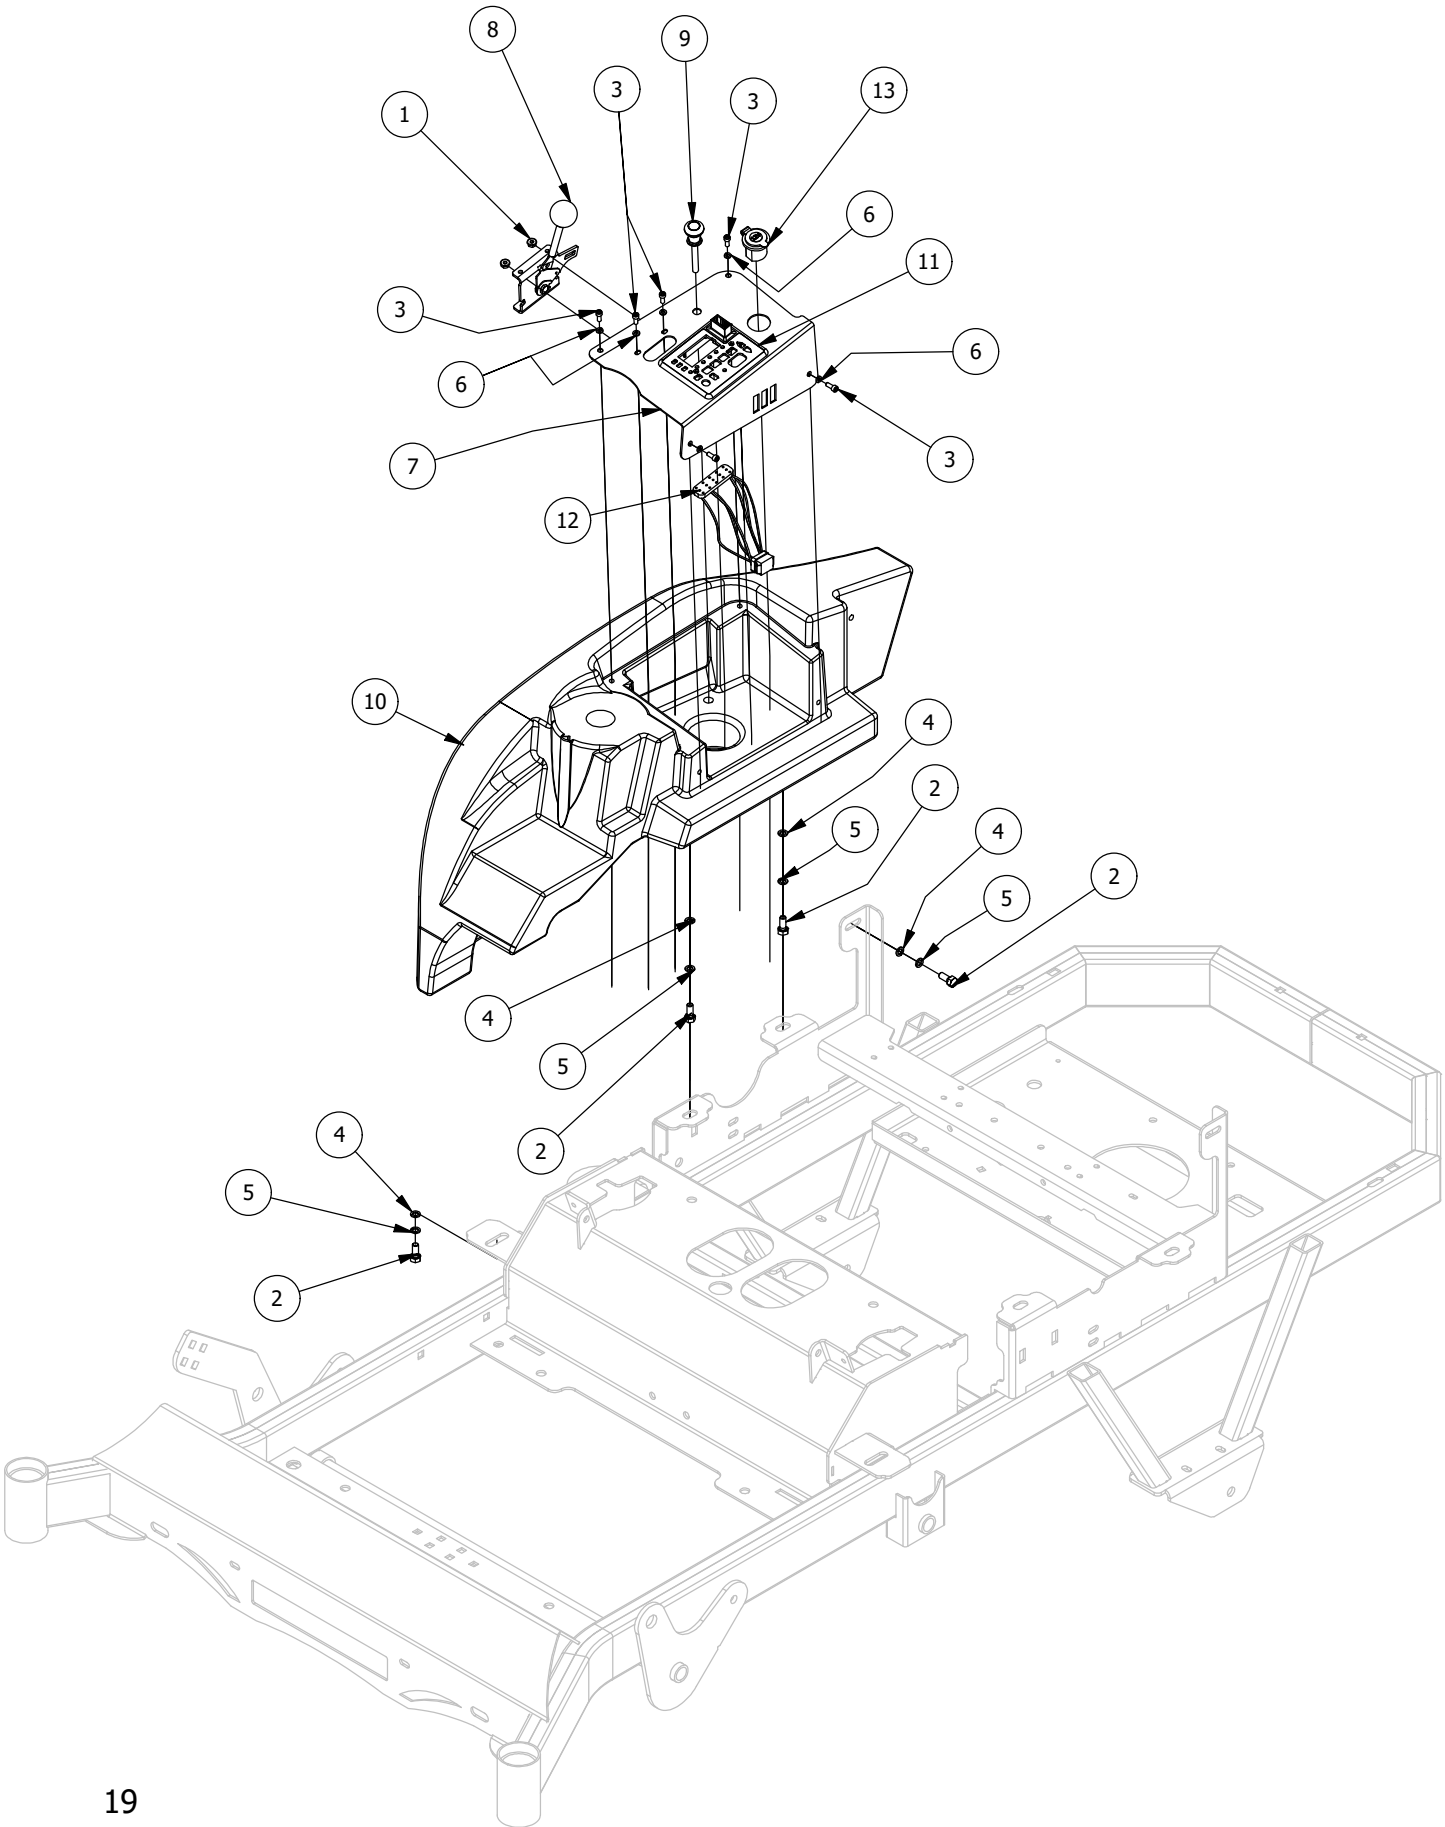

Console Assembly

Console Assembly			
ITEM	QTY	PART NUMBER	DESCRIPTION
1	2	413-0008-00	10-24 NYLON INSERT LOCKNUT 18-8 SS
2	4	418-0054-00	5/16-18 X 3/4 HEX C/S ZINC
3	6	418-0055-00	10-24 X 1/2 SOCKET C/S 18-8 SS
4	4	419-0007-00	5/16 Flat Washer
5	4	419-0009-00	5/16 SPLIT LOCKWASHER ZINC
6	6	419-0011-00	#10 SPLIT LOCKWASHER 18-8 SS
7	1	439-0491-00	RZC Gas Tank Console
8	1	464-0001-00	Mower Throttle Cable Assembly w / Handle
9	1	464-0002-00	Choke Cable
10	1	467-0022-00	2020 RZ Mower Console Assembly Right
11	1	486-0004-00	Mower Control Console, Carbureted Engine
12	1	486-0009-00	RZ/RZ-Pro Wiring Harness 26Kohler/Briggs/FR730 Engines
13	1	677-2075-00	12 Volt Auxiliary Plug