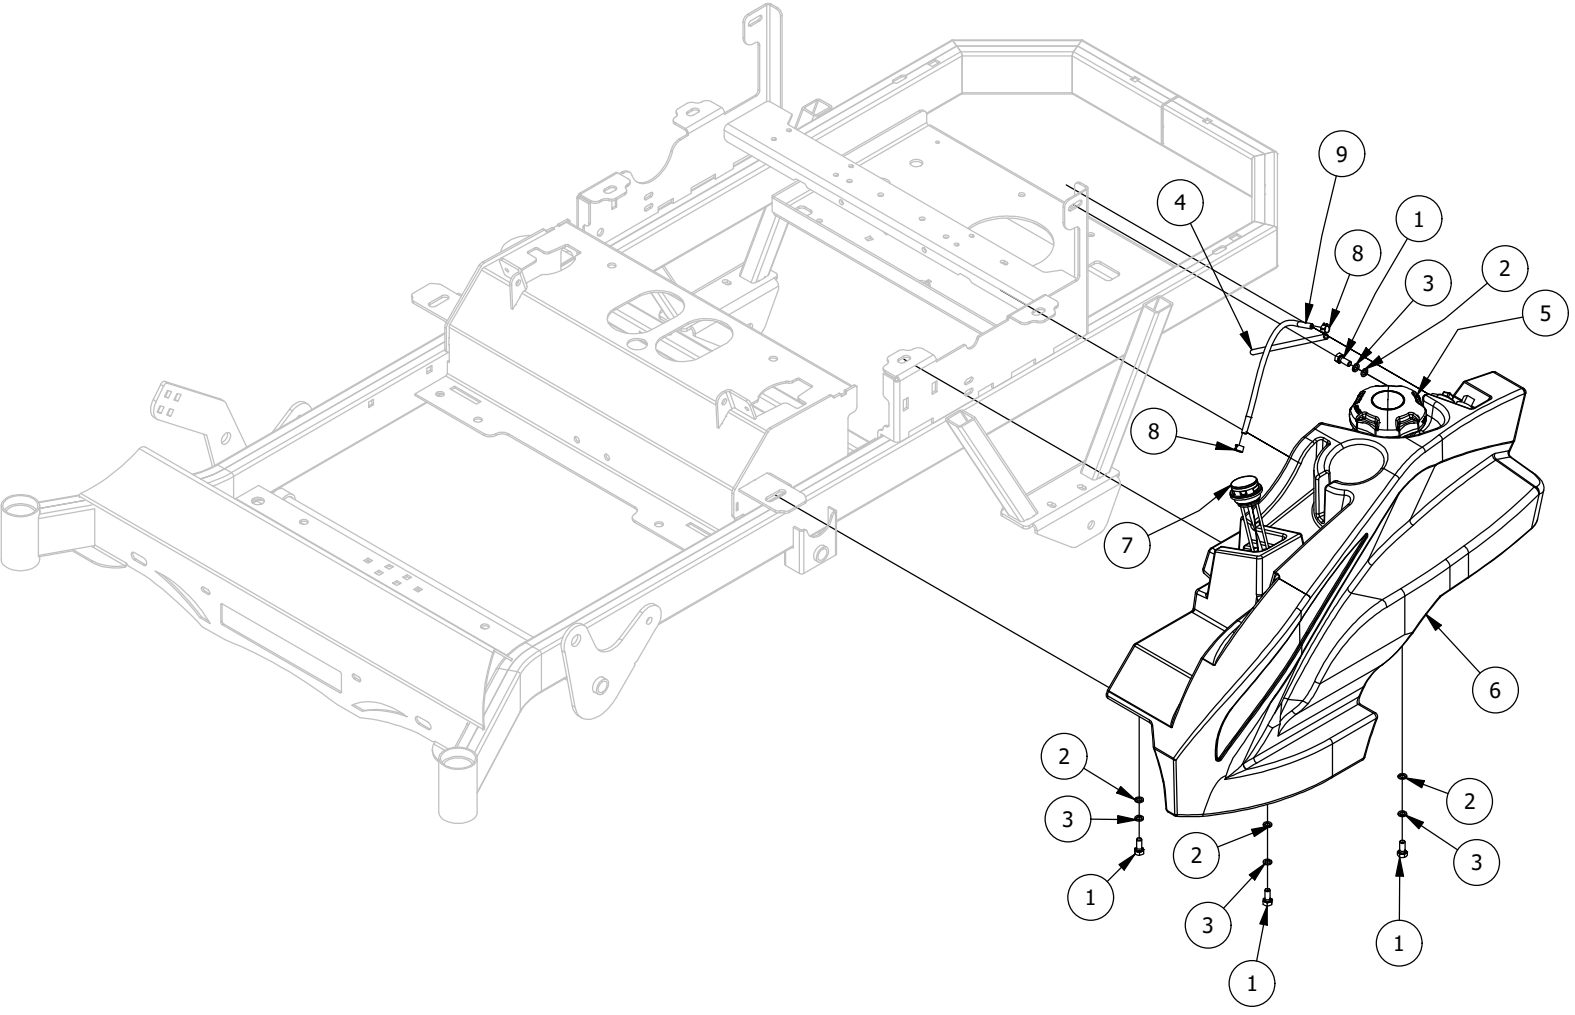

Gas Tank Assembly

Gas Tank Assembly			
ITEM	QTY	PART NUMBER	DESCRIPTION
1	4	418-0054-00	5/16-18 X 3/4 HEX C/S ZINC
2	4	419-0007-00	5/16 Flat Washer
3	4	419-0009-00	5/16 SPLIT LOCKWASHER ZINC
4	1	451-0002-00	Mower Fuel Tank Black 3/16" Vent Tube
5	1	467-0008-00	Tank Fill Neck Non-Venting Cap
6	1	467-0021-00	2020 RZ Mower Fuel Tank Assembly Left
7	1	467-0025-00	2021 RZ Gas Gauge
8	2	472-0004-00	1/2" (#8) Hose Clamp
9	1	751-1014-00	1/4 Fuel Line - Low Perm