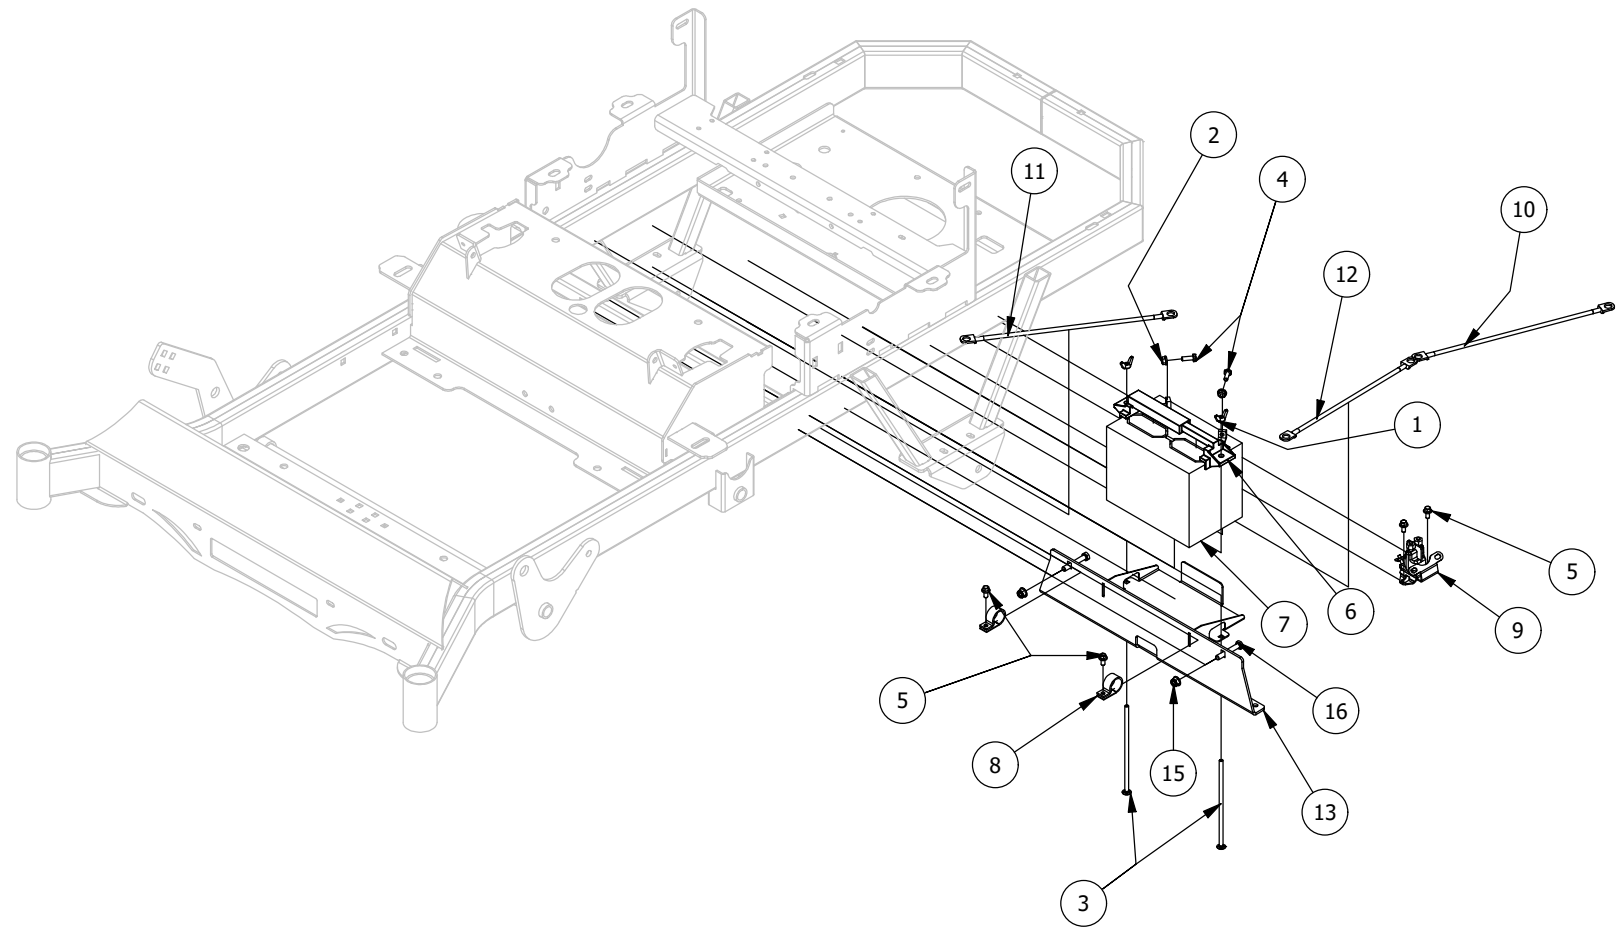

Battery Assembly

Battery Assembly			
ITEM	QTY	PART NUMBER	DESCRIPTION
1	2	413-0025-00	1/4-20 WING NUT ZINC
2	2	413-0026-00	1/4-20 NYLON INSERT FLANGE L/NUT ZINC
3	2	418-0034-00	1/4-20 X 7 CARRIAGE BOLT ZINC
4	2	418-0035-00	1/4-20 X 3/4 HEX C/S GR 2 ZINC
5	4	418-0059-00	1/4-20 X 1/2 IND. HWH SLOT F TCS ZINC
6	1	443-0001-00	Battery Hold Down
7	1	468-1004-00	12-V Mower Starter Battery
8	2	472-0002-00	1/2" CUSHIONED LOOP CLAMP
9	1	486-0006-00	Mower Starter Solenoid
10	1	486-0016-00	Mower Positive Battery Cable 25" long
11	1	486-0017-00	Mower Negative Battery Cable 28" long
12	1	486-0018-00	Mower Start Wire, 12
13	1	490-0027-00	Mower TTQ Battery Box Assembly
14	1	490-0480-00	2022 TTQ Frame Assembly
15	2	613-8049-00	5/16-18 Nylon Insert Flange Nut Zinc Orange Nylon
16	2	618-2071-00	5/16-18X 2" Hex Head Cap Screw