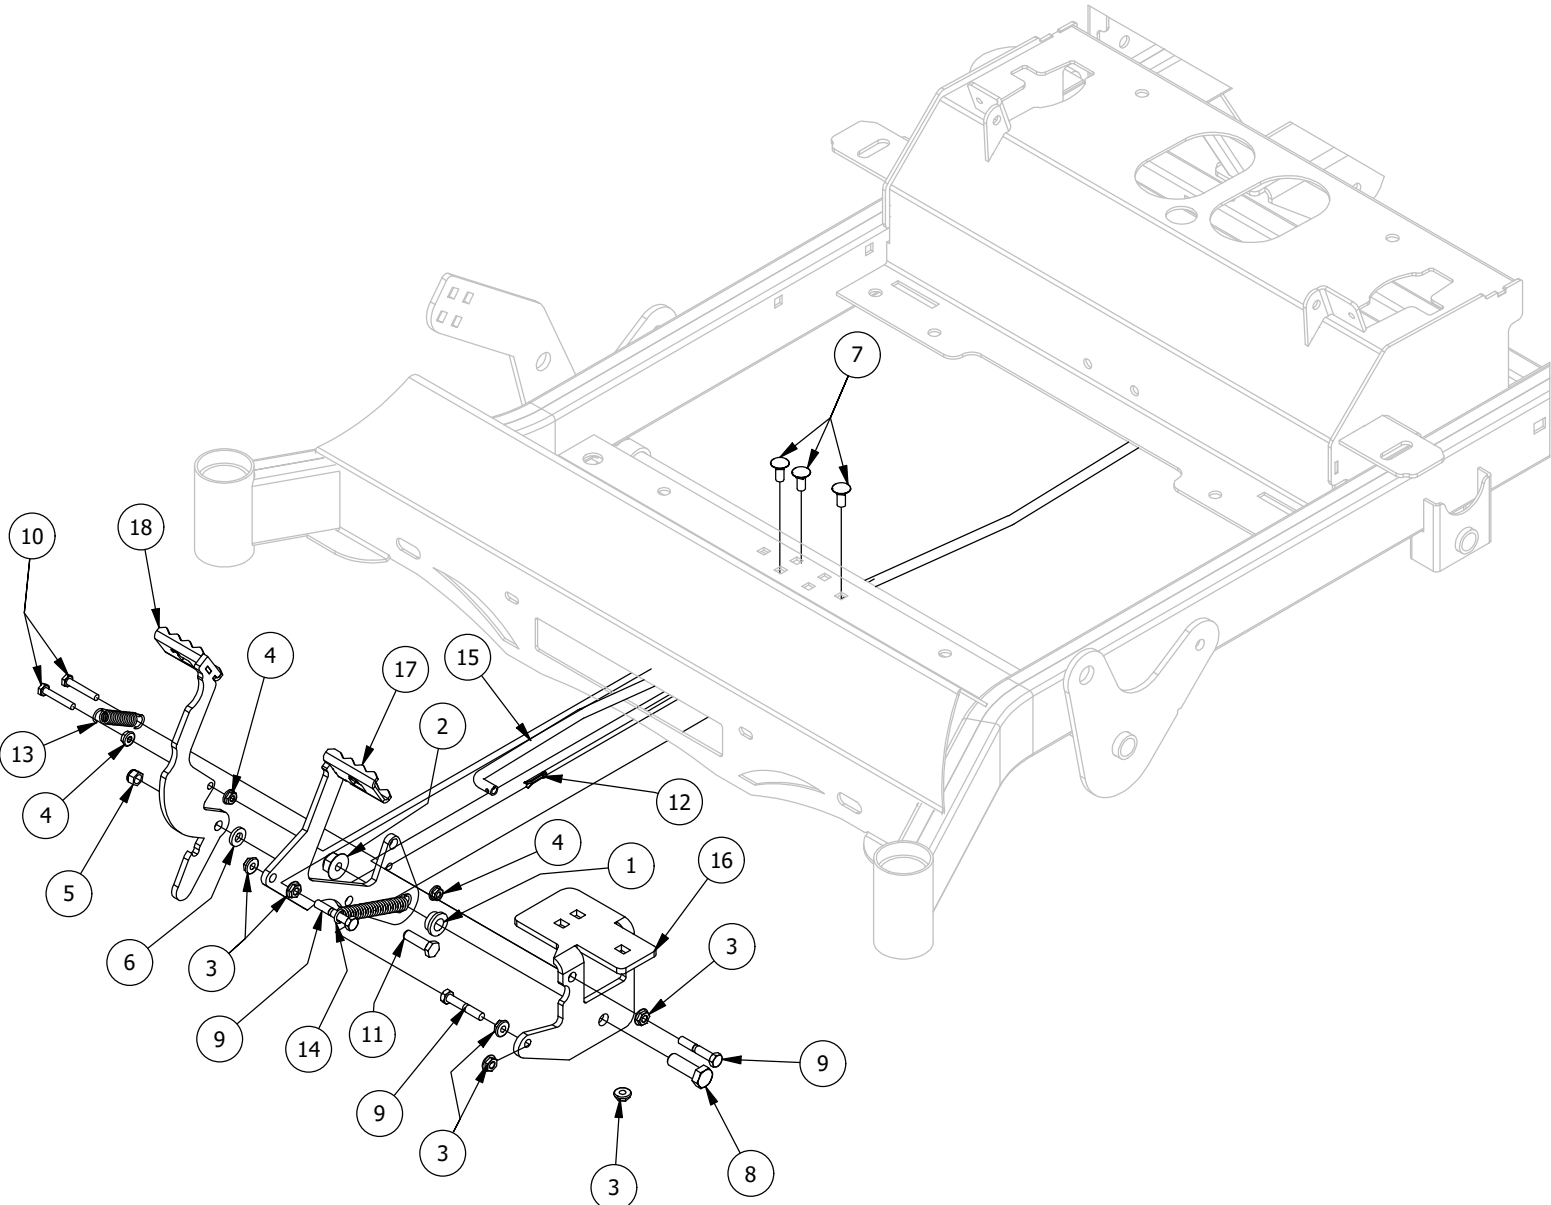

Park Brake Assembly

Park Brake Assembly			
ITEM	QTY	PART NUMBER	DESCRIPTION
1	1	410-0009-00	1/2" ID X 3/4" OD X 3/8" LENGTH FLANGE BUSHING
2	1	413-0002-00	1/2-13 NYLON INSERT FLANGE LOCKNUT ZC YELLOW
3	9	413-0006-00	5/16-18 HEX FLANGE NUT W/SERR ZINC
4	4	413-0012-00	1/4-20 HEX FLANGE NUT W/SERRATIONS ZC YELLOW
5	1	413-0013-00	3/8-16 NYLON INSERT FLANGE LOCKNUT ZINC
6	1	413-0052-00	3/8 ID X 3/4 OD X .125 THK BRONZE WASHER
7	3	418-0008-00	5/16-18 X 3/4 CARRIAGE BOLT ZINC
8	1	418-0020-00	1/2-13 X 1-1/2 HEX C/S GR 5 ZINC
9	3	418-0027-00	5/16-18 X 1-3/4 HEX C/S GR 2 ZINC
10	2	418-0029-00	1/4-20 X 1-1/4 HEX C/S GR 2 ZINC
11	1	418-0030-00	3/8-16 X 1-1/4 HEX C/S GR 2 ZINC
12	1	420-0001-00	1/8 X 3/4 COTTER PIN ZINC
13	1	434-0003-00	Brake Pedal Release Spring
14	1	434-0015-00	Brake Pedal Release Spring
15	1	435-0004-00	Mower Brake Linkage
16	1	439-0009-00	Mower Frame Brake Mounting Bracket
17	1	490-0016-00	Mower Brake Lock Lever Assembly
18	1	490-0017-00	Mower Brake Unlock Lever Assembly