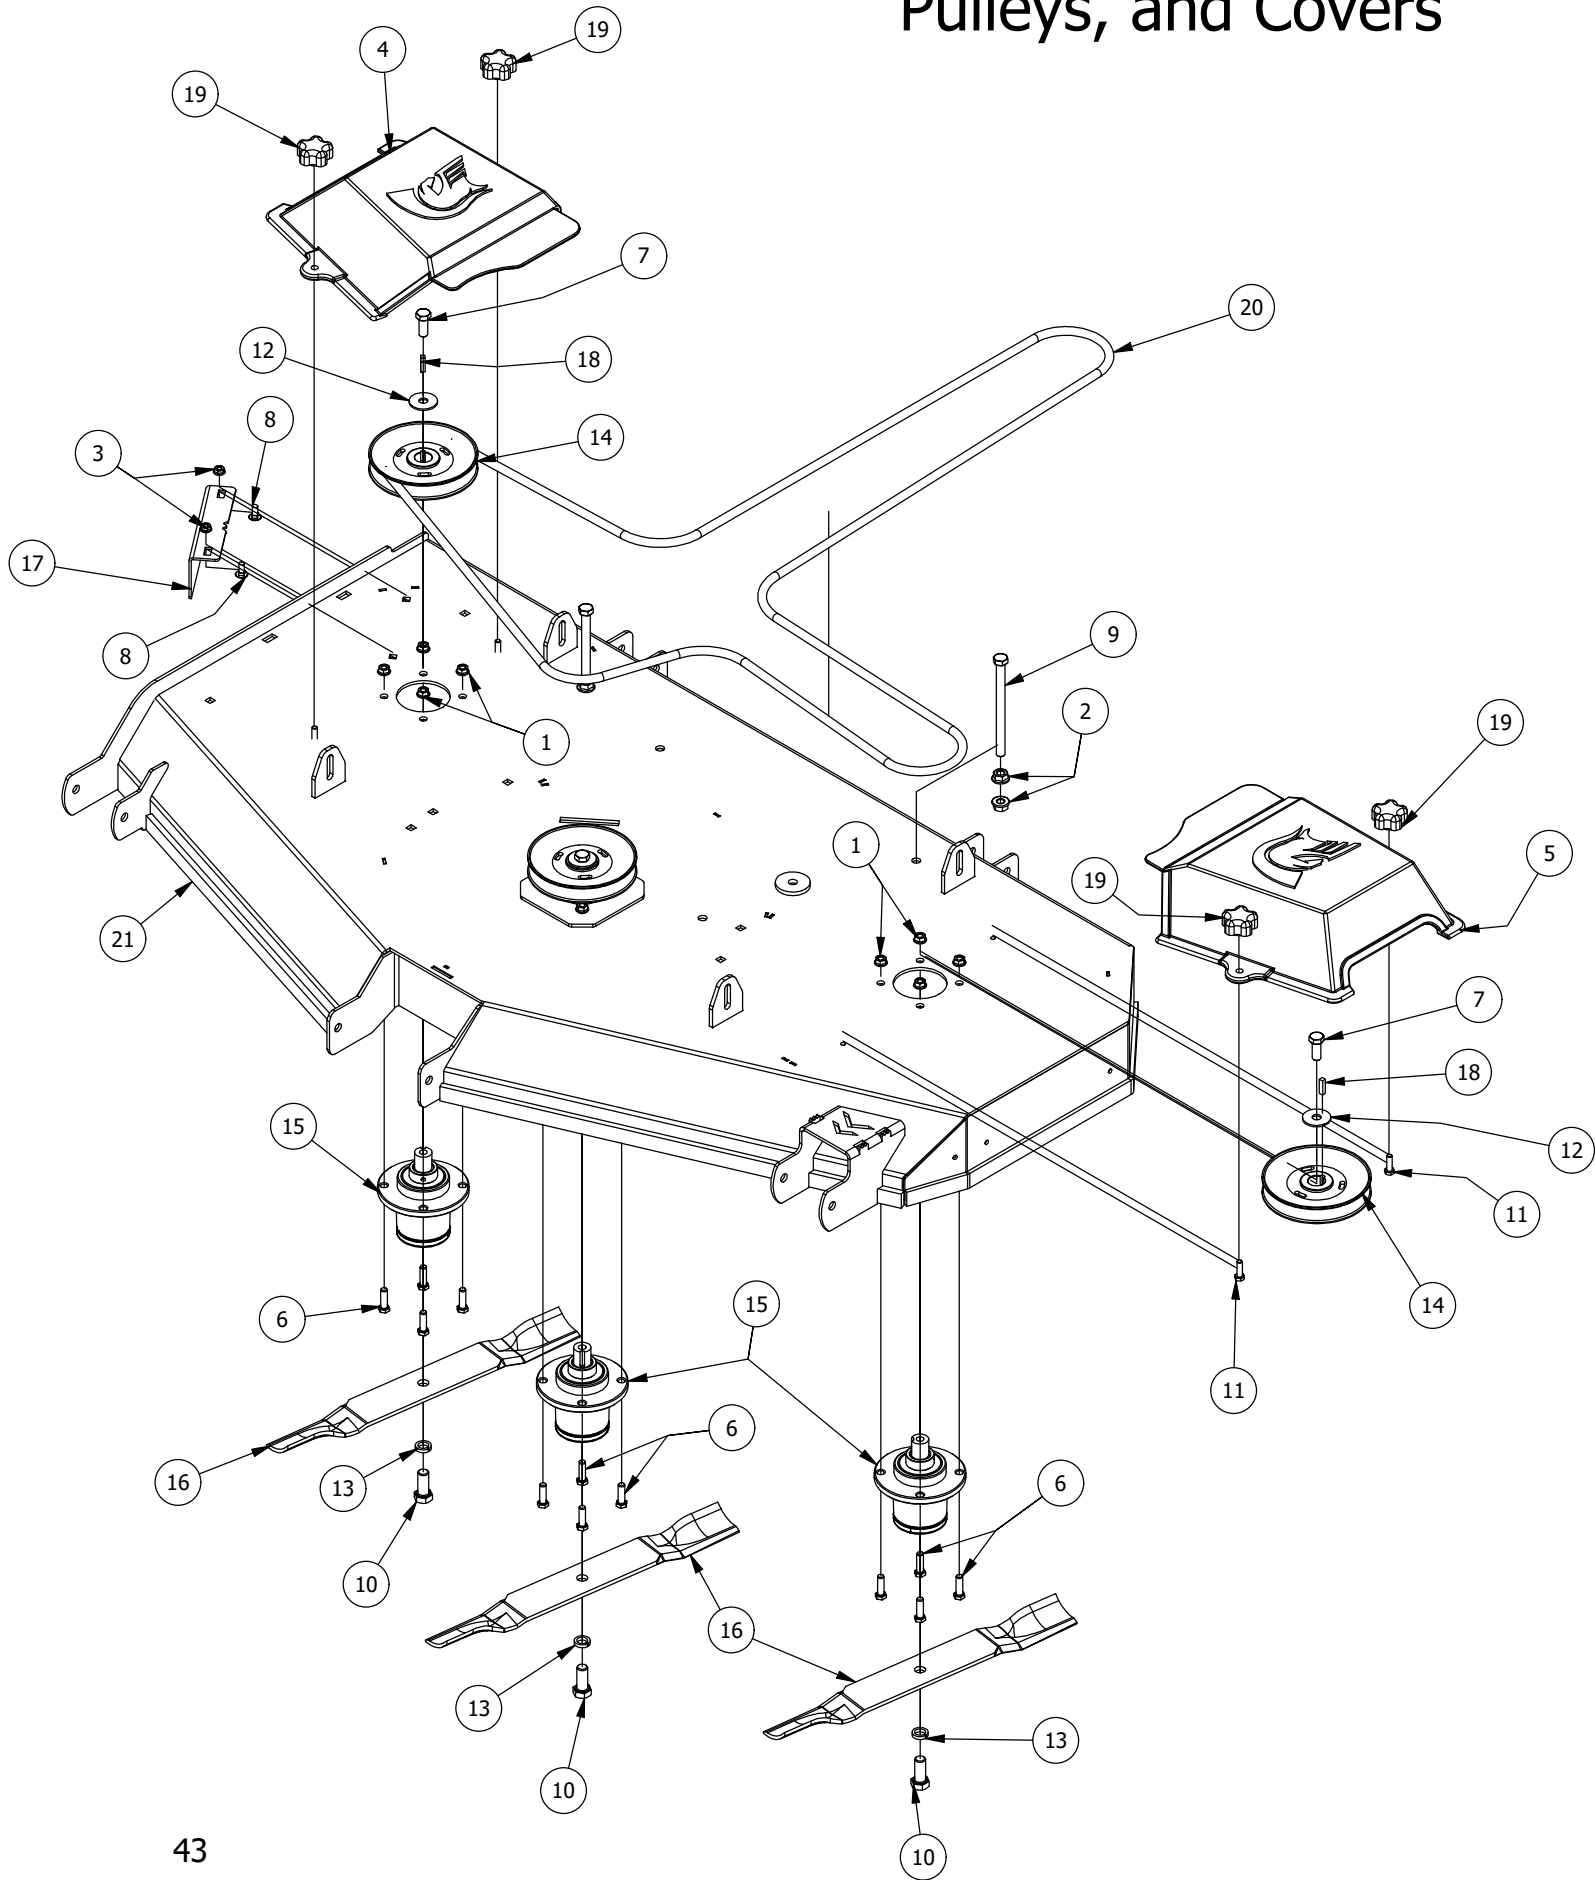

61" Spindles, Blades, Pulleys, and Covers

61" Spindles, Blades, Pulleys, and Covers			
ITEM	QTY	PART NUMBER	DESCRIPTION
1	12	413-0004-00	3/8-16 HEX FLANGE NUT W/SERR ZINC
2	4	413-0005-00	1/2-13 HEX FLANGE NUT W/SERR ZINC YELLOW
3	2	413-0022-00	5/16-18 HEX FLANGE NUT W/SERR ZINC YELLOW
4	1	414-0020-00	Right Pulley Cover 61" RZ/RT/SRT, 72" RT/SRT
5	1	414-0021-00	Left Pulley Cover 61" RZ/RT/SRT, 72" RT/SRT
6	12	418-0005-00	3/8-16 x 1-1/4 Hex Bolt GR5
7	3	418-0006-00	1/2-20 X 1-1/4 HEX C/S GR 5 ZINC
8	2	418-0008-00	5/16-18 X 3/4 CARRIAGE BOLT ZINC
9	2	418-0044-00	1/2-13 X 6-1/2 HEX C/S GR 8 ZINC YELLOW
10	3	418-0078-00	5/8-11 X 1-1/2 HEX C/S GR 8 ZC YELLOW
11	4	418-0108-00	5/16 x1 Hex C/S (GR8) ZC/Yel
12	3	419-0001-00	1/2" X 1-5/8 BELLEVILLE CUP WASHER ZINC YELLOW
13	3	419-0004-00	5/8 SPLIT LOCKWASHER ZINC
14	3	433-0003-00	Deck Pulley 61"
15	3	437-0006-00	RZ Mower Deck Spindle Assy
16	3	438-0002-00	61" Mower Deck Blade
17	1	439-0398-00	2020 RT&SRT/RZ 61 Deck wiper Brkt
18	3	442-0001-00	1/4 X 1 SQUARE KEY STOCK
19	4	445-0005-00	5/16-18 5-LOBE (STAR) FEMALE SOFT TOUCH KNOB (1.90 DIA) BLK
20	1	461-0002-00	61" Mower Deck Belt, HB x 167.9" Effective Length
21	1	490-0062-00	2020 61" RZ Deck Assembly