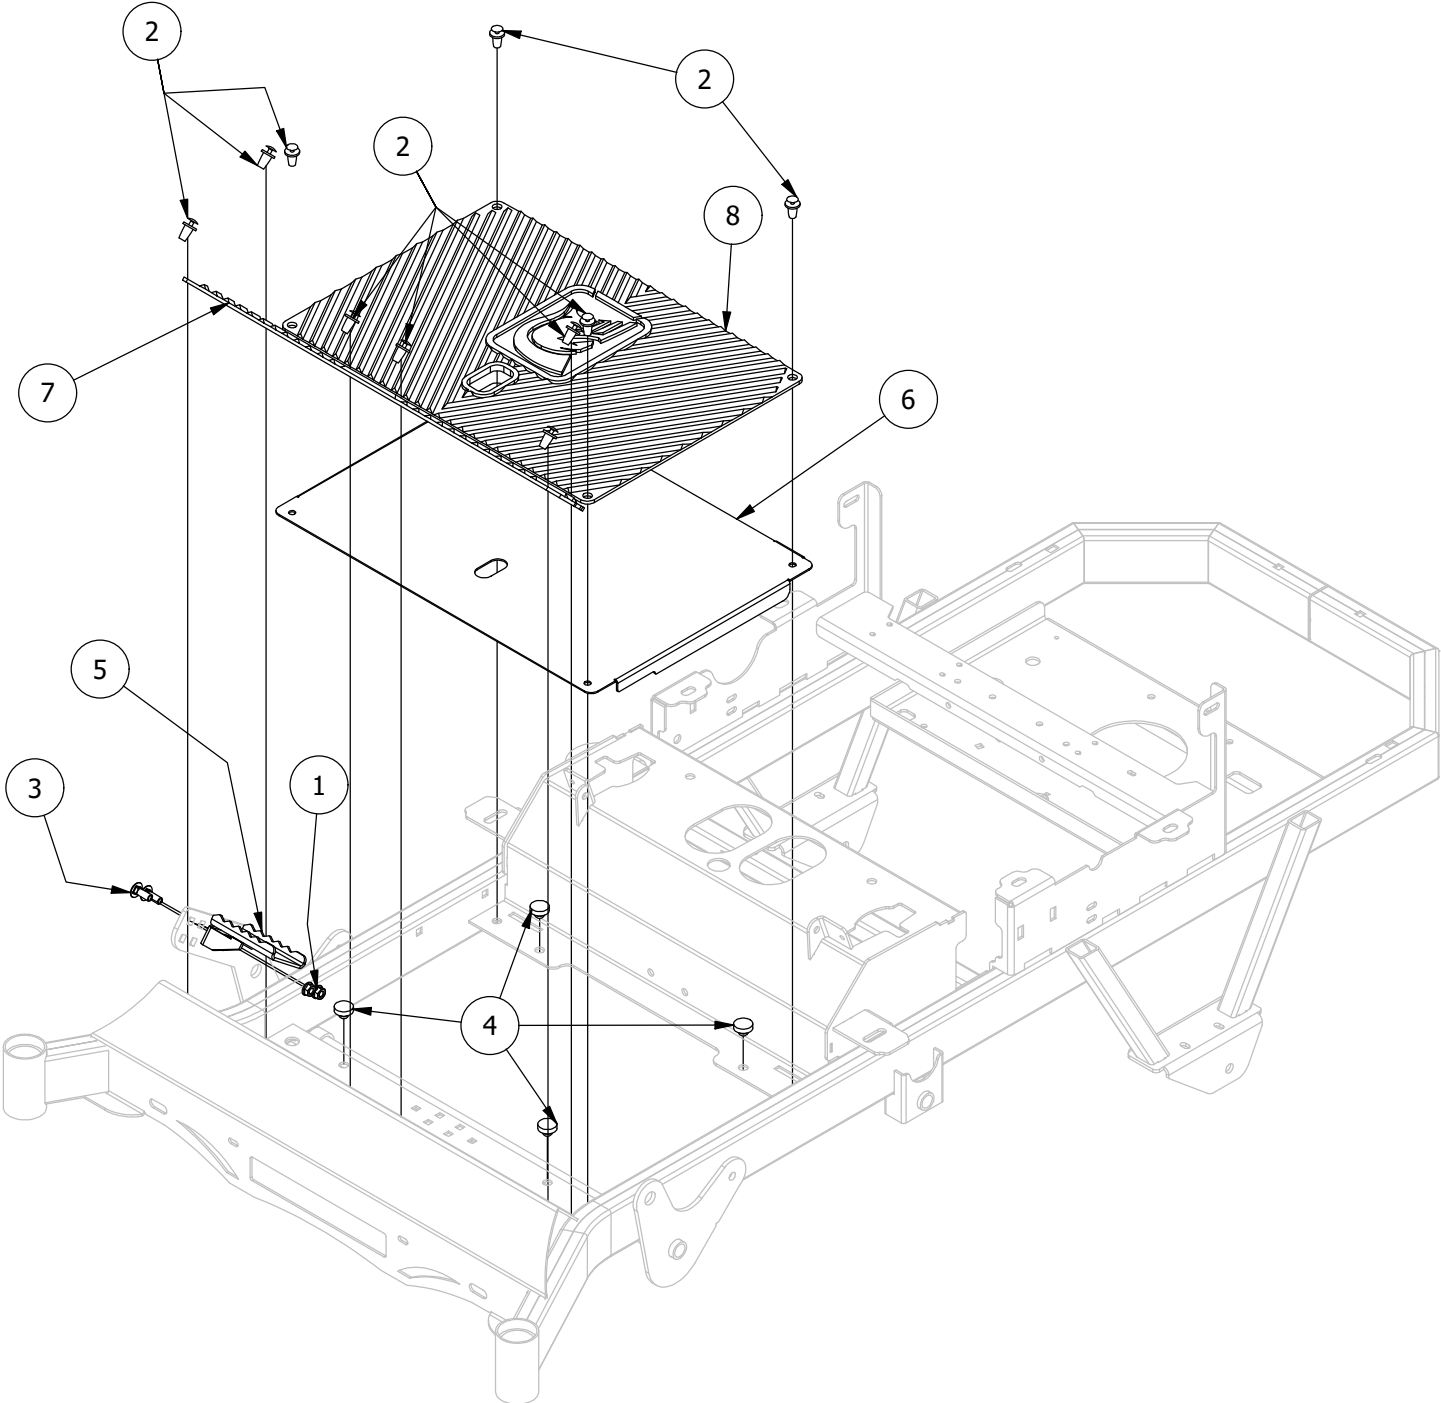

Floorboard and Deck Height Pedal Assembly

Floorboard and Deck Height Pedal Assembly			
ITEM	QTY	PART NUMBER	DESCRIPTION
1	2	413-0020-00	3/8-16 HEX FLANGE NUT W/SERR ZINC YELLOW
2	10	414-0002-00	8MM PUSH TYPE RETAINER NYLON BLACK
3	2	418-0045-00	3/8-16 X 1 Carriage Bolt Zinc Yellow
4	4	429-0002-00	Push-In Rubber Bumper, Mower Floor
5	1	439-0059-00	Mower Deck Height Foot Pedal
6	1	439-0114-00	Mower Floorboard
7	1	481-0005-00	2017 Mower Rubber Foot Rest Mat
8	1	481-0006-00	2017 Mower Logo Floor Mat