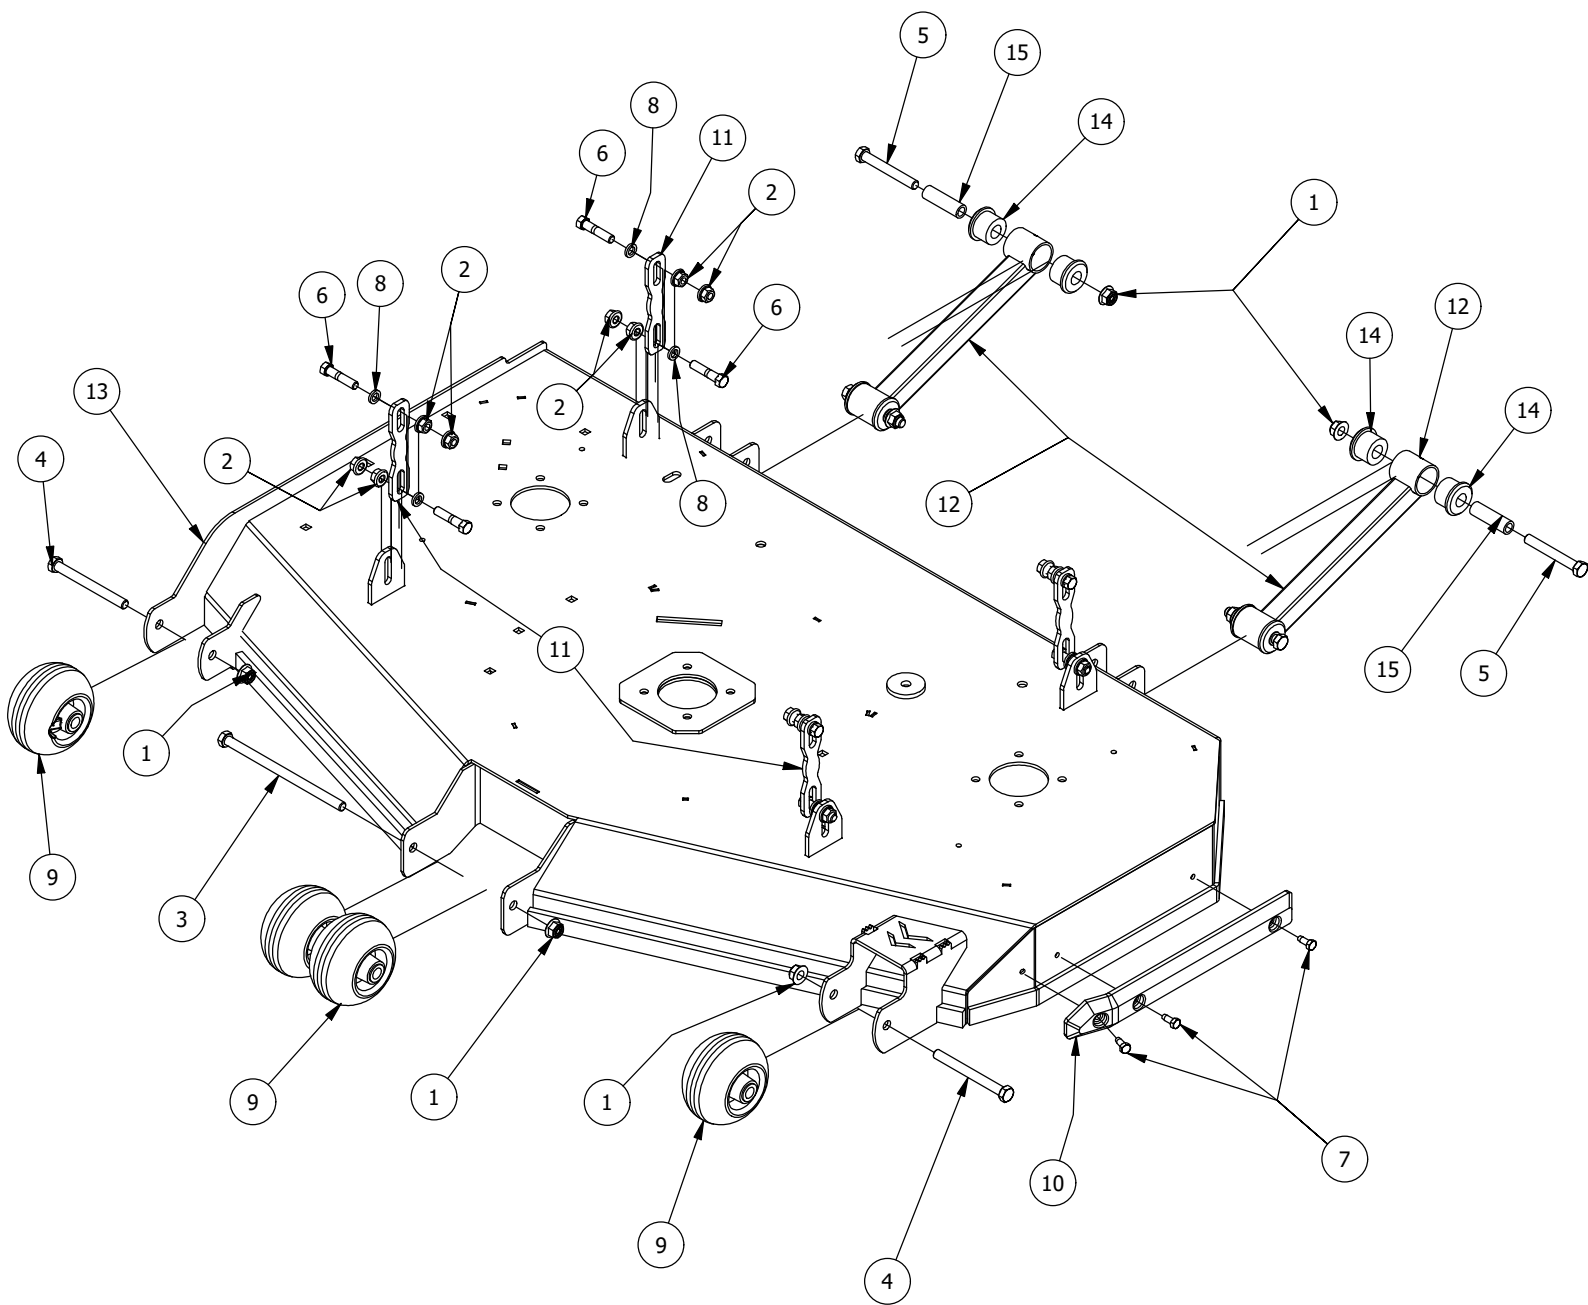

54" Deck Scalping Wheels and Stabilizer

54" Deck Scalping Wheels and Stabilizer			
ITEM	QTY	PART NUMBER	DESCRIPTION
1	7	413-0002-00	1/2-13 NYLON INSERT FLANGE NUT ZINC YELLOW
2	16	413-0011-00	7/16-14 HEX FLANGE NUT W/SERR ZINC YELLOW
3	1	418-0015-00	1/2-13 X 8-1/2 HEX C/S GR 2 ZINC YELLOW
4	2	418-0016-00	1/2-13 X 5 HEX C/S GR 2 ZINC YELLOW
5	4	418-0021-00	1/2-13 X 3-3/4 HEX C/S GR 5 ZINC
6	8	418-0046-00	7/16-14 X 2 HEX C/S GR 5 ZINC YELLOW
7	3	418-0262-00	5/16-18 X 3/4 IND HWH UNSLOT (F) TCS ZC/Y
8	8	419-0010-00	.443 ID X .750 OD X .125 THK NYLON BLACK
9	4	422-0001-00	Anti-Scalp Wheel
10	1	429-0001-00	Mower Nylon Deck Guard
11	4	435-0013-00	RZ Mower Deck Actuator Connecting Link
12	2	490-0047-00	RZ Mower Deck Stabilizer Assembly
13	1	490-0064-00	2020 54" RZ Deck Assembly
14	8	732-2000-00	Large MTV A-Arm Bushing
15	4	732-2001-00	Large MTV A-Arm Bushing Sleeve