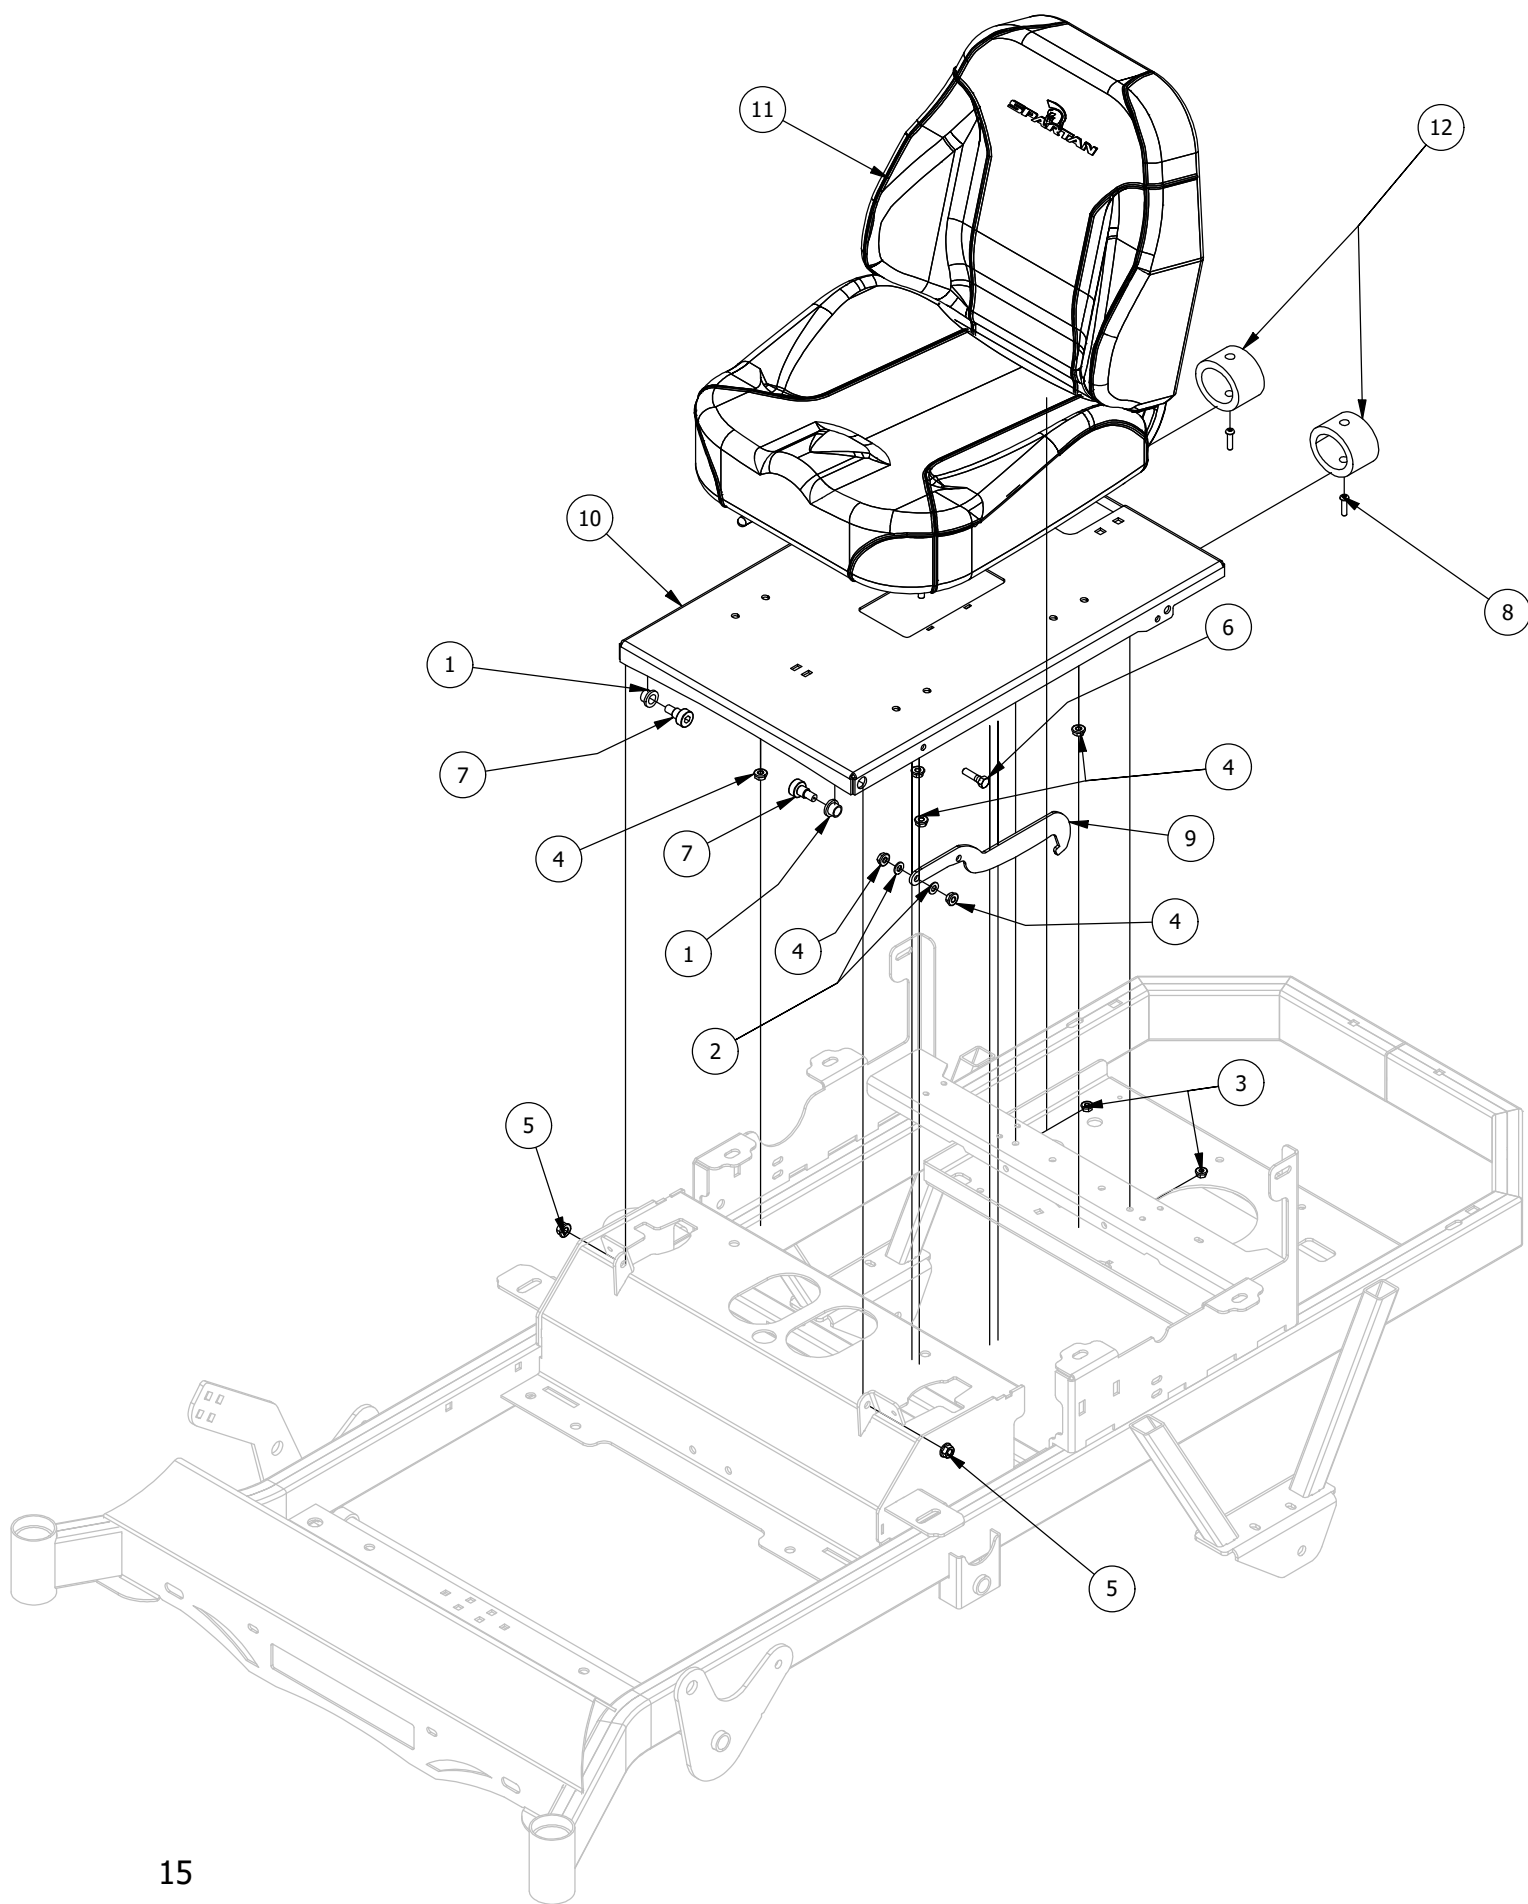

Seat Mounting Assembly

Seat & Battery Assembly			
ITEM	QTY	PART NUMBER	DESCRIPTION
1	2	410-0010-00	1/2" ID X 5/8" OD X 1/2" LENGTH FLANGE BUSHING
2	2	413-0016-00	.312 ID X .625 OD X .062 THK THRUST BEARING OIL-IMPREG BRNZ
3	2	413-0026-00	1/4-20 NYLON INSERT FLANGE L/NUT ZINC
4	6	413-0027-00	5/16-18 NYLON INSERT FLANGE LOCKNUT ZC YELLOW
5	2	413-0029-00	3/8-16 NYLON INSERT FLANGE L/NUT ZC YELLOW
6	1	418-0036-00	5/16-18 X 1-1/4 HEX TAP BOLT ZINC GR8
7	2	418-0038-00	1/2 X 1/2 SOCKET SHOULDER BOLT ZC YELLOW
8	2	418-0039-00	1/4-20 X 1 BUTTON SOCKET C/S 18-8 SS W/ BLACK MAGNI 577
9	1	439-0065-00	Mower Seat Latch Hook
10	1	439-0430-00	RZ Mower Seat Brtk
11	1	471-0032-00	RZ Seat Standard
12	2	487-0004-00	Seat Suspension Elastomer GBR-7