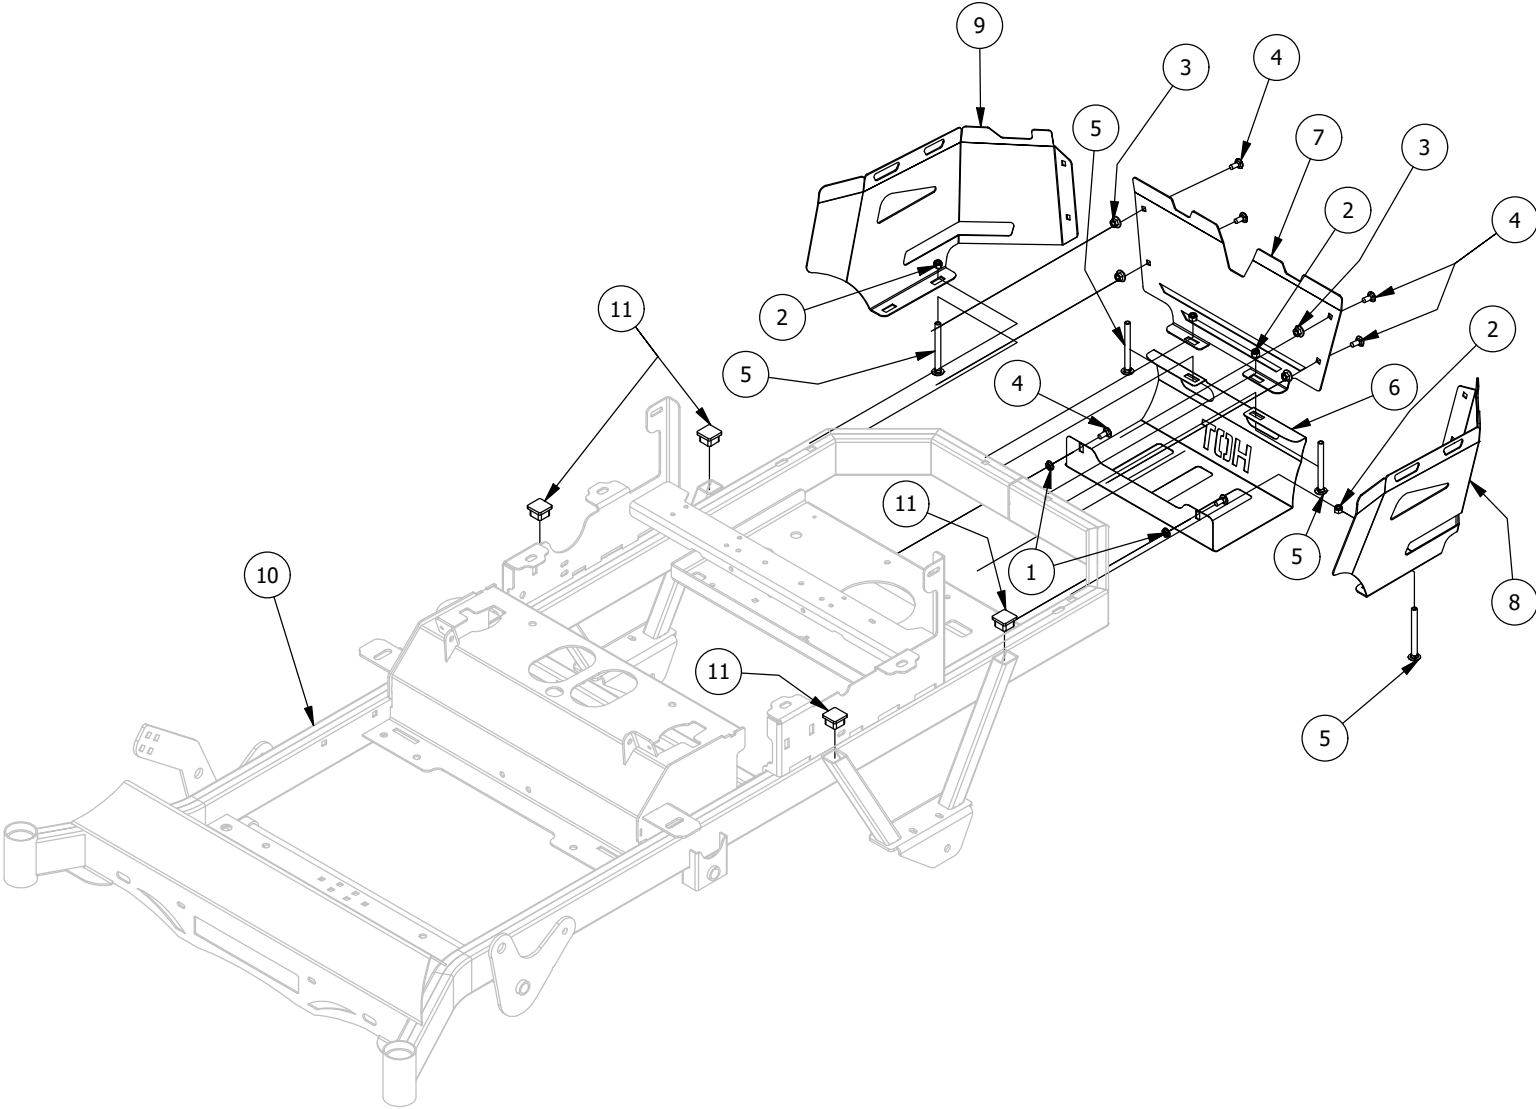

Engine Cowling Assembly

Engine Cowling Assembly

ITEM	QTY	PART NUMBER	DESCRIPTION
1	2	413-0006-00	5/16-18 HEX FLANGE NUT W/SERR ZINC
2	4	413-0013-00	3/8-16 NYLON INSERT FLANGE LOCKNUT ZINC
3	4	413-0066-00	5/16-24 Hex Flange Nut Serr Yello Zinc
4	6	418-0008-00	5/16-18 X 3/4 CARRIAGE BOLT ZINC
5	4	418-0018-00	3/8-16 X 4 CARRIAGE BOLT ZINC/YEL
6	1	439-0115-00	RZ Mower Muffler Guard
7	1	439-0494-00	2021 CRZ Rear Cover Center Plate
8	1	439-0495-00	2021 RZC Rear Cover Left Side
9	1	439-0496-00	2021 RZC Rear Cover Right Side
10	1	490-0480-00	2022 TTQ Frame Assembly
11	4	714-1002-00	1-1/4"x1-1/4" Black Tube Plug