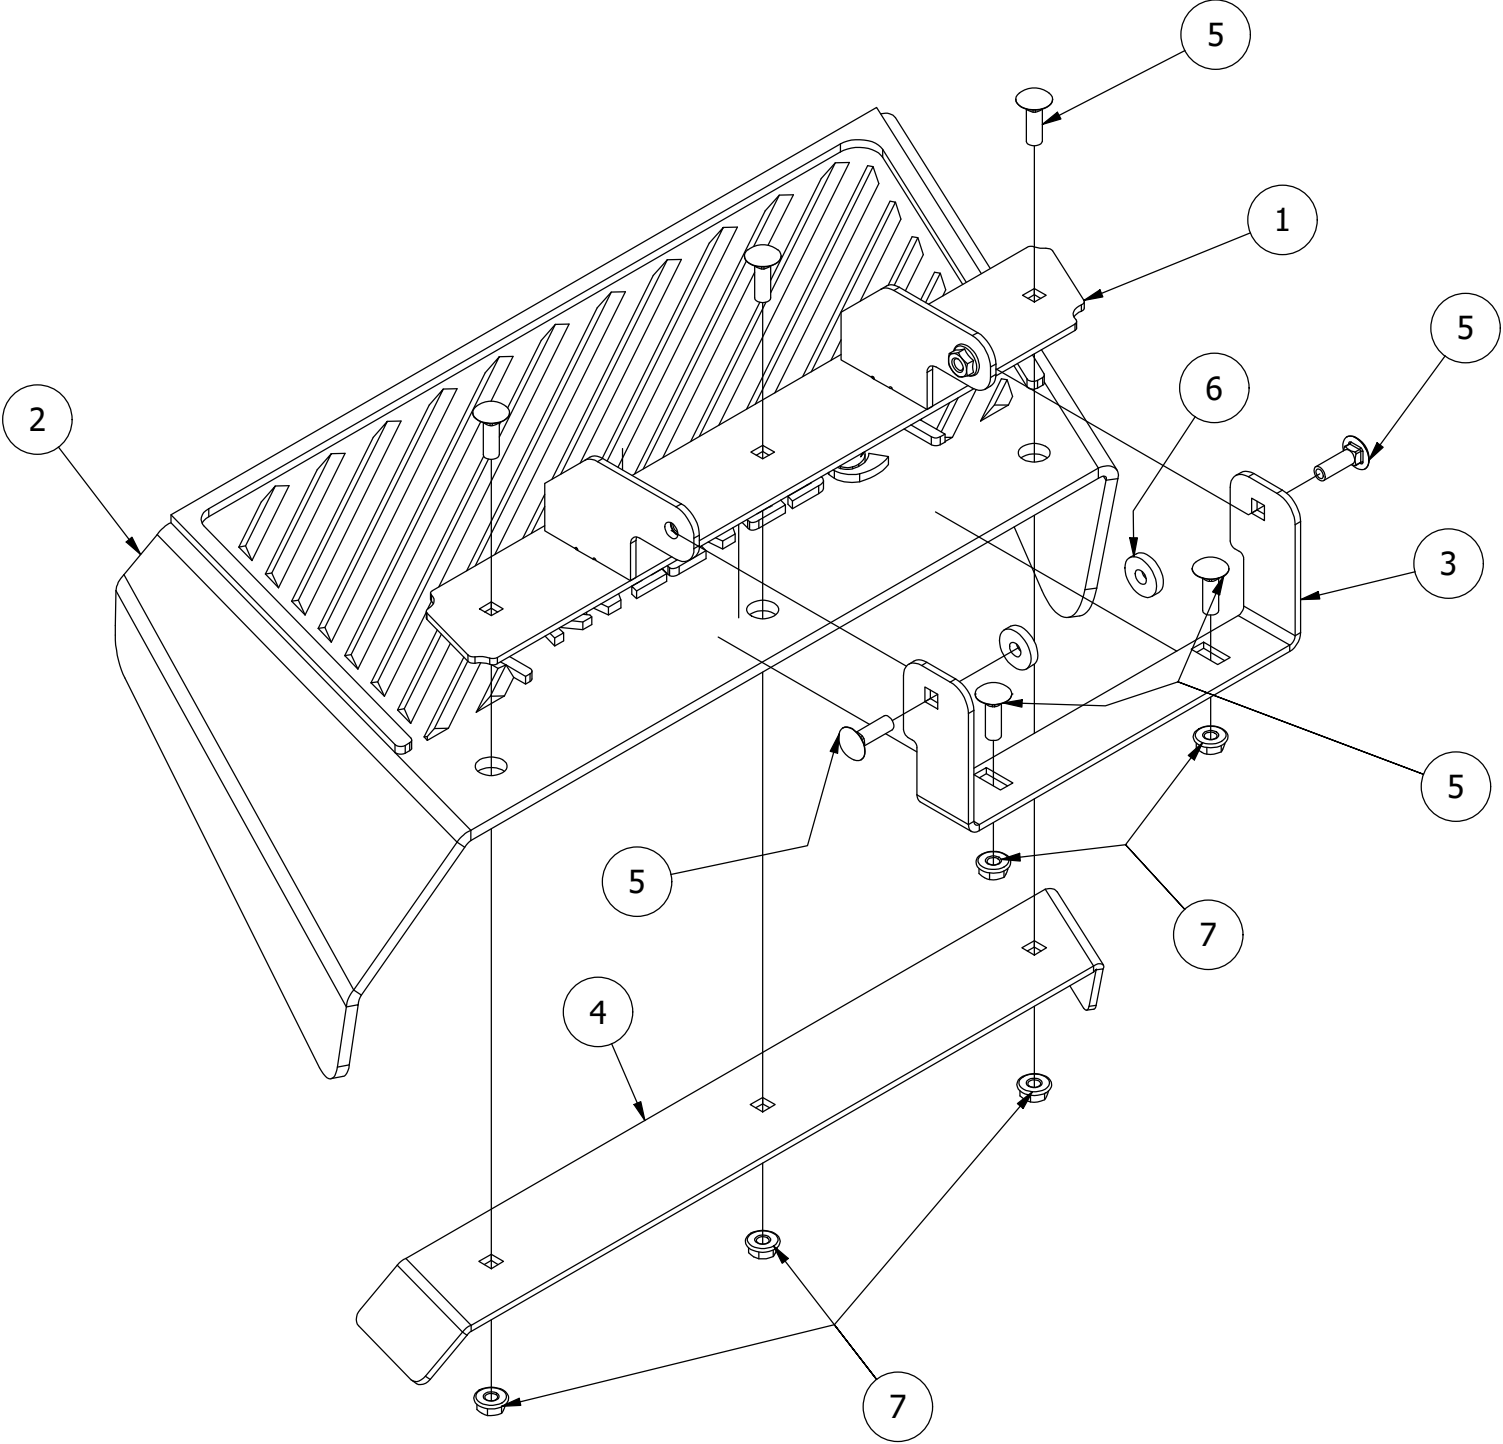

Deck Chute Assembly

Deck Chute Assembly			
ITEM	QTY	PART NUMBER	DESCRIPTION
1	1	490-0070-02	2020 RZ Mower Deck Chute Hinge Assembly
2	1	481-0010-00	RZ Mower Rubber Discharge Chute
3	1	439-0111-00	Mower Chute Mounting Bracket
4	1	439-0431-00	2020 RZ Mower Deck Chute Hinge Backer Bracket
5	7	418-0060-00	5/16-18 X 1 CARRIAGE BOLT ZINC YELLOW
6	2	419-0006-00	.312 ID X .875 OD X .1875 THK F/W NYLON BLK
7	7	413-0027-00	5/16-18 NYLON INSERT FLANGE LOCKNUT ZC YELLOW