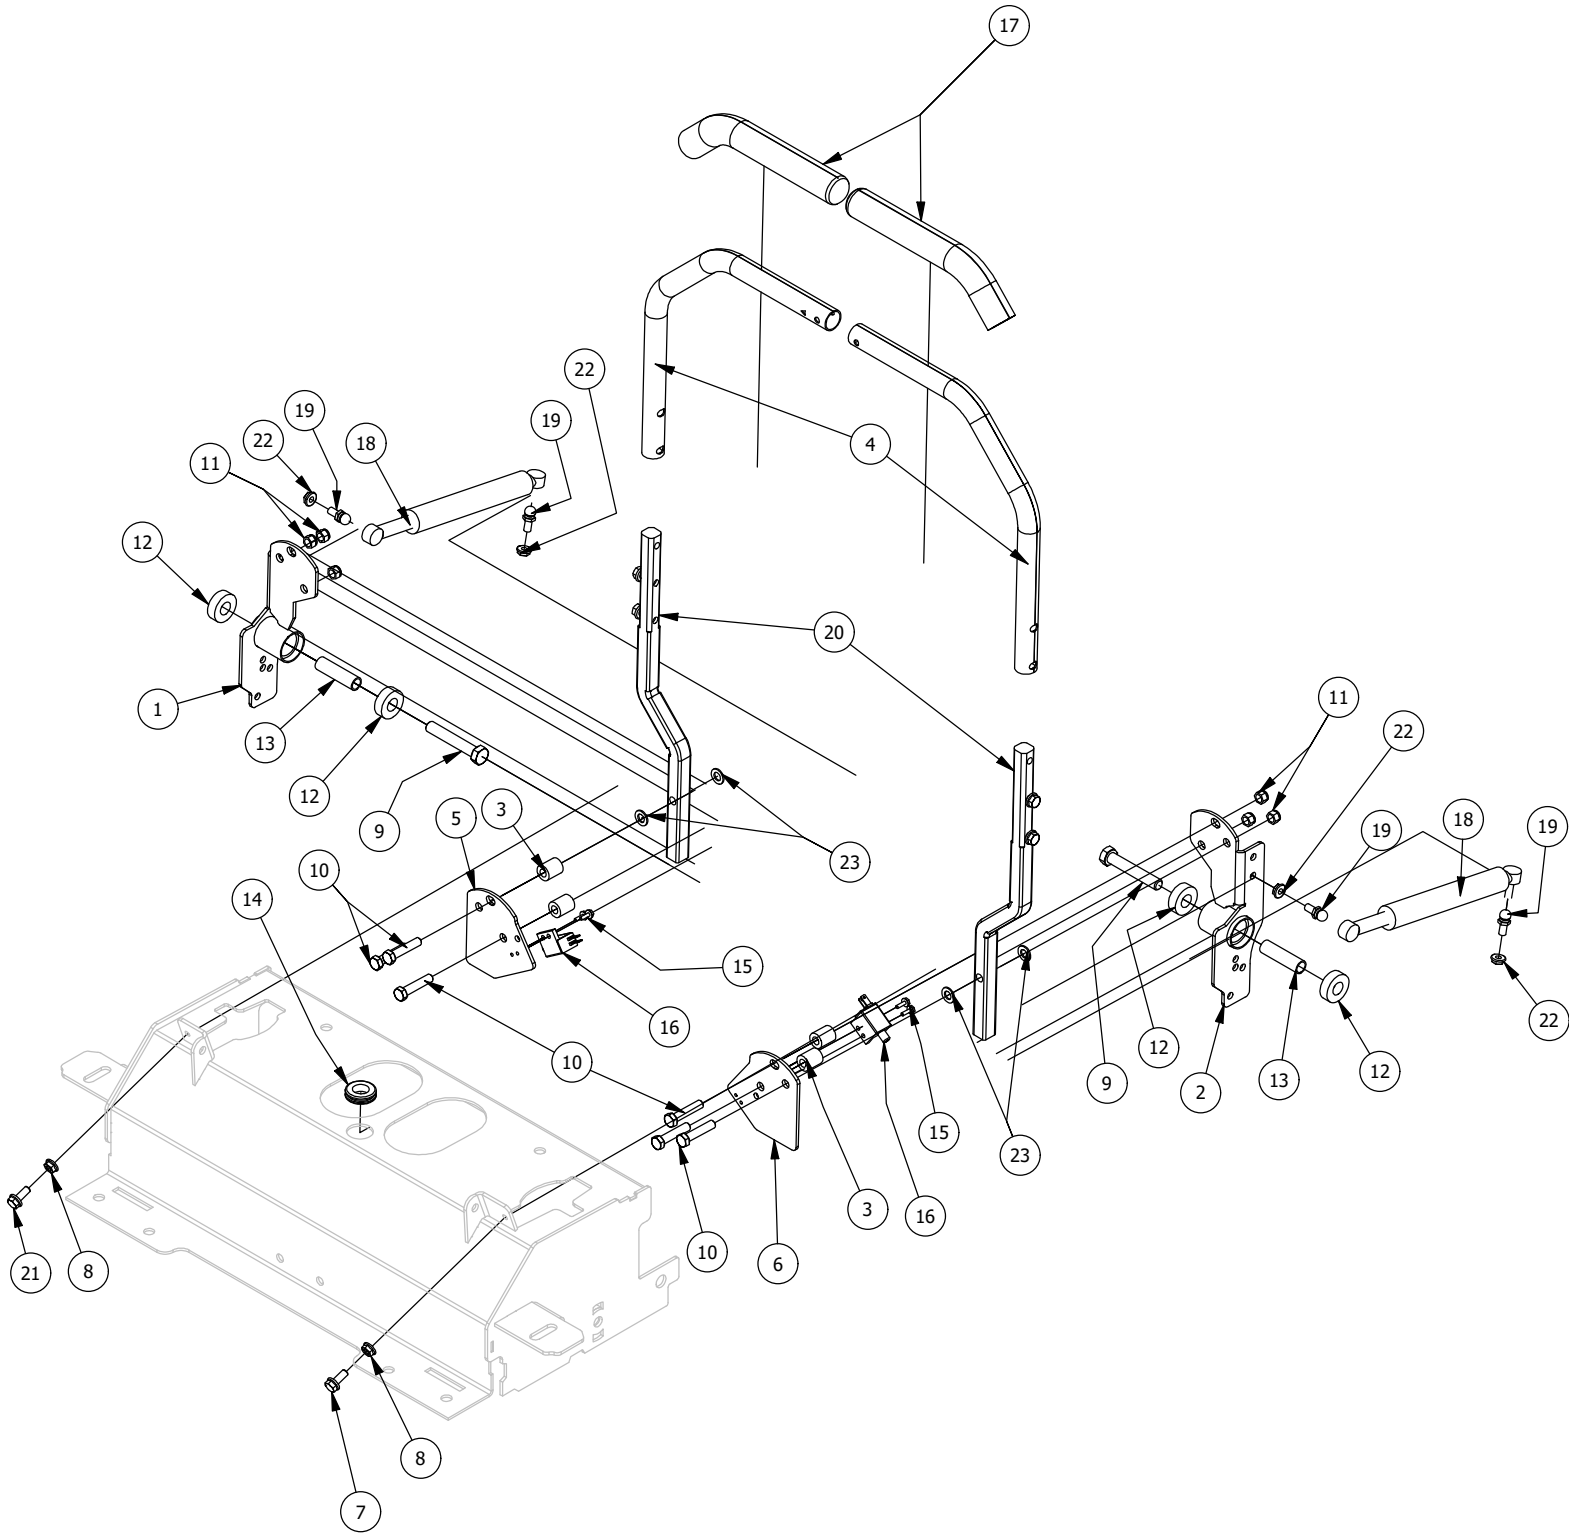

Drive Arm Assemblies

Drive Arm Assemblies			
ITEM	QTY	PART NUMBER	DESCRIPTION
1	1	490-0013-00	Mower Right Drive Arm Bracket Assembly
2	1	490-0012-00	Mower Left Drive Arm Bracket Assembly
3	4	425-0003-00	Mower Drive Arm Spacer
4	2	403-0020-00	Mower Drive Handle Tube
5	1	426-0003-00	Mower Right Control Arm Limit Switch Plate
6	1	426-0002-00	Mower Left Control Arm Limit Switch Plate
7	1	418-0049-00	5/16-18 X 3/4 IND HWH TRI LOB ZINC
8	2	413-0022-00	5/16-18 HEX FLANGE NUT W/SERR ZINC YELLOW
9	2	418-0050-00	1/2-13 X 3 HEX C/S GR 5 ZINC
10	6	418-0051-00	3/8-16 X 1-3/4 HEX C/S GR 2 ZINC
11	6	413-0013-00	3/8-16 NYLON INSERT FLANGE LOCKNUT ZINC
12	4	410-0005-00	5/8" ID X 1-3/8" OD X 7/16" THK BEARING
13	2	425-0004-00	Mower Drive Arm Hub & Deck Lift Arm Spacer
14	1	419-0008-00	3/4" ID X FOR 1-3/16" HOLE FOR 11 GA RUBBER GROMMIT
15	4	418-0032-00	8-32 X 1/2 IND. HWH SLOT TYPE F TCS ZINC
16	2	486-0030-00	NO Plunger Limit Switch
17	2	484-0001-00	Handle Grip
18	2	487-0001-00	Control Arm Damper
19	4	487-0005-00	Control Arm Damper Ball Stud
20	2	431-0001-00	Height Adjustable Drive Arm
21	5	418-0048-00	5/16-18 X 3/4 HEX FLANGE BOLT GR 8 ZC YELLOW
22	4	413-0006-00	5/16-18 HEX FLANGE NUT W/SERR ZINC
23	4	410-0011-00	.375 ID X .750 OD X .062 THK THRUST BEARING OIL-IMPREG BRNZ