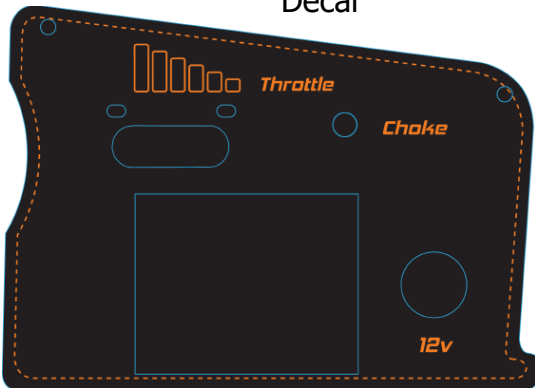

491-0154-00
Control Console Decal