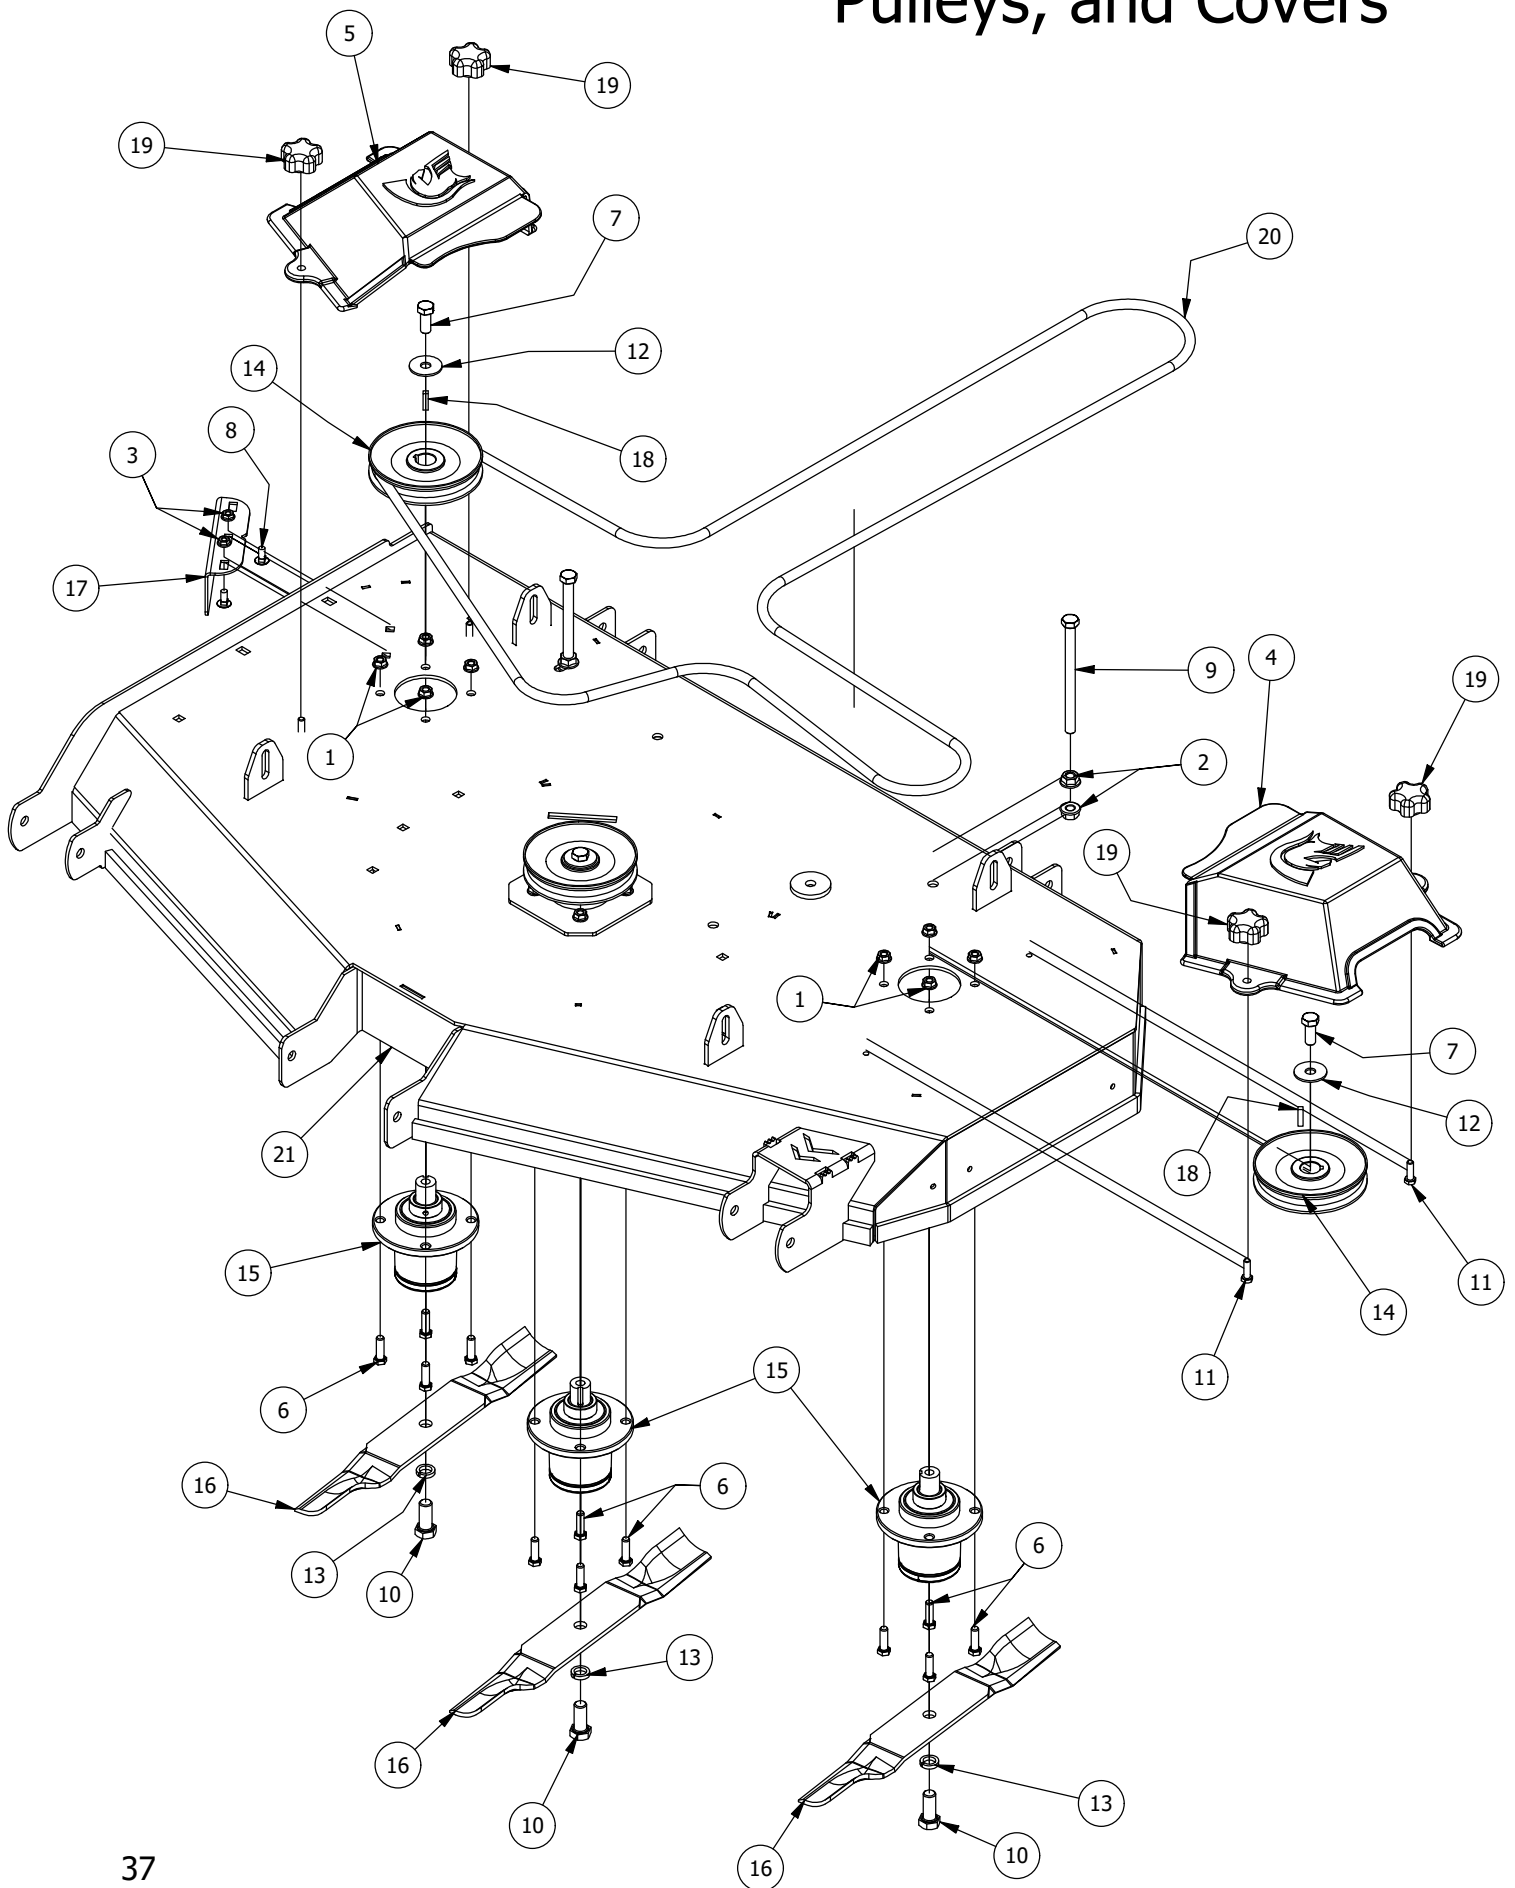

54" Spindles, Blades, Pulleys, and Covers

54" Spindles, Blades, Pulleys, and Covers			
ITEM	QTY	PART NUMBER	DESCRIPTION
1	12	413-0004-00	3/8-16 HEX FLANGE NUT W/SERR ZINC
2	4	413-0005-00	1/2-13 HEX FLANGE NUT W/SERR ZINC YELLOW
3	2	413-0022-00	5/16-18 HEX FLANGE NUT W/SERR ZINC YELLOW
4	1	414-0018-00	48" & 54" Deck Left Pulley Cover
5	1	414-0019-00	48" & 54" Deck Right Pulley Cover
6	12	418-0005-00	3/8-16 x 1-1/4 Hex Bolt GR5
7	3	418-0006-00	1/2-20 X 1-1/4 HEX C/S GR 5 ZINC
8	2	418-0008-00	5/16-18 X 3/4 CARRIAGE BOLT ZINC
9	2	418-0044-00	1/2-13 X 6-1/2 HEX C/S GR 8 ZINC YELLOW
10	3	418-0078-00	5/8-11 X 1-1/2 HEX C/S GR 8 ZC YELLOW
11	4	418-0108-00	5/16 x1 Hex C/S (GR8) ZC/Yel
12	3	419-0001-00	1/2" X 1-5/8 BELLEVILLE CUP WASHER ZINC YELLOW
13	3	419-0004-00	5/8 SPLIT LOCKWASHER ZINC
14	3	433-0004-00	Deck Pulley 54"
15	3	437-0006-00	RZ Mower Deck Spindle Assy
16	3	438-0001-00	54" Mower Deck Blade
17	1	439-0399-00	2020 RT&SRT/RZ 54 Deck Wiper Brkt
18	3	442-0001-00	1/4 X 1 SQUARE KEY STOCK
19	4	445-0005-00	5/16-18 5-LOBE (STAR) FEMALE SOFT TOUCH KNOB (1.90 DIA) BLK
20	1	461-0001-00	54" Mower Deck Belt, HB x 153.5" Effective Length
21	1	490-0064-00	2020 54" RZ Deck Assembly