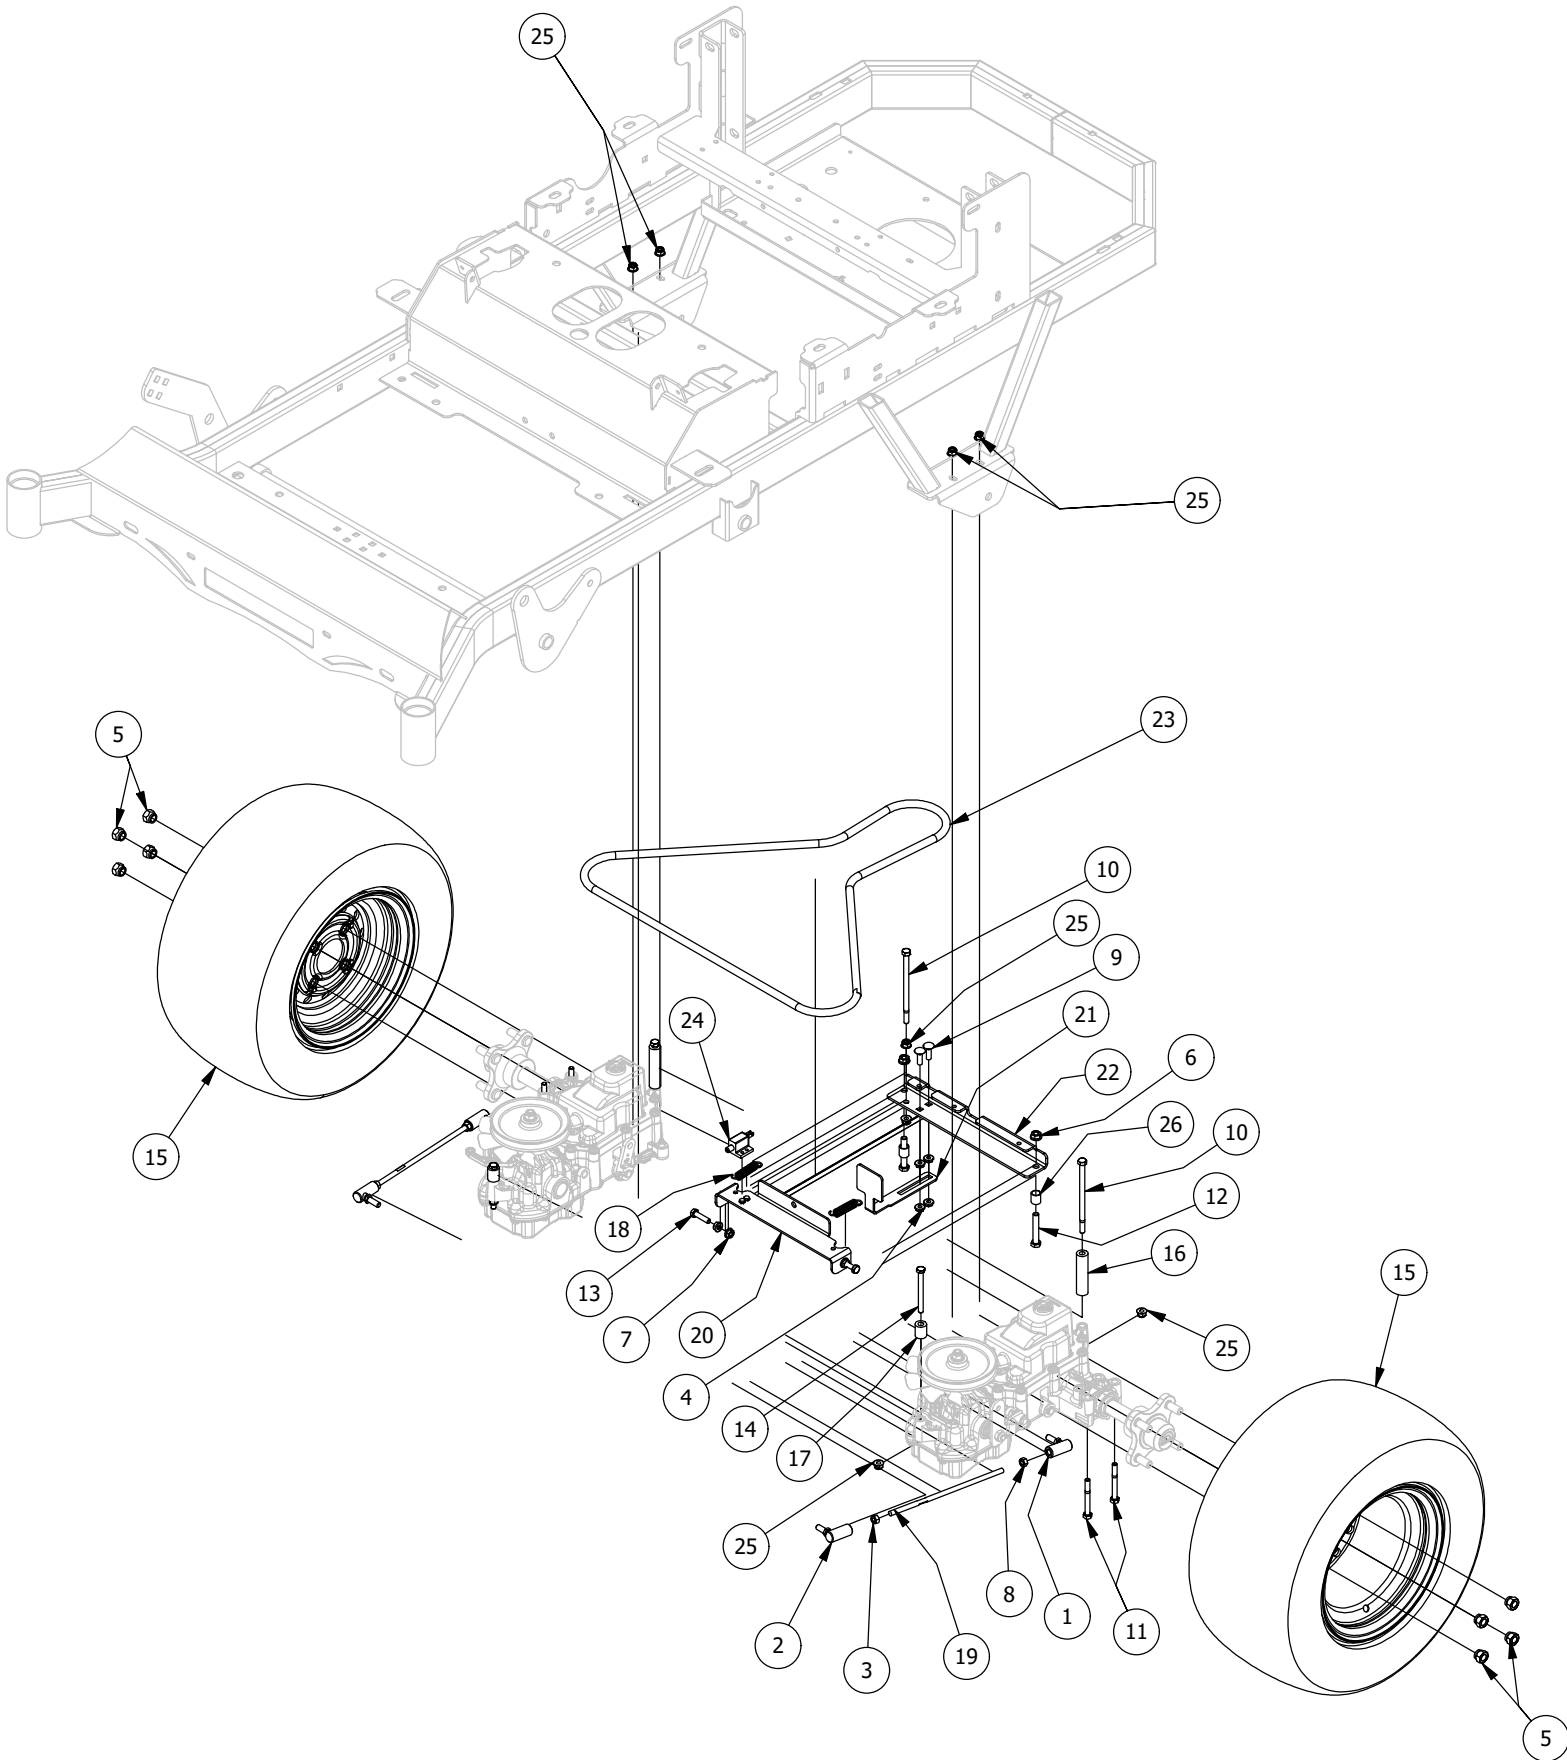

Transmission Assembly

Transmission Assembly			
ITEM	QTY	PART NUMBER	DESCRIPTION
1	2	410-0001-00	Control Arm Rod End, Right
2	2	410-0002-00	Control Arm Rod End, Left
3	2	413-0003-00	5/16 Hex Nut Left hand thread
4	4	413-0006-00	5/16-18 HEX FLANGE NUT W/SERR ZINC
5	8	413-0015-00	1/2-20 Lugnut for Aluminum Wheels
6	2	413-0020-00	3/8-16 HEX FLANGE NUT W/SERR ZINC YELLOW
7	4	413-0022-00	5/16-18 HEX FLANGE NUT W/SERR ZINC YELLOW
8	2	413-0035-00	5/16-24 HEX NUT ZINC
9	2	418-0010-00	5/16-18 X 1 CARRIAGE BOLT ZC/YEL
10	3	418-0092-00	5/16-18 UNC-5.5 Hex Bolt TTQ Transmission
11	4	418-0093-00	5/16-18 UNC-2.75 Hex Bolt TTQ Transmission
12	2	418-0107-00	3/8-16 X 2-1/4 HEX FLANGE BOLT GR 8 ZC YELLOW
13	2	418-0232-00	5/16-18 X 1-1/4 HEX C/S (GR.5) ZC/Y
14	2	418-0242-00	5/16-18 X 3-1/4 HEX C/S (GR.5) ZC/YEL
15	1	422-0053-00	Turf Armor 22x11-10 Rear Tire/Wheel Assembly
16	2	425-0023-00	Mower TTQ Hydrostatic Transmission Rear Spacer
17	2	425-0029-00	Stand On Pulley Cover Spacer
18	2	434-0003-00	Brake Pedal Release Spring
19	2	435-0020-00	Mower Drive Arm Rod TTQ 400 & 300 Transmission
20	1	439-0018-00	Mower TTQ Brake Rod Bracket 2020
21	1	439-0066-00	Mower Standard Transmission Brake Interlock Bracket
22	1	439-0098-00	Mower TTQ Transmission Mount Brace
23	1	461-0015-00	RZ TuffTorq Pump Belt 77.5" A belt
24	1	486-0030-00	NO Plunger Limit Switch
25	10	613-8049-00	5/16-18 Nylon Insert Flange Nut Zinc Orange Nylon
26	2	725-1011-00	11/16"x 1/2" x 5/8" Spacer