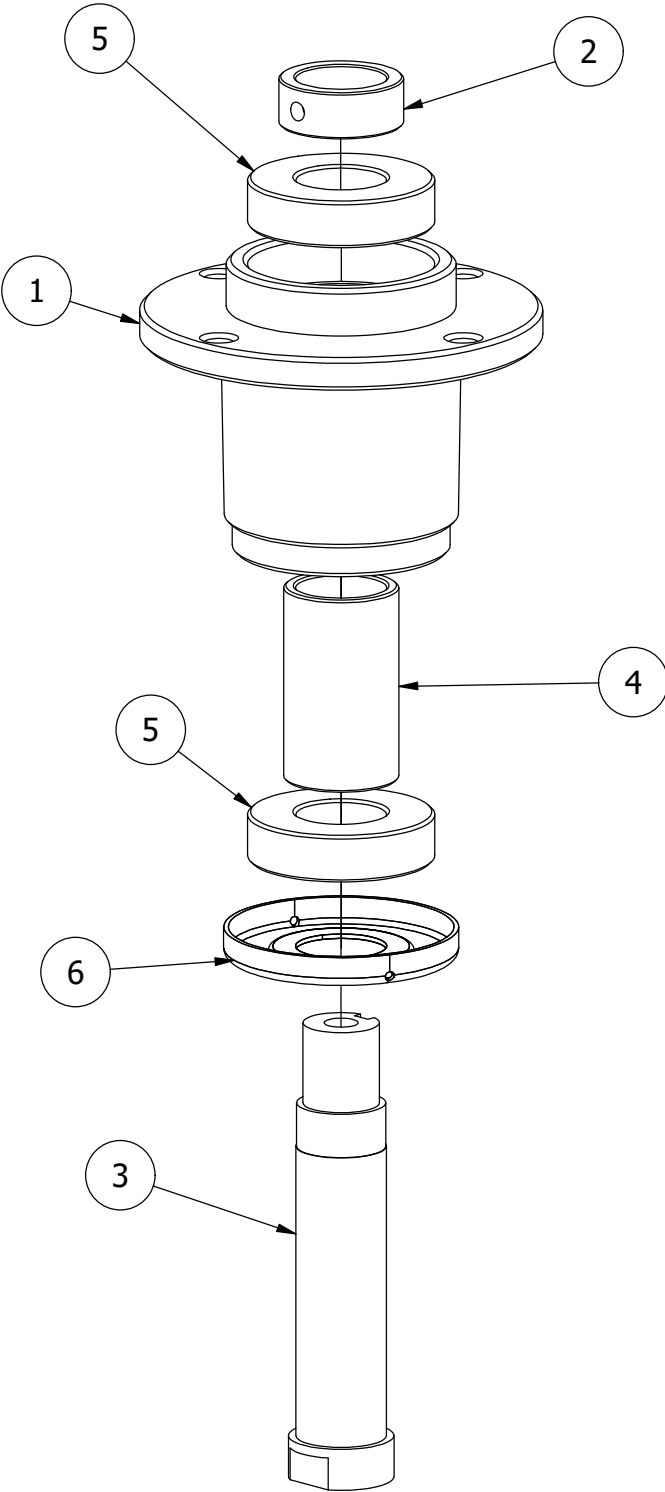

Spindle Assembly

Spindle Assembly			
ITEM	QTY	PART NUMBER	DESCRIPTION
1	1	437-0020-00	RZ Mower Spindle Housing
2	1	437-0021-00	RZ Mower Deck Spindle Set Colar
3	1	437-0023-00	RZ Mower Deck Spindle Shaft
4	1	437-0022-00	RZ Deck Spindle Spacer
5	2	410-0003-00	Spindle Bearing
6	1	437-0014-00	Mower Deck Spindle Dust Cup