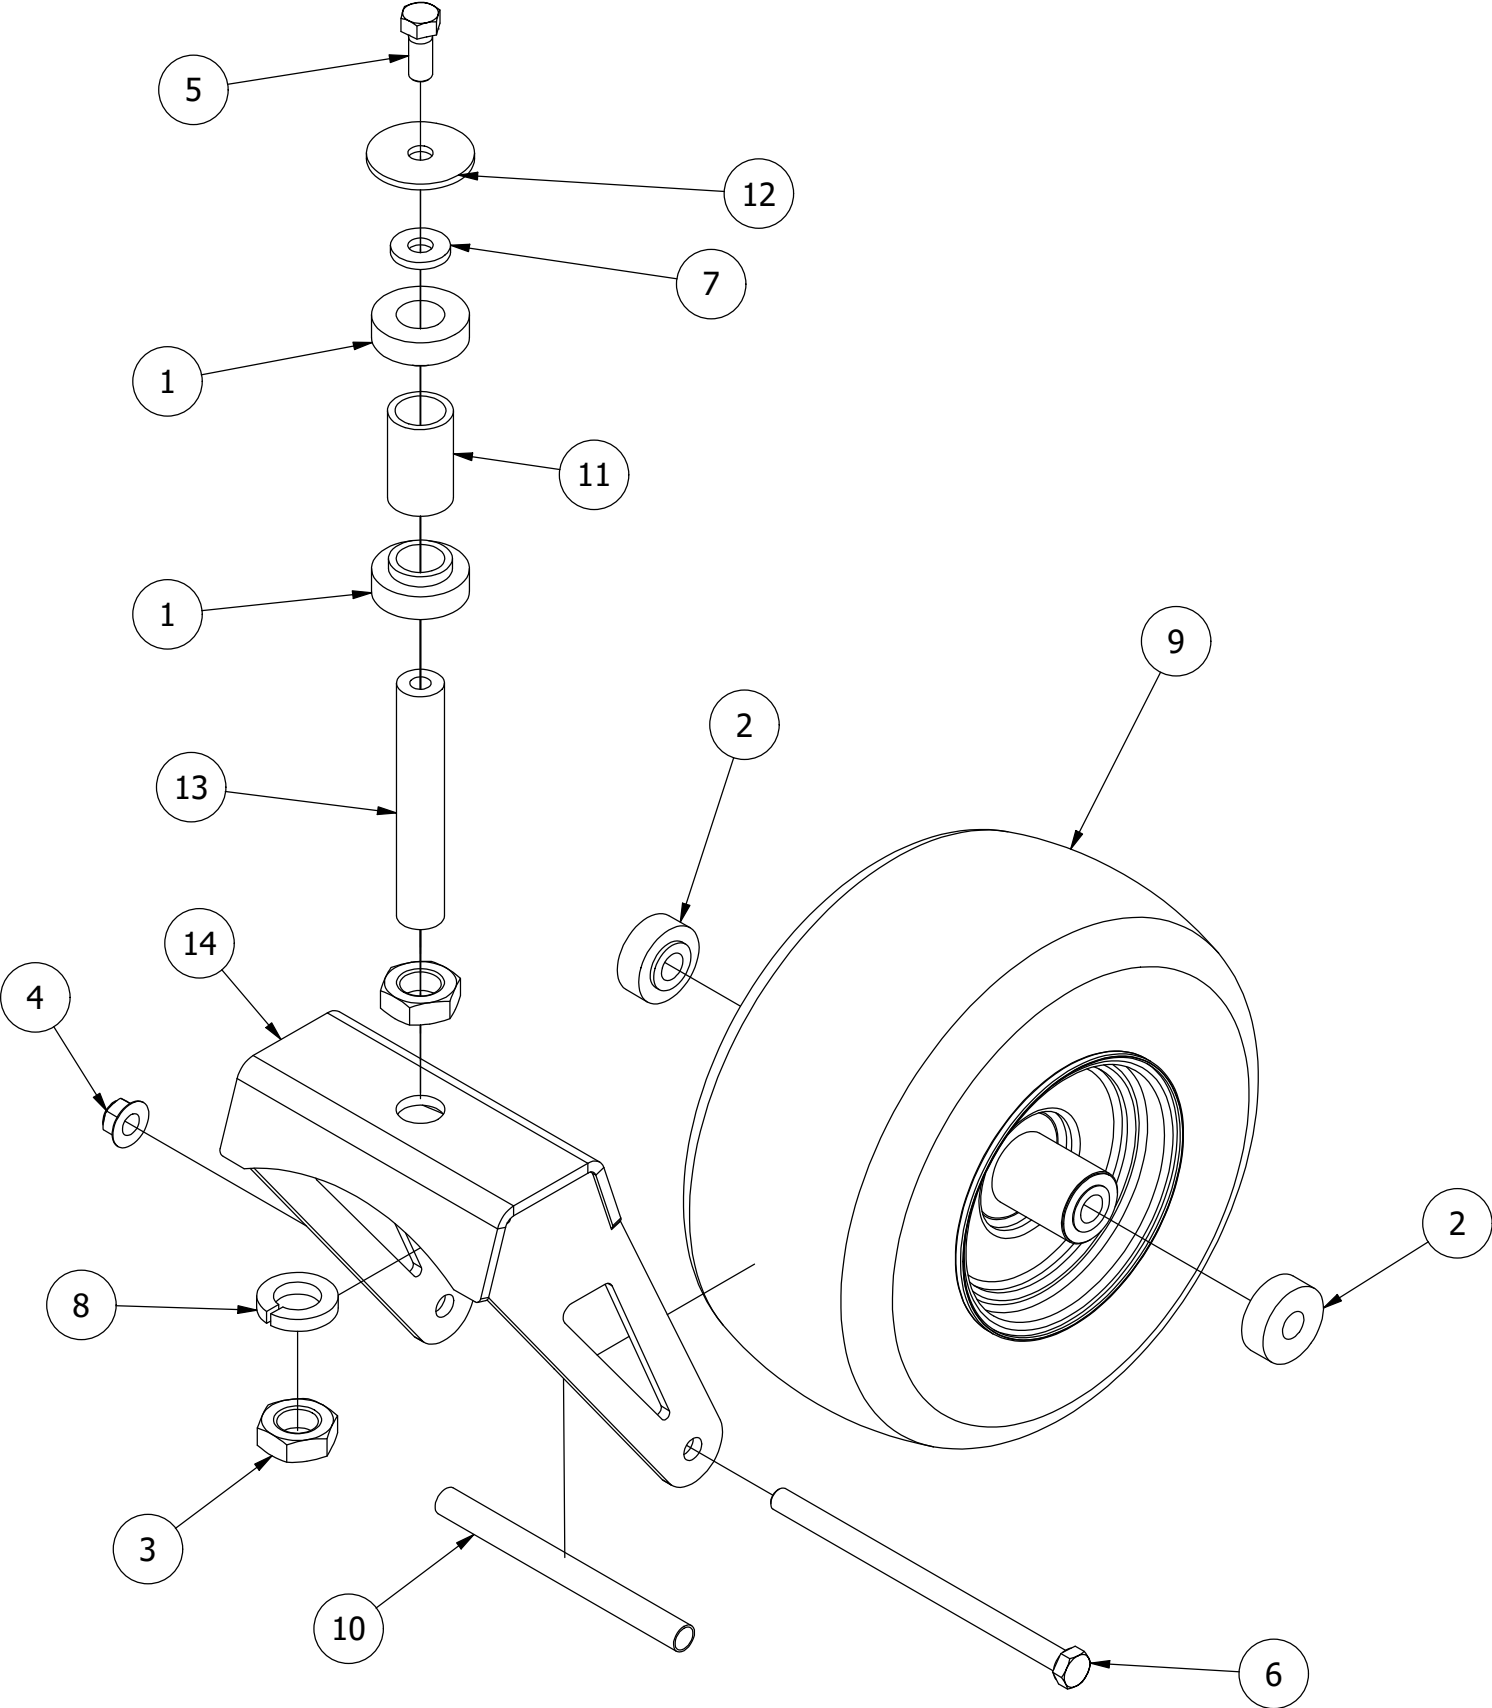

**RZ Pro Mower
Parts Manual 2022**

Table of Contents

FRONT FORK ASSEMBLY	3-4
PARK BRAKE ASSEMBLY	5-6
FLOORBOARD AND DECK HEIGHT PEDAL ASSEMBLY	7-8
DECK HEIGHT ADJUSTER ASSEMBLY	9-10
DECK ASSIST SPRING ASSEMBLY	11-12
DRIVE ARM ASSEMBLY.....	13-14
SEAT MOUNTING ASSEMBLY	15-16
BATTERY ASSEMBLY	17-18
CONSOLE ASSEMBLY	19-20
GAS TANK ASSEMBLY.....	21-22
IDLER PULLEY ASSEMBLY.....	23-24
ENGINE COWLING ASSEMBLY	25-26
TRANSMISSION ASSEMBLY	27-28
KAWASAKI ENGINES ASSEMBLY	29-30
25 HP BRIGGS ENGINE ASSEMBLY.....	31-32
KOHLER 26HP 7000 ENGINE ASSEMBLY.....	33-34
54" DECK SCALPING WHEELS AND STABILIZER ASSEMBLY.....	35-36
54" SPINDLES, BLADES, PULLEYS, AND COVERS	37-38
54" DECK IDLER ASSEMBLY.....	39-40
61" DECK SCALPING WHEELS AND STABILIZER ASSEMBLY.....	41-42
61" SPINDLES, BLADES, PULLEYS, AND COVERS	43-44
61" DECK IDLER ASSEMBLY.....	45-46
DECK CHUTE ASSEMBLY	47-48
DECK SPINDLE ASSEMBLY.....	49-50
DECALS.....	51

Front Fork Assembly

Front Fork Assembly			
ITEM	QTY	PART NUMBER	DESCRIPTION
1	2	410-0006-00	1" INSERT BEARING
2	2	410-0014-00	Mower Caster Wheel Bearing
3	2	413-0063-00	1"-8 FIN HEX JAM NUT ZC
4	1	413-1005-00	1/2-13 NYLON INSERT FLANGE NUT ZINC YELLOW
5	1	418-0002-00	1/2-20 X 1-1/4 HEX FLANGE BOLT GR 8 ZC YELLOW
6	1	418-0003-00	1/2-13 X 8-1/2 HEX C/S GR 5 ZINC YELLOW
7	1	419-0003-00	1/2 FENDER WASHER 1-1/4" OD ZINC
8	1	419-0024-00	1" L/W MED SPLIT ZC
9	1	422-0027-00	RZ/RT Pro Front Tire Assembly-Smooth Tread
10	1	425-0010-00	Mower Caster Fork Wheel Spacer
11	1	425-0011-00	Caster Fork Shaft Bearing Spacer
12	1	426-0006-00	Mower Caster Shaft Washer
13	1	437-0028-00	2021 Mower Caster Shaft
14	1	490-0046-00	RZ Caster Fork Assembly