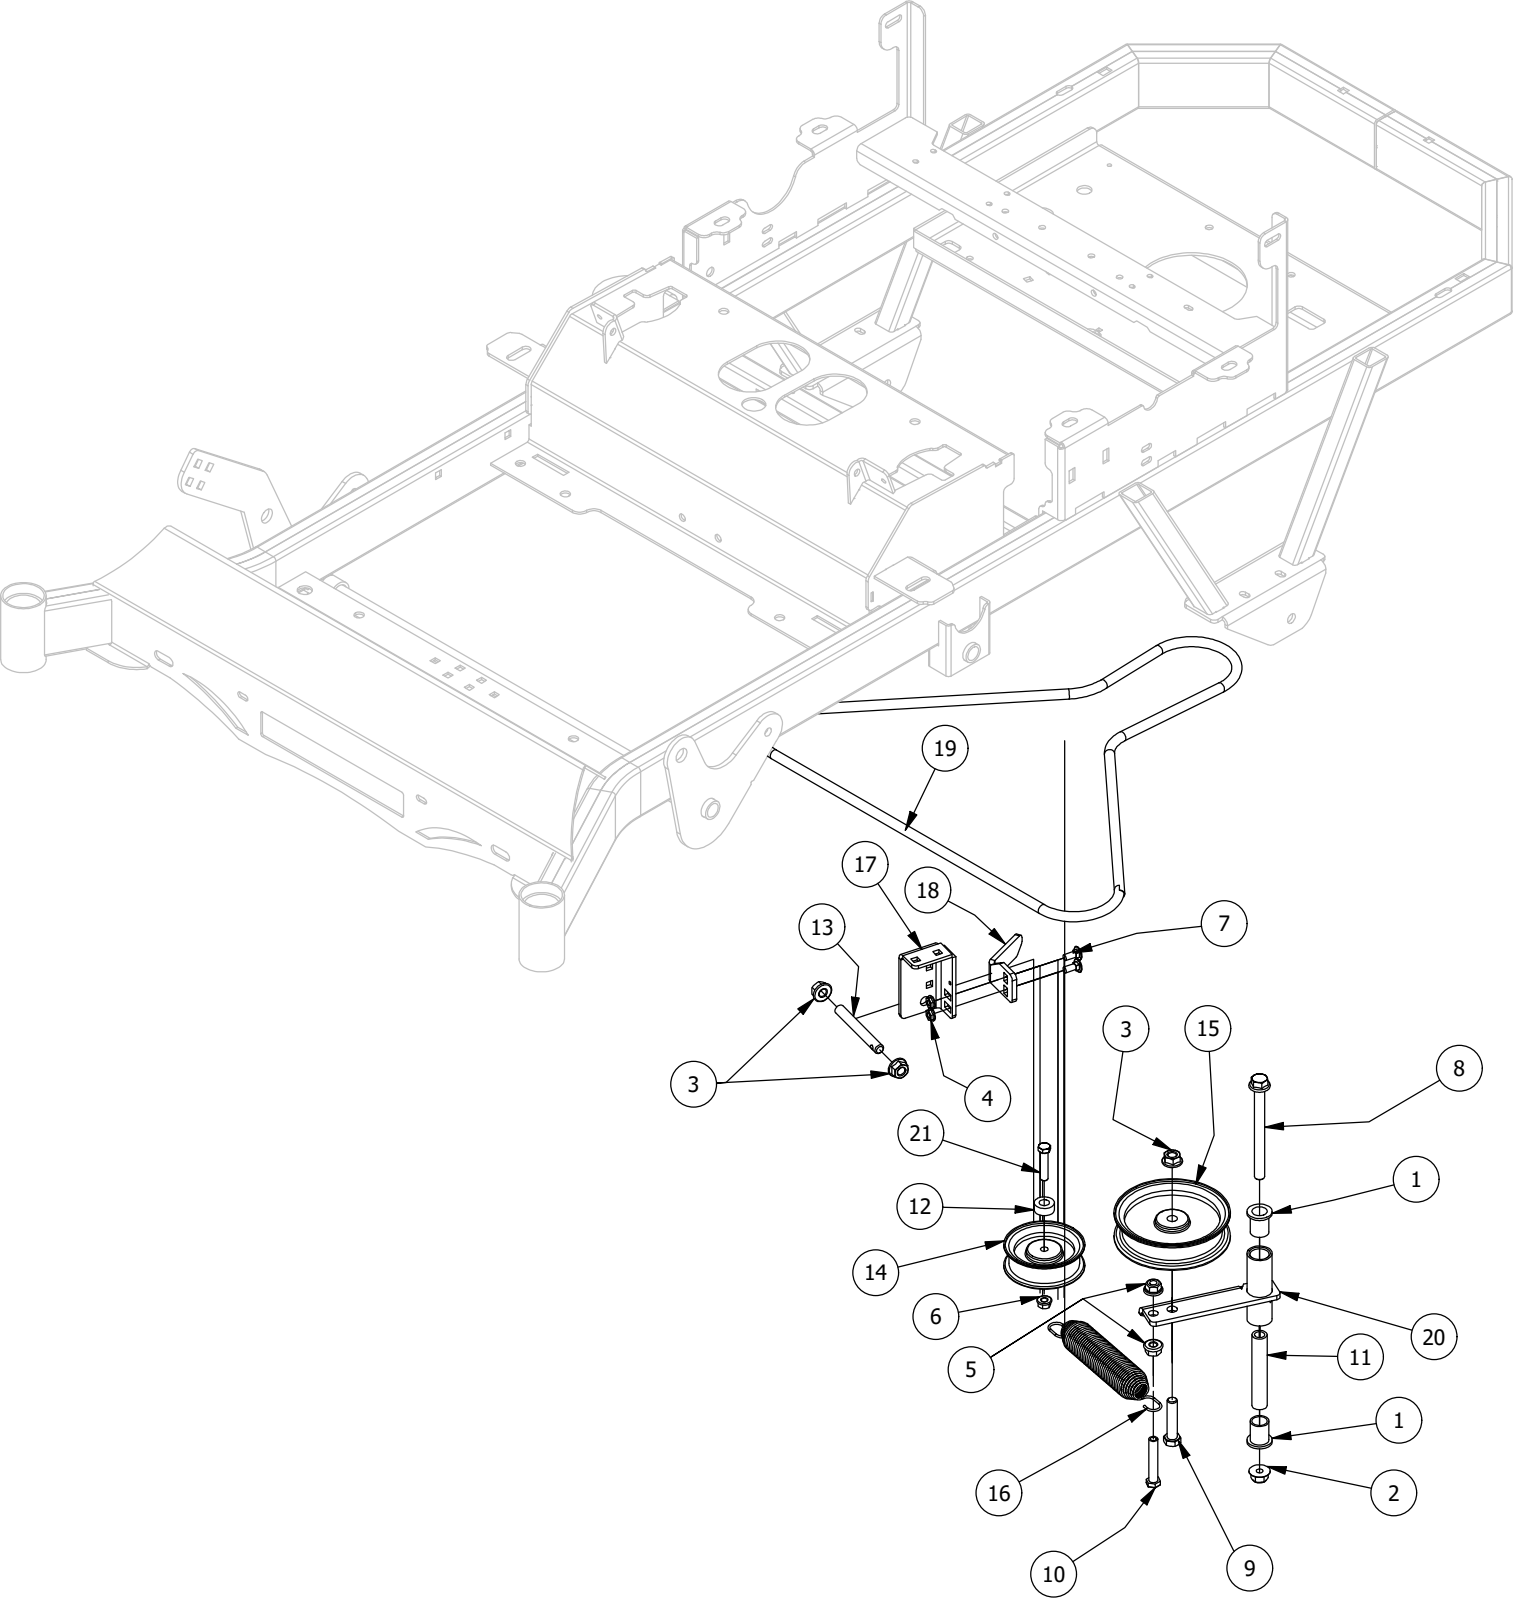

Idler Pulley Assembly

Idler Pulley Assembly			
ITEM	QTY	PART NUMBER	DESCRIPTION
1	2	410-0007-00	3/4" ID X 15/16" OD X 1-1/8" LENGTH FLANGE BUSHING
2	1	413-0002-00	1/2-13 NYLON INSERT FLANGE LOCKNUT ZC YELLOW
3	3	413-0005-00	1/2-13 HEX FLANGE NUT W/SERR ZINC YELLOW
4	2	413-0006-00	5/16-18 HEX FLANGE NUT W/SERR ZINC
5	2	413-0011-00	7/16-14 HEX FLANGE NUT W/SERR ZINC YELLOW
6	1	413-0020-00	3/8-16 HEX FLANGE NUT W/SERR ZINC YELLOW
7	2	418-0008-00	5/16-18 X 3/4 CARRIAGE BOLT ZINC
8	1	418-0009-00	1/2-13 X 5-1/2 HEX FLANGE BOLT GR 8 ZY
9	1	418-0012-00	1/2-13 X 2-1/4 HEX C/S GR 5 ZINC
10	1	418-0013-00	7/16-14 X 2-1/2 HEX C/S GR 5 ZINC
11	1	425-0006-00	Mower Inner Idler Spacer
12	1	425-0007-00	Mower Pulley Spacer
13	1	430-0001-00	Mower Pump Spring Tensioner
14	1	433-0012-00	4" Diesel and Economy Mower Idler Pulley
15	1	433-0013-00	5-3/4" Idler Pulley, 7/16" Spacer Assembly
16	1	434-0007-00	2019 Mower Deck Spring
17	1	439-0244-00	Deck Idler Puller Tensioning Bracket
18	1	439-0493-00	2021 TTQ Mower Ogura Clutch Bracket
19	1	461-0015-00	RZ TuffTorq Pump Belt 77.5" A belt
20	1	490-0018-00	Mower Pump Idler Assembly
21	1	618-2008-00	3/8"-16X1-3/4" Gr 8 C/S