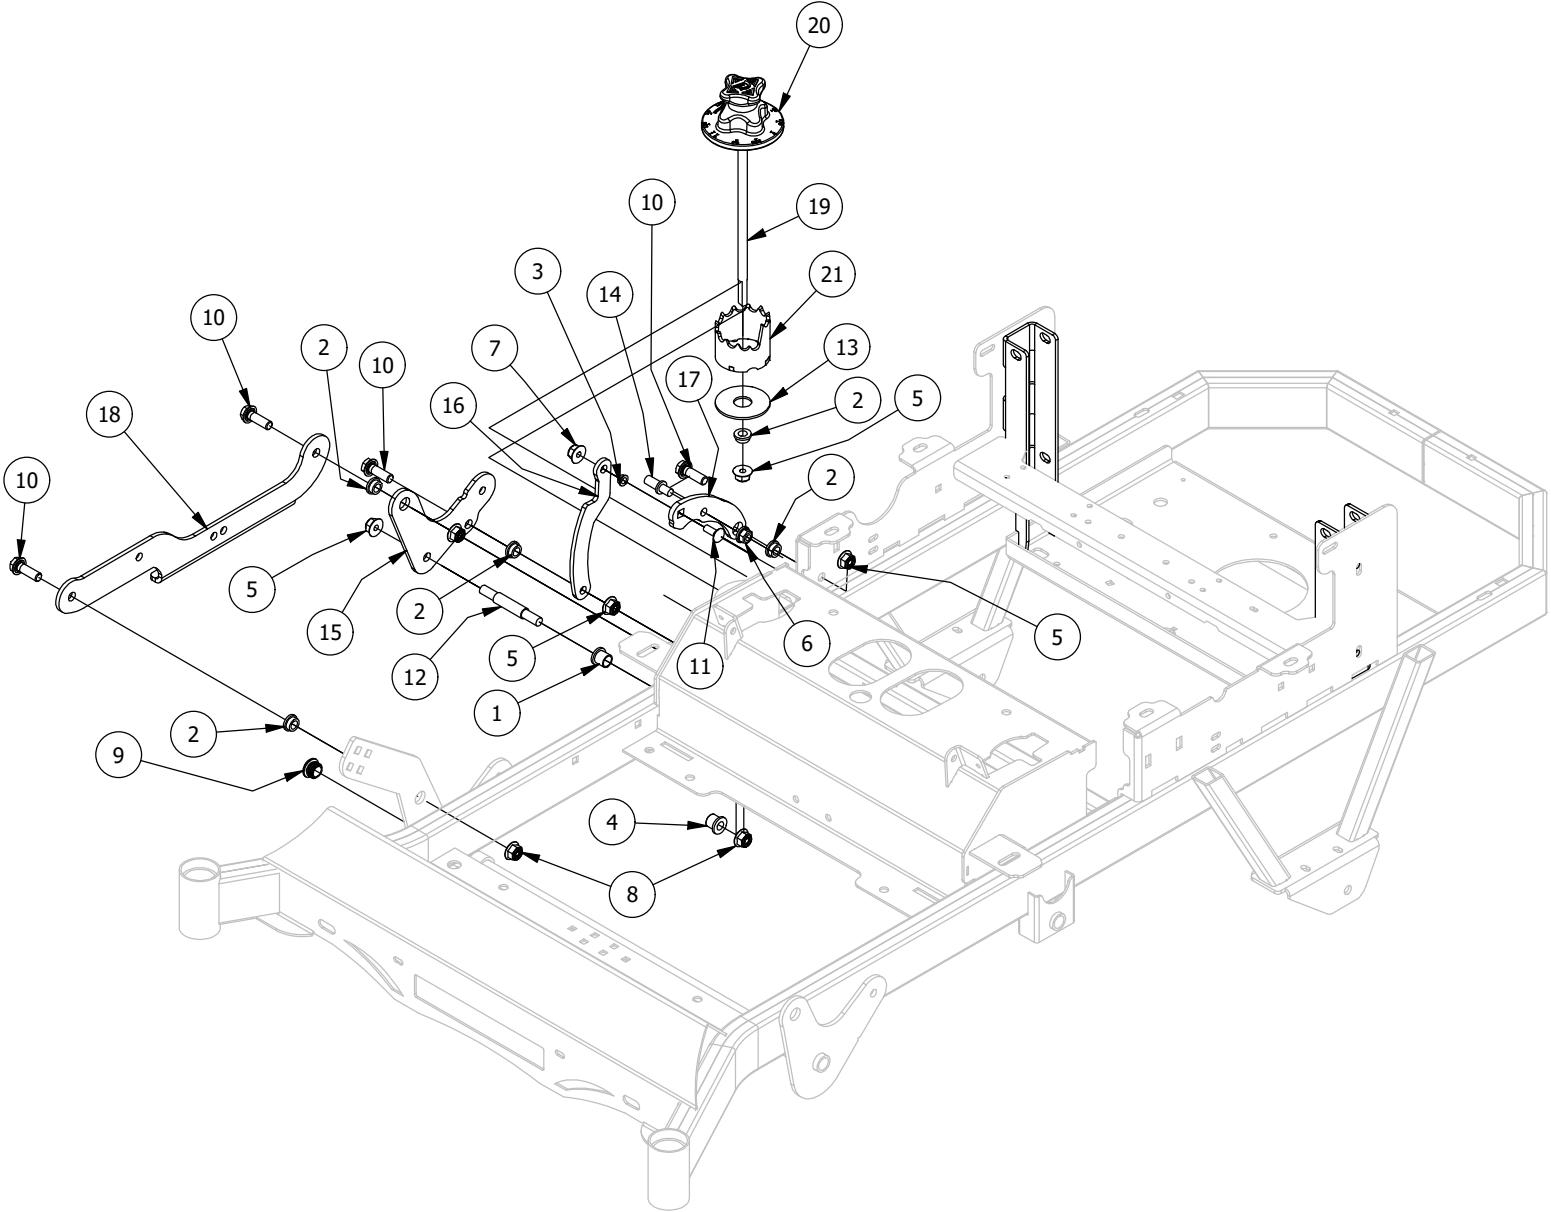

Deck Height Adjuster Assembly

Deck Height Adjuster Assembly

ITEM	QTY	PART NUMBER	DESCRIPTION
1	1	410-0008-00	5/8" ID X 3/4" OD X 3/4" LENGTH FLANGE BUSHING
2	5	410-0009-00	1/2" ID X 3/4" OD X 3/8" LENGTH FLANGE BUSHING
3	1	410-0067-00	Bronze Bushing
4	1	410-0068-00	.502 ID X .753 OD X .75 OAL X1 FL OD X .125 FL BUSHING
5	5	413-0002-00	1/2-13 NYLON INSERT FLANGE LOCKNUT ZC YELLOW
6	1	413-0011-00	7/16-14 HEX FLANGE NUT W/SERR ZINC YELLOW
7	1	413-0013-00	3/8-16 NYLON INSERT FLANGE L/NUT ZC
8	2	413-1005-00	1/2-13 NYLON INSERT FLANGE NUT ZINC YELLOW
9	1	414-0016-00	1" Round Tube Plug
10	4	418-0047-00	1/2-13 X 1-1/2 HEX FLANGE BOLT GR 8 ZINC YELLOW
11	1	418-0053-00	3/8-16 X 1 CARRIAGE BOLT ZINC YELLOW
12	1	418-0276-00	Rear Deck Height Bolt (Machined)
13	1	419-0031-00	1" ID x 3" Nylon Washer
14	1	420-0002-00	Mower Height Selector Pin
15	1	426-0458-00	RZC Deck Height Bracket Right Side
16	1	426-0459-00	RZC Deck Lift Link Plate
17	1	426-0460-00	RZC Deck Lift Pin Plate
18	1	435-0021-00	Mower TTQ Deck Height Arm Right Link
19	1	435-0026-00	RZ-C Mower Deck Height Selector Shaft
20	1	445-0004-00	2020 RZ Deck Height Selector Knob
21	1	490-0451-02	2021 RZC Deck Height Cam Assembly