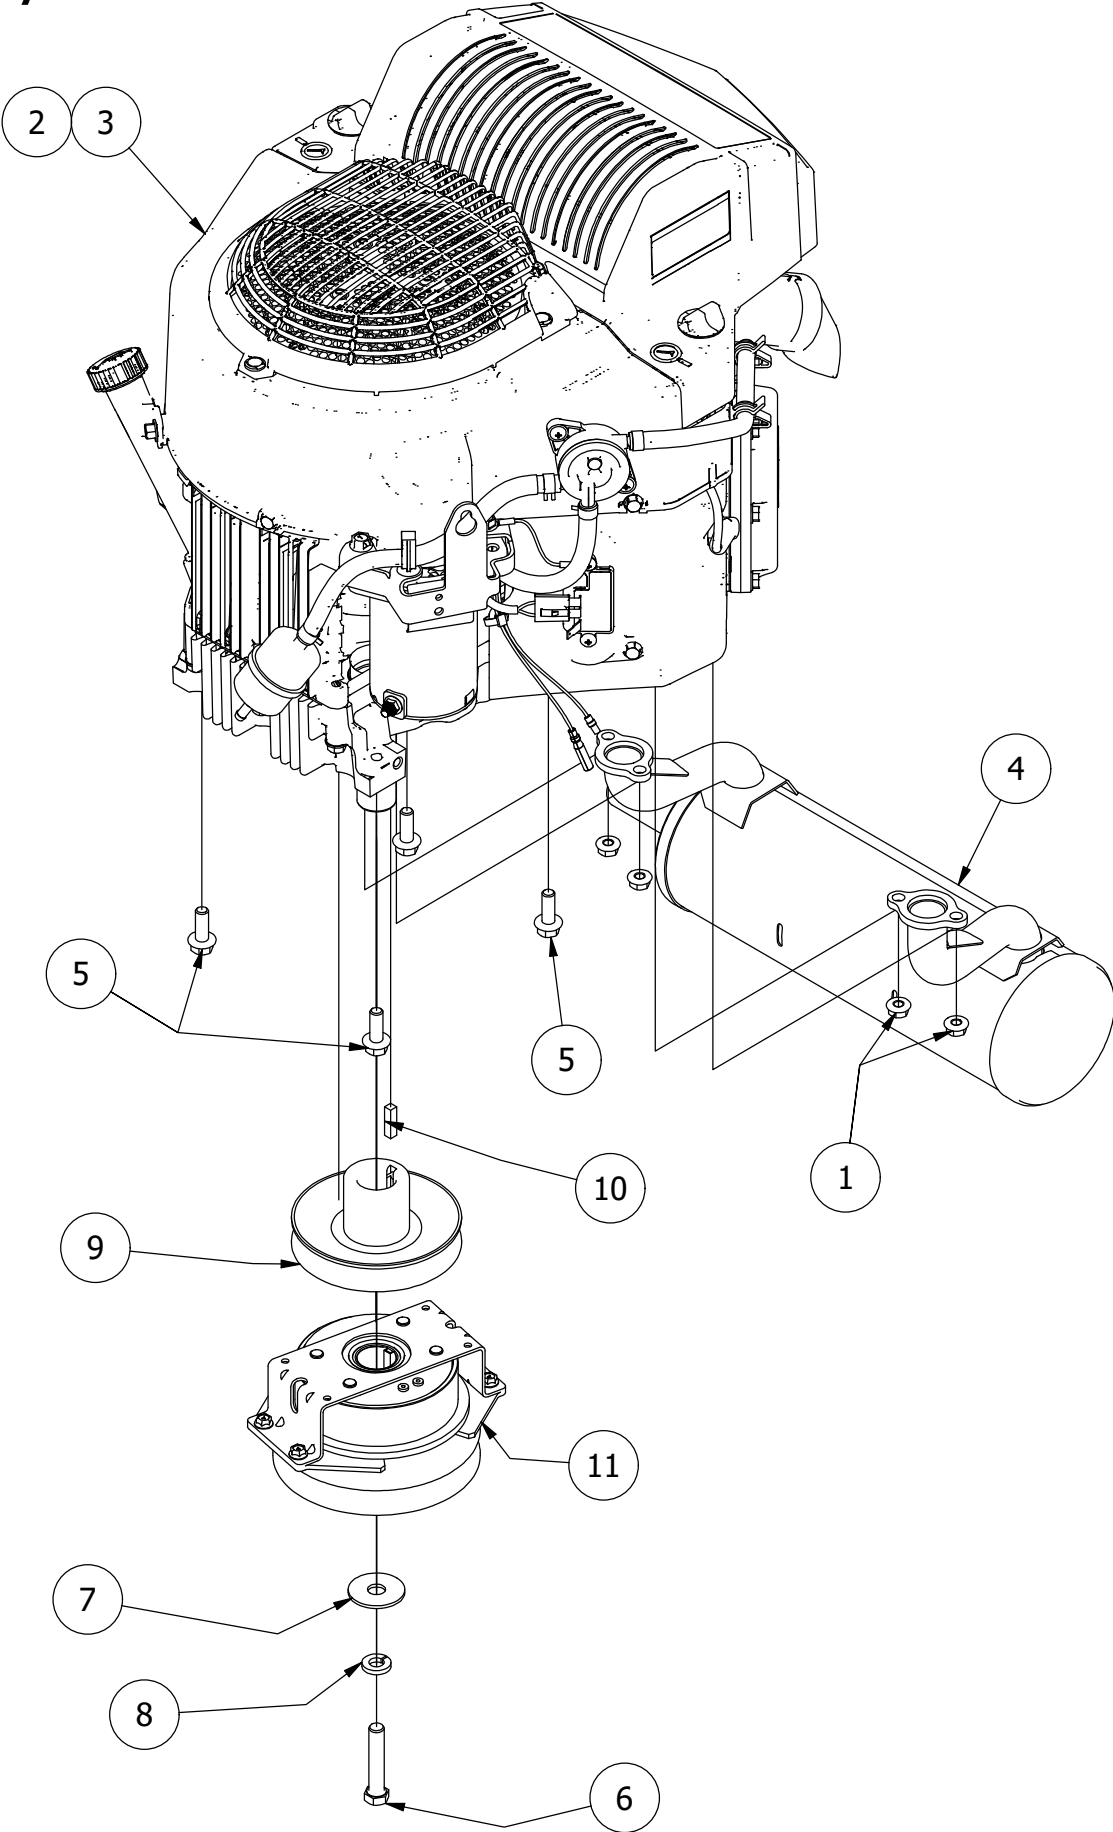

Kawasaki Engines Assembly

Kawasaki Engines Assembly			
ITEM	QTY	PART NUMBER	DESCRIPTION
1	4	413-0009-00	M8-1.25 HEX FLANGE TOPLOCK NUT ZINC
2	1	415-0003-00	Kawasaki FR730V-AS27-R Engine
3	1	415-0021-00	Kawasaki FR691V Engine
4	1	415-0074-00	2019 Exhaust System for Kawasaki FR, FS and FT
5	4	418-0023-00	3/8-16 X 1-1/8 IND HWH W/SERR TRI LOB ZY
6	1	418-0223-00	TTQ Clutch Bolt
7	1	419-0001-00	1/2" X 1-5/8 BELLEVILLE CUP WASHER ZINC YELLOW
8	1	419-0005-00	7/16 SPLIT LOCKWASHER GR 8 ZC YELLOW
9	1	433-0002-00	Drive Pulley, B Belt
10	1	442-0001-00	1/4 X 1 SQUARE KEY STOCK
11	1	470-0004-00	Mower TTQ Ogura Clutch