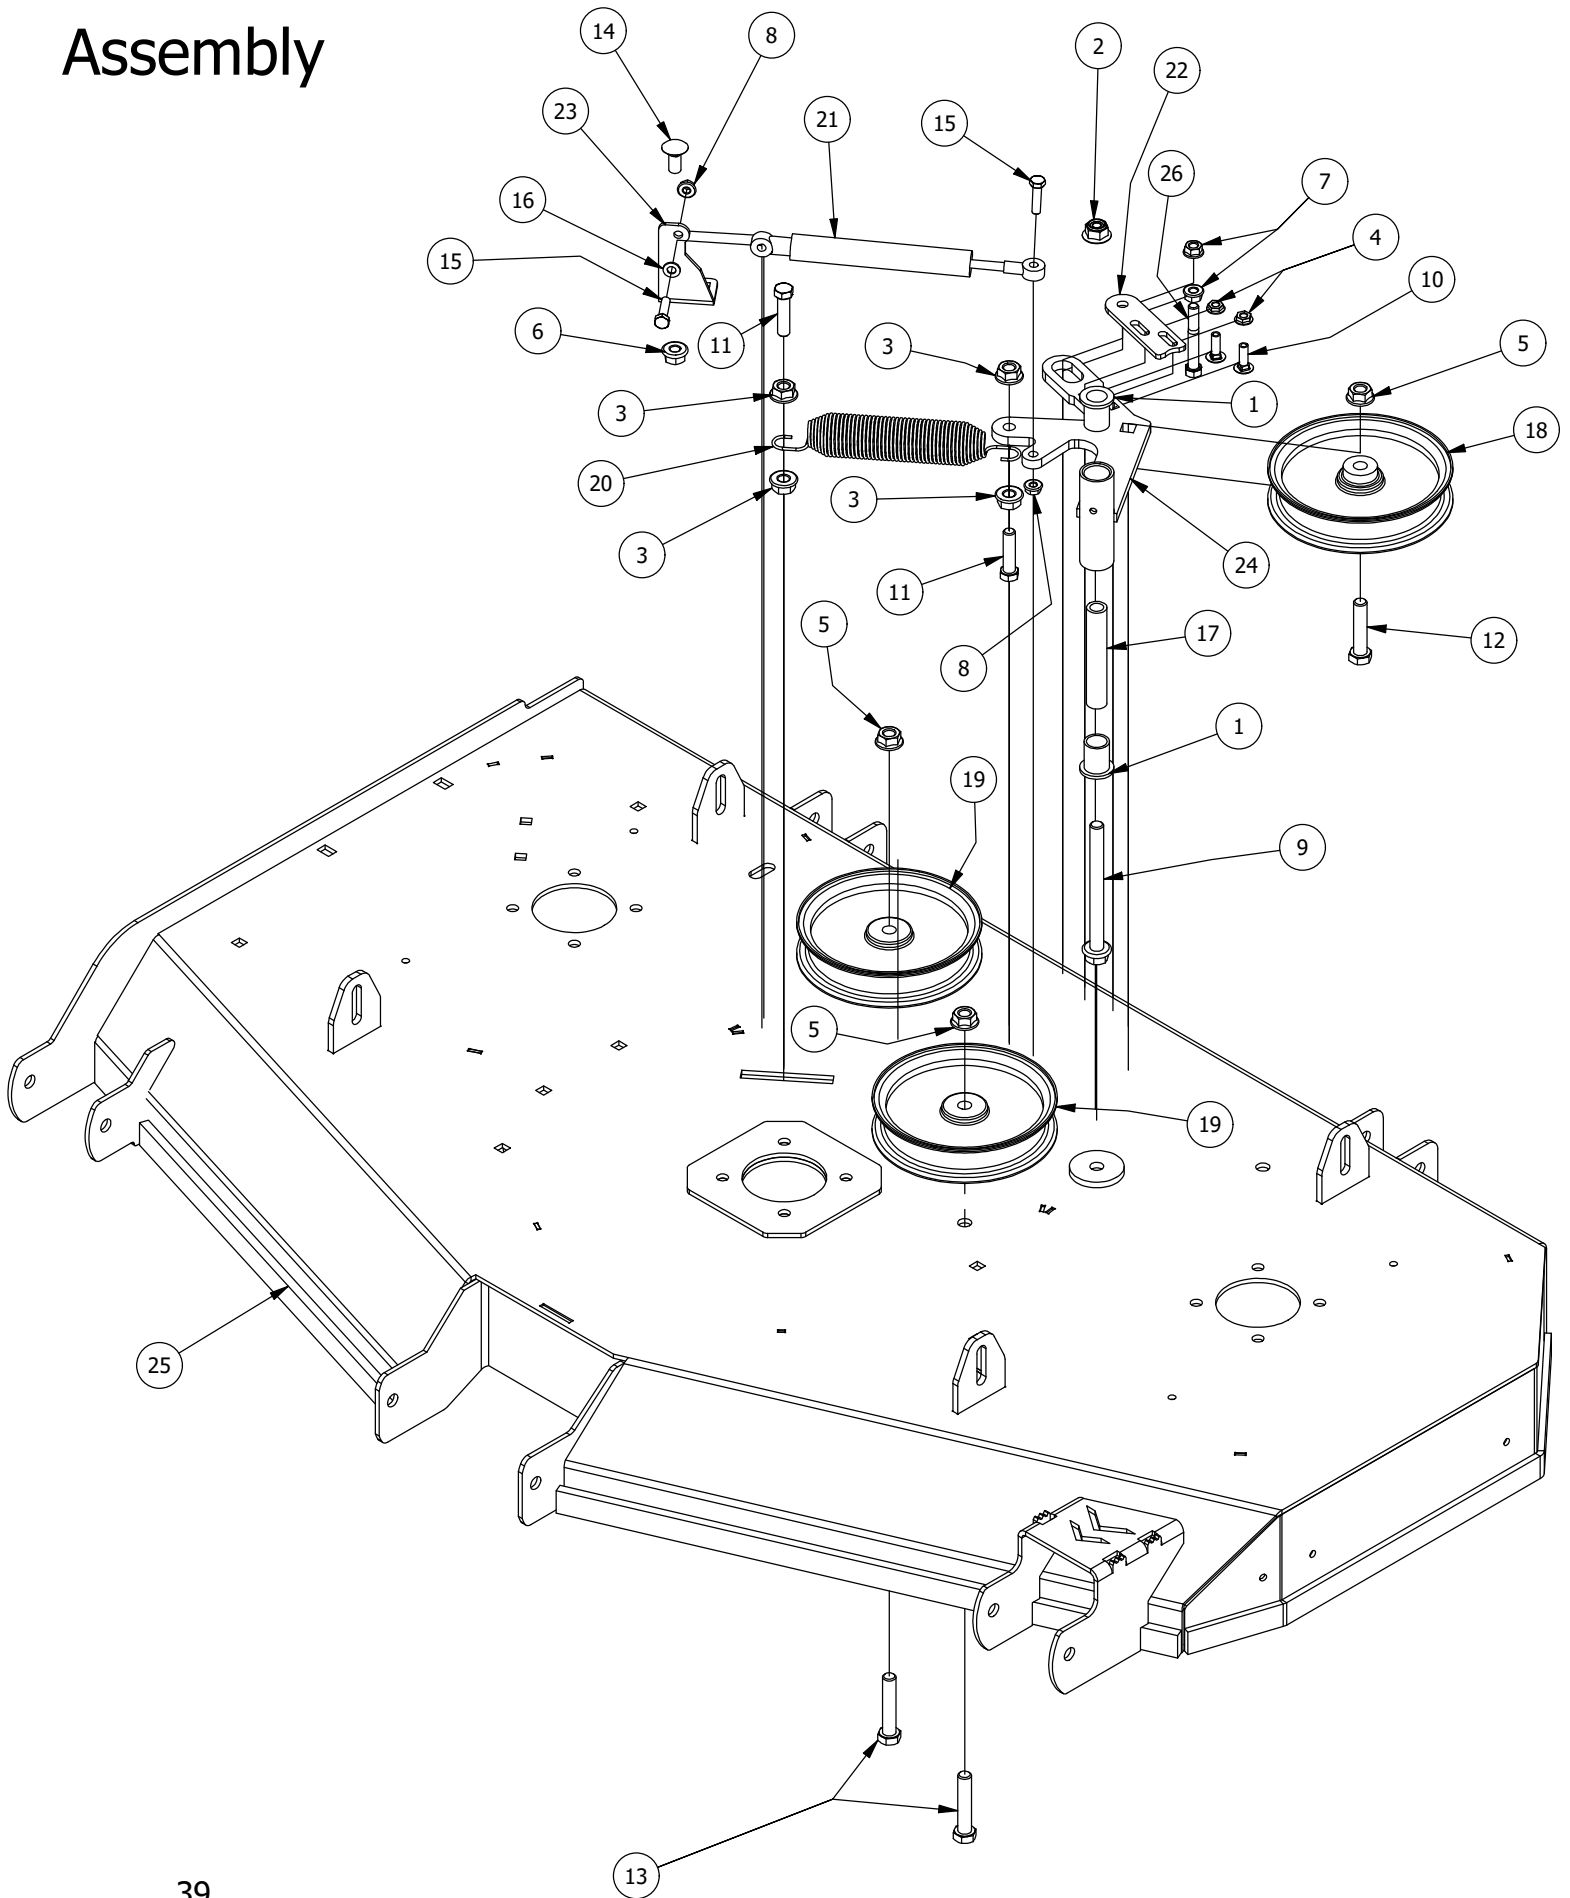

54" Deck Idler Assembly

54" Deck Assembly 2

ITEM	QTY	PART NUMBER	DESCRIPTION
1	2	410-0007-00	3/4" ID X 15/16" OD X 1-1/8" LENGTH FLANGE BUSHING
2	1	413-0002-00	1/2-13 NYLON INSERT FLANGE LOCKNUT ZC YELLOW
3	4	413-0005-00	1/2-13 HEX FLANGE NUT W/SERR ZINC YELLOW
4	2	413-0006-00	5/16-18 HEX FLANGE NUT W/SERR ZINC
5	3	413-0010-00	1/2-13 HEX FLANGE NUT W/SERR ZINC
6	1	413-0011-00	7/16-14 HEX FLANGE NUT W/SERR ZINC YELLOW
7	2	413-0020-00	3/8-16 HEX FLANGE NUT W/SERR ZINC YELLOW
8	2	413-0027-00	5/16-18 NYLON INSERT FLANGE LOCKNUT ZC YELLOW
9	1	418-0009-00	1/2-13 X 5-1/2 HEX FLANGE BOLT GR 8 ZY
10	2	418-0010-00	5/16-18 X 1 CARRIAGE BOLT ZC/YEL
11	2	418-0011-00	7/16-14X 1-3/4 HEX C/S GR5 ZINC Yellow
12	1	418-0012-00	1/2-13 X 2-1/4 HEX C/S GR 5 ZINC
13	2	418-0014-00	1/2-13 X 2-1/2 HEX FLANGE BOLT GR 8 ZC YELLOW
14	1	418-0017-00	7/16-14 X 1 CARRIAGE BOLT ZINC
15	2	418-0109-00	5/16- 18 x 1 1/4 Hex C/S (GR.8) ZC/Yel
16	1	419-0016-00	5/16" ID X 5/8" OD X 1/16" THK BRONZE WASHER
17	1	425-0006-00	Mower Inner Idler Spacer
18	1	433-0014-00	6-3/4" Idler Pulley, 7/16" Spacer Assembly
19	2	433-0015-00	6-3/4" Idler Pulley, 15/16" Spacer Assembly
20	1	434-0007-00	2019 Mower Deck Spring
21	1	434-0009-00	Idler Gas Spring
22	1	439-0257-00	Deck Idler Pulley Belt Retainer Brkt
23	1	439-0335-00	Deck Belt Idler Damper Mounting Bracket
24	1	490-0019-00	Mower Deck Idler Pulley Arm Assembly
25	1	490-0064-00	2020 54" RZ Deck Assembly
26	1	618-2078-00	3/8-16 x 2-3/4 Hex C/S GR2 Zinc