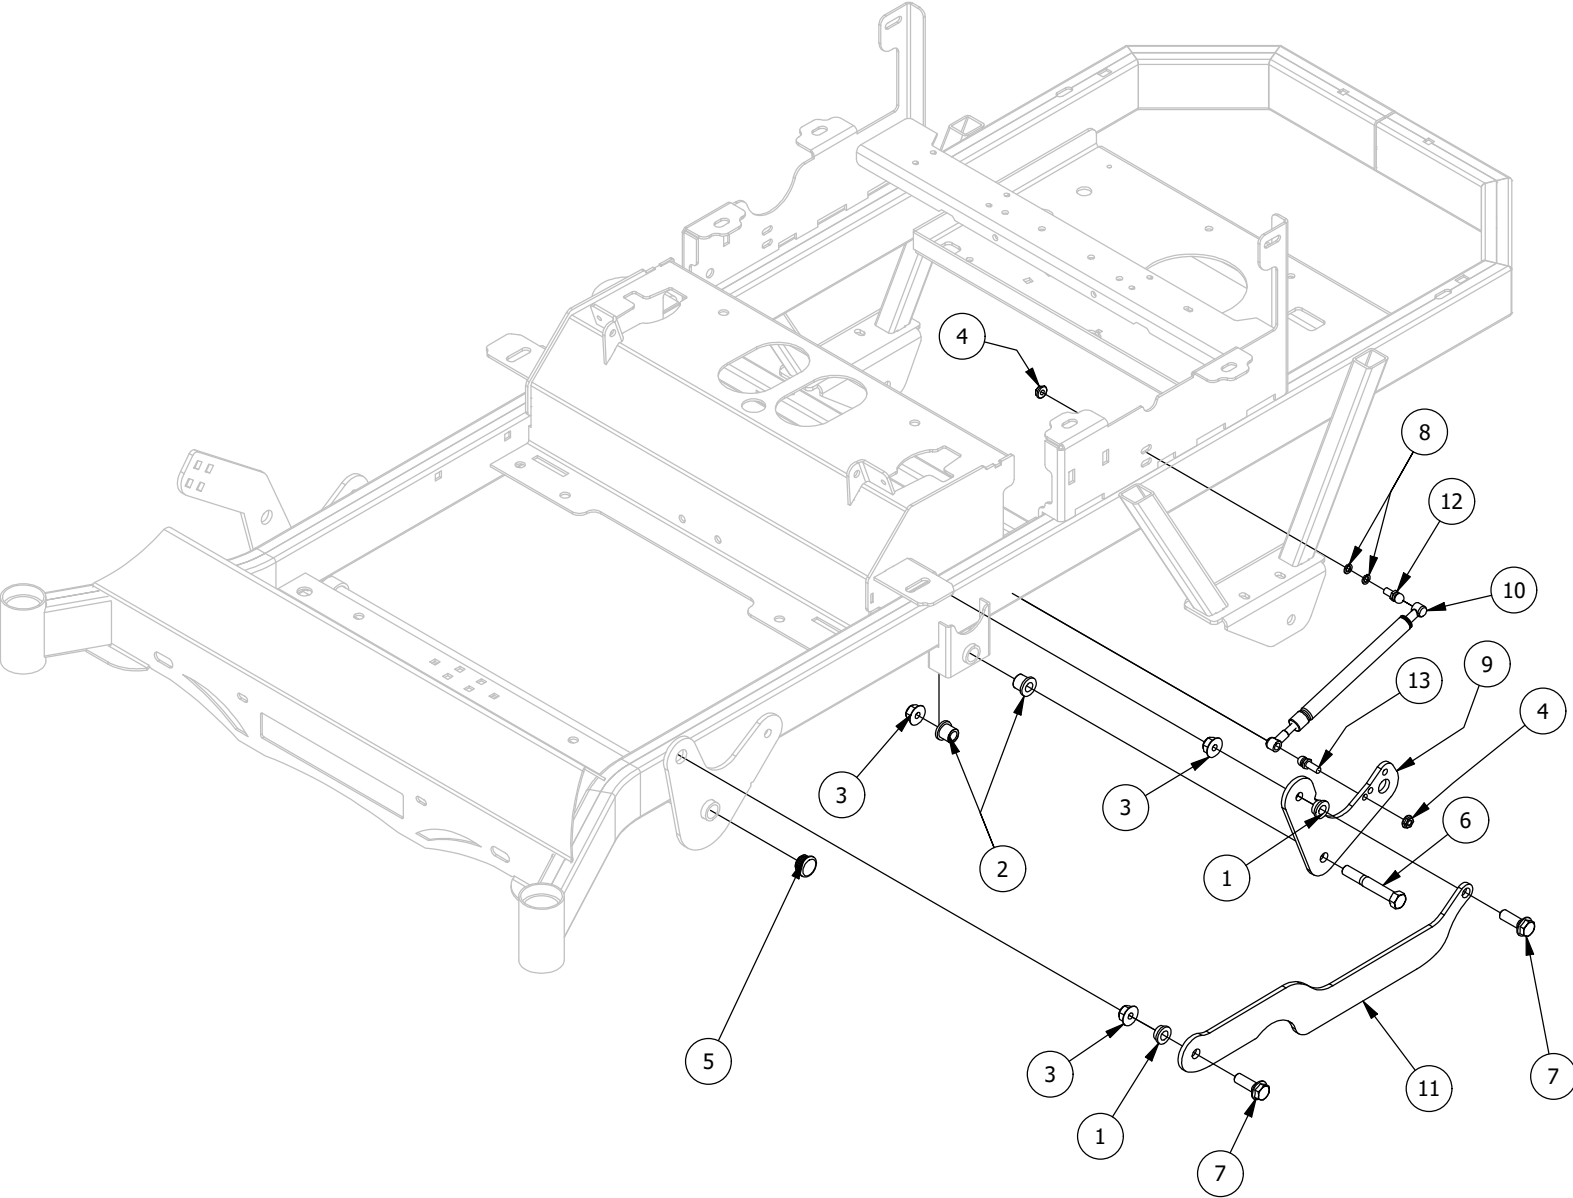

Deck Assist Spring Assembly

Deck Assist Spring Assembly

ITEM	QTY	PART NUMBER	DESCRIPTION
1	2	410-0009-00	1/2" ID X 3/4" OD X 3/8" LENGTH FLANGE BUSHING
2	2	410-0068-00	.502 ID X .753 OD X .75 OAL X1 FL OD X .125 FL BUSHING
3	3	413-0002-00	1/2-13 NYLON INSERT FLANGE LOCKNUT ZC YELLOW
4	2	413-0006-00	5/16-18 HEX FLANGE NUT W/SERR ZINC
5	1	414-0016-00	1" Round Tube Plug
6	1	418-0042-00	1/2-13 X 3-1/2 HEX C/S GR 5 ZINC YELLOW
7	2	418-0047-00	1/2-13 X 1-1/2 HEX FLANGE BOLT GR 8 ZINC YELLOW
8	2	419-0009-00	5/16 SPLIT LOCKWASHER ZINC
9	1	431-0008-00	2020 RZ Left Rear Deck Height Control Arm
10	1	434-0008-00	RZ Deck Assist Gas Spring
11	1	435-0015-00	Mower Deck Height Left Link Arm
12	1	487-0005-00	Control Arm Damper Ball Stud
13	1	487-0008-00	Control Arm Damper Ball Stud 3/4" Thread