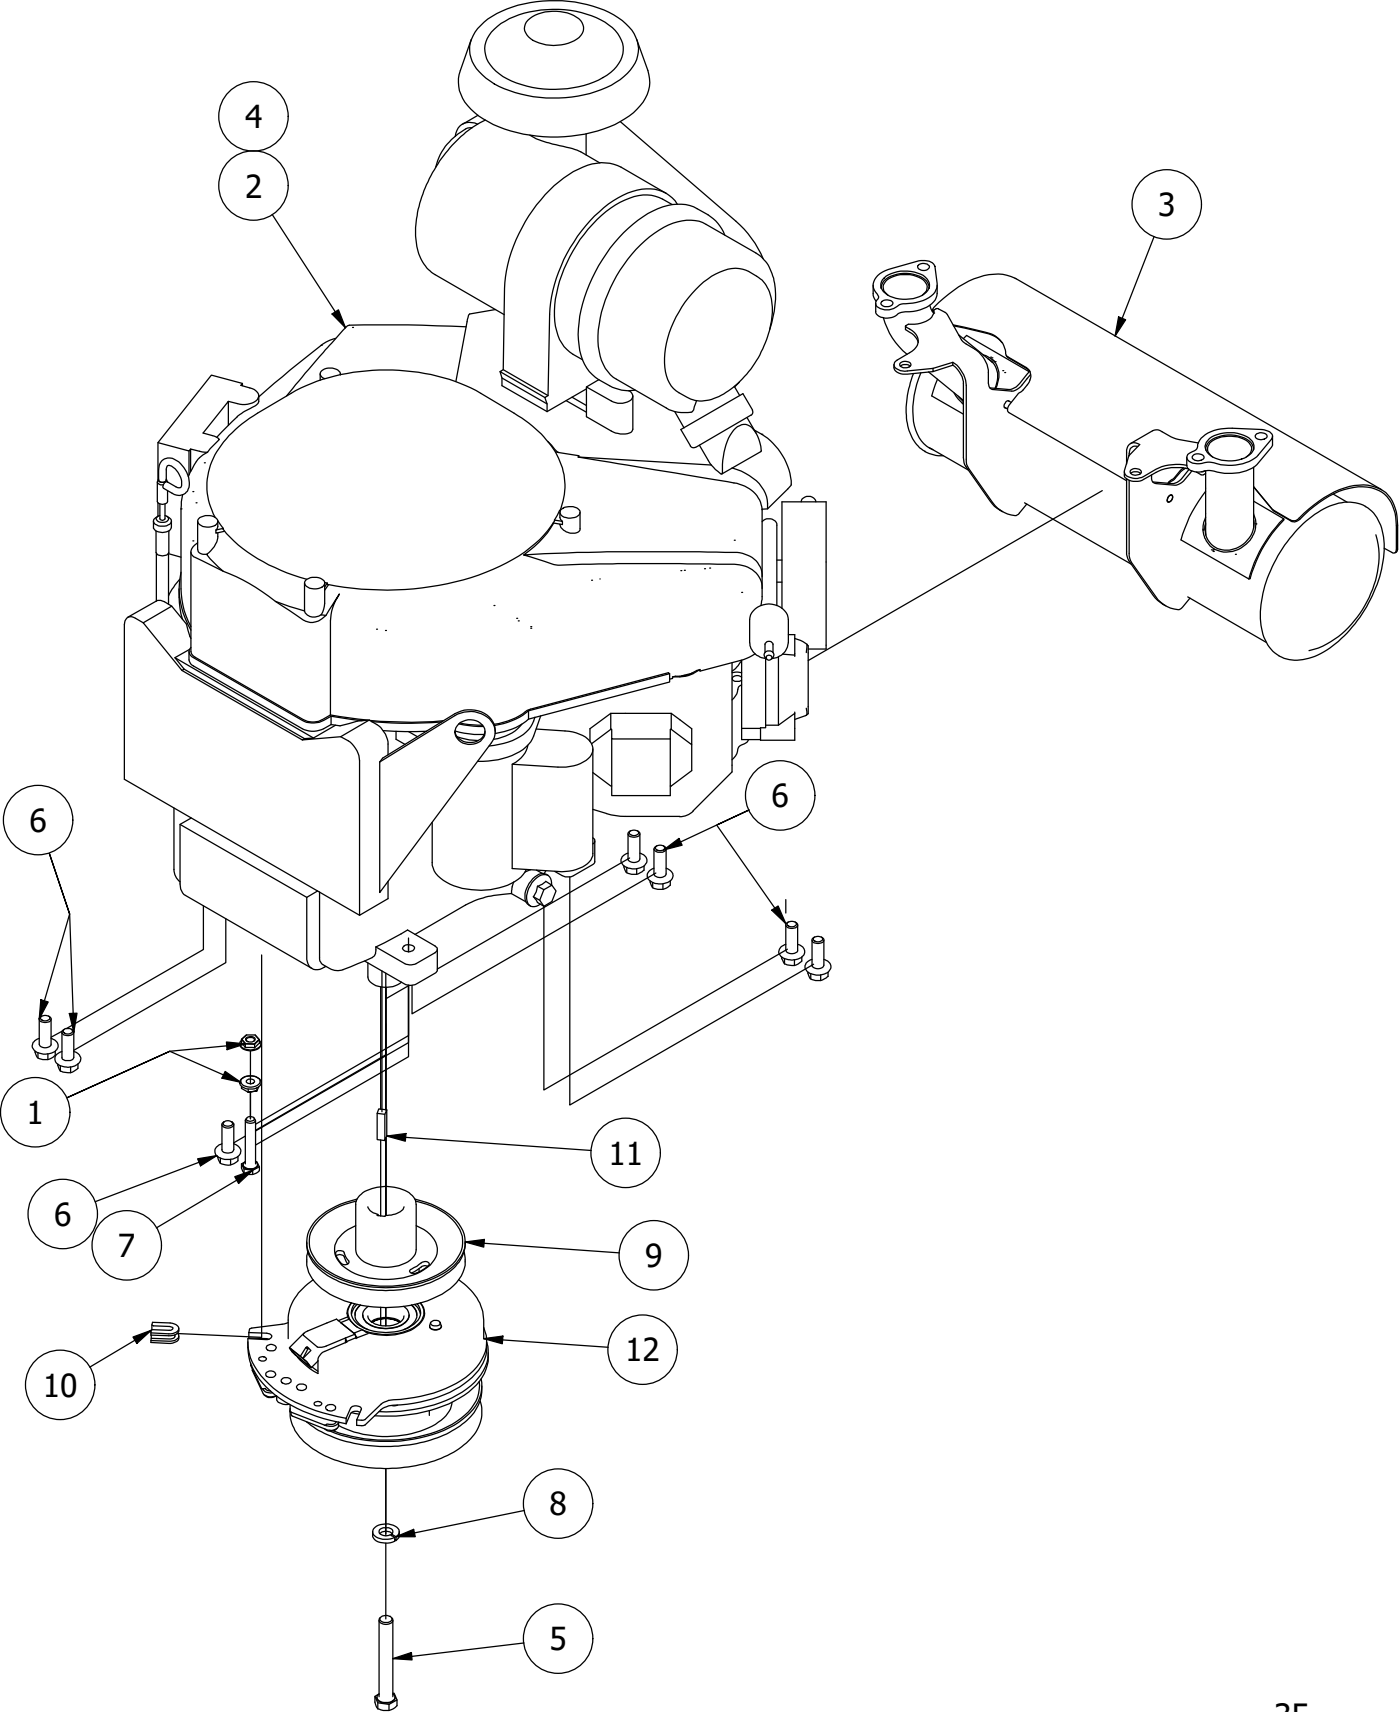

36HP Vanguard Engine Assembly

36HP Vanguard Engine Assembly

ITEM	QTY	PART NUMBER	DESCRIPTION
1	2	413-0006-00	5/16-18 HEX FLANGE NUT W/SERR ZINC
2	1	415-0009-00	B&S 993CC, 36 HP Vanguard Series Engine
3	1	415-0086-00	Exhaust System w/ Insulated Muffler for Vanguard 28/32/36/37
4	1	416-0061-00	Vanguard Oil Drain Hose with Cap 11.5 L
5	1	418-0022-00	7/16-20 X 3 HEX C/S GR 8 ZC YELLOW
6	7	418-0023-00	3/8-16 X 1-1/8 IND HWH W/SERR TRI LOB ZY
7	1	418-0024-00	5/16-18 X 1-3/4 HEX C/S GR 5 ZINC
8	1	419-0005-00	7/16 SPLIT LOCKWASHER GR 8 ZC YELLOW
9	1	433-0001-00	Mower Hydraulic Pump Drive Pulley, A Belt
10	1	437-0025-00	Mower Rotation Stop Brkt Sleeve
11	1	442-0001-00	1/4 X 1 SQUARE KEY STOCK
12	1	470-0002-00	PTO Clutch