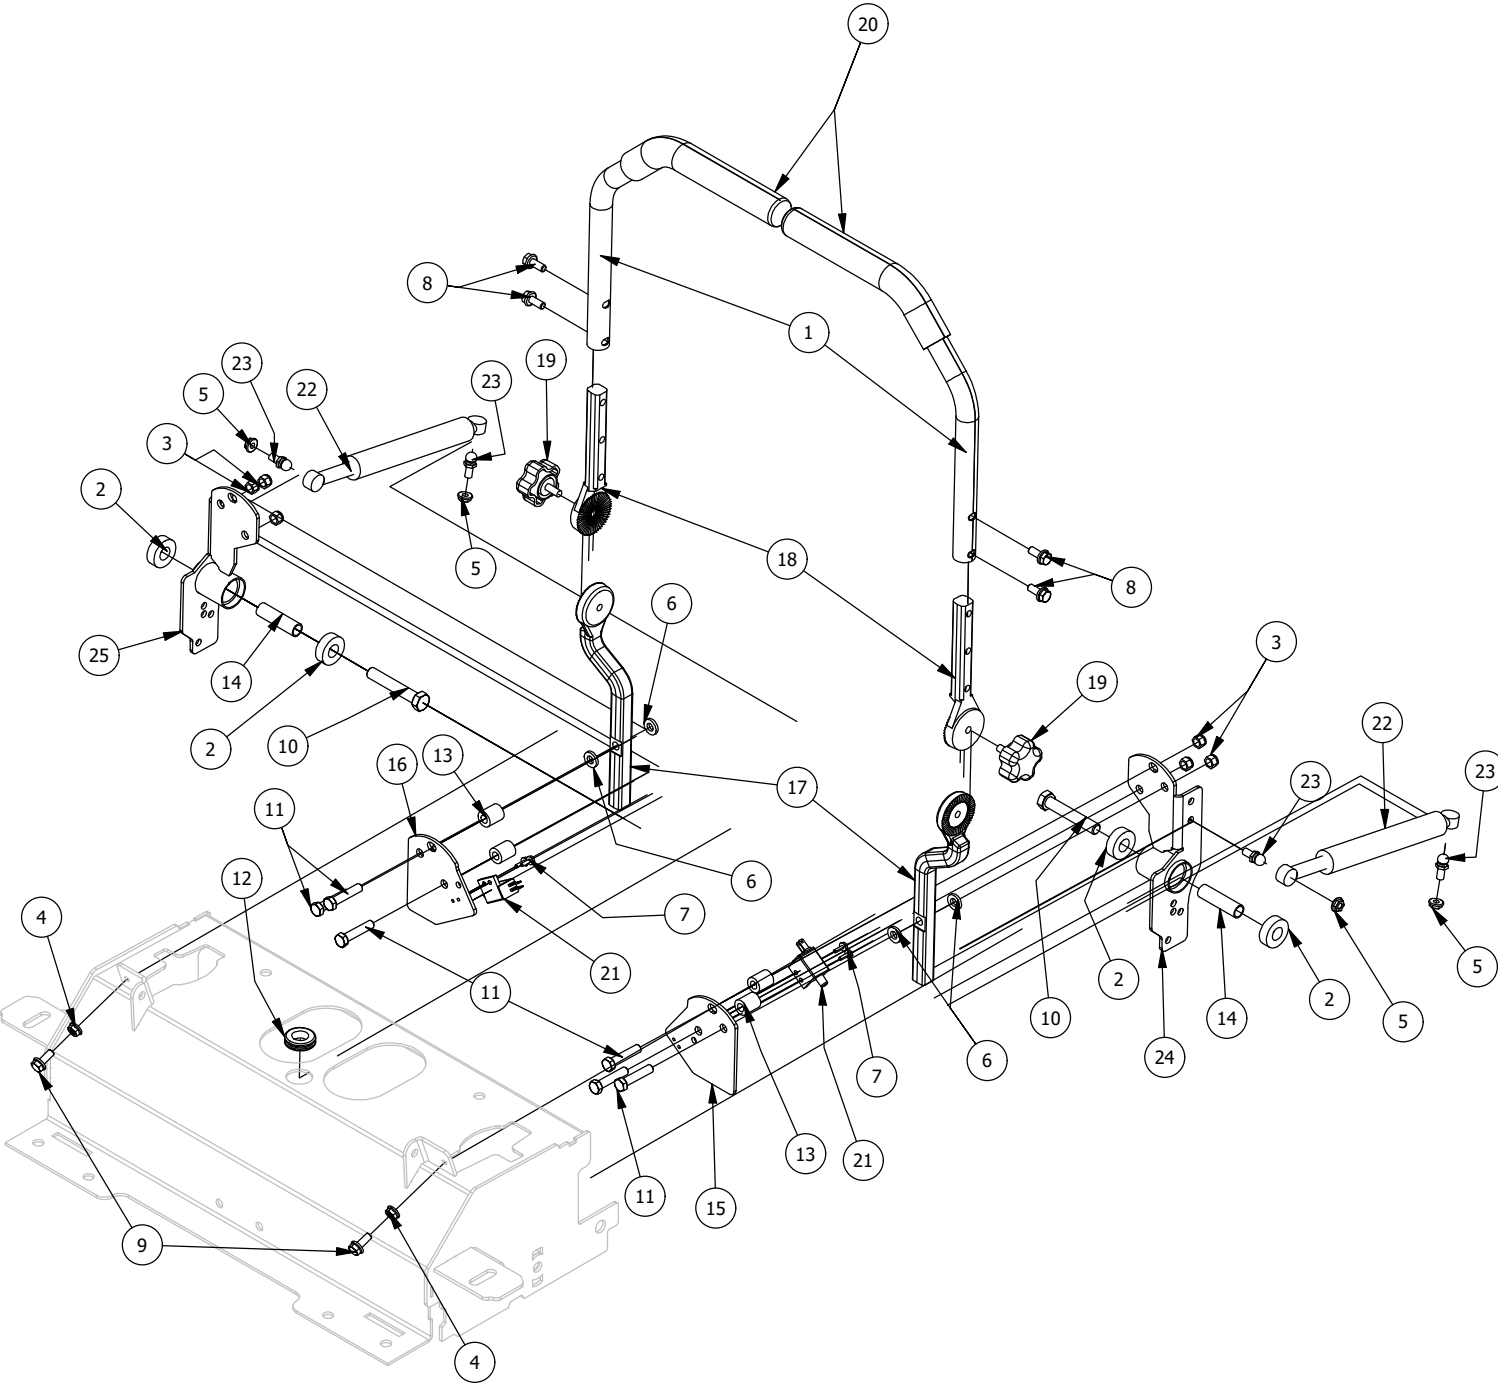

Drive Arm Assembly

Drive Arm Assembly			
ITEM	QTY	PART NUMBER	DESCRIPTION
1	2	403-0020-00	Mower Drive Handle Tube
2	4	410-0005-00	5/8" ID X 1-3/8" OD X 7/16" THK BEARING
3	6	413-0013-00	3/8-16 NYLON INSERT FLANGE LOCKNUT ZINC
4	2	413-0022-00	5/16-18 HEX FLANGE NUT W/SERR ZINC YELLOW
5	4	413-0024-00	5/16-18 HEX SERRATED LARGE FLANGE L/NUT ZC
6	4	413-0052-00	3/8 ID X 3/4 OD X .125 THK BRONZE WASHER
7	4	418-0032-00	8-32 X 1/2 IND. HWH SLOT TYPE F TCS ZINC
8	4	418-0048-00	5/16-18 X 3/4 HEX FLANGE BOLT GR 8 ZC YELLOW
9	2	418-0049-00	5/16-18 X 3/4 IND HWH TRI LOB ZINC
10	2	418-0050-00	1/2-13 X 3 HEX C/S GR 5 ZINC
11	6	418-0051-00	3/8-16 X 1-3/4 HEX C/S GR 2 ZINC
12	1	419-0008-00	3/4" ID X FOR 1-3/16" HOLE FOR 11 GA RUBBER GROMMIT
13	4	425-0003-00	Mower Drive Arm Spacer
14	2	425-0004-00	Mower Drive Arm Hub & Deck Lift Arm Spacer
15	1	426-0002-00	Mower Left Control Arm Limit Switch Plate
16	1	426-0003-00	Mower Right Control Arm Limit Switch Plate
17	2	431-0002-00	Height/Pitch Adjustable Lower Drive Arm
18	2	431-0003-00	Height/Pitch Adjustable Upper Drive Arm
19	2	445-0001-00	Lobed Knob w/ 5/16"-18 X .750" Stud
20	2	484-0001-00	Handle Grip
21	2	486-0030-00	NO Plunger Limit Switch
22	2	487-0001-00	Control Arm Damper
23	4	487-0005-00	Control Arm Damper Ball Stud
24	1	490-0012-00	Mower Left Drive Arm Bracket Assembly
25	1	490-0013-00	Mower Right Drive Arm Bracket Assembly