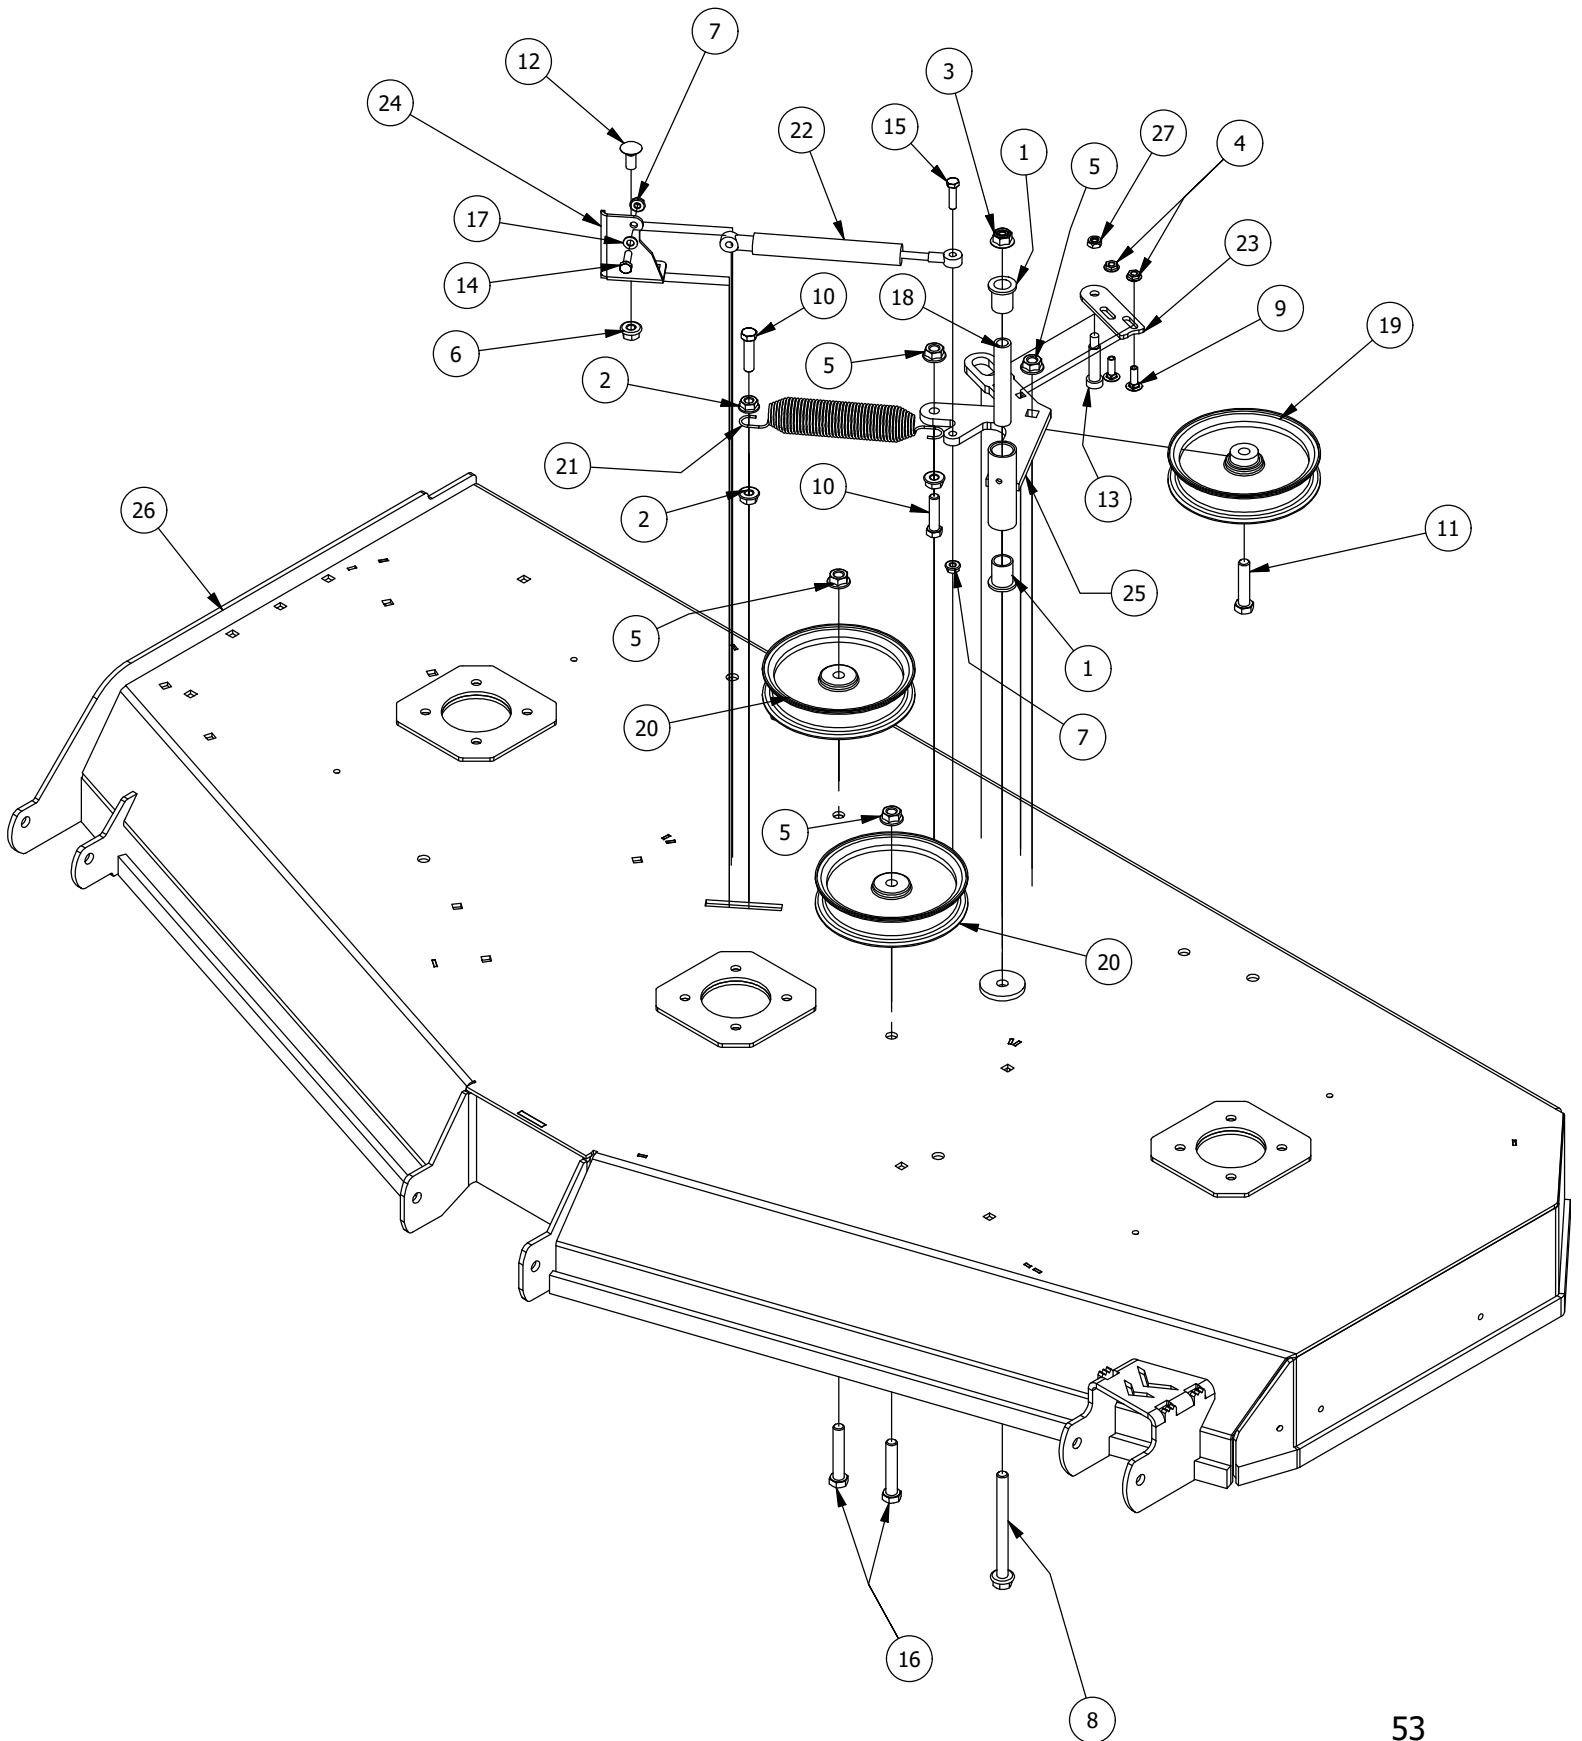

72" Deck Idler Assembly

72" Deck Idler Assembly			
ITEM	QTY	PART NUMBER	DESCRIPTION
1	2	410-0007-00	3/4" ID X 15/16" OD X 1-1/8" LENGTH FLANGE BUSHING
2	3	413-0001-00	7/16-14 HEX FLANGE NUT W/SERR ZINC
3	1	413-0002-00	1/2-13 NYLON INSERT FLANGE NUT ZINC YELLOW
4	2	413-0006-00	5/16-18 HEX FLANGE NUT W/SERR ZINC
5	4	413-0010-00	1/2-13 HEX FLANGE NUT W/SERR ZINC
6	1	413-0011-00	7/16-14 HEX FLANGE NUT W/SERR ZINC YELLOW
7	2	413-0027-00	5/16-18 NYLON INSERT FLANGE LOCKNUT ZC YELLOW
8	1	418-0009-00	1/2-13 X 5-1/2 HEX FLANGE BOLT GR 8 ZY
9	2	418-0010-00	5/16-18 X 1 CARRIAGE BOLT ZC/YEL
10	2	418-0011-00	7/16-14X 1-3/4 HEX C/S GR5 ZINC Yellow
11	1	418-0012-00	1/2-13 X 2-1/4 HEX C/S GR 5 ZINC
12	1	418-0017-00	7/16-14 X 1 CARRIAGE BOLT ZINC
13	1	418-0106-00	1/2"-20x1-3/4" Shoulder Bolt
14	1	418-0108-00	5/16 x1 Hex C/S (GR8) ZC/Yel
15	1	418-0109-00	5/16- 18 x 1 1/4 Hex C/S (GR.8) ZC/Yel
16	2	418-0246-00	1/2-13 x 2-3/4 Hex Flange Bolt (GR.8) ZC/YEL
17	1	419-0016-00	5/16" ID X 5/8" OD X 1/16" THK BRONZE WASHER
18	1	425-0006-00	Mower Inner Idler Spacer
19	1	433-0014-00	6-3/4" Idler Pulley, 7/16" Spacer Assembly
20	2	433-0015-00	6-3/4" Idler Pulley, 15/16" Spacer Assembly
21	1	434-0007-00	2019 Mower Deck Spring
22	1	434-0009-00	Idler Gas Spring
23	1	439-0257-00	Deck Idler Pulley Belt Retainer Brkt
24	1	439-0335-00	Deck Belt Idler Damper Mounting Bracket
25	1	490-0019-00	Mower Deck Idler Pulley Arm Assembly
26	1	490-0066-00	72" Mower Deck Assembly
27	1	613-2004-00	3/8"-16 Nyloc Jam Nut