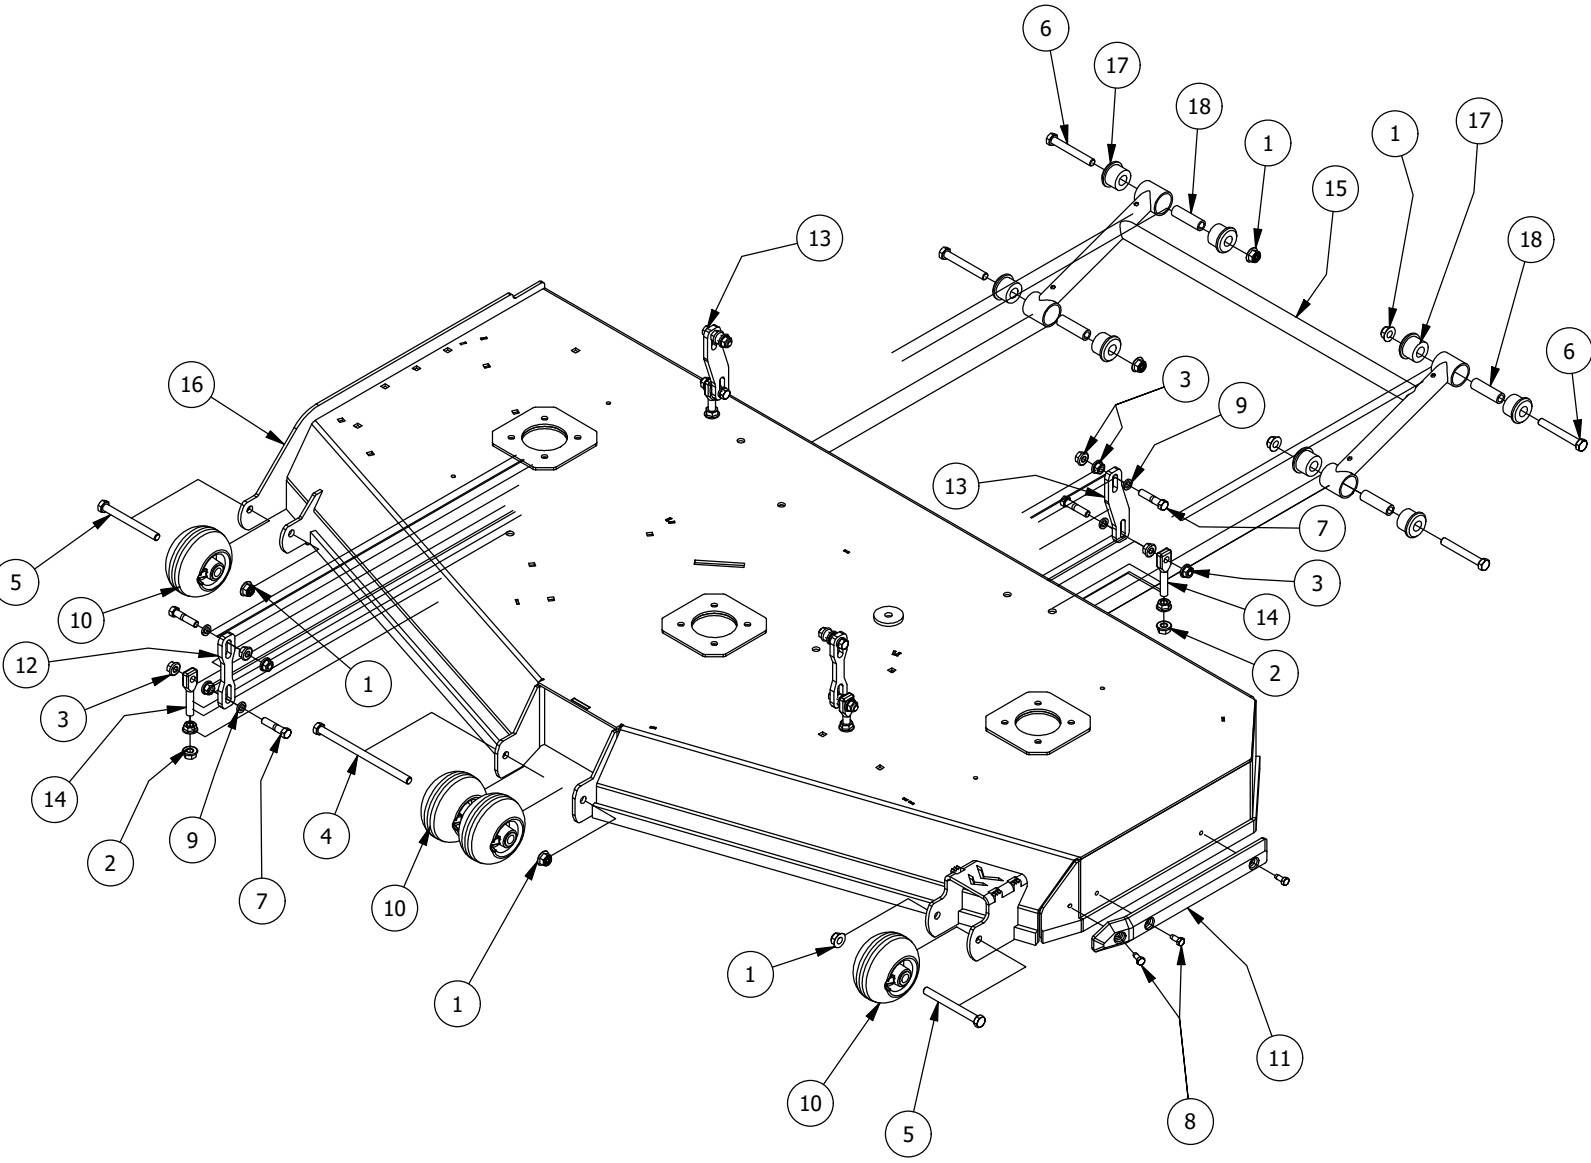

72" Deck Scalping Wheels and Stabilizer Assembly

72" Deck Scalping Wheels and Stabilizer Assembly			
ITEM	QTY	PART NUMBER	DESCRIPTION
1	7	413-0002-00	1/2-13 NYLON INSERT FLANGE NUT ZINC YELLOW
2	8	413-0005-00	1/2-13 HEX FLANGE NUT W/SERR ZINC YELLOW
3	16	413-0011-00	7/16-14 HEX FLANGE NUT W/SERR ZINC YELLOW
4	1	418-0015-00	1/2-13 X 8-1/2 HEX C/S GR 2 ZINC YELLOW
5	2	418-0016-00	1/2-13 X 5 HEX C/S GR 2 ZINC YELLOW
6	4	418-0021-00	1/2-13 X 3-3/4 HEX C/S GR 5 ZINC
7	8	418-0046-00	7/16-14 X 2 HEX C/S GR 5 ZINC YELLOW
8	3	418-0262-00	5/16-18 X 3/4 IND HWH UNSLOT (F) TCS ZC/Y
9	8	419-0010-00	.443 ID X .750 OD X .125 THK NYLON BLACK
10	4	422-0001-00	Anti-Scalp Wheel
11	1	429-0001-00	Mower Nylon Deck Guard
12	2	435-0007-00	Mower Deck Link
13	2	435-0011-00	Mower 72" Deck Rear Height Arm Connecting Link
14	4	448-0001-00	Mower Deck Height Adjustment Stud
15	1	490-0015-00	Mower 72" Deck Frame Stabilizer Assembly
16	1	490-0066-00	72" Mower Deck Assembly
17	8	732-2000-00	Large MTV A-Arm Bushing
18	4	732-2001-00	Large MTV A-Arm Bushing Sleeve