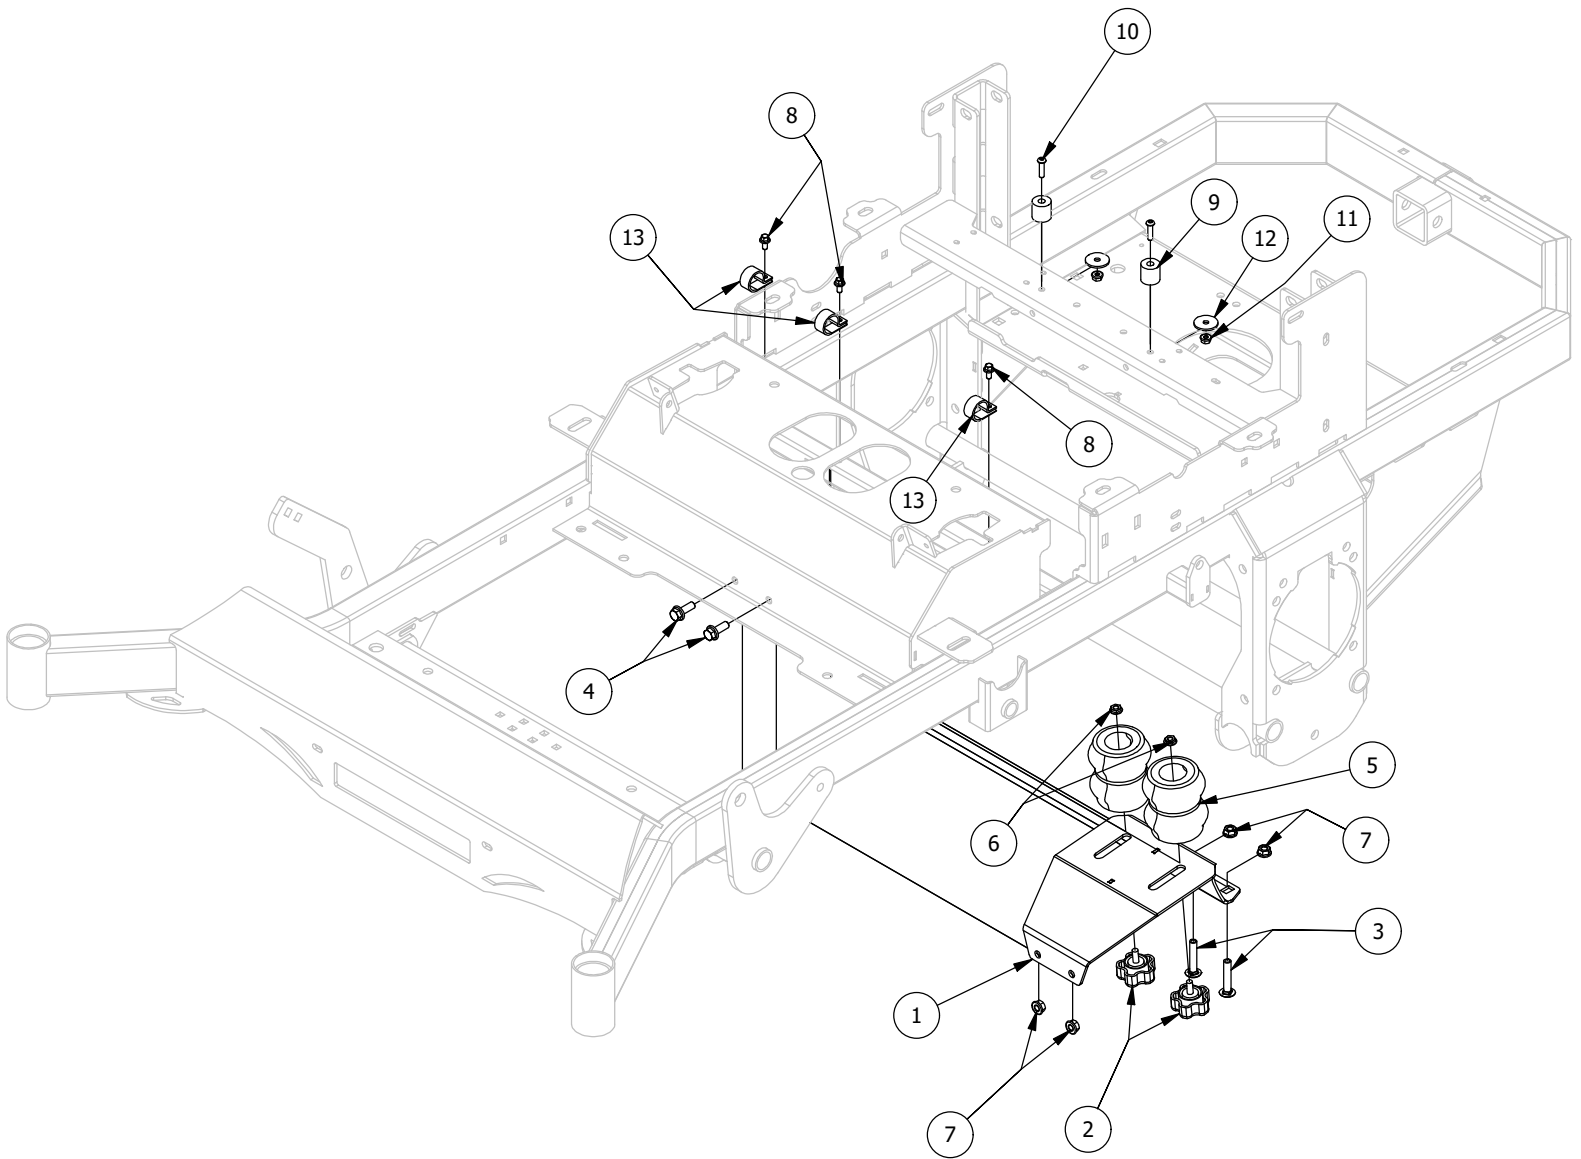

Seat Suspension Assembly

Seat Suspension Assembly

ITEM	QTY	PART NUMBER	DESCRIPTION
1	1	490-0021-00	Mower Suspension Seat Bracket Assembly
2	2	445-0001-00	Lobed Knob w/ 5/16"-18 X .750" Stud
3	2	418-0033-00	3/8-16 X 2 CARRIAGE BOLT ZINC
4	2	418-0040-00	3/8-16 X 1 HEX FLANGE BOLT GR 8 ZC YELLOW
5	2	487-0003-00	SRT Rear Suspension Elastomer
6	2	413-0006-00	5/16-18 HEX FLANGE NUT W/SERR ZINC
7	4	413-0020-00	3/8-16 HEX FLANGE NUT W/SERR ZINC YELLOW
8	3	418-0059-00	1/4-20 X 1/2 IND. HWH SLOT F TCS ZINC
9	2	729-1000-00	Hood Rest Bumper-Lg UTV
10	2	418-0039-00	1/4-20 X 1 BUTTON SOCKET C/S 18-8 SS W/ BLACK MAGNI 577
11	2	413-0026-00	1/4-20 NYLON INSERT FLANGE L/NUT ZINC
12	2	419-0023-00	1/4" Flat Washer_5/8 OD_18-8 SS Magn: 577 Black
13	3	472-0002-00	1/2" CUSHIONED LOOP CLAMP