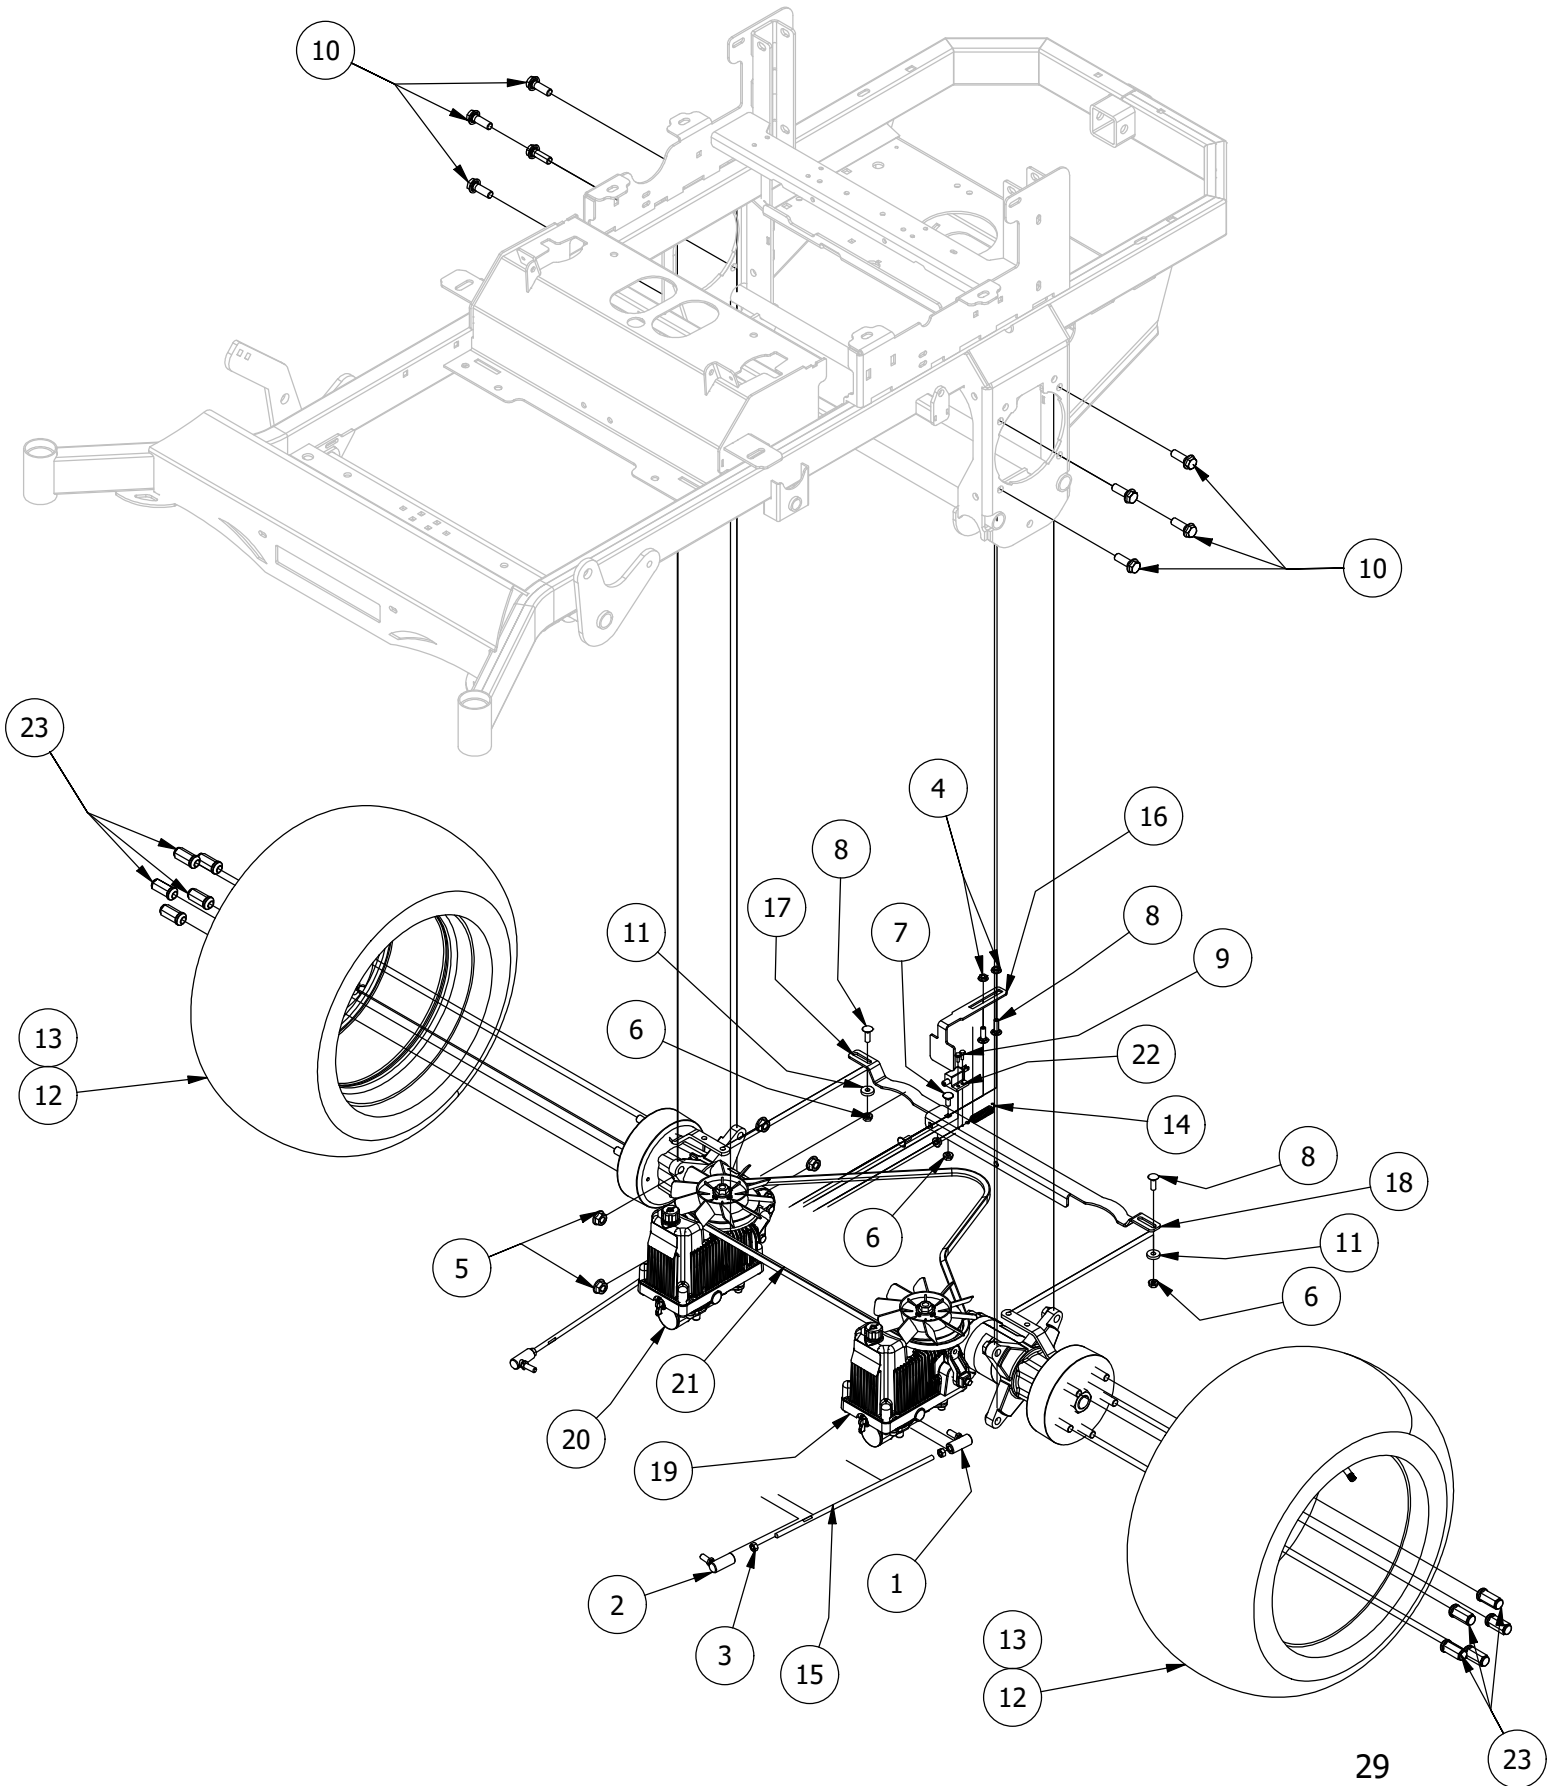

Transmission Assembly

Transmission Assembly			
ITEM	QTY	PART NUMBER	DESCRIPTION
1	2	410-0001-00	Control Arm Rod End, Right
2	2	410-0002-00	Control Arm Rod End, Left
3	4	413-0003-00	5/16 Hex Nut Left hand thread
4	2	413-0006-00	5/16-18 HEX FLANGE NUT W/SERR ZINC
5	8	413-0010-00	1/2-13 HEX FLANGE NUT W/SERR ZINC
6	4	413-0019-00	5/16-18 NYLON INSERT FLANGE L/NUT ZINC
7	2	418-0008-00	5/16-18 X 3/4 CARRIAGE BOLT ZINC
8	4	418-0010-00	5/16-18 X 1 CARRIAGE BOLT ZC/YEL
9	2	418-0032-00	8-32 X 1/2 IND. HWH SLOT TYPE F TCS ZINC
10	8	418-0047-00	1/2-13 X 1-1/2 HEX FLANGE BOLT GR 8 ZINC YELLOW
11	2	419-0006-00	.312 ID X .875 OD X .1875 THK F/W NYLON BLK
12	2	422-0021-00	Mower 8" Steel Wheels on radial tire (for 61" & 72" decks)
13	2	422-0028-00	RT/SRT 54" Deck Rear Wheel Assembly
14	1	434-0003-00	Brake Pedal Release Spring
15	2	435-0002-00	Transmission Drive Arm Rod Standard Transmission
16	1	439-0066-00	Mower Standard Transmission Brake Interlock Bracket
17	1	439-0606-00	Mower Park Brake Bracket Right
18	1	439-0607-00	Mower Park Brake Bracket Left
19	1	450-0005-00	HTJ12 Parker Left Side Hydrostatic Transmission
20	1	450-0006-00	HTJ12 Parker Right Side Hydrostatic Transmission
21	1	461-0004-00	Mower A Pump Belt, A x 68.25" Effective Length
22	1	486-0030-00	NO Plunger Limit Switch
23	10	613-0001-00	1/2 Lug Nut-44011- Front