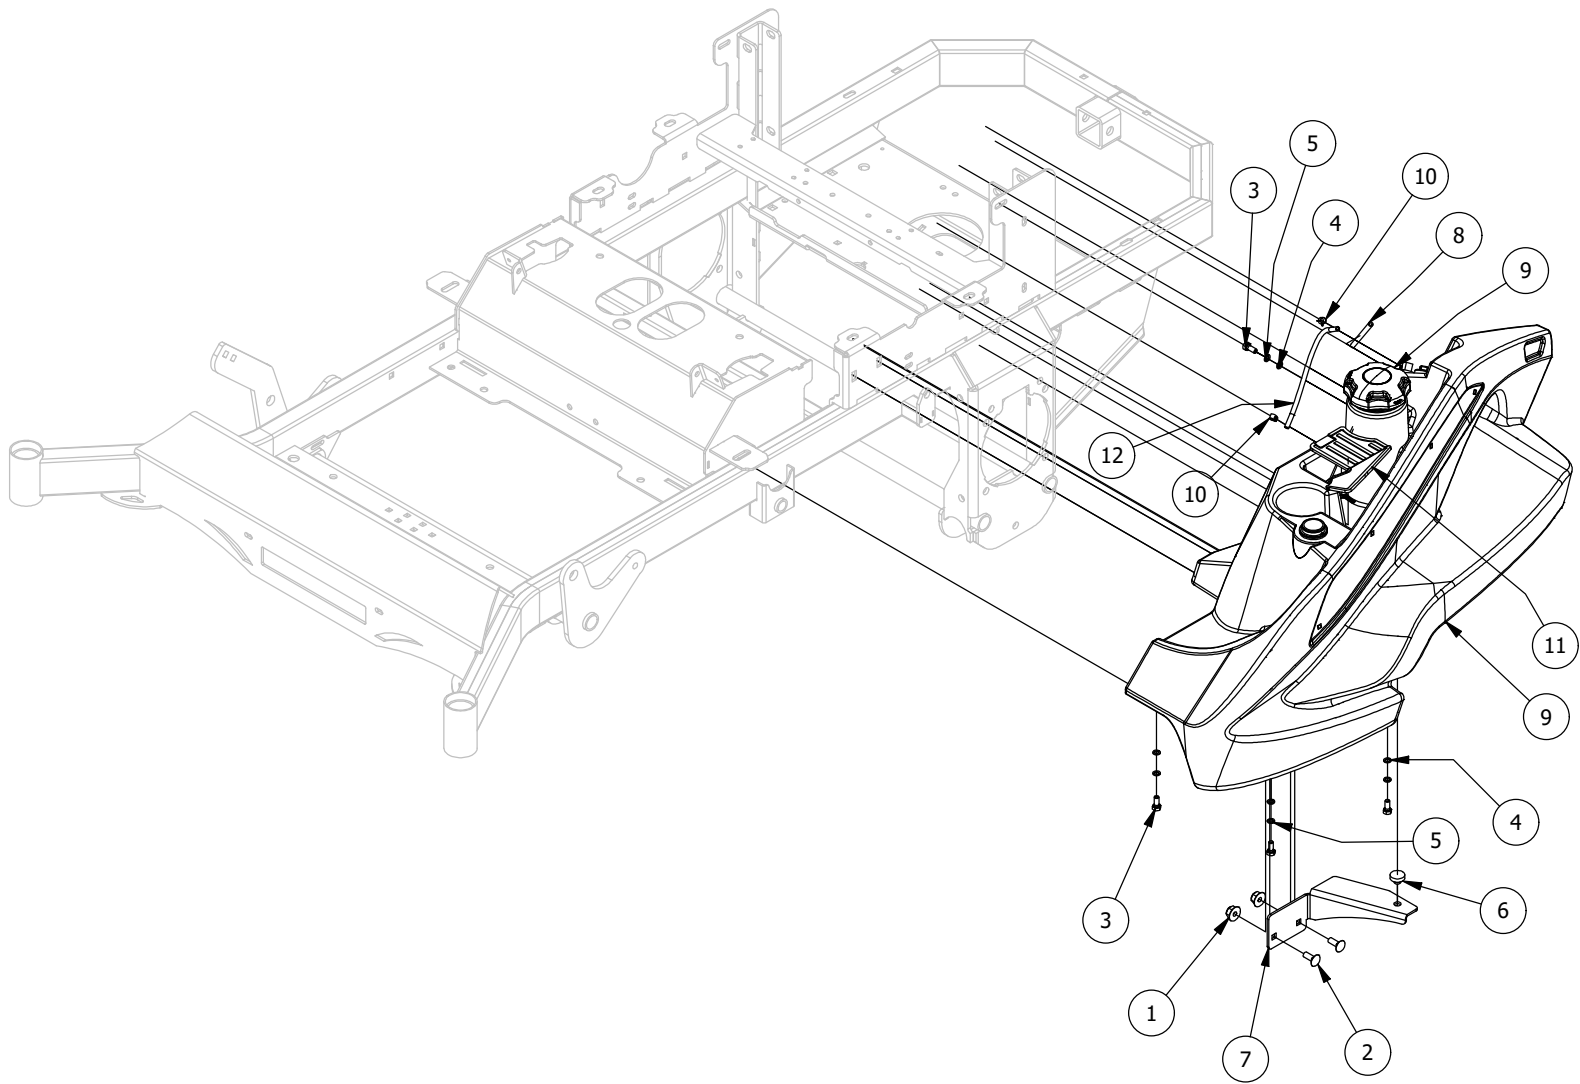

Gas Tank Assembly

Gas Tank Assembly			
ITEM	QTY	PART NUMBER	DESCRIPTION
1	2	413-0013-00	3/8-16 NYLON INSERT FLANGE L/NUT ZC
2	2	418-0045-00	3/8-16 X 1 Carriage Bolt Zinc Yellow
3	4	418-0054-00	5/16-18 X 3/4 HEX C/S ZINC
4	4	419-0007-00	5/16 Flat Washer
5	4	419-0009-00	5/16 SPLIT LOCKWASHER ZINC
6	1	429-0002-00	Push-In Rubber Bumper, Mower Floor
7	1	439-0448-00	RT/SRT Gas Tank Support
8	1	451-0002-00	Mower Fuel Tank Black 3/16" Vent Tube
9	1	467-0001-00	Mower Gasoline Fuel Tank Assembly
10	2	472-0004-00	1/2" (#8) Hose Clamp
11	1	481-0004-00	Rubber Tank Storage Compartment Insert
12	1	751-1014-00	1/4 Fuel Line - Low Perm