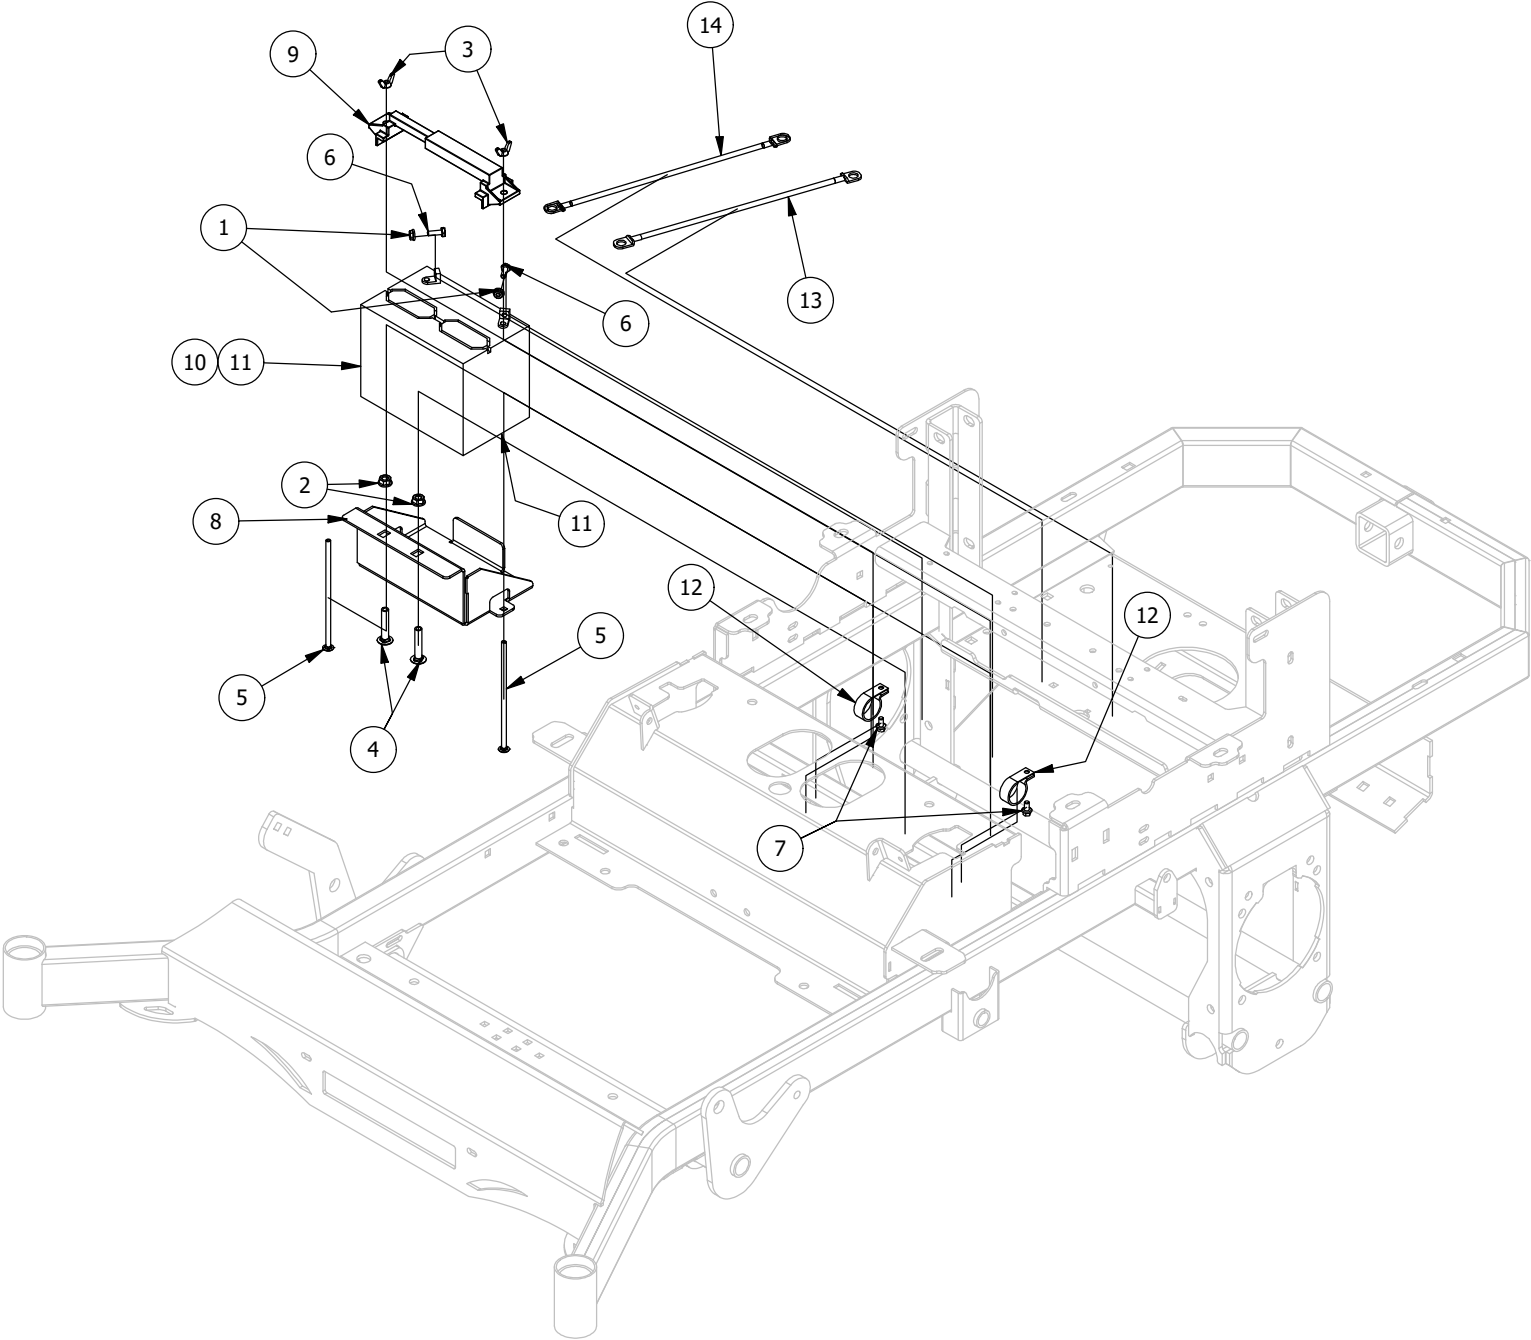

Battery Assembly

Battery Assembly			
ITEM	QTY	PART NUMBER	DESCRIPTION
1	2	413-0012-00	1/4-20 HEX FLANGE NUT W/SERRATIONS ZC YELLOW
2	2	413-0020-00	3/8-16 HEX FLANGE NUT W/SERR ZINC YELLOW
3	2	413-0025-00	1/4-20 WING NUT ZINC
4	2	418-0033-00	3/8-16 X 2 CARRIAGE BOLT ZINC
5	2	418-0034-00	1/4-20 X 7 CARRIAGE BOLT ZINC
6	2	418-0035-00	1/4-20 X 3/4 HEX C/S GR 2 ZINC
7	2	418-0059-00	1/4-20 X 1/2 IND. HWH SLOT F TCS ZINC
8	1	439-0008-00	Mower Battery Box
9	1	443-0001-00	Battery Hold Down
10	1	468-0001-00	Mower Diesel Start Battery 350CCA
11	1	468-1004-00	12-V Mower Starter Battery
12	2	472-0001-00	1-1/4" CHUSHIONED LOOP CLAMP BLACK
13	1	486-0016-00	Mower Positive Battery Cable 25" long
14	1	486-0017-00	Mower Negative Battery Cable 28" long