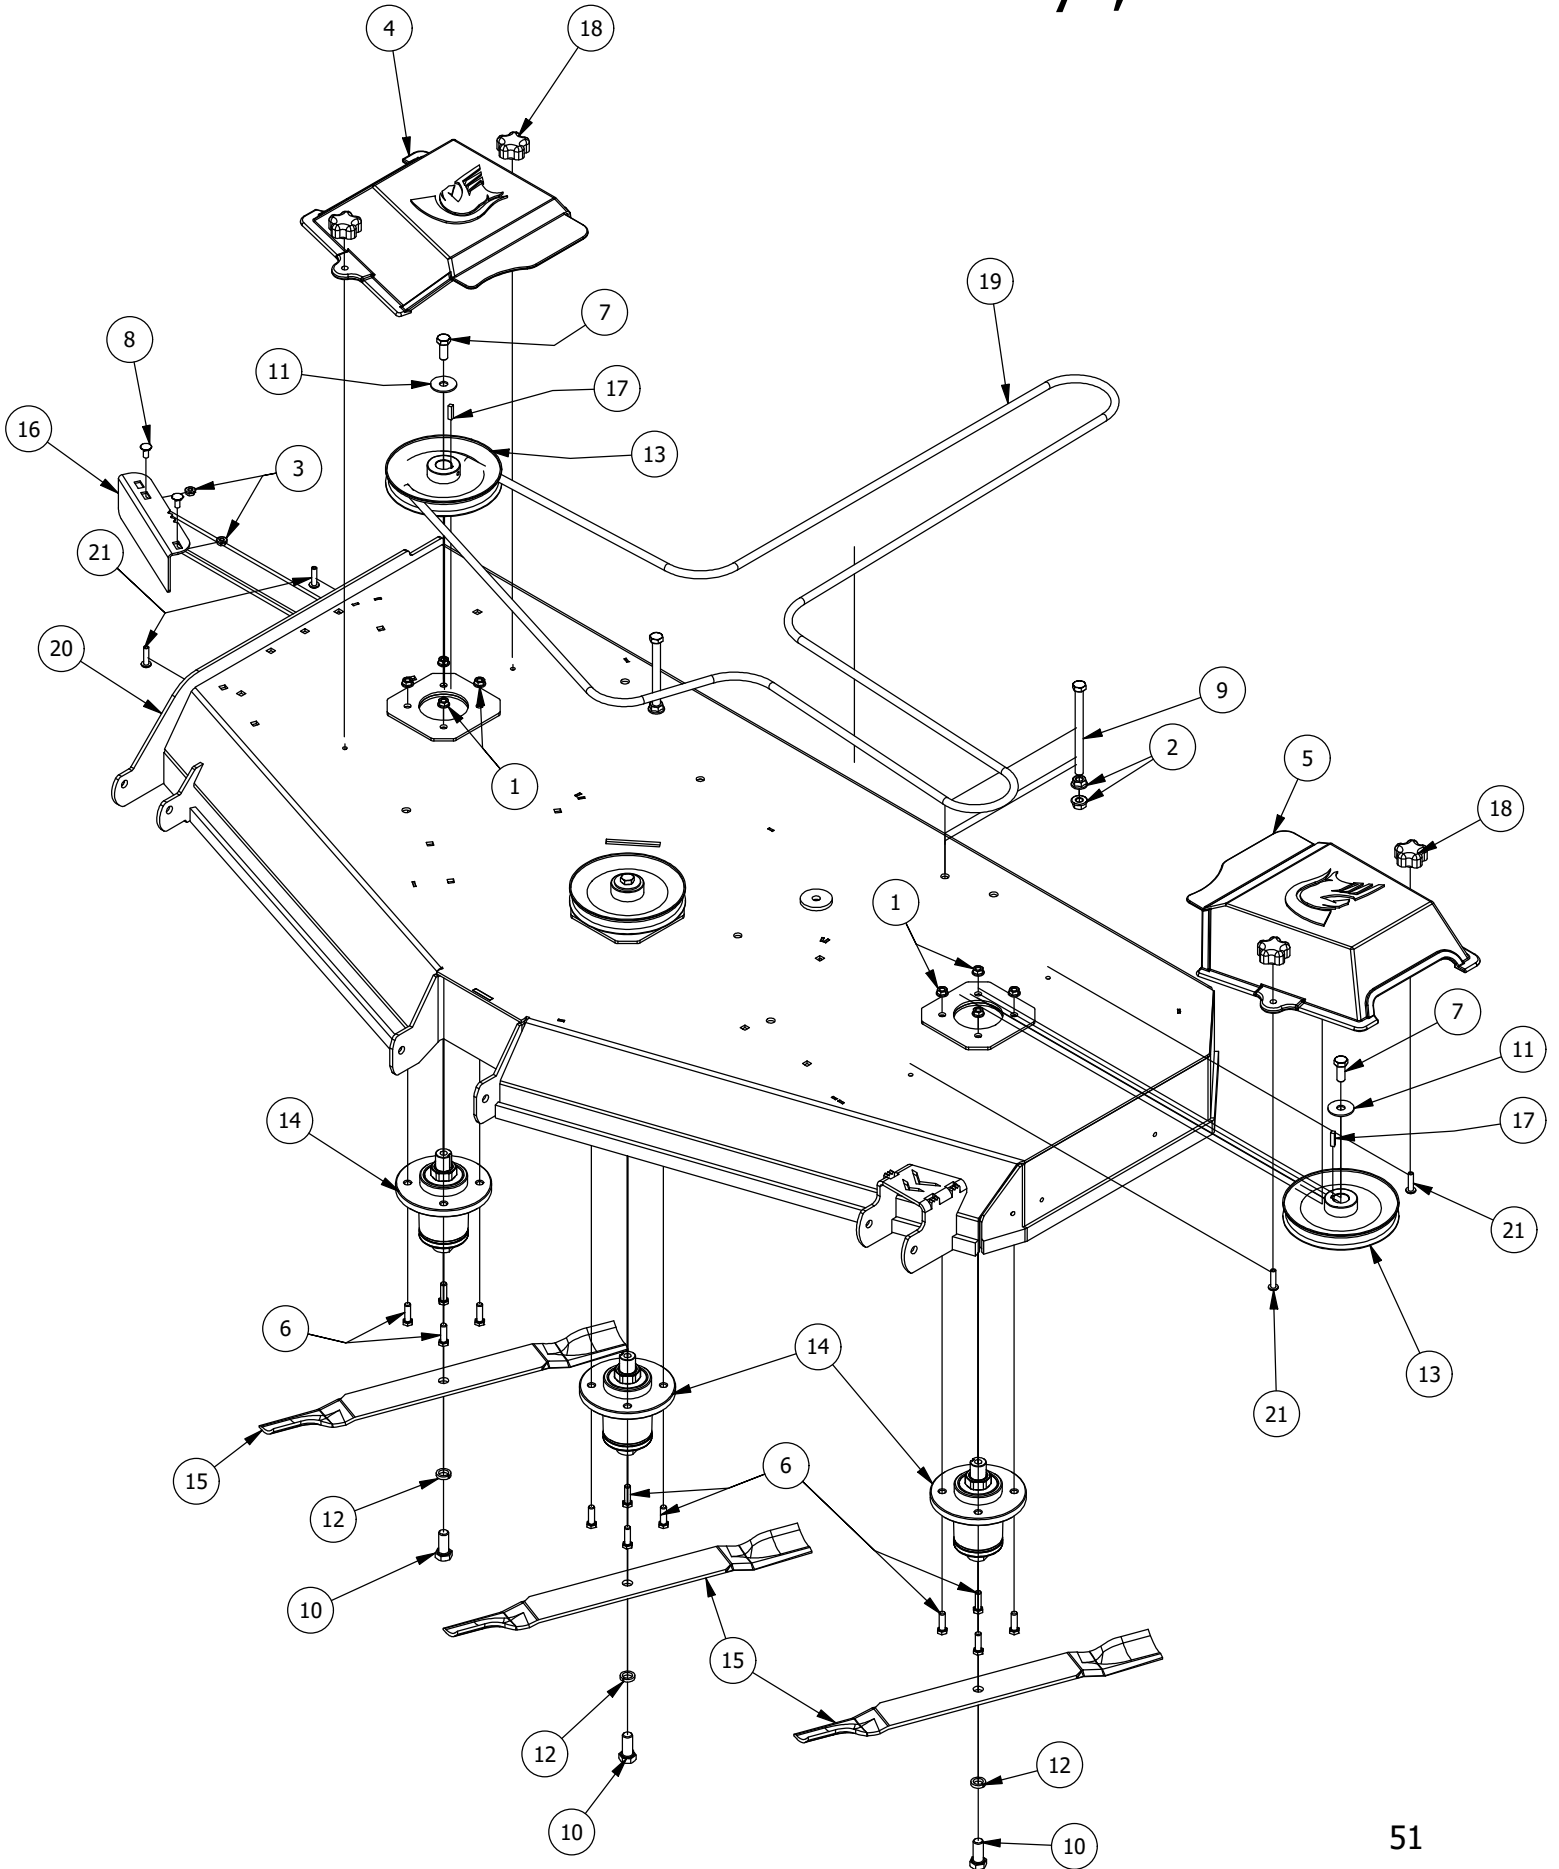

72" Spindles, Blades, Pulleys, and Covers

72" Spindles, Blades, Pulleys, and Covers			
ITEM	QTY	PART NUMBER	DESCRIPTION
1	12	413-0004-00	3/8-16 HEX FLANGE NUT W/SERR ZINC
2	4	413-0005-00	1/2-13 HEX FLANGE NUT W/SERR ZINC YELLOW
3	2	413-0022-00	5/16-18 HEX FLANGE NUT W/SERR ZINC YELLOW
4	1	414-0020-00	Right Pulley Cover 61" RZ/RT/SRT, 72" RT/SRT
5	1	414-0021-00	Left Pulley Cover 61" RZ/RT/SRT, 72" RT/SRT
6	12	418-0005-00	3/8-16 x 1-1/4 Hex Bolt GR5
7	3	418-0006-00	1/2-20 X 1-1/4 HEX C/S GR 5 ZINC
8	2	418-0008-00	5/16-18 X 3/4 CARRIAGE BOLT ZINC
9	2	418-0044-00	1/2-13 X 6-1/2 HEX C/S GR 8 ZINC YELLOW
10	3	418-0078-00	5/8-11 X 1-1/2 HEX C/S GR 8 ZC YELLOW
11	3	419-0001-00	1/2" X 1-5/8 BELLEVILLE CUP WASHER ZINC YELLOW
12	3	419-0004-00	5/8 SPLIT LOCKWASHER ZINC
13	3	433-0005-00	Deck Pulley 72"
14	3	437-0005-00	SRT Mower Heavy Duty (4 Bearing) Deck Spindle
15	3	438-0003-00	72" Mower Deck Blade
16	1	439-0396-00	2020 RT&SRT 72 Deck Wiper Brkt
17	3	442-0001-00	1/4 X 1 SQUARE KEY STOCK
18	4	445-0005-00	5/16-18 5-LOBE (STAR) FEMALE SOFT TOUCH KNOB (1.90 DIA) BLK
19	1	461-0003-00	72" Mower Deck Belt, HB x 186.5" Effective Length
20	1	490-0066-00	72" Mower Deck Assembly
21	4	618-1008-00	5/16-18 x 1-1/4 Pan Torx Tri Lob Zinc