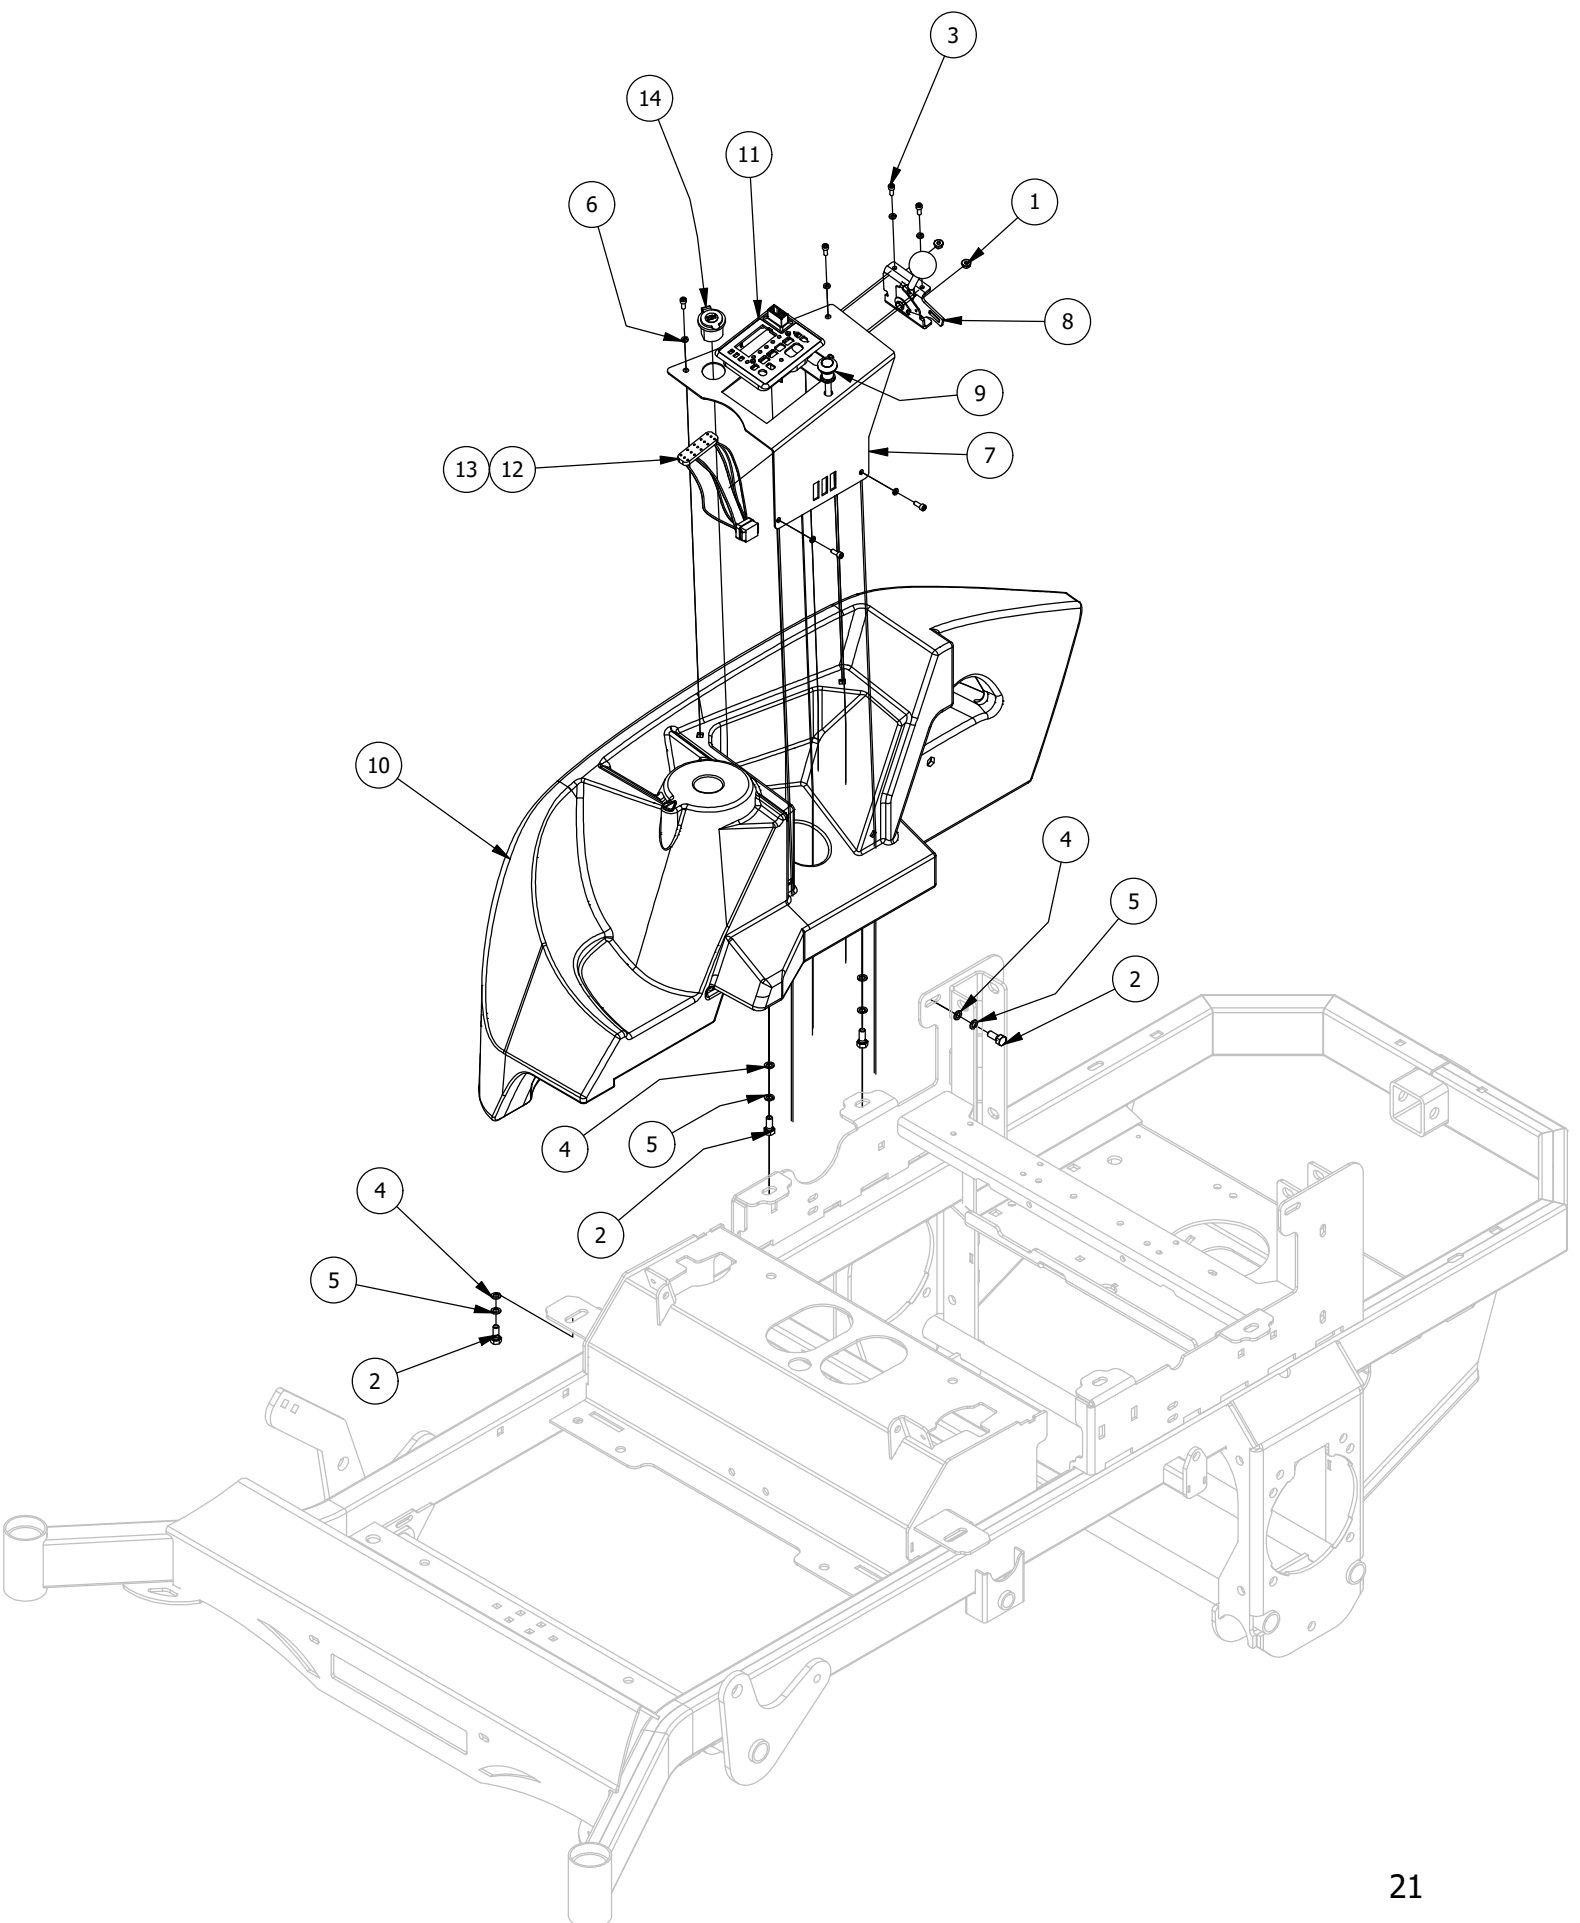

Console Assembly

Console Assembly			
ITEM	QTY	PART NUMBER	DESCRIPTION
1	2	413-0008-00	10-24 NYLON INSERT LOCKNUT 18-8 SS
2	4	418-0054-00	5/16-18 X 3/4 HEX C/S ZINC
3	6	418-0055-00	10-24 X 1/2 SOCKET C/S 18-8 SS
4	4	419-0007-00	5/16 Flat Washer
5	4	419-0009-00	5/16 SPLIT LOCKWASHER ZINC
6	6	419-0011-00	#10 SPLIT LOCKWASHER 18-8 SS
7	1	439-0022-00	Mower Control Panel Bracket
8	1	464-0001-00	Mower Throttle Cable Assembly w / Handle
9	1	464-0002-00	Choke Cable
10	1	467-0002-00	Mower Console
11	1	486-0004-00	Mower Control Console, Carbureted Engine
12	1	486-0010-00	Vanguard 28/32/36 HP Harness
13	1	486-0040-00	Harness for Vanguard 26hp & Kawasaki 852cc&FX1000
14	1	677-2075-00	12 Volt Auxiliary Plug