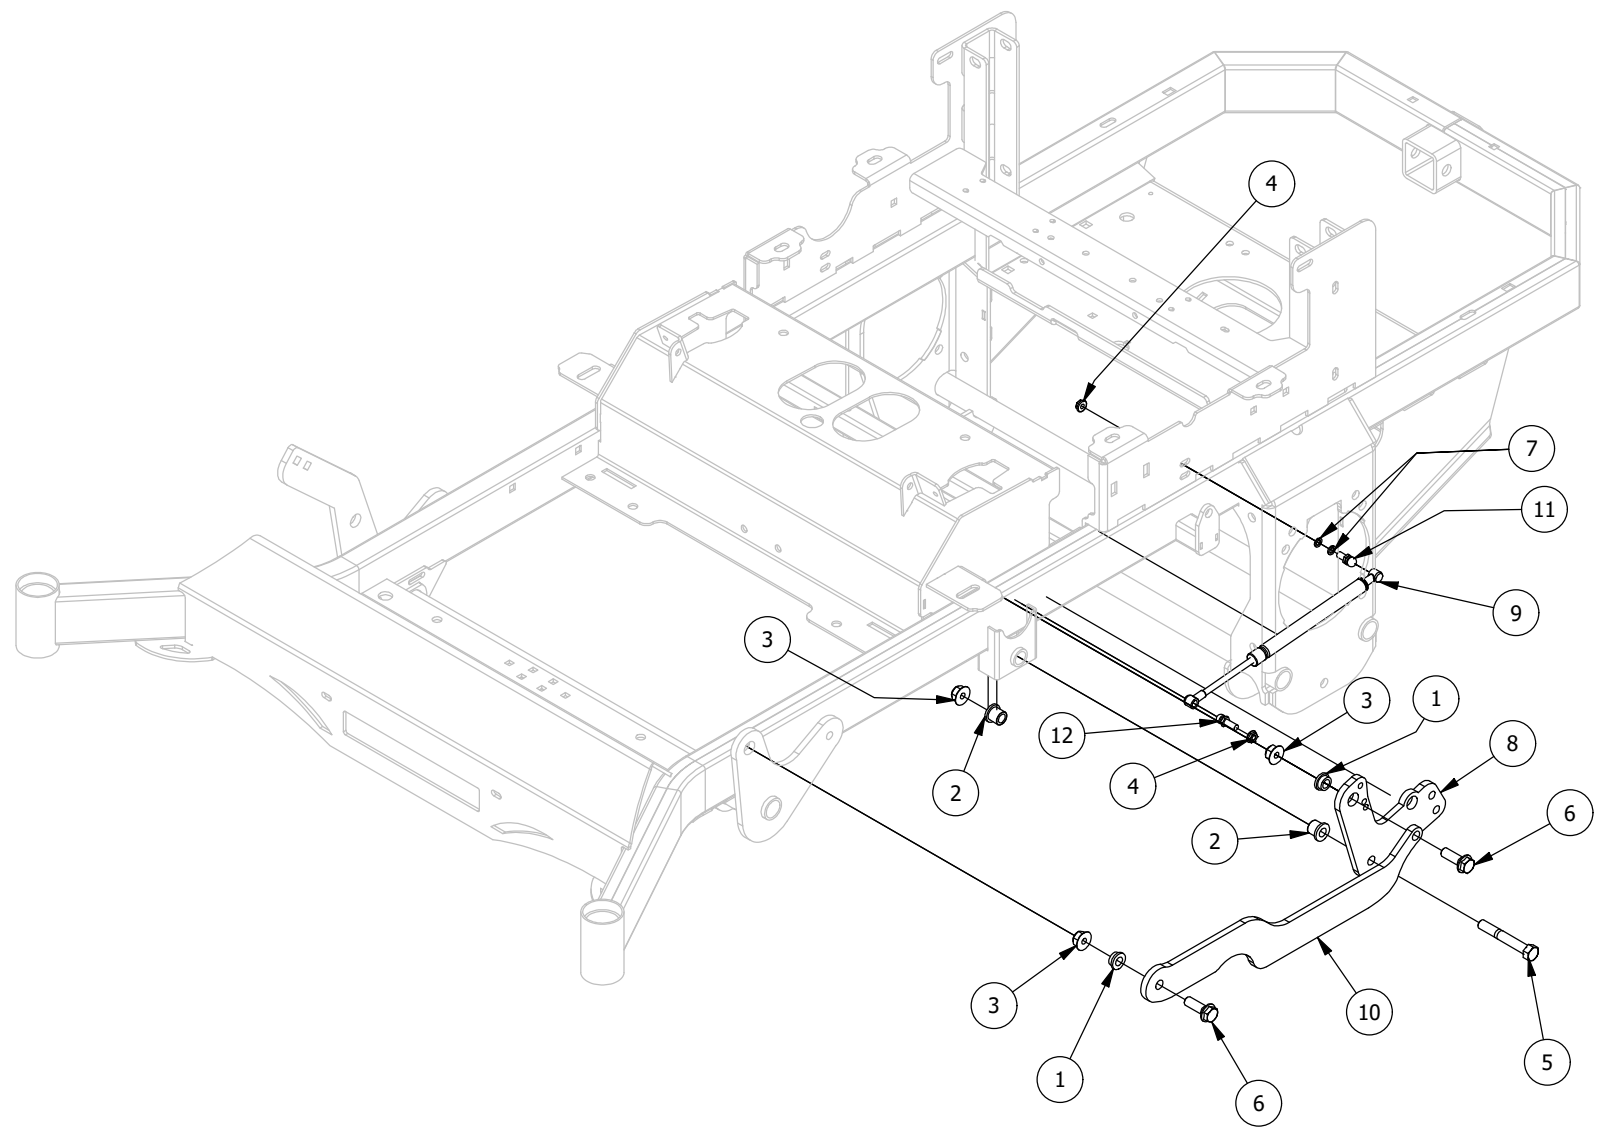

Deck Assist Spring Assembly

Deck Assist Spring Assembly			
ITEM	QTY	PART NUMBER	DESCRIPTION
1	2	410-0009-00	1/2" ID X 3/4" OD X 3/8" LENGTH FLANGE BUSHING
2	2	410-0068-00	.502 ID X .753 OD X .75 OAL X1 FL OD X .125 FL BUSHING
3	3	413-0002-00	1/2-13 NYLON INSERT FLANGE LOCKNUT ZC YELLOW
4	2	413-0006-00	5/16-18 HEX FLANGE NUT W/SERR ZINC
5	1	418-0042-00	1/2-13 X 3-1/2 HEX C/S GR 5 ZINC YELLOW
6	2	418-0047-00	1/2-13 X 1-1/2 HEX FLANGE BOLT GR 8 ZINC YELLOW
7	2	419-0009-00	5/16 SPLIT LOCKWASHER ZINC
8	1	431-0005-00	Deck Height Brkt Left Actuator side
9	1	434-0001-00	Deck Gas Spring
10	1	435-0009-00	Mower Deck Height Left Link Arm
11	1	487-0005-00	Control Arm Damper Ball Stud
12	1	487-0008-00	Control Arm Damper Ball Stud 3/4" Thread