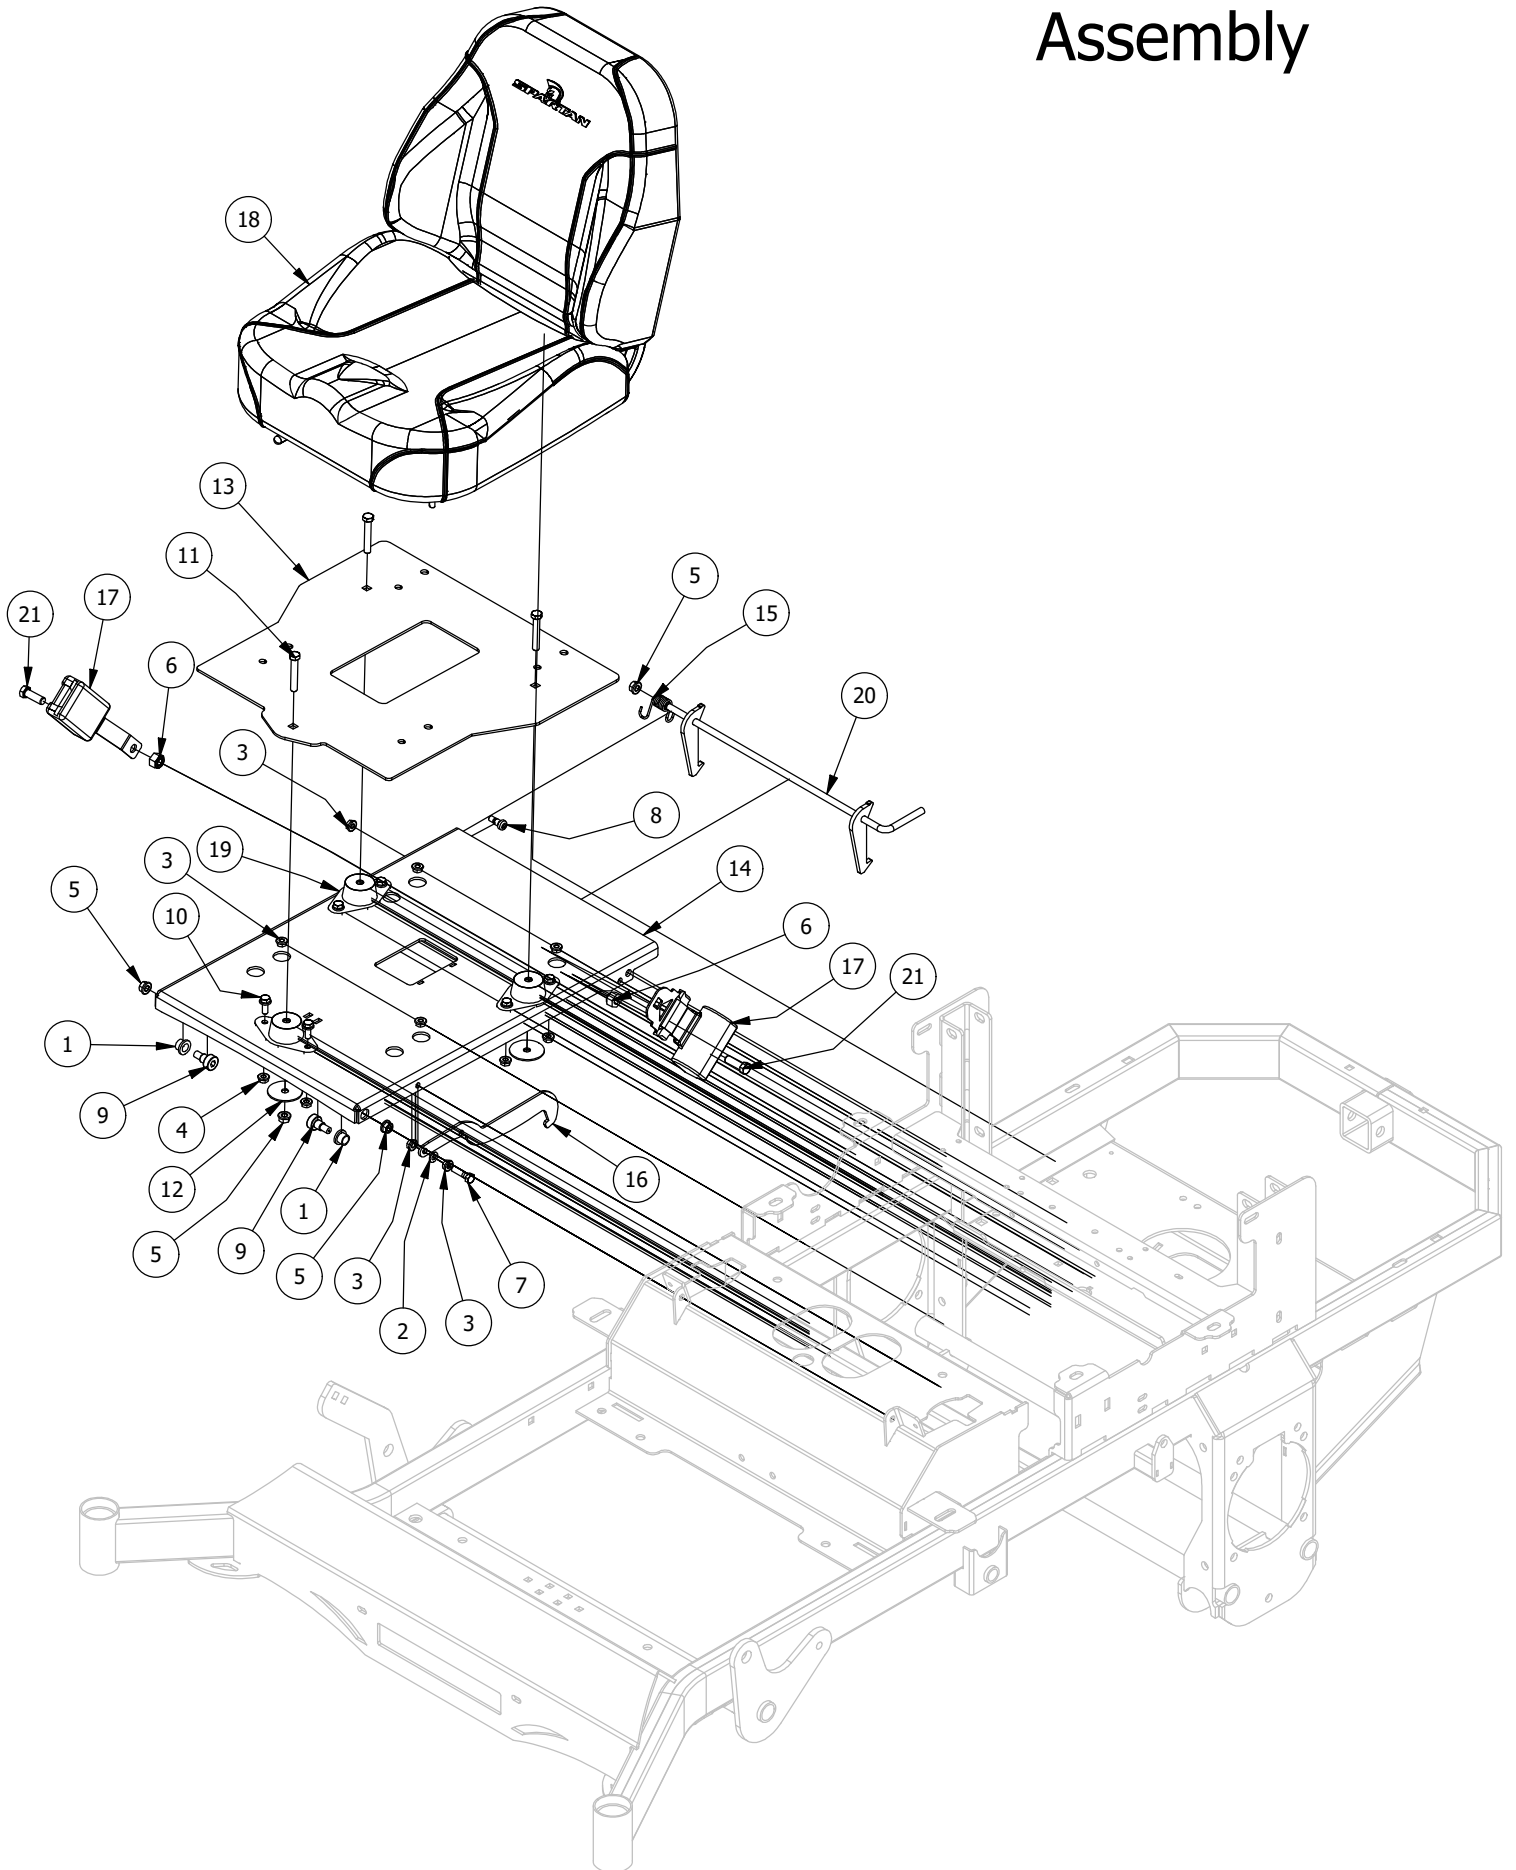

Seat Mounting Assembly

Seat Mounting Assembly			
ITEM	QTY	PART NUMBER	DESCRIPTION
1	2	410-0010-00	1/2" ID X 5/8" OD X 1/2" LENGTH FLANGE BUSHING
2	1	413-0016-00	.312 ID X .625 OD X .062 THK THRUST BEARING OIL-IMPREG BRNZ
3	7	413-0019-00	5/16-18 NYLON INSERT FLANGE L/NUT ZINC
4	6	413-0022-00	5/16-18 HEX FLANGE NUT W/SERR ZINC YELLOW
5	6	413-0029-00	3/8-16 NYLON INSERT FLANGE L/NUT ZC YELLOW
6	2	413-0054-00	7/16-20 Nylon Insert Locknut
7	1	418-0036-00	5/16-18 X 1-1/4 HEX TAP BOLT ZINC GR8
8	1	418-0037-00	3/8 X 3/8 SOCKET SHOULDER BOLT ZC YELLOW
9	2	418-0038-00	1/2 X 1/2 SOCKET SHOULDER BOLT ZC YELLOW
10	6	418-0048-00	5/16-18 X 3/4 HEX FLANGE BOLT GR 8 ZC YELLOW
11	3	418-0107-00	3/8-16 X 2-1/4 HEX FLANGE BOLT GR 8 ZC YELLOW
12	3	419-0022-00	3/8 X 2" OD FENDER WASHER ZC YELLOW
13	1	426-0231-00	2019 Floating Seat Plate
14	1	426-0232-00	2019 RT/SRT Floating Seat Base Plate
15	1	434-0004-00	Seat Latch Spring
16	1	439-0065-00	Mower Seat Latch Hook
17	1	471-0003-00	Mower Seat Belt
18	1	471-0015-00	2019 Full Suspension seat
19	3	487-0007-00	Floating Seat Damper-Stiffer
20	1	490-0011-00	Mower Seat Latch Release Assembly
21	2	618-2097-00	7/16-20 x 1-1/4 GR8 Hex Cap Screw