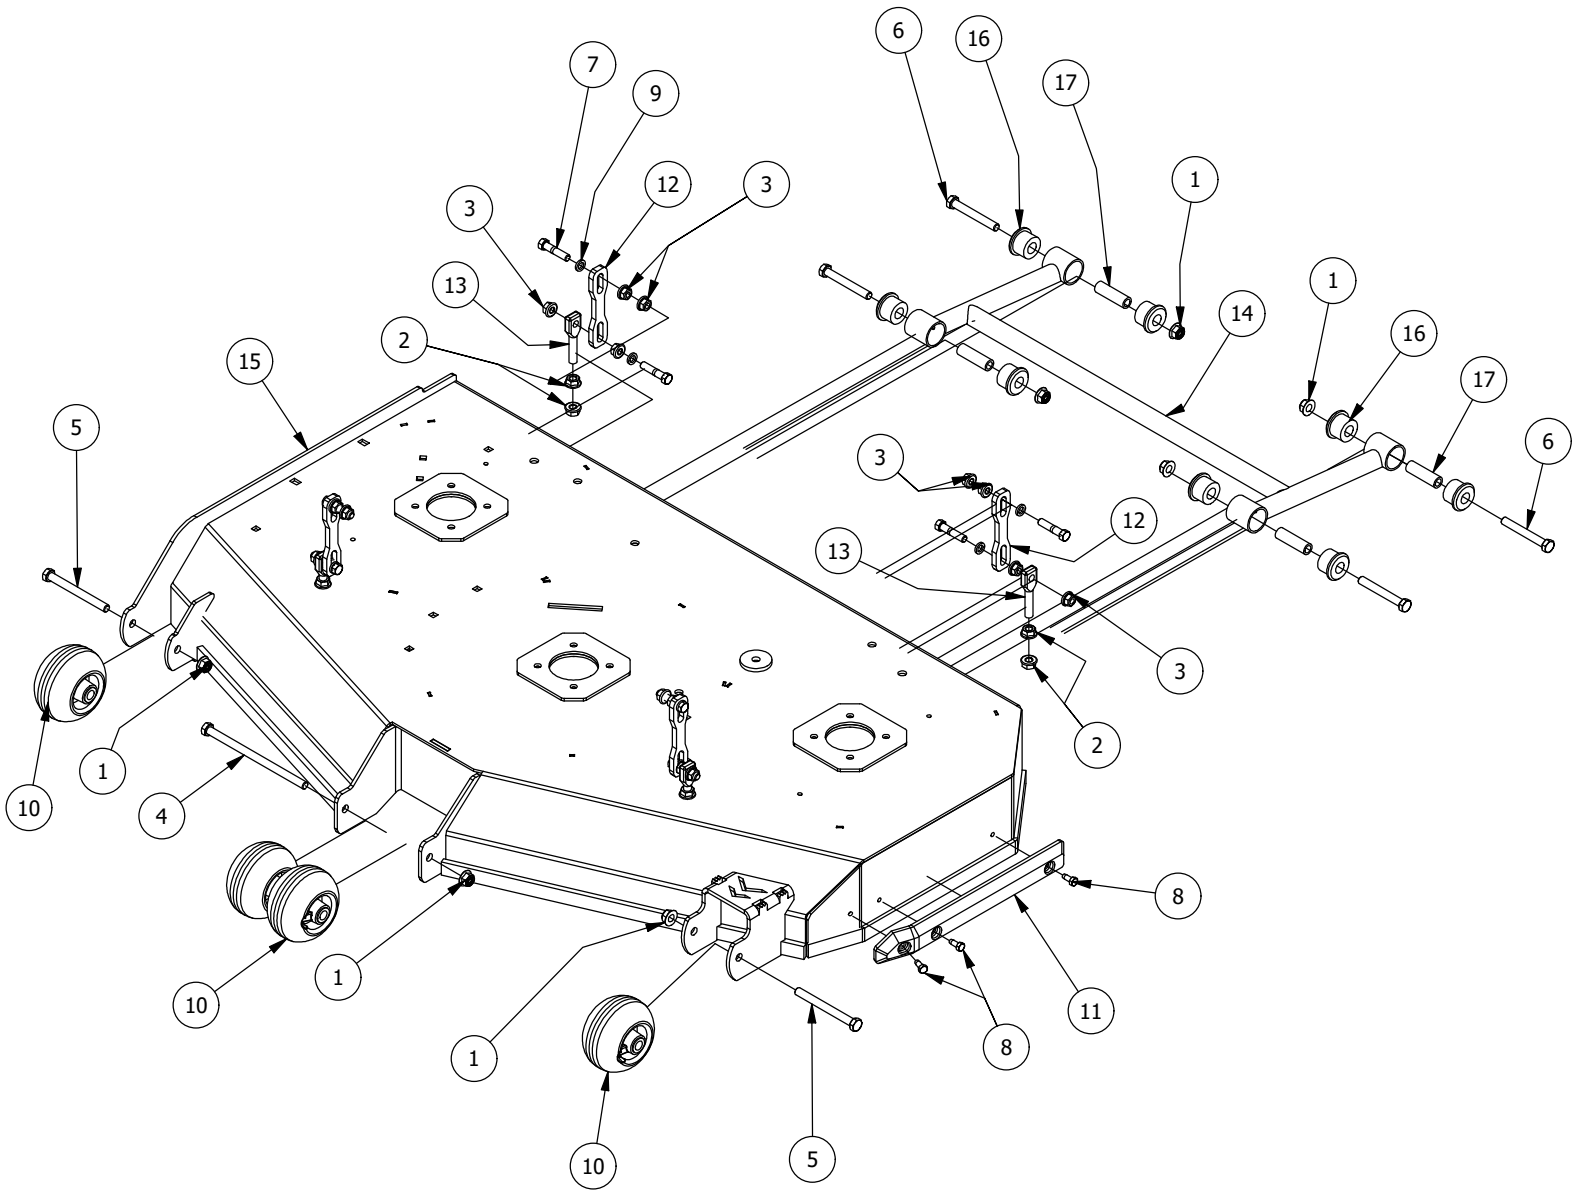

54" Deck Scalping Wheels and Stabilizer Assembly

54" Deck Scalping Wheels and Stabilizer Assembly

ITEM	QTY	PART NUMBER	DESCRIPTION
1	7	413-0002-00	1/2-13 NYLON INSERT FLANGE NUT ZINC YELLOW
2	8	413-0005-00	1/2-13 HEX FLANGE NUT W/SERR ZINC YELLOW
3	16	413-0011-00	7/16-14 HEX FLANGE NUT W/SERR ZINC YELLOW
4	1	418-0015-00	1/2-13 X 8-1/2 HEX C/S GR 2 ZINC YELLOW
5	2	418-0016-00	1/2-13 X 5 HEX C/S GR 2 ZINC YELLOW
6	4	418-0021-00	1/2-13 X 3-3/4 HEX C/S GR 5 ZINC
7	8	418-0046-00	7/16-14 X 2 HEX C/S GR 5 ZINC YELLOW
8	3	418-0262-00	5/16-18 X 3/4 IND HWH UNSLOT (F) TCS ZC/Y
9	8	419-0010-00	.443 ID X .750 OD X .125 THK NYLON BLACK
10	4	422-0001-00	Anti-Scalp Wheel
11	1	429-0001-00	Mower Nylon Deck Guard
12	4	435-0007-00	Mower Deck Link
13	4	448-0001-00	Mower Deck Height Adjustment Stud
14	1	490-0014-00	Mower 54"/61" Deck Frame Stabilizer Assembly
15	1	490-0063-00	2020 54" RT/SRT Deck Assembly
16	8	732-2000-00	Large MTV A-Arm Bushing
17	4	732-2001-00	Large MTV A-Arm Bushing Sleeve