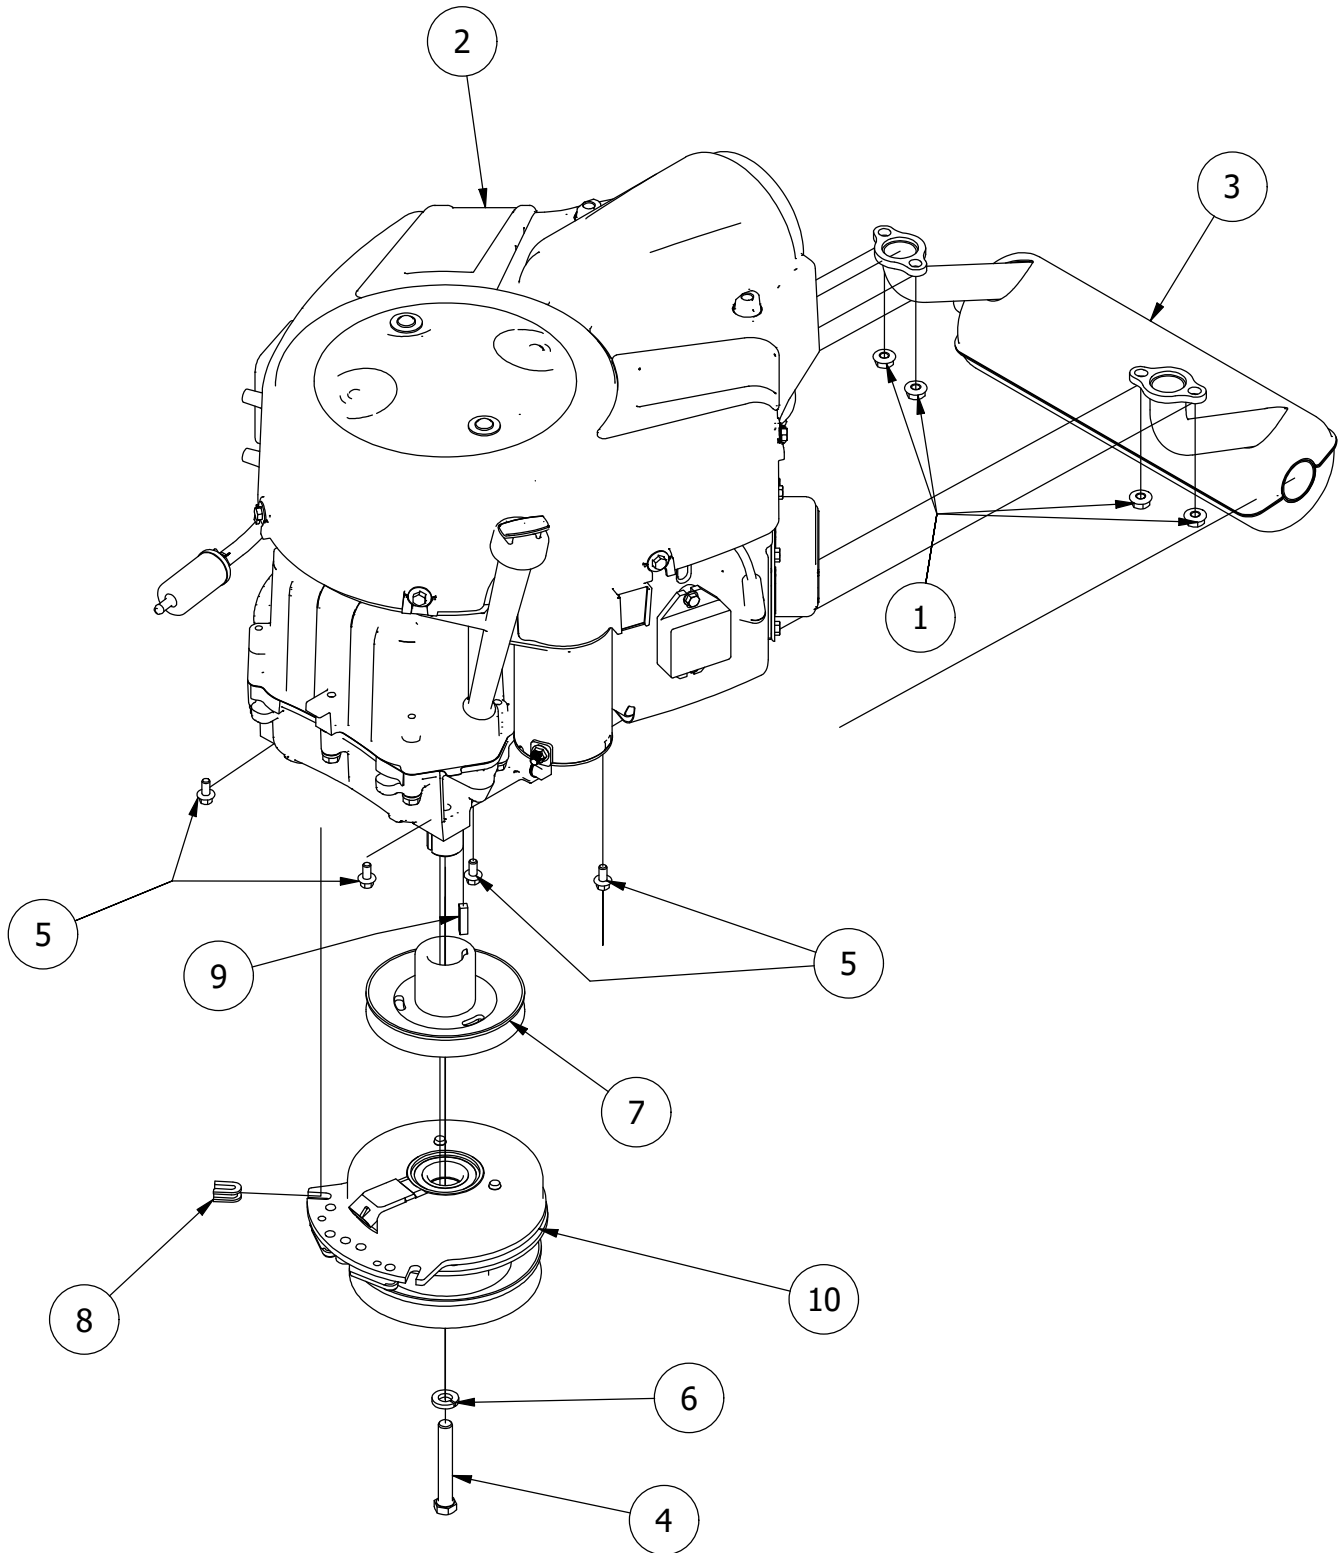

26 HP Vanguard Engine Assembly

26 HP Vanguard Engine Assembly			
ITEM	QTY	PART NUMBER	DESCRIPTION
1	4	413-0009-00	M8-1.25 HEX FLANGE TOPLOCK NUT ZINC
2	1	415-0011-00	26HP Vanguard for RT/SRT
3	1	415-0052-00	B&S 27 HP&25HP Exhaust
4	1	418-0022-00	7/16-20 X 3 HEX C/S GR 8 ZC YELLOW
5	4	418-0059-00	1/4-20 X 1/2 IND. HWH SLOT F TCS ZINC
6	1	419-0005-00	7/16 SPLIT LOCKWASHER GR 8 ZC YELLOW
7	1	433-0001-00	Mower Hydraulic Pump Drive Pulley, A Belt
8	1	437-0025-00	Mower Rotation Stop Brkt Sleeve
9	1	442-0001-00	1/4 X 1 SQUARE KEY STOCK
10	1	470-0002-00	PTO Clutch