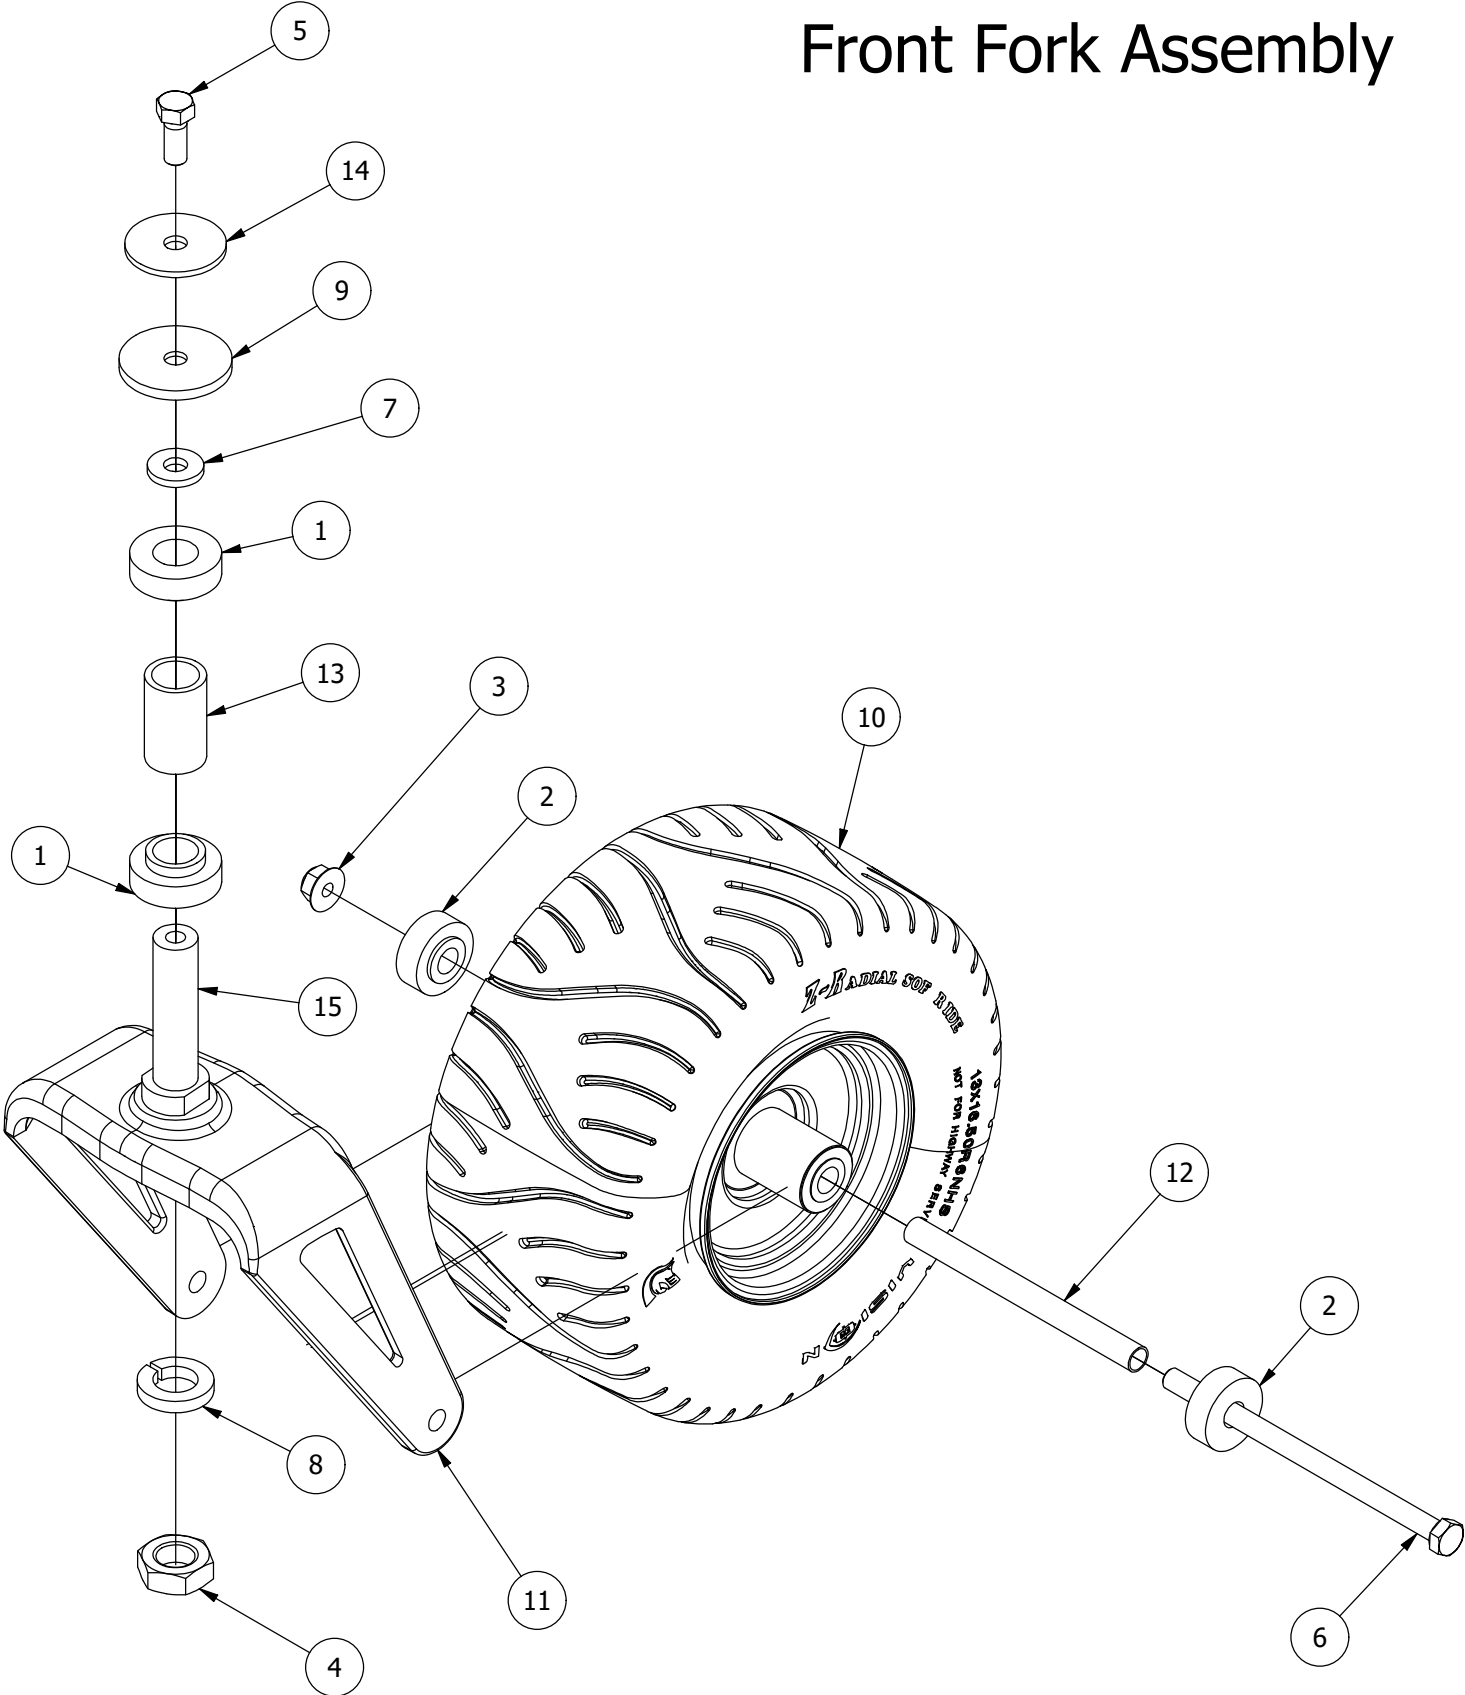

# Front Fork Assembly

Front Fork Assembly			
ITEM	QTY	PART NUMBER	DESCRIPTION
1	2	410-0006-00	1" INSERT BEARING
2	2	410-0014-00	Mower Caster Wheel Bearing
3	1	413-0002-00	1/2-13 NYLON INSERT FLANGE LOCKNUT ZC YELLOW
4	1	413-0063-00	1"-8 FIN HEX JAM NUT ZC
5	1	418-0002-00	1/2-20 X 1-1/4 HEX FLANGE BOLT GR 8 ZC YELLOW
6	1	418-0003-00	1/2-13 X 8-1/2 HEX C/S GR 5 ZINC YELLOW
7	1	419-0003-00	1/2 FENDER WASHER 1-1/4" OD ZINC
8	1	419-0024-00	1" L/W MED SPLIT ZC
9	1	419-0025-00	Front Fork Caster Top Washer
10	1	422-0042-00	Spartan Radial Tire Wheel Assembly 2018
11	1	423-0001-00	RT&SRT Caster Wheel Fork 2018
12	1	425-0010-00	Mower Caster Fork Wheel Spacer
13	1	425-0011-00	Caster Fork Shaft Bearing Spacer
14	1	426-0006-00	Mower Caster Shaft Washer
15	1	437-0019-00	RT&SRT Mower Caster Wheel Shaft 2018

# Park Brake Assembly

Park Brake Assembly			
ITEM	QTY	PART NUMBER	DESCRIPTION
1	1	410-0009-00	1/2" ID X 3/4" OD X 3/8" LENGTH FLANGE BUSHING
2	1	413-0002-00	1/2-13 NYLON INSERT FLANGE LOCKNUT ZC YELLOW
3	9	413-0006-00	5/16-18 HEX FLANGE NUT W/SERR ZINC
4	4	413-0012-00	1/4-20 HEX FLANGE NUT W/SERRATIONS ZC YELLOW
5	1	413-0013-00	3/8-16 NYLON INSERT FLANGE LOCKNUT ZINC
6	1	413-0052-00	3/8 ID X 3/4 OD X .125 THK BRONZE WASHER
7	3	418-0008-00	5/16-18 X 3/4 CARRIAGE BOLT ZINC
8	1	418-0020-00	1/2-13 X 1-1/2 HEX C/S GR 5 ZINC
9	3	418-0027-00	5/16-18 X 1-3/4 HEX C/S GR 2 ZINC
10	2	418-0029-00	1/4-20 X 1-1/4 HEX C/S GR 2 ZINC
11	1	418-0030-00	3/8-16 X 1-1/4 HEX C/S GR 2 ZINC
12	1	420-0001-00	1/8 X 3/4 COTTER PIN ZINC
13	1	434-0003-00	Brake Pedal Release Spring
14	1	434-0015-00	Brake Pedal Release Spring
15	1	435-0004-00	Mower Brake Linkage
16	1	439-0009-00	Mower Frame Brake Mounting Bracket
17	1	490-0016-00	Mower Brake Lock Lever Assembly
18	1	490-0017-00	Mower Brake Unlock Lever Assembly