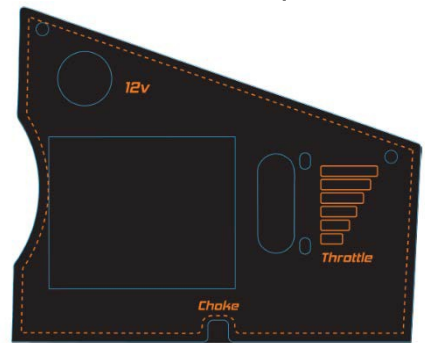

491-0039-00  
Seat Weight Capacity Decal

491-0131-00  
61" Deck Decal

491-0172-00  
RT-HD Model Decal

491-0202-00  
RT-HD w/ GT Trac Decal

491-0132-00  
72" Deck Decal

491-0033-00  
Spartan Drive Arm

491-0094-00  
Carbureted Console