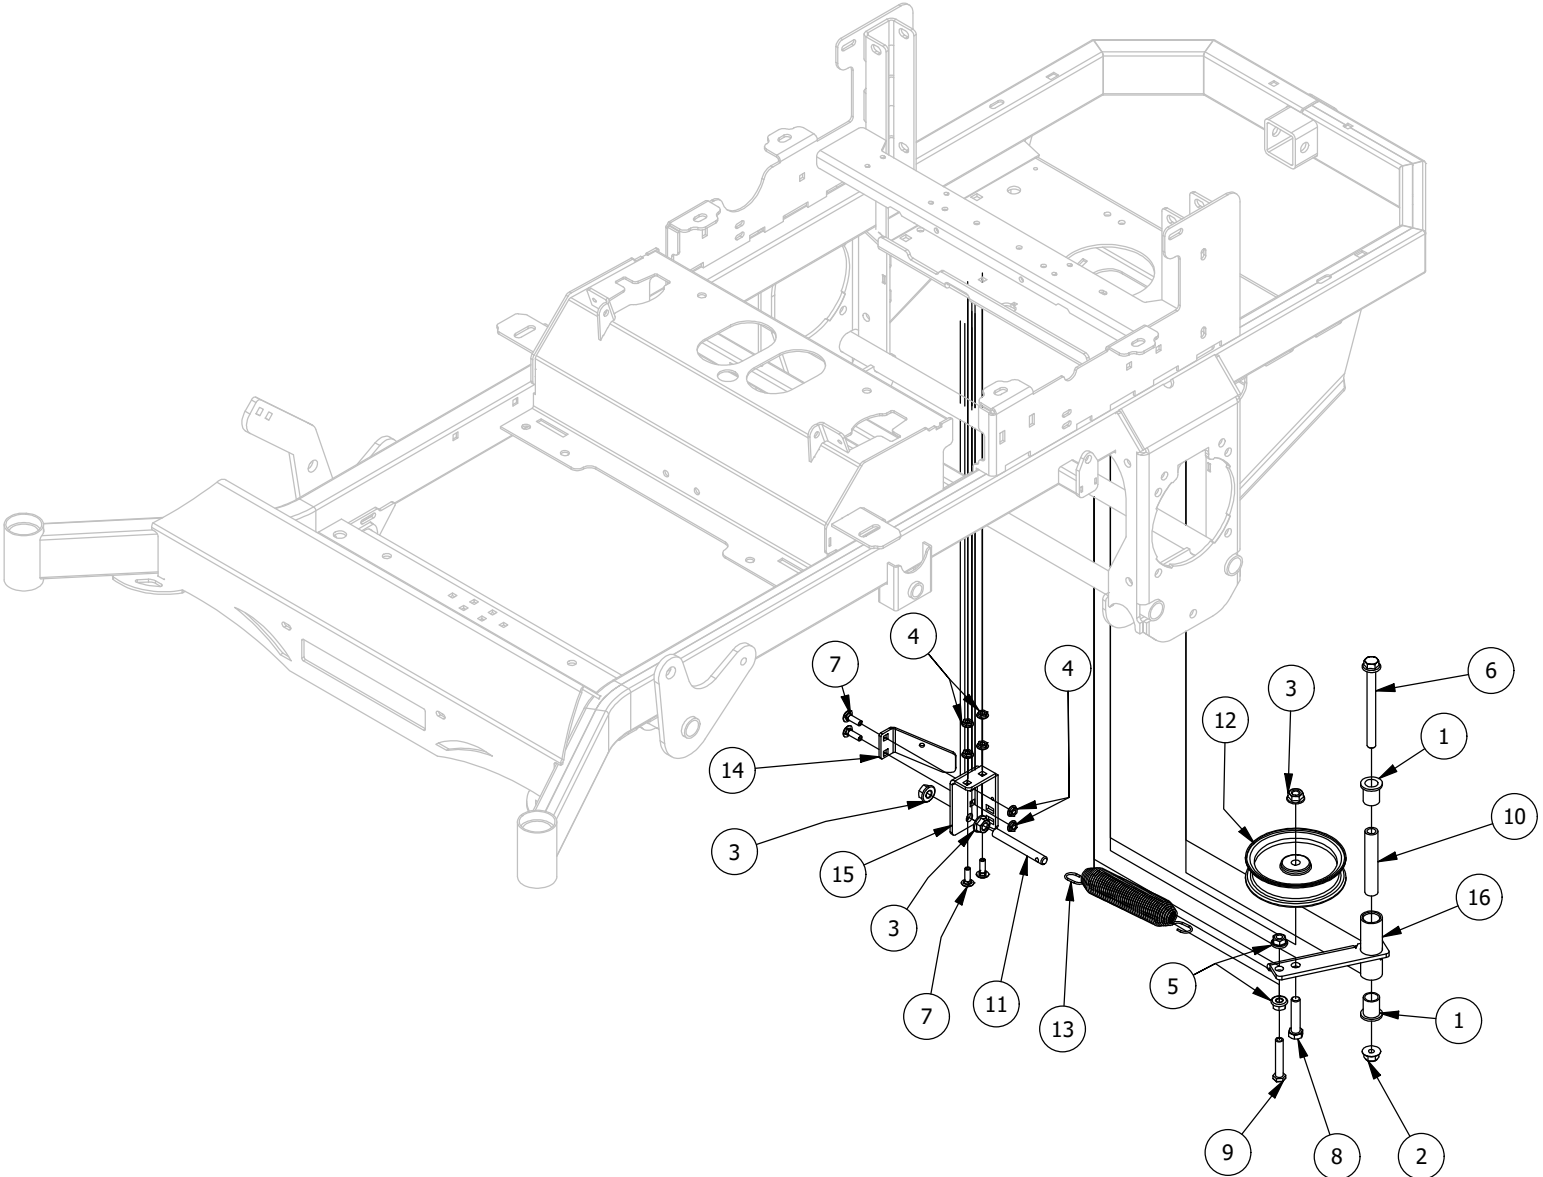

Pump Idler Assembly

Pump Idler Assembly			
ITEM	QTY	PART NUMBER	DESCRIPTION
1	2	410-0007-00	3/4" ID X 15/16" OD X 1-1/8" LENGTH FLANGE BUSHING
2	1	413-0002-00	1/2-13 NYLON INSERT FLANGE LOCKNUT ZC YELLOW
3	3	413-0005-00	1/2-13 HEX FLANGE NUT W/SERR ZINC YELLOW
4	6	413-0006-00	5/16-18 HEX FLANGE NUT W/SERR ZINC
5	2	413-0011-00	7/16-14 HEX FLANGE NUT W/SERR ZINC YELLOW
6	1	418-0009-00	1/2-13 X 5-1/2 HEX FLANGE BOLT GR 8 ZY
7	4	418-0010-00	5/16-18 X 1 CARRIAGE BOLT ZC/YEL
8	1	418-0012-00	1/2-13 X 2-1/4 HEX C/S GR 5 ZINC
9	1	418-0013-00	7/16-14 X 2-1/2 HEX C/S GR 5 ZINC
10	1	425-0006-00	Mower Inner Idler Spacer
11	1	430-0001-00	Mower Pump Spring Tensioner
12	1	433-0013-00	5-3/4" Idler Pulley, 7/16" Spacer Assembly
13	1	434-0007-00	2019 Mower Deck Spring
14	1	439-0132-00	RT/SRT Clutch Anti-rotation Brkt
15	1	439-0244-00	Deck Idler Puller Tensioning Bracket
16	1	490-0018-00	Mower Pump Idler Assembly