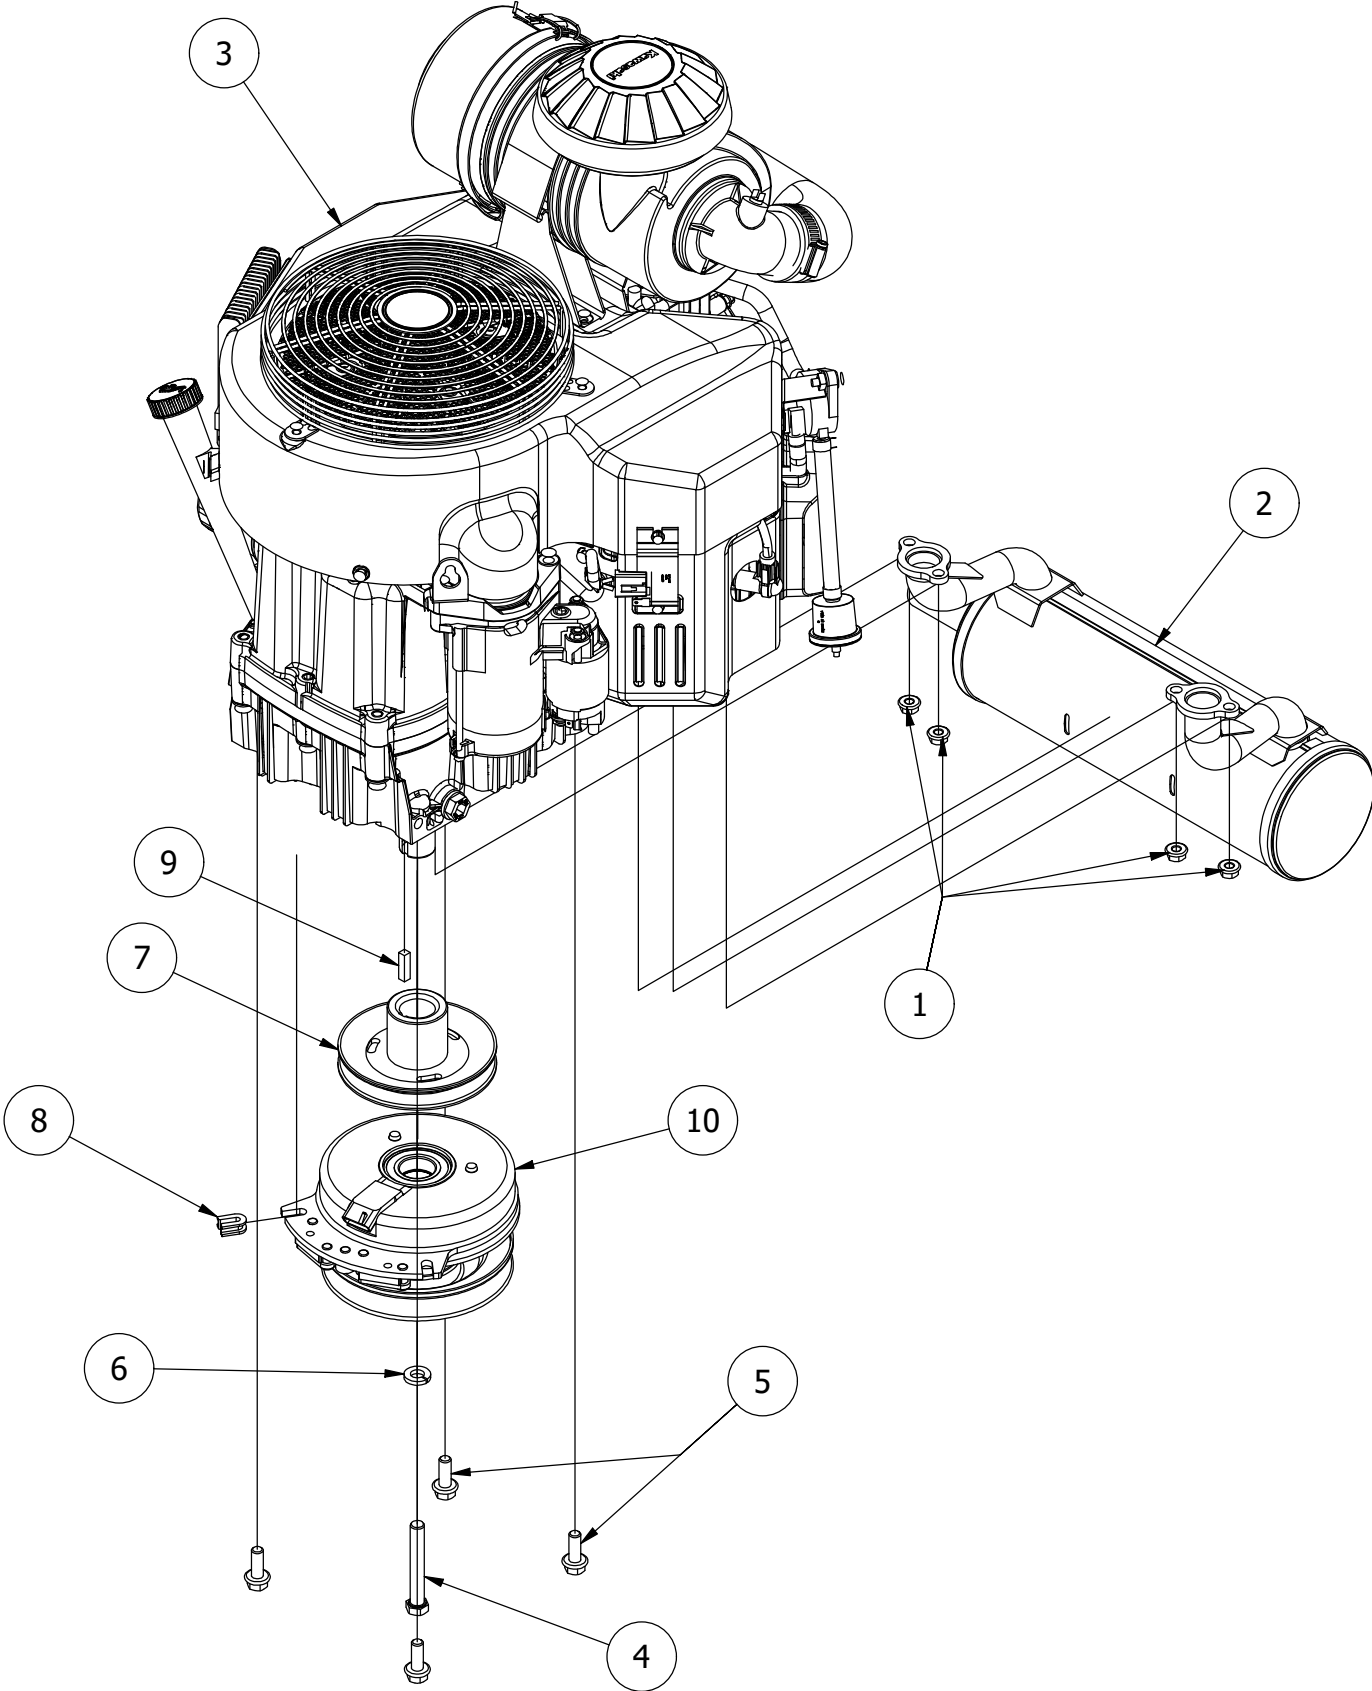

Kawasaki FX801V Engine Assembly

Kawasaki FX801V Engine Assembly			
ITEM	QTY	PART NUMBER	DESCRIPTION
1	4	413-0009-00	M8-1.25 HEX FLANGE TOPLOCK NUT ZINC
2	1	415-0065-00	Exhaust System for Kawasaki FX801, FX850, FX850EFI
3	1	415-0089-00	Kawasaki FX801V Engine
4	1	418-0022-00	7/16-20 X 3 HEX C/S GR 8 ZC YELLOW
5	4	418-0023-00	3/8-16 X 1-1/8 IND HWH W/SERR TRI LOB ZY
6	1	419-0005-00	7/16 SPLIT LOCKWASHER GR 8 ZC YELLOW
7	1	433-0001-00	Mower Hydraulic Pump Drive Pulley, A Belt
8	1	437-0025-00	Mower Rotation Stop Brkt Sleeve
9	1	442-0001-00	1/4 X 1 SQUARE KEY STOCK
10	1	470-0002-00	PTO Clutch