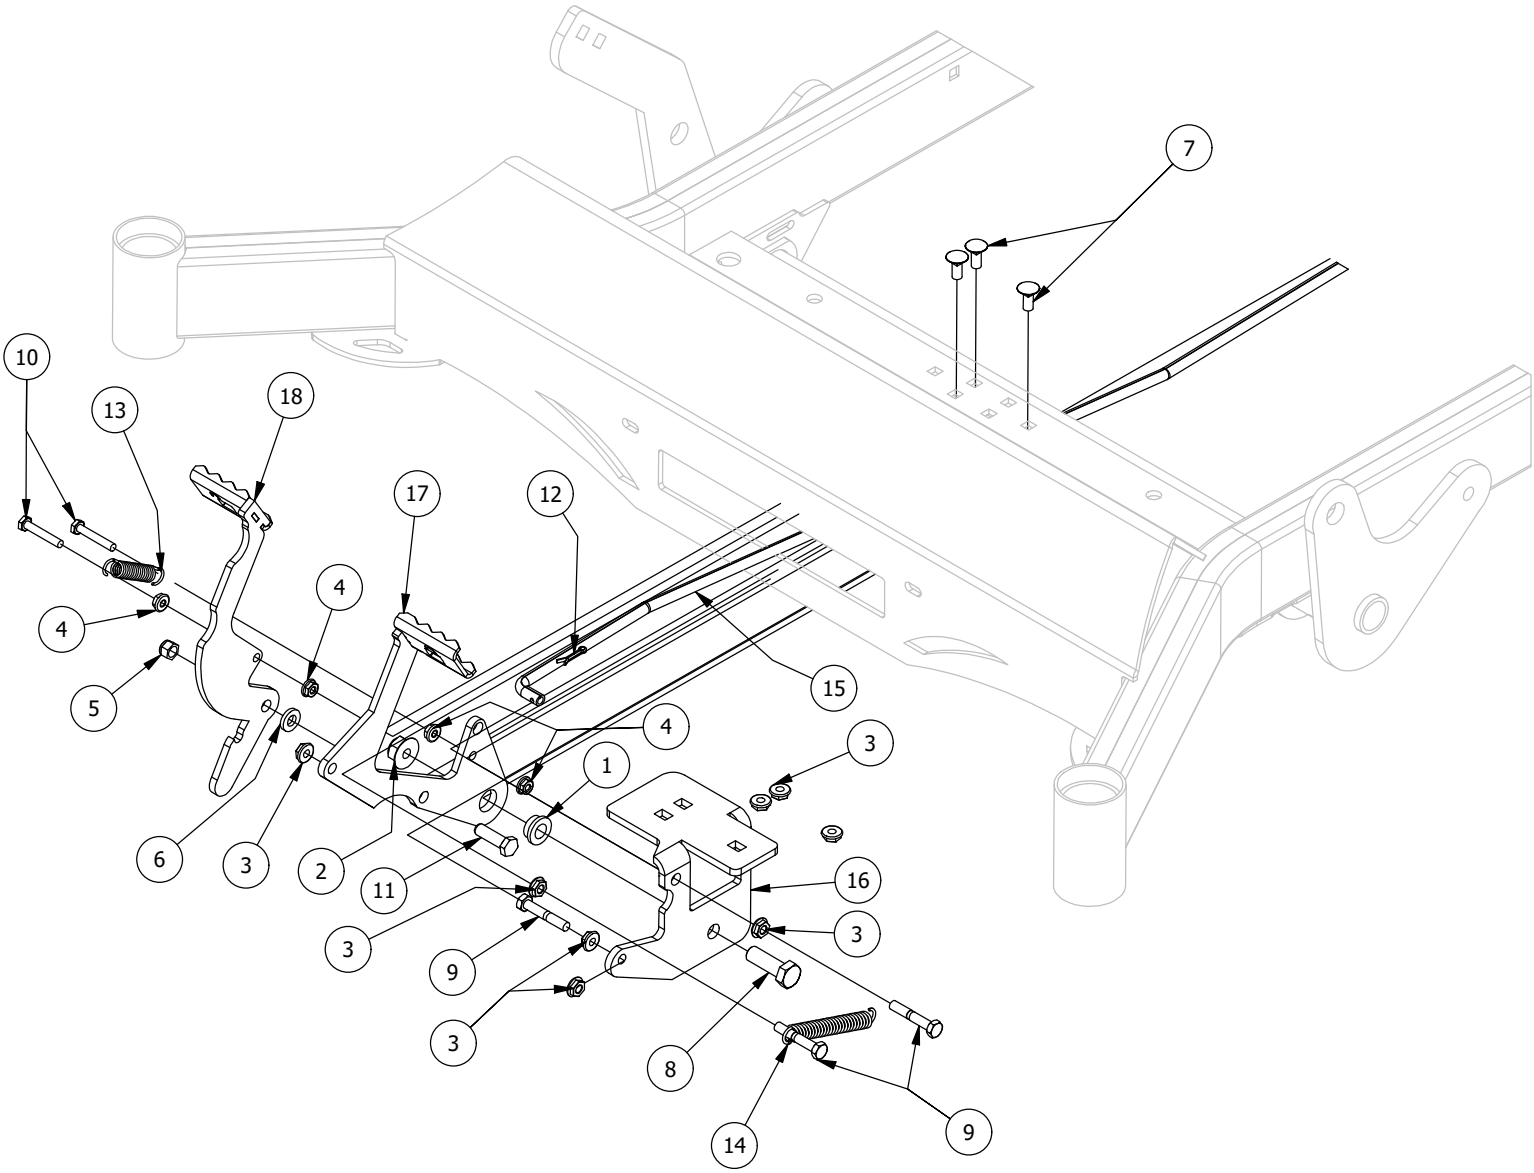

# Front Fork Assembly

Front Fork Assembly			
ITEM	QTY	PART NUMBER	DESCRIPTION
1	2	410-0006-00	1" INSERT BEARING
2	2	410-0014-00	Mower Caster Wheel Bearing
3	1	413-0002-00	1/2-13 NYLON INSERT FLANGE LOCKNUT ZC YELLOW
4	1	413-0063-00	1"-8 FIN HEX JAM NUT ZC
5	1	418-0002-00	1/2-20 X 1-1/4 HEX FLANGE BOLT GR 8 ZC YELLOW
6	1	418-0003-00	1/2-13 X 8-1/2 HEX C/S GR 5 ZINC YELLOW
7	1	419-0003-00	1/2 FENDER WASHER 1-1/4" OD ZINC
8	1	419-0024-00	1" L/W MED SPLIT ZC
9	1	419-0025-00	Front Fork Caster Top Washer
10	1	422-0042-00	Spartan Radial Tire Wheel Assembly 2018
11	1	423-0001-00	RT&SRT Caster Wheel Fork 2018
12	1	425-0010-00	Mower Caster Fork Wheel Spacer
13	1	425-0011-00	Caster Fork Shaft Bearing Spacer
14	1	426-0006-00	Mower Caster Shaft Washer
15	1	437-0019-00	RT&SRT Mower Caster Wheel Shaft 2018

# Park Brake Assembly

Park Brake Assembly			
ITEM	QTY	PART NUMBER	DESCRIPTION
1	1	410-0009-00	1/2" ID X 3/4" OD X 3/8" LENGTH FLANGE BUSHING
2	1	413-0002-00	1/2-13 NYLON INSERT FLANGE LOCKNUT ZC YELLOW
3	9	413-0006-00	5/16-18 HEX FLANGE NUT W/SERR ZINC
4	4	413-0012-00	1/4-20 HEX FLANGE NUT W/SERRATIONS ZC YELLOW
5	1	413-0013-00	3/8-16 NYLON INSERT FLANGE LOCKNUT ZINC
6	1	413-0052-00	3/8 ID X 3/4 OD X .125 THK BRONZE WASHER
7	3	418-0008-00	5/16-18 X 3/4 CARRIAGE BOLT ZINC
8	1	418-0020-00	1/2-13 X 1-1/2 HEX C/S GR 5 ZINC
9	3	418-0027-00	5/16-18 X 1-3/4 HEX C/S GR 2 ZINC
10	2	418-0029-00	1/4-20 X 1-1/4 HEX C/S GR 2 ZINC
11	1	418-0030-00	3/8-16 X 1-1/4 HEX C/S GR 2 ZINC
12	1	420-0001-00	1/8 X 3/4 COTTER PIN ZINC
13	1	434-0003-00	Brake Pedal Release Spring
14	1	434-0015-00	Brake Pedal Release Spring
15	1	435-0004-00	Mower Brake Linkage
16	1	439-0009-00	Mower Frame Brake Mounting Bracket
17	1	490-0016-00	Mower Brake Lock Lever Assembly
18	1	490-0017-00	Mower Brake Unlock Lever Assembly