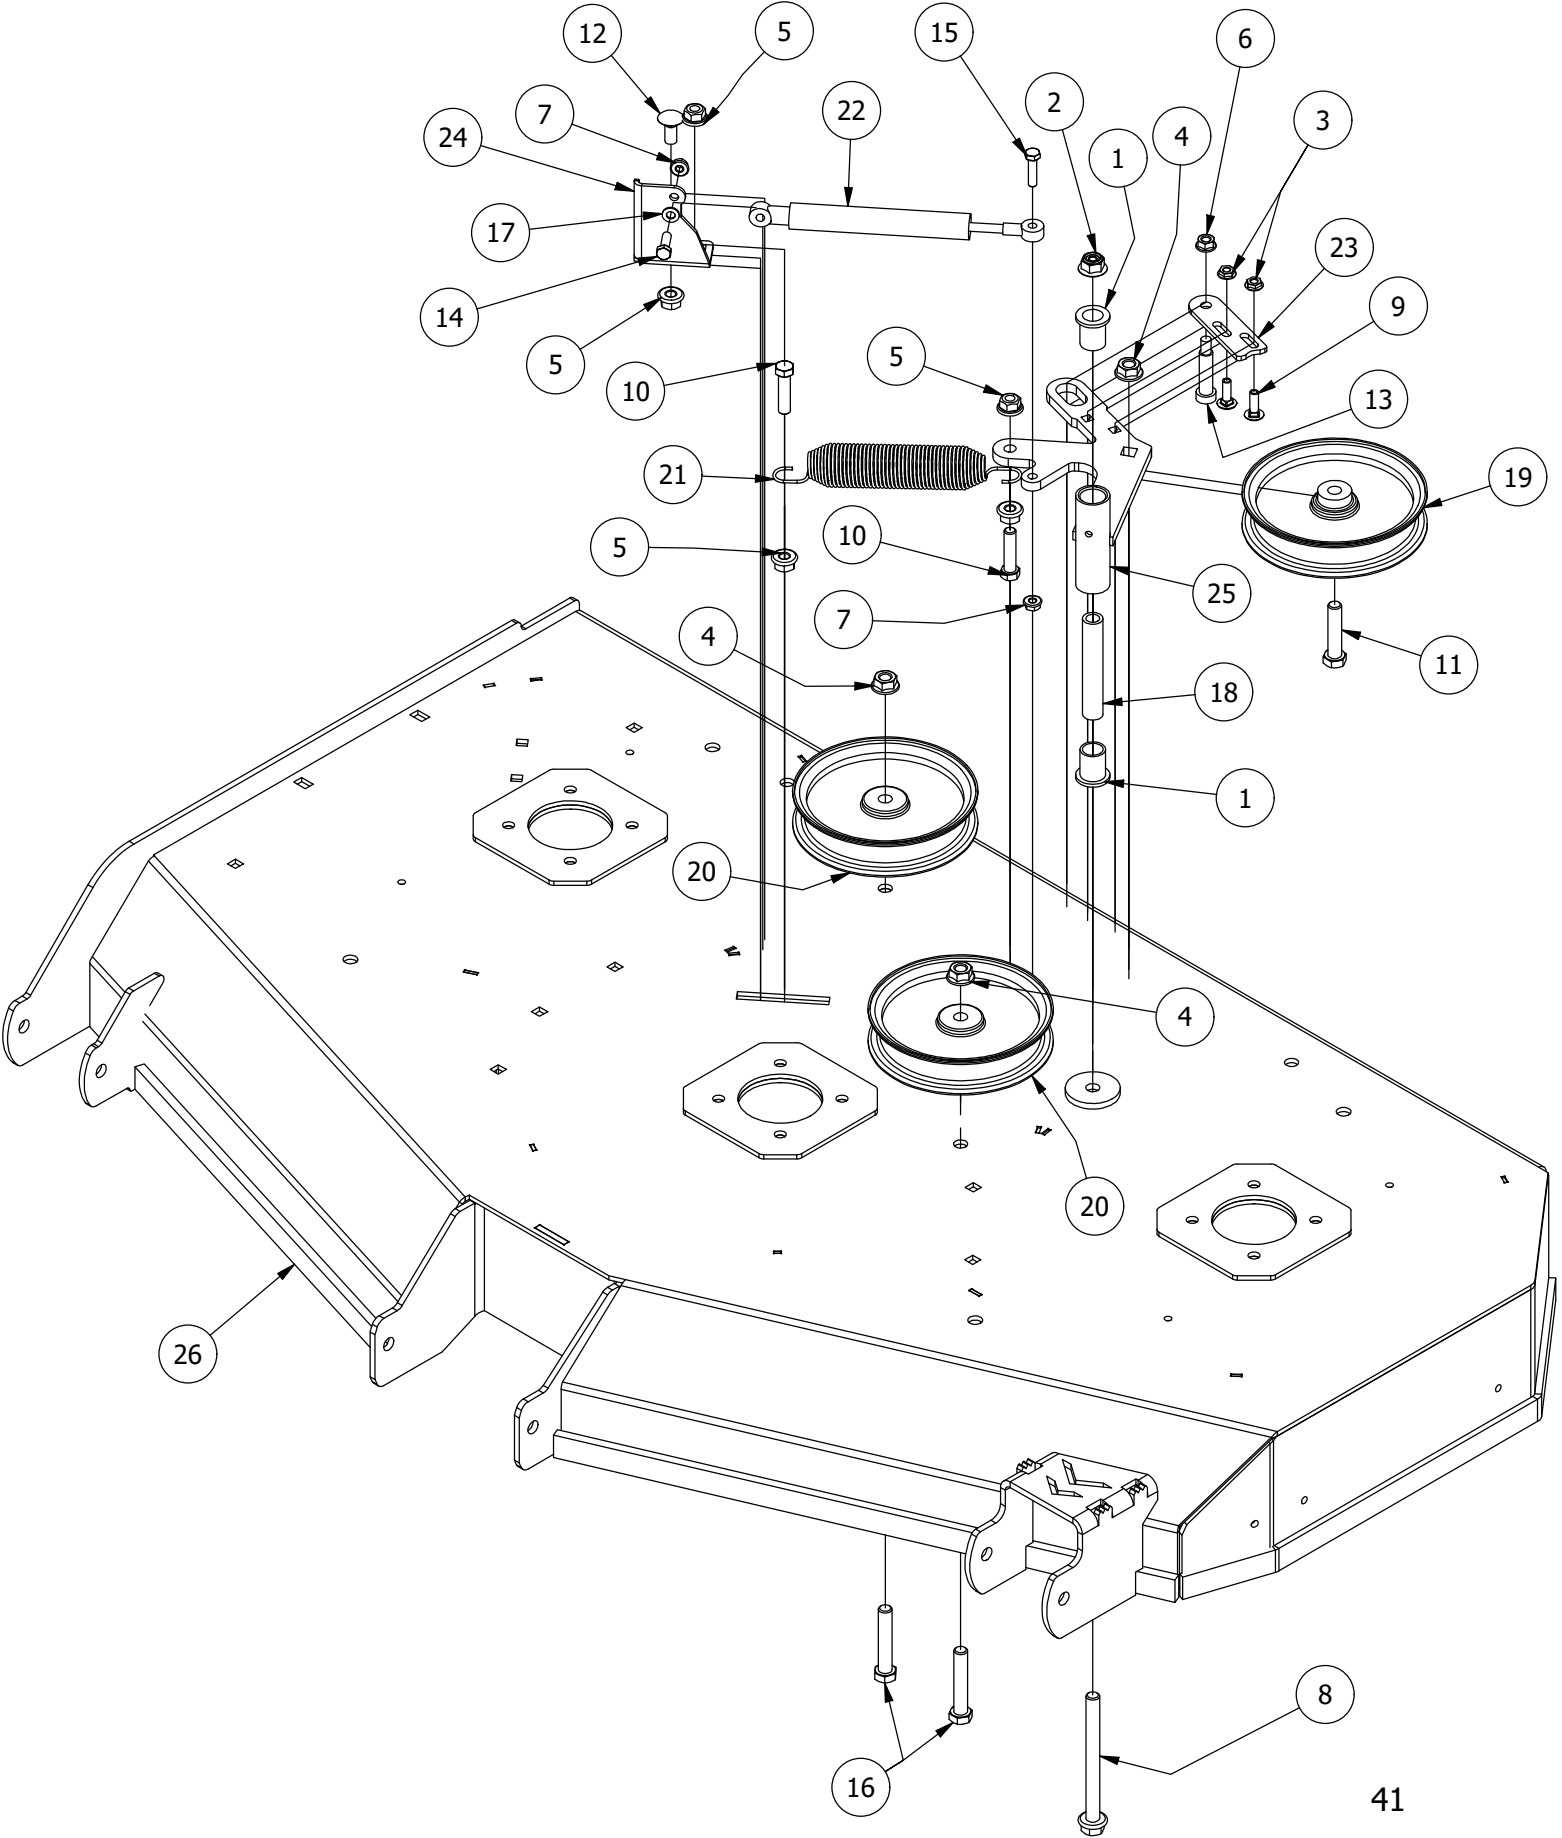

54" Deck Idler Assembly

54" Deck Idler Assembly

ITEM	QTY	PART NUMBER	DESCRIPTION
1	2	410-0007-00	3/4" ID X 15/16" OD X 1-1/8" LENGTH FLANGE BUSHING
2	1	413-0002-00	1/2-13 NYLON INSERT FLANGE NUT ZINC YELLOW
3	2	413-0006-00	5/16-18 HEX FLANGE NUT W/SERR ZINC
4	3	413-0010-00	1/2-13 HEX FLANGE NUT W/SERR ZINC
5	5	413-0011-00	7/16-14 HEX FLANGE NUT W/SERR ZINC YELLOW
6	1	413-0020-00	3/8-16 HEX FLANGE NUT W/SERR ZINC YELLOW
7	2	413-0027-00	5/16-18 NYLON INSERT FLANGE LOCKNUT ZC YELLOW
8	1	418-0009-00	1/2-13 X 5-1/2 HEX FLANGE BOLT GR 8 ZY
9	2	418-0010-00	5/16-18 X 1 CARRIAGE BOLT ZC/YEL
10	2	418-0011-00	7/16-14X 1-3/4 HEX C/S GR5 ZINC Yellow
11	1	418-0012-00	1/2-13 X 2-1/4 HEX C/S GR 5 ZINC
12	1	418-0017-00	7/16-14 X 1 CARRIAGE BOLT ZINC
13	1	418-0106-00	1/2"-20x1-3/4" Shoulder Bolt
14	1	418-0108-00	5/16 x1 Hex C/S (GR8) ZC/Yel
15	1	418-0109-00	5/16- 18 x 1 1/4 Hex C/S (GR.8) ZC/Yel
16	2	418-0246-00	1/2-13 x 2-3/4 Hex Flange Bolt (GR.8) ZC/YEL
17	1	419-0016-00	5/16" ID X 5/8" OD X 1/16" THK BRONZE WASHER
18	1	425-0006-00	Mower Inner Idler Spacer
19	1	433-0014-00	6-3/4" Idler Pulley, 7/16" Spacer Assembly
20	2	433-0015-00	6-3/4" Idler Pulley, 15/16" Spacer Assembly
21	1	434-0007-00	2019 Mower Deck Spring
22	1	434-0009-00	Idler Gas Spring
23	1	439-0257-00	Deck Idler Pulley Belt Retainer Brkt
24	1	439-0335-00	Deck Belt Idler Damper Mounting Bracket
25	1	490-0019-00	Mower Deck Idler Pulley Arm Assembly
26	1	490-0063-00	2020 54" RT/SRT Deck Assembly