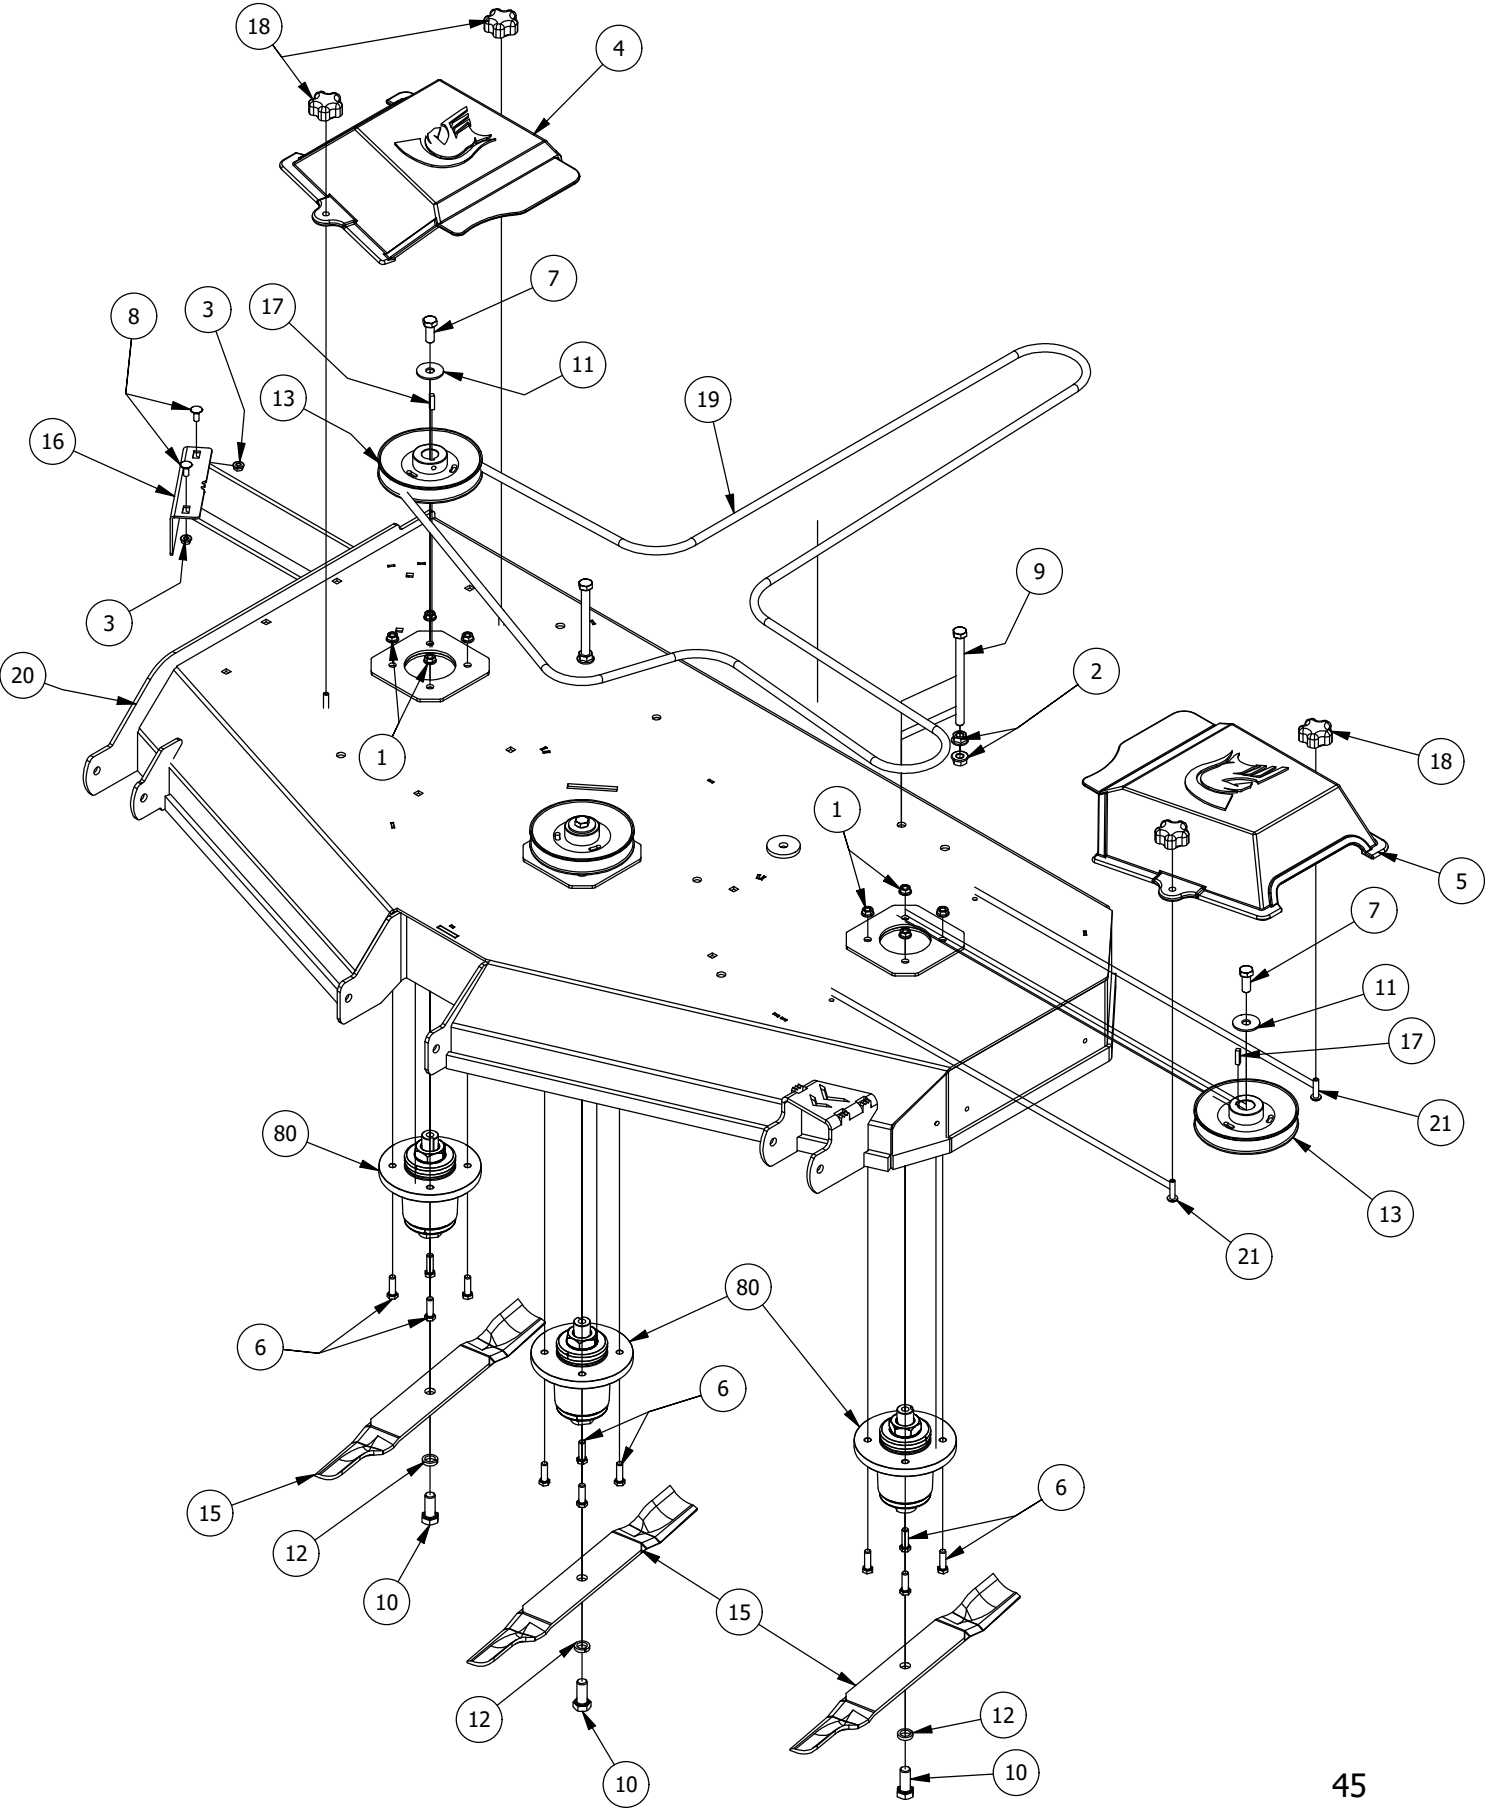

61" Spindles, Blades, Pulleys, and Covers

61" Spindles, Blades, Pulleys, and Covers			
ITEM	QTY	PART NUMBER	DESCRIPTION
1	12	413-0004-00	3/8-16 HEX FLANGE NUT W/SERR ZINC
2	4	413-0005-00	1/2-13 HEX FLANGE NUT W/SERR ZINC YELLOW
3	2	413-0022-00	5/16-18 HEX FLANGE NUT W/SERR ZINC YELLOW
4	1	414-0020-00	Right Pulley Cover 61" RZ/RT/SRT, 72" RT/SRT
5	1	414-0021-00	Left Pulley Cover 61" RZ/RT/SRT, 72" RT/SRT
6	12	418-0005-00	3/8-16 x 1-1/4 Hex Bolt GR5
7	3	418-0006-00	1/2-20 X 1-1/4 HEX C/S GR 5 ZINC
8	2	418-0008-00	5/16-18 X 3/4 CARRIAGE BOLT ZINC
9	2	418-0044-00	1/2-13 X 6-1/2 HEX C/S GR 8 ZINC YELLOW
10	3	418-0078-00	5/8-11 X 1-1/2 HEX C/S GR 8 ZC YELLOW
11	3	419-0001-00	1/2" X 1-5/8 BELLEVILLE CUP WASHER ZINC YELLOW
12	3	419-0004-00	5/8 SPLIT LOCKWASHER ZINC
13	3	433-0003-00	Deck Pulley 61"
80	3	437-0005-00	Mower Heavy Duty Deck Spindle
15	3	438-0002-00	61" Mower Deck Blade
16	1	439-0398-00	2020 RT&SRT/RZ 61 Deck wiper Brkt
17	3	442-0001-00	1/4 X 1 SQUARE KEY STOCK
18	4	445-0005-00	5/16-18 5-LOBE (STAR) FEMALE SOFT TOUCH KNOB (1.90 DIA) BLK
19	1	461-0002-00	61" Mower Deck Belt, HB x 167.9" Effective Length
20	1	490-0061-00	2020 61 RT/SRT Deck assembly
21	4	618-1008-00	5/16-18 x 1-1/4 Pan Torx Tri Lob Zinc