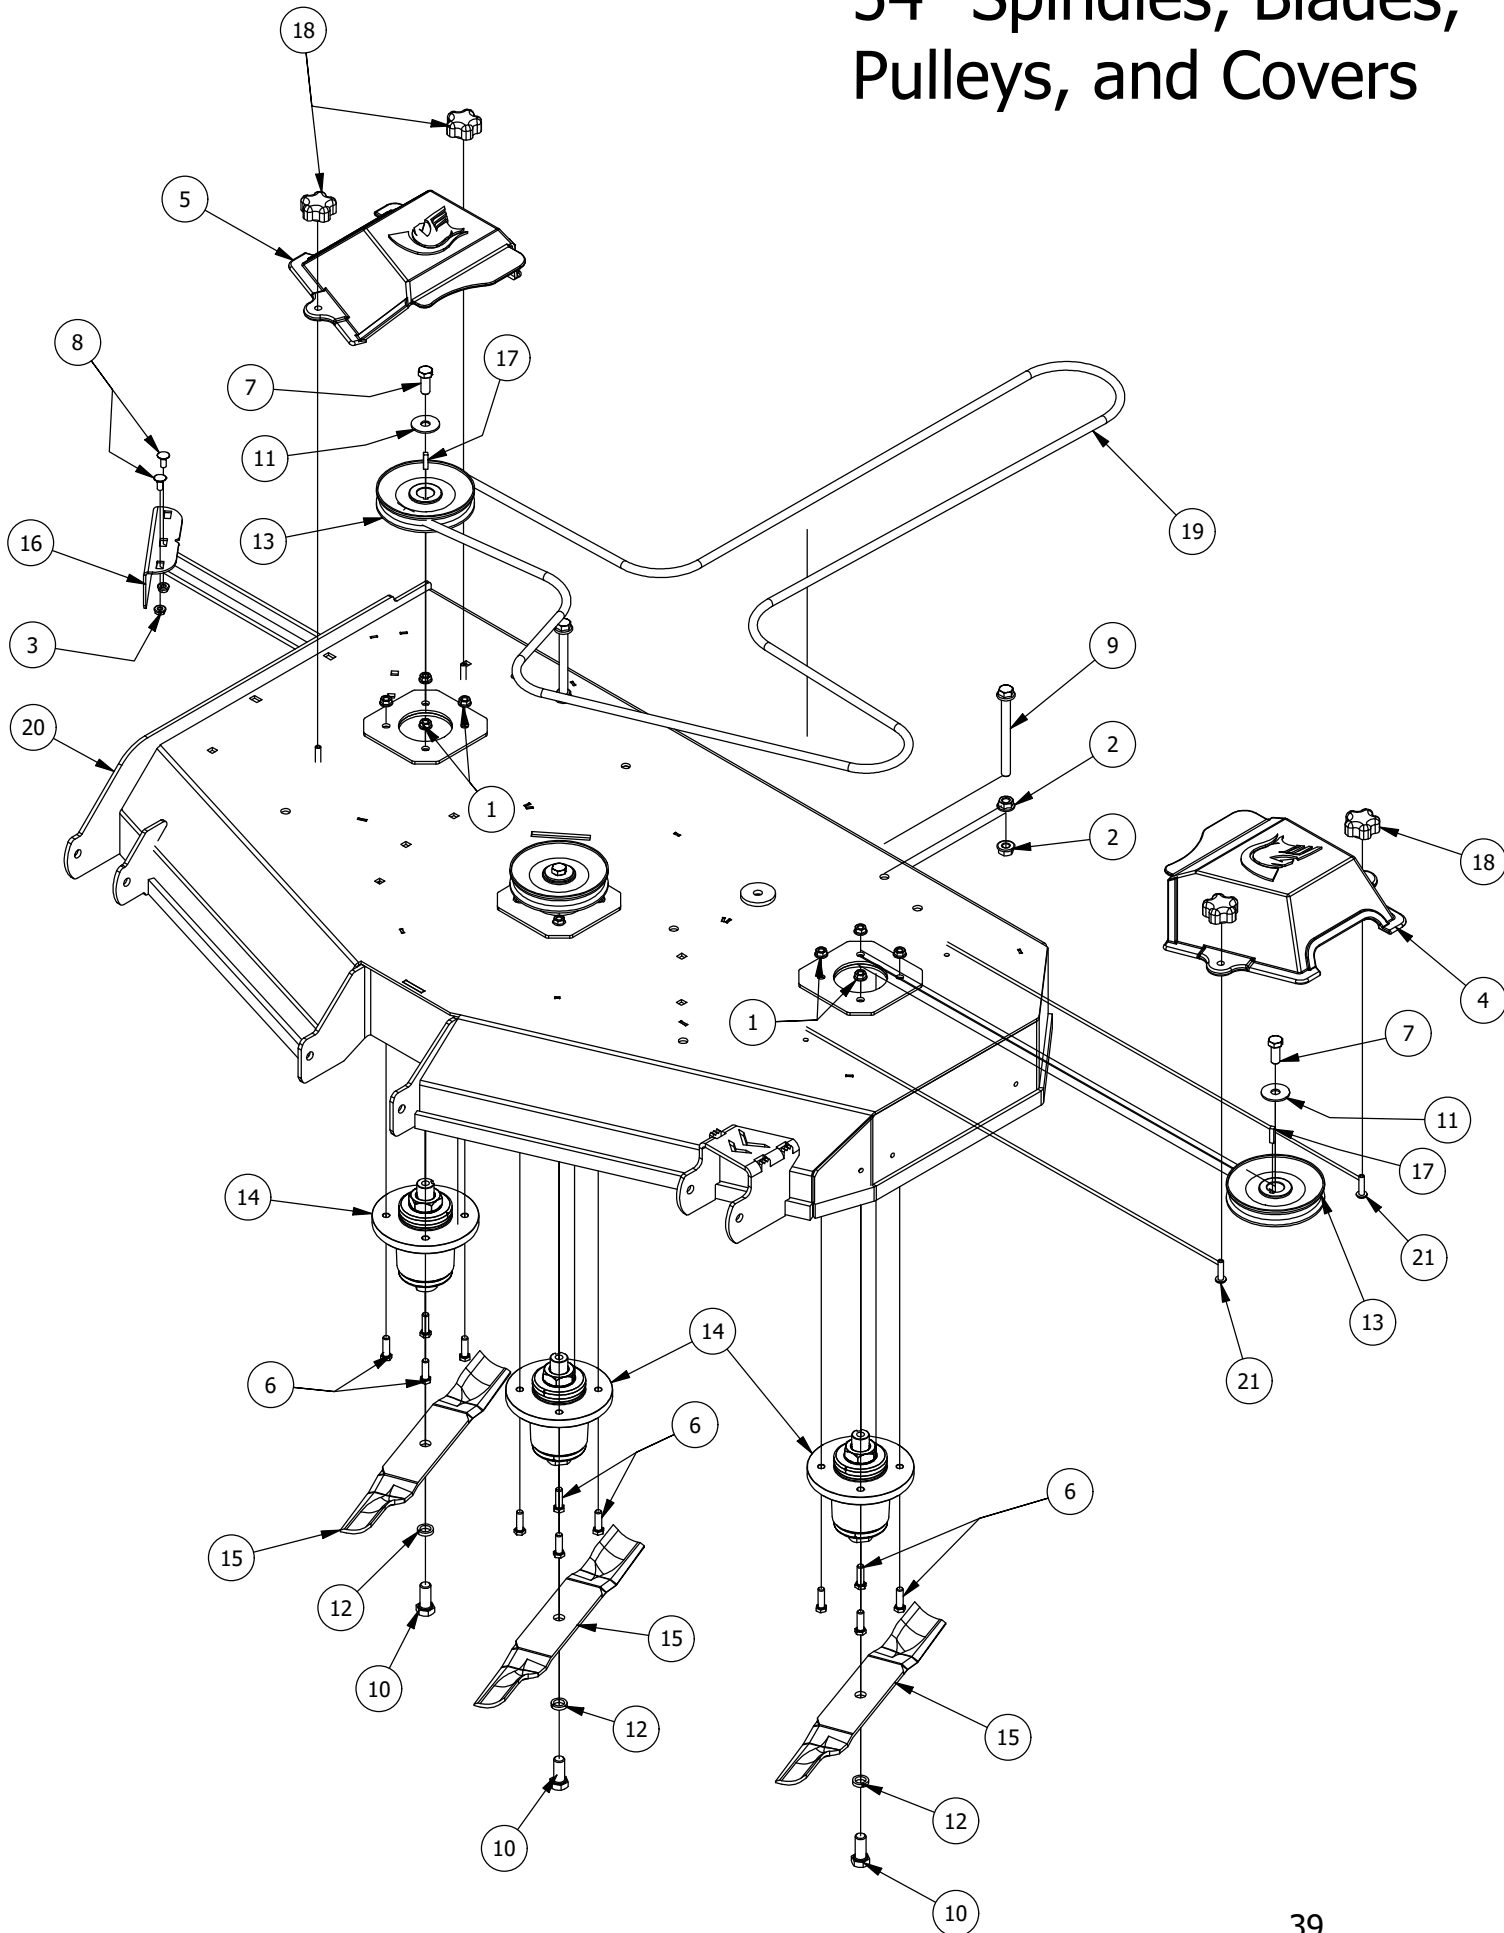

54" Spindles, Blades, Pulleys, and Covers

54" Spindles, Blades, Pulleys, and Covers

ITEM	QTY	PART NUMBER	DESCRIPTION
1	12	413-0004-00	3/8-16 HEX FLANGE NUT W/SERR ZINC
2	4	413-0005-00	1/2-13 HEX FLANGE NUT W/SERR ZINC YELLOW
3	2	413-0022-00	5/16-18 HEX FLANGE NUT W/SERR ZINC YELLOW
4	1	414-0018-00	48" & 54" Deck Left Pulley Cover
5	1	414-0019-00	48" & 54" Deck Right Pulley Cover
6	12	418-0005-00	3/8-16 x 1-1/4 Hex Bolt GR5
7	3	418-0006-00	1/2-20 X 1-1/4 HEX C/S GR 5 ZINC
8	2	418-0008-00	5/16-18 X 3/4 CARRIAGE BOLT ZINC
9	2	418-0009-00	1/2-13 X 5-1/2 HEX FLANGE BOLT GR 8 ZY
10	3	418-0078-00	5/8-11 X 1-1/2 HEX C/S GR 8 ZC YELLOW
11	3	419-0001-00	1/2" X 1-5/8 BELLEVILLE CUP WASHER ZINC YELLOW
12	3	419-0004-00	5/8 SPLIT LOCKWASHER ZINC
13	3	433-0004-00	Deck Pulley 54"
14	3	437-0005-00	Mower Heavy Duty Deck Spindle
15	3	438-0001-00	54" Mower Deck Blade
16	1	439-0399-00	2020 RT&SRT/RZ 54 Deck wiper Brkt
17	3	442-0001-00	1/4 X 1 SQUARE KEY STOCK
18	4	445-0005-00	5/16-18 5-LOBE (STAR) FEMALE SOFT TOUCH KNOB (1.90 DIA) BLK
19	1	461-0001-00	54" Mower Deck Belt, HB x 153.5" Effective Length
20	1	490-0063-00	2020 54" RT/SRT Deck Assembly
21	4	618-1008-00	5/16-18 x 1-1/4 Pan Torx Tri Lob Zinc