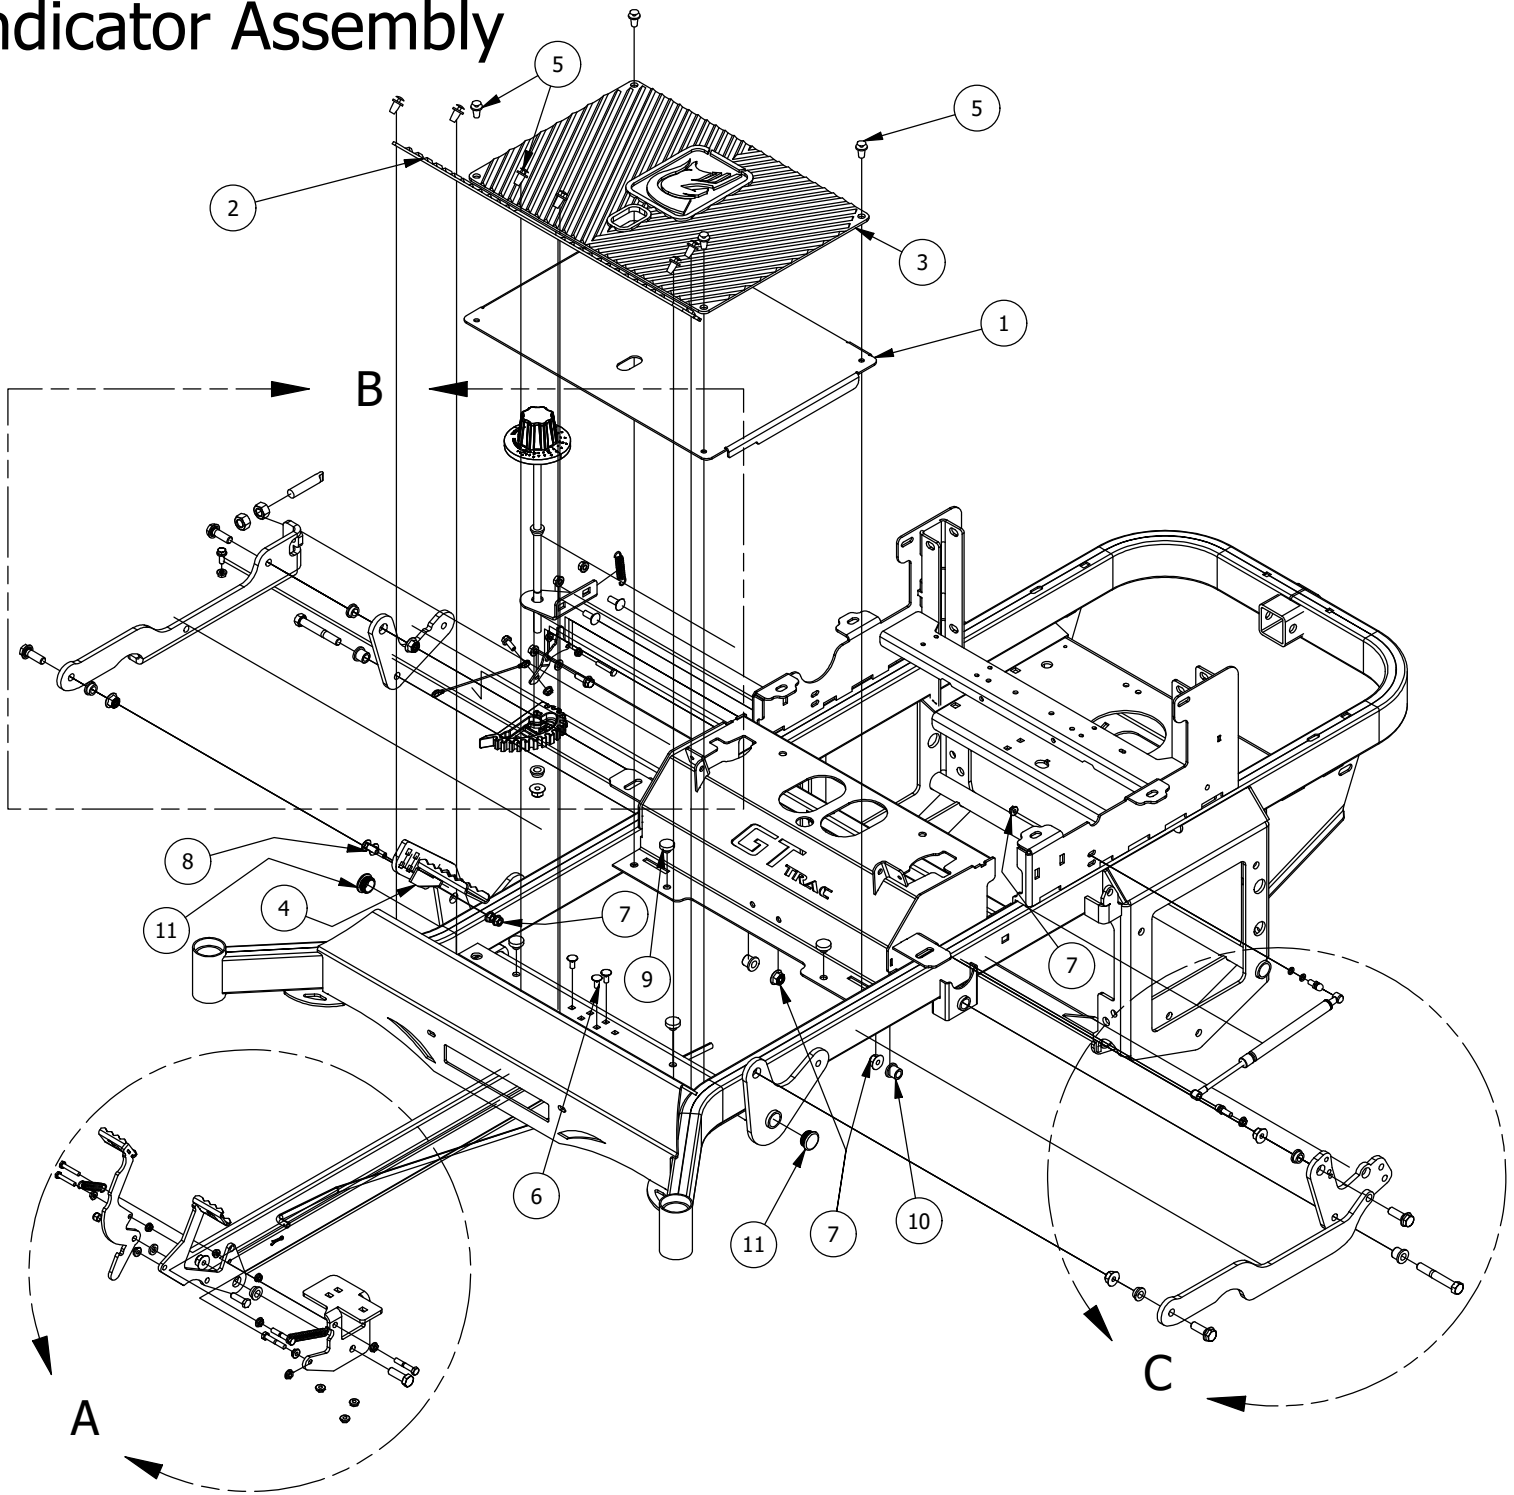

SRT Pro Parts Manual

2021

Table of Contents

Front Fork Assembly	3
Brake, Floorboard, and Height Indicator Assembly	4-7
Battery and Seat Suspension Assembly	8-9
Drive Arm Assemblies	10-11
Seat Frame and Pump Idler Assemblies.....	12-15
Gas Tank Assembly	16-17
Transmission Assembly.....	18-19
54" Deck Assembly.....	20-23
61" Deck Assembly.....	24-27
Deck Chute Assembly	28
Spindle Assembly	29
Briggs and Stratton 27 HP Engine Assembly	30
Kawasaki FT730 Engine Assembly	31
Decals	32

Front Fork Assembly			
ITEM	QTY	PART NUMBER	DESCRIPTION
1	1	426-0006-00	Mower Caster Shaft Washer
2	1	425-0011-00	Caster Fork Shaft Bearing Spacer
3	1	418-0003-00	1/2-13 X 8-1/2 HEX C/S GR 5 ZINC YELLOW
4	1	413-0002-00	1/2-13 NYLON INSERT FLANGE LOCKNUT ZC YELLOW
5	1	425-0010-00	Mower Caster Fork Wheel Spacer
6	1	418-0006-00	1/2-20 X 1-1/4 HEX C/S GR 5 ZINC
7	2	410-0014-00	Mower Caster Wheel Bearing
8	2	410-0006-00	1" INSERT BEARING
9	1	423-0001-00	RT&SRT Caster Wheel Fork 2018
10	1	419-0025-00	Front Fork Caster Top Washer
11	1	437-0019-00	RT&SRT Mower Caster Wheel Shaft 2018
12	1	413-0063-00	1"-8 FIN HEX JAM NUT ZC
13	1	419-0024-00	1" L/W MED SPLIT ZC
14	1	422-0042-00	Spartan Radial Tire Wheel Assembly 2018
15	1	422-0021-00	Mower 8" Steel Wheels on Radial Tire
16	1	419-0003-00	1/2 FENDER WASHER 1-1/4" OD ZINC

Brake, Floorboard, and Height Indicator Assembly

Parts List

ITEM	QTY	PART NUMBER	DESCRIPTION
1	1	439-0007-00	Mower Floorboard
2	1	481-0005-00	2017 Mower Rubber Foot Rest Mat Except for RZ
3	1	481-0006-00	2017 Mower Logo Floor Mat Except for RZ
4	1	439-0059-00	Mower Deck Height Foot Pedal
5	10	414-0002-00	8MM PUSH TYPE RETAINER NYLON BLACK
6	3	418-0008-00	5/16-18 X 3/4 CARRIAGE BOLT ZINC
7	8	413-0002-00	1/2-13 NYLON INSERT FLANGE LOCKNUT ZC YELLOW
8	2	418-0045-00	3/8-16 X 1 Carriage Bolt Zinc Yellow
9	4	429-0002-00	Push-In Rubber Bumper, Mower Floor
10	4	410-0068-00	.502 ID X .753 OD X .75 OAL X1 FL OD X .125 FL BUSHING
11	2	414-0015-00	1-1/4" Round Tube Plug