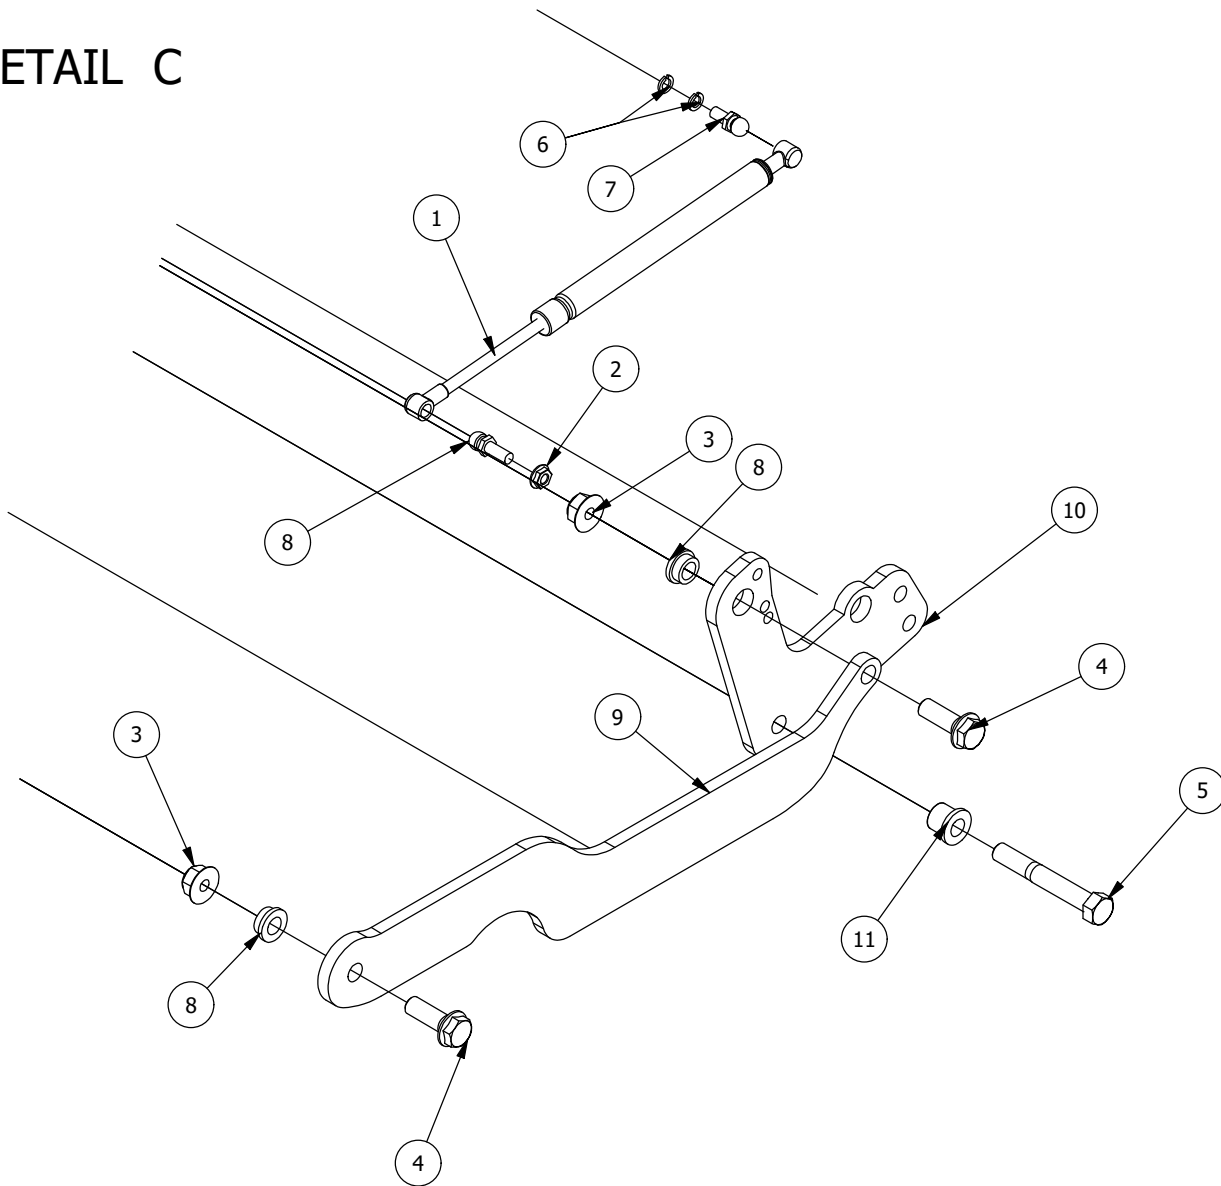

Brake, Floorboard, and Height Indicator Assembly

Parts List

ITEM	QTY	PART NUMBER	DESCRIPTION
1	1	439-0007-00	Mower Floorboard
2	1	481-0005-00	2017 Mower Rubber Foot Rest Mat Except for RZ
3	1	481-0006-00	2017 Mower Logo Floor Mat Except for RZ
4	1	439-0059-00	Mower Deck Height Foot Pedal
5	10	414-0002-00	8MM PUSH TYPE RETAINER NYLON BLACK
6	3	418-0008-00	5/16-18 X 3/4 CARRIAGE BOLT ZINC
7	8	413-0002-00	1/2-13 NYLON INSERT FLANGE LOCKNUT ZC YELLOW
8	2	418-0045-00	3/8-16 X 1 Carriage Bolt Zinc Yellow
9	4	429-0002-00	Push-In Rubber Bumper, Mower Floor
10	4	410-0068-00	.502 ID X .753 OD X .75 OAL X1 FL OD X .125 FL BUSHING
11	2	414-0015-00	1-1/4" Round Tube Plug

DETAIL C

Detail C Parts List			
ITEM	QTY	PART NUMBER	DESCRIPTION
1	1	434-0001-00	Deck Gas Spring
2	11	413-0006-00	5/16-18 HEX FLANGE NUT W/SERR ZINC
3	8	413-0002-00	1/2-13 NYLON INSERT FLANGE LOCKNUT ZC YELLOW
4	4	418-0047-00	1/2-13 X 1-1/2 HEX FLANGE BOLT GR 8 ZINC YELLOW
5	2	418-0042-00	1/2-13 X 3-1/2 HEX C/S GR 5 ZINC YELLOW
6	2	419-0009-00	5/16 SPLIT LOCKWASHER ZINC
7	1	487-0005-00	Control Arm Damper Ball Stud
8	1	487-0008-00	Control Arm Damper Ball Stud 3/4" Thread
9	1	435-0009-00	Mower Deck Height Left Link Arm
10	1	431-0005-00	Deck Height Brkt Left Actuator side
11	4	410-0068-00	.502 ID X .753 OD X .75 OAL X1 FL OD X .125 FL BUSHING
12	2	414-0015-00	1-1/4" Round Tube Plug