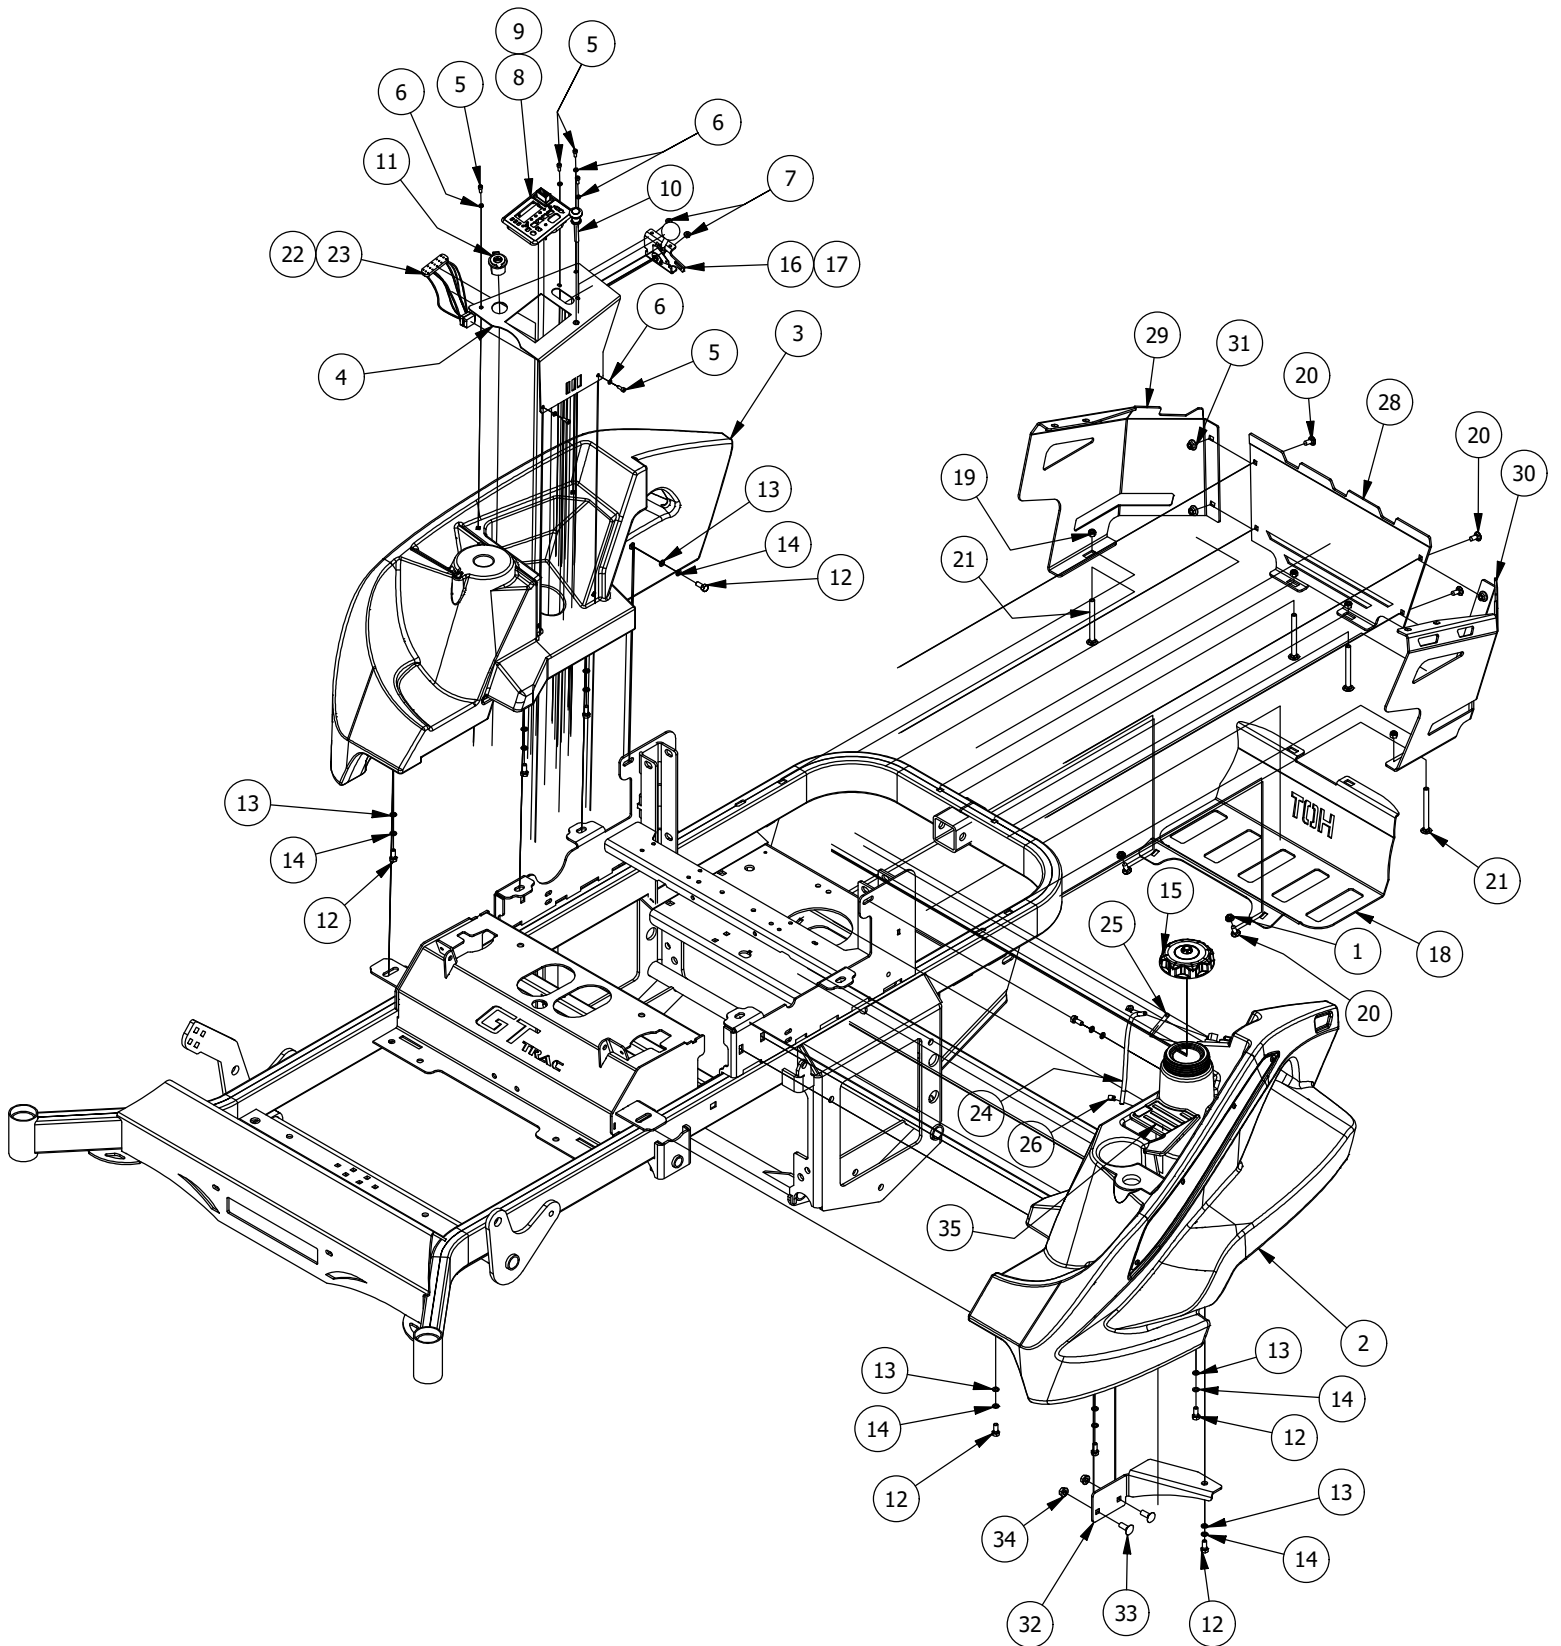

Gas Tank Assembly

Gast Tank Assembly			
ITEM	QTY	PART NUMBER	DESCRIPTION
1	2	413-0006-00	5/16-18 HEX FLANGE NUT W/SERR ZINC
2	1	467-0001-00	Mower Gasoline Fuel Tank Assembly
3	1	467-0002-00	Mower Console
4	1	439-0022-00	Mower Control Panel Bracket
5	6	418-0055-00	10-24 X 1/2 SOCKET C/S 18-8 SS
6	6	419-0011-00	#10 SPLIT LOCKWASHER 18-8 SS
7	2	413-0008-00	10-24 NYLON INSERT LOCKNUT 18-8 SS
8	1	486-0004-00	Mower Control Console, Carbureted Engine
9	1	486-0003-00	Mower Control Console-EFI
10	1	464-0002-00	Choke Cable
11	1	677-2075-00	12 Volt Auxiliary Plug
12	9	418-0054-00	5/16-18 X 3/4 HEX C/S ZINC
13	9	419-0007-00	5/16 Flat Washer
14	9	419-0009-00	5/16 SPLIT LOCKWASHER ZINC
15	1	467-0008-00	Tank Fill Neck Non-Venting Cap
16	1	464-0001-00	Mower Throttle Cable Assembly w / Handle
17	1	464-0006-00	Kawasaki 730 EFI & 850 EFI Throttle
18	1	439-0006-00	Mower Muffler Guard
19	4	413-0013-00	3/8-16 NYLON INSERT FLANGE LOCKNUT ZINC
20	6	418-0008-00	5/16-18 X 3/4 CARRIAGE BOLT ZINC
21	4	418-0018-00	3/8-16 X 4 CARRIAGE BOLT ZINC/YEL
22	1	486-0024-00	Kawasaki EFI Wiring Harness
23	1	486-0011-00	Briggs 25hp/27hp/Kawi FS730 Harness
24	1	751-1014-00	1/4 Fuel Line - Low Perm
25	1	451-0002-00	vapor vent line tube
26	2	472-0004-00	1/2" (#8) Hose Clamp
27	1	490-0459-00	2021 SRT Frame Assembly
28	1	439-0690-00	2021 RT/SRT Engine Cowling Center
29	1	439-0691-00	2021 RT/SRT Engine Cowling Right
30	1	439-0692-00	2021 RT/SRT Engine Cowling Left
31	4	413-0066-00	5/16-24 Hex Flange Nut Serr Yello Zinc
32	1	439-0448-00	RT/SRT Gas Tank Support
33	2	418-0045-00	3/8-16 X 1 Carriage Bolt Zinc Yellow
34	2	413-0020-00	3/8-16 HEX FLANGE NUT W/SERR ZINC YELLOW
35	1	481-0004-00	Rubber Tank Storage Compartment Insert