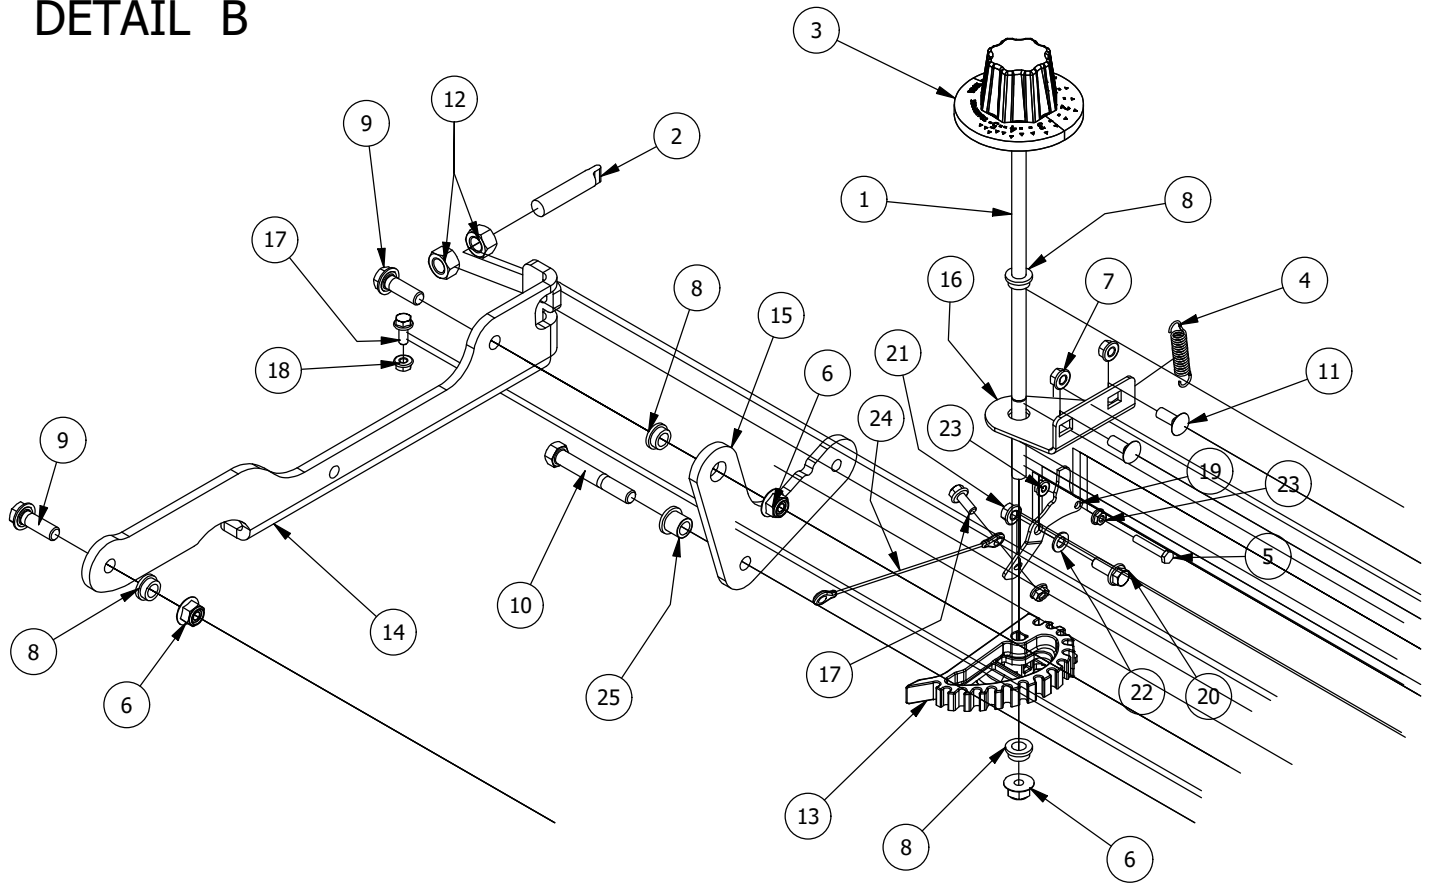

DETAIL B

Detail B			
ITEM	QTY	PART NUMBER	DESCRIPTION
1	1	437-0003-00	Mower Deck Height Selector Shaft
2	1	444-0001-00	Mower HEIGHT SELECTOR CAM PIN
3	1	445-0002-00	Mower Deck Height Control Knob
4	2	434-0003-00	Brake Pedal Release Spring
5	3	418-0029-00	1/4-20 X 1-1/4 HEX C/S GR 2 ZINC
6	8	413-0002-00	1/2-13 NYLON INSERT FLANGE LOCKNUT ZC YELLOW
7	4	413-0004-00	3/8-16 HEX FLANGE NUT W/SERR ZINC
8	7	410-0009-00	1/2" ID X 3/4" OD X 3/8" LENGTH FLANGE BUSHING
9	4	418-0047-00	1/2-13 X 1-1/2 HEX FLANGE BOLT GR 8 ZINC YELLOW
10	2	418-0042-00	1/2-13 X 3-1/2 HEX C/S GR 5 ZINC YELLOW
11	2	418-0053-00	3/8-16 X 1 CARRIAGE BOLT ZINC YELLOW
12	2	413-0048-00	5/8-11 HEX NUT ZINC YELLOW
13	1	490-0045-00	Mower Deck Height Cam Casting
14	1	439-0698-00	2021 Deck Height Arm Right Link
15	1	431-0004-00	Deck Height Brkt Right side
16	1	439-0712-00	2021 Mower Deck Height Indicator Rod Bracket
17	2	418-0048-00	5/16-18 X 3/4 HEX FLANGE BOLT GR 8 ZC YELLOW
18	1	413-0022-00	5/16-18 HEX FLANGE NUT W/SERR ZINC YELLOW
19	1	439-0711-00	2021 Deck Height Control Shaft Spring Bracket
20	1	418-0040-00	3/8-16 X 1 HEX FLANGE BOLT GR 8 ZC YELLOW
21	1	413-0029-00	3/8-16 NYLON INSERT FLANGE L/NUT ZC YELLOW
22	1	410-0011-00	3/8 X 3/4 Bronze Washer
23	6	413-0012-00	1/4-20 HEX FLANGE NUT W/SERRATIONS ZC YELLOW
24	1	414-0037-00	Height Indicator Cable
25	4	410-0068-00	.502 ID X .753 OD X .75 OAL X1 FL OD X .125 FL BUSHING
26	2	414-0015-00	1-1/4" Round Tube Plug