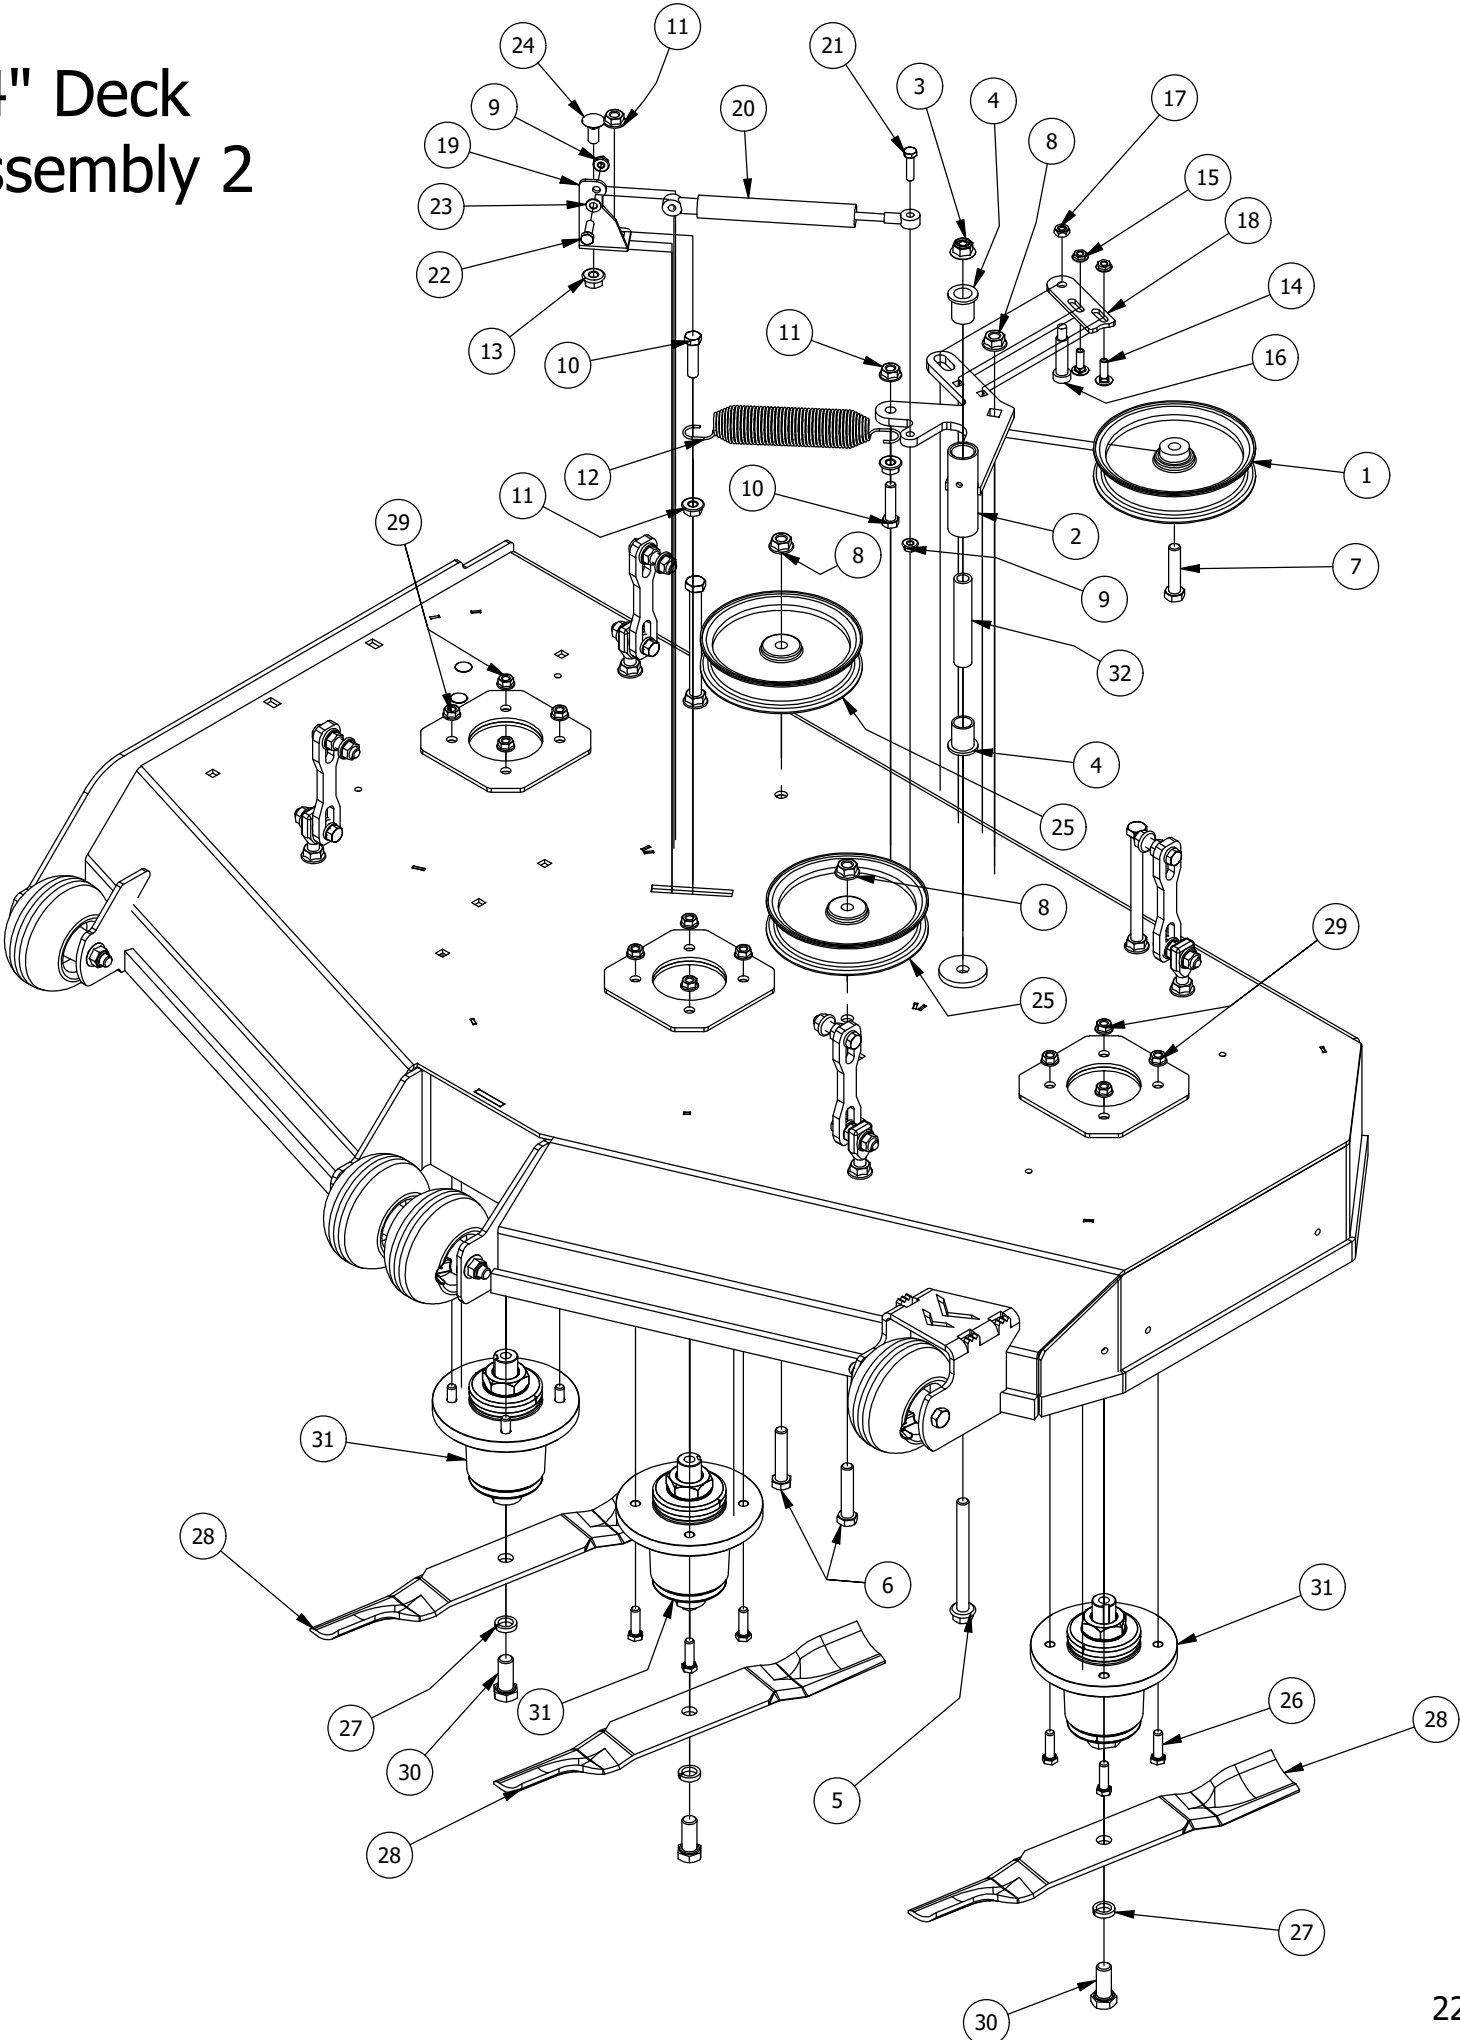

54" Deck Assembly 2

54" Deck Assembly 2			
ITEM	QTY	PART NUMBER	DESCRIPTION
1	1	433-0014-00	6-3/4" Idler Pulley, 7/16" Spacer Assembly
2	1	490-0019-00	Mower Deck Idler Pulley Arm Assembly
3	4	413-0002-00	1/2-13 NYLON INSERT FLANGE LOCKNUT ZC YELLOW
4	2	410-0007-00	3/4" ID X 15/16" OD X 1-1/8" LENGTH FLANGE BUSHING
5	1	418-0009-00	1/2-13 X 5-1/2 HEX FLANGE BOLT GR 8 ZY
6	2	418-0014-00	1/2-13 X 2-1/2 HEX FLANGE BOLT GR 8 ZC YELLOW
7	1	418-0012-00	1/2-13 X 2-1/4 HEX C/S GR 5 ZINC
8	3	413-0010-00	1/2-13 HEX FLANGE NUT W/SERR ZINC
9	2	413-0027-00	5/16-18 NYLON INSERT FLANGE LOCKNUT ZC YELLOW
10	2	418-0011-00	7/16-14X 1-3/4 HEX C/S GR5 ZINC Yellow
11	4	413-0001-00	7/16-14 HEX FLANGE NUT W/SERR ZINC
12	1	434-0007-00	2019 Mower Deck Spring
13	17	413-0011-00	7/16-14 HEX FLANGE NUT W/SERR ZINC YELLOW
14	2	418-0010-00	5/16-18 X 1 CARRIAGE BOLT ZC/YEL
15	2	413-0006-00	5/16-18 HEX FLANGE NUT W/SERR ZINC
16	1	418-0106-00	1/2"-20x1-3/4" Shoulder Bolt
17	1	613-2004-00	3/8"-16 Nyloc Jam Nut
18	1	439-0257-00	Deck Idler Pulley Belt Retainer Brkt
19	1	439-0335-00	Deck Belt Idler Damper Mounting Bracket
20	1	434-0009-00	Idler Gas Spring
21	1	418-0109-00	5/16- 18 x 1 1/4 Hex C/S (GR.8) ZC/Yel
22	1	418-0108-00	5/16 x1 Hex C/S (GR8) ZC/Yel
23	1	419-0016-00	5/16" ID X 5/8" OD X 1/16" THK BRONZE WASHER
24	1	418-0017-00	7/16-14 X 1 CARRIAGE BOLT ZINC
25	2	433-0015-00	6-3/4" Idler Pulley, 15/16" Spacer Assembly
26	12	418-0005-00	3/8-16 x 1-1/4 Hex Bolt GR5
27	3	419-0004-00	5/8 SPLIT LOCKWASHER ZINC
28	3	438-0001-00	54" Mower Deck Blade
29	12	413-0004-00	3/8-16 HEX FLANGE NUT W/SERR ZINC
30	3	418-0078-00	5/8-11 X 1-1/2 HEX C/S GR 8 ZC YELLOW
31	3	437-0005-00	Mower Heavy Duty Deck Spindle
32	1	425-0006-00	Mower Inner Idler Spacer