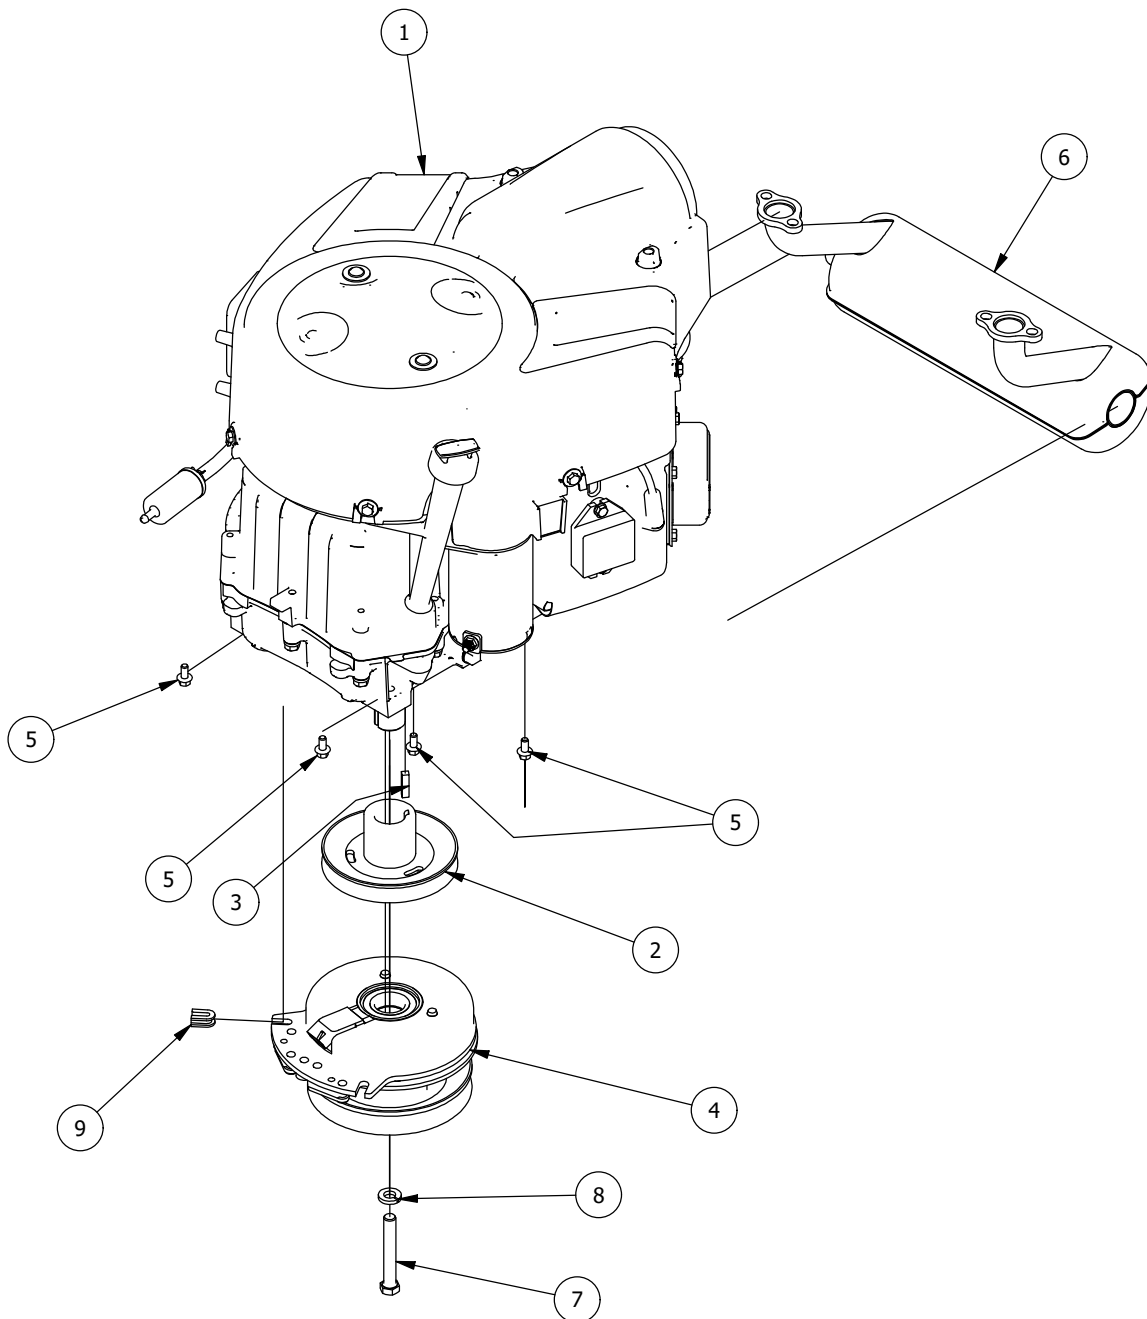

B&S 27 HP			
ITEM	QTY	PART NUMBER	DESCRIPTION
1	1	415-0007-00	27HP Briggs for RT/SRT
2	1	433-0001-00	Mower Hydraulic Pump Drive Pulley, A Belt
3	1	442-0001-00	1/4 X 1 SQUARE KEY STOCK
4	1	470-0002-00	PTO Clutch
5	4	418-0023-00	3/8-16 X 1-1/8 IND HWH W/SERR TRI LOB ZY
6	1	415-0052-00	B&S 27 HP&25HP Exhaust
7	1	418-0022-00	7/16-20 X 3 HEX C/S GR 8 ZC YELLOW
8	1	419-0005-00	7/16 SPLIT LOCKWASHER GR 8 ZC YELLOW
9	1	437-0025-00	Mower Rotation Stop Brkt Sleeve