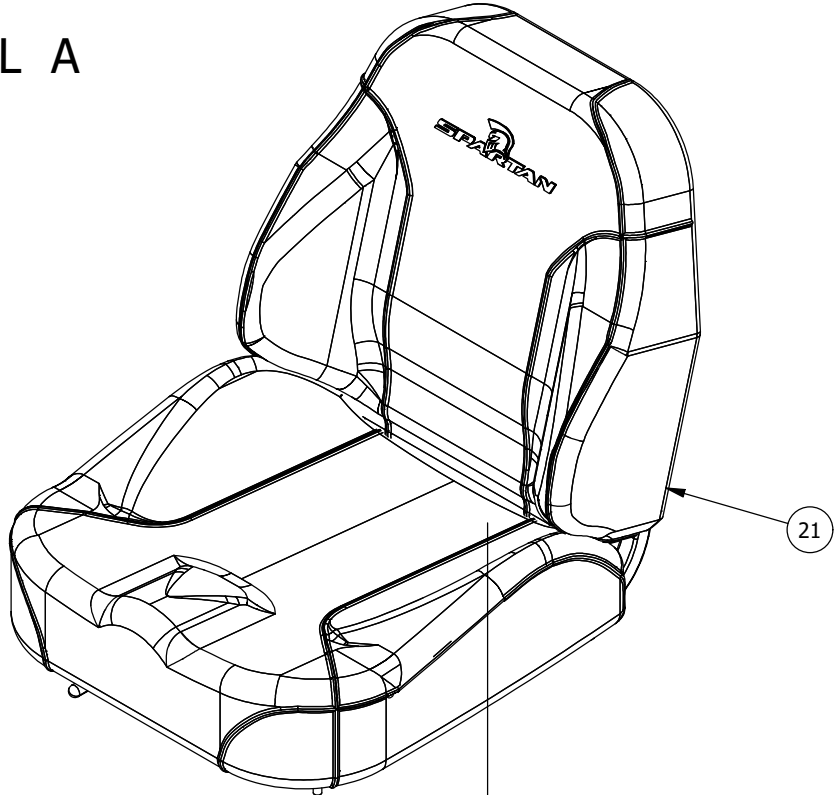

DETAIL A

Detail A			
ITEM	QTY	PART NUMBER	DESCRIPTION
1	1	490-0011-00	Mower Seat Latch Release Assembly
2	1	439-0065-00	Mower Seat Latch Hook
3	2	410-0010-00	1/2" ID X 5/8" OD X 1/2" LENGTH FLANGE BUSHING
4	2	418-0038-00	1/2 X 1/2 SOCKET SHOULDER BOLT ZC YELLOW
5	1	419-0016-00	5/16" ID X 5/8" OD X 1/16" THK BRONZE WASHER
6	1	418-0037-00	3/8 X 3/8 SOCKET SHOULDER BOLT ZC YELLOW
7	1	418-0036-00	5/16-18 X 1-1/4 HEX TAP BOLT ZINC GR8
8	7	413-0019-00	5/16-18 NYLON INSERT FLANGE L/NUT ZINC
9	1	434-0004-00	Seat Latch Spring
10	6	413-0029-00	3/8-16 NYLON INSERT FLANGE L/NUT ZC YELLOW
11	1	471-0003-00	Mower Seat Belt
12	2	618-2097-00	7/16-20 x 1-1/4 GR8 Hex Cap Screw
13	2	413-0054-00	7/16-20 Nylon Insert Locknut
14	3	418-0107-00	3/8-16 X 2-1/4 HEX FLANGE BOLT GR 8 ZC YELLOW
15	3	419-0022-00	3/8 X 2" OD FENDER WASHER ZC YELLOW
16	6	418-0048-00	5/16-18 X 3/4 HEX FLANGE BOLT GR 8 ZC YELLOW
17	6	413-0022-00	5/16-18 HEX FLANGE NUT W/SERR ZINC YELLOW
18	2	487-0007-00	Floating Seat Damper-Stiffer
19	1	426-0231-00	2019 Floating Seat Plate
20	1	426-0232-00	2019 RT/SRT Floating Seat Base Plate
21	1	471-0015-00	2019 Full Suspension seat