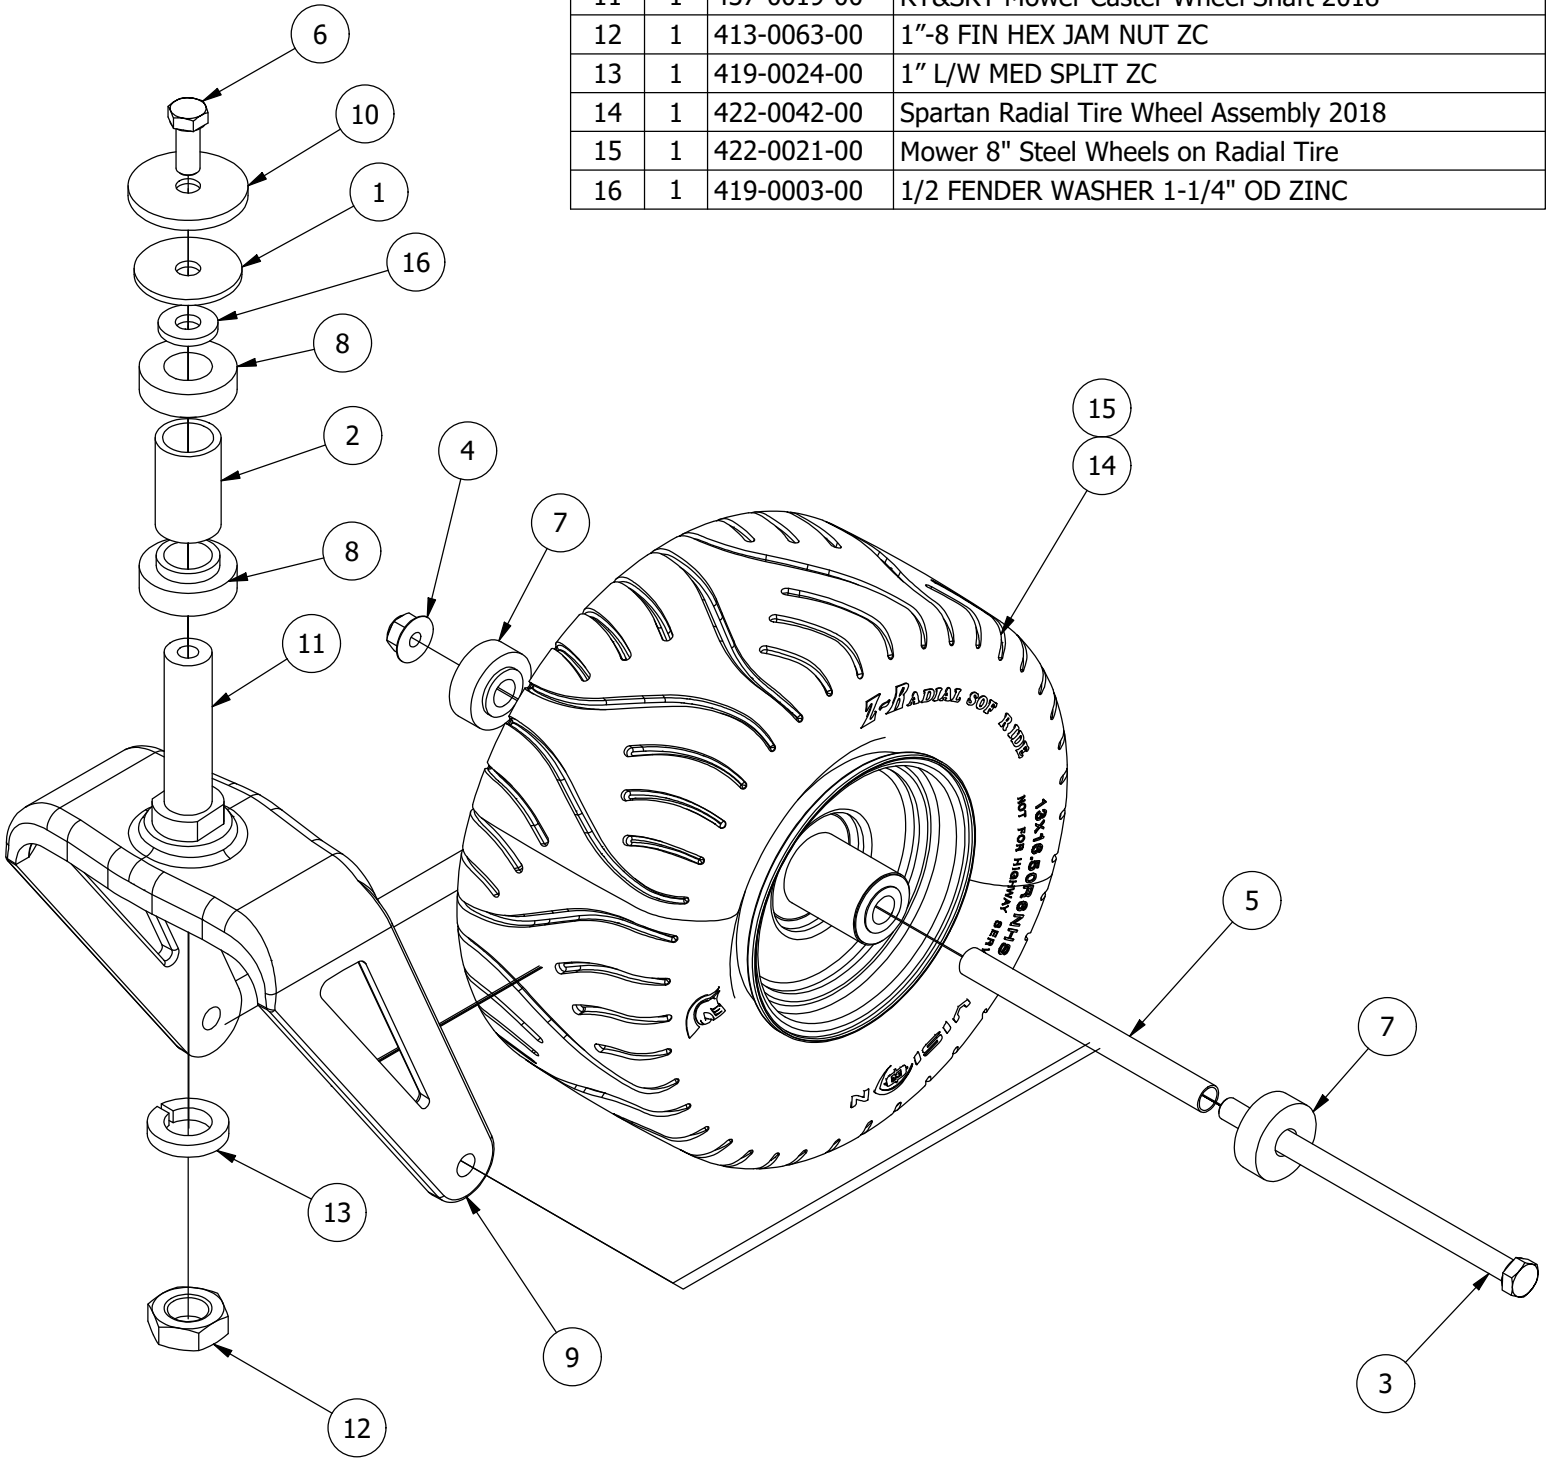

SRT Pro Parts Manual

2021

Table of Contents

Front Fork Assembly	3
Brake, Floorboard, and Height Indicator Assembly	4-7
Battery and Seat Suspension Assembly	8-9
Drive Arm Assemblies	10-11
Seat Frame and Pump Idler Assemblies.....	12-15
Gas Tank Assembly	16-17
Transmission Assembly.....	18-19
54" Deck Assembly.....	20-23
61" Deck Assembly.....	24-27
Deck Chute Assembly	28
Spindle Assembly	29
Briggs and Stratton 27 HP Engine Assembly	30
Kawasaki FT730 Engine Assembly	31
Decals	32

Front Fork Assembly			
ITEM	QTY	PART NUMBER	DESCRIPTION
1	1	426-0006-00	Mower Caster Shaft Washer
2	1	425-0011-00	Caster Fork Shaft Bearing Spacer
3	1	418-0003-00	1/2-13 X 8-1/2 HEX C/S GR 5 ZINC YELLOW
4	1	413-0002-00	1/2-13 NYLON INSERT FLANGE LOCKNUT ZC YELLOW
5	1	425-0010-00	Mower Caster Fork Wheel Spacer
6	1	418-0006-00	1/2-20 X 1-1/4 HEX C/S GR 5 ZINC
7	2	410-0014-00	Mower Caster Wheel Bearing
8	2	410-0006-00	1" INSERT BEARING
9	1	423-0001-00	RT&SRT Caster Wheel Fork 2018
10	1	419-0025-00	Front Fork Caster Top Washer
11	1	437-0019-00	RT&SRT Mower Caster Wheel Shaft 2018
12	1	413-0063-00	1"-8 FIN HEX JAM NUT ZC
13	1	419-0024-00	1" L/W MED SPLIT ZC
14	1	422-0042-00	Spartan Radial Tire Wheel Assembly 2018
15	1	422-0021-00	Mower 8" Steel Wheels on Radial Tire
16	1	419-0003-00	1/2 FENDER WASHER 1-1/4" OD ZINC

Brake, Floorboard, and Height Indicator Assembly

Parts List

ITEM	QTY	PART NUMBER	DESCRIPTION
1	1	439-0007-00	Mower Floorboard
2	1	481-0005-00	2017 Mower Rubber Foot Rest Mat Except for RZ
3	1	481-0006-00	2017 Mower Logo Floor Mat Except for RZ
4	1	439-0059-00	Mower Deck Height Foot Pedal
5	10	414-0002-00	8MM PUSH TYPE RETAINER NYLON BLACK
6	3	418-0008-00	5/16-18 X 3/4 CARRIAGE BOLT ZINC
7	8	413-0002-00	1/2-13 NYLON INSERT FLANGE LOCKNUT ZC YELLOW
8	2	418-0045-00	3/8-16 X 1 Carriage Bolt Zinc Yellow
9	4	429-0002-00	Push-In Rubber Bumper, Mower Floor
10	4	410-0068-00	.502 ID X .753 OD X .75 OAL X1 FL OD X .125 FL BUSHING
11	2	414-0015-00	1-1/4" Round Tube Plug