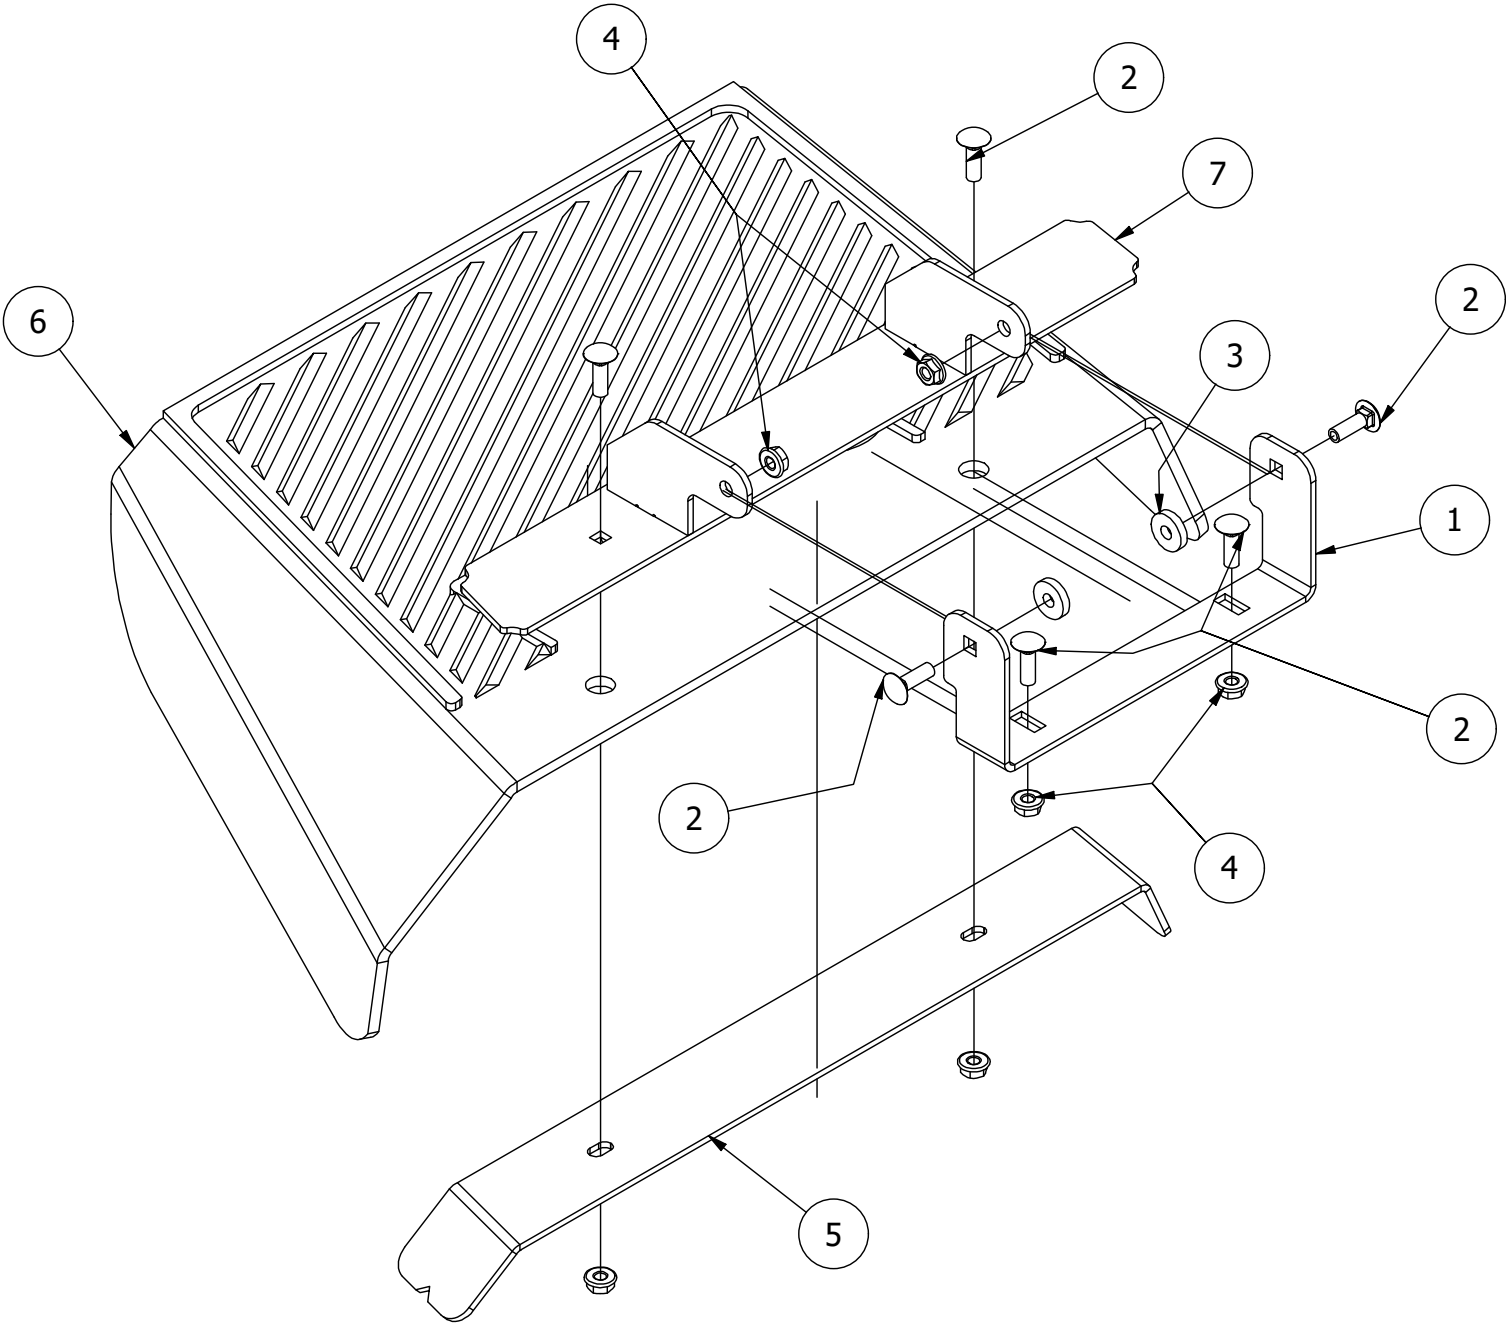

Deck Chute Assembly

PARTS LIST			
ITEM	QTY	PART NUMBER	DESCRIPTION
1	1	439-0111-00	Mower Chute Mounting Bracket
2	6	418-0060-00	5/16-18 X 1 CARRIAGE BOLT ZINC YELLOW
3	2	419-0006-00	.312 ID X .875 OD X .1875 THK F/W NYLON BLK
4	6	413-0027-00	5/16-18 NYLON INSERT FLANGE LOCKNUT ZC YELLOW
5	1	439-0190-00	2020 Deck Chute Hinge Backer Bracket
6	1	481-0011-00	2020 RT/SRT Rubber Discharge Chute
7	1	490-0056-02	RT/SRT Deck Chute Hinge Assembly