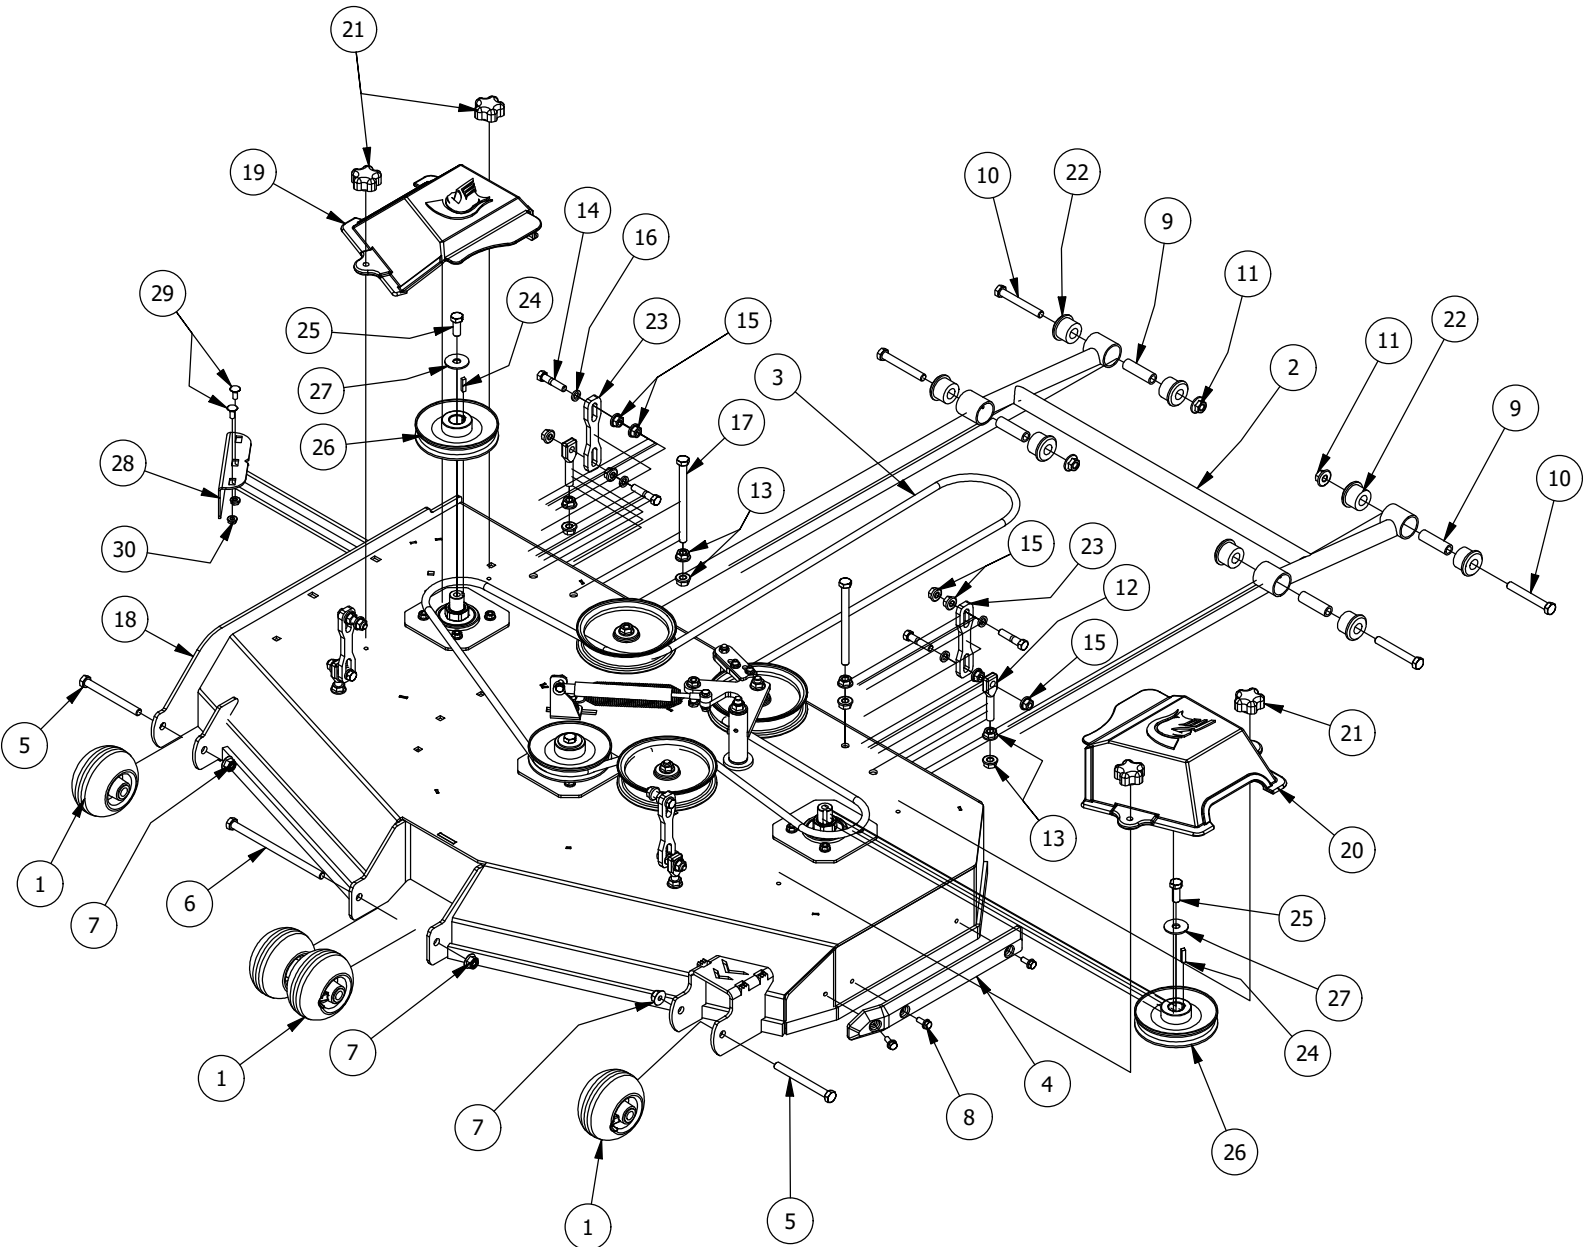

54" Deck Assembly 1

54" Deck Assembly 1			
ITEM	QTY	PART NUMBER	DESCRIPTION
1	4	422-0001-00	Anti-Scalp Wheel
2	1	490-0014-00	Mower 54"/61" Deck Frame Stabilizer Assembly
3	1	461-0001-00	54" Mower Deck Belt, HB x 153.5" Effective Length
4	1	429-0001-00	Mower Nylon Deck Guard
5	2	418-0016-00	1/2-13 X 5 HEX C/S GR 2 ZINC YELLOW
6	1	418-0003-00	1/2-13 X 8-1/2 HEX C/S GR 5 ZINC YELLOW
7	4	413-0002-00	1/2-13 NYLON INSERT FLANGE LOCKNUT ZC YELLOW
8	3	418-0049-00	5/16-18 X 3/4 IND HWH TRI LOB ZINC
9	4	732-2001-00	Large MTV A-Arm Bushing Sleeve
10	4	418-0021-00	1/2-13 X 3-3/4 HEX C/S GR 5 ZINC
11	4	413-0017-00	1/2-13 NYLON INSERT FLANGE LOCKNUT ZINC W/SERRATIONS
12	4	448-0001-00	Mowre Deck height adjustment Stud
13	12	413-0005-00	1/2-13 HEX FLANGE NUT W/SERR ZINC YELLOW
14	8	418-0046-00	7/16-14 X 2 HEX C/S GR 5 ZINC YELLOW
15	17	413-0011-00	7/16-14 HEX FLANGE NUT W/SERR ZINC YELLOW
16	8	419-0010-00	.443 ID X .750 OD X .125 THK NYLON BLACK
17	2	418-0044-00	1/2-13 X 6-1/2 HEX C/S GR 8 ZINC YELLOW
18	1	490-0063-00	2020 54" RT/SRT Deck Assembly
19	1	414-0019-00	48" & 54" Deck Right Pulley Cover
20	1	414-0018-00	48" & 54" Deck Left Pulley Cover
21	4	445-0005-00	5/16-18 5-LOBE (STAR) FEMALE SOFT TOUCH KNOB (1.90 DIA) BLK
22	8	732-2000-00	Large MTV A-Arm Bushing
23	4	435-0007-00	Mower Deck Link
24	3	442-0001-00	1/4 X 1 SQUARE KEY STOCK
25	3	418-0006-00	1/2-20 X 1-1/4 HEX C/S GR 5 ZINC
26	3	433-0004-00	Deck Pulley 54"
27	3	419-0001-00	1/2" X 1-5/8 BELLEVILLE CUP WASHER ZINC YELLOW
28	1	439-0399-00	2020 RT&SRT/RZ 54 Deck wiper Brkt
29	2	418-0008-00	5/16-18 X 3/4 CARRIAGE BOLT ZINC
30	2	413-0022-00	5/16-18 HEX FLANGE NUT W/SERR ZINC YELLOW