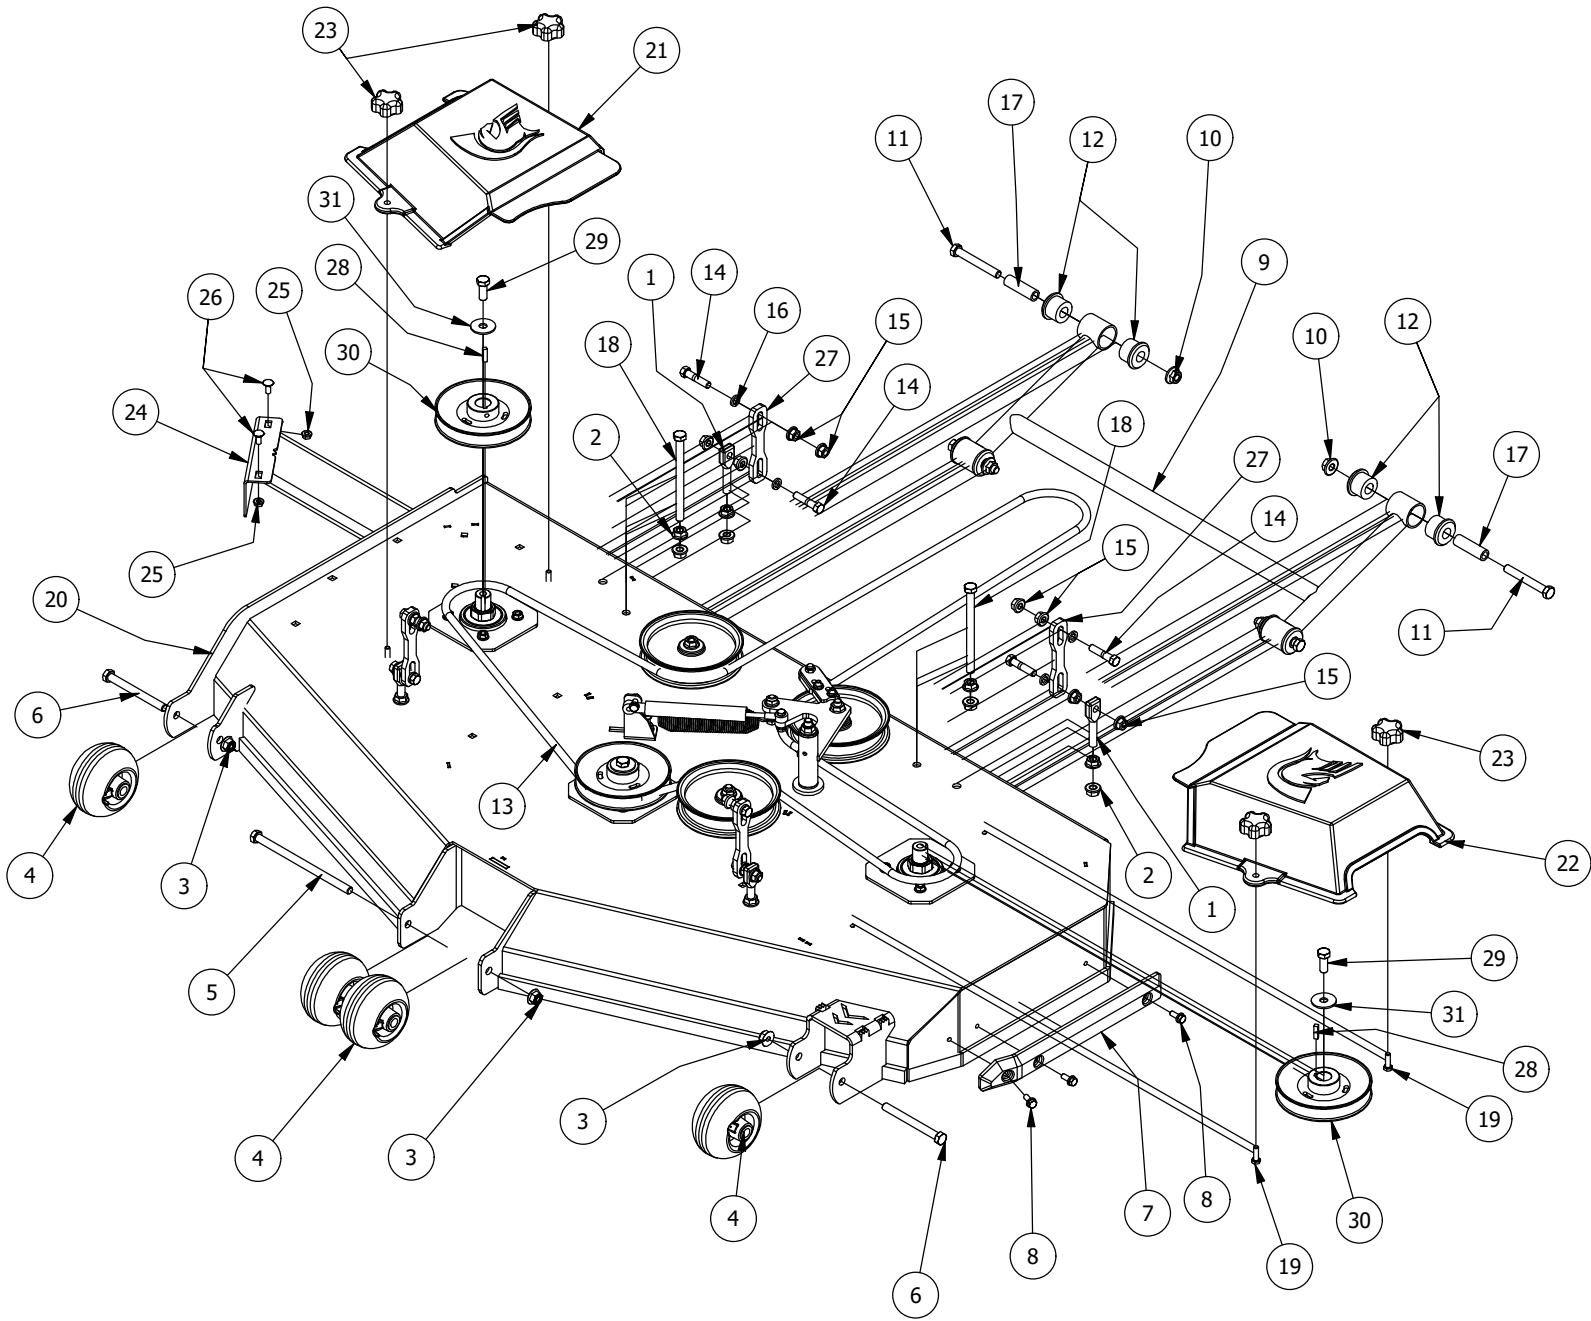

61" Deck Assembly 1

61" Deck Assembly 1			
ITEM	QTY	PART NUMBER	DESCRIPTION
1	4	448-0001-00	Mower Deck Height Adjustment Stud
2	12	413-0005-00	1/2-13 HEX FLANGE NUT W/SERR ZINC YELLOW
3	4	413-0002-00	1/2-13 NYLON INSERT FLANGE LOCKNUT ZC YELLOW
4	4	422-0001-00	Anti-Scalp Wheel
5	1	418-0003-00	1/2-13 X 8-1/2 HEX C/S GR 5 ZINC YELLOW
6	2	418-0016-00	1/2-13 X 5 HEX C/S GR 2 ZINC YELLOW
7	1	429-0001-00	Mower Nylon Deck Guard
8	3	418-0049-00	5/16-18 X 3/4 IND HWH TRI LOB ZINC
9	1	490-0014-00	Mower 54"/61" Deck Frame Stabilizer Assembly
10	4	413-0017-00	1/2-13 NYLON INSERT FLANGE LOCKNUT ZINC W/SERRATIONS
11	4	418-0021-00	1/2-13 X 3-3/4 HEX C/S GR 5 ZINC
12	8	732-2000-00	Large MTV A-Arm Bushing
13	1	461-0002-00	61" Mower Deck Belt, HB x 167.9" Effective Length
14	8	418-0046-00	7/16-14 X 2 HEX C/S GR 5 ZINC YELLOW
15	17	413-0011-00	7/16-14 HEX FLANGE NUT W/SERR ZINC YELLOW
16	8	419-0010-00	.443 ID X .750 OD X .125 THK NYLON BLACK
17	4	732-2001-00	Large MTV A-Arm Bushing Sleeve
18	2	418-0044-00	1/2-13 X 6-1/2 HEX C/S GR 8 ZINC YELLOW
19	5	418-0108-00	5/16 x1 Hex C/S (GR8) ZC/Yel
20	1	490-0061-00	2020 61 RT/SRT Deck assembly
21	1	414-0020-00	Right Pulley Cover 61" RZ/RT/SRT, 72" RT/SRT
22	1	414-0021-00	Left Pulley Cover 61" RZ/RT/SRT, 72" RT/SRT
23	4	445-0005-00	5/16-18 5-LOBE (STAR) FEMALE SOFT TOUCH KNOB (1.90 DIA) BLK
24	1	439-0398-00	2020 RT&SRT/RZ 61 Deck wiper Brkt
25	2	413-0022-00	5/16-18 HEX FLANGE NUT W/SERR ZINC YELLOW
26	2	418-0008-00	5/16-18 X 3/4 CARRIAGE BOLT ZINC
27	4	435-0007-00	Mower Deck Link
28	3	442-0001-00	1/4 X 1 SQUARE KEY STOCK
29	3	418-0006-00	1/2-20 X 1-1/4 HEX C/S GR 5 ZINC
30	3	433-0003-00	Deck Pulley 61"
31	3	419-0001-00	1/2" X 1-5/8 BELLEVILLE CUP WASHER ZINC YELLOW