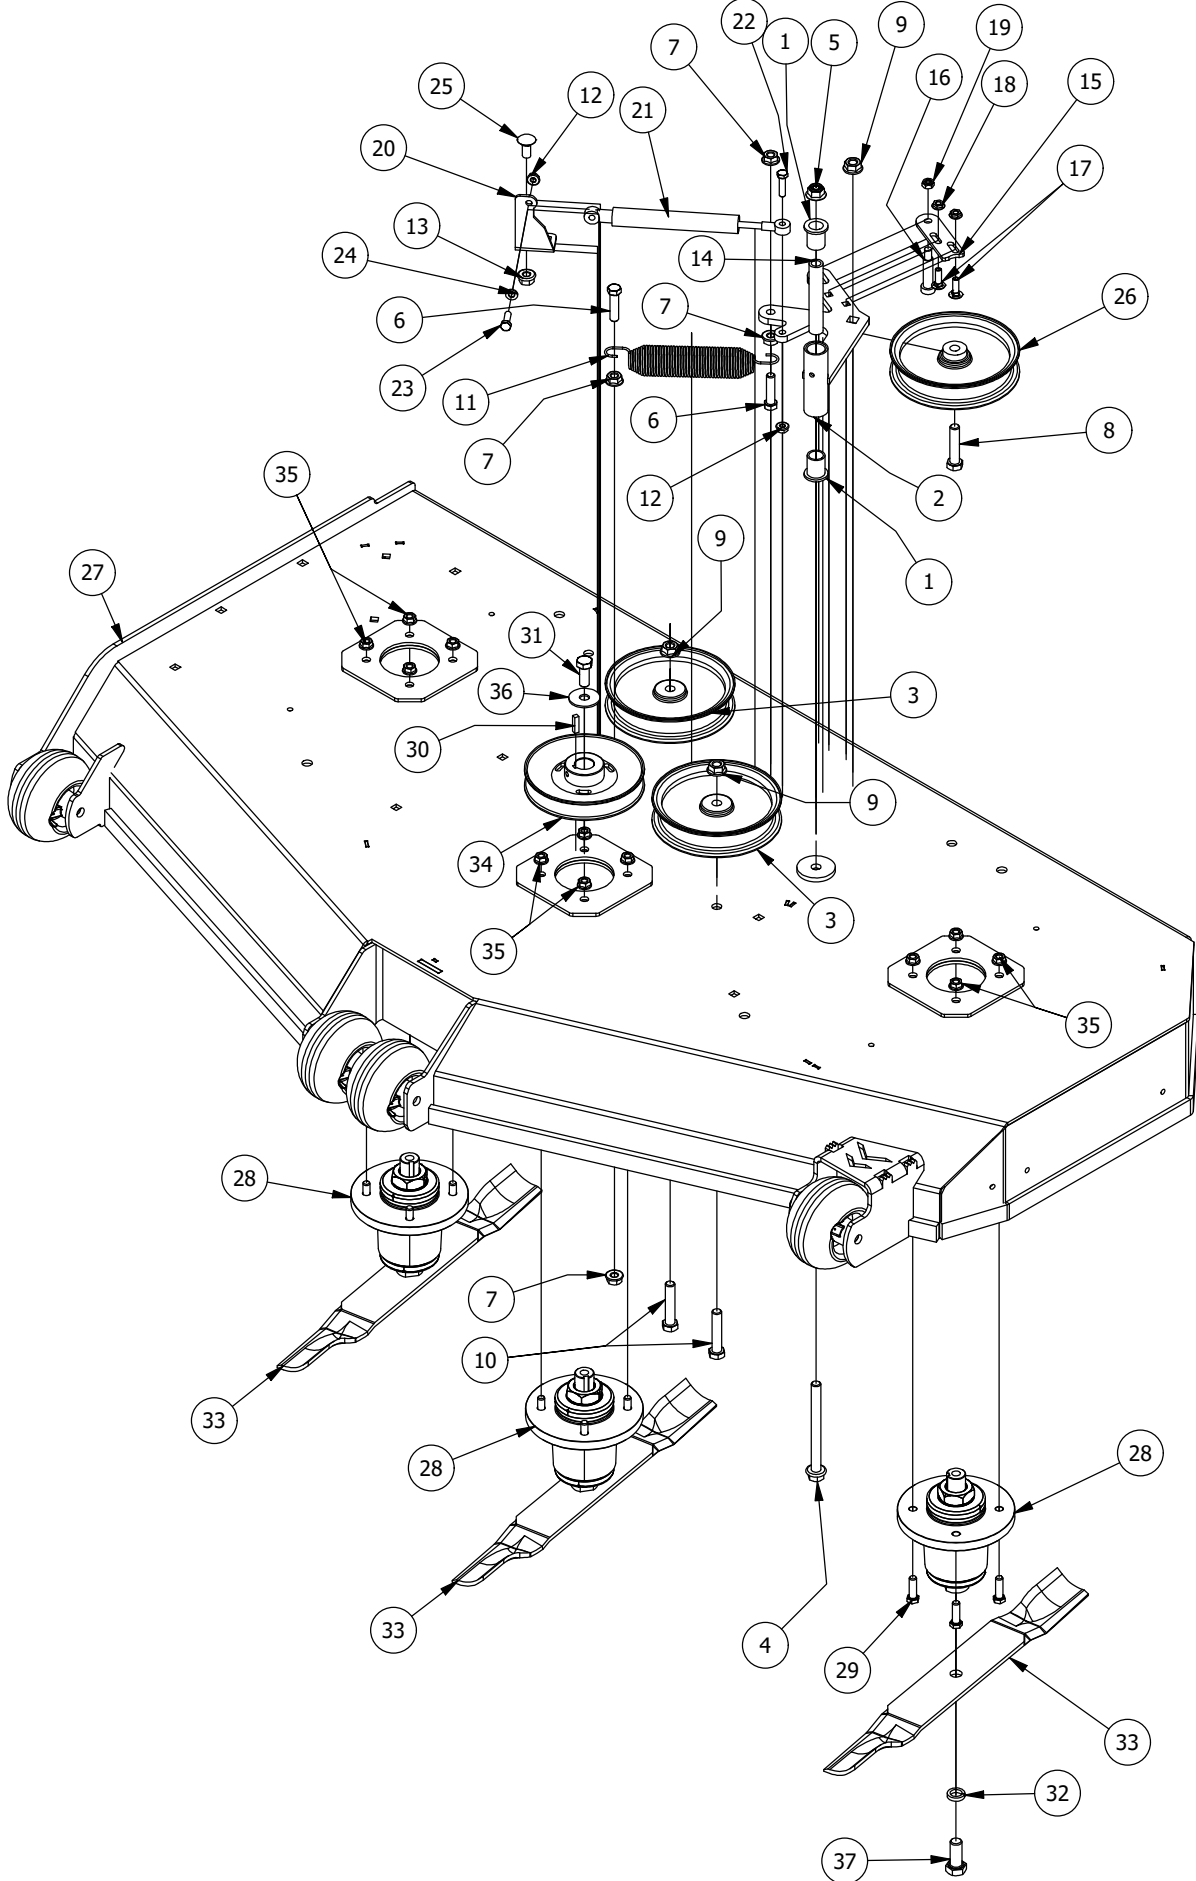

61" Deck Assembly 2

61" Deck Assembly 2			
ITEM	QTY	PART NUMBER	DESCRIPTION
1	2	410-0007-00	3/4" ID X 15/16" OD X 1-1/8" LENGTH FLANGE BUSHING
2	1	490-0019-00	Mower Deck Idler Pulley Arm Assembly
3	2	433-0015-00	6-3/4" Idler Pulley, 15/16" Spacer Assembly
4	1	418-0009-00	1/2-13 X 5-1/2 HEX FLANGE BOLT GR 8 ZY
5	4	413-0002-00	1/2-13 NYLON INSERT FLANGE LOCKNUT ZC YELLOW
6	2	418-0011-00	7/16-14X 1-3/4 HEX C/S GR5 ZINC Yellow
7	4	413-0001-00	7/16-14 HEX FLANGE NUT W/SERR ZINC
8	1	418-0012-00	1/2-13 X 2-1/4 HEX C/S GR 5 ZINC
9	3	413-0010-00	1/2-13 HEX FLANGE NUT W/SERR ZINC
10	2	418-0014-00	1/2-13 X 2-1/2 HEX FLANGE BOLT GR 8 ZC YELLOW
11	1	434-0007-00	2019 Mower Deck Spring
12	2	413-0027-00	5/16-18 NYLON INSERT FLANGE LOCKNUT ZC YELLOW
13	17	413-0011-00	7/16-14 HEX FLANGE NUT W/SERR ZINC YELLOW
14	1	425-0006-00	Mower Inner Idler Spacer
15	1	439-0257-00	Deck Idler Pulley Belt Retainer Brkt
16	1	418-0106-00	1/2"-20x1-3/4" Shoulder Bolt
17	2	418-0010-00	5/16-18 X 1 CARRIAGE BOLT ZC/YEL
18	2	413-0006-00	5/16-18 HEX FLANGE NUT W/SERR ZINC
19	1	613-2004-00	3/8"-16 Nyloc Jam Nut
20	1	439-0335-00	Deck Belt Idler Damper Mounting Bracket
21	1	434-0009-00	Idler Gas Spring
22	1	418-0109-00	5/16- 18 x 1 1/4 Hex C/S (GR.8) ZC/Yel
23	1	418-0108-00	5/16 x1 Hex C/S (GR8) ZC/Yel
24	1	419-0016-00	5/16" ID X 5/8" OD X 1/16" THK BRONZE WASHER
25	1	418-0017-00	7/16-14 X 1 CARRIAGE BOLT ZINC
26	1	433-0014-00	6-3/4" Idler Pulley, 7/16" Spacer Assembly
27	1	490-0061-00	2020 61 RT/SRT Deck assembly
28	3	437-0005-00	Mower Heavy Duty Deck Spindle
29	12	418-0005-00	3/8-16 x 1-1/4 Hex Bolt GR5
30	3	442-0001-00	1/4 X 1 SQUARE KEY STOCK
31	3	418-0006-00	1/2-20 X 1-1/4 HEX C/S GR 5 ZINC
32	3	419-0004-00	5/8 SPLIT LOCKWASHER ZINC
33	3	438-0002-00	61" Mower Deck Blade
34	3	433-0003-00	Deck Pulley 61"
35	12	413-0004-00	3/8-16 HEX FLANGE NUT W/SERR ZINC
36	3	419-0001-00	1/2" X 1-5/8 BELLEVILLE CUP WASHER ZINC YELLOW
37	3	418-0078-00	5/8-11 X 1-1/2 HEX C/S GR 8 ZC YELLOW