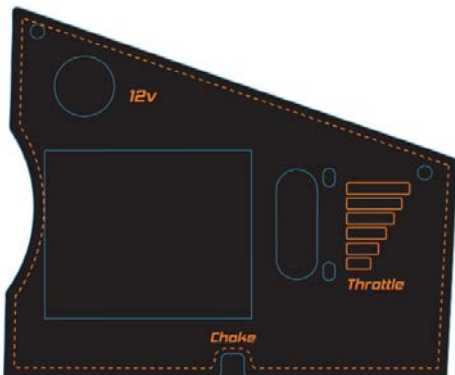

491-0094-00
Carbureted Console Decal