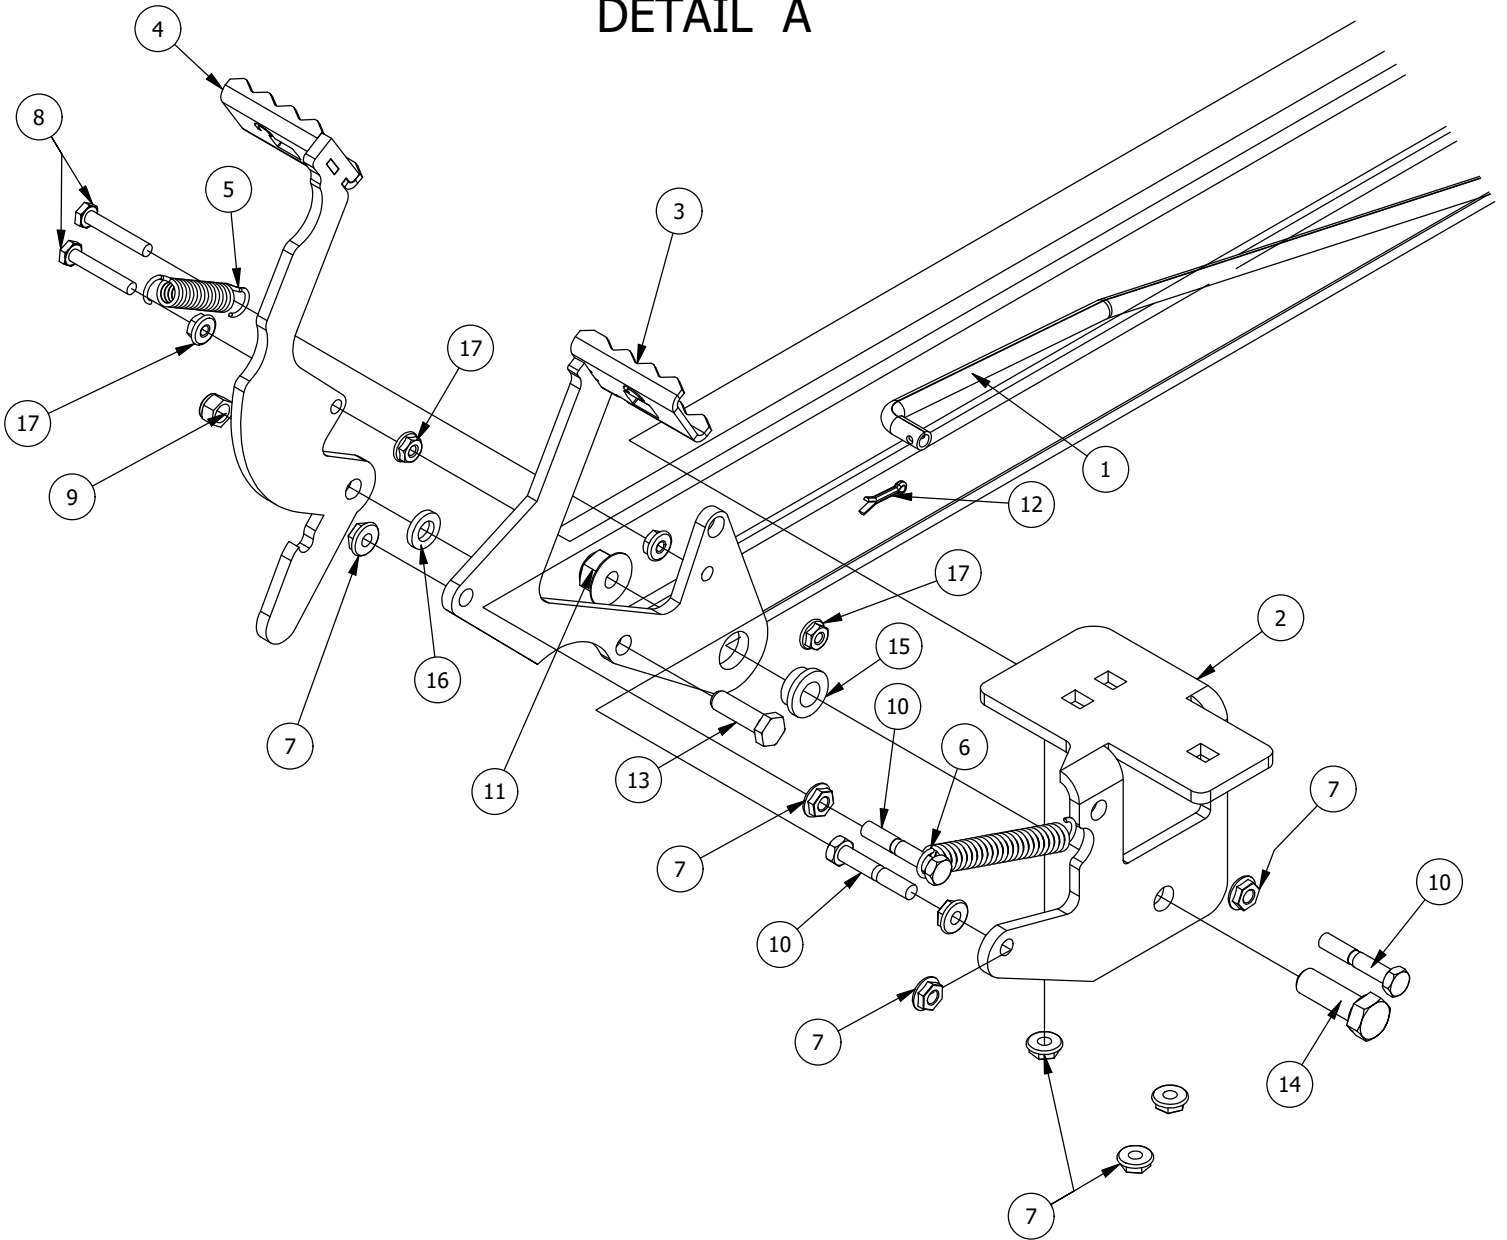

DETAIL A

Detail A Parts List			
ITEM	QTY	PART NUMBER	DESCRIPTION
1	1	435-0004-00	Mower Brake Linkage
2	1	439-0009-00	Mower Frame Brake Mounting Bracket
3	1	490-0016-00	Mower Brake Lock Lever Assembly
4	1	490-0017-00	Mower Brake Unlock Lever Assembly
5	2	434-0003-00	Brake Pedal Release Spring
6	1	434-0015-00	Brake Pedal Release Spring
7	11	413-0006-00	5/16-18 HEX FLANGE NUT W/SERR ZINC
8	3	418-0029-00	1/4-20 X 1-1/4 HEX C/S GR 2 ZINC
9	1	413-0013-00	3/8-16 NYLON INSERT FLANGE LOCKNUT ZINC
10	3	418-0027-00	5/16-18 X 1-3/4 HEX C/S GR 2 ZINC
11	8	413-0002-00	1/2-13 NYLON INSERT FLANGE LOCKNUT ZC YELLOW
12	1	420-0001-00	1/8 X 3/4 COTTER PIN ZINC
13	1	418-0030-00	3/8-16 X 1-1/4 HEX C/S GR 2 ZINC
14	1	418-0028-00	1/2-13 X 1-1/2 HEX C/S GR 2 ZINC
15	7	410-0009-00	1/2" ID X 3/4" OD X 3/8" LENGTH FLANGE BUSHING
16	1	419-0015-00	3/8" ID X 3/4" OD X 1/8" THK BRONZE WASHER
17	6	413-0012-00	1/4-20 HEX FLANGE NUT W/SERRATIONS ZC YELLOW