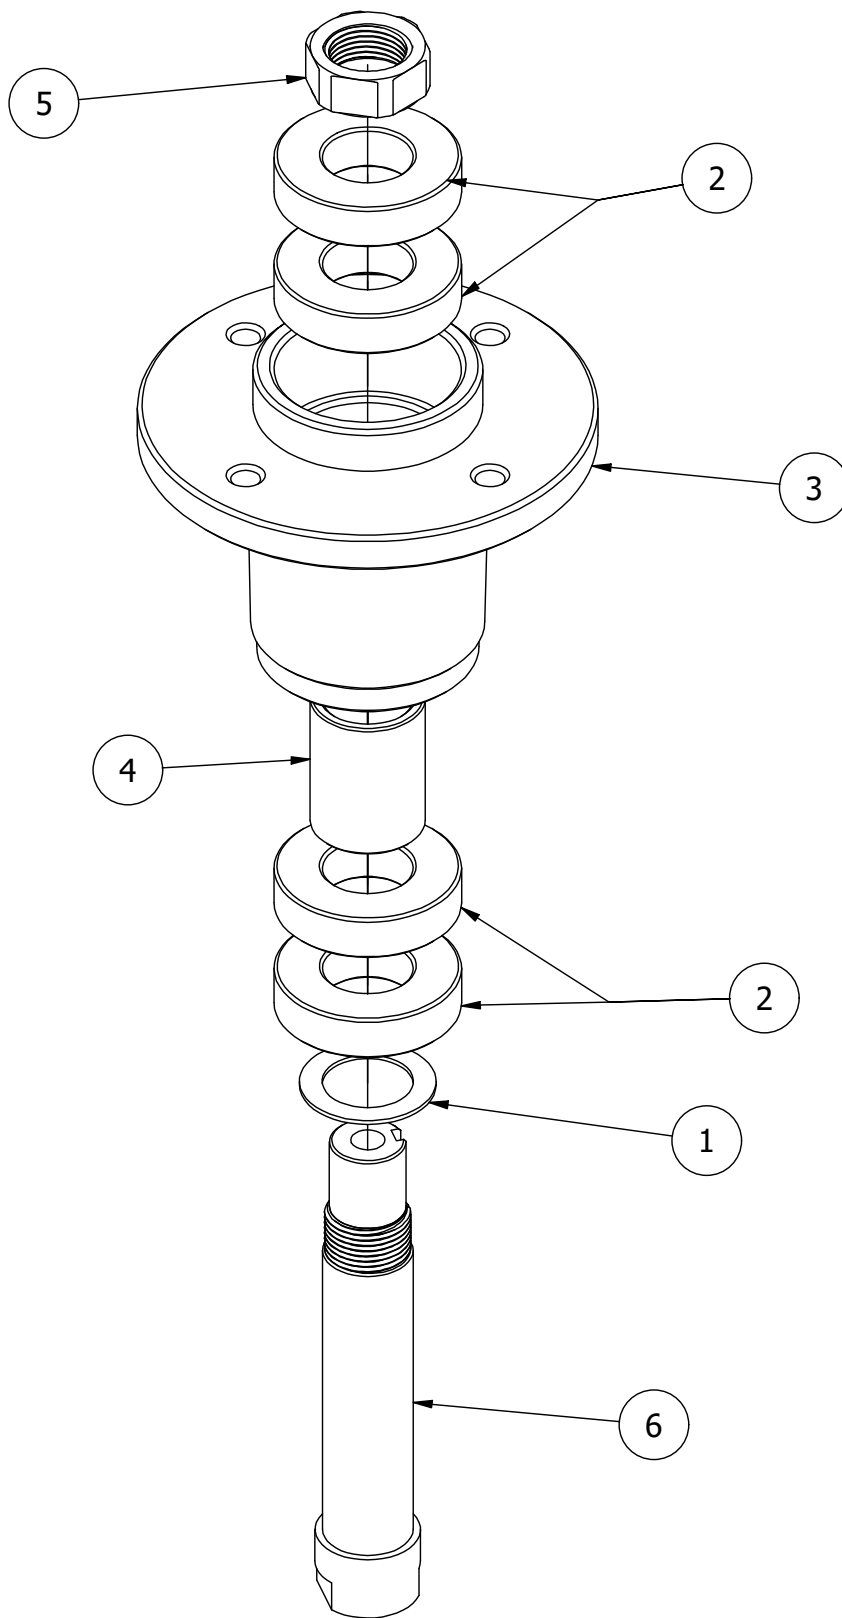

PARTS LIST			
ITEM	QTY	PART NUMBER	DESCRIPTION
1	1	437-0014-00	Mower Deck Spindle Dust Cup
2	4	410-0003-00	Spindle Bearing
3	1	437-0016-00	Mower Deck Spindle Casting for 437-0005-00
4	1	437-0012-00	Deck Spindle Spacer For 437-0005-00
5	1	437-0013-00	Mower Deck Spindle Nut for 437-0004-00 and 437-0005-00
6	1	437-0010-00	Deck Spindle Shaft For 437-0004-00 and 437-0005-00