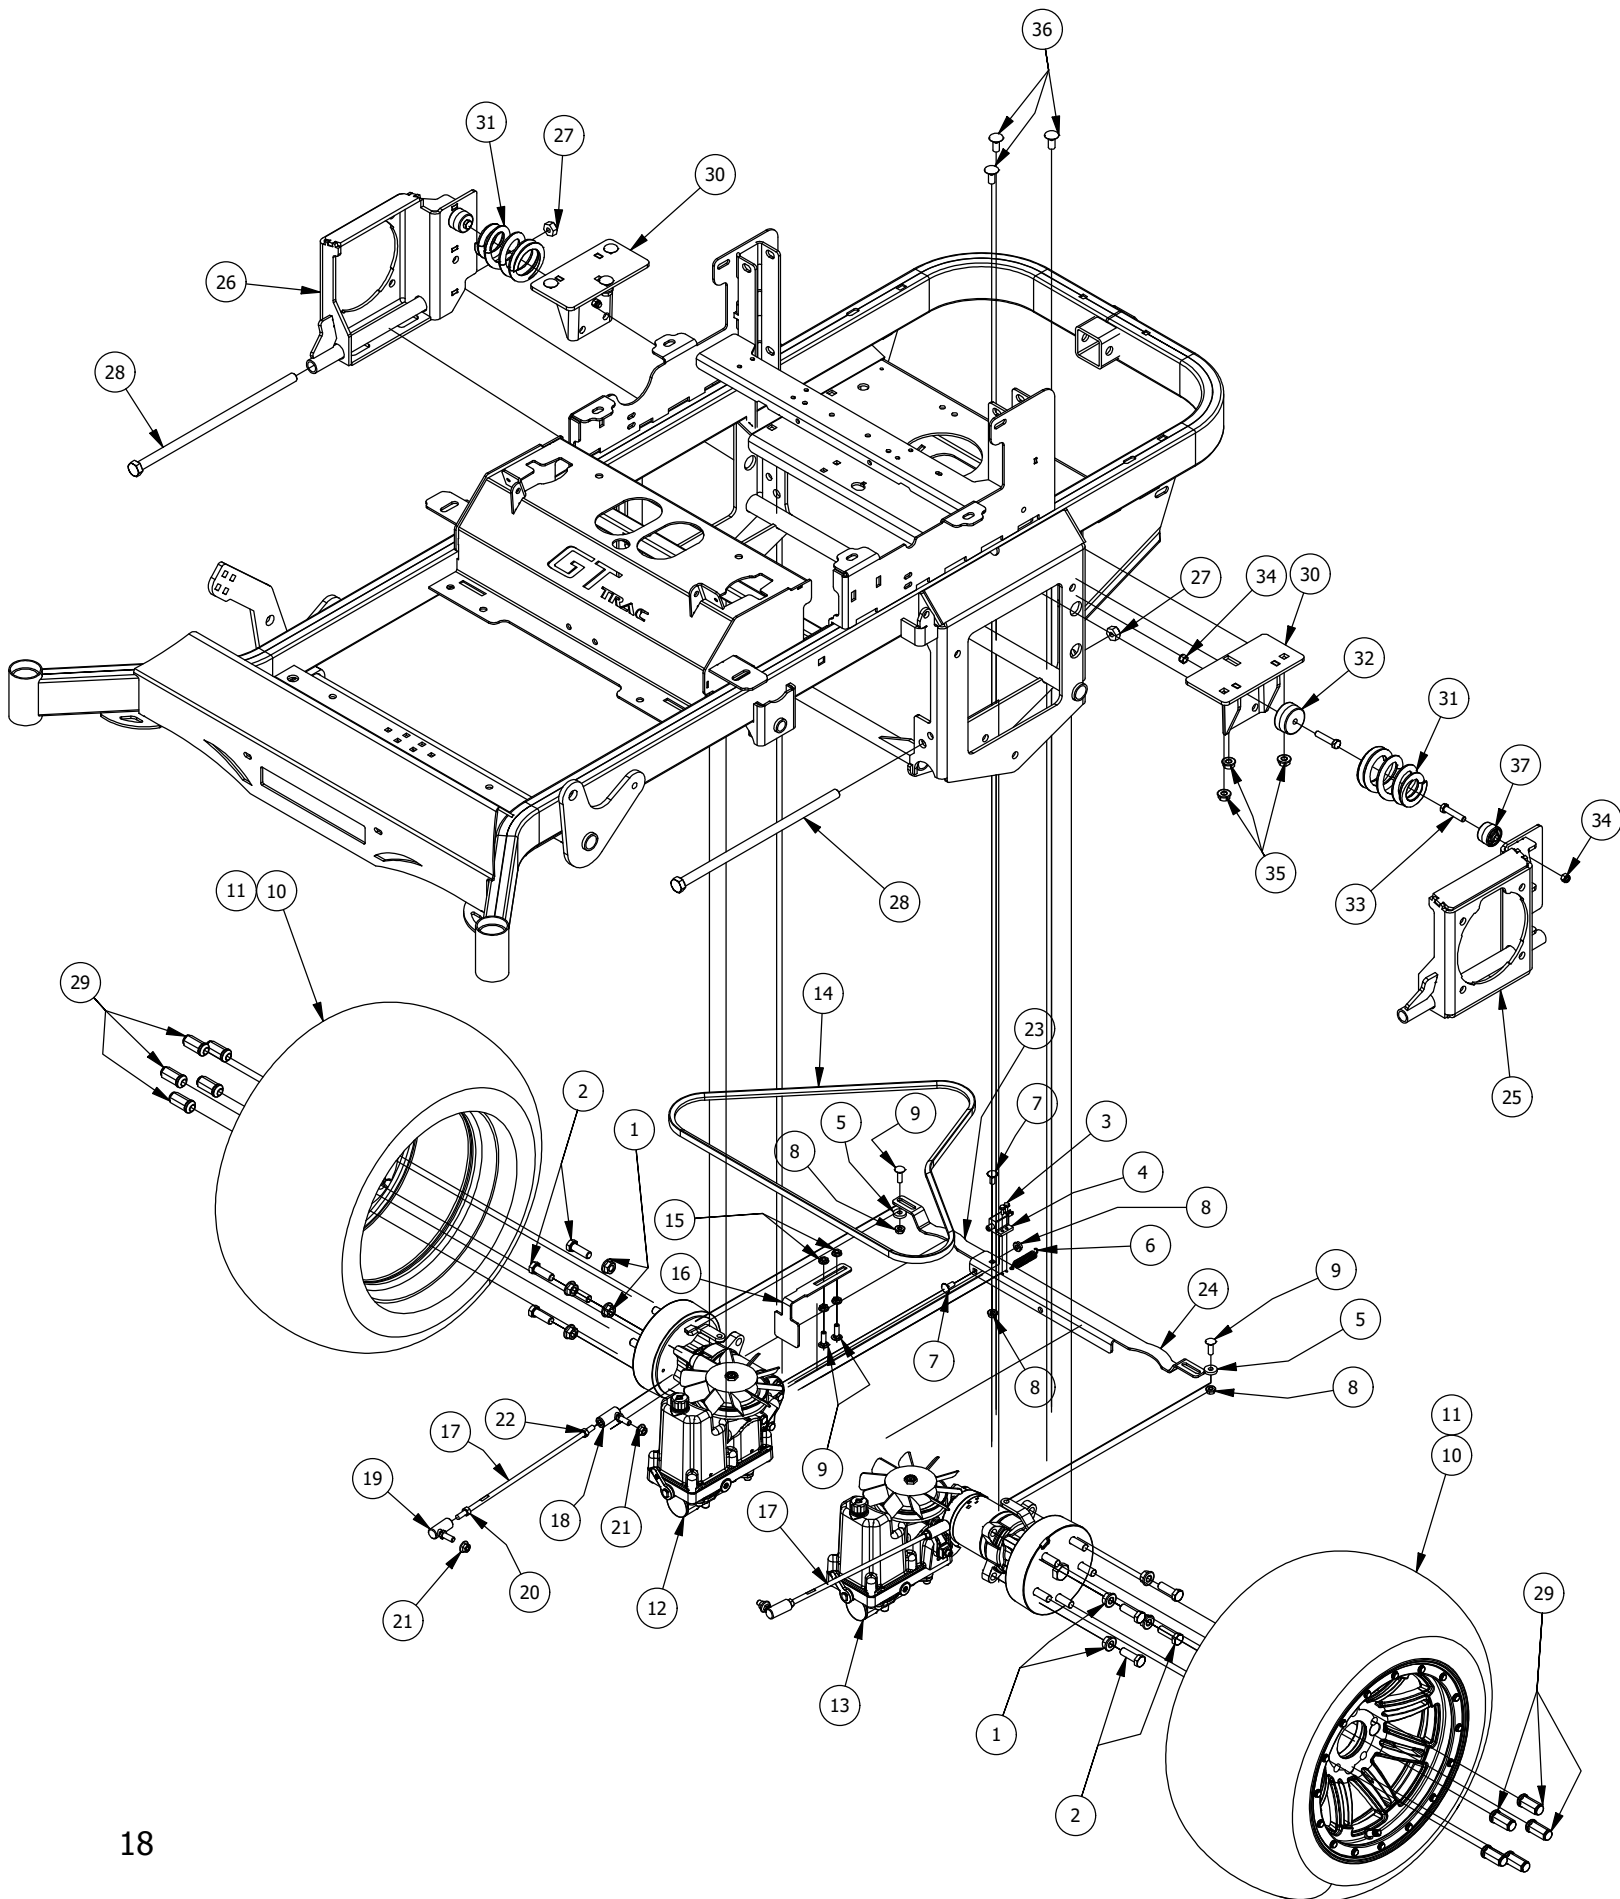

Transmission Assembly

Transmission Assembly			
ITEM	QTY	PART NUMBER	DESCRIPTION
1	8	413-0010-00	1/2-13 HEX FLANGE NUT W/SERR ZINC
2	8	418-0020-00	1/2-13 X 1-1/2 HEX C/S GR 5 ZINC
3	2	418-0032-00	8-32 X 1/2 IND. HWH SLOT TYPE F TCS ZINC
4	1	486-0030-00	Safety Switch
5	2	419-0006-00	.312 ID X .875 OD X .1875 THK F/W NYLON BLK
6	1	434-0003-00	Brake Pedal Release Spring
7	2	418-0008-00	5/16-18 X 3/4 CARRIAGE BOLT ZINC
8	4	413-0019-00	5/16-18 NYLON INSERT FLANGE L/NUT ZINC
9	4	418-0010-00	5/16-18 X 1 CARRIAGE BOLT ZC/YEL
10	2	422-0028-00	RT/SRT 54" Deck Rear Wheel Assembly with VS5010-241050R124
11	2	422-0005-00	Mower Aluminum Wheel and Radial Tire (XD/Upgrades)
12	1	450-0002-00	HTE Parker Hydrostatic Transmission Right
13	1	450-0001-00	HTE Parker Hydrostatic Transmission Left
14	1	461-0005-00	Mower A Pump Belt, A x 69.25" Effective Length SRT
15	4	413-0006-00	5/16-18 HEX FLANGE NUT W/SERR ZINC
16	1	439-0066-00	Mower Standard Transmission Brake Interlock Bracket
17	2	435-0002-00	Transmission Drive Arm Rod Standard Transmission
18	2	410-0001-00	Control Arm Rod End, Right
19	2	410-0002-00	Control Arm Rod End, Left
20	2	413-0003-00	5/16 Hex Nut Left hand thread
21	4	413-0034-00	5/16-24 HEX FLANGE NUT W/SERR ZINC
22	2	413-0035-00	5/16-24 HEX NUT ZINC
23	1	439-0606-00	Mower Park Brake Bracket Right
24	1	439-0607-00	Mower Park Brake Bracket Left
25	1	490-0009-00	Mower Left Rear Suspension Assembly-SRT-Pro, HD
26	1	490-0010-00	Mower Right Rear Suspension Assembly-SRT-Pro, HD
27	2	413-0050-00	5/8-11 NYLON INSERT FLANGE L/NUT ZINC
28	2	418-0058-00	5/8-11 X 15" HEX C/S GR 2 ZINC 3" THD LENGTH
29	10	613-0001-00	1/2 Lug Nut-44011- Front
30	2	490-0069-02	Mower Suspension Frame Bracket Assembly
31	2	587-0002-00	eNVy Rear Suspension Spring
32	2	434-0010-00	Suspension Spring inside Guide
33	4	418-0051-00	3/8-16 X 1-3/4 HEX C/S GR 2 ZINC
34	4	413-0013-00	3/8-16 NYLON INSERT FLANGE LOCKNUT ZINC
35	6	413-0001-00	7/16-14 HEX FLANGE NUT W/SERR ZINC
36	6	418-0017-00	7/16-14 X 1 CARRIAGE BOLT ZINC
37	2	434-0011-00	Suspension Spring Outside Guide