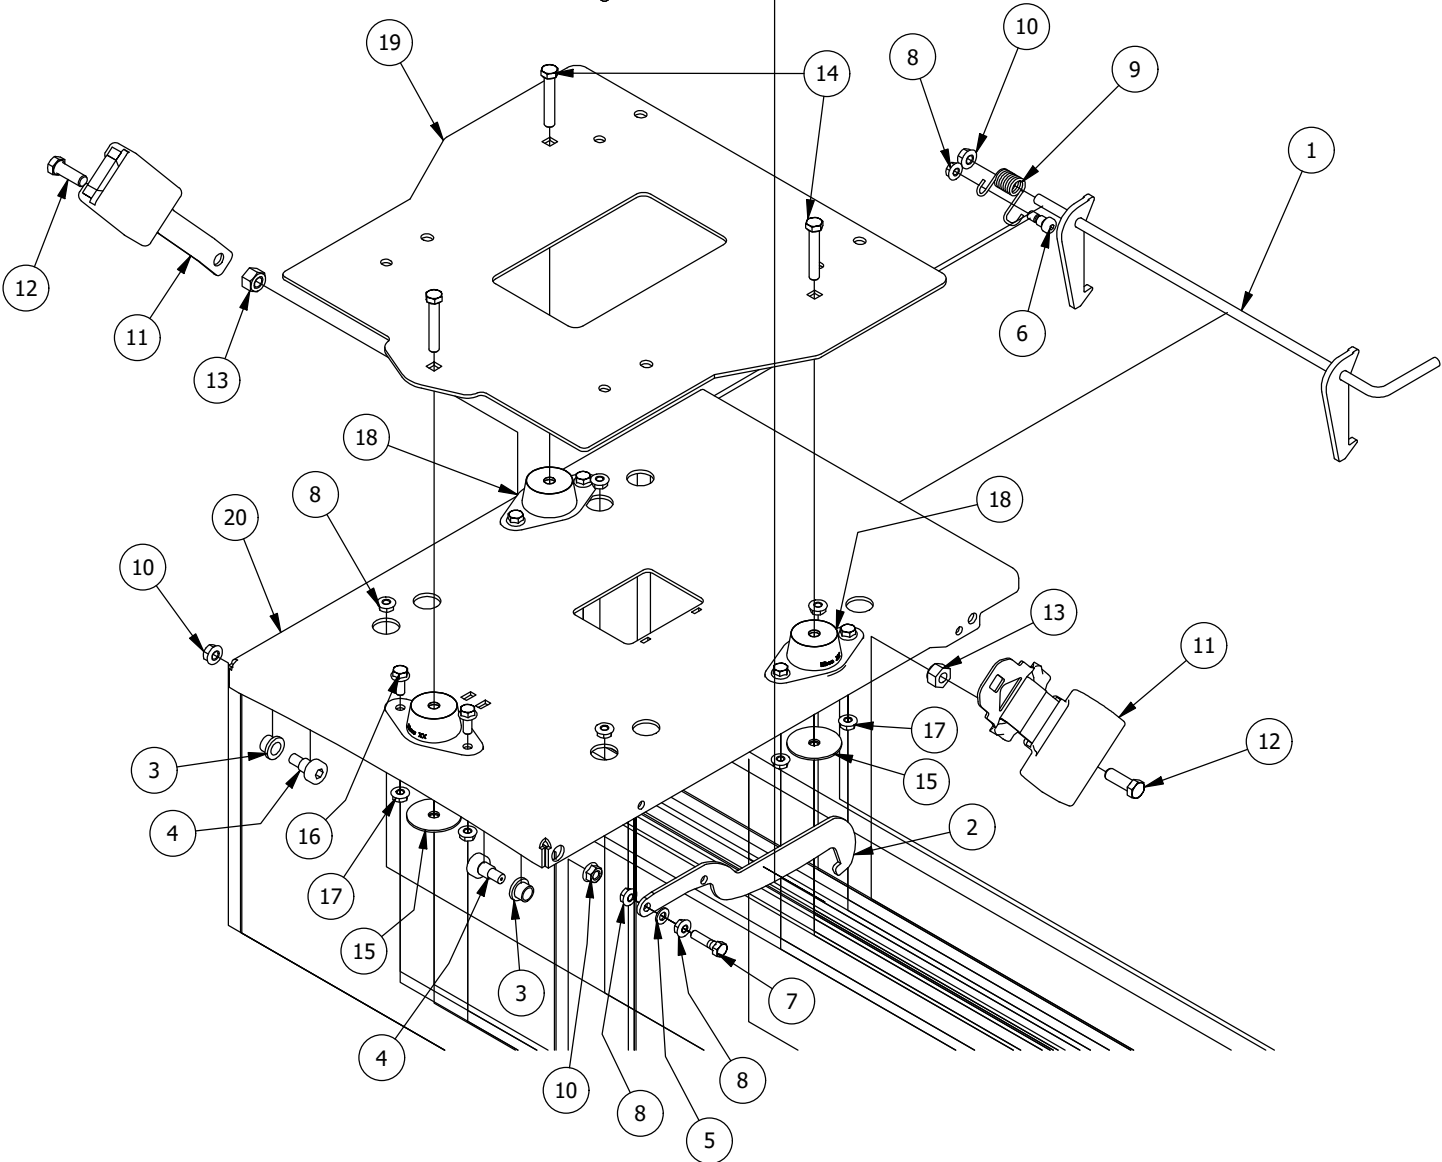

DETAIL A

Detail A			
ITEM	QTY	PART NUMBER	DESCRIPTION
1	1	490-0011-00	Mower Seat Latch Release Assembly
2	1	439-0065-00	Mower Seat Latch Hook
3	2	410-0010-00	1/2" ID X 5/8" OD X 1/2" LENGTH FLANGE BUSHING
4	2	418-0038-00	1/2 X 1/2 SOCKET SHOULDER BOLT ZC YELLOW
5	1	419-0016-00	5/16" ID X 5/8" OD X 1/16" THK BRONZE WASHER
6	1	418-0037-00	3/8 X 3/8 SOCKET SHOULDER BOLT ZC YELLOW
7	1	418-0036-00	5/16-18 X 1-1/4 HEX TAP BOLT ZINC GR8
8	7	413-0019-00	5/16-18 NYLON INSERT FLANGE L/NUT ZINC
9	1	434-0004-00	Seat Latch Spring
10	6	413-0029-00	3/8-16 NYLON INSERT FLANGE L/NUT ZC YELLOW
11	1	471-0003-00	Mower Seat Belt
12	2	618-2097-00	7/16-20 x 1-1/4 GR8 Hex Cap Screw
13	2	413-0054-00	7/16-20 Nylon Insert Locknut
14	3	418-0107-00	3/8-16 X 2-1/4 HEX FLANGE BOLT GR 8 ZC YELLOW
15	3	419-0022-00	3/8 X 2" OD FENDER WASHER ZC YELLOW
16	6	418-0048-00	5/16-18 X 3/4 HEX FLANGE BOLT GR 8 ZC YELLOW
17	6	413-0022-00	5/16-18 HEX FLANGE NUT W/SERR ZINC YELLOW
18	2	487-0007-00	Floating Seat Damper-Stiffer
19	1	426-0231-00	2019 Floating Seat Plate
20	1	426-0232-00	2019 RT/SRT Floating Seat Base Plate
21	1	471-0015-00	2019 Full Suspension seat