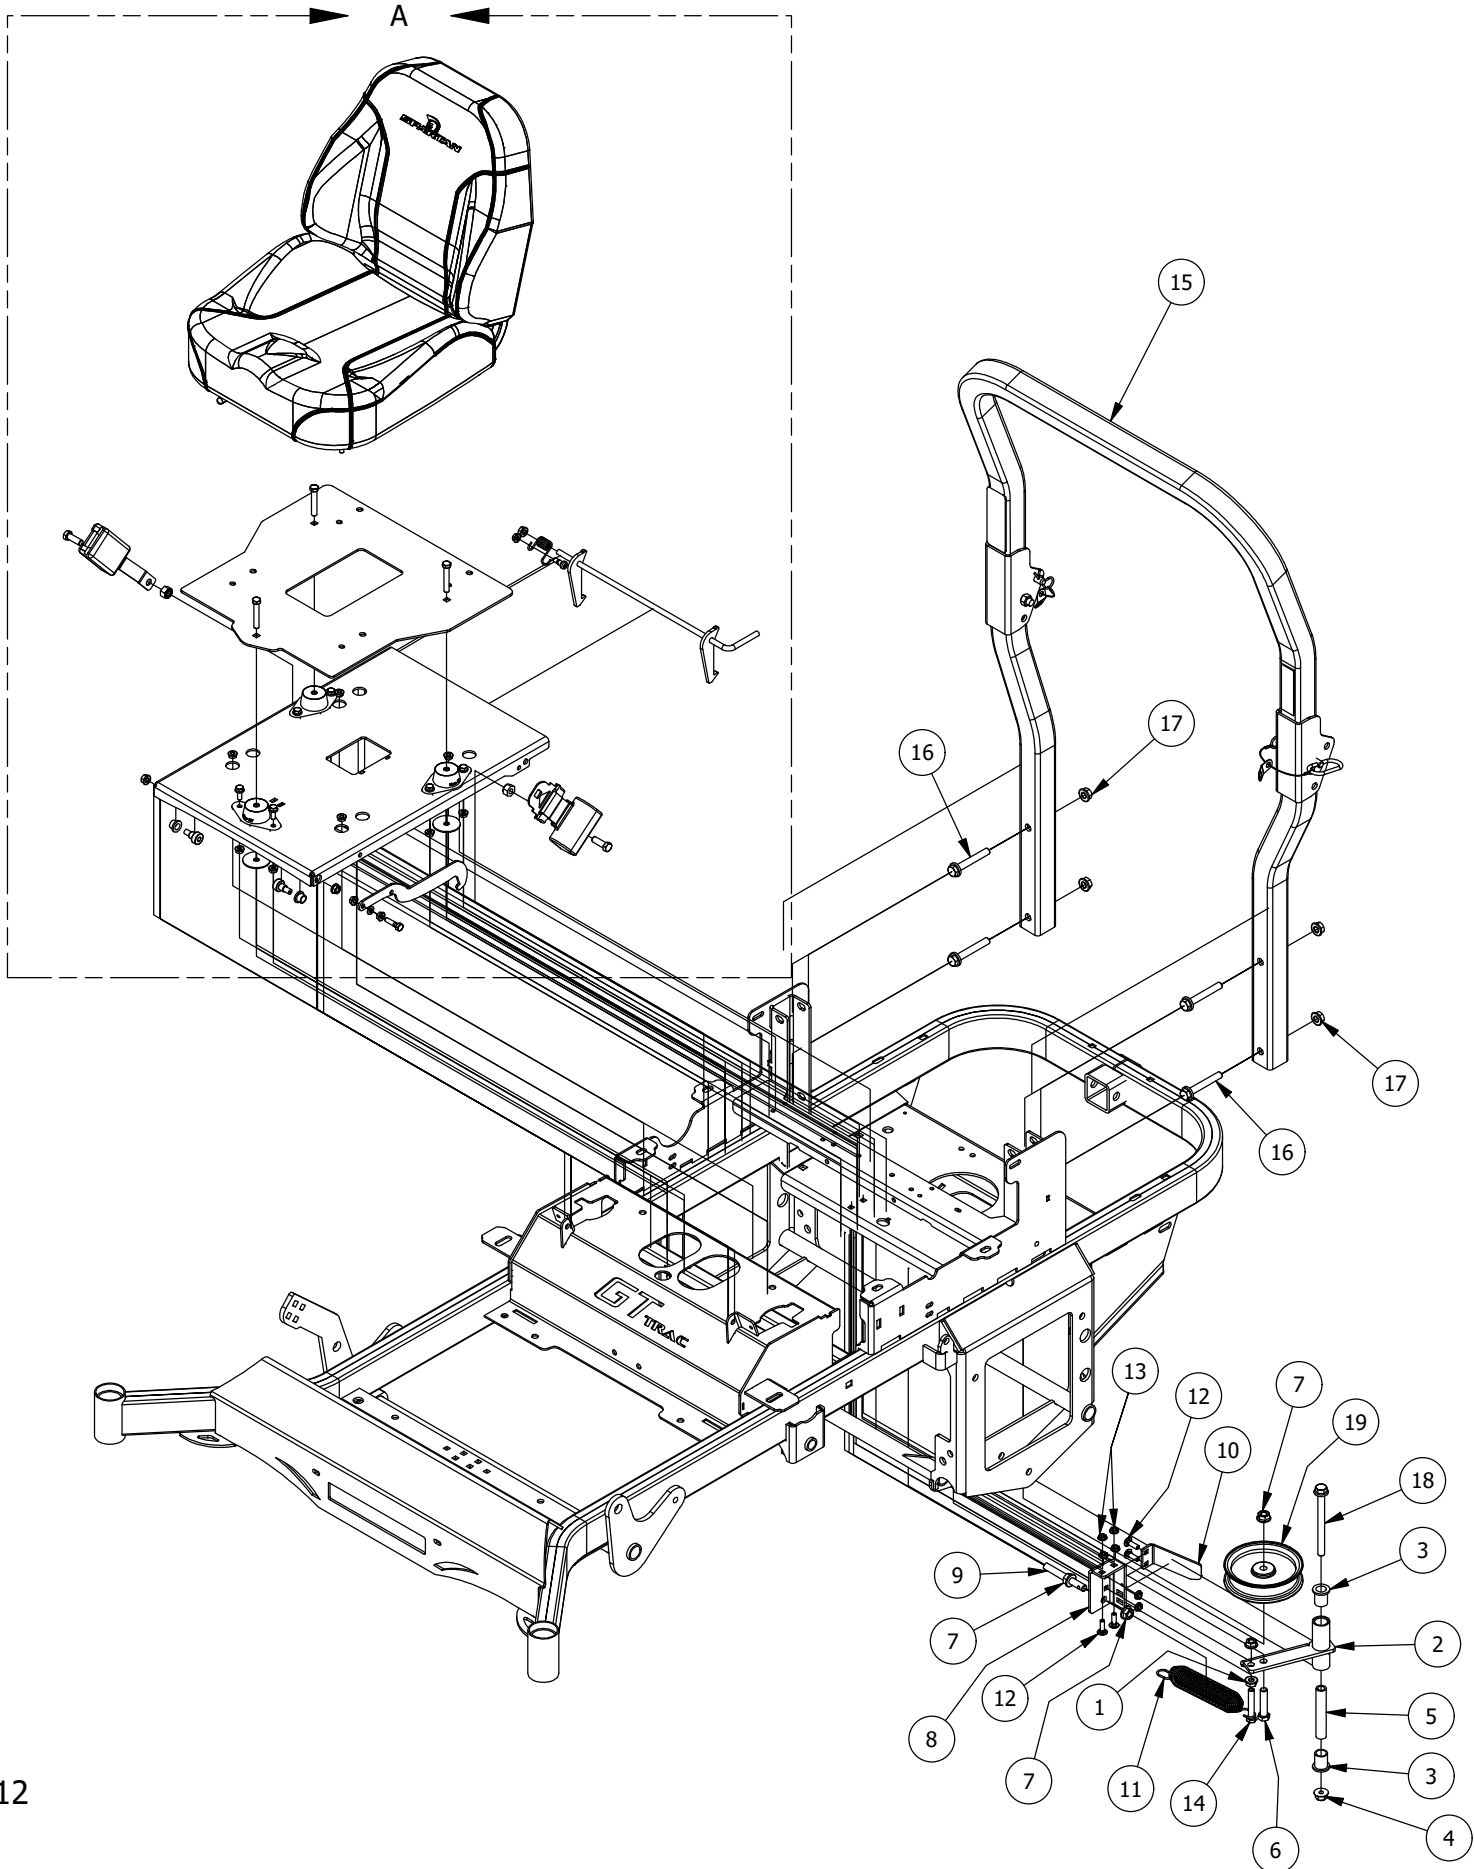

Seat Frame and Pump Idler Assemblies

Seat Frame and Pump Idler Assemblies			
ITEM	QTY	PART NUMBER	DESCRIPTION
1	2	413-0001-00	7/16-14 HEX FLANGE NUT W/SERR ZINC
2	1	490-0018-00	Mower Pump Idler Assembly
3	2	410-0007-00	3/4" ID X 15/16" OD X 1-1/8" LENGTH FLANGE BUSHING
4	1	413-0002-00	1/2-13 NYLON INSERT FLANGE LOCKNUT ZC YELLOW
5	1	425-0006-00	Mower Inner Idler Spacer
6	1	418-0012-00	1/2-13 X 2-1/4 HEX C/S GR 5 ZINC
7	3	413-0010-00	1/2-13 HEX FLANGE NUT W/SERR ZINC
8	1	439-0244-00	Deck Idler Puller Tensioning Bracket
9	1	430-0001-00	Mower Pump Spring Tensioner
10	1	439-0132-00	RT/SRT Clutch Anti-rotation Brkt
11	1	434-0007-00	2019 Mower Deck Spring
12	4	418-0010-00	5/16-18 X 1 CARRIAGE BOLT ZC/YEL
13	6	413-0006-00	5/16-18 HEX FLANGE NUT W/SERR ZINC
14	1	418-0013-00	7/16-14 X 2-1/2 HEX C/S GR 5 ZINC
15	1	497-0002-00	Fold down ROPS
16	4	418-0019-00	1/2-13 X 3-1/2 HEX FLANGE BOLT (GR.8) ZC/YEL
17	4	413-0014-00	1/2-13 HEX STOVER LOCKNUT GR C ZINC
18	1	418-0009-00	1/2-13 X 5-1/2 HEX FLANGE BOLT GR 8 ZY
19	1	433-0013-00	5-3/4" Idler Pulley, 7/16" Spacer Assembly