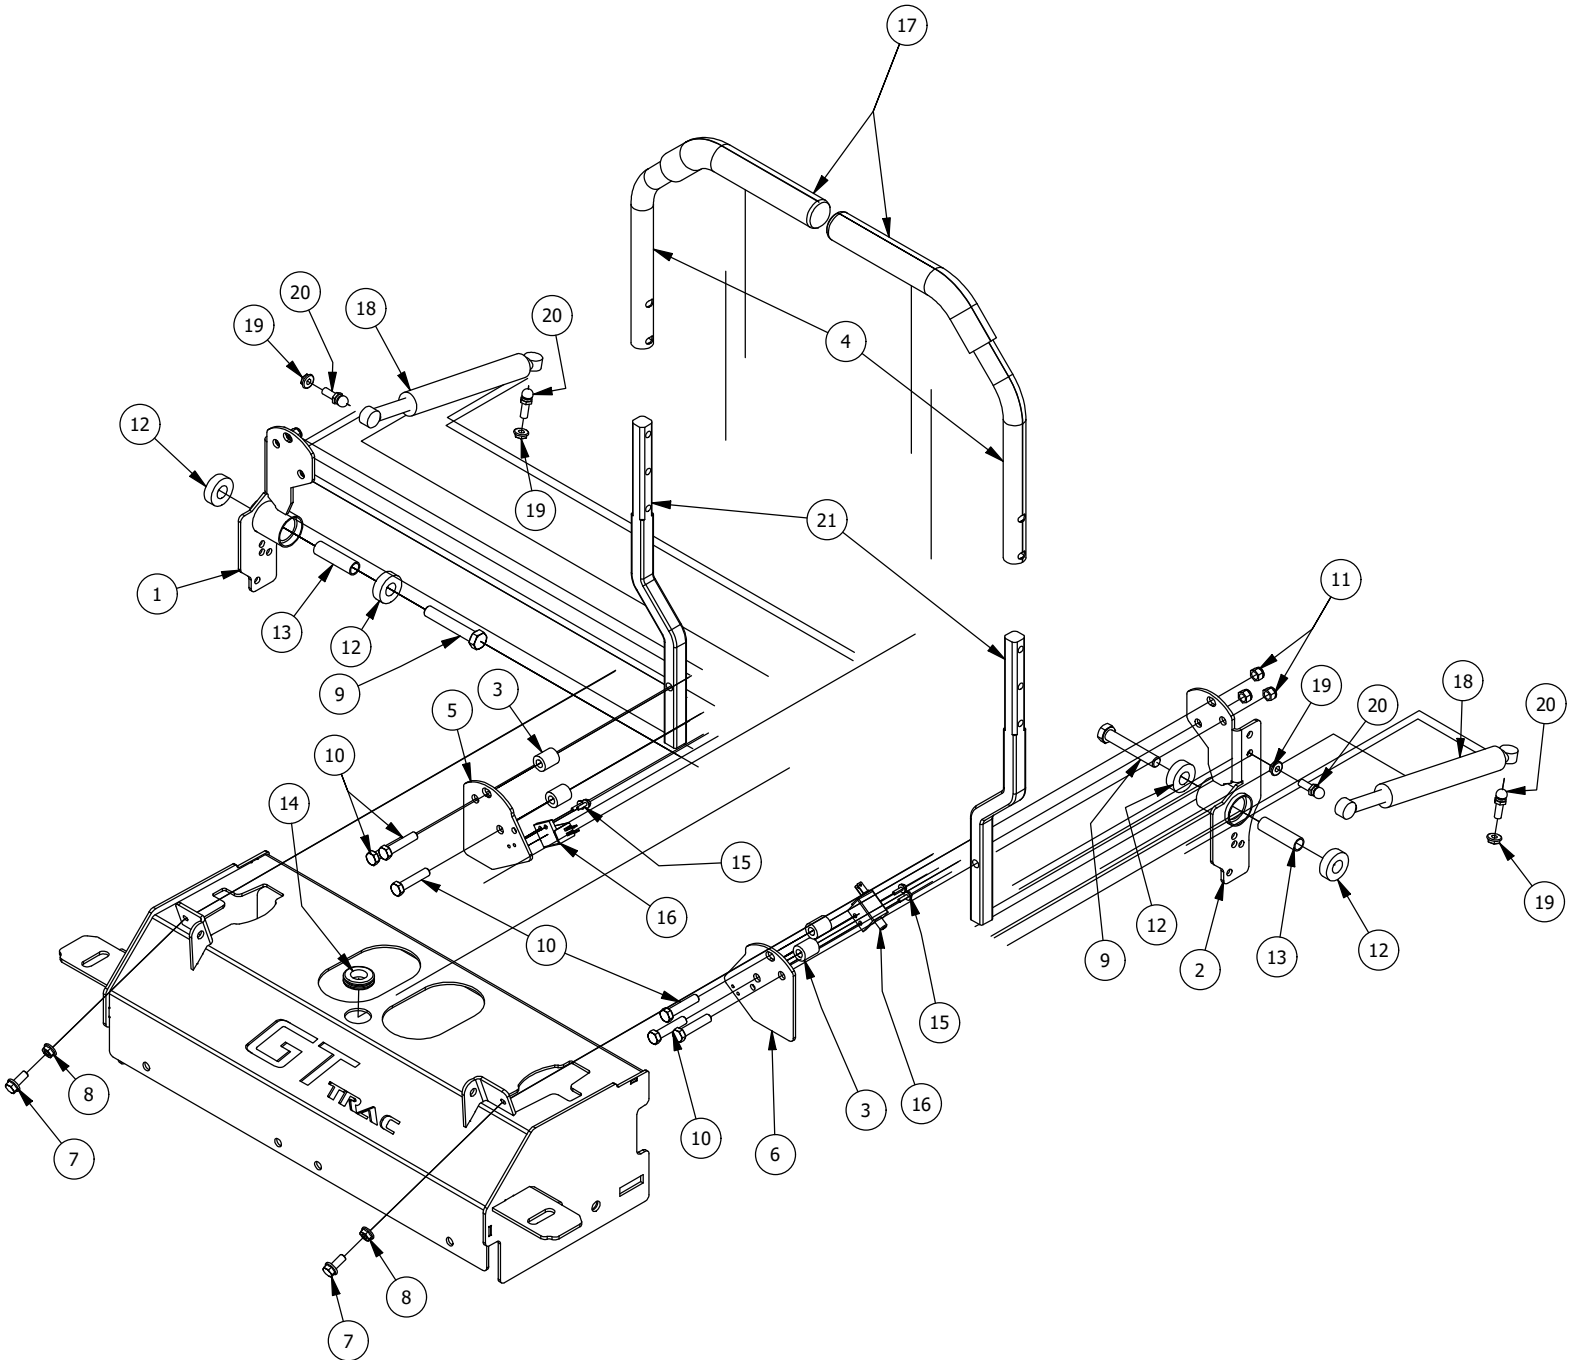

Drive Arm Assemblies

Drive Arm Assemblies			
ITEM	QTY	PART NUMBER	DESCRIPTION
1	1	490-0013-00	Mower Right Drive Arm Bracket Assembly
2	1	490-0012-00	Mower Left Drive Arm Bracket Assembly
3	4	425-0003-00	Mower Drive Arm Spacer
4	2	403-0020-00	Mower Drive Handle Tube
5	1	426-0003-00	Mower Right Control Arm Limit Switch Plate
6	1	426-0002-00	Mower Left Control Arm Limit Switch Plate
7	2	418-0049-00	5/16-18 X 3/4 IND HWH TRI LOB ZINC
8	2	413-0022-00	5/16-18 HEX FLANGE NUT W/SERR ZINC YELLOW
9	2	418-0050-00	1/2-13 X 3 HEX C/S GR 5 ZINC
10	6	418-0051-00	3/8-16 X 1-3/4 HEX C/S GR 2 ZINC
11	6	413-0013-00	3/8-16 NYLON INSERT FLANGE LOCKNUT ZINC
12	4	410-0005-00	5/8" ID X 1-3/8" OD X 7/16" THK BEARING
13	2	425-0004-00	Mower Drive Arm Hub & Deck Lift Arm Spacer
14	1	419-0008-00	3/4" ID X FOR 1-3/16" HOLE FOR 11 GA RUBBER GROMMIT
15	4	418-0032-00	8-32 X 1/2 IND. HWH SLOT TYPE F TCS ZINC
16	2	486-0030-00	Safety Switch
17	2	484-0001-00	Handle Grip
18	2	487-0001-00	Control Arm Damper
19	4	413-0024-00	5/16-18 HEX SERRATED LARGE FLANGE L/NUT ZC
20	4	487-0008-00	Control Arm Damper Ball Stud 3/4" Thread
21	2	431-0001-00	Height Adjustable Drive Arm