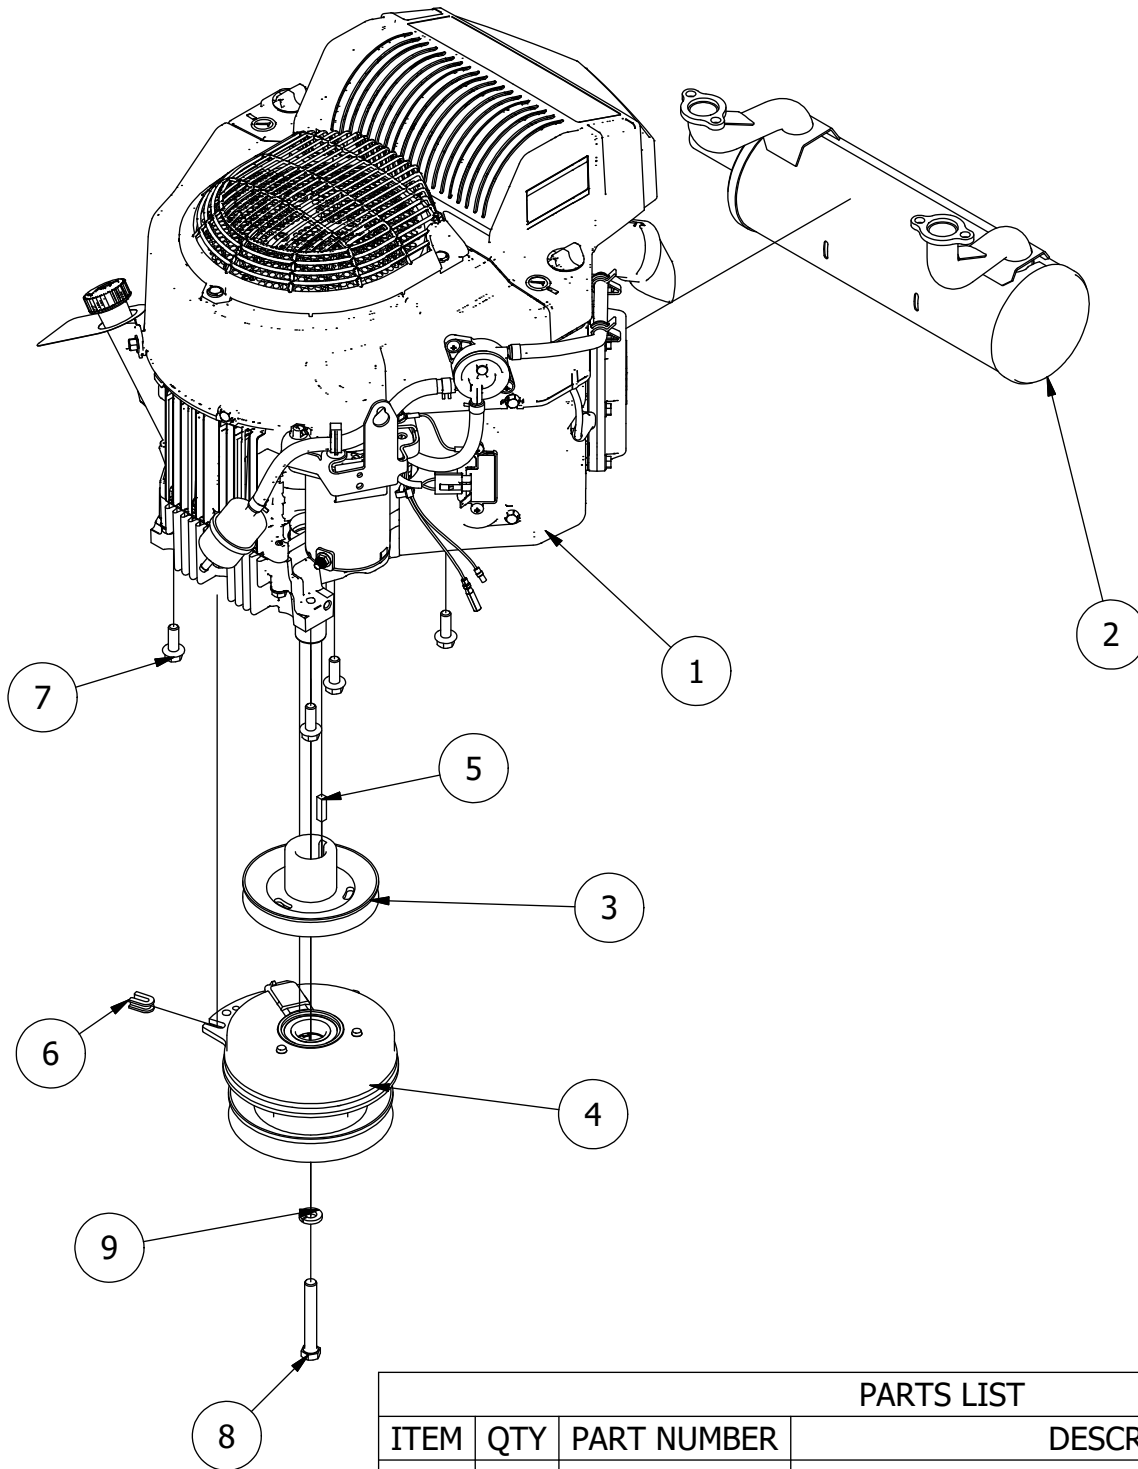

Kawasaki FT730 Engine Assembly

PARTS LIST			
ITEM	QTY	PART NUMBER	DESCRIPTION
1	1	415-0022-00	Kawasaki FT730-EFI Engine
2	1	415-0074-00	2019 Exhaust System for Kawasaki FR, FS and FT
3	1	433-0001-00	Stand On Drive Pulley, A Belt
4	1	470-0002-00	PTO Clutch
5	1	442-0001-00	1/4 X 1 SQUARE KEY STOCK
6	1	437-0025-00	Mower Rotation Stop Brkt Sleeve
7	4	418-0023-00	3/8-16 X 1-1/8 IND HWH W/SERR TRI LOB ZY
8	1	418-0022-00	7/16-20 X 3 HEX C/S GR 8 ZC YELLOW
9	1	419-0005-00	7/16 SPLIT LOCKWASHER GR 8 ZC YELLOW