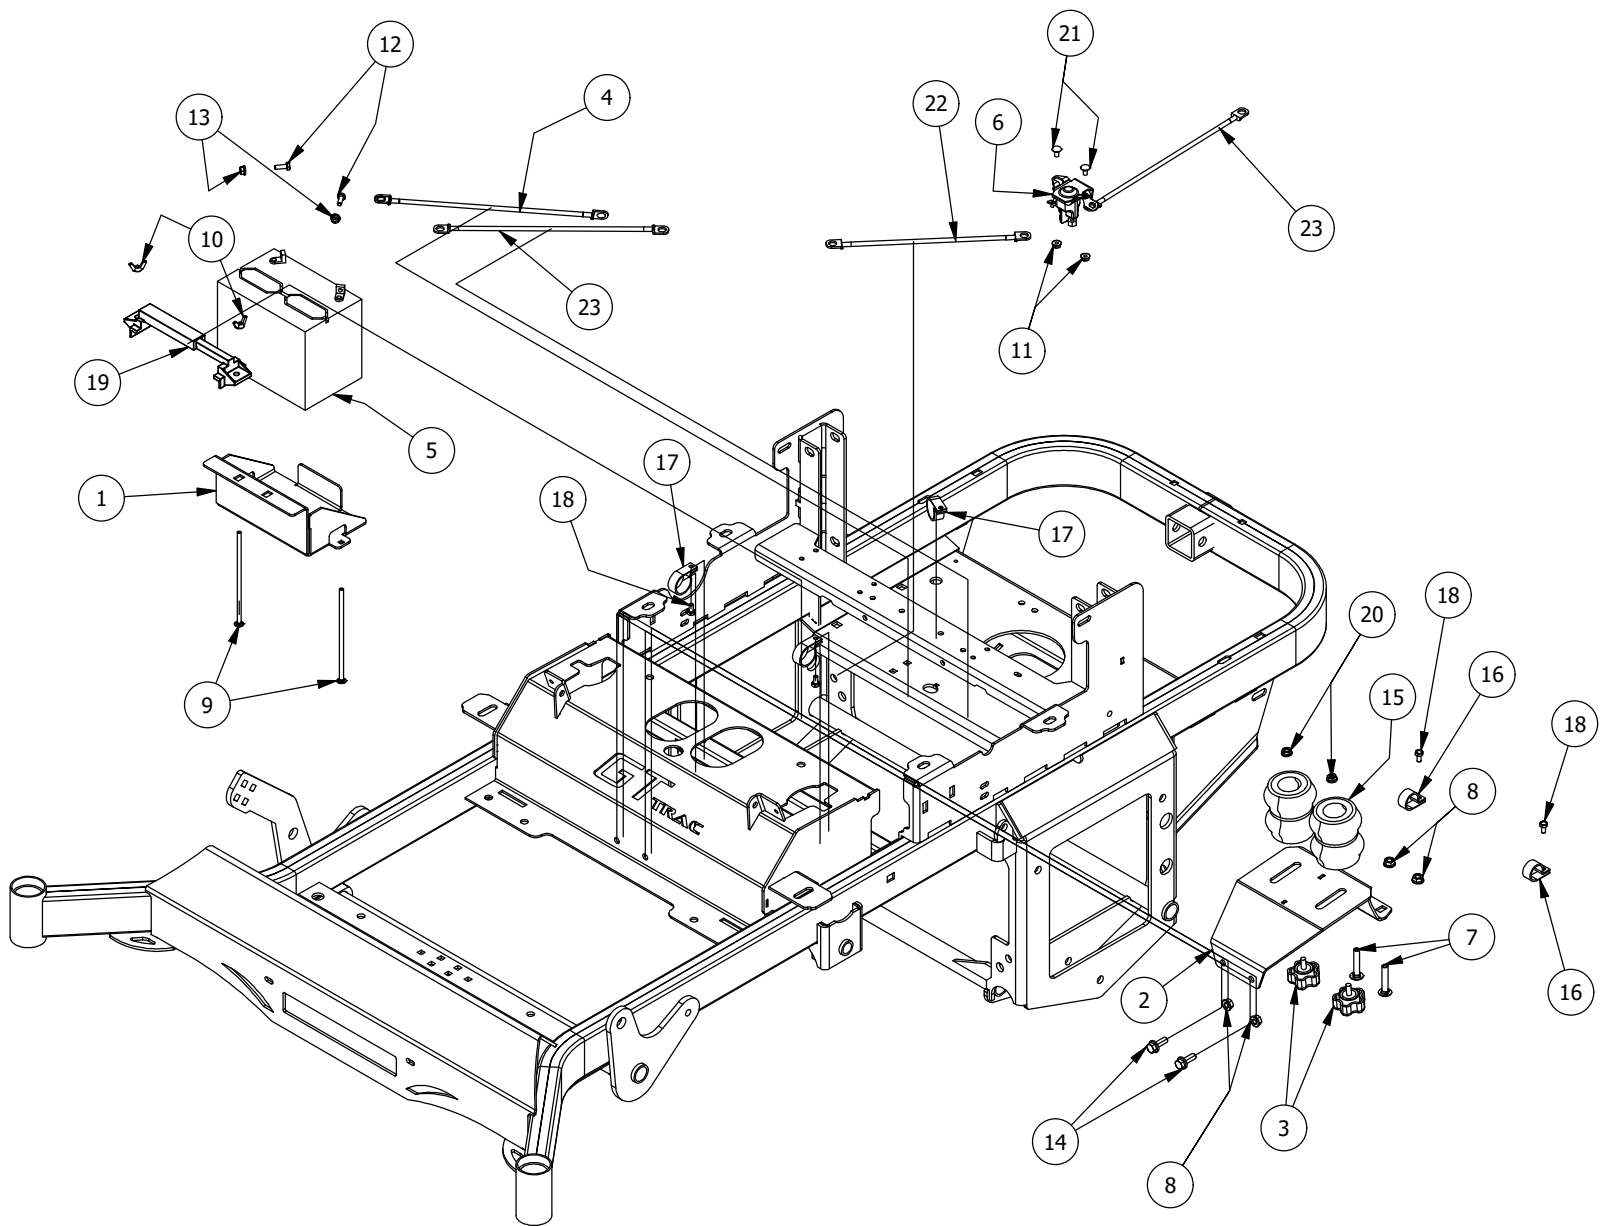

Battery and Seat Suspension Assembly

Battery and Seat Suspension Assembly			
ITEM	QTY	PART NUMBER	DESCRIPTION
1	1	439-0008-00	Mower Battery Box
2	1	490-0021-00	Mower Suspension Seat Bracket Assembly
3	2	445-0001-00	Lobed Knob w/ 5/16"-18 X .750" Stud
4	1	486-0017-00	Mower Negative Battery Cable 28" long
5	1	468-1004-00	12-V Mower Starter Battery
6	1	486-0006-00	Heavy Duty Start Solenoid
7	2	418-0033-00	3/8-16 X 2 CARRIAGE BOLT ZINC
8	4	413-0004-00	3/8-16 HEX FLANGE NUT W/SERR ZINC
9	2	418-0034-00	1/4-20 X 7 CARRIAGE BOLT ZINC
10	2	413-0025-00	1/4-20 WING NUT ZINC
11	2	413-0023-00	1/4-20 HEX FLANGE NUT W/SERR ZINC
12	2	418-0035-00	1/4-20 X 3/4 HEX C/S GR 2 ZINC
13	2	413-0026-00	1/4-20 NYLON INSERT FLANGE L/NUT ZINC
14	2	418-0040-00	3/8-16 X 1 HEX FLANGE BOLT GR 8 ZC YELLOW
15	2	487-0003-00	SRT Rear Suspension Elastomer
16	2	472-0002-00	1/2" CUSHIONED LOOP CLAMP
17	3	472-0001-00	1-1/4" CHUSHIONED LOOP CLAMP BLACK
18	4	418-0025-00	1/4-20 X 1/2 HWH SLOT TYPE F TCS ZINC
19	1	443-0001-00	Battery Hold Down
20	2	413-0027-00	5/16-18 NYLON INSERT FLANGE LOCKNUT ZC YELLOW
21	2	418-0031-00	1/4-20 X 1/2 CARRIAGE BOLT ZC YELLOW
22	1	486-0018-00	Mower Start Wire, 12
23	2	486-0016-00	Mower Positive Battery Cable 25" long