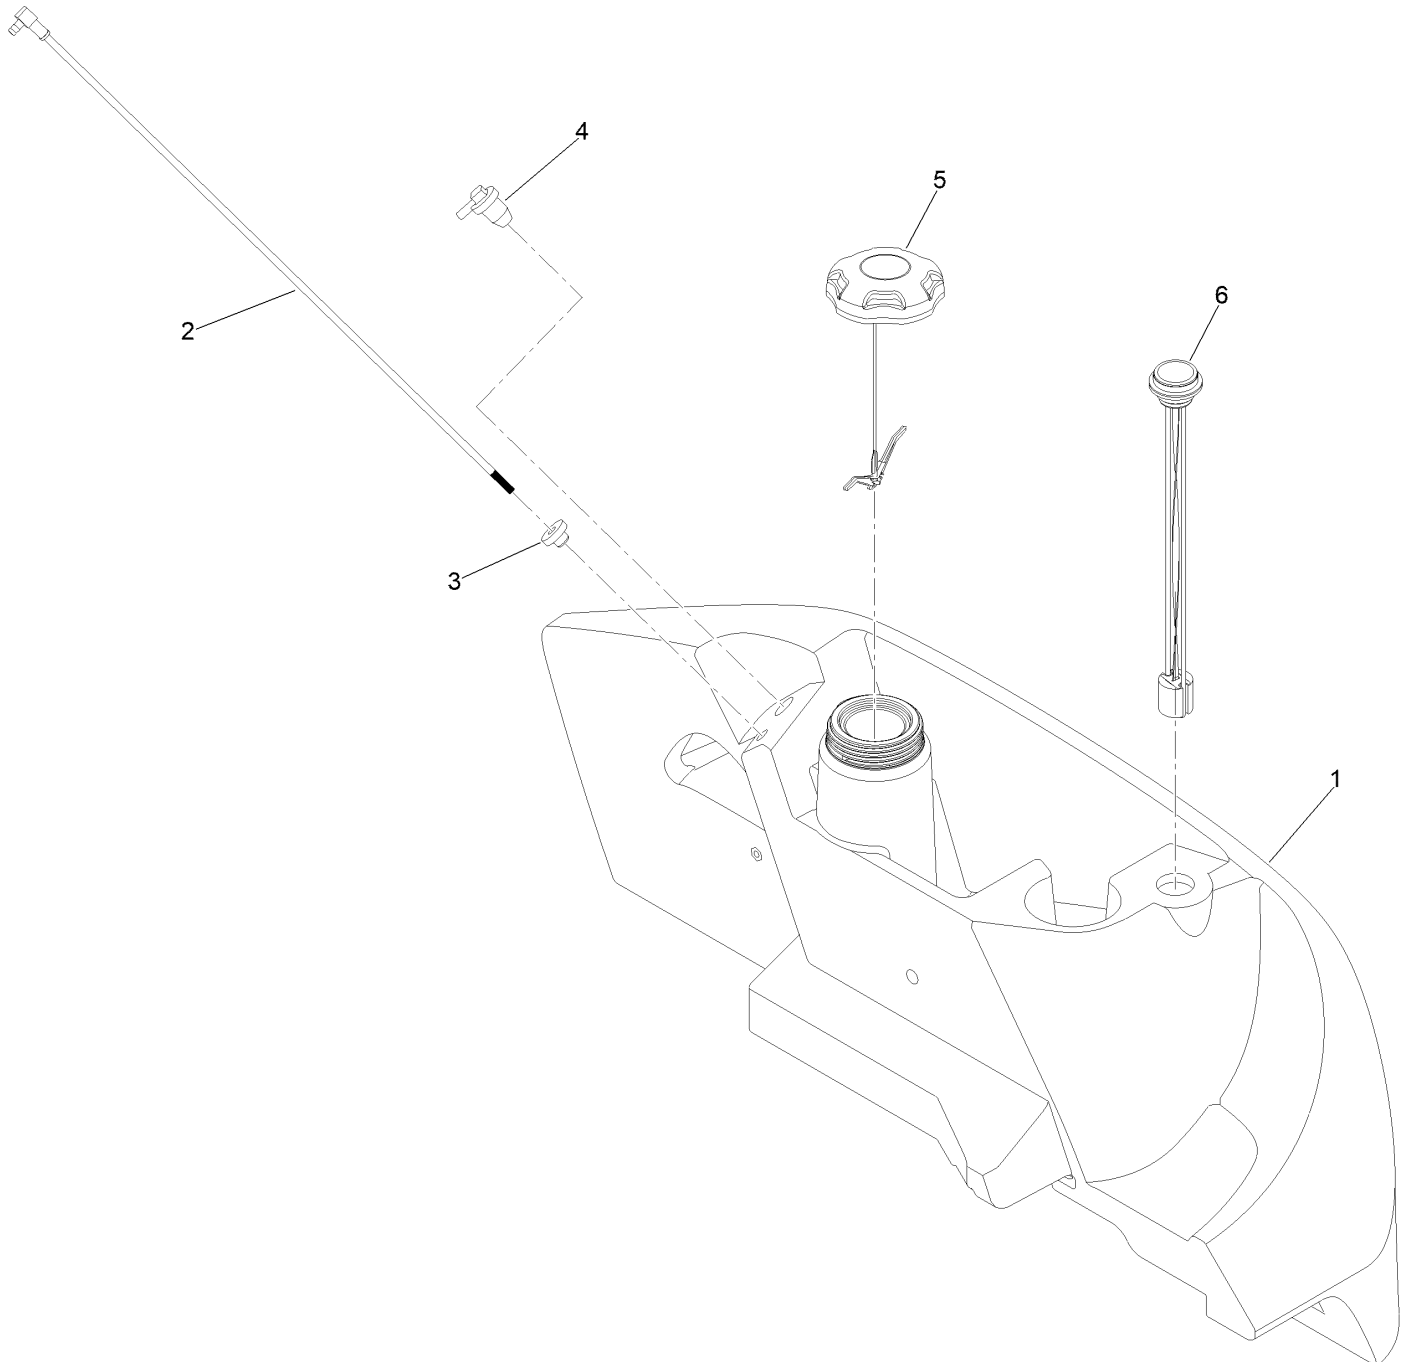

Fuel Tank Assembly (continued)

<i>Ref.</i>	<i>Part Number</i>	<i>Qty.</i>	<i>Description</i>	<i>Ref.</i>	<i>Part Number</i>	<i>Qty.</i>	<i>Description</i>
1	418-0054-00	2	Screw-HH	11	3253-4	3	Washer-Lock
2	429-0002-00	2	Push-In Rubber Bumper	12	419-0007-00	4	Washer-Flat
3	148-0478-P11	1	Bracket-Tank Support	13	413-0020-00	2	3/8-16 Hex Flange Nut W/Serr Zinc Yellow
5	467-0001-00	1	Mwr Gasoline Fuel Tank Assy	14	418-0108-00	1	Screw-HH
7	481-0004-00	1	Rubber Tank Storage Compartment Insert	15	418-0287-00	1	Screw-Shoulder,HHF
8	148-0844	1	Decal-Tank	16	434-0020-00	1	Spring-Compression
10	418-0045-00	2	3/8-16 X 1 Carriage Bolt Yz GR.8				

Fuel Tank Assembly No. 467-0001-00