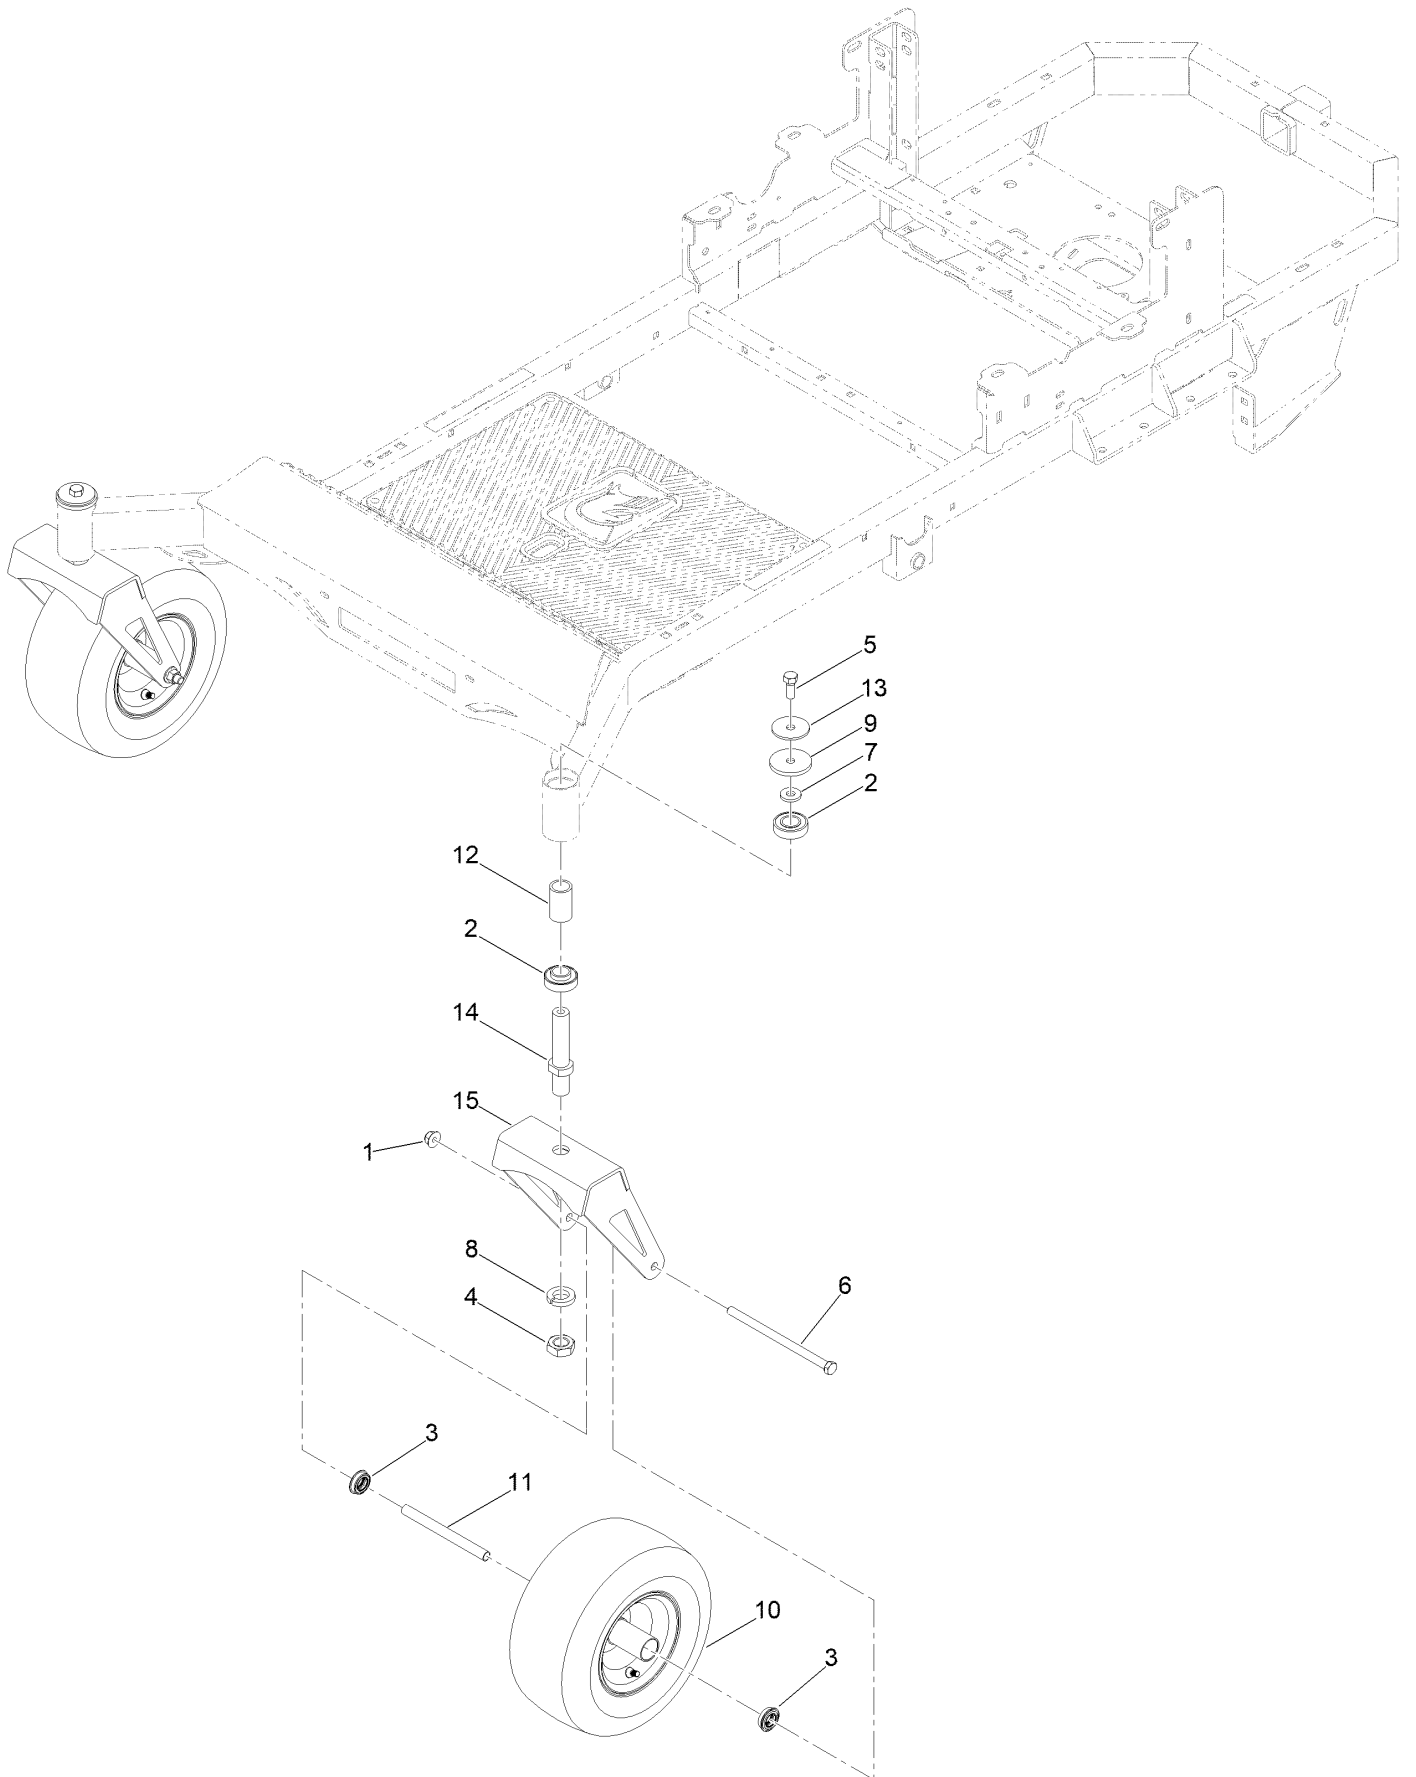

Motion Control and Parking Brake Assembly (continued)

<i>Ref.</i>	<i>Part Number</i>	<i>Qty.</i>	<i>Description</i>	<i>Ref.</i>	<i>Part Number</i>	<i>Qty.</i>	<i>Description</i>
1	148-0888-05	1	LH Pivot ASM	31	486-0030-00	2	No Plunger Limit Switch
2	148-0889-05	1	RH Pivot ASM	32	418-0032-00	4	8-32 X 1/2 Ind. HWH Slot Type F Tcs Zinc
3	148-0886	4	Bushing-Flange	33	439-0009-00-P11	1	Mwr Frame Brake Mtg Brkt Paint
4	148-0897	4	Bushing-Flange	34	410-0009-00	1	1/2In ID X 3/4In OD X 3/8In Flange Bush
5	148-0885	2	Sleeve-Pivot	35	490-0016-00-P11	1	Mwr Brake Lock Lever Assy Painted
6	109-5575	2	Spring-Leaf	36	139-2631	1	Screw-HH
7	419-0003-00	2	1/2 Fender Washer 1-1/4In OD Zinc	37	413-0002-00	1	Nut-Lock
8	418-0050-00	2	1/2-13 X 3 Hex C/S GR 5 Zinc W/LocTite	38	418-0027-00	3	Bolt-HH
9	431-0001-00	2	Height Adjustable Control Arm	39	435-0004-00	1	Mwr Brake Linkage
10	403-0020-10-P11	2	Mower Drive Handle Tube Abc	40	3272-11	1	Pin-Cotter
11	484-0001-00	2	Control Arm Handle Grip	41	413-0052-00	1	3/8 ID X 3/4 OD X .125 THK Bronze Washer
12	116-7230	6	Screw-HHF	42	490-0017-00-P11	1	Mwr Brake Unlock Lever Assy Painted
13	323-20	2	Screw-HH	43	413-0012-00	4	1/4-20 Hex Flange Nut
14	419-0007-00	2	Washer-Flat	44	418-0029-00	2	1/4-20 X 1-1/4 Hex C/S GR 2 Zinc
15	148-1012	4	Washer-Belleville	45	323-7	1	Screw-HH
16	413-0013-00	3	3/8-16 Nylon Insert Flange L/Nut Yz	46	418-0008-00	3	Bolt-CARR
17	418-0054-00	2	Screw-HH	47	413-0020-00	2	3/8-16 Hex Flange Nut W/Serr Zinc Yellow
18	413-0027-00	6	Nut-HF, NI	48	434-0015-00	1	2020 Mwr Brake Pedal Tension Spring
19	410-0070-00	2	5/16-24 Spher Rod End Zinc LH Thd Fem	49	434-0003-00	1	Mwr Brake Pedal Release Spring
21	435-0033-00	2	1310 Ttq Drive Arm Rod	50	148-0911-P11	1	ASM, Gt-Trac [gray]
22	410-0071-00	2	5/16-24 Spher Rod End Zinc RH Thd Fem	51	429-0002-00	2	Push-In Rubber Bumper
23	3220-20	2	Nut-Jam	52	618-2023-00	4	Screw-CARR
24	09207	2	Nut	53	413-0029-00	4	Nut-Hex
25	322-47	8	Screw-HH	56	240-6	1	Grommet-Rubber
26	413-0022-00	17	Nut-HF	57	148-1492-05	2	Plate-Damper
27	487-0005-00	4	5/16-18X1.286 Damper Ball Stud (.562 TI)	58	418-0110-00	2	.767Idx1.125Odx.016 THK Trip Wv Washer
28	487-0001-00	2	Control Arm Damper				
29	613-0065-00	2	Standoff-Hex				
30	3234-28	2	Screw-HHF				

Caster Tire Assembly