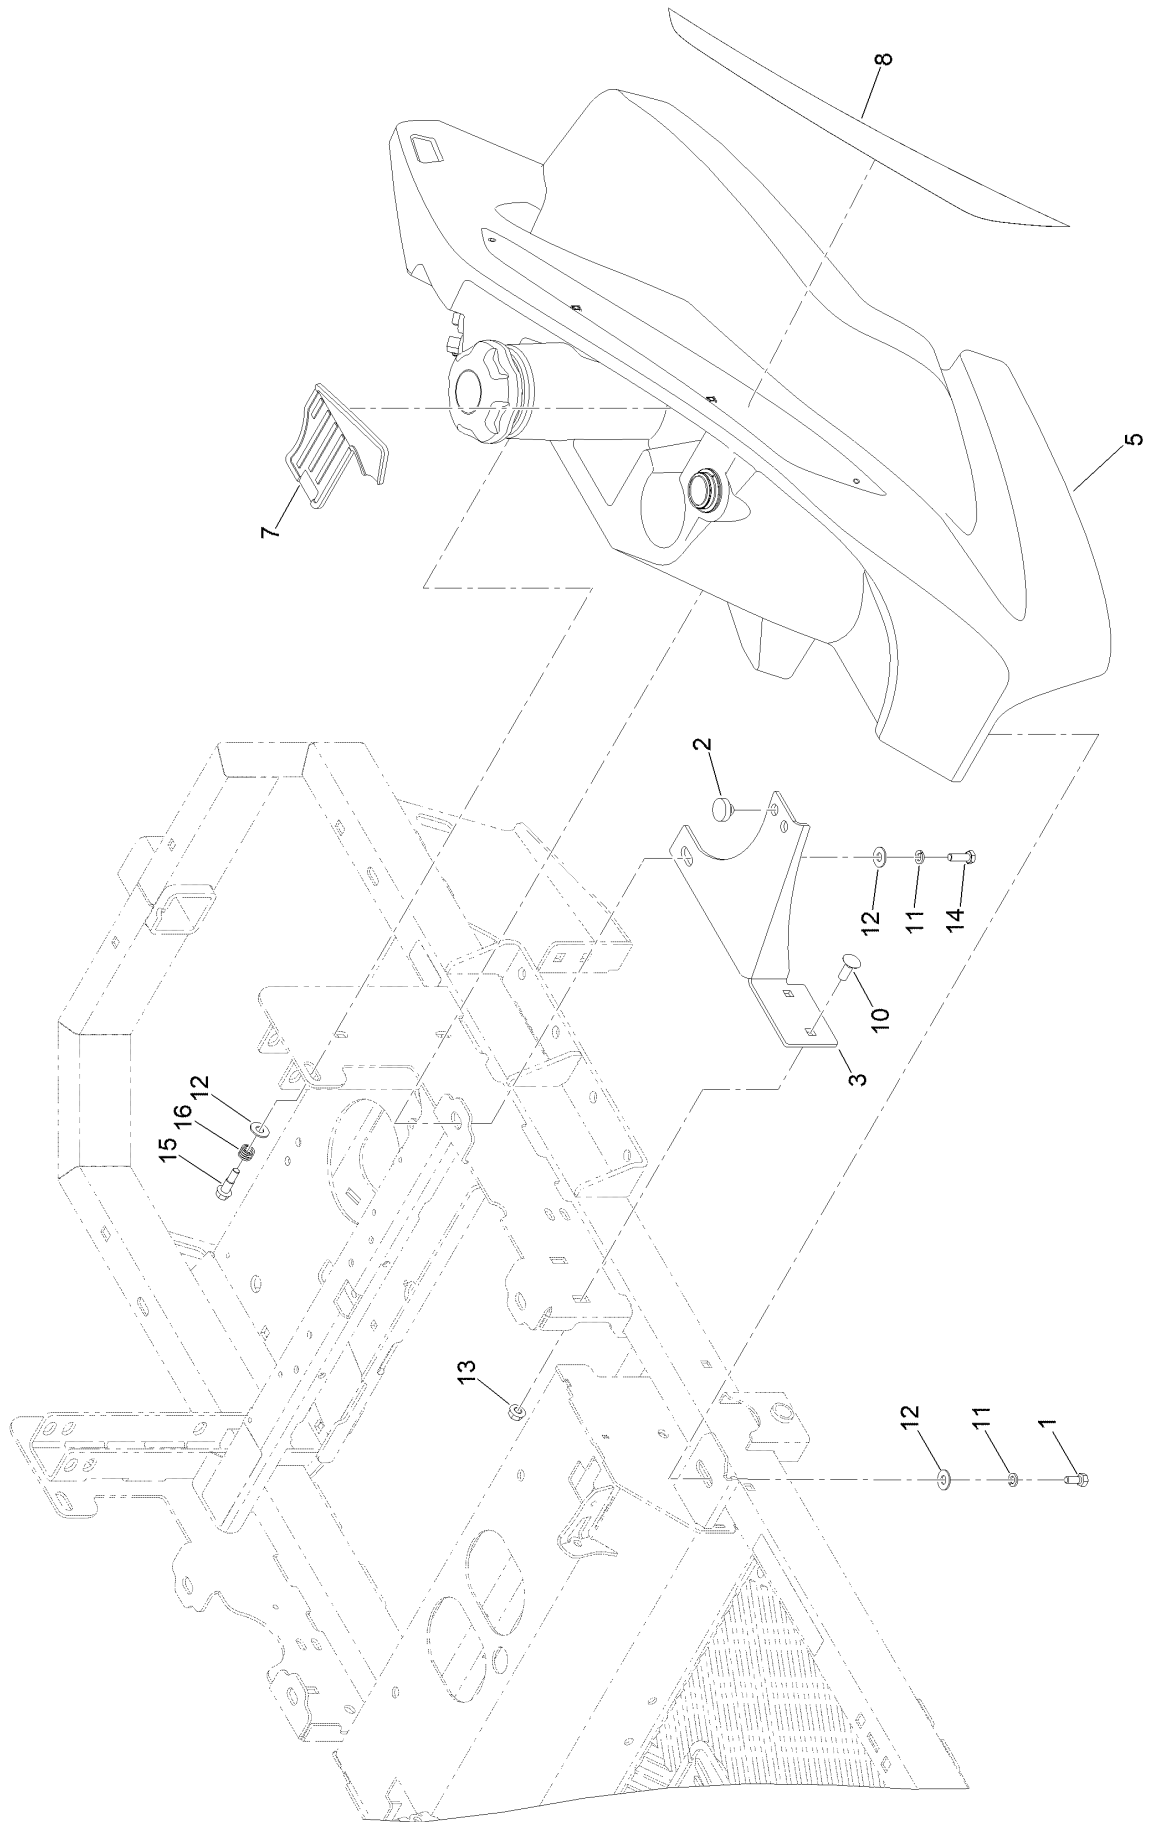

Body Styling Assembly (continued)

<i>Ref.</i>	<i>Part Number</i>	<i>Qty.</i>	<i>Description</i>	<i>Ref.</i>	<i>Part Number</i>	<i>Qty.</i>	<i>Description</i>
2	148-0307	1	Console W/ Cupholder	16	418-0055-00	4	10-24 X 1/2 Socket C/S 18-8 SS
3	148-1097	1	Decal-Control Panel	17	419-0011-00	4	#10 Split Lockwasher 18-8 SS
4	148-0770	1	Tape-Foam	18	148-1172-P11	1	Muffler Guard [gray]
5	148-0801	1	Decal-Spartan, Front	19	439-0691-00-P11	1	2021 Rt/Srt Engn Cowling Rtpainted
6	148-0845	1	Decal-Tank	20	439-0692-00-P11	1	2021 Rt/Srt Engn Cowling Lt Painted
7	148-0870	1	Decal-Rz-HD Gt Trac Model	21	148-1042-05	1	Rt 45 Key Mnt
8	148-1056	1	Decal-Motion Control	24	148-0863	2	Decal-Model
9	148-1067-P11	1	Plate - Engine Cowling	25	780-2220-00	1	Cup Holder
10	148-1068-P12	1	Plate -Backer Plate	26	418-0008-00	4	Bolt-CARR
11	418-0054-00	4	Screw-HH	27	3253-4	4	Washer-Lock
12	413-0013-00	4	3/8-16 Nylon Insert Flange L/Nut Yz	28	419-0007-00	4	Washer-Flat
13	413-0023-00	2	1/4-20 Hex Flange Nut W/Serr Zinc	29	413-0022-00	4	Nut-HF
14	418-0018-00	4	3/8-16 X 4 Carriage Bolt Zinc	31	418-0049-00	2	Bolt-HWH
15	418-0031-00	2	1/4-20 X 1/2 Carriage Bolt,Yz				

Fuel Tank Assembly