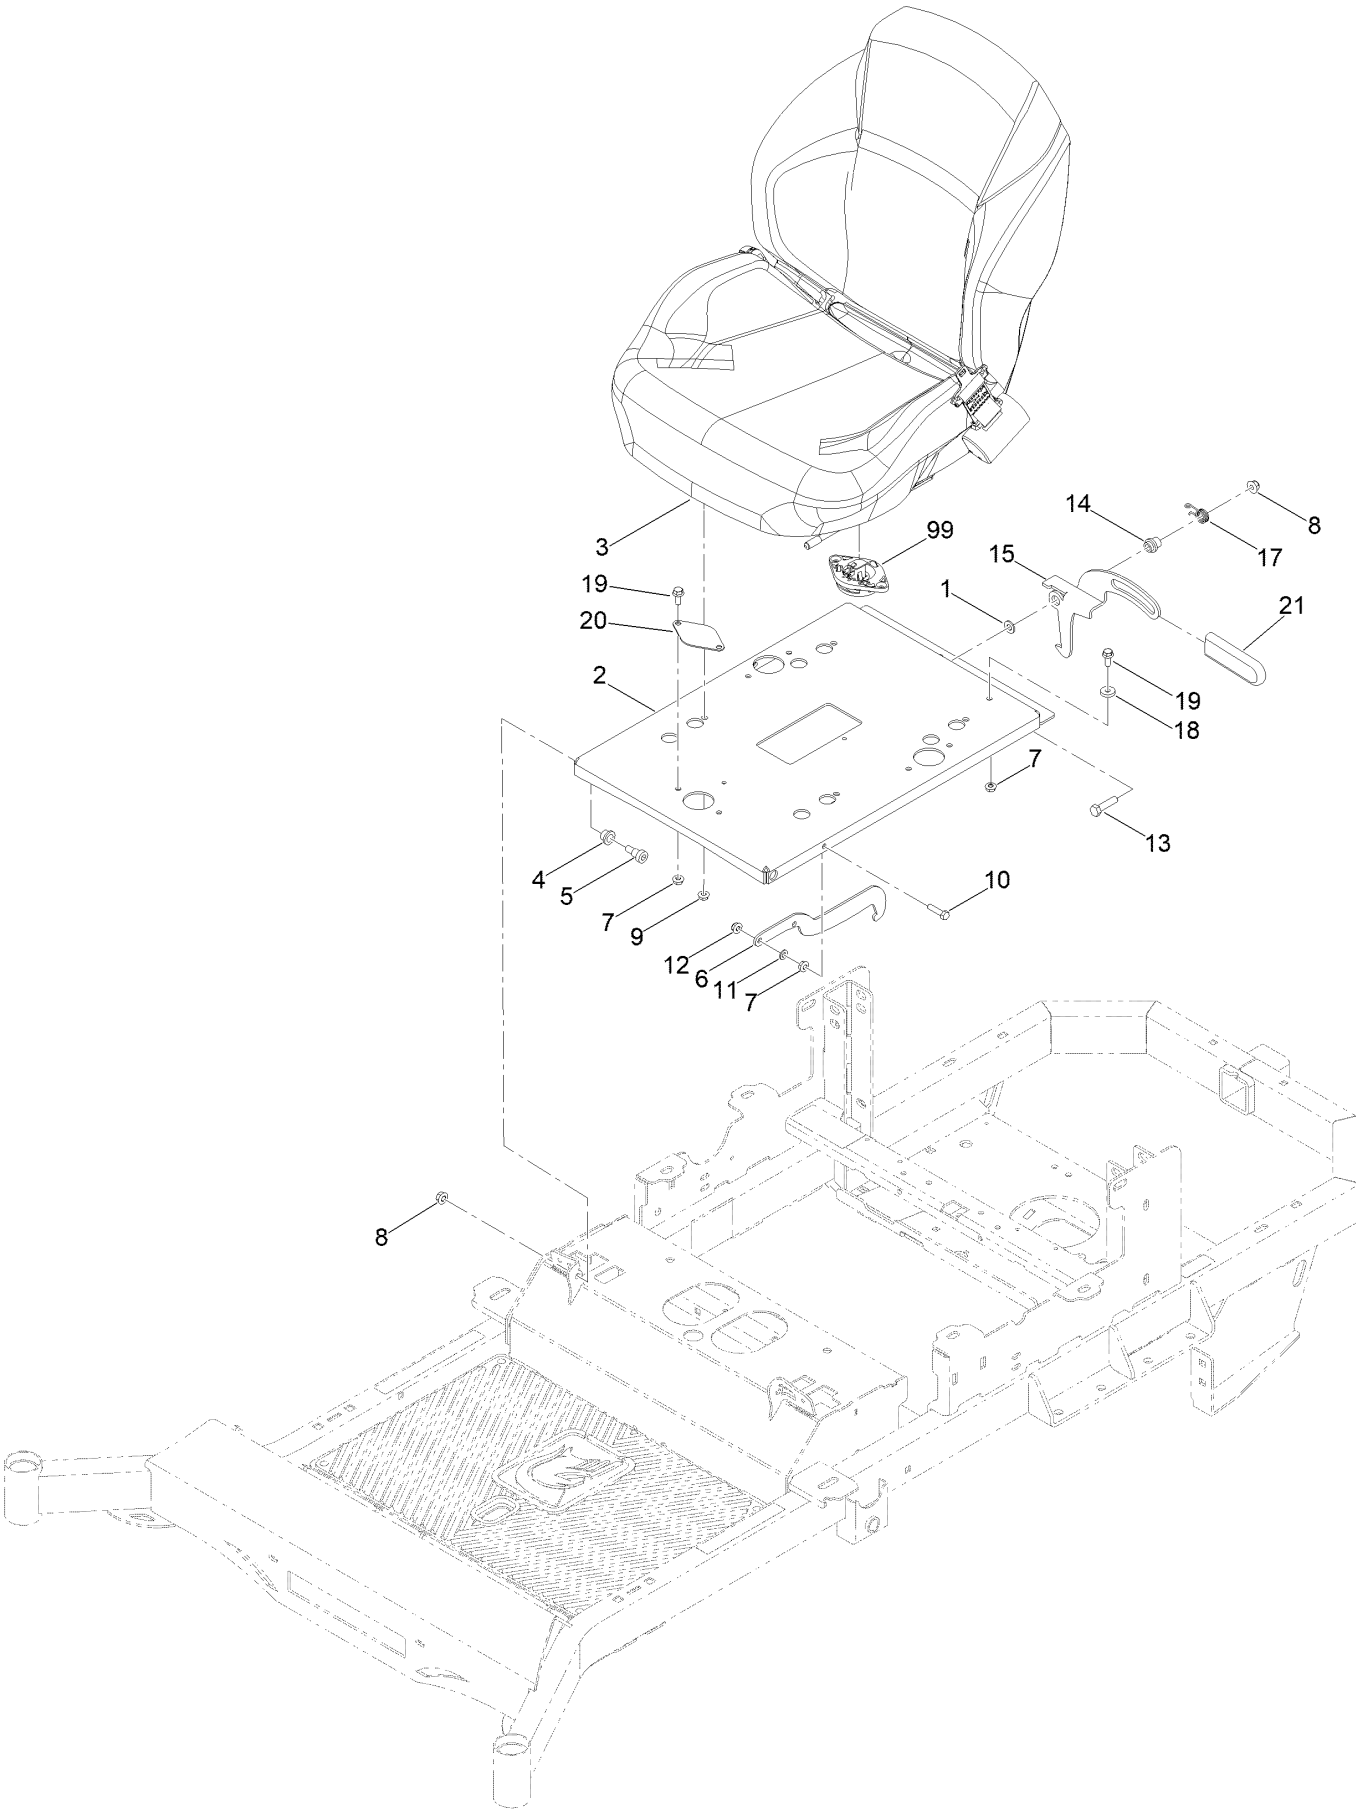

Fuel Tank Assembly No. 467-0001-00 (continued)

<i>Ref.</i>	<i>Part Number</i>	<i>Qty.</i>	<i>Description</i>	<i>Ref.</i>	<i>Part Number</i>	<i>Qty.</i>	<i>Description</i>
1	467-0011-00	1	Rz Fuel Pickup Tube (Solar Tank)	4	467-0006-00	1	Remote Tank Vent Valve W/Grommet
2	467-0012-00	1	25.14In Fuel Pickup Tube W/Filter Screen	5	467-0008-00	1	Kelch Tank Fill Neck Non-Ventcap(204541)
3	467-0005-00	1	Fuel Pickup Tube Gromm Nitrdapco 10672	6	467-0035-00	1	Rt/Srt Rochester Fuel Gauge

Seat Assembly