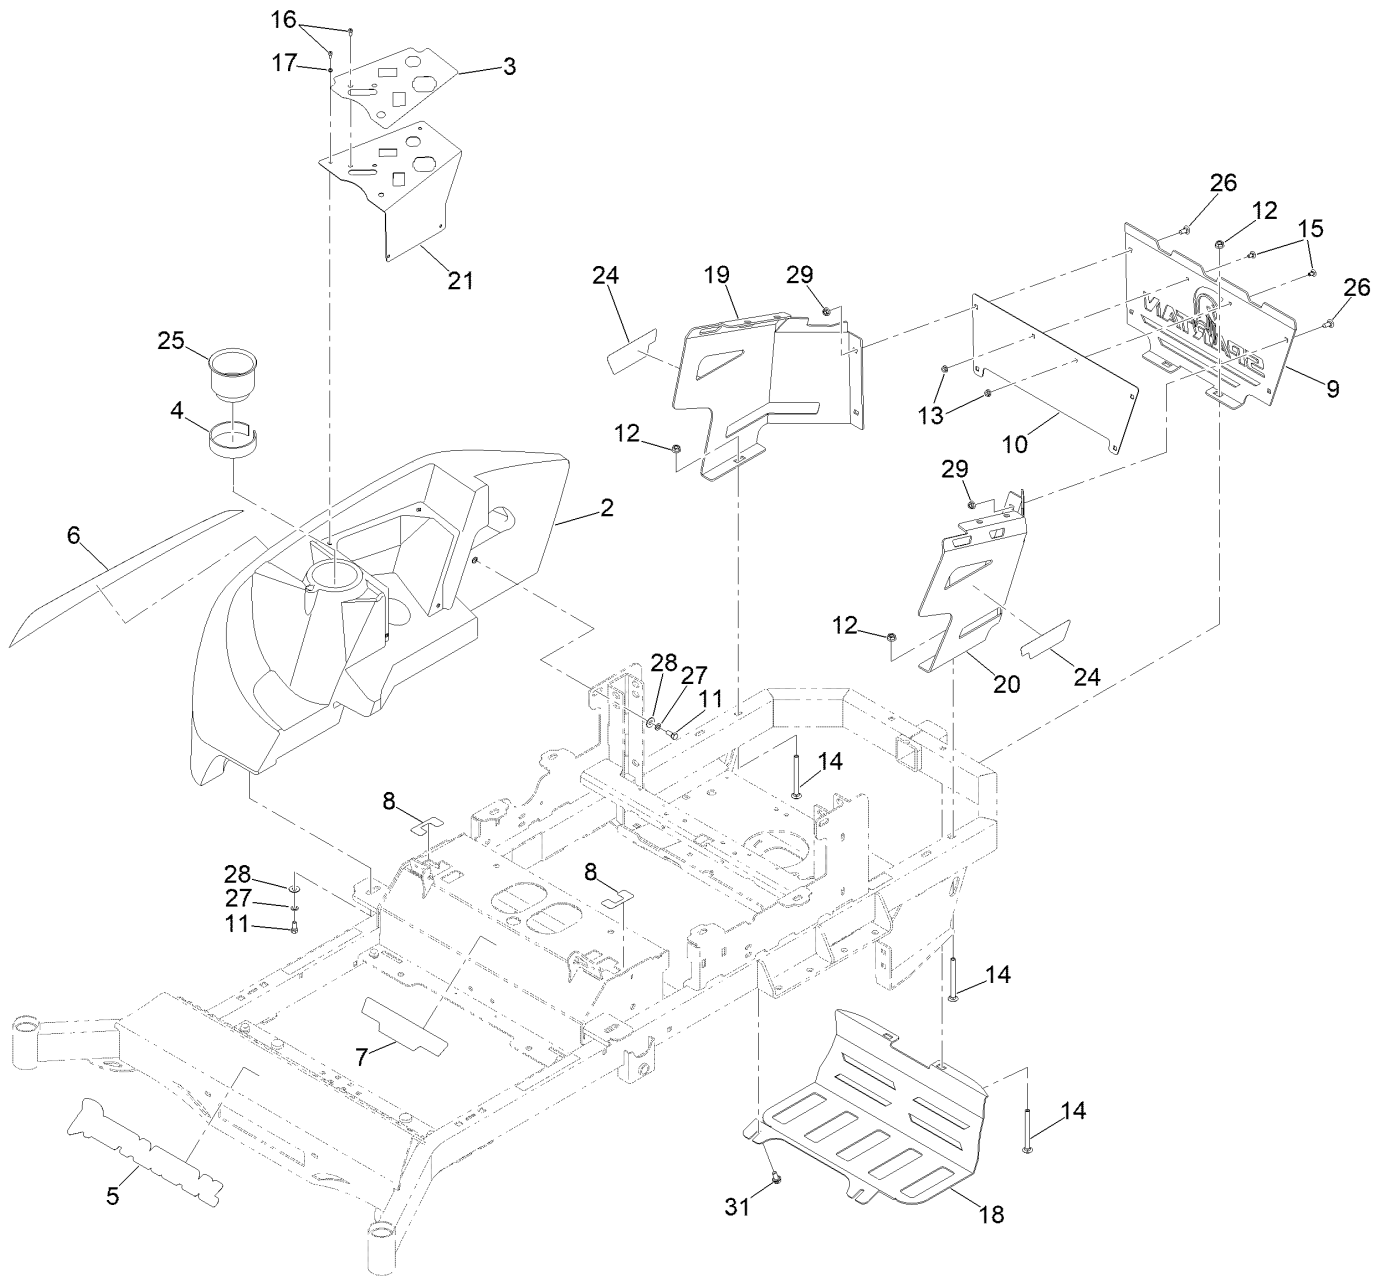

Transmission Assembly (continued)

<i>Ref.</i>	<i>Part Number</i>	<i>Qty.</i>	<i>Description</i>	<i>Ref.</i>	<i>Part Number</i>	<i>Qty.</i>	<i>Description</i>
1	148-0985-P11	1	Hydro Frame ASM	10	100-6116	8	Screw-HHF
2	450-0009-00	1	Hte10 Lt Side Hydrost Transm For Rz Hub	11	32128-49	8	Nut-HHF
3	450-0010-00	1	Hte10 Rt Side Hydrost Transm For Rz Hub	12	413-0027-00	4	Nut-HF, NI
4	419-0006-00	2	.312 ID X .875OD X .1875 THK F/W NYL	13	486-0030-00	1	No Plunger Limit Switch
5	439-0607-00-P11	1	Mwr Park Brake Brkt Lt Paint	14	418-0032-00	2	8-32 X 1/2 Ind. HWH Slot Type F Tcs Zinc
6	418-0008-00	2	Bolt-CARR	15	434-0003-00	1	Mwr Brake Pedal Release Spring
7	418-0010-00	2	Bolt-CARR	16	148-1262	4	Screw-CARR,Patch
8	439-0606-00-P11	1	Mwr Park Brake Brkt Rt Paint	17	413-1005-00	4	1/2-13 Hex Flange 2-Way Rev Cntr L/Nyz
9	439-0066-00-P11	1	Stand Trans Brake Interlock Brkt Paint	18	418-0045-00	4	3/8-16 X 1 Carriage Bolt Yz GR.8
				19	413-0029-00	4	Nut-Hex

Body Styling Assembly