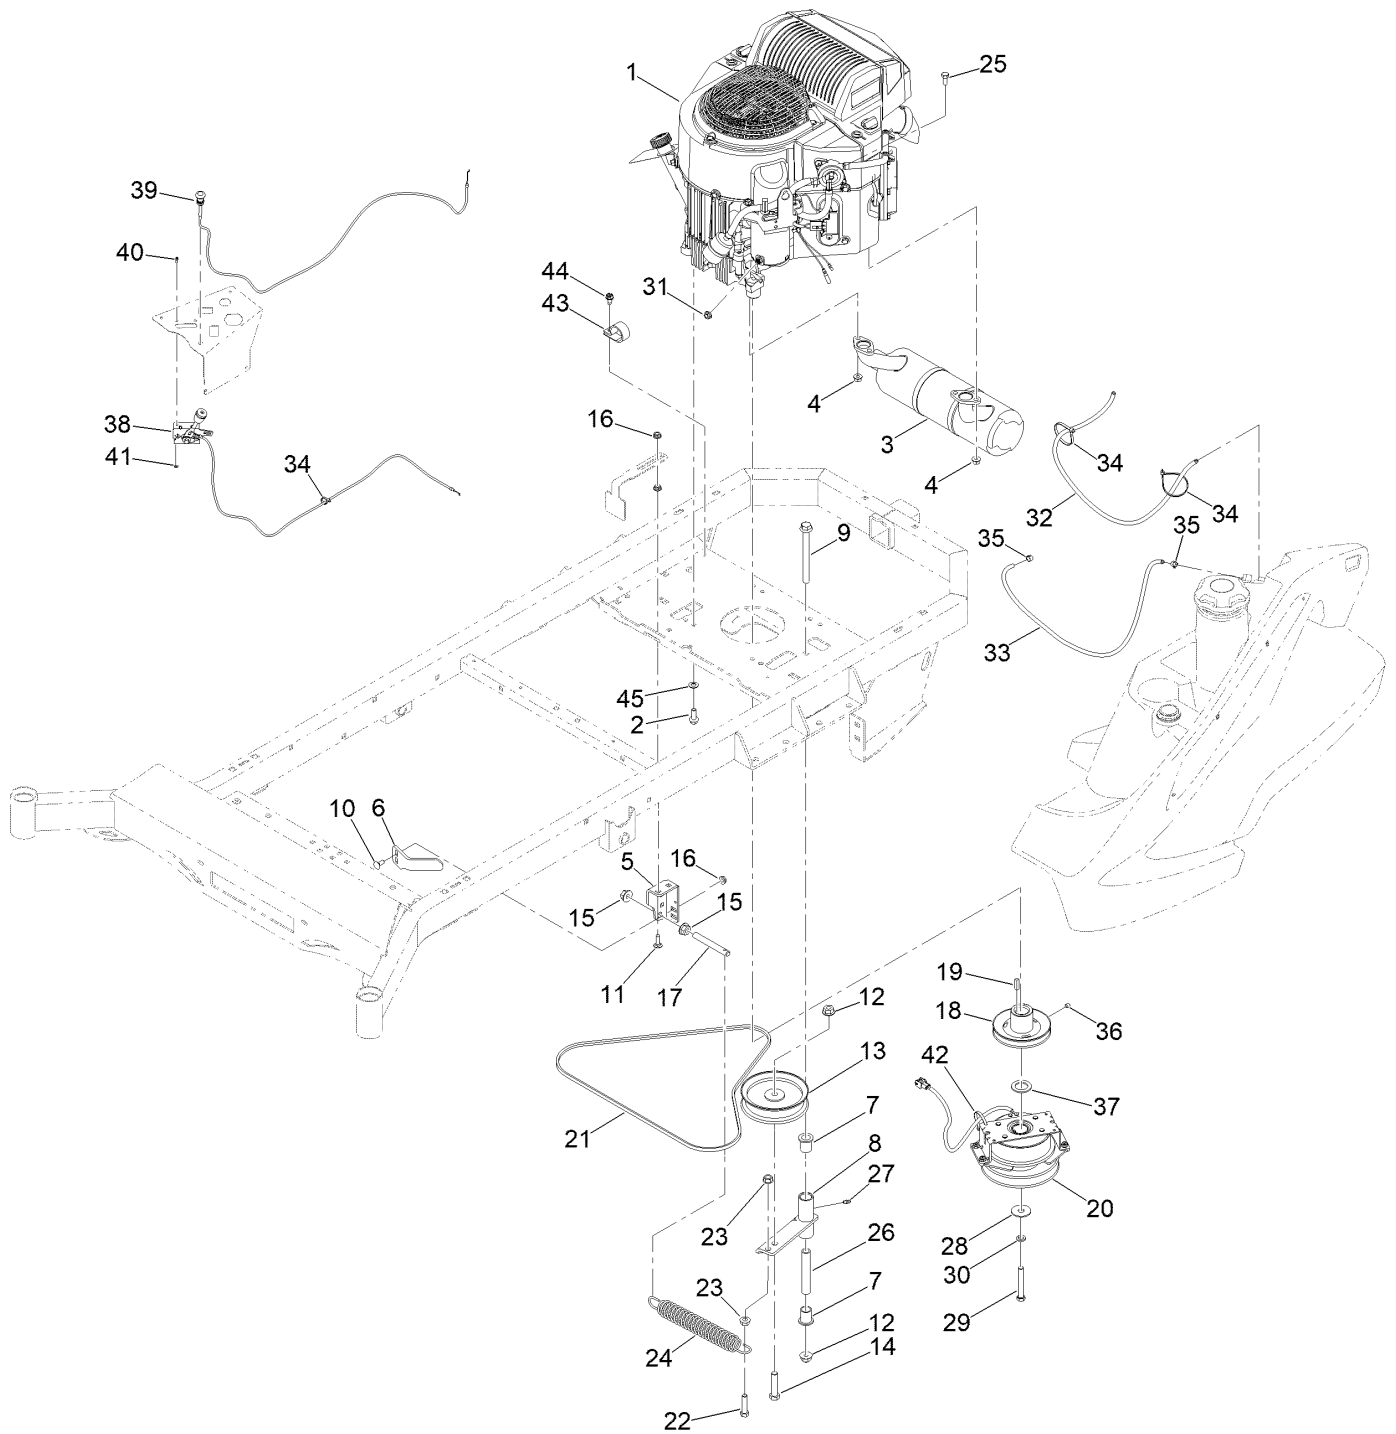

Engine Assembly

Engine Assembly (continued)

<i>Ref.</i>	<i>Part Number</i>	<i>Qty.</i>	<i>Description</i>	<i>Ref.</i>	<i>Part Number</i>	<i>Qty.</i>	<i>Description</i>
1	415-0003-00	1	Kawasaki Fr730V-Ds27-R Engn	24	434-0007-00	1	Mwr Deck Spring
2	323-50	4	Bolt-HH	25	418-0278-00	1	M8-1.25 X 20MM Hex Flange Bolt Zinc 10.9
3	148-0193	1	Exhaust	26	425-0006-00	1	Mwr Inner Idler Spacer
4	104-2612	4	Nut-HF	27	424-0002-00	1	1/4In Drive Type Grease Fitting Yz
5	439-0244-00-05	1	Mwr Pump Idler Tensioning Brkt Black	28	419-0001-00	1	1/2In X 1-5/8 Belleville Cup Washer Yz
6	439-0493-00-05	1	2021 Ttq Mower Ogura Clutch Bracket	29	418-0223-00	1	Ttq Clutch Bolt
7	410-0007-00	2	3/4In ID X15/16In OD X 1-1/8In Flng Bush	30	3253-6	1	Washer-Lock
8	490-0018-00-05	1	Mwr Pump Idler Assy Black	31	413-0012-00	1	1/4-20 Hex Flange Nut
9	418-0009-00	1	1/2-13 X 5-1/2 Hex Flange Bolt GR 8 Zy	32	451-0002-00	32	Mwr Fuel Tank Black 3/16In Vent Tube 1Ft
10	418-0008-00	2	Bolt-CARR	33	751-1014-00	6	1/4In SAE J30R7 Bulk Hose 1Ft
11	418-0062-00	2	5/16-18 X 1-1/4 Carriage Bolt Zc/Yel	34	3290-379	3	Tie-Cable
12	413-0002-00	2	Nut-Lock	35	472-0004-00	2	1/2In (#8) Hose Clamp
13	433-0013-00	1	5-3/4In Idler Pulley 7/16In Spacer Assy	36	418-0280-00	1	5/16-18 X 3/8 Socket Set Screw
14	325-9	1	Screw-HH	37	3-6781	1	Washer-Flat
15	32128-49	2	Nut-HHF	38	464-0001-00	1	Mwr Throttle Cable Assy W / Handle
16	413-0022-00	6	Nut-HF	39	464-0002-00	1	Mwr Choke Cable Assm
17	430-0001-00	1	Mwr Pump Idler Spring Tensioner	40	418-0055-00	2	10-24 X 1/2 Socket C/S 18-8 SS
18	433-0001-00	1	Mwr Hydraulic Pump Drive Pulley (A Belt)	41	110-3145	2	Nut-Lock
19	1-807259	1	Key	42	414-0001-00	1	6In (40 Lb) Cable Tie Nylon Uv
20	470-0004-00	1	Mwr Ttq Ogura Clutch	43	472-0002-00	1	1/2In Cushioned Loop Clamp
21	461-0004-00	1	Mwr Pump Belt Rt A X 68.25In Eff Lngth	44	120-9551	1	Screw-HWH
22	418-0013-00	1	Bolt-HH	45	115-1166	4	Washer-Plain
23	32128-37	2	Nut-HF