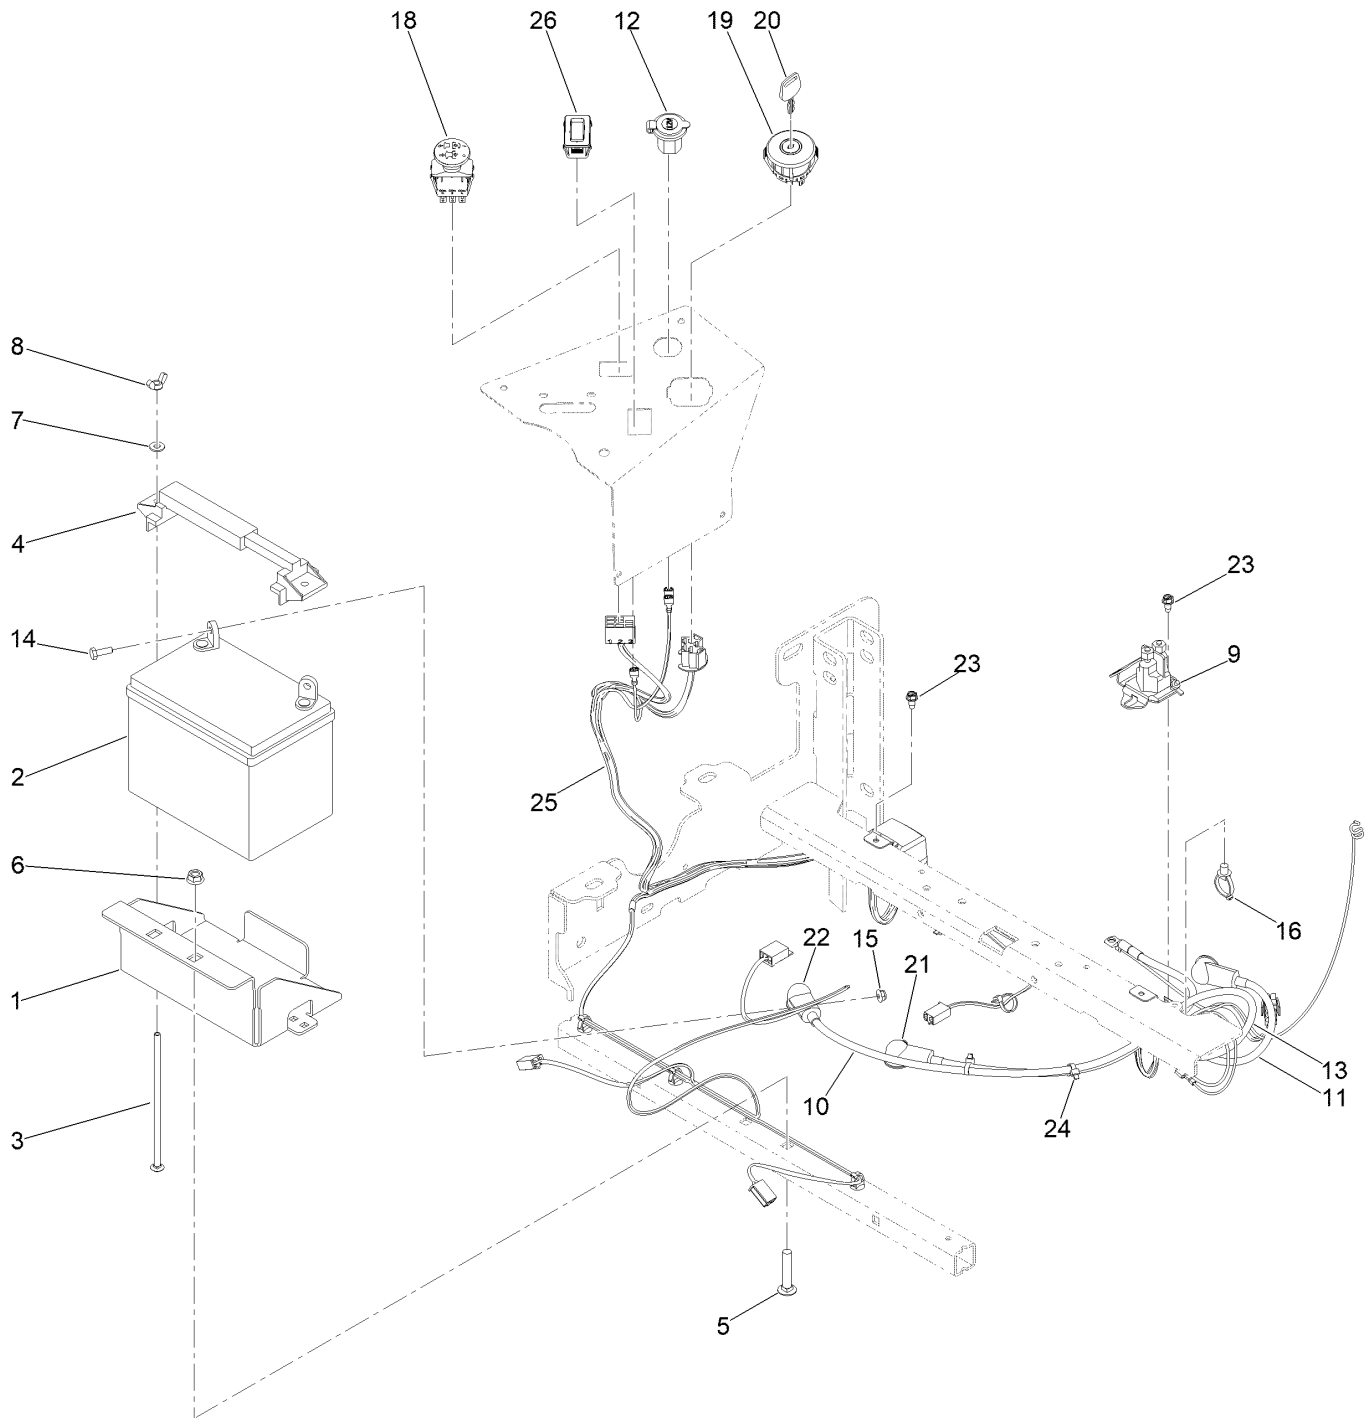

Electrical Assembly

Electrical Assembly (continued)

<i>Ref.</i>	<i>Part Number</i>	<i>Qty.</i>	<i>Description</i>	<i>Ref.</i>	<i>Part Number</i>	<i>Qty.</i>	<i>Description</i>
1	439-0008-00-P11	1	Mwr Battery Box	14	321-4	2	Screw-HH
2	468-1004-00	1	12 Volt Start Battery 300CCA	15	104-7201	2	Nut-HF, NI
3	418-0034-00	2	1/4-20 X 7 Carriage Bolt Zinc	16	32180-030	1	Clip-Tie
4	443-0001-00	1	Battery Hold Down	18	486-0060-00	1	PTO Switch
5	3231-6	2	Screw-CARR	19	486-0062-00	1	Ignition Switch
6	413-0020-00	2	3/8-16 Hex Flange Nut W/Serr Zinc Yellow	20	486-0065-00	1	2023 Mwr Key
7	515-0038	2	Washer-Flat	21	436-0002-00	2	3.15 Lgth Straight Insul Term Cover Red
8	1-803038	2	Wingnut	22	436-0003-00	1	Straight Insulating Terminal Cover
9	486-0006-00	1	Heavy Duty Start Solenoid	23	120-9551	4	Screw-HWH
10	486-0017-00	1	Mwr Negative Cable 28	24	3290-379	6	Tie-Cable
11	486-0018-00	1	Mwr Start Wire 12	25	148-0824	1	Harness-Wire
12	677-2075-00	1	12 Volt Auxilliary Plug	26	148-1063	1	Hour Meter
13	486-0016-00	1	Mwr Positive Battery Cable 25In