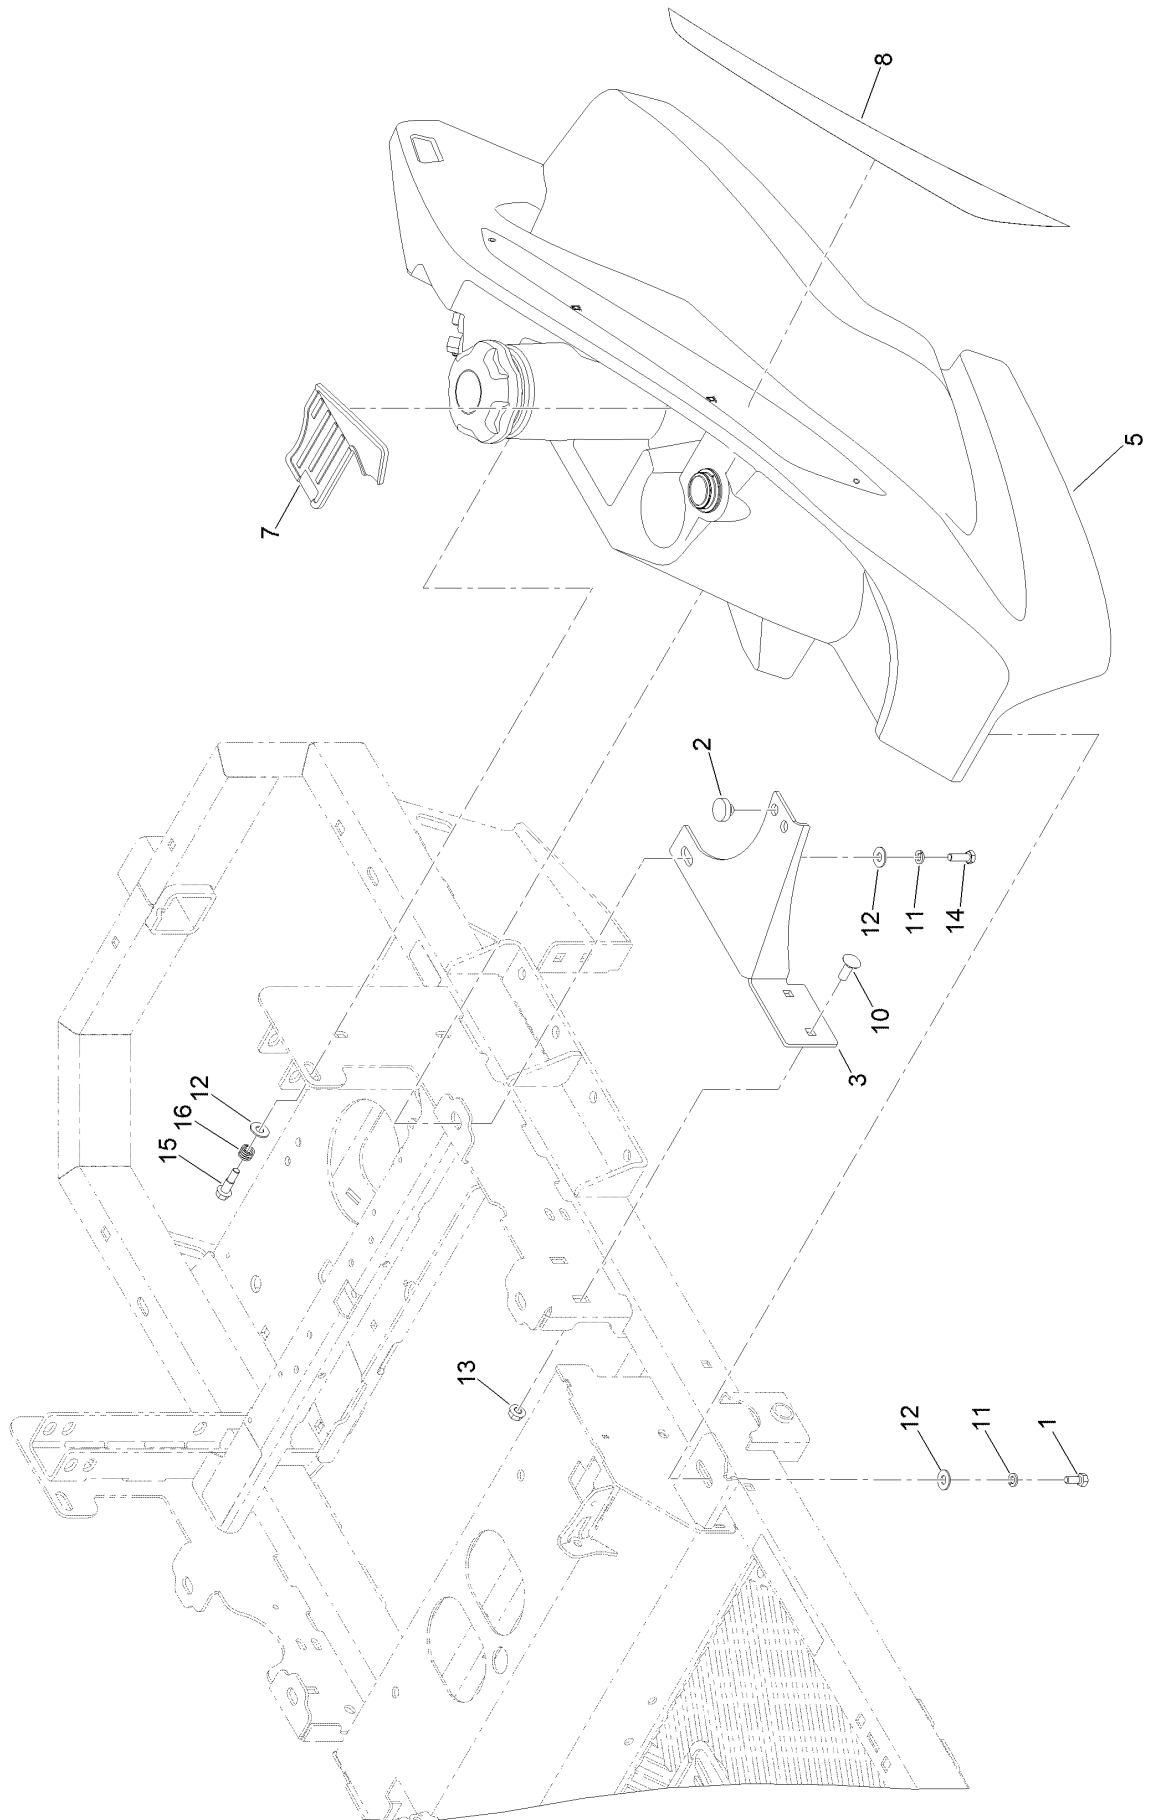

Fuel Tank Assembly

Fuel Tank Assembly (continued)

<i>Ref.</i>	<i>Part Number</i>	<i>Qty.</i>	<i>Description</i>	<i>Ref.</i>	<i>Part Number</i>	<i>Qty.</i>	<i>Description</i>
1	418-0054-00	2	Screw-HH	10	418-0045-00	2	3/8-16 X 1 Carriage Bolt Yz GR.8
2	429-0002-00	2	Push-In Rubber Bumper Mwr Floor	11	3253-4	3	Washer-Lock
3	148-0478-P11	1	Bracket-Tank Support	12	419-0007-00	4	Washer-Flat
5	467-0001-00	1	Mwr Gasoline Fuel Tank Assy	13	413-0020-00	2	3/8-16 Hex Flange Nut W/Serr Zinc Yellow
7	481-0004-00	1	Rubber Tank Storage Compartment Insert	14	418-0108-00	1	Screw-HH
8	148-0844	1	Decal-Tank	15	418-0287-00	1	Screw-Shoulder,HHF
				16	434-0020-00	1	Spring-Compression