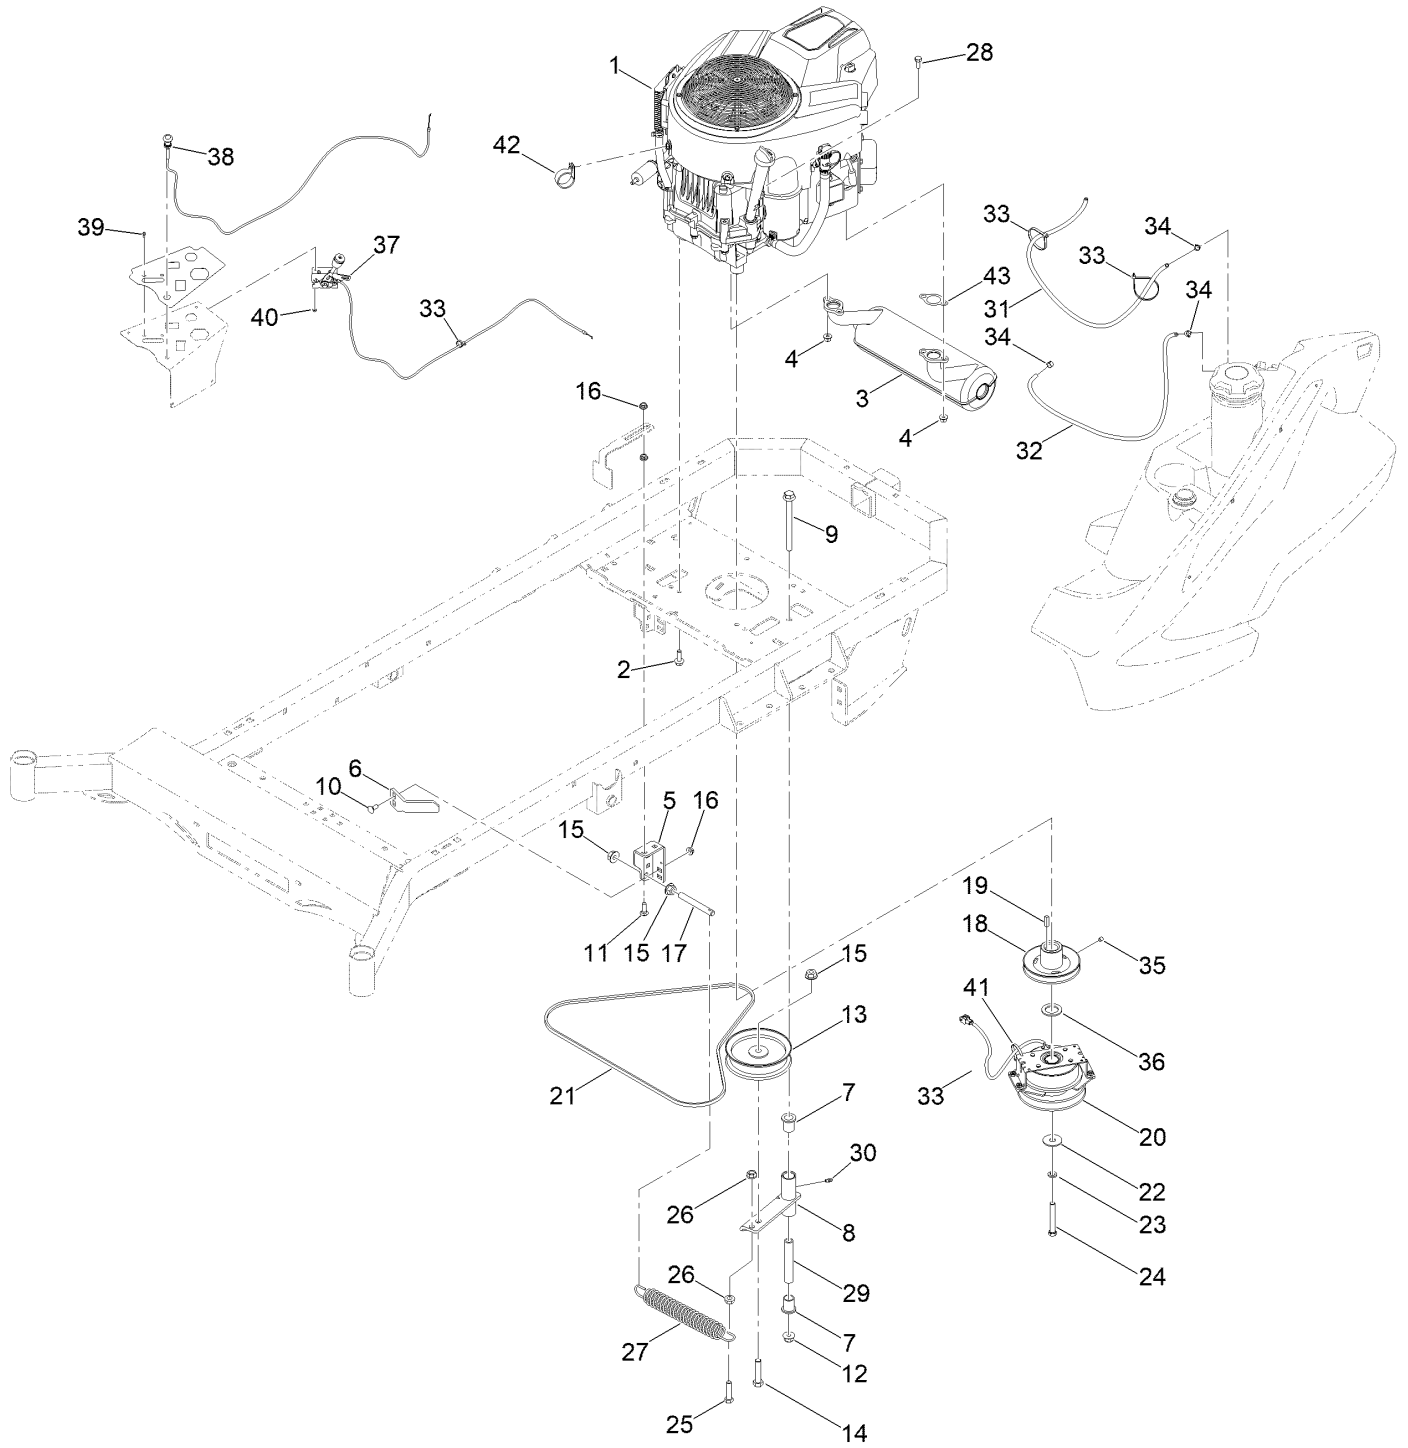

Engine Assembly

Engine Assembly (continued)

<i>Ref.</i>	<i>Part Number</i>	<i>Qty.</i>	<i>Description</i>	<i>Ref.</i>	<i>Part Number</i>	<i>Qty.</i>	<i>Description</i>
1	415-0101-00	1	27HP Briggs Cxi Engine	22	419-0001-00	1	1/2In X 1-5/8 Belleville Cup Washer Yz
2	418-0023-00	4	3/8-16 X 1-1/8 Ind HWH W/Serr Tri Lob Zy	23	3253-6	1	Washer-Lock
3	415-0052-00	1	Exhaust Syst Briggs 25/27HP Engns	24	418-0223-00	1	Ttq Clutch Bolt
4	418-0278-00	4	M8-1.25 X 20MM Hex Flange Bolt Zinc 10.9	25	418-0013-00	1	Bolt-HH
5	439-0244-00-05	1	Mwr Pump Idler Tensioning Brkt Black	26	32128-37	2	Nut-HF
6	439-0493-00-05	1	2021 Ttq Mower Ogura Clutch Bracket	27	434-0007-00	1	Mwr Deck Spring
7	410-0007-00	2	3/4In ID X15/16In OD X 1-1/8In Flng Bush	28	120-9551	1	Screw-HWH
8	490-0018-00-05	1	Mwr Pump Idler Assy Black	29	425-0006-00	1	Mwr Inner Idler Spacer
9	418-0009-00	1	1/2-13 X 5-1/2 Hex Flange Bolt GR 8 Zy	30	424-0002-00	1	1/4In Drive Type Grease Fitting Yz
10	418-0008-00	2	Bolt-CARR	31	451-0002-00	42	Mwr Fuel Tank Black 3/16In Vent Tube 1Ft
11	418-0062-00	2	5/16-18 X 1-1/4 Carriage Bolt Zc/Yel	32	751-1014-00	30	1/4In SAE J30R7 Bulk Hose 1Ft
12	413-0002-00	1	Nut-Lock	33	3290-379	3	Tie-Cable
13	433-0013-00	1	5-3/4In Idler Pulley 7/16In Spacer Assy	34	472-0004-00	2	1/2In (#8) Hose Clamp
14	325-9	1	Screw-HH	35	418-0280-00	1	5/16-18 X 3/8 Socket Set Screw
15	32128-49	3	Nut-HHF	36	3-6781	1	Washer-Flat
16	413-0022-00	6	Nut-HF	37	464-0001-00	1	Mwr Throttle Cable Assy W / Handle
17	430-0001-00	1	Mwr Pump Idler Spring Tensioner	38	464-0002-00	1	Mwr Choke Cable Assm
18	433-0001-00	1	Mwr Hydraulic Pump Drive Pulley (A Belt)	39	418-0055-00	2	10-24 X 1/2 Socket C/S 18-8 SS
19	1-807259	1	Key	40	110-3145	2	Nut-Lock
20	470-0004-00	1	Mwr Ttq Ogura Clutch	41	414-0001-00	1	6In (40 Lb) Cable Tie Nylon Uv
21	461-0004-00	1	Mwr Pump Belt Rt A X 68.25In Eff Lngth	42	472-0009-00	2	3/4 Epdm Cushion Clamp
				43	147-5158	2	Gasket-Exhaust, Briggs Twin