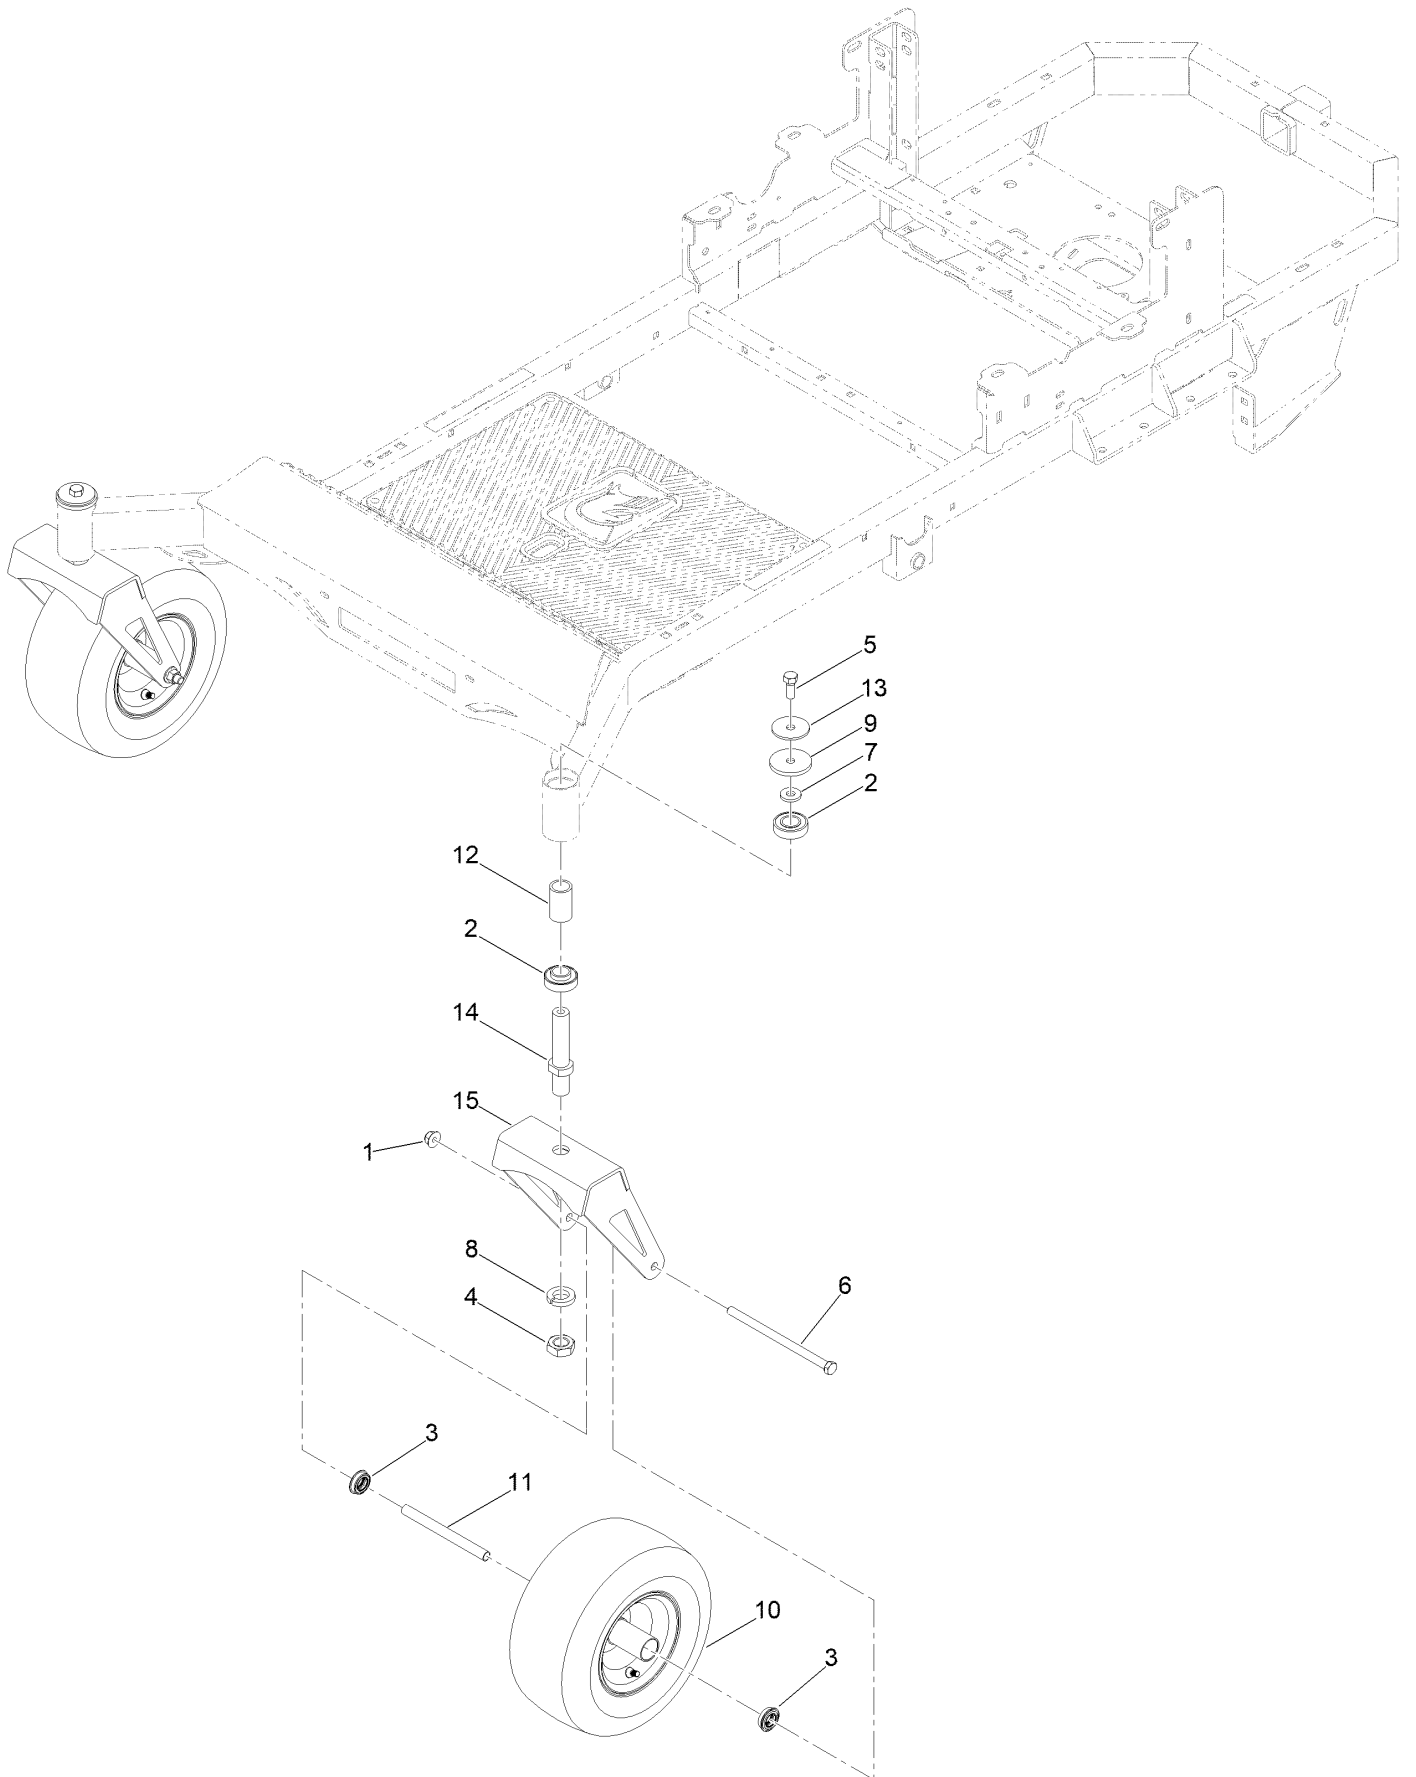

Caster Tire Assembly

Caster Tire Assembly (continued)

<i>Ref.</i>	<i>Part Number</i>	<i>Qty.</i>	<i>Description</i>	<i>Ref.</i>	<i>Part Number</i>	<i>Qty.</i>	<i>Description</i>
1	413-0002-00	2	Nut-Lock	8	419-0024-00	2	1In L/W Med Split Zc
2	103-3540	4	Bearing-Ball	9	419-0025-00	2	Ft Hub Plastic Washer
3	410-0018-00	4	Rz Ft Wheel Bearing	10	422-0027-00	2	Rz/Rt Pro Ft Tire
4	413-0063-00	2	Nut-Hex				Assy-Smooth Tread
5	418-0002-00	2	1/2-20 X 1-1/4 Hex Flange Bolt GR 8 Yz	11	425-0010-00	2	Mwr Ft Wheel Spanner
6	418-0003-00	2	1/2-13 X 8-1/2 Hex C/S GR 5 Zinc Yellow	12	425-0011-00	2	Caster Fork Shaft Bearing Spacer
7	419-0003-00	2	1/2 Fender Washer 1-1/4In OD Zinc	13	426-0006-00-P11	2	Mwr Caster Shaft Washer
				14	437-0019-00	2	Mwr Caster Shaft
				15	490-0046-00-P11	2	Rz Caster Fork ASM