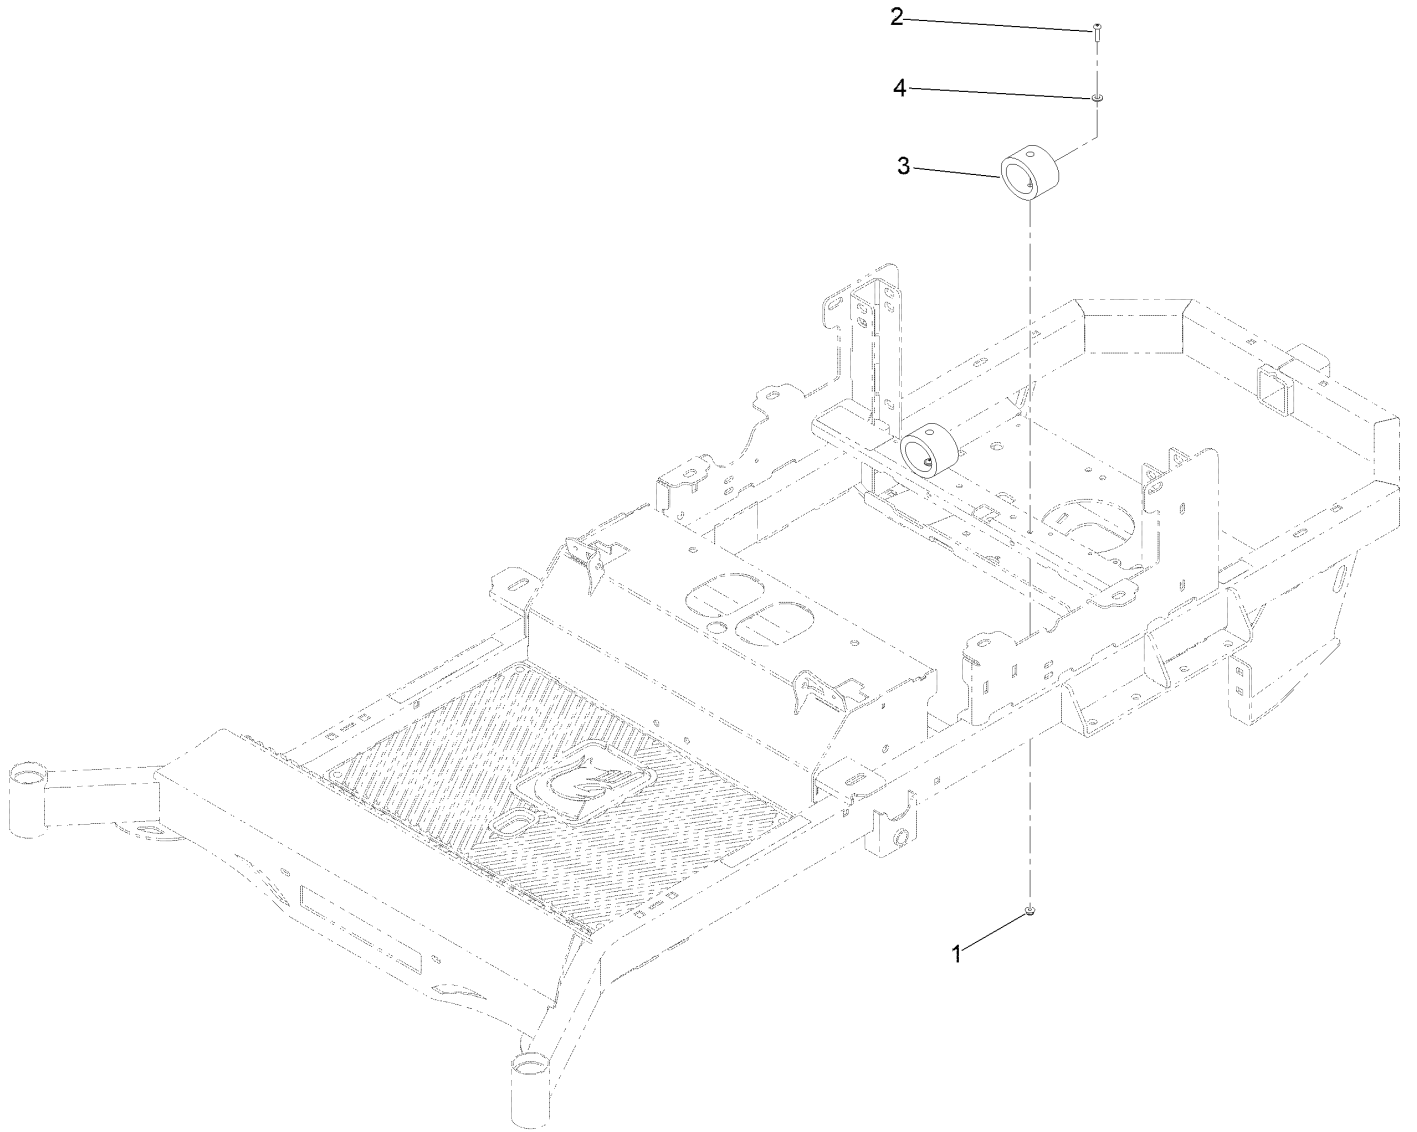

Seat Suspension Assembly

Seat Suspension Assembly (continued)

<i>Ref.</i>	<i>Part Number</i>	<i>Qty.</i>	<i>Description</i>	<i>Ref.</i>	<i>Part Number</i>	<i>Qty.</i>	<i>Description</i>
1	104-7201	2	Nut-HF, NI	3	487-0004-00	2	Seat Rr Susp Elastomer
2	418-0039-00	2	1/4-20 X 1 Button Socket C/S 18-8 SS	4	515-0038	2	Washer-Flat