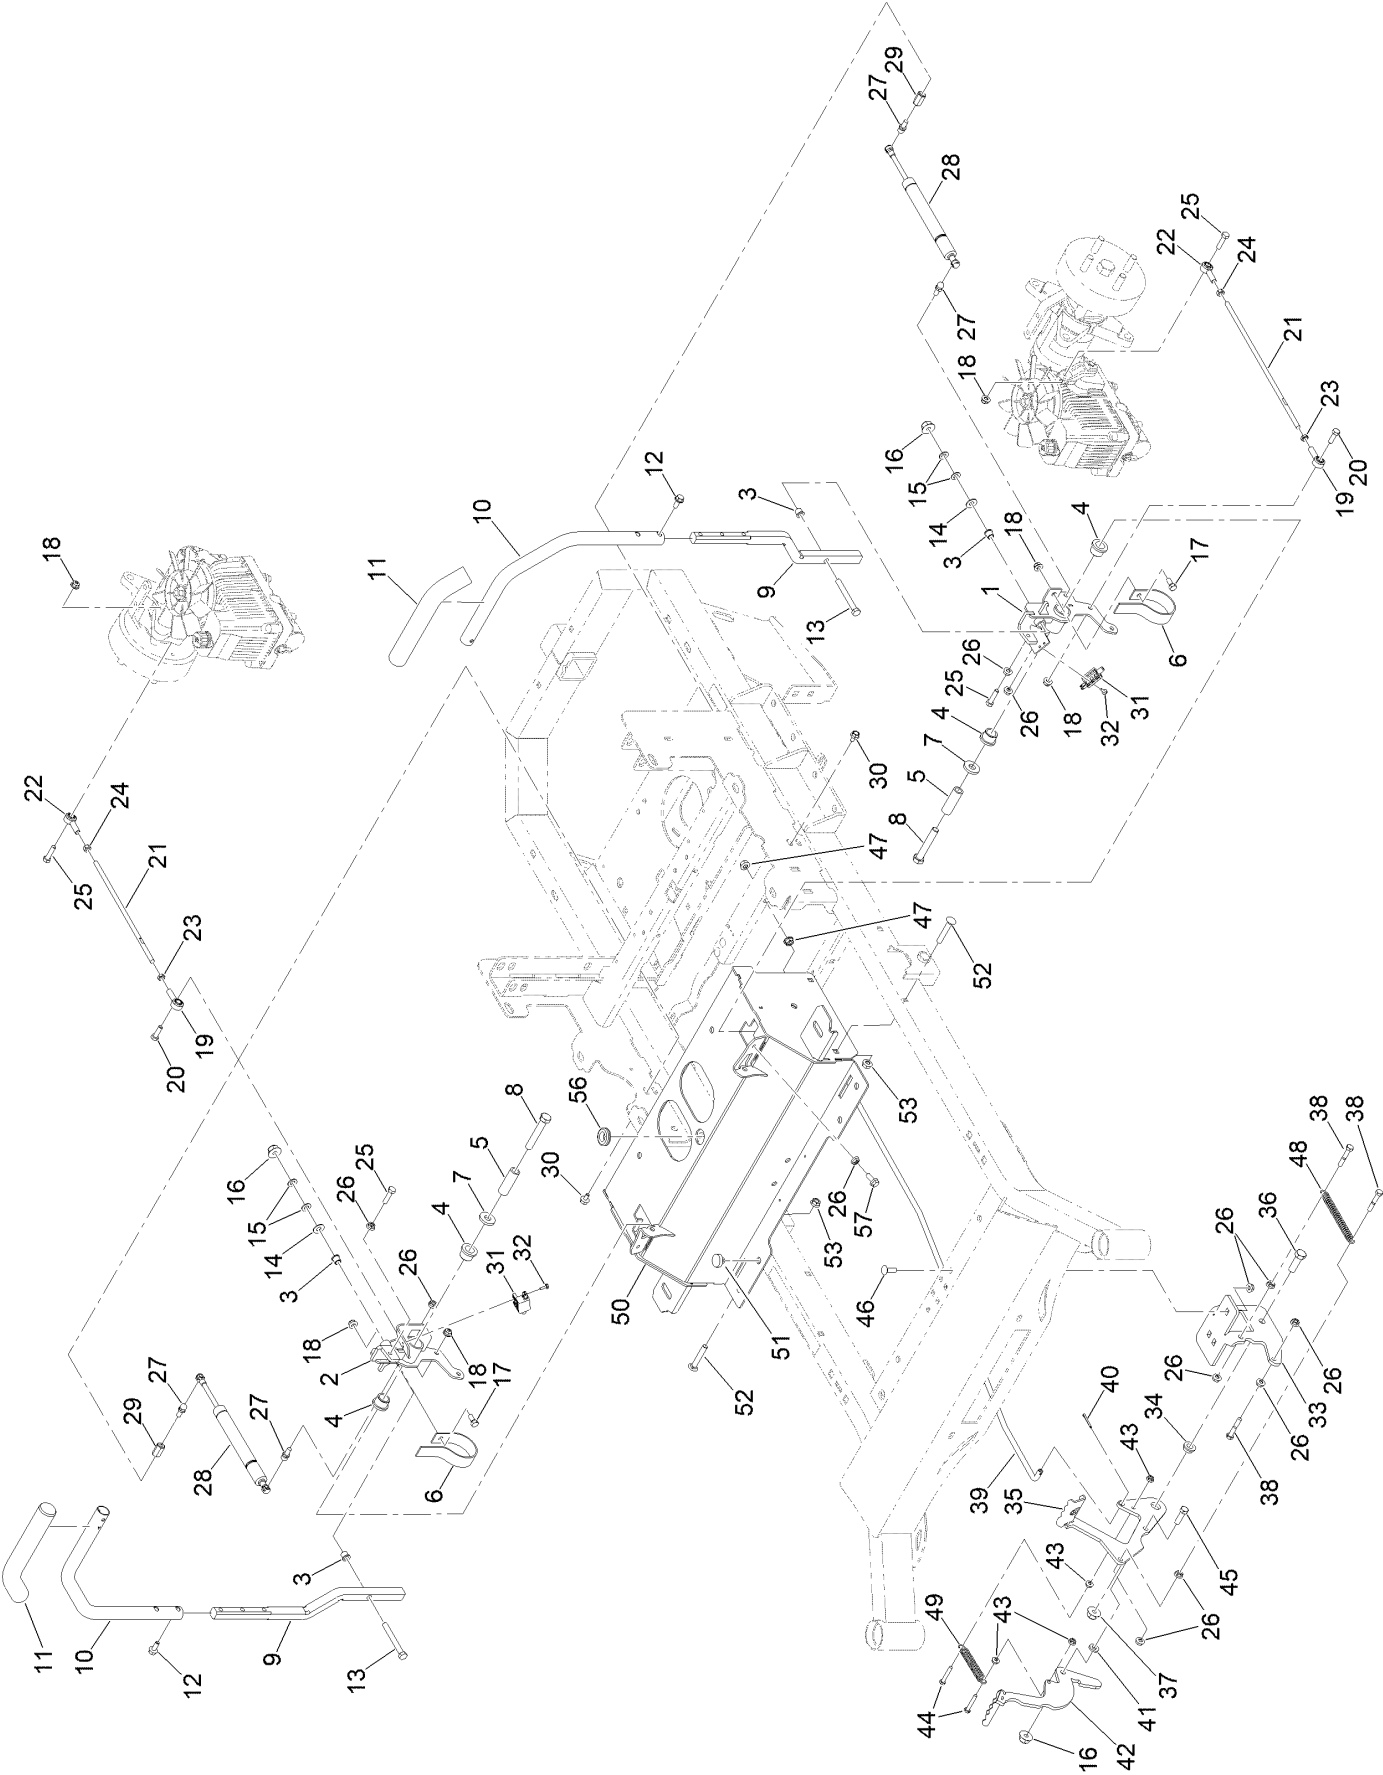

Motion Control and Parking Brake Assembly

Motion Control and Parking Brake Assembly (continued)

<i>Ref.</i>	<i>Part Number</i>	<i>Qty.</i>	<i>Description</i>	<i>Ref.</i>	<i>Part Number</i>	<i>Qty.</i>	<i>Description</i>
1	148-0888-05	1	LH Pivot ASM	31	486-0030-00	2	No Plunger Limit Switch
2	148-0889-05	1	RH Pivot ASM	32	418-0032-00	4	8-32 X 1/2 Ind. HWH Slot Type F Tcs Zinc
3	148-0886	4	Bushing-Flange	33	439-0009-00-P11	1	Mwr Frame Brake Mtg Brkt Paint
4	148-0897	4	Bushing-Flange	34	410-0009-00	1	1/2In ID X 3/4In OD X 3/8In Flange Bush
5	148-0885	2	Sleeve-Pivot	35	490-0016-00-P11	1	Mwr Brake Lock Lever Assy Painted
6	109-5575	2	Spring-Leaf	36	139-2631	1	Screw-HH
7	419-0003-00	2	1/2 Fender Washer 1-1/4In OD Zinc	37	413-0002-00	1	Nut-Lock
8	418-0050-00	2	1/2-13 X 3 Hex C/S GR 5 Zinc W/LocTite	38	418-0027-00	3	Bolt-HH
9	431-0001-00	2	Height Adjustable Control Arm	39	435-0004-00	1	Mwr Brake Linkage
10	403-0020-10-P11	2	Mower Drive Handle Tube Abc	40	3272-11	1	Pin-Cotter
11	484-0001-00	2	Control Arm Handle Grip	41	413-0052-00	1	3/8 ID X 3/4 OD X .125 THK Bronze Washer
12	116-7230	4	Screw-HHF	42	490-0017-00-P11	1	Mwr Brake Unlock Lever Assy Painted
13	323-20	2	Screw-HH	43	413-0012-00	4	1/4-20 Hex Flange Nut
14	419-0007-00	2	Washer-Flat	44	418-0029-00	2	1/4-20 X 1-1/4 Hex C/S GR 2 Zinc
15	148-1012	4	Washer-Belleville	45	323-7	1	Screw-HH
16	413-0013-00	3	3/8-16 Nylon Insert Flange L/Nut Yz	46	418-0010-00	3	Bolt-CARR
17	418-0054-00	2	Screw-HH	47	413-0020-00	2	3/8-16 Hex Flange Nut W/Serr Zinc Yellow
18	413-0027-00	6	Nut-HF, NI	48	434-0015-00	1	2020 Mwr Brake Pedal Tension Spring
19	410-0070-00	2	5/16-24 Spher Rod End Zinc LH Thd Fem	49	434-0003-00	1	Mwr Brake Pedal Release Spring
20	AU426-516	2	Screw-HH	50	148-0911-P11	1	ASM, Gt-Trac [gray]
21	435-0033-00	2	1310 Ttq Drive Arm Rod	51	429-0002-00	2	Push-In Rubber Bumper Mwr Floor
22	410-0071-00	2	5/16-24 Spher Rod End Zinc RH Thd Fem	52	618-2023-00	4	Screw-CARR
23	3220-20	2	Nut-Jam	53	413-0029-00	4	Nut-Hex
24	09207	2	Nut	56	240-6	1	Grommet-Rubber
25	322-47	4	Screw-HH	57	418-0048-00	2	5/16-18 X 3/4 Hex Flange Bolt GR 8 Yz
26	413-0022-00	15	Nut-HF				
27	487-0005-00	4	5/16-18X1.286 Damper Ball Stud (.562 TI)				
28	487-0001-00	2	Control Arm Damper				
29	613-0065-00	2	Standoff-Hex				
30	3234-28	2	Screw-HHF