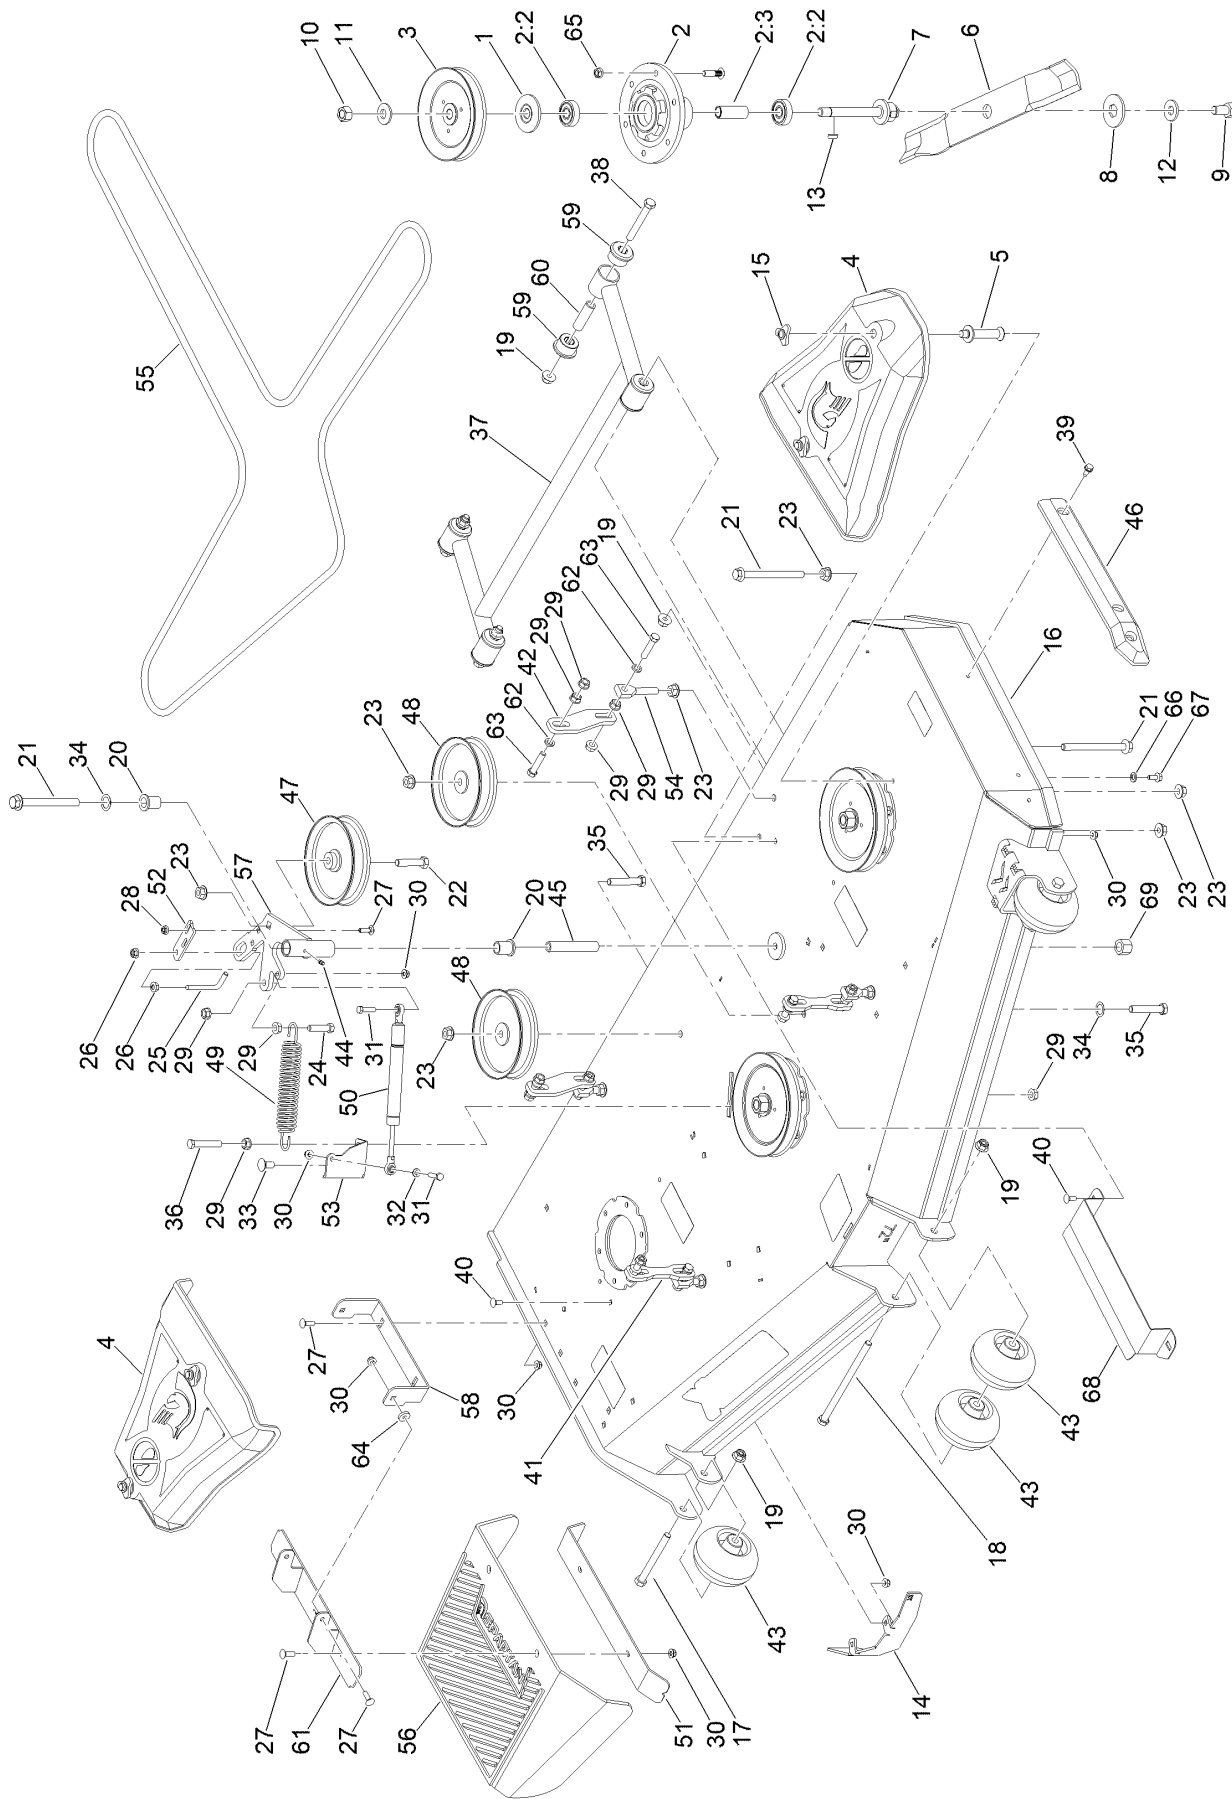

72 Inch Cutting Deck Assembly

72 Inch Cutting Deck Assembly (continued)

<i>Ref.</i>	<i>Part Number</i>	<i>Qty.</i>	<i>Description</i>	<i>Ref.</i>	<i>Part Number</i>	<i>Qty.</i>	<i>Description</i>
1	116-1286	3	Guard,Bearing Top .989	36	418-0013-00	1	Bolt-HH
2	148-0005	3	Spindle ASM 6" Deck	37	490-0015-00-P11	1	72In Deck Frame Stabilizer Assy Painted
2:2	116-0720	2	Bearing-Ball	38	418-0021-00	4	1/2-13 X 3-3/4 Hex C/S (GR.5) Zc/Yel
2:3	148-0026	1	Spacer, Bearing	39	9264964	3	Screw-HWH, Thread Cut
3	148-0032	3	Pulley	40	418-0008-00	4	Bolt-CARR
4	148-0093	2	Cover-Belt	41	435-0007-KT	2	Mwr Deck Susp Link Assy
5	148-0094	4	Pin-Belt Cover	42	435-0011-00-P11	2	72 Rr Height Arm Connecting Link Paint
6	148-0100	3	Blade-Rotary	43	422-0061-00	4	Mwr Anti-Scalp Whl W/O Grease Fitting
7	148-0106	3	Shaft - Spindle	44	424-0002-00	1	1/4In Drive Type Grease Fitting Yz
8	148-0108	3	Washer-Hex	45	425-0006-00	1	Mwr Inner Idler Spacer
9	148-0109	3	M16X1.5-30MM C10.9 Hex Bolt	46	429-0001-00	1	Mwr Nylon Deck Guard
10	148-0111	3	M20X1.5 C8.8 Hex Nut	47	433-0014-00	1	6-3/4In Idler Pulley 7/16In Spacer ASM
11	148-0113	3	M20 Spring Washer (44.5Mmod/ 3.3MM THK)	48	433-0015-00	2	6-3/4In Idler Pulley 15/16In Spacer Assy
12	148-0114	3	M16 Spring Washer (39Mmod/ 3.9MM THK)	49	434-0007-00	1	Mwr Deck Spring
13	148-0118	3	6MM X 6MM X 20MM Rounded Machine Key	50	434-0009-00	1	Idler Gas Spring
14	148-0209-05	1	Baffle-Wiper 72 Painted Black	51	439-0190-00-P11	1	2020 Deck Chute Hinge Backer Brkt Paint
15	148-0234	4	Nut-Knob	52	439-0257-00-P11	1	Deck Idler Pulley Belt Retnr Brkt Paint
16	148-0788	1	ASM-Deck W/Decals	53	439-0335-00-P11	1	Deck Belt Idler Damper Mtg Brkt Painted
17	418-0016-00	2	Screw-HH	54	448-0001-00	4	Mwr Deck Height Adjustment Stud
18	418-0015-00	1	1/2-13 X 8-1/2 Hex C/S GR 2 Zinc Yellow	55	461-0003-00	1	72 Deck Belt
19	413-0002-00	7	Nut-Lock	56	481-0011-00	1	2020 Rt/Srt Rubber Discharge Chute
20	410-0007-00	2	3/4In ID X15/16In OD X 1-1/8In Flng Bush	57	490-0019-00-P11	1	Mwr Deck Idler Pulley Arm Assy Paint
21	418-0009-00	3	1/2-13 X 5-1/2 Hex Flange Bolt GR 8 Zy	58	439-0111-00-P11	1	Mwr Chute Mtg Brkt Painted
22	325-9	1	Screw-HH	59	732-2000-00	8	Red A80 Susp Bushing
23	32128-49	15	Nut-HHF	60	732-2001-00	4	UTV A-Arm Bushing Sleeve
24	324-7	1	Screw-HH	61	490-0056-00-P11	1	Rt/Srt Deck Chute Hinge Assy Paint
25	148-1137	1	Bolt-L	62	419-0010-00	4	.443 ID X .749 OD X .125 THK Nylon Black
26	413-0020-00	2	3/8-16 Hex Flange Nut W/Serr Zinc Yellow	63	324-8	4	Screw-HH
27	418-0060-00	8	5/16-18 X 1 Carriage Bolt GR 8 Yz	64	419-0006-00	2	.312 ID X .875OD X .1875 THK F/W NYL
28	413-0022-00	2	Nut-HF	65	413-0029-00	18	Nut-Hex
29	32128-37	13	Nut-HF	66	3253-4	4	Washer-Lock
30	413-0027-00	12	Nut-HF, NI	67	116-7230	4	Screw-HHF
31	322-47	2	Screw-HH	68	148-0210-05	1	Bracket-Cover 72
32	413-0016-00	1	.312Idx.625Odx.062 THK Thrust Brg Oi Brz	69	3296-23	1	Nut-Lock, NI
33	3232-1	1	Screw-CARR				
34	418-0110-00	1	.767Idx1.125Odx.016 THK Trip Wv Washer				
35	418-0246-00	2	1/2-13 X 2-3/4 Hex Flange Bolt (GR.8) Yz