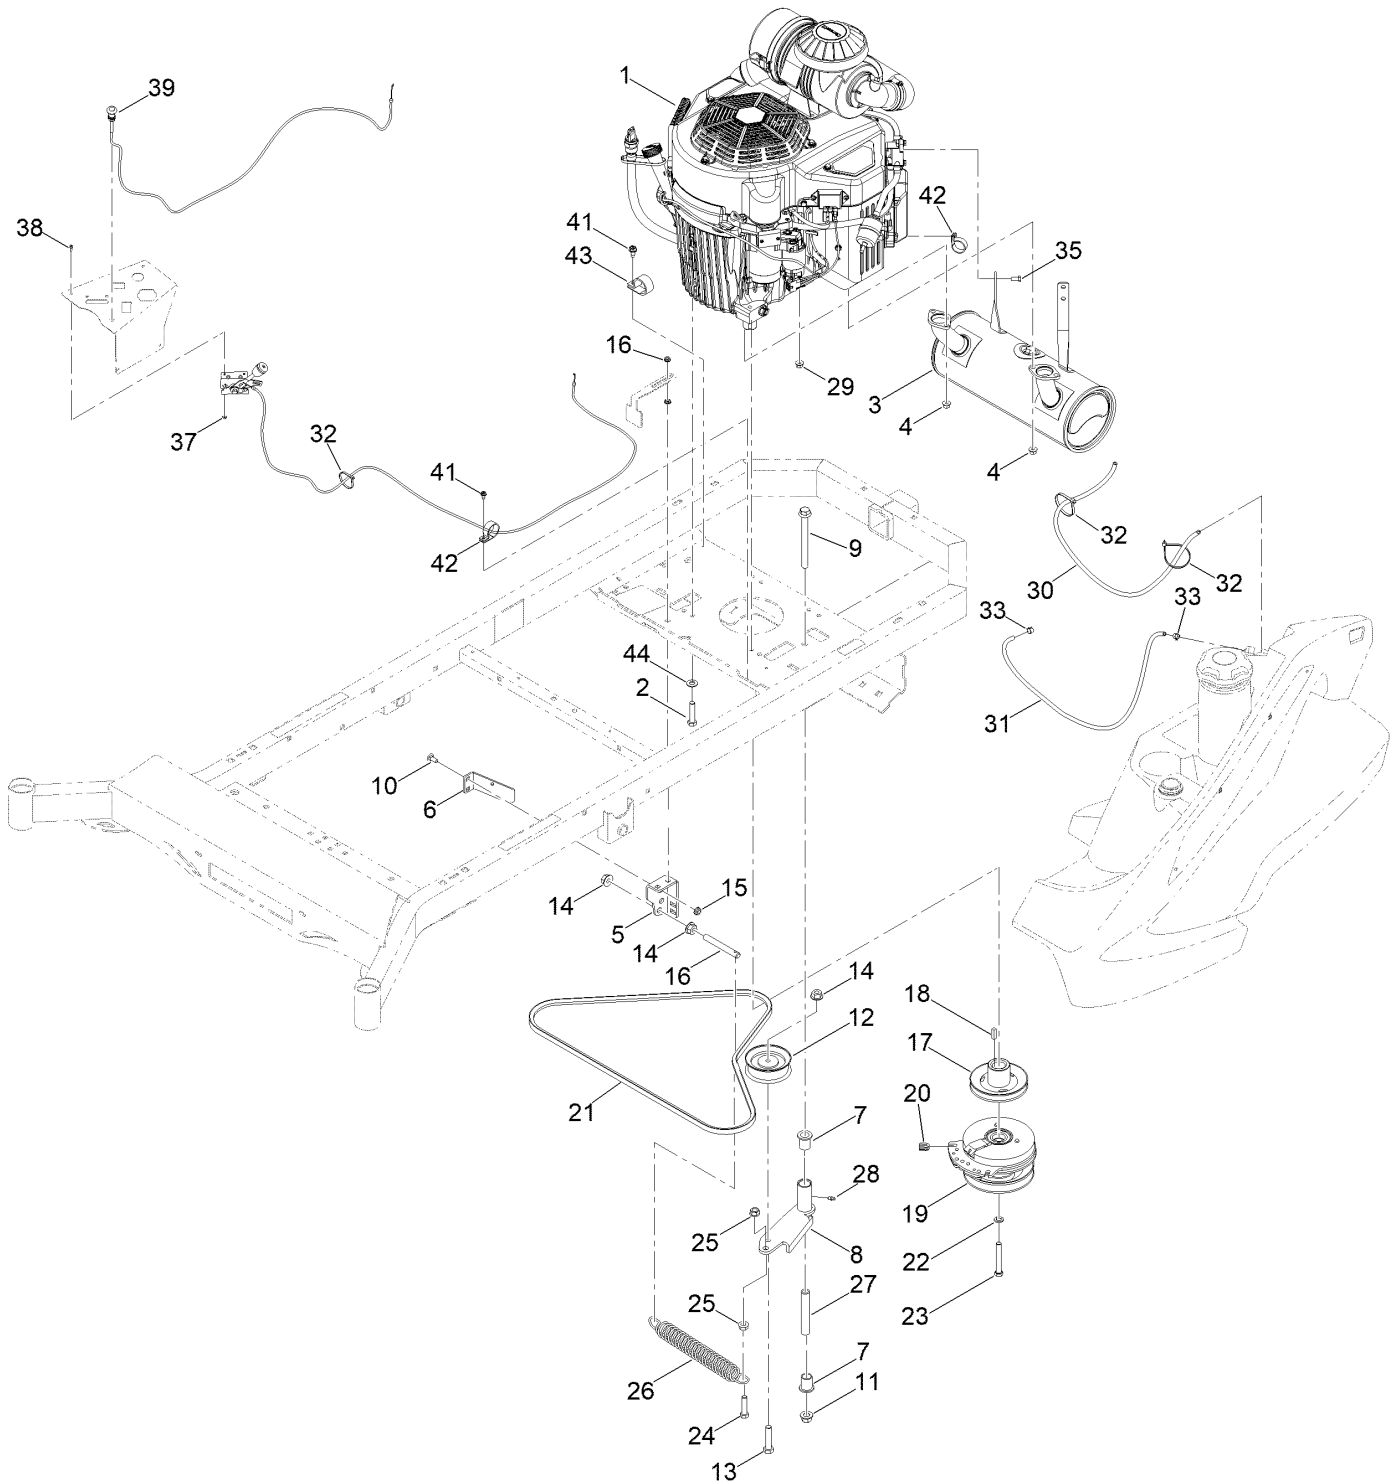

Engine Assembly

Engine Assembly (continued)

<i>Ref.</i>	<i>Part Number</i>	<i>Qty.</i>	<i>Description</i>	<i>Ref.</i>	<i>Part Number</i>	<i>Qty.</i>	<i>Description</i>
1	415-0084-00	1	Fxt100V (1000 Carbureted) Engn	21	461-0004-00	1	Mwr Pump Belt Rt A X 68.25In Eff Lngth
2	323-50	4	Bolt-HH	22	3253-6	1	Washer-Lock
3	148-0222	1	Muffler W/ Arrester-6Inod-1.5Intp	23	418-0022-00	1	7/16-20 X 3 Hex C/S GR 8 Zc Yellow
4	104-2612	4	Nut-HF	24	324-7	1	Screw-HH
5	439-0244-00-05	1	Mwr Pump Idler Tensioning Brkt Black	25	32128-37	2	Nut-HF
6	439-0132-00-05	1	Mwr Clutch Antirotation Brkt Black	26	434-0007-00	1	Mwr Deck Spring
7	410-0007-00	2	3/4In ID X15/16In OD X 1-1/8In Flng Bush	27	425-0006-00	1	Mwr Inner Idler Spacer
8	490-0018-00-05	1	Mwr Pump Idler Assy Black	28	424-0002-00	1	1/4In Drive Type Grease Fitting Yz
9	418-0009-00	1	1/2-13 X 5-1/2 Hex Flange Bolt GR 8 Zy	29	112-2844	1	Nut-HF
10	418-0008-00	2	Bolt-CARR	30	451-0002-00RT08	1	Mwr Fuel Tank Blk 3/16 Vent Tube
11	413-0002-00	2	Nut-Lock	31	751-1014-00	14	1/4In SAE J30R7 Bulk Hose 1Ft
12	433-0013-00	1	5-3/4In Idler Pulley 7/16In Spacer Assy	32	3290-379	3	Tie-Cable
13	325-9	1	Screw-HH	33	472-0004-00	2	1/2In (#8) Hose Clamp
14	32128-49	2	Nut-HHF	35	418-0278-00	5	M8-1.25 X 20MM Hex Flange Bolt Zinc 10.9
15	413-0022-00	6	Nut-HF	37	110-3145	2	Nut-Lock
16	430-0001-00	1	Mwr Pump Idler Spring Tensioner	38	418-0055-00	2	10-24 X 1/2 Socket C/S 18-8 SS
17	433-0001-00	1	Mwr Hydraulic Pump Drive Pulley (A Belt)	39	464-0002-00	1	Mwr Choke Cable Assm
18	1-807259	1	Key	41	120-9551	2	Screw-HWH
19	470-0002-00	1	Warner PTO Clutch	42	472-0009-00	3	3/4 Epdm Cushion Clamp
20	437-0025-00	1	Mwr Clutch Rotation Stop Brkt Sleeve	43	472-0002-00	1	1/2In Cushioned Loop Clamp
				44	115-1166	4	Washer-Plain