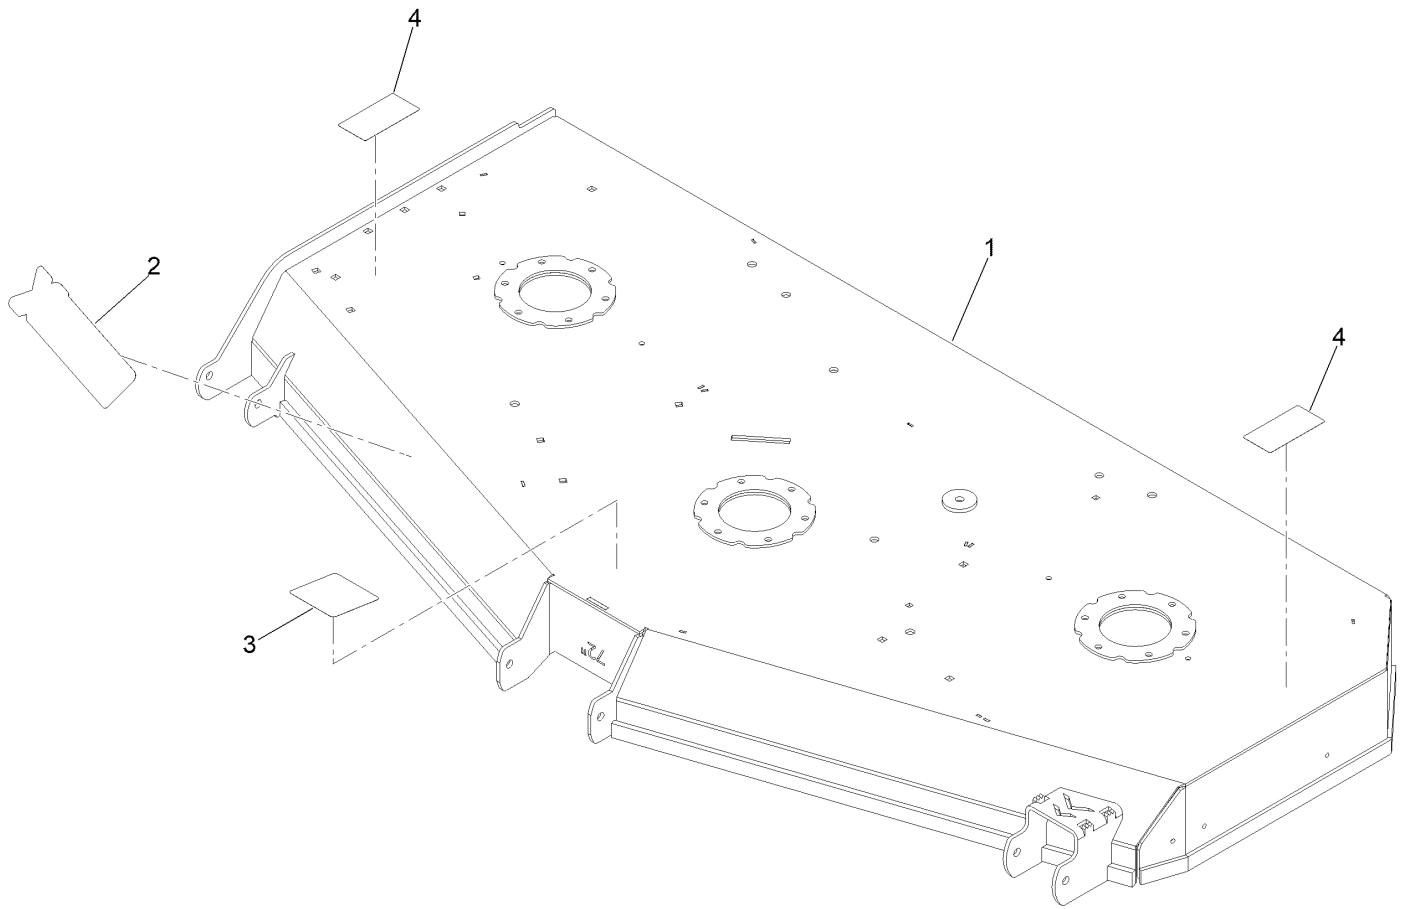

Deck Decal Assembly No. 148-0788

Deck Decal Assembly No. 148-0788 (continued)

<i>Ref.</i>	<i>Part Number</i>	<i>Qty.</i>	<i>Description</i>	<i>Ref.</i>	<i>Part Number</i>	<i>Qty.</i>	<i>Description</i>
1		1	Deck ASM-72 Painted ●	3	148-1479	1	Decal-Belt Routing
2	148-0860	1	Decal-Deck, 72-Xft	4	161-6620	2	Decal-Danger, Deck

● Not serviced separately