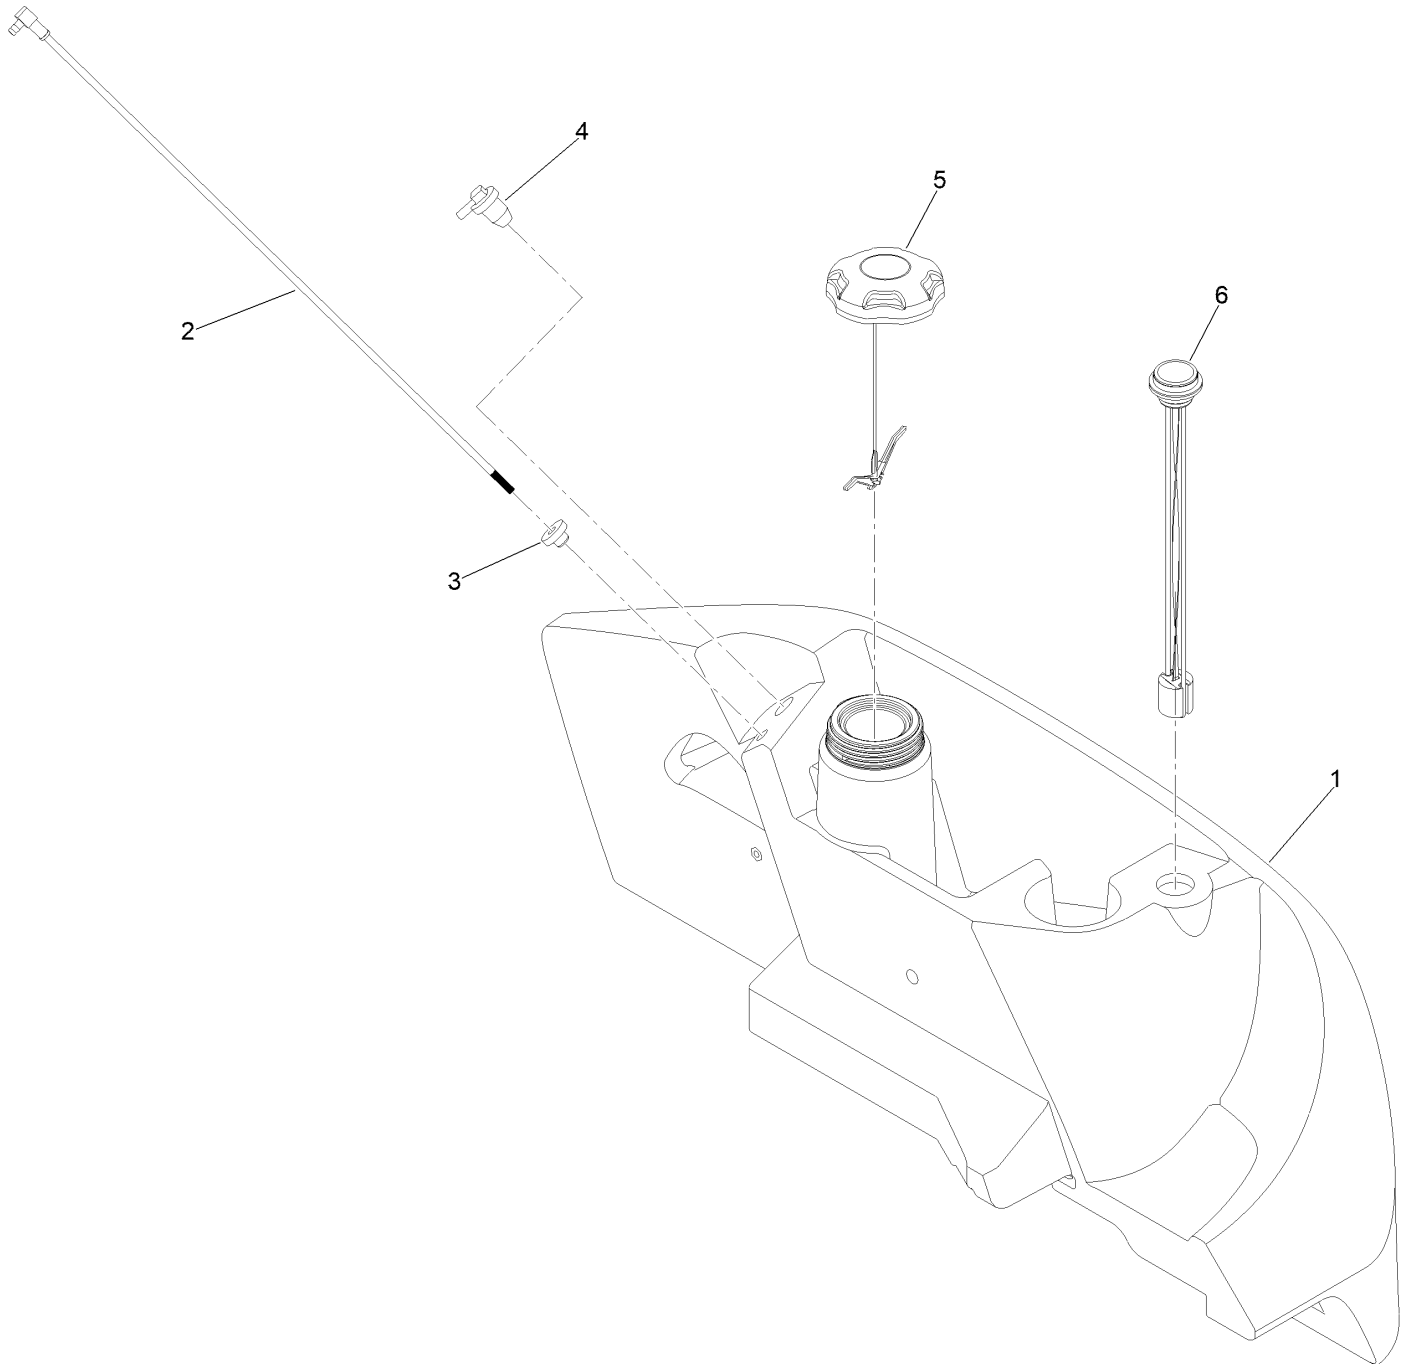

Fuel Tank Assembly (continued)

<i>Ref.</i>	<i>Part Number</i>	<i>Qty.</i>	<i>Description</i>	<i>Ref.</i>	<i>Part Number</i>	<i>Qty.</i>	<i>Description</i>
1	418-0054-00	2	Screw-HH	10	418-0045-00	2	3/8-16 X 1 Carriage Bolt Yz GR.8
2	429-0002-00	2	Push-In Rubber Bumper Mwr Floor	11	3253-4	3	Washer-Lock
3	148-0478-P11	1	Bracket-Tank Support	12	419-0007-00	4	Washer-Flat
5	467-0001-00	1	Mwr Gasoline Fuel Tank Assy	13	413-0020-00	2	3/8-16 Hex Flange Nut W/Serr Zinc Yellow
7	481-0004-00	1	Rubber Tank Storage Compartment Insert	14	418-0108-00	1	Screw-HH
8	148-0844	1	Decal-Tank	15	418-0287-00	1	Screw-Shoulder,HHF
				16	434-0020-00	1	Spring-Compression

Fuel Tank Assembly No. 467-0001-00