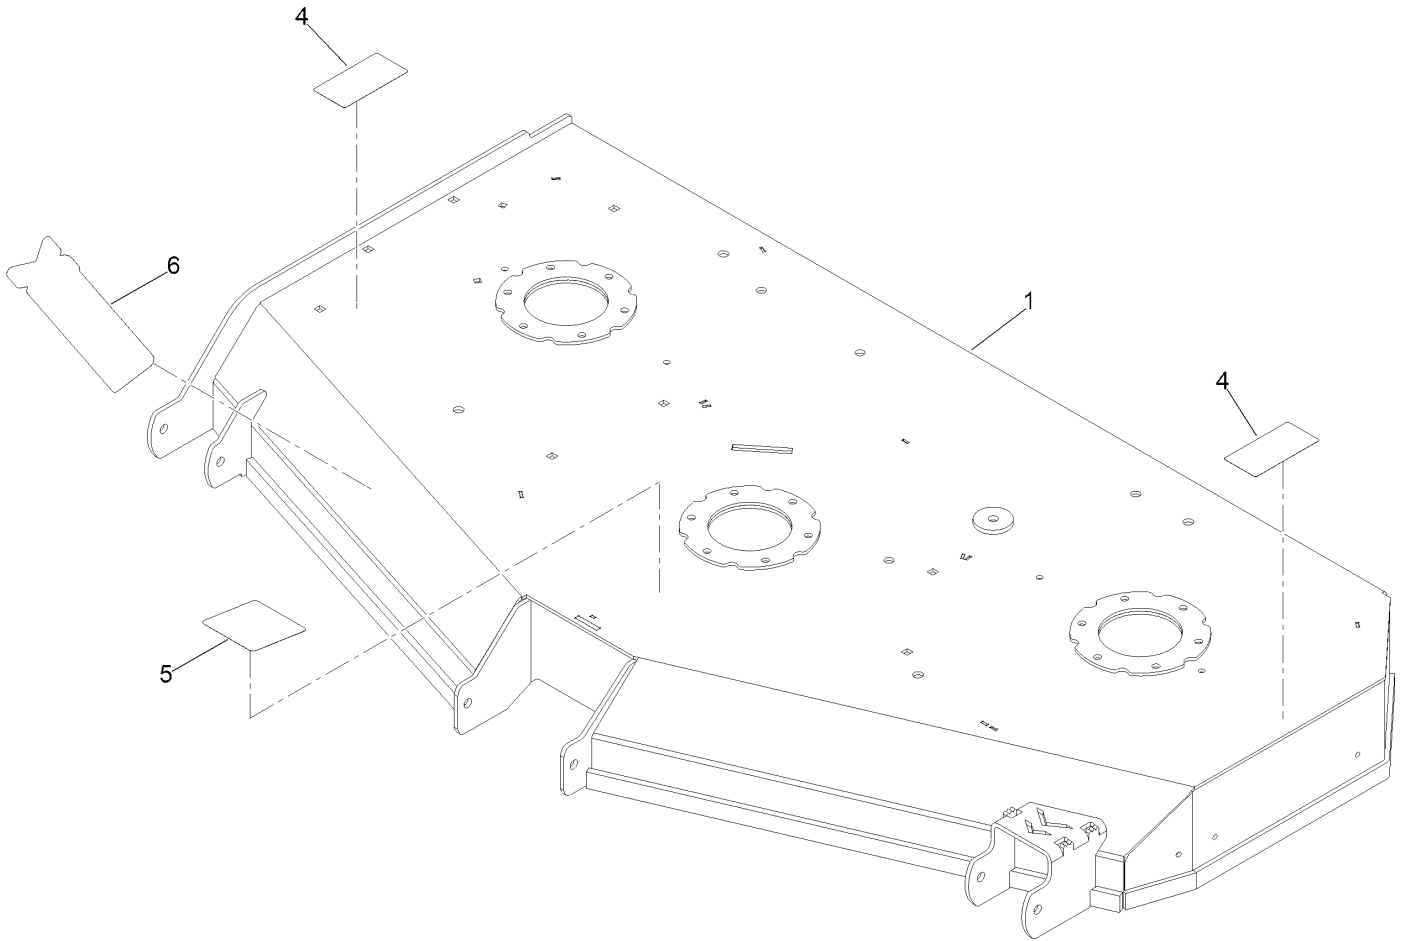

Deck Decal Assembly No. 148-0773

Deck Decal Assembly No. 148-0773 (continued)

<i>Ref.</i>	<i>Part Number</i>	<i>Qty.</i>	<i>Description</i>	<i>Ref.</i>	<i>Part Number</i>	<i>Qty.</i>	<i>Description</i>
1		1	61 In Deck ASM ●	5	148-1479	1	Decal-Belt Routing
4	161-6620	2	Decal-Danger, Deck	6	148-0848	1	Decal-Deck, 61-Xft

● Not serviced separately