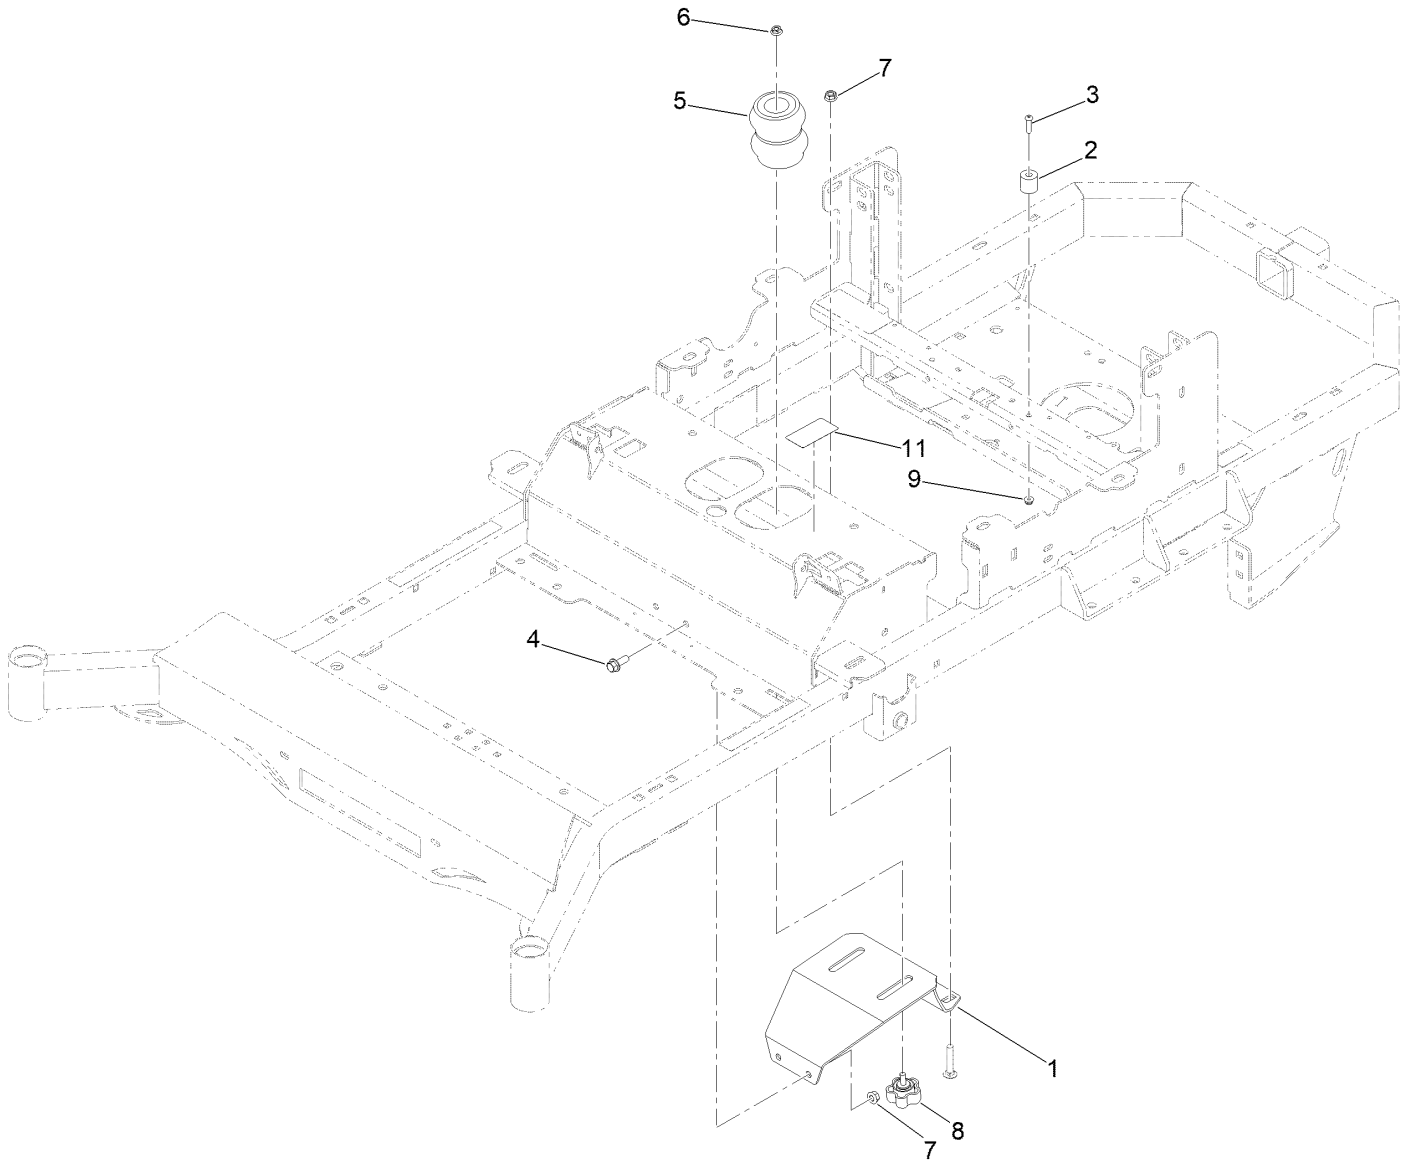

Seat Suspension Assembly

Seat Suspension Assembly (continued)

<i>Ref.</i>	<i>Part Number</i>	<i>Qty.</i>	<i>Description</i>	<i>Ref.</i>	<i>Part Number</i>	<i>Qty.</i>	<i>Description</i>
1	490-0021-00-05	1	Mwr Seat Susp Brkt Black	7	413-0020-00	2	3/8-16 Hex Flange Nut W/Serr Zinc Yellow
2	729-1000-00	2	Hood Rest Rubber Bumper	8	445-0006-00	2	5/16-18X3/4 SI 5-Lobe Male Knob 1.90 DIA
3	418-0039-00	2	1/4-20 X 1 Button Socket C/S 18-8 SS	9	104-7201	2	Nut-HF, NI
4	131-2220	2	Screw-HHF	11	148-0857	1	Decal-Weight, Seat
5	487-0003-00	2	Srt Rr Susp And Seat Ft Elastomer Tcb-3				
6	413-0024-00	2	5/16-18 Hex Serrated Lg Flange L/Nut Zc