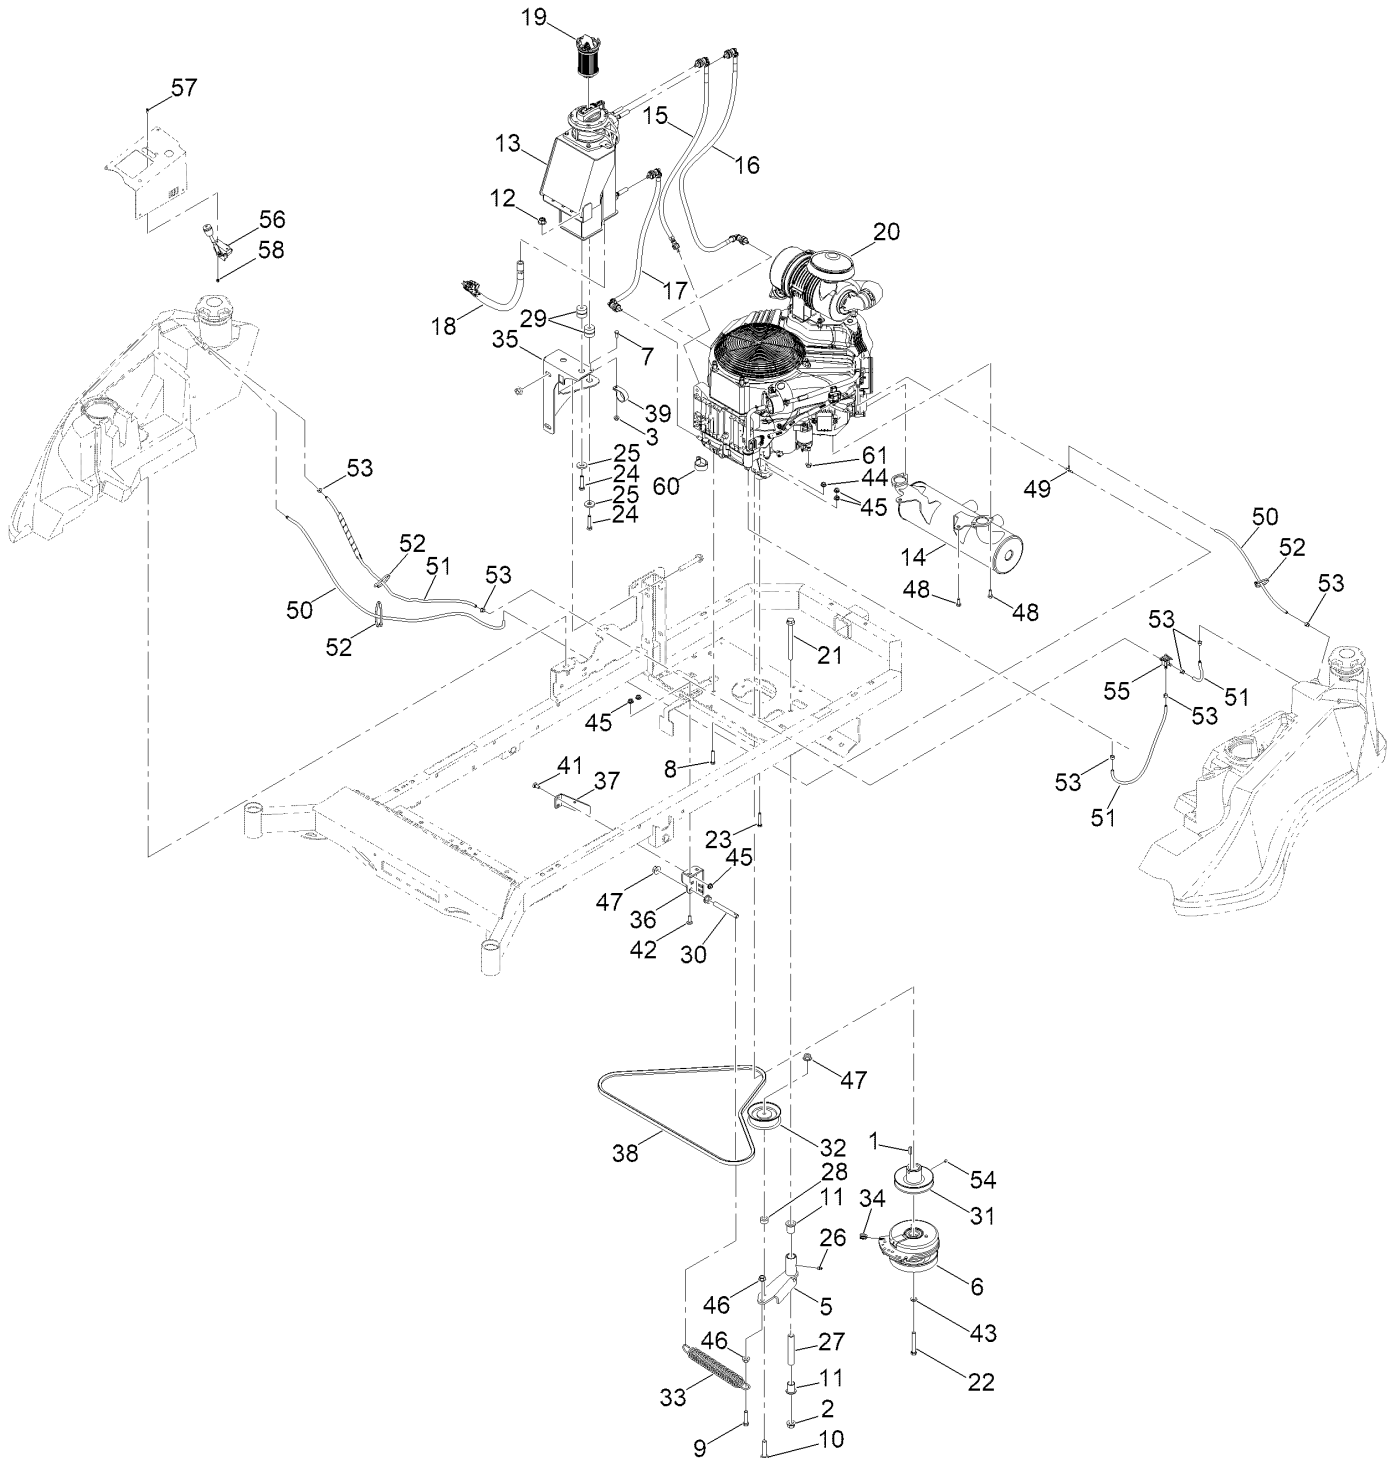

Engine Assembly

Engine Assembly (continued)

<i>Ref.</i>	<i>Part Number</i>	<i>Qty.</i>	<i>Description</i>	<i>Ref.</i>	<i>Part Number</i>	<i>Qty.</i>	<i>Description</i>
1	1-807259	1	Key	32	433-0012-00	1	4In Diesel And Economy Mwr Idler Pulley
2	413-0002-00	1	Nut-Lock	33	434-0007-00	1	Mwr Deck Spring
3	104-7201	1	Nut-HF, NI	34	437-0025-00	1	Mwr Clutch Rotation Stop Brkt Sleeve
5	490-0814-00-05	1	4In Pump Idler Pulley Arm ASM	35	439-0199-00-05	1	Mwr Oil Guard Tank Brkt Black
6	470-0002-00	1	Warner PTO Clutch	36	439-0244-00-05	1	Mwr Pump Idler Tensioning Brkt
7	321-4	1	Screw-HH	37	439-0132-00-05	1	Mwr Clutch Antirotation Brkt Black
8	323-52	7	Screw-HH	38	461-0006-00	1	Mwr Pump Belt Xd B X 69.40In Eff Lngth
9	324-7	1	Screw-HH	39	472-0001-00	1	1-1/4In Cushioned Loop Clamp Black
10	418-0113-00	1	3/8-16 X 2 Hex Bolt GR 5 Zinc Yellow	41	418-0008-00	2	Bolt-CARR
11	410-0007-00	2	3/4In ID X15/16In OD X 1-1/8In Flng Bush	42	418-0062-00	2	5/16-18 X 1-1/4 Carriage Bolt Zc/Yel
12	413-0013-00	4	3/8-16 Nylon Insert Flange L/Nut Yz	43	3253-6	1	Washer-Lock
13	415-0017-00	1	Vanguard Oil Guard Tank	44	413-0020-00	7	3/8-16 Hex Flange Nut W/Serr Zinc Yellow
14	415-0060-00	1	Dual Exh System W/Muff Big Block Engr	45	413-0022-00	8	Nut-HF
15	415-0075-00	1	Oil Hose Assy Supply	46	32128-37	2	Nut-HF
16	415-0076-00	1	Oil Hose Assy Scavenge	47	32128-49	2	Nut-HHF
17	415-0077-00	1	Oil Hose Assy Vent	48	418-0278-00	6	M8-1.25 X 20MM Hex Flange Bolt Zinc 10.9
18	415-0078-00	1	Oil Flex Drain Hose	49	414-0036-00	1	Stand-On Fuel Line T-Conn (3/16In X 3In)
19	415-0079-00	1	Oil Filter For Oil Guard	50	451-0002-00	56	Mwr Fuel Tank Black 3/16In Vent Tube 1Ft
20	415-0095-00	1	Vanguard 40HP EFI With Oil Guard ●	51	751-1014-00	45	1/4In SAE J30R7 Bulk Hose 1Ft
21	418-0009-00	1	1/2-13 X 5-1/2 Hex Flange Bolt GR 8 Zy	52	3290-379	5	Tie-Cable
22	418-0022-00	1	7/16-20 X 3 Hex C/S GR 8 Zc Yellow	53	472-0004-00	6	1/2In (#8) Hose Clamp
23	418-0024-00	1	5/16-18 X 1-3/4 Hex C/S GR 5 Zinc Yellow	54	418-0280-00	1	5/16-18 X 3/8 Socket Set Screw
24	418-0051-00	3	3/8-16 X 1-3/4 Hex C/S GR 2 Zinc	55	467-0030-00	1	Stand-On Fuel Selector/Shut Off Valve
25	419-0003-00	3	1/2 Fender Washer 1-1/4In OD Zinc	56	464-0006-00	1	Kawasaki EFI Throttle
26	424-0002-00	1	1/4In Drive Type Grease Fitting Yz	57	418-0055-00	2	10-24 X 1/2 Socket C/S 18-8 SS
27	425-0006-00	1	Mwr Inner Idler Spacer	58	110-3145	2	Nut-Lock
28	425-0007-00	1	Mwr Pulley Spacer	60	472-0009-00	1	3/4 Epdm Cushion Clamp
29	429-0005-00	3	Oil Guard Isolator	61	112-2844	1	Nut-HF
30	430-0001-00	1	Mwr Pump Idler Spring Tensioner				
31	433-0002-00	1	Mwr Hydraulic Pump Drive Pulley (B-Belt)				

● Obtain parts from www.briggsandstratton.com