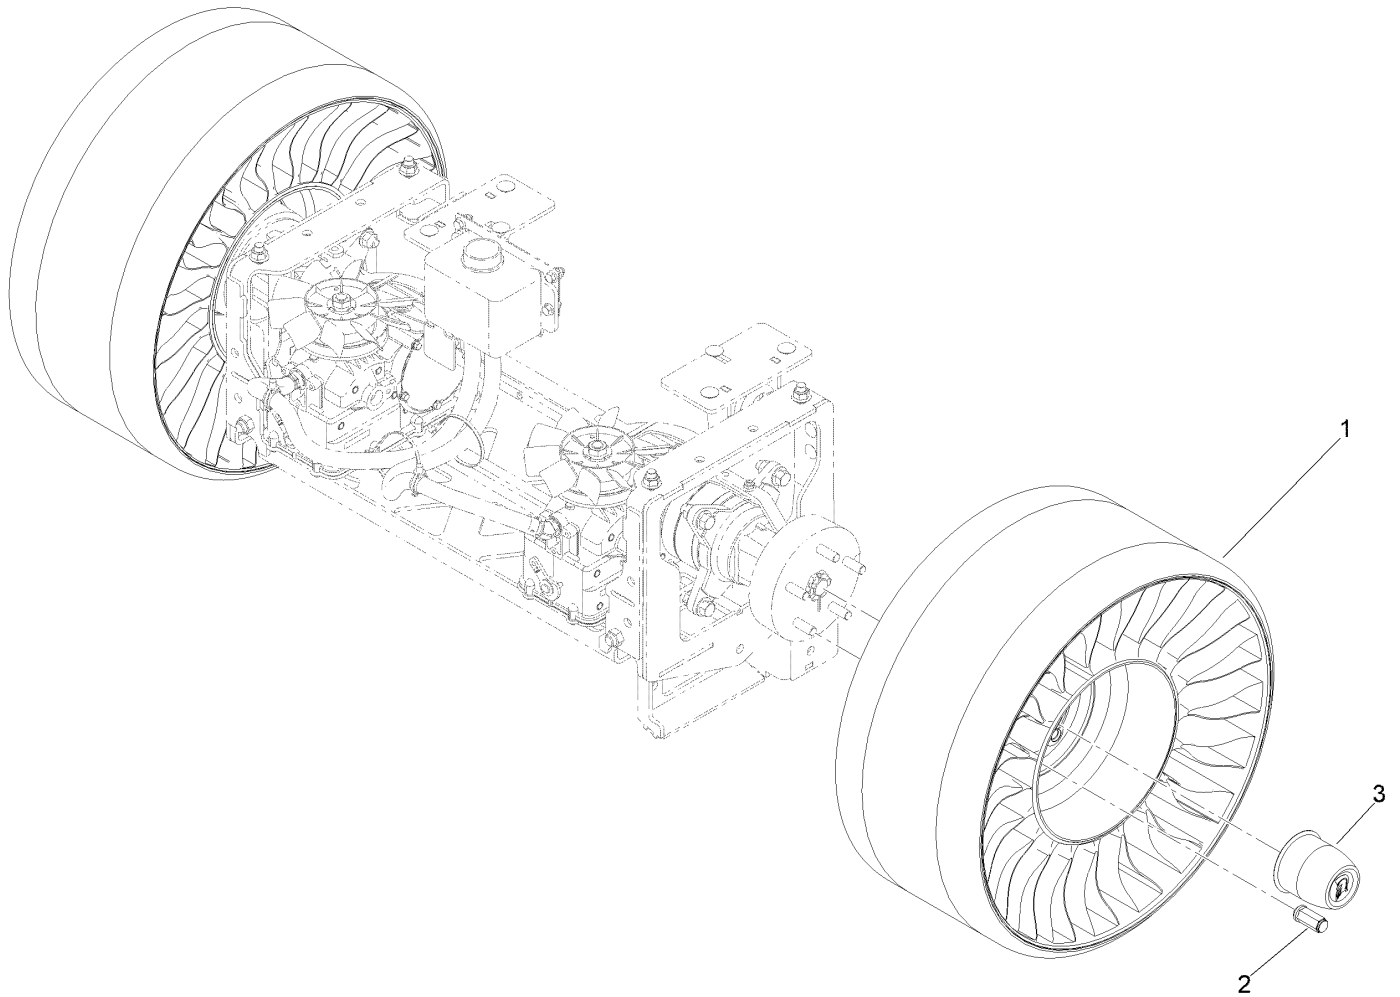

Drive Wheel Assembly

Drive Wheel Assembly (continued)

<i>Ref.</i>	<i>Part Number</i>	<i>Qty.</i>	<i>Description</i>
1	422-0054-00	2	Tweel 24X12N12L 54411
2	613-0001-00	10	Lug Nuts
3	422-0035-00	2	Rr Steel Wheel Silver Cntr Cap