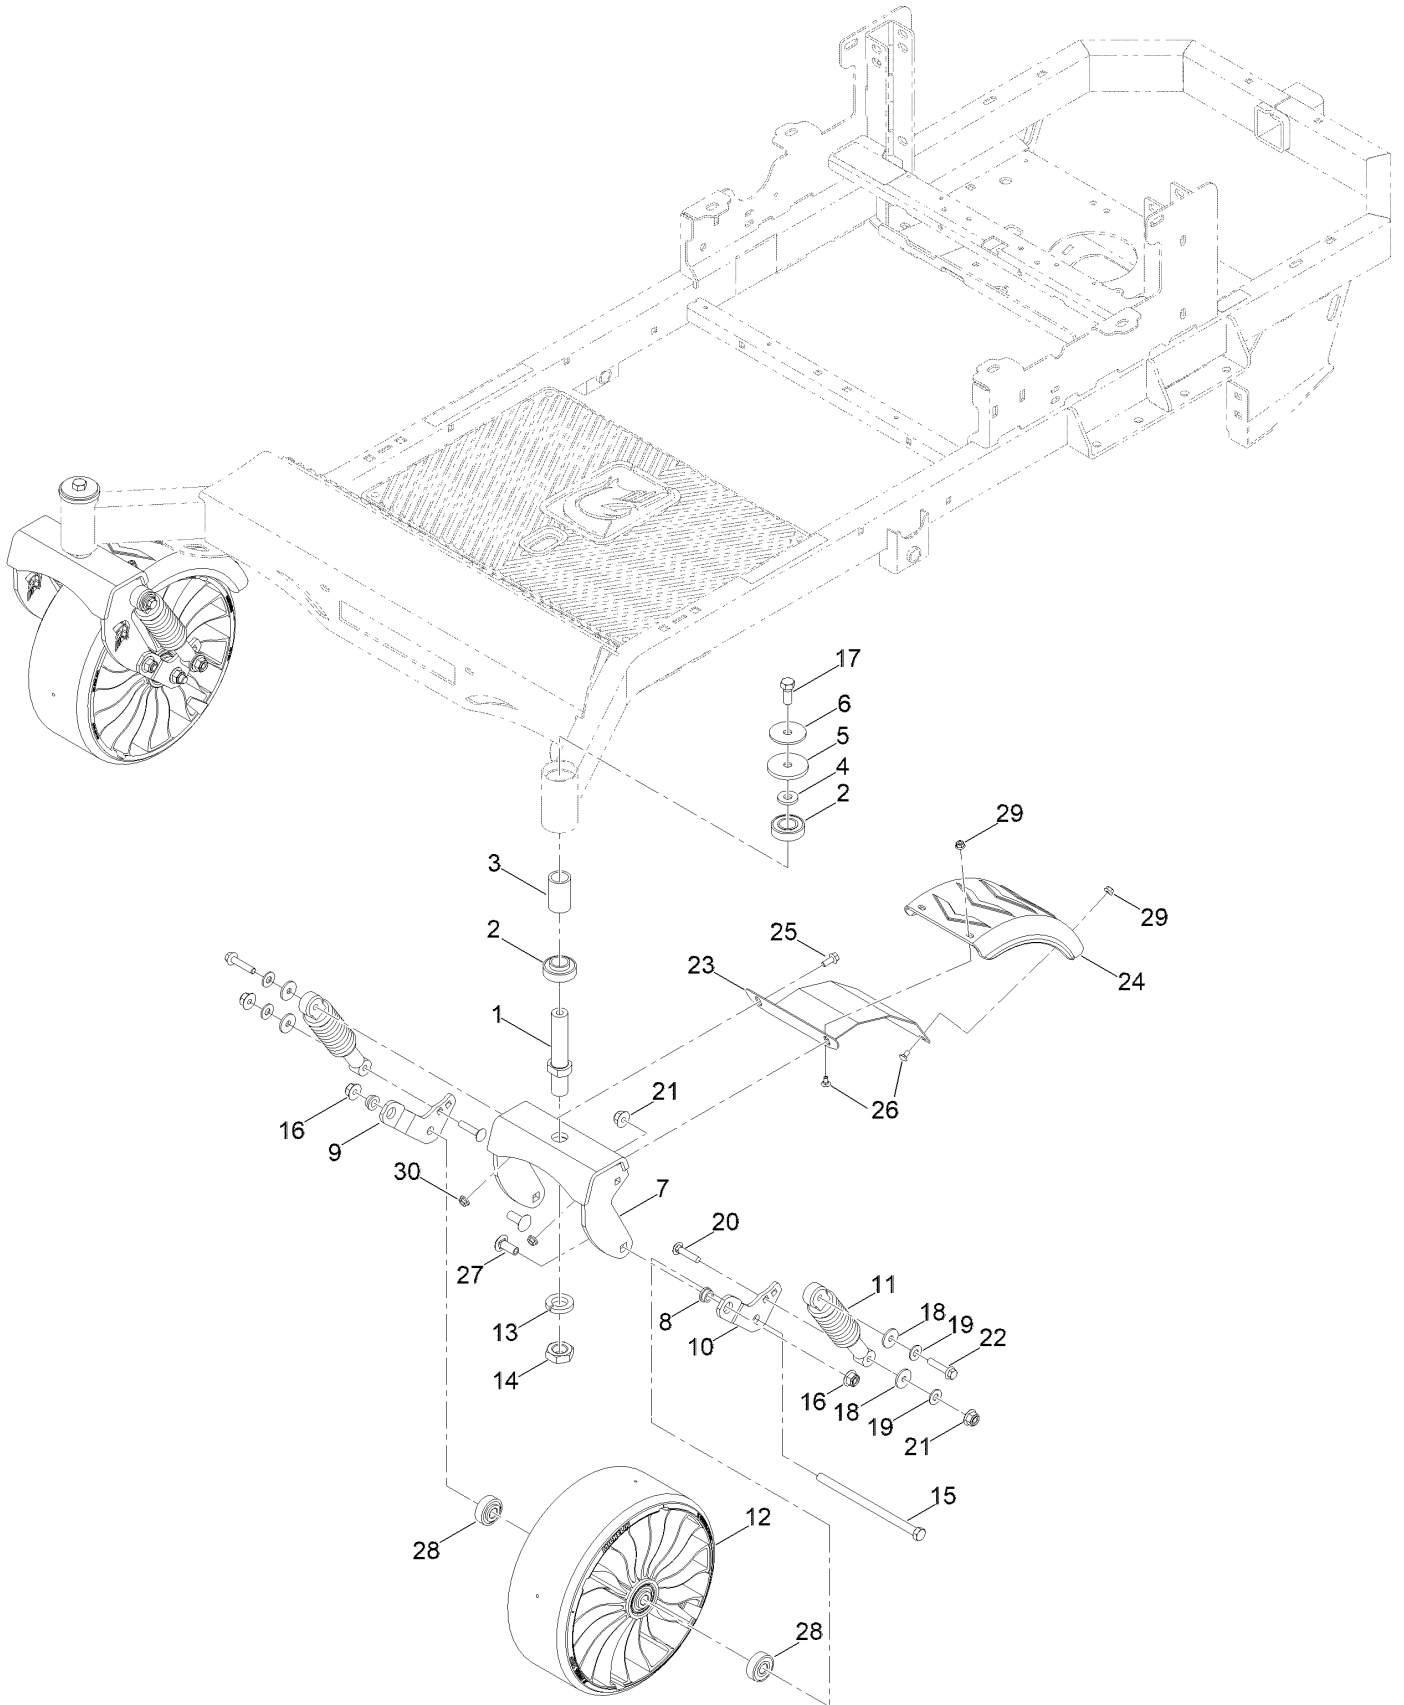

Caster Tire Assembly

Caster Tire Assembly (continued)

<i>Ref.</i>	<i>Part Number</i>	<i>Qty.</i>	<i>Description</i>	<i>Ref.</i>	<i>Part Number</i>	<i>Qty.</i>	<i>Description</i>
1	437-0019-00	2	Mwr Caster Shaft	17	418-0002-00	2	1/2-20 X 1-1/4 Hex Flange Bolt GR 8 Yz
2	103-3540	4	Bearing-Ball	18	419-0028-00	8	Flt Washer 1.25Odx.38ldx.125 THK Pla
3	425-0011-00	2	Caster Fork Shaft Bearing Spacer	19	3256-4	8	Washer-Flat
4	419-0003-00	2	1/2 Fender Washer 1-1/4In OD Zinc	20	618-2048-00	4	3/8In-16X1-3/4In G8 Carriage Bolt
5	419-0025-00	2	Ft Hub Plastic Washer	21	413-0013-00	8	3/8-16 Nylon Insert Flange L/Nut Yz
6	426-0006-00-05	2	Mwr Caster Shaft Washer Black	22	418-0097-00	4	3/8-16 X 1-.75 Hex Flg Bolt GR 8 Yellow
7	148-1491-05	2	2025 Ft Fork Shock ASM	23	439-0389-00-05	2	2020 Spartan Ft Fender Brkt Black
8	410-0009-00	4	1/2In ID X 3/4In OD X 3/8In Flange Bush	24	414-0024-00	2	Spartan Fork Ft Fender
9	439-0750-00-05	2	2022 Srt Tweels Susp Brkt Rt Black	25	116-7230	4	Screw-HHF
10	439-0751-00-05	2	2022 Srt Tweels Susp Brkt Lt Black	26	418-0031-00	8	1/4-20 X 1/2 Carriage Bolt,Yz
11	487-0009-00	4	2020 Rz Pro Seat / Ft Fork Shock	27	418-0096-00	4	1/2-13 X 1.25 Carriage Bolt Yellow
12	423-0002-00	2	Frt Tweel Smooth Caster 13X6.5N6 (36271)	28	410-0072-00	4	Bushing Set For Ft Tweel 38182
13	419-0024-00	2	1In L/W Med Split Zc	29	413-1008-00	8	Nut-HHF
14	413-0063-00	2	Nut-Hex	30	32128-20	4	Nut-HF
15	418-0003-00	2	1/2-13 X 8-1/2 Hex C/S GR 5 Zinc Yellow				
16	413-0002-00	6	Nut-Lock