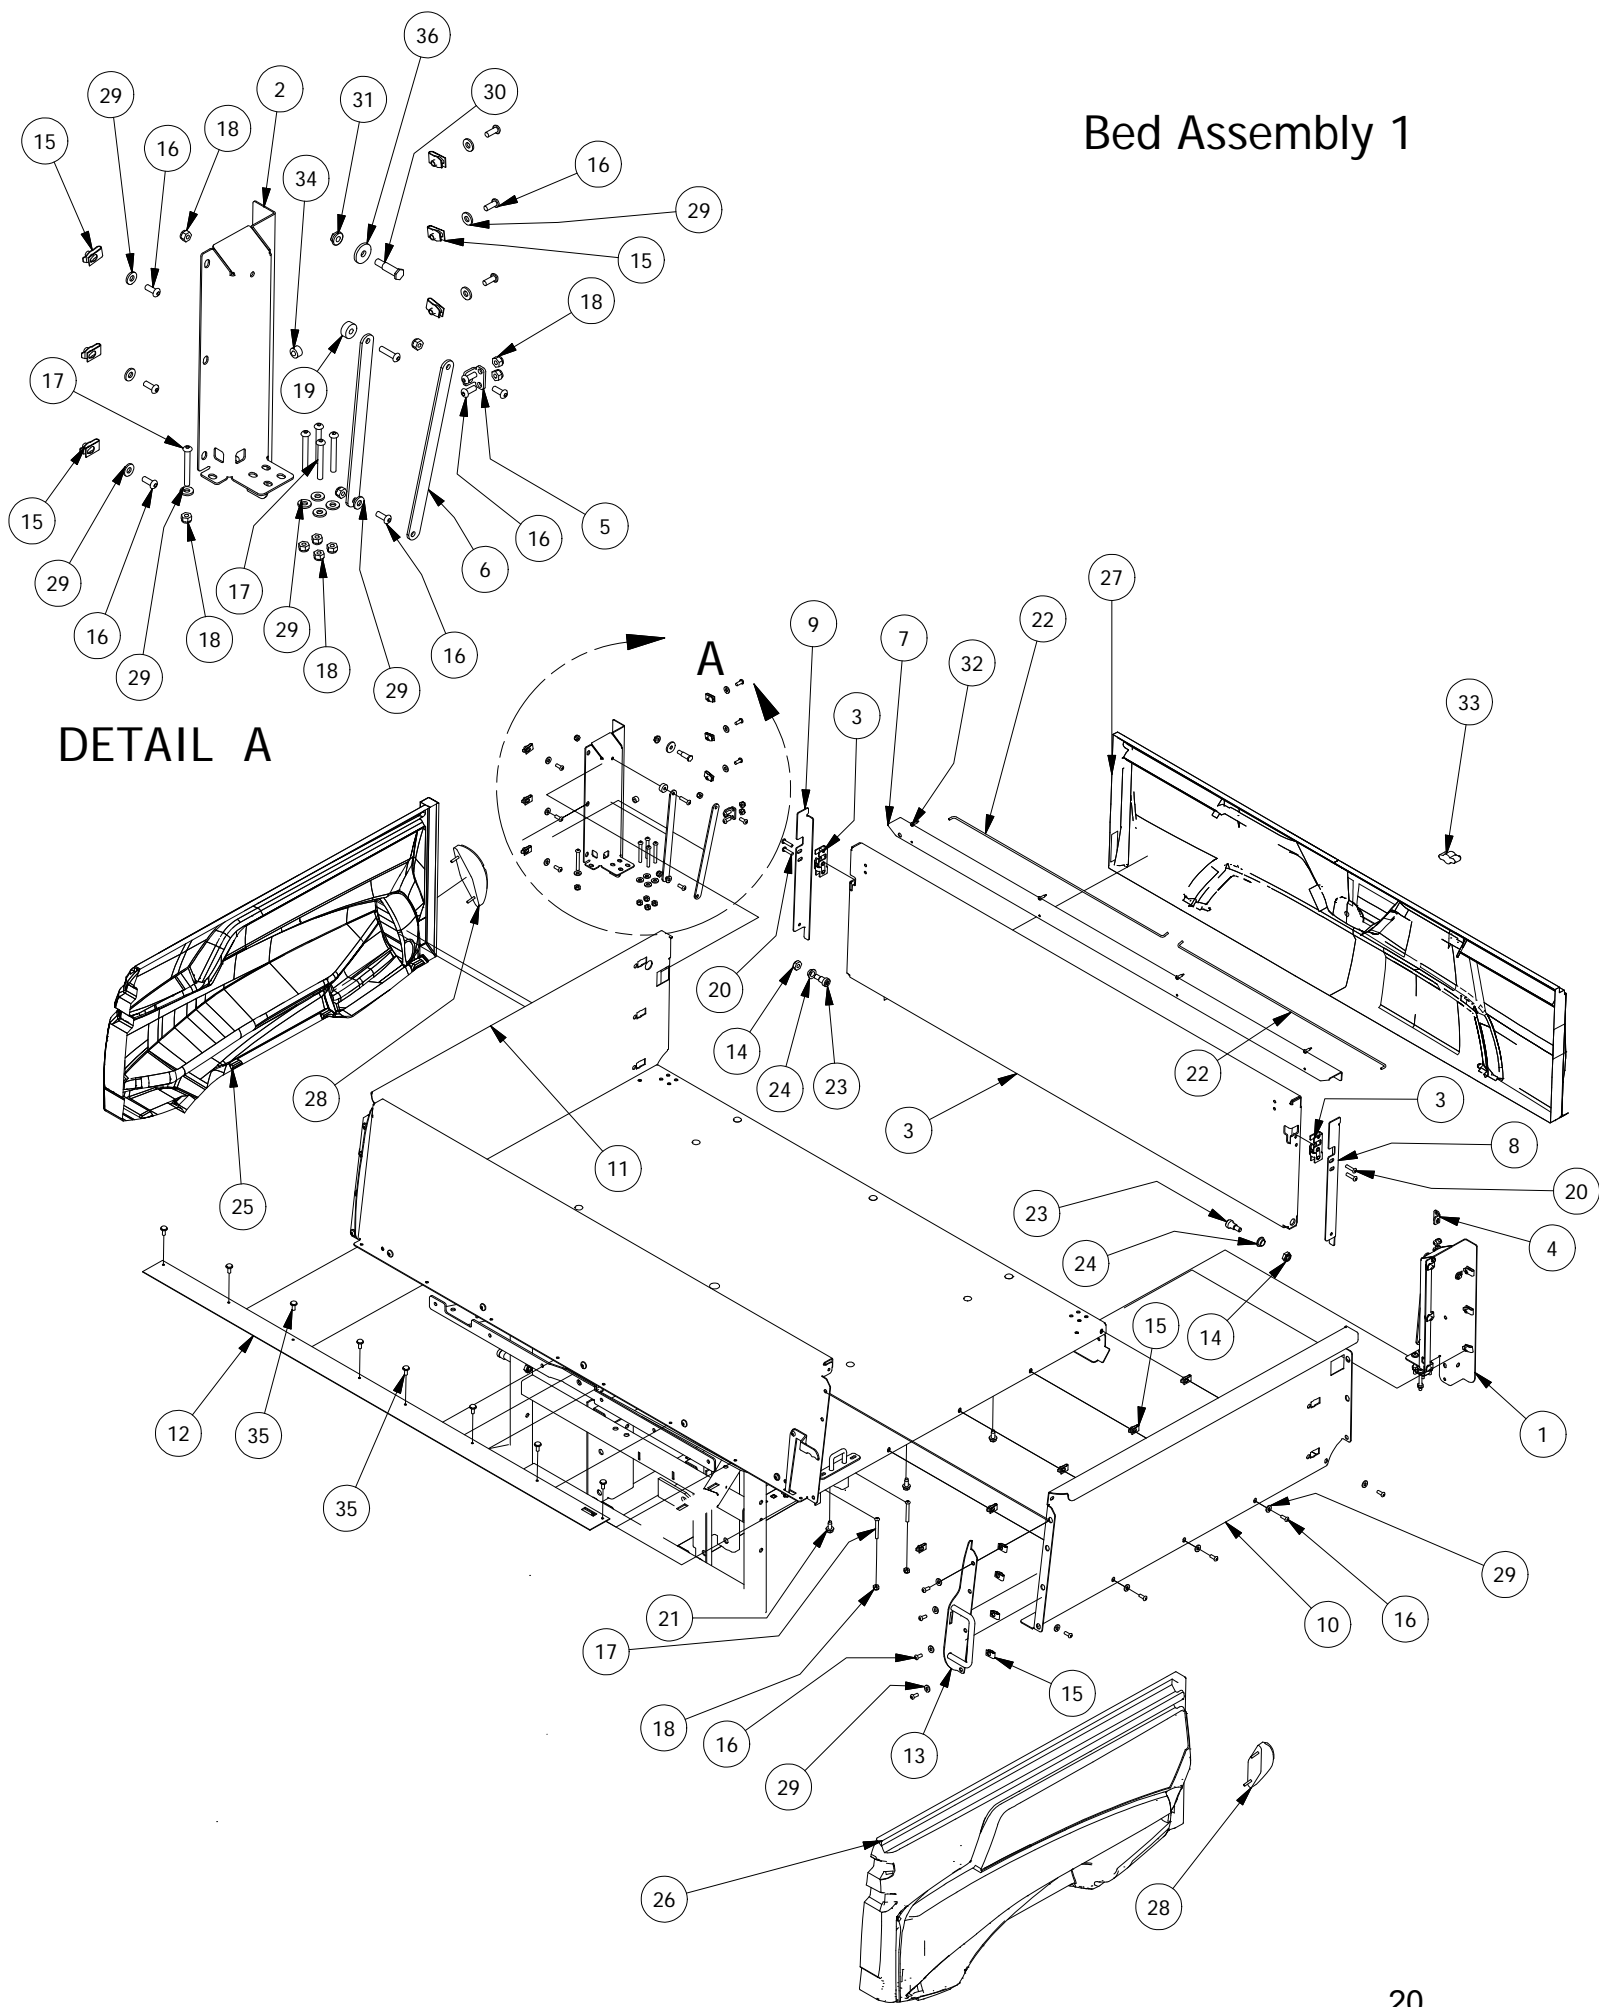

Bed Assembly 1

Bed Assembly 1			
ITEM	QTY	PART NUMBER	DESCRIPTION
1	1	703-4008-10	Bed Side Support-Left
2	1	703-4006-10	Bed Side Support-Right
3	1	760-1010-00	Standard bed Tail Gate Panel With Cross Brace Assembly
4	1	739-4004-60	Tailgate Support Bracket (Left)
5	1	739-4002-60	Tailgate Support Bracket (Right)
6	4	739-4016-60	Tailgate Support Arm-2500
7	1	703-4002-10	Top Tailgate Guard
8	1	703-4014-10	Left TG Side Cover
9	1	703-4012-10	Right TG Side Cover
10	1	703-4004-10	Standard Bed Left Side-Steel
11	1	726-4006-10	Standard Bed Right Side-Steel
12	1	712-3020-00	Bed Dust Seal
13	1	769-4002-00	Dump Bed Handle Assy
14	6	613-0040-00	1/2-13 Nylon Insert Jam Locknut
15	34	613-0054-00	1/4-20 Cage Nut
16	43	618-8064-50	1/4-20 x 5/8 Button Socket C/S
17	14	618-1060-50	1/4-20 X2" Button Hd Black
18	25	613-8073-50	1/4-20 Nylon Insert Locknut BL
19	3	725-4004-00	Spacer, .261 IDx.740 ODx.315 L
20	7	618-2037-50	1/4-20 X1 Button Socket C/S Black
21	6	618-2021-00	5/16" - 18 3/4" Ind Hex Washr Hd - Type F
22	2	735-4000-00	Tailgate Latch Push Rod Left
23	2	618-6062-00	1/2" x 5/8" Soc. Shoulder Bolt
24	2	632-5000-00	1/2 IDx 5/8 x 5/16 OIB Bushing
25	1	780-2065-10	Dump Bed Side-Right-Large UTV
26	1	780-2070-10	Dump Bed Side-Left-Large UTV
27	1	780-2075-10	Tailgate-Large UTV-Black
28	2	786-0014-00	Stop/Tail Light - Large UTV
29	47	619-0010-50	1/4 Flat Washer Black
30	2	739-7000-00	Basket Latch Striker Post
31	2	613-0031-00	Serrated Flange nut
32	4	630-2030-50	10 x 3/4 Pan Philips Tek Screw
33	1	752-1006-00	Dump Bed Tail gate Actuator
34	2	729-1002-00	Buttom Bumper-Tailgate-2500
35	8	618-2082-00	Push Pin Rivet-Bed Seal
36	2	619-4004-00	Striker Post Fender Washer