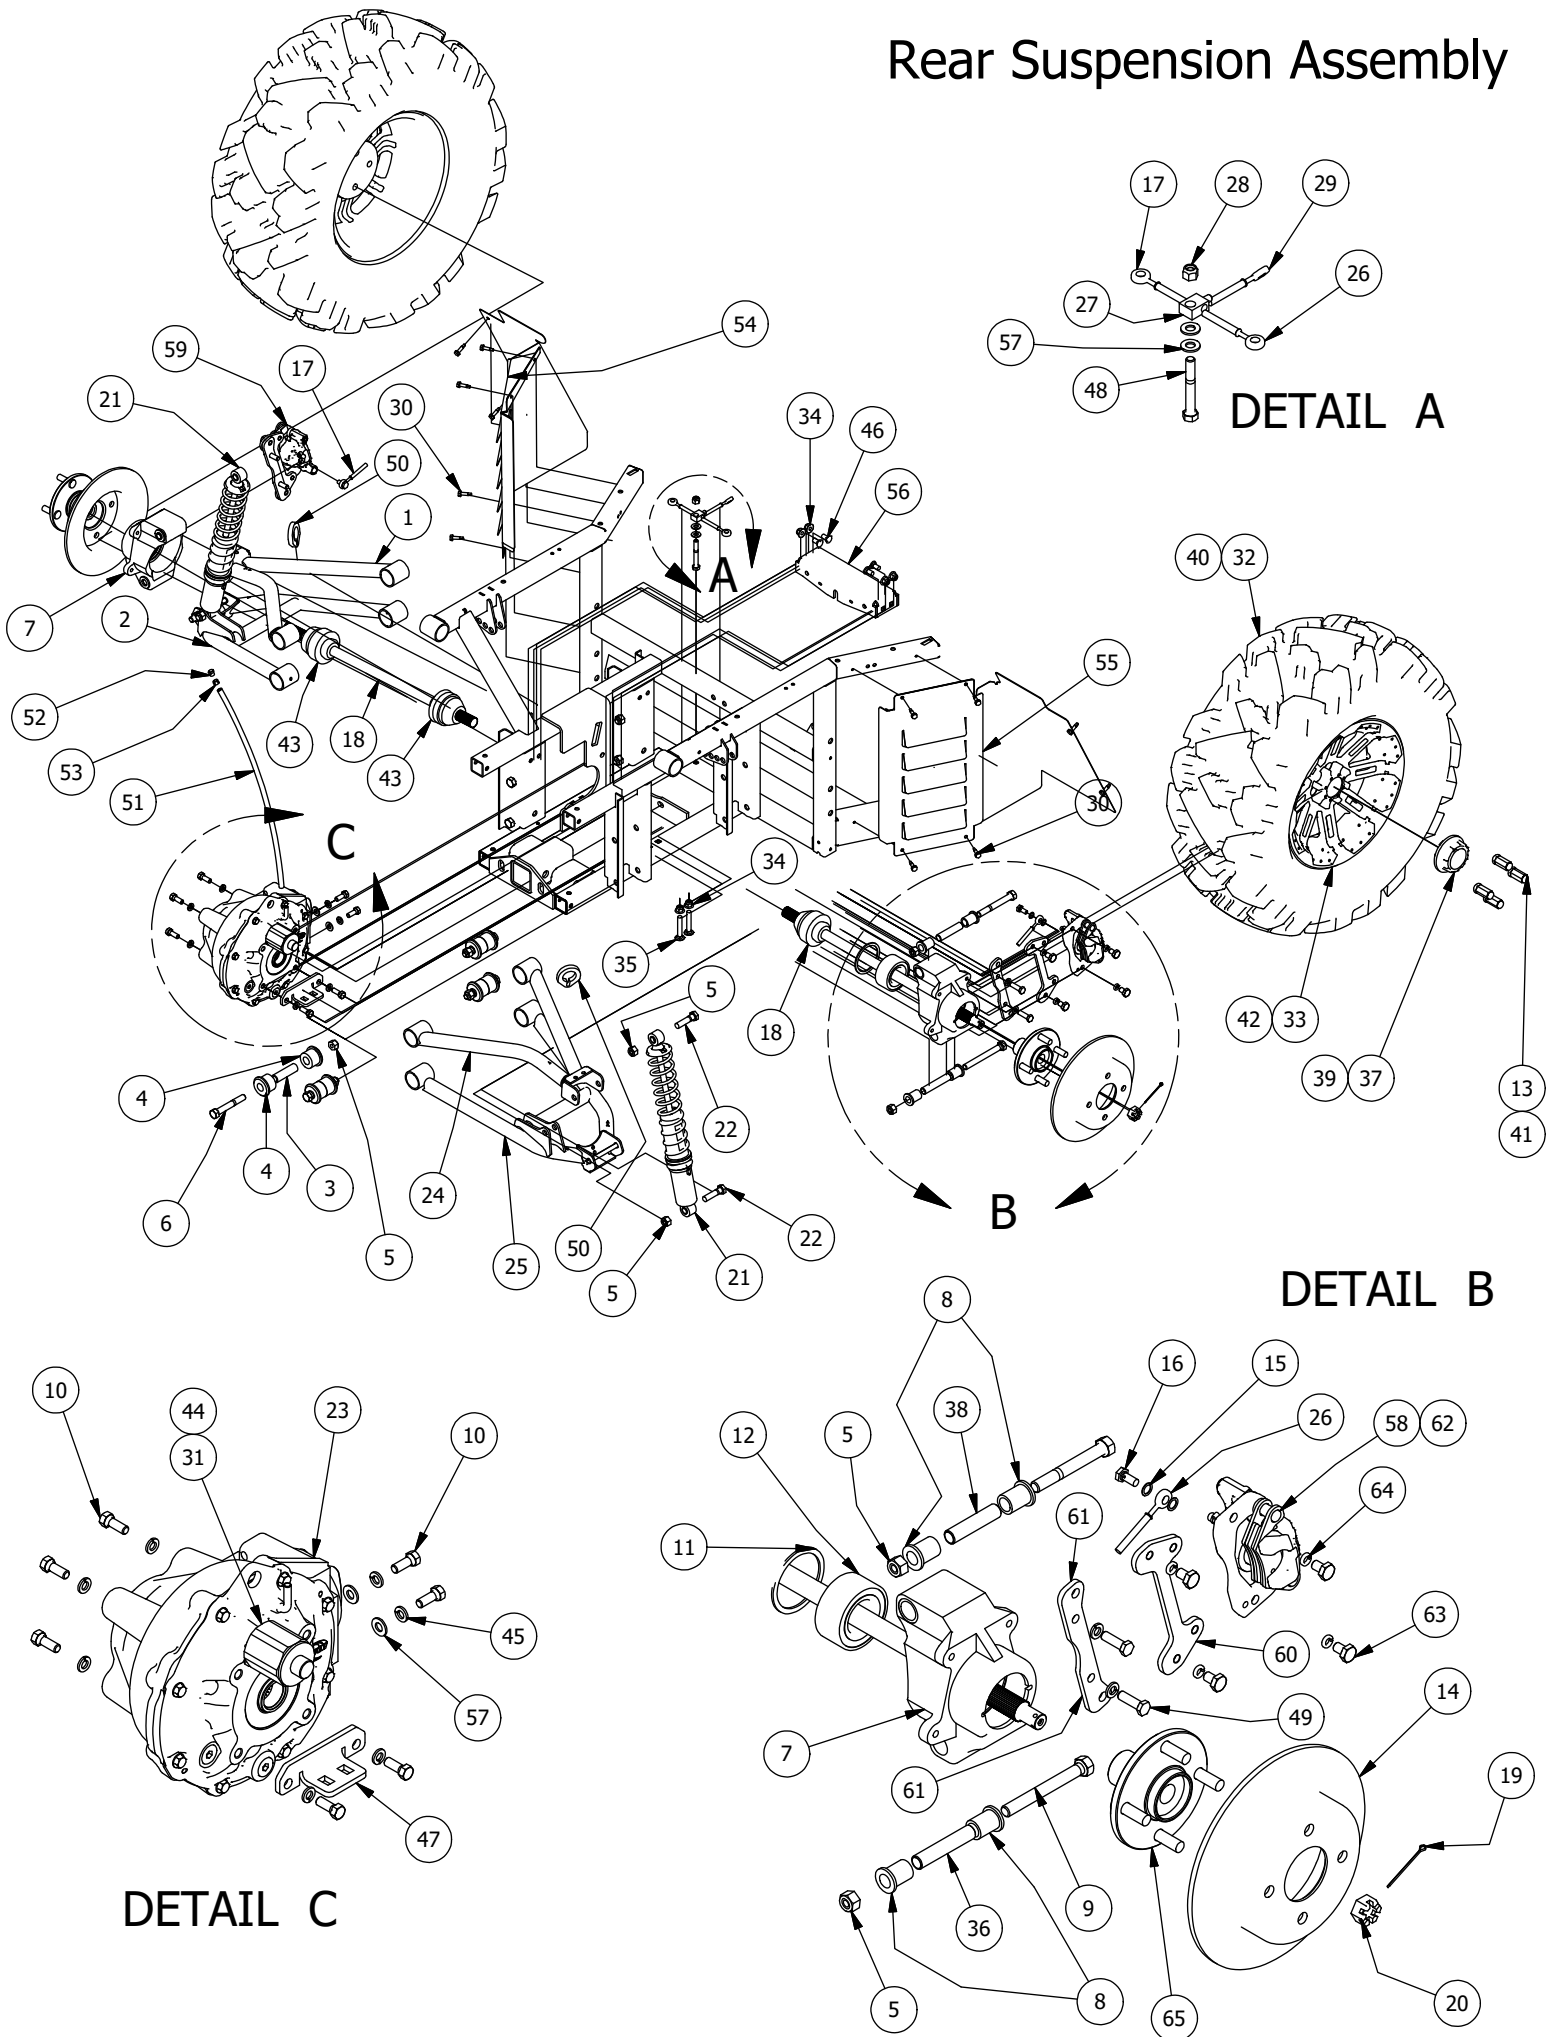

Rear Suspension Assembly

Rear Suspension Assembly			
ITEM	QTY	PART NUMBER	DESCRIPTION
1	1	787-3210-00	Extended Left Rear Upper A-arm Assy
2	1	787-3212-00	Extended Left Rear Lower A-arm Assy
3	8	732-2001-00	Large MTV A-Arm Bushing Sleeve
4	16	732-2000-00	Large MTV A-Arm Bushing
5	16	613-6037-00	1/2-13 Nylon Insert Locknut
6	8	618-2006-00	1/2" - 13X3-1/2" Hex Bolt Gr 5
7	2	770-1040-00	Independent Rear Suspension
8	8	710-2000-00	Flange BUSHING-Large UTV
9	2	618-2030-00	1/2" -13 x 4.5" Hex Cap Screw
10	7	618-6049-00	3/8-16 X 1 GR 5 Hex Bolts Zinc
11	2	710-2003-00	Retaining Ring-Spindle Bearing
12	2	710-2002-00	Spindle Bearing LRG UTV
13	8	613-0001-00	XD4 Lug Nut
14	2	716-2000-00	Rotor - Large UTV
15	4	616-1025-00	10 mm copper crush washer
16	2	616-1015-00	Banjo Bolt M 10mm x 1.0
17	1	716-3008-00	Brake Line Left Rear-Lg UTV
18	2	737-2003-00	Demon OEM Rear Half Shaft
19	2	765-1016-00	Rear Hub Castle Nut Cotter Pin
20	2	765-1012-00	Rear Hub Castle Nut
21	2	787-2010-00	Rear Shock-Lg. UTV-Gas & Diesel
22	4	618-5049-00	1/2-13 x 2 GR5 Hex Bolt Zinc
23	1	737-3005-00	Rear Differential, Large MTV
24	1	787-3211-00	Extended Right Rear Upper A-arm assy
25	1	787-3213-00	Extended Right Rear Lower A-Arm Assy
26	1	716-3006-00	Brake Line Right Rear-Lg UTV
27	1	716-3010-00	Brake Line Tee-Rear-Lg UTV
28	1	613-5041-00	3/8-16 Nylon Insert Locknut
29	1	716-3004-00	Brake Line-MC to Rear T-Lg UTV
30	12	630-7040-00	1/4 x 1 Hex Head Tek Screw
31	1	737-3006-00	Rear Diff Lock Solenoid
32	2	722-4100-00	XD4 Rear Tire
33	2	722-4002-00	XD4 Rear Wheel
34	6	613-5202-00	3/8-16 Nylock Flange Nut
35	2	618-2023-00	3/8"-16 x 2-1/4" Carriage Bolt
36	2	725-3026-00	IRS Lower Spacer
37	2	722-4004-00	XD4 Wheel Center Cap
38	2	725-3025-00	IRS Upper Spacer
39	2	722-4110-00	Base Wheel Center Cap
40	2	722-4113-00	Base Rear Tire
41	8	713-1012-50	Open End Lug Nut-Black (Base Model Only)
42	2	722-4007-00	Base Rear Wheel
43	4	712-3222-00	Half Shaft CV Boot Kit
44	1	737-3007-00	Rear Diff Lock Solenoid Spring
45	11	619-5037-00	3/8 Lockwasher Zinc
46	4	618-2068-00	3/8 x 3/4" GR 8 Carr Bolts Zinc
47	1	739-3328-60	Right Rear Differential Mount
48	1	618-2078-00	3/8-16 X 2-3/4 Hex C/S GR 2 Zinc
49	4	618-5040-00	3/8-16 x 1-1/4 Hex Bolt GR5
50	2	772-2050-00	Break Line Anchor-1-1/4"
51	1	751-1018-00	5/16 ID 7/16 OD Hose
52	1	724-1045-00	Breather Plug Threaded
53	1	772-1001-00	5/16 Spring Hose Clamp
54	1	726-3259-00	Left Lowered Rear Fender Well
55	1	726-3260-00	Right Lowered Rear Fender Well
56	1	739-3381-00	Rear Diff Cage Top Brace, Mahindra Economy Model
57	4	619-0057-50	3/8 Flat Washer Black Zinc
58	1	716-2023-00	Hayes Stinger 32mm Rear Right Caliper
59	1	716-2022-00	Hayes Stinger 32mm Rear Left Caliper
60	2	739-3439-00	Hayes Rear Caliper Brkt
61	2	739-3440-00	Hayes Rear Caliper Mounting Brkt
62	1	716-2027-00	Hayes Stinger Rear Caliper Replaced Pad Kit with 4 Pads
63	8	618-2118-00	M10-1.25 X 15MM DIN 961 HEX TAP BOLT CL. 8.8 ZINC
64	8	619-0021-00	M10 DIN 127B SPLIT LOCKWASHER ZINC
65	2	722-2507-00	2020 Intimidator Wheel Hub