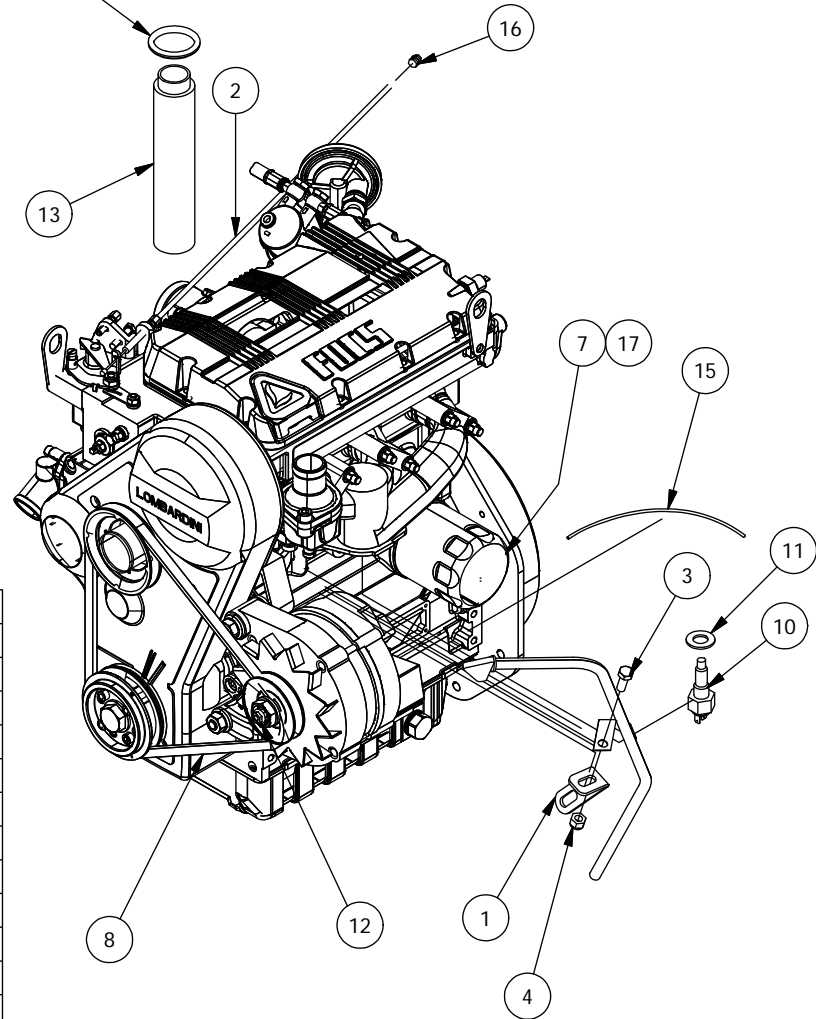

Kohler Diesel Engine

Parts List

ITEM	QTY	PART NUMBER	DESCRIPTION
1	1	739-3410-00	Diesel Engine Dipstick Brkt
2	1	764-2002-00	Throttle Cable-Kohler Diesel
3	1	618-8063-00	5/16-18 x 3/4 GR 5 Hex bolt Zinc
4	1	613-8047-00	5/16-18 Nylock HEX Nut
5	1	715-3000-00	Diesel Engine Package
6	1	715-3131-00	Alternator
7	1	715-3102-00	Oil Filter
8	1	715-3133-00	Belt
9	1	715-3114-00	Fuel Lift Pump
10	1	786-2006-00	Temperature Water Sender-Lg UTV
11	1	712-3004-00	Diesel Temp Sd/Sw Crush Washer
12	1	613-0062-00	M6-1.0 Hex Flange Nut w/ Serrations
13	1	724-2002-00	Diesel Oil Fill Adapter
14	1	719-5002-00	Diesel Oil Fill Grommet
15	1	786-1015-00	16 AWG Insulated Standard Copper Wire
16	1	764-2005-00	Cable Stop Assembly
17	1	785-1030-00	10W 30 Motor Oil 1.5 quarts