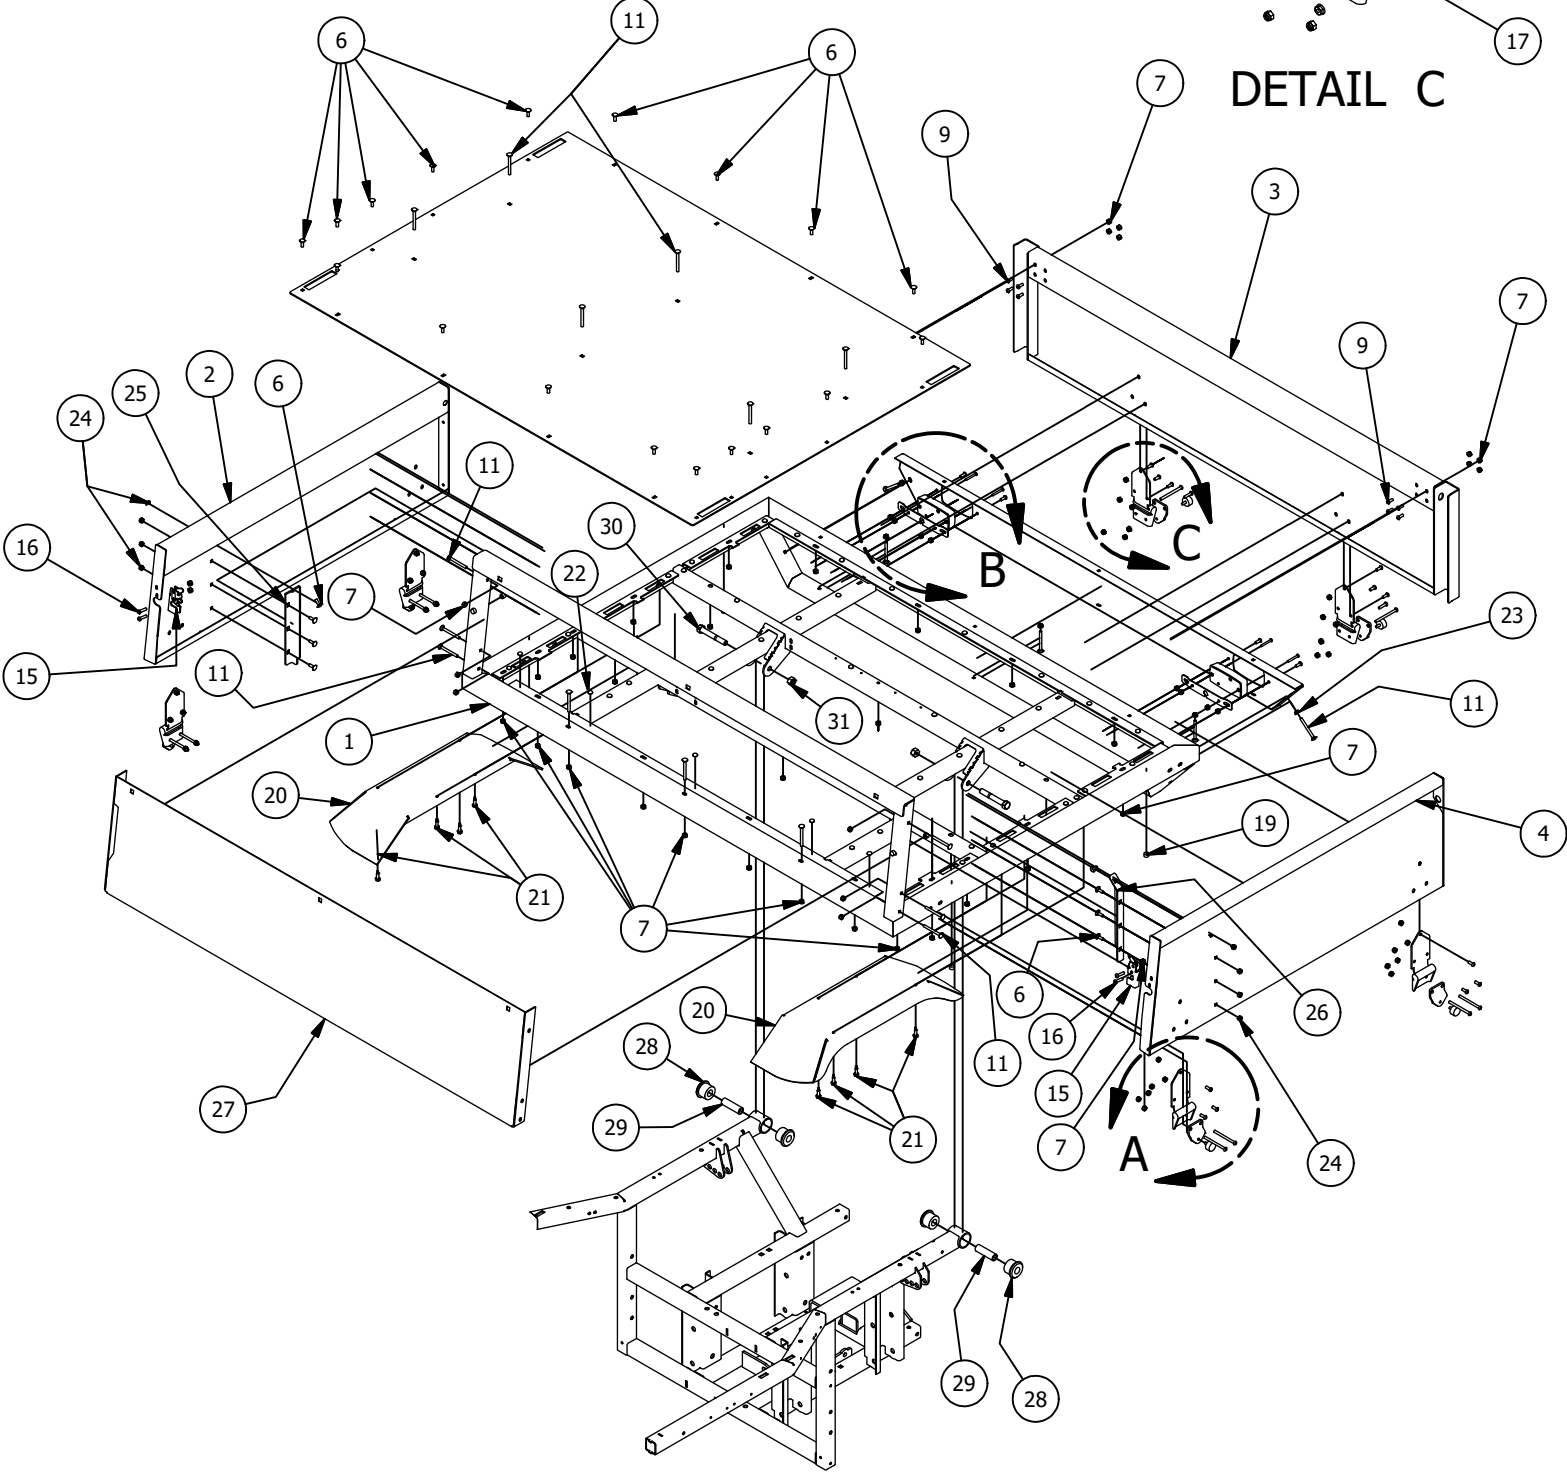

Versa Bed Assembly (Optional)

DETAIL B

DETAIL A

DETAIL C

Parts List			
ITEM	QTY	PART NUMBER	DESCRIPTION
1	1	770-9022-00	Short Flat Bed Frame Assembly 2021
2	1	760-1005-00	Short Flat Bed Truck Right Bed Panel Assy
3	1	726-4076-00	Truck Bed Tailgate Panel-AL
4	1	760-1003-00	Short Flat Bed Left Bed Panel Assy
5	1	726-4078-00	Truck Bed Taillight Panel-AL
6	26	618-1083-00	1/4-20 x 1" Carriage Bolt
7	83	613-8073-50	1/4-20 Nylon Insert Locknut BL
8	6	753-1012-00	Extended Bed Hinge
9	30	618-8064-50	1/4-20 x 5/8 Button Socket C/S
10	10	618-1055-50	1/4-20 x 3 Button C/S Black
11	20	618-2045-00	1/4-20 x 2 1/2 Carriage Bolt
12	2	688-1001-00	Tail/Brake Light Assembly
13	2	739-4460-60	Truck Bed Taillight Bracket
14	4	618-8070-00	10-24 1 1/2 Button Stainless Bolt
15	2	652-6000-00	Door Latch MTV
16	6	618-2037-50	1/4-20 X1 Button Socket C/S Black
17	6	739-4469-00	Truck Bed Side Gate Brkt
18	6	758-1000-00	Rubber Stops
19	8	729-1002-00	Bottom Bumper-Tailgate-2500
20	2	739-4509-00	Intimidator Versa Bed Fender
21	8	630-7040-00	1/4 x 1 Hex Head Tek Screw
22	48	658-6000-00	Self Adhesive Bumper
23	7	613-9001-00	1/4-20 Hex Flange Nuts Zinc W/Serrations
24	8	613-8073-00	1/4-20 Nylon Insert Locknut Zinc Orange Nylon
25	1	739-4482-00	Truck Bed Side Panel Gusset, Left
26	1	739-4483-00	Truck Bed Side Panel Gusset, Right
27	1	760-1012-00	Truck Front Panel Assembly
28	4	732-2000-00	Large MTV A-Arm Bushing
29	2	732-2001-00	Large MTV A-Arm Bushing Sleeve
30	2	618-2006-00	1/2" - 13X3-1/2" Hex Bolt Gr 5
31	2	613-6037-00	1/2-13 Nylon Insert Locknut