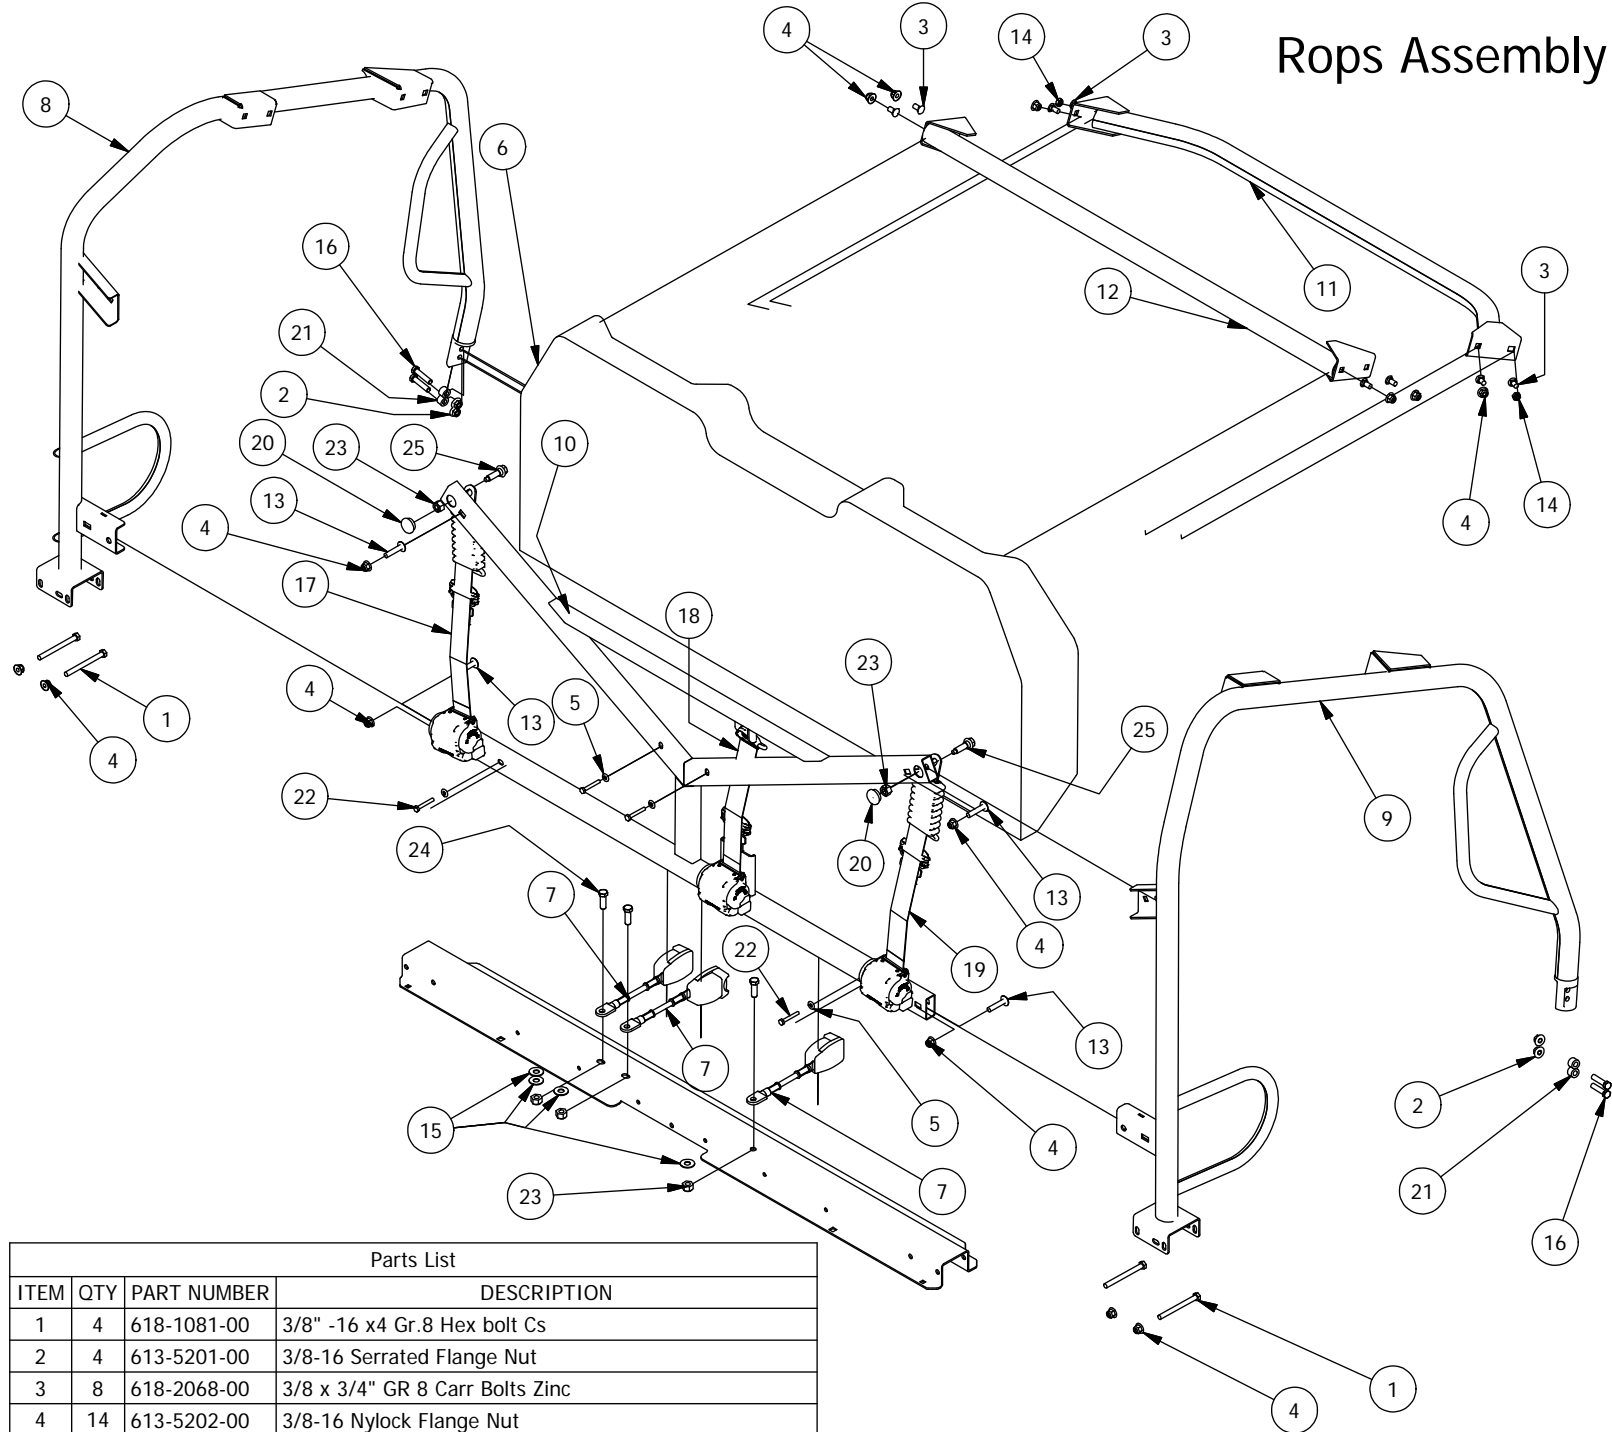

Kohler Diesel Engine

Parts List

ITEM	QTY	PART NUMBER	DESCRIPTION
1	1	739-3410-00	Diesel Engine Dipstick Brkt
2	1	764-2002-00	Throttle Cable-Kohler Diesel
3	1	618-8063-00	5/16-18 x 3/4 GR 5 Hex bolt Zinc
4	1	613-8047-00	5/16-18 Nylock HEX Nut
5	1	715-3000-00	Diesel Engine Package
6	1	715-3131-00	Alternator
7	1	715-3102-00	Oil Filter
8	1	715-3133-00	Belt
9	1	715-3114-00	Fuel Lift Pump
10	1	786-2006-00	Temperature Water Sender-Lg UTV
11	1	712-3004-00	Diesel Temp Sd/Sw Crush Washer
12	1	613-0062-00	M6-1.0 Hex Flange Nut w/ Serrations
13	1	724-2002-00	Diesel Oil Fill Adapter
14	1	719-5002-00	Diesel Oil Fill Grommet
15	1	786-1015-00	16 AWG Insulated Standard Copper Wire
16	1	764-2005-00	Cable Stop Assembly
17	1	785-1030-00	10W 30 Motor Oil 1.5 quarts

ROPS Assembly

Parts List

ITEM	QTY	PART NUMBER	DESCRIPTION
1	4	618-1081-00	3/8" -16 x4 Gr.8 Hex bolt Cs
2	4	613-5201-00	3/8-16 Serrated Flange Nut
3	8	618-2068-00	3/8 x 3/4" GR 8 Carr Bolts Zinc
4	14	613-5202-00	3/8-16 Nylock Flange Nut
5	4	619-4008-00	1/4 Lock Washer Zinc
6	1	771-2013-00	Seat Back With Head Rest and Intimidator Logo
7	3	671-0030-00	Seat Belt Latch
8	1	780-3012-00	ROPS Left Hoop Assy
9	1	780-3004-00	ROPS Right Hoop Assy
10	1	780-3002-00	ROPS K Brace Assy For Seat back w/ Integral Headrest
11	1	780-3008-00	ROPS Front Cross Brace Assy
12	1	780-3010-00	ROPS Rear Cross Brace Assy
13	4	618-2048-00	3/8" -16 x 1-3/4" G8 Carriage Bolt
14	2	613-2004-00	3/8"-16 Nyloc Jam Nut
15	4	619-8052-00	7/16 USS Flat Washer Zinc
16	4	618-2008-00	3/8"-16X1-3/4" Gr 8 C/S
17	1	771-1017-00	Seat Belt Assy-3 Point-Front Drivers Side
18	1	771-1016-00	Seat Belt Assy-3 Point-Center
19	1	771-1015-00	Seat Belt Assy-3 Point-Passengers Side
20	2	618-6067-00	Heyco 2713 Hole Plug
21	4	725-4005-00	Spacer, .75 O.D. x .400 I.D. x .500"L
22	4	618-2016-50	1/4-20 x 1-3/4" Hex Bolt
23	5	613-0026-00	7/16-20 Nylon Insert Locknut
24	3	618-2097-00	7/16-20 x 1-1/4 GR5 Hex Cap Screw
25	2	618-2096-00	7/16-20 x 1 3/8 GR5 Shoulder Bolt