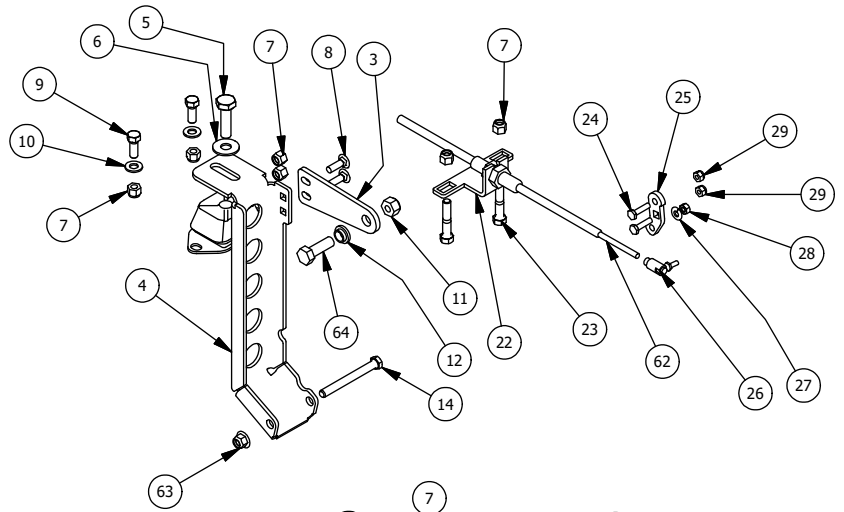

Diesel Engine Assembly

DETAIL A