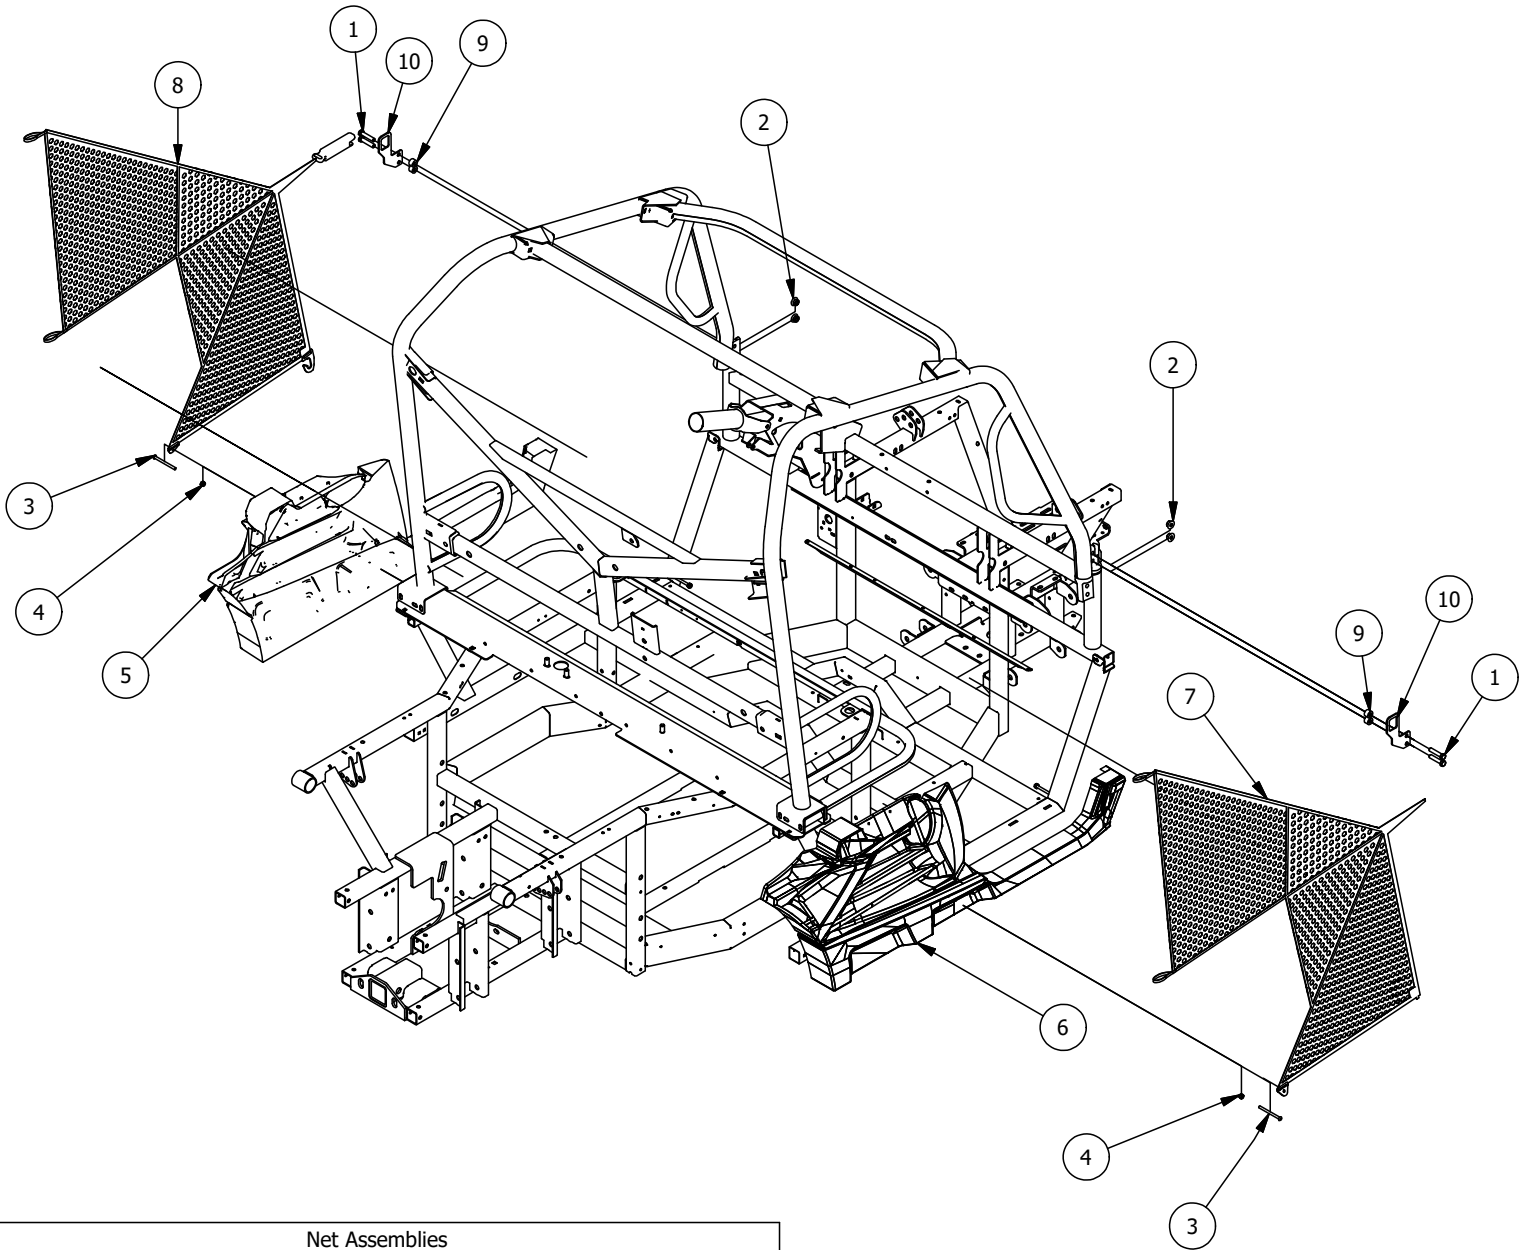

Safety Nets Assemblies

Net Assemblies

ITEM	QTY	PART NUMBER	DESCRIPTION
1	4	618-2008-00	3/8"-16X1-3/4" Gr 8 C/S
2	4	613-5201-00	3/8-16 Serrated Flange Nut
3	2	618-1055-50	1/4-20 x 3 Button C/S Black
4	4	613-8073-50	1/4-20 Nylon Insert Locknut BL
5	1	780-2030-10	Seat Panel Left-Large UTV-Blk
6	1	780-2025-10	Seat Panel Right-Large UTV-Blk
7	1	771-1011-00	Side Net - Right Side
8	1	771-1010-00	Side Net - Left Side
9	4	725-4005-00	Spacer, .75 O.D. x .400 I.D. x .500"L
10	2	739-4069-00	Front side net female buckle Mounting Brkt 2017