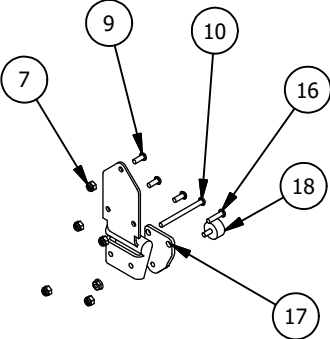

Versa Bed Assembly (Optional)

DETAIL B

DETAIL A

DETAIL C

Parts List			
ITEM	QTY	PART NUMBER	DESCRIPTION
1	1	770-9022-00	Short Flat Bed Frame Assembly 2021
2	1	760-1005-00	Short Flat Bed Truck Right Bed Panel Assy
3	1	726-4076-00	Truck Bed Tailgate Panel-AL
4	1	760-1003-00	Short Flat Bed Left Bed Panel Assy
5	1	726-4078-00	Truck Bed Taillight Panel-AL
6	26	618-1083-00	1/4-20 x 1" Carriage Bolt
7	83	613-8073-50	1/4-20 Nylon Insert Locknut BL
8	6	753-1012-00	Extended Bed Hinge
9	30	618-8064-50	1/4-20 x 5/8 Button Socket C/S
10	10	618-1055-50	1/4-20 x 3 Button C/S Black
11	20	618-2045-00	1/4-20 x 2 1/2 Carriage Bolt
12	2	688-1001-00	Tail/Brake Light Assembly
13	2	739-4460-60	Truck Bed Taillight Bracket
14	4	618-8070-00	10-24 1 1/2 Button Stainless Bolt
15	2	652-6000-00	Door Latch MTV
16	6	618-2037-50	1/4-20 X1 Button Socket C/S Black
17	6	739-4469-00	Truck Bed Side Gate Brkt
18	6	758-1000-00	Rubber Stops
19	8	729-1002-00	Bottom Bumper-Tailgate-2500
20	2	739-4509-00	Intimidator Versa Bed Fender
21	8	630-7040-00	1/4 x 1 Hex Head Tek Screw
22	48	658-6000-00	Self Adhesive Bumper
23	7	613-9001-00	1/4-20 Hex Flange Nuts Zinc W/Serrations
24	8	613-8073-00	1/4-20 Nylon Insert Locknut Zinc Orange Nylon
25	1	739-4482-00	Truck Bed Side Panel Gusset, Left
26	1	739-4483-00	Truck Bed Side Panel Gusset, Right
27	1	760-1012-00	Truck Front Panel Assembly
28	4	732-2000-00	Large MTV A-Arm Bushing
29	2	732-2001-00	Large MTV A-Arm Bushing Sleeve
30	2	618-2006-00	1/2" - 13X3-1/2" Hex Bolt Gr 5
31	2	613-6037-00	1/2-13 Nylon Insert Locknut