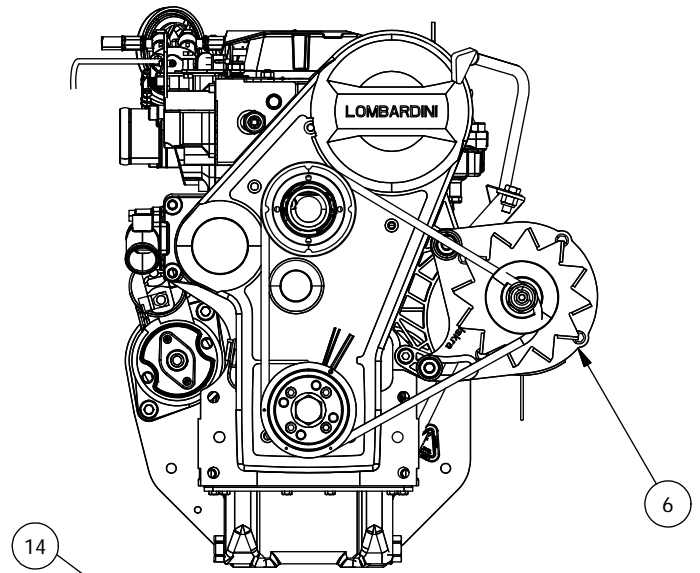

Kohler Diesel Engine

Parts List

ITEM	QTY	PART NUMBER	DESCRIPTION
1	1	739-3410-00	Diesel Engine Dipstick Brkt
2	1	764-2002-00	Throttle Cable-Kohler Diesel
3	1	618-8063-00	5/16-18 x 3/4 GR 5 Hex bolt Zinc
4	1	613-8047-00	5/16-18 Nylock HEX Nut
5	1	715-3000-00	Diesel Engine Package
6	1	715-3131-00	Alternator
7	1	715-3102-00	Oil Filter
8	1	715-3133-00	Belt
9	1	715-3114-00	Fuel Lift Pump
10	1	786-2006-00	Temperature Water Sender-Lg UTV
11	1	712-3004-00	Diesel Temp Sd/Sw Crush Washer
12	1	613-0062-00	M6-1.0 Hex Flange Nut w/ Serrations
13	1	724-2002-00	Diesel Oil Fill Adapter
14	1	719-5002-00	Diesel Oil Fill Grommet
15	1	786-1015-00	16 AWG Insulated Standard Copper Wire
16	1	764-2005-00	Cable Stop Assembly
17	1	785-1030-00	10W 30 Motor Oil 1.5 quarts