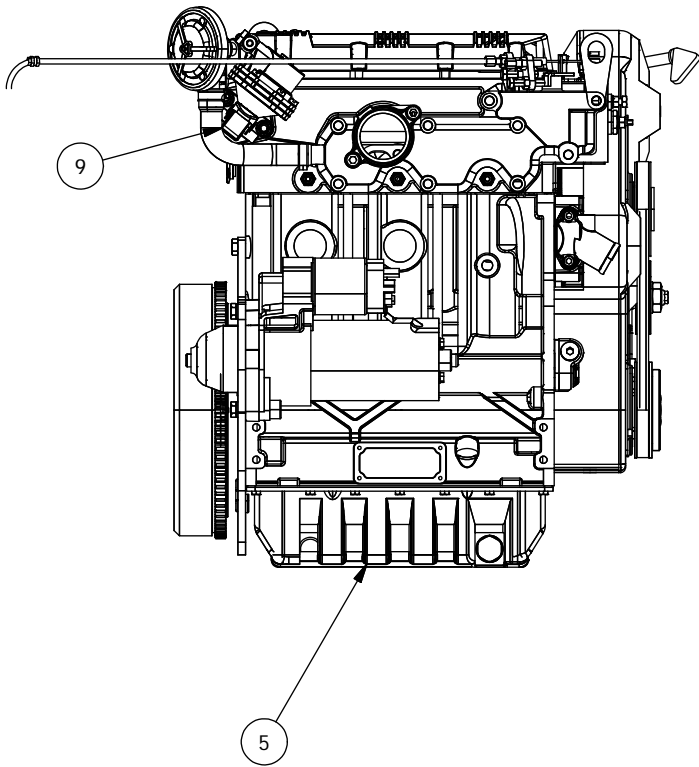

Kohler Diesel Engine

Parts List

ITEM	QTY	PART NUMBER	DESCRIPTION
1	1	739-3410-00	Diesel Engine Dipstick Brkt
2	1	764-2002-00	Throttle Cable-Kohler Diesel
3	1	618-8063-00	5/16-18 x 3/4 GR 5 Hex bolt Zinc
4	1	613-8047-00	5/16-18 Nylock HEX Nut
5	1	715-3000-00	Diesel Engine Package
6	1	715-3131-00	Alternator
7	1	715-3102-00	Oil Filter
8	1	715-3133-00	Belt
9	1	715-3114-00	Fuel Lift Pump
10	1	786-2006-00	Temperature Water Sender-Lg UTV
11	1	712-3004-00	Diesel Temp Sd/Sw Crush Washer
12	1	613-0062-00	M6-1.0 Hex Flange Nut w/ Serrations
13	1	724-2002-00	Diesel Oil Fill Adapter
14	1	719-5002-00	Diesel Oil Fill Grommet
15	1	786-1015-00	16 AWG Insulated Standard Copper Wire
16	1	764-2005-00	Cable Stop Assembly
17	1	785-1030-00	10W 30 Motor Oil 1.5 quarts