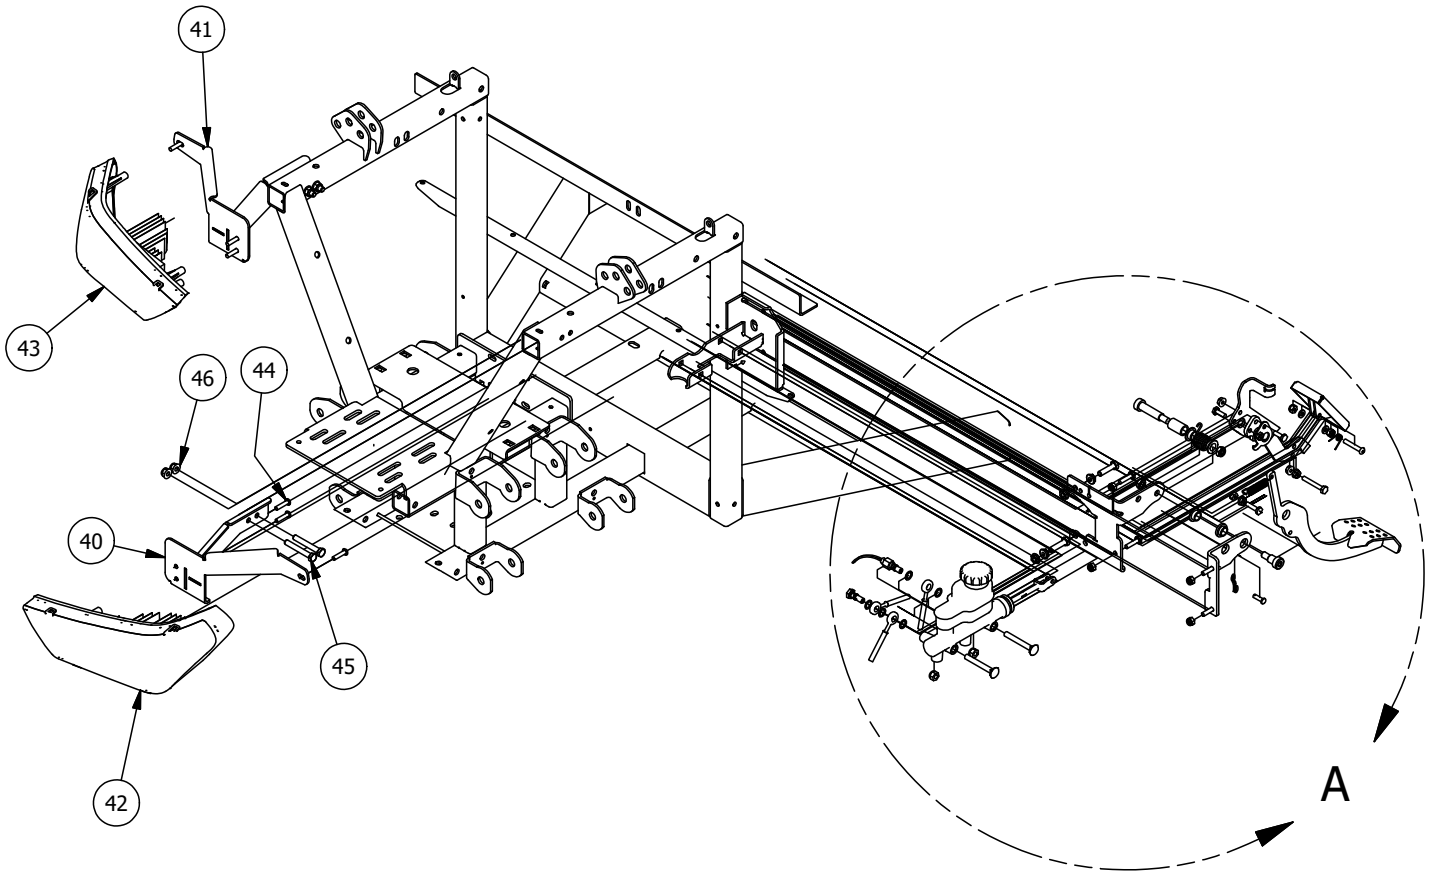

Lights and Brake Assemblies

DETAIL A

Lights and Brake Assemblies			
ITEM	QTY	PART NUMBER	DESCRIPTION
1	4	613-9002-00	5/16-18 Hex Flange Nuts Zinc w/Serations
2	2	618-2019-00	5/16" - 18 X 2-1/2" Carriage Bolt
3	2	613-8047-00	5/16-18 Nylock HEX Nut
4	1	716-1000-00	Master Cylinder, Dual Cylinder
5	1	716-1017-00	Banjo Bolt-Double-10mm-1.0
6	1	777-1011-00	Brake Switch-Banjo-2012
7	5	616-1025-00	10 mm copper crush washer
8	1	716-3004-00	Brake Line-MC to Rear T-Lg UTV
9	1	716-3002-00	Brake Line Front Left-Lg UTV
10	1	716-3000-00	Brake Line Front Right-Lg UTV
11	1	739-4202-00	Brake Pedal Bracket-Right-2500
12	1	716-2012-00	Brake Pedal Assy-Large UTV
13	1	739-4200-00	Brake Pedal Bracket Left-2500
14	3	632-5000-00	1/2 IDx 5/8 x 5/16 OIB Bushing
15	1	613-2004-00	3/8"-16 Nyloc Jam Nut
16	1	732-2003-00	Bushing, Oil Impregnated
17	1	618-6064-00	12"X1-3/4" Shoulder Bolt
18	1	725-1009-00	Pedal Spring Spacer LRG UTV 1-1/8 spacer
19	1	734-2002-00	Spring-Accelerator Pedal
20	1	620-1000-00	Clevis Pin, 1/4" x 3/4"
21	1	620-1002-00	Bow Tie Clip
22	1	755-1004-00	Accelerator Pedal Assy-LG UTV
23	1	734-2000-00	Spring-Park Brake
24	1	739-4215-00	Accel Pedal Lever
25	1	739-4216-00	Accel Pedal Spring Anchor
26	1	725-1007-00	Accel Pedal Spacer
27	1	785-1020-00	Break Fluid DOT3 .3 quarts
28	5	618-4007-00	1/4-20 x 1 Grade 5 Hex bolts Zinc
29	5	613-9001-00	1/4-20 Hex Flange Nuts Zinc W/Serrations
30	5	613-8073-00	1/4-20 Nylon Insert Locknut Zinc Orange Nylon
31	1	618-6062-00	1/2" x 5/8" Soc. Shoulder Bolt
32	1	613-2004-00	3/8"-16 Nyloc Jam Nut
33	2	618-2029-00	5/16" x 1-1/4" Hex C/S Gr 5
34	1	618-2016-50	1/4-20 x 1-3/4" Hex Bolt
35	1	618-2038-50	1/4-20 X1-1/2" BH Socket Scr Blk
36	2	613-8073-50	1/4-20 Nylon Insert Locknut BL
37	2	619-4012-00	.255 ID x .500 OD x .075 Thick TFE Washer
38	1	734-2003-00	Spring-Accelerator Pedal Assy
39	2	618-8052-00	1/4-20 x 3/4 Grade 5 Hex bolts Zinc
40	1	770-3371-00	2018 Uniq Headlight Left Mounting Bracket Assembly
41	1	770-3372-00	2018 Uniq Headlight Right Mounting Bracket Assembly
42	1	786-0039-00	Headlight Assembly Left MY2018
43	1	786-0040-00	Headlight Assembly Right MY2018
44	6	618-2037-50	1/4-20 X1 Button Socket C/S Black
45	4	618-2034-00	5/16" x 2-1/4" Hex Hd Cap Scr.
46	4	613-8049-00	5/16-18 Nylon Insert Flange Nut Zinc Orange Nylon