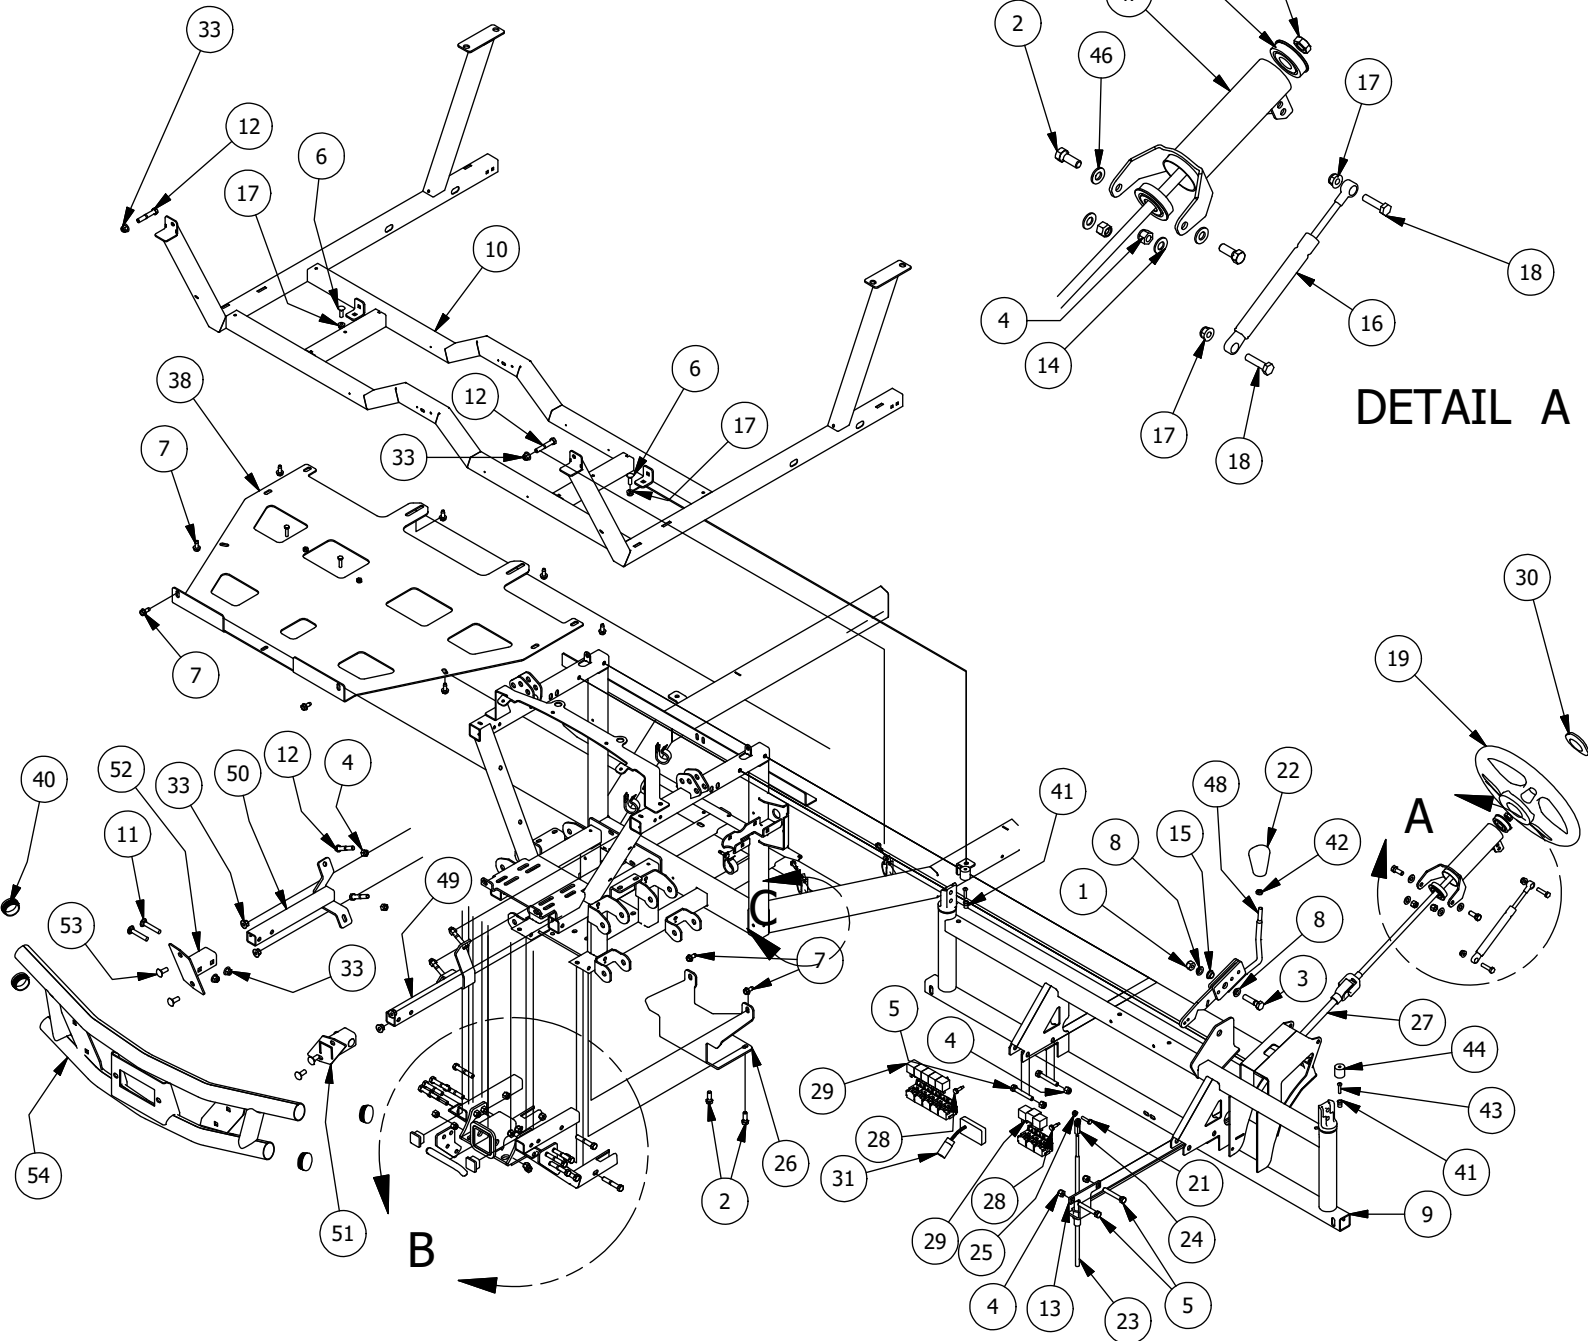

DETAIL A

Dash & Grill Assemblies			
ITEM	QTY	PART NUMBER	DESCRIPTION
1	1	613-6037-00	1/2-13 Nylon Insert Locknut
2	4	618-6049-00	3/8-16 X 1 GR 5 Hex Bolts Zinc
3	1	618-5049-00	1/2-13 x 2 GR5 Hex Bolt Zinc
4	26	613-5041-00	3/8-16 Nylon Insert Locknut
5	4	618-2069-00	3/8" - 16 X 2-1/2" Hex Hd Cap Screw
6	6	618-8065-00	5/16-18 x 1 Carriage Bolt
7	11	618-2021-00	5/16" - 18 3/4" Ind Hex Washr Hd - Type F
8	2	732-2003-00	Bushing, Oil Impregnated
9	1	770-3002-00	Dash Support Assy
10	1	770-3000-00	Floor Board Support Assy
11	8	618-2023-00	3/8"-16 x 2-1/4" Carriage Bolt
12	18	618-2022-00	3/8" - 16 X 2-1/4" Hex Bolt
13	1	739-3364-60	Upper Shift Cable Bracket
14	2	619-0012-00	3/8 ID x 1/8 Plastic Washer
15	1	632-5000-00	1/2 IDx 5/8 x 5/16 OIB Bushing
16	1	735-2005-00	Tilt Steering Gas Spring
17	9	613-8049-00	5/16-18 Nylon Insert Flange Nut Zinc Orange Nylon
18	2	618-1077-00	5/16 x 1-1/4 G8 Zn Hex Bolt
19	2	722-2500-00	Steering Wheel Large UTV
20	2	720-4060-00	Steering Column Bearing
21	5	618-4007-00	1/4-20 x 1 Grade 5 Hex bolts Zinc
22	1	745-2004-00	2018 Shift Lever Knob, Team Transmission
23	1	764-2004-00	Gear Shift Cable-Large UTV
24	1	799-1002-00	1/4-28, Right Hand Thread Heim
25	3	613-8073-00	1/4-20 Nylon Insert Locknut Zinc Orange Nylon
26	1	726-3210-00	Brush Guard Skid Plate
27	1	737-5002-00	Steering Shaft Assembly-Large UTV
28	10	630-7040-00	1/4 x 1 Hex Head Tek Screw
29	8	786-0005-00	12 Volt Cube Relay
30	1	722-2502-00	Steering Wheel Cap-Hurricane
31	1	786-2002-00	PMW Controller, Team Rear Diff
32	1	737-5003-00	Steering Shaft Wheel Nut
33	10	613-5202-00	3/8-16 Nylock Flange Nut
34	1	793-3210-00	Front Receiver Assembly
35	2	739-4401-60	Front Receiver Gusset Intimidator
36	2	703-4401-60	Front Receiver Bottom Tube Intimidator
37	5	672-9000-00	1/2 EPDM Cushion Clamp
38	1	726-4012-00	Skid Plate Front - Kohler 750 EFI/Diesel/TGB Crew
39	2	714-1002-00	1-1/4"x1-1/4" Black Tube Plug
40	4	614-3410-00	1-3/4" Round Tubing Plug
41	2	619-0026-00	Rivnut 1/4-20 Steel
42	1	613-6051-00	3/8-24 Hex Nut Zinc
43	2	618-2037-50	1/4-20 X1 Button Socket C/S Black
44	2	729-1000-00	Hood Rest Bumper-Lg UTV
45	1	793-3212-00	Hitch Pin
46	2	619-0057-50	3/8 Flat Washer Black Zinc
47	1	731-1200-00	Steering Column Assy- Large UTV
48	1	769-3000-00	Shift Lever Assembly 2500 Series
49	1	790-2502-00	TGB 1000 Front Bumper Left Frame Mounting Bracket Assembly
50	1	790-2503-00	TGB 1000 Front Bumper Right Frame Mounting Bracket Assembly
51	1	770-3373-00	2018 Front Bumper Left Frame Mounting Bracket Assembly
52	1	770-3374-00	2018 Front Bumper Right Frame Mounting Bracket Assembly
53	4	618-2011-00	3/8 - 16 X 1" Carriage Bolt
54	1	770-3382-00	Intimidator 2018 Front Bumper Assembly