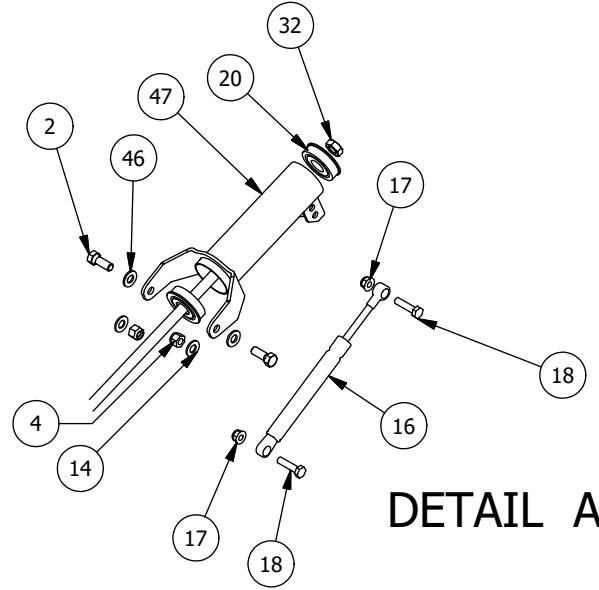

DETAIL C

DETAIL A