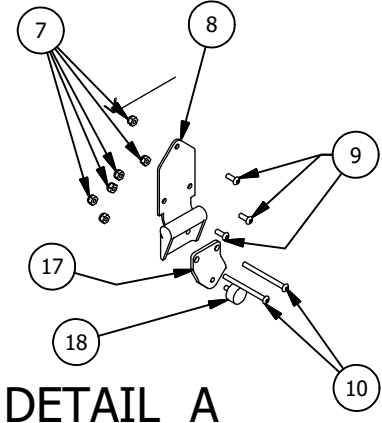

Versa Bed Assembly (Optional)

DETAIL B

DETAIL A