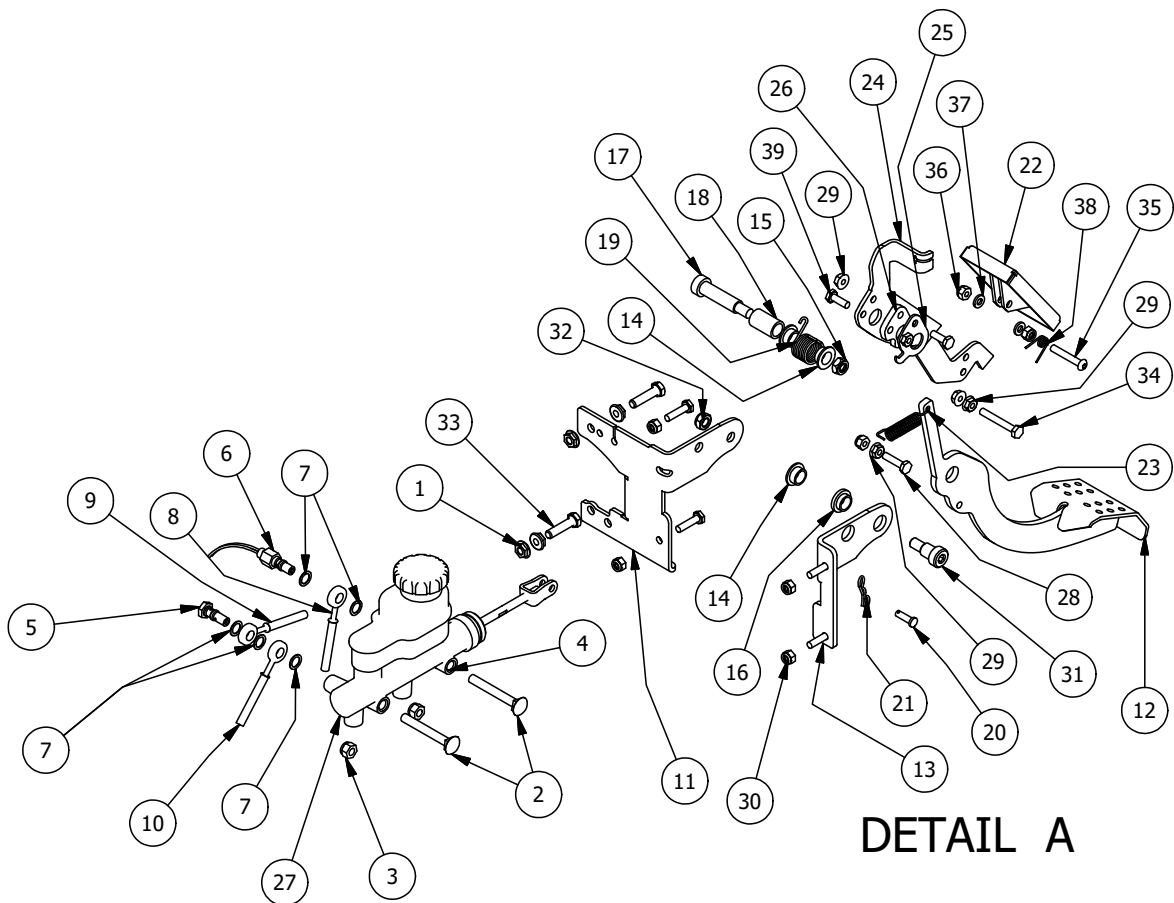

Lights and Brake Assemblies

DETAIL A

Lights and Brake Assemblies			
ITEM	QTY	PART NUMBER	DESCRIPTION
1	4	613-9002-00	5/16-18 Hex Flange Nuts Zinc w/Serations
2	2	618-2019-00	5/16" - 18 X 2-1/2" Carriage Bolt
3	2	613-8047-00	5/16-18 Nylock HEX Nut
4	1	716-1000-00	Master Cylinder, Dual Cylinder
5	1	716-1017-00	Banjo Bolt-Double-10mm-1.0
6	1	777-1011-00	Brake Switch-Banjo-2012
7	5	616-1025-00	10 mm copper crush washer
8	1	716-3004-00	Brake Line-MC to Rear T-Lg UTV
9	1	716-3002-00	Brake Line Front Left-Lg UTV
10	1	716-3000-00	Brake Line Front Right-Lg UTV
11	1	739-4202-00	Brake Pedal Bracket-Right-2500
12	1	716-2012-00	Brake Pedal Assy-Large UTV
13	1	739-4200-00	Brake Pedal Bracket Left-2500
14	3	632-5000-00	1/2 IDx 5/8 x 5/16 OIB Bushing
15	1	613-2004-00	3/8"-16 Nyloc Jam Nut
16	1	732-2003-00	Bushing, Oil Impregnated
17	1	618-6064-00	12"X1-3/4" Shoulder Bolt
18	1	725-1009-00	Pedal Spring Spacer LRG UTV 1-1/8 spacer
19	1	734-2002-00	Spring-Accelerator Pedal
20	1	620-1000-00	Clevis Pin, 1/4" x 3/4"
21	1	620-1002-00	Bow Tie Clip
22	1	755-1004-00	Accelerator Pedal Assy-LG UTV
23	1	734-2000-00	Spring-Park Brake
24	1	739-4215-00	Accel Pedal Lever
25	1	739-4216-00	Accel Pedal Spring Anchor
26	1	725-1007-00	Accel Pedal Spacer
27	1	785-1020-00	Break Fluid DOT3 .3 quarts
28	5	618-4007-00	1/4-20 x 1 Grade 5 Hex bolts Zinc
29	5	613-9001-00	1/4-20 Hex Flange Nuts Zinc W/Serrations
30	5	613-8073-00	1/4-20 Nylon Insert Locknut Zinc Orange Nylon
31	1	618-6062-00	1/2" x 5/8" Soc. Shoulder Bolt
32	1	613-2004-00	3/8"-16 Nyloc Jam Nut
33	2	618-2029-00	5/16" x 1-1/4" Hex C/S Gr 5
34	1	618-2016-50	1/4-20 x 1-3/4" Hex Bolt
35	1	618-2038-50	1/4-20 X1-1/2" BH Socket Scr Blk
36	2	613-8073-50	1/4-20 Nylon Insert Locknut BL
37	2	619-4012-00	.255 ID x .500 OD x .075 Thick TFE Washer
38	1	734-2003-00	Spring-Accelerator Pedal Assy
39	2	618-8052-00	1/4-20 x 3/4 Grade 5 Hex bolts Zinc
40	1	770-3371-00	2018 Uniq Headlight Left Mounting Bracket Assembly
41	1	770-3372-00	2018 Uniq Headlight Right Mounting Bracket Assembly
42	1	786-0039-00	Headlight Assembly Left MY2018
43	1	786-0040-00	Headlight Assembly Right MY2018
44	6	618-2037-50	1/4-20 X1 Button Socket C/S Black
45	4	618-2034-00	5/16" x 2-1/4" Hex Hd Cap Scr.
46	4	613-8049-00	5/16-18 Nylon Insert Flange Nut Zinc Orange Nylon