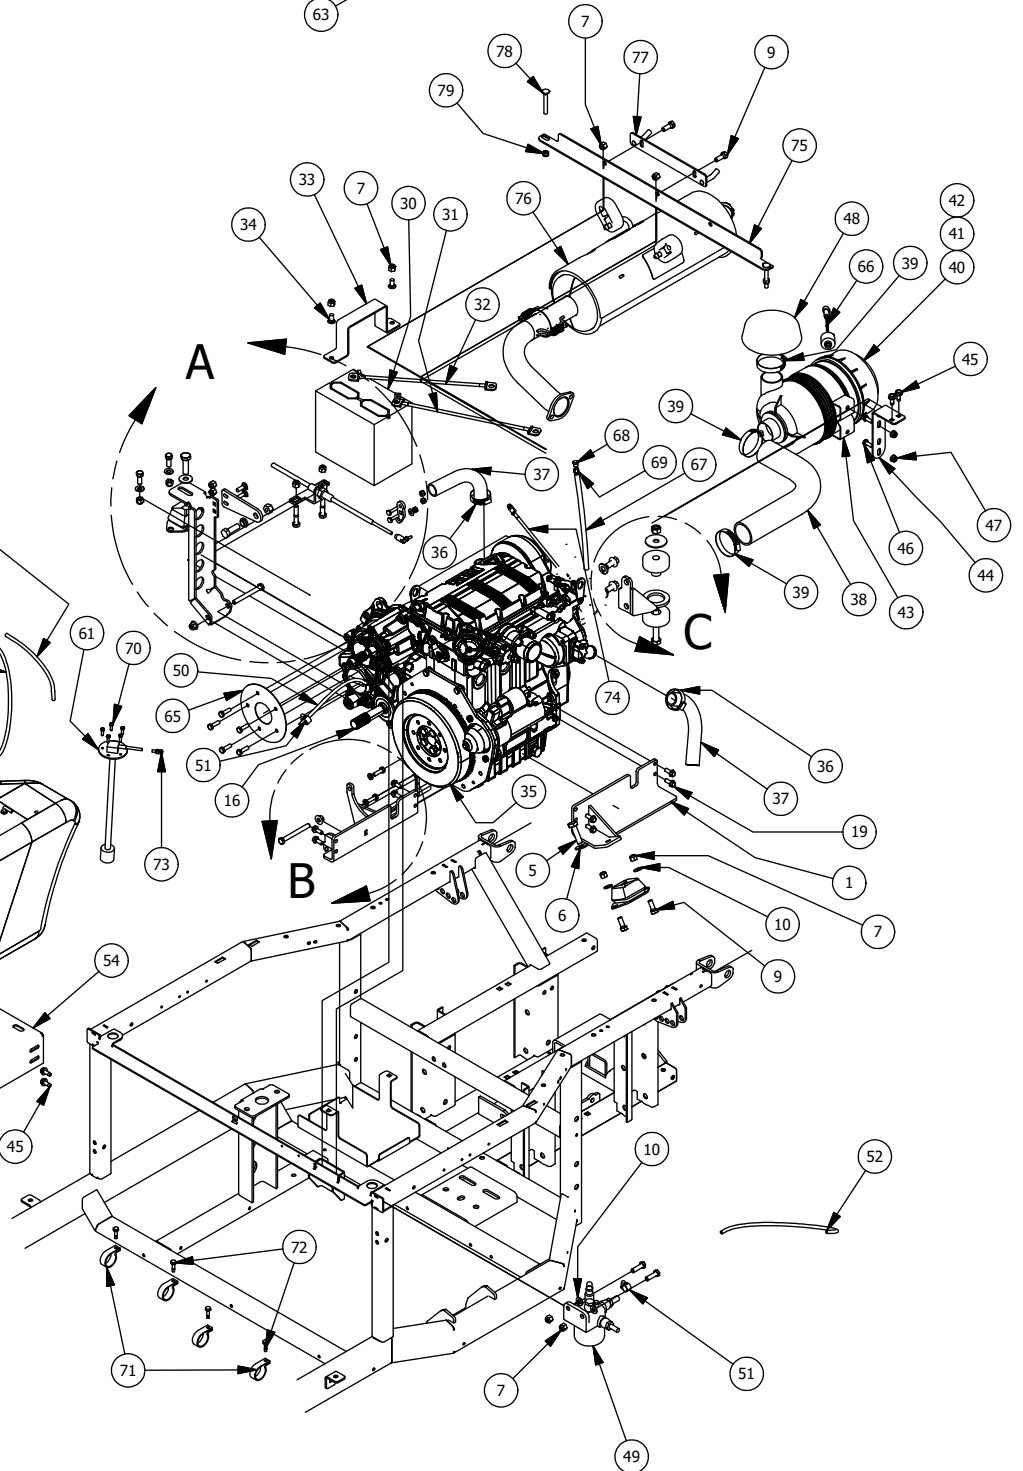

DETAIL C

Diesel Engine Assembly-1			
ITEM	QTY	PART NUMBER	DESCRIPTION
1	1	739-2074-00	Left Diesel Engine Arm Assy
2	1	739-2076-00	Diesel/Transmission Bracket/Assy
3	1	739-3390-60	Upper Transmission Mount Tab
4	1	739-3378-00	Team Trans Right Mounting
5	2	618-2084-00	M12 X 1.75 X 45MM Hex Tap Bolt
6	2	619-5010-00	.565 IDx 1.25 ODX 0.95 Washer
7	14	613-5041-00	3/8-16 Nylon Insert Locknut
8	2	618-8065-00	5/16-18 x 1 Carriage Bolt
9	6	618-6049-00	3/8-16 X 1 GR 5 Hex Bolts Zinc
10	6	619-0057-50	3/8 Flat Washer Black Zinc
11	2	613-6037-00	1/2-13 Nylon Insert Locknut
12	1	732-2004-00	Bushing, Oil Impregnated 1/2" ID
13	1	613-5201-00	3/8-16 Serrated Flange Nut
14	2	618-2025-00	3/8" -16 X 3-1/2" hex C/S-Gr5
15	1	739-4006-00	Diesel Rear Motor Arm Assembly
16	1	737-3000-00	Transmission
17	1	618-2006-00	1/2" - 13X3-1/2" Hex Bolt Gr 5
18	1	619-0060-00	1/2 Washer Zinc
19	8	618-6073-00	M8x1.25x20mm Hex Washer Hd MS
20	2	619-5007-00	1/2 Lock Washer Zinc
21	2	618-2086-00	M12x1.75x25mm Hex Tap Bolt
22	1	739-3366-60	Lower Shift Cable Bracket
23	2	618-2024-00	3/8 -16 X 2" Hex Bolt
24	2	618-4007-00	1/4-20 x 1 Grade 5 Hex bolts Zinc
25	1	739-3376-60	Team Trans Shift Lever Ext
26	1	710-1038-00	1/4" X 28 Quick Disc. Rod End
27	1	619-4008-00	1/4 Lock Washer Zinc
28	1	613-0028-00	1/4-28 Hex Nut
29	2	613-8073-00	1/4-20 Nylon Insert Locknut Zinc Orange Nylon
30	1	768-1002-00	12 Volt Battery-Diesel
31	1	764-2500-00	Positive Battery Cable 4Ga.
32	1	764-2502-00	Negative Battery Cable, 4Ga.
33	1	757-3002-00	Diesel Batt Strap
34	2	618-2068-00	3/8 x 3/4" GR 8 Carr Bolts Zinc
35	1	715-3000-00	Diesel Engine Package
36	2	772-2018-00	ABA 32-44mm x 12mm Wide Hose Clamp
37	2	751-3000-00	Coolant Hose 1" ID X 1.25 OD
38	1	736-2005-00	Intake Adapter Hose-Diesel
39	3	672-9052-00	1-9/16 to 2-1/2 Hose Clamp
40	1	763-1001-00	Air Filter
41	1	763-1002-00	Air Box Cap
42	1	763-3000-00	Air Box Assembly
43	1	772-1100-00	Air Canister Clamp
44	1	739-3370-00	Air Filter Bracket
45	6	618-2021-00	5/16" - 18 3/4" Ind Hex Washr Hd - Type F
46	7	618-8063-00	5/16-18 x 3/4 GR 5 Hex bolt Zinc
47	3	613-8049-00	5/16-18 Nylon Insert Flange Nut Zinc Orange Nylon
48	1	763-2012-00	Rain Cap- Air Filter
49	1	ED0021752880-S	Diesel Engine Fuel Filter
50	1	751-1014-00	8 ft.-1/4 Fuel Line - Low Perm
51	5	672-8067-00	Hose Clamp No. 4 - 7/32 - 5/8
52	1	751-1016-00	8 ft.-3/16" Hose
53	1	767-2001-00	Fuel Tank-Diesel Engine
54	1	739-2543-00	Universal Lower Fuel Tank Mounting Bracket
55	1	767-2010-00	UTV Green Diesel Tank Cap Non-Venting
56	1	739-2059-60	Upper Fuel Tank Support Brkt
57	1	618-2034-00	5/16" x 2-1/4" Hex Hd Cap Scr.
58	7	619-8051-00	5/16 Lockwasher Zinc
59	7	618-1080-00	5/16-18 x 1" GR 8 Hex bolt
60	1	732-1014-00	Engine Vibration Mount
61	1	786-2004-00	Fuel Sender
62	1	764-2004-00	Gear shift Cable-Large UTV
63	1	613-5202-00	3/8-16 Nylock Flange Nut
64	1	630-7044-00	1/2-13x 1.2" Hex Tap Bolt
65	1	726-3254-00	Diesel Transmission Washer
66	1	763-3006-00	Filter Restriction Switch
67	1	751-1018-00	5/16 ID 7/16 OD Hose
68	1	724-1045-00	Breather Plug Threaded
69	1	772-1001-00	5/16 Spring Hose Clamp
70	5	618-2105-00	10-32 x 5/8" Indented hex Head machine Screw
71	4	672-9050-00	3/4 EPDM Cushion Clamp
72	4	630-7040-00	1/4 x 1 Hex Head Tek Screw
73	1	613-0008-00	Male Push on Terminal
74	1	664-0040-00	14" Battery Cable 2 Gauge
75	1	739-4520-00	800 cc Muffler Frame Bracket
76	1	715-3218-00	Diesel UTV Exhaust System 2019
77	1	770-3340-00	800cc Muffler Mounting Bracket Assembly
78	2	618-2019-00	5/16" - 18 X 2-1/2" Carriage Bolt
79	2	613-8047-00	5/16-18 Nylock HEX Nut