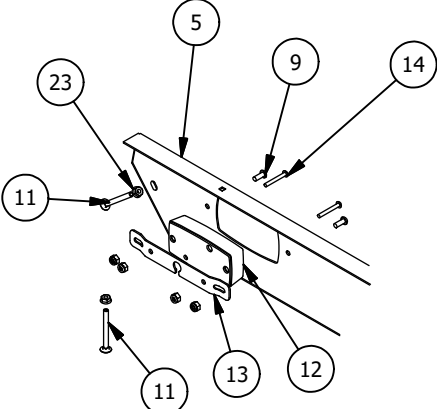

Versa Bed Assembly (Optional)

DETAIL B

DETAIL A