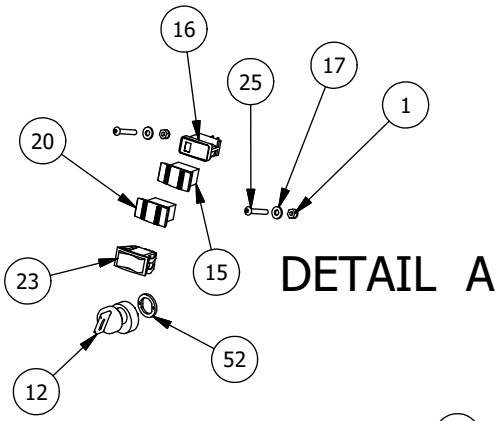

Plastics Assembly

Plastics Assembly			
ITEM	QTY	PART NUMBER	DESCRIPTION
1	27	613-8073-50	1/4-20 Nylon Insert Locknut BL
2	23	618-2037-50	1/4-20 X1 Button Socket C/S Black
3	1	780-2011-10	Upper Front Fender Flare-Left
4	1	780-2010-10	Front Firewall-Large UTV-Black
5	1	780-2020-00	Center Seat Panel-Large UTV-Or
6	2	759-2000-00	Hood-Orange
7	1	780-2030-10	Seat Panel Left-Large UTV-Blk
8	1	780-2025-10	Seat Panel Right-Large UTV-Blk
9	1	780-2050-10	Lower Front Fender Flare-Right
10	1	780-2055-10	Lower Front Fender Flare-Left
11	9	618-4007-00	1/4-20 x 1 Grade 5 Hex bolts Zinc
12	1	777-1001-00	Ignition Switch 2018_No Acc.
13	1	677-2075-00	12 Volt Auxilliary Plug
14	1	780-2015-10	Floor Board-Large UTV-Black
15	1	786-2034-00	Head Light Hi/off/Low Beam Sw.
16	1	786-2038-00	4WD Switch
17	26	619-0010-50	1/4 Flat Washer Black
18	2	653-5010-00	Hood Hinge
19	8	630-2050-00	M5-.8 x 10 Pan Phil M/S Zinc
20	1	786-2030-00	Differential Lock Switch
21	1	726-3242-00	Firewall Mount Brkt
22	6	729-1002-00	Buttom Bumper-Tailgate-2500
23	1	786-2036-00	Dump Bed Up/Down Switch
24	1	786-2012-00	Wiring Harness_LG UTV-Diesel
25	15	618-2038-50	1/4-20 X1-1/2" BH Socket Scr Blk
26	15	619-0023-00	5/16 flat Washer 18-8 SS
27	30	618-6065-00	AUEVCO P/N 17216 HOLE PLUG BLACK
28	29	630-7040-00	1/4 x 1 Hex Head Tek Screw
29	1	780-2020-20	Center Seat Panel-Large UTV-Gr
30	1	780-2020-80	Center Seat Panel-2500-Camo
31	1	780-2020-40	Center Seat Panel-2500-Charco
32	1	759-2000-20	Hood-OD Green
33	1	759-2000-80	Hood-Camo
34	1	759-2000-40	Hood-Matallic Black
35	2	729-1006-00	Seat Pin Frame Guard-3x3.125"
36	1	736-2002-00	Break Pedal Boot-Lg UTV
37	1	736-2000-00	Shift Lever Boot-Large UTV
38	4	714-1004-00	1-1/4"x1-1/4" Black Tube Plug
39	1	793-3212-00	Hitch Pin
40	9	613-8073-00	1/4-20 Nylon Insert Locknut Zinc Orange Nylon
41	5	613-9001-00	1/4-20 Hex Flange Nuts Zinc W/Serrations
42	1	752-1015-00	Glove Box Latch Assembly
43	1	780-2120-10	2018 Front Grill
44	9	618-8056-00	10-24 x 1/2 Button Socket C/S 18-8 SS
45	9	613-5019-00	10-24 Nylon Insert Locknut
46	9	618-8064-50	1/4-20 x 5/8 Button Socket C/S
47	1	780-2228-10	Small Display Dash
48	1	786-2039-00	3"x4" Display
49	1	726-3303-00	Intimidator 2018 Grill Logo
50	1	726-3301-00	Intimidator 2018 Grill Plate
51	3	780-2220-00	Cup Holder
52	1	726-4512-00	ignition switch lock ring