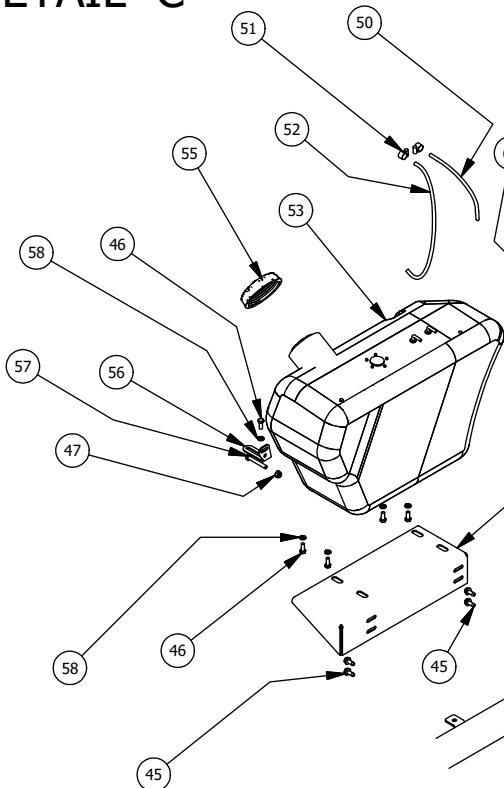

Diesel Engine Assembly

DETAIL A

DETAIL B

DETAIL C

Diesel Engine Assembly-1			
ITEM	QTY	PART NUMBER	DESCRIPTION
1	1	739-2074-00	Left Diesel Engine Arm Assy
2	1	739-2076-00	Diesel/Transmission Bracket/Assy
3	1	739-3390-60	Upper Transmission Mount Tab
4	1	739-3378-00	Team Trans Right Mounting
5	2	618-2084-00	M12 X 1.75 X 45MM Hex Tap Bolt
6	2	619-5010-00	.565 IDx 1.25 ODX 0.95 Washer
7	14	613-5041-00	3/8-16 Nylon Insert Locknut
8	2	618-8065-00	5/16-18 x 1 Carriage Bolt
9	6	618-6049-00	3/8-16 X 1 GR 5 Hex Bolts Zinc
10	6	619-0057-50	3/8 Flat Washer Black Zinc
11	2	613-6037-00	1/2-13 Nylon Insert Locknut
12	1	732-2004-00	Bushing, Oil Impregnated 1/2" ID
13	1	613-5201-00	3/8-16 Serrated Flange Nut
14	2	618-2025-00	3/8" -16 X 3-1/2" hex C/S-Gr5
15	1	739-4006-00	Diesel Rear Motor Arm Assembly
16	1	737-3000-00	Transmission
17	1	618-2006-00	1/2" - 13X3-1/2" Hex Bolt Gr 5
18	1	619-0060-00	1/2 Washer Zinc
19	8	618-6073-00	M8x1.25x20mm Hex Washer Hd MS
20	2	619-5007-00	1/2 Lock Washer Zinc
21	2	618-2086-00	M12x1.75x25mm Hex Tap Bolt
22	1	739-3366-60	Lower Shift Cable Bracket
23	2	618-2024-00	3/8 -16 X 2" Hex Bolt
24	2	618-4007-00	1/4-20 x 1 Grade 5 Hex bolts Zinc
25	1	739-3376-60	Team Trans Shift Lever Ext
26	1	710-1038-00	1/4" X 28 Quick Disc. Rod End
27	1	619-4008-00	1/4 Lock Washer Zinc
28	1	613-0028-00	1/4-28 Hex Nut
29	2	613-8073-00	1/4-20 Nylon Insert Locknut Zinc Orange Nylon
30	1	768-1002-00	12 Volt Battery-Diesel
31	1	764-2500-00	Positive Battery Cable 4Ga.
32	1	764-2502-00	Negative Battery Cable, 4Ga.
33	1	757-3002-00	Diesel Batt Strap
34	2	618-2068-00	3/8 x 3/4" GR 8 Carr Bolts Zinc
35	1	715-3000-00	Diesel Engine Package
36	2	772-2018-00	ABA 32-44mm x 12mm Wide Hose Clamp
37	2	751-3000-00	Coolant Hose 1" ID X 1.25 OD
38	1	736-2005-00	Intake Adapter Hose-Diesel
39	3	672-9052-00	1-9/16 to 2-1/2 Hose Clamp
40	1	763-1001-00	Air Filter
41	1	763-1002-00	Air Box Cap
42	1	763-3000-00	Air Box Assembly
43	1	772-1100-00	Air Canister Clamp
44	1	739-3370-00	Air Filter Bracket
45	6	618-2021-00	5/16" - 18 3/4" Ind Hex Washr Hd - Type F
46	7	618-8063-00	5/16-18 x 3/4 GR 5 Hex bolt Zinc
47	3	613-8049-00	5/16-18 Nylon Insert Flange Nut Zinc Orange Nylon
48	1	763-2012-00	Rain Cap- Air Filter
49	1	ED0021752880-S	Diesel Engine Fuel Filter
50	1	751-1014-00	8 ft.-1/4 Fuel Line - Low Perm
51	5	672-8067-00	Hose Clamp No. 4 - 7/32 - 5/8
52	1	751-1016-00	8 ft.-3/16" Hose
53	1	767-2001-00	Fuel Tank-Diesel Engine
54	1	739-2543-00	Universal Lower Fuel Tank Mounting Bracket
55	1	767-2010-00	UTV Green Diesel Tank Cap Non-Venting
56	1	739-2059-60	Upper Fuel Tank Support Brkt
57	1	618-2034-00	5/16" x 2-1/4" Hex Hd Cap Scr.
58	7	619-8051-00	5/16 Lockwasher Zinc
59	7	618-1080-00	5/16-18 x 1" GR 8 Hex bolt
60	1	732-1014-00	Engine Vibration Mount
61	1	786-2004-00	Fuel Sender
62	1	764-2004-00	Gear shift Cable-Large UTV
63	1	613-5202-00	3/8-16 Nylock Flange Nut
64	1	630-7044-00	1/2-13x 1.2" Hex Tap Bolt
65	1	726-3254-00	Diesel Transmission Washer
66	1	763-3006-00	Filter Restriction Switch
67	1	751-1018-00	5/16 ID 7/16 OD Hose
68	1	724-1045-00	Breather Plug Threaded
69	1	772-1001-00	5/16 Spring Hose Clamp
70	5	618-2105-00	10-32 x 5/8" Indented hex Head machine Screw
71	4	672-9050-00	3/4 EPDM Cushion Clamp
72	4	630-7040-00	1/4 x 1 Hex Head Tek Screw
73	1	613-0008-00	Male Push on Terminal
74	1	664-0040-00	14" Battery Cable 2 Gauge
75	1	739-4520-00	800 cc Muffler Frame Bracket
76	1	715-3218-00	Diesel UTV Exhaust System 2019
77	1	770-3340-00	800cc Muffler Mounting Bracket Assembly
78	2	618-2019-00	5/16" - 18 X 2-1/2" Carriage Bolt
79	2	613-8047-00	5/16-18 Nylock HEX Nut