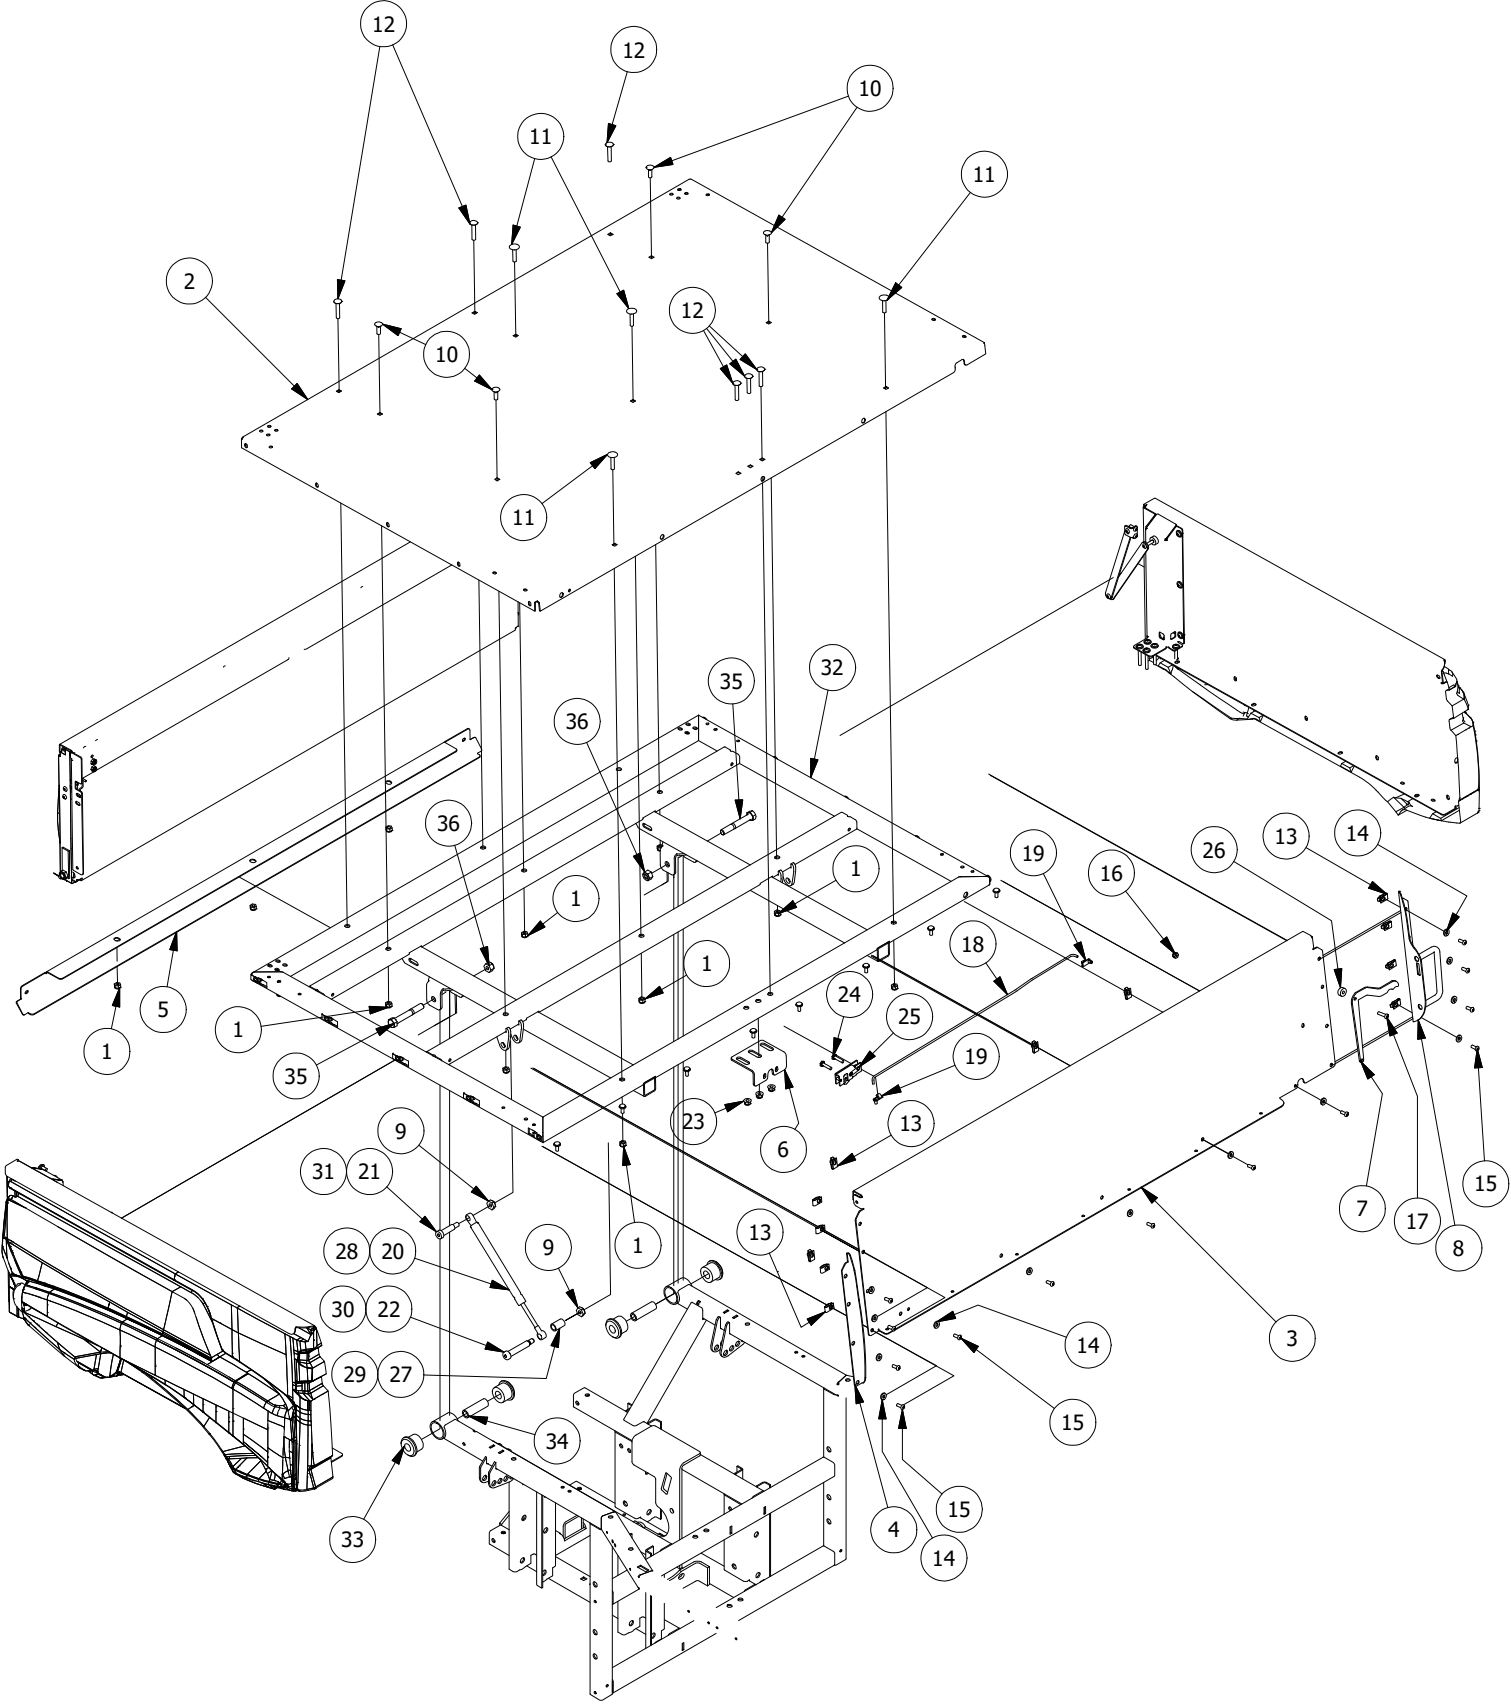

Bed Assembly 2

Bed Assembly 2			
ITEM	QTY	PART NUMBER	DESCRIPTION
1	11	613-8047-00	5/16-18 Nylock HEX Nut
2	1	726-4000-00	Standard Bed Bottom
3	1	726-4002-00	Standard Bed Front
4	1	703-4009-10	Right Bed Corner Cover
5	1	703-4004-10	Lower Bed Cover
6	1	739-3406-00	Rotary Latch Bracket-Bed (Base Model Only)
7	1	769-4000-00	Dump Bed Actuator Lever (Base Model Only)
8	1	769-4002-02	Dump Bed Handle Assy
9	6	613-0040-00	1/2-13 Nylon Insert Jam Locknut
10	4	618-8065-00	5/16-18 x 1 Carriage Bolt
11	4	618-8060-00	5/16-16 x 1 1/2 Carriage Bolts
12	6	618-4708-00	5/16-18 x 1-3/4 Carriage bolt
13	34	613-0054-00	1/4-20 Cage Nut
14	45	619-0010-50	1/4 Flat Washer Black
15	43	618-8064-50	1/4-20 x 5/8 Button Socket C/S
16	25	613-8073-50	1/4-20 Nylon Insert Locknut BL
17	7	618-2037-50	1/4-20 X1 Button Socket C/S Black
18	1	735-4004-00	Dump Bed Latch Push Rod
19	2	772-7000-00	Latch Push Rod Retainer Clip
20	1	735-2000-00	Dump Bed Gas Spring-Large UTV
21	1	618-2020-00	12"X1-1/2" Shoulder Bolt
22	1	618-2047-00	1/2"x 2-1/2" Shoulder Bolt
23	3	613-8049-00	5/16-18 Nylon Insert Flange Nut Zinc Orange Nylon
24	2	618-4007-00	1/4-20 x 1 Grade 5 Hex bolts Zinc
25	1	752-1004-00	Dump Bed Rotary Latch
26	3	725-4004-00	Spacer, .261 IDx.740 ODx.315 L
27	1	725-1009-00	Pedal Spring Spacer LRG UTV 1-1/8 spacer (XD4 Models only)
28	1	735-2010-00	Dump Bed Actuator-2500 Series (XD4 Models Only)
29	1	725-1011-00	11/16 x 1/2 x 5/8 Spacer (Base Models Only)
30	1	618-6068-00	1/2" X 4" Shoulder Bolt (XD4 Models Only)
31	1	618-6066-00	1/2-13 X 2-1/4 Hex C/S GR8 (XD4 Models Only)
32	1	770-9023-00	Standard Bed Frame Assembly 2021
33	4	732-2000-00	Large MTV A-Arm Bushing
34	2	732-2001-00	Large MTV A-Arm Bushing Sleeve
35	2	618-2006-00	1/2" - 13X3-1/2" Hex Bolt Gr 5
36	2	613-6037-00	1/2-13 Nylon Insert Locknut