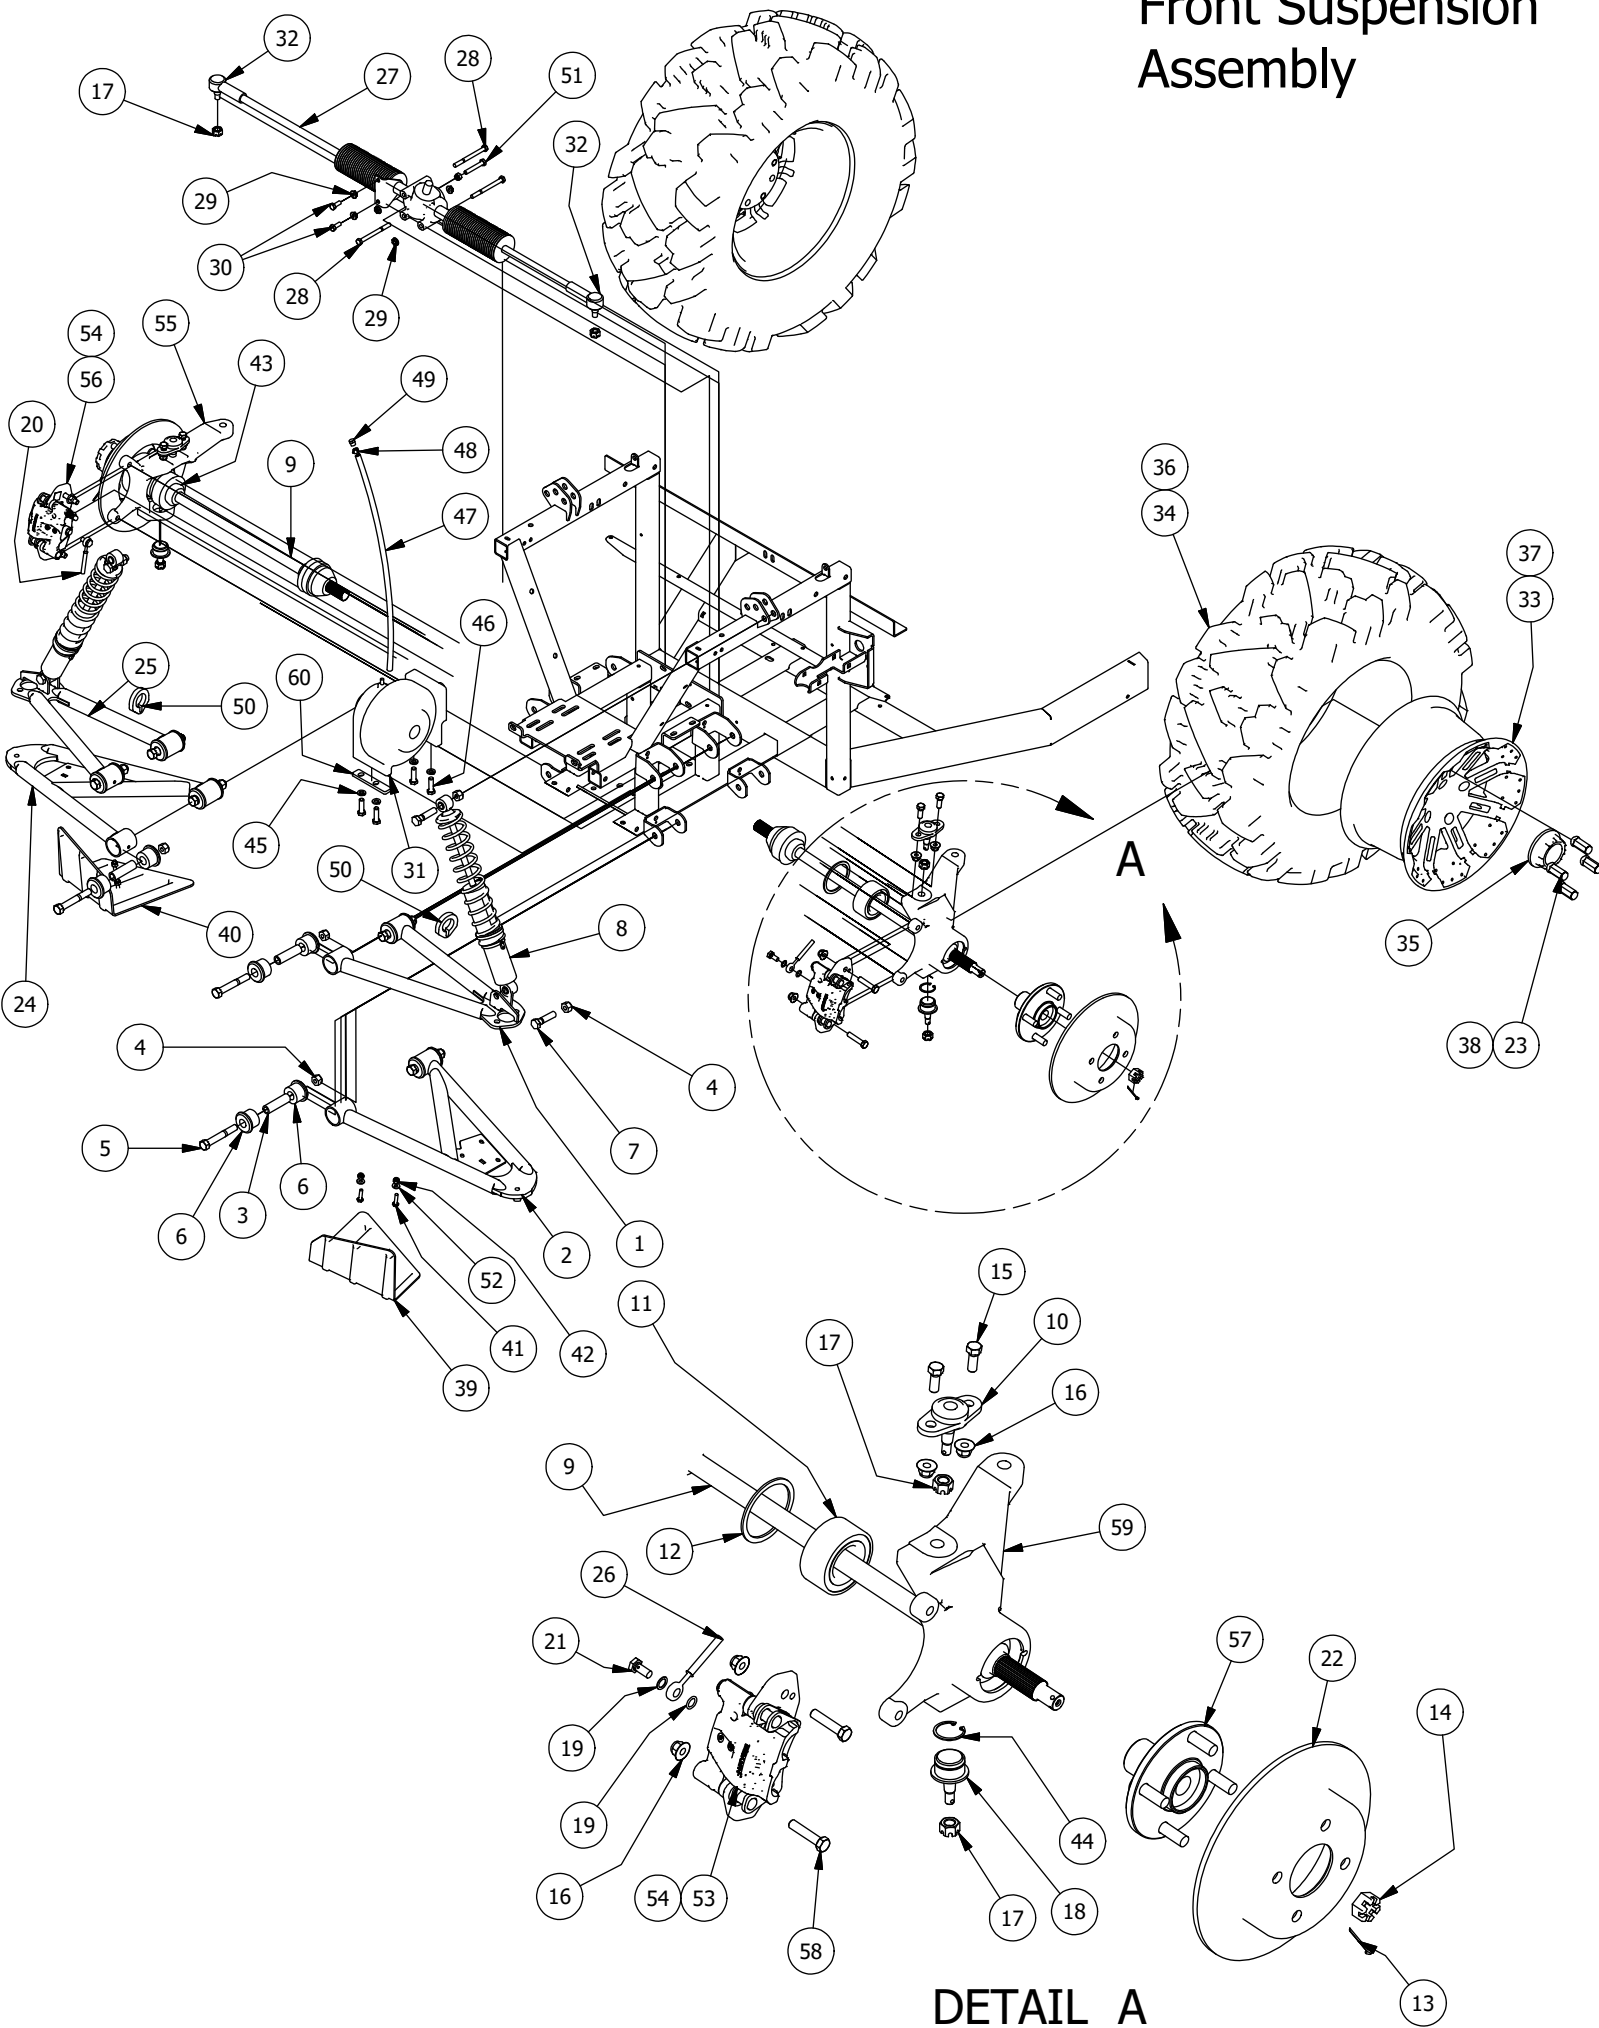

Front Suspension Assembly

Front Suspension Assembly			
ITEM	QTY	PART NUMBER	DESCRIPTION
1	1	787-3201-00	Left Front Upper A-arm Assy
2	1	787-3203-00	Left Front Lower A-Arm Assy
3	8	732-2001-00	Large MTV A-Arm Bushing Sleeve
4	12	613-6037-00	1/2-13 Nylon Insert Locknut
5	8	618-2006-00	1/2" - 13X3-1/2" Hex Bolt Gr 5
6	16	732-2000-00	Large MTV A-Arm Bushing
7	4	618-5049-00	1/2-13 x 2 GR5 Hex Bolt Zinc
8	2	787-2005-00	Front Shock-Kohler 25 Lg UTV
9	2	737-2002-00	Demon OEM Front Half Shaft
10	2	799-2003-00	Ball Joint-Spindle-Upper High Strength
11	2	710-2002-00	Spindle Bearing LRG UTV
12	2	710-2003-00	Retaining Ring-Spindle Bearing
13	2	765-1016-00	Rear Hub Castle Nut Cotter Pin
14	2	765-1012-00	Rear Hub Castle Nut
15	4	618-6049-00	3/8-16 X 1 GR 5 Hex Bolts Zinc
16	8	613-5202-00	3/8-16 Nylock Flange Nut
17	6	613-2003-00	M12 X 1.25 Castle Nut
18	2	799-2000-00	Ball Joint-Spindle-Lower
19	4	616-1025-00	10 mm copper crush washer
20	1	716-3002-00	Brake Line Front Right-Lg UTV
21	2	616-1015-00	Banjo Bolt M 10mm x 1.0
22	2	716-2000-00	Rotor - Large UTV
23	8	613-0001-00	1/2 Lug Nut-44011- Front
24	1	787-3202-00	Right Front Lower A-Arm Assy
25	1	787-3200-00	Right Front Upper A-Arm Assy
26	1	716-3000-00	Brake Line Front Left-Lg UTV
27	1	731-3000-00	Rack & Pinion, Large MTV
28	3	618-2060-00	5/16-18 X 3 1/2 GR 5 Hex Bolts Zinc
29	5	613-9002-00	5/16-18 Hex Flange Nuts Zinc w/Serations
30	2	618-8063-00	5/16-18 x 3/4 GR 5 Hex bolt Zinc
31	1	756-3000-00	Front Differential-Larg UTV
32	2	710-1014-00	Tie Rod End-Intimidator
33	2	722-4000-00	XD4 Front Wheel
34	2	722-4102-00	XD4 Front Tire
35	2	722-4110-00	Base Wheel Center Cap
36	2	722-4112-00	Base Model Front Tire
37	2	722-4006-00	Base Model Front Wheel
38	8	713-1012-50	Open End Lug Nut-Black (Base Model Only)
39	1	780-2206-00	Left A Frame Guard-2500
40	1	780-2207-00	Right A Frame Guard-2500
41	4	618-4007-00	1/4-20 x 1 Grade 5 Hex bolts Zinc
42	4	613-8073-00	1/4-20 Nylon Insert Locknut Zinc Orange Nylon
43	4	712-3222-00	Half Shaft CV Boot Kit
44	2	799-2001-00	Retaining Ring-Lg MTV Ball Jt
45	4	619-5037-00	3/8 Lockwasher Zinc
46	4	618-5040-00	3/8-16 x 1-1/4 Hex Bolt GR5
47	1	751-1018-00	5/16 ID 7/16 OD Hose
48	1	772-1001-00	5/16 Spring Hose Clamp
49	1	724-1045-00	Breather Plug Threaded
50	2	772-2050-00	Break Line Anchor-1-1/4"
51	1	618-2071-00	5/16-18X 2" Hex Head Cap Screw
52	4	619-0010-50	1/4 Flat Washer Black
53	1	716-2020-00	Hayes Titan 2 x 32mm Front Left Caliper
54	1	716-2026-00	Hayes Titan Front Caliper Replaced Pad Kit with 4 Pads
55	1	737-2000-00	2019 Right Front Spindle
56	1	716-2021-00	Hayes Titan 2 x 32mm Front Right Caliper
57	2	722-2507-00	2020 Intimidator Wheel Hub
58	4	618-2008-00	3/8"-16X1-3/4" Gr 8 C/S
59	1	737-2001-00	2019 Left Front Spindle
60	1	725-1013-00	Hilliard Front Differential Mount Spacer