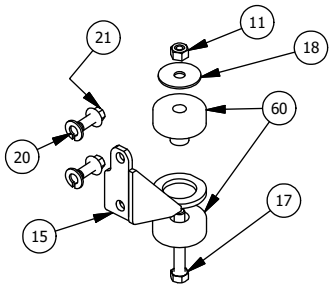

Diesel Engine Assembly

DETAIL A

DETAIL B

DETAIL C