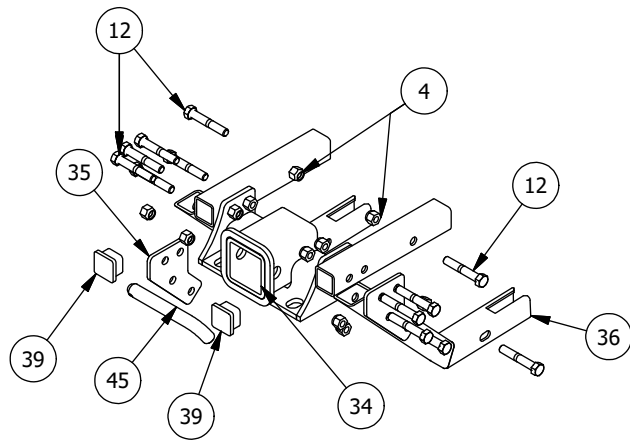

Dash & Grill Assemblies

DETAIL B