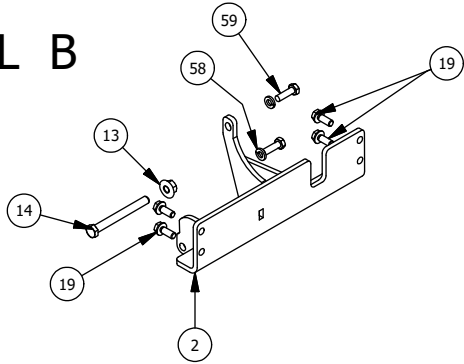

Diesel Engine Assembly

DETAIL A

DETAIL B

DETAIL C