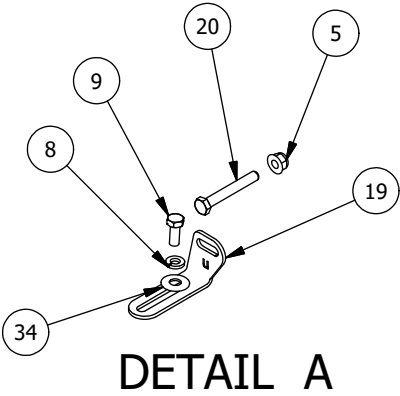

Transmission and Fuel Tank Assembly

Transmission and Fuel Tank Assembly			
ITEM	QTY	PART NUMBER	DESCRIPTION
1	1	739-3368-00	Lower Transmission Mounting Brkt
2	1	739-3366-60	Lower Shift Cable Bracket
3	6	613-5201-00	3/8-16 Serrated Flange Nut
4	1	618-2025-00	3/8" -16 X 3-1/2" hex C/S-Gr5
5	3	613-8049-00	5/16-18 Nylon Insert Flange Nut Zinc Orange Nylon
6	2	618-2024-00	3/8 -16 X 2" Hex Bolt
7	4	613-5041-00	3/8-16 Nylon Insert Locknut
8	14	619-8051-00	5/16 Lockwasher Zinc
9	12	618-8063-00	5/16-18 x 3/4 GR 5 Hex bolt Zinc
10	1	737-3000-00	Transmission
11	1	737-2023-00	Front Drive Shaft-Gas Lg UTV's Kohler & Weber
12	1	737-2024-00	Rear Drive Shaft-Gas Lg UTV's Kohler & Weber
13	6	618-2021-00	5/16" - 18 3/4" Ind Hex Washr Hd - Type F
14	8	618-1080-00	5/16-18 x 1" GR 8 Hex bolt
15	4	618-4007-00	1/4-20 x 1 Grade 5 Hex bolts Zinc
16	1	739-2543-00	Universal Lower Fuel Tank Mounting Bracket
17	3	751-1014-00	1/4 Fuel Line - Low Perm
18	4	672-8067-00	Hose Clamp No. 4 - 7/32 - 5/8
19	1	739-2059-60	Upper Fuel Tank Support Brkt
20	1	618-2034-00	5/16" x 2-1/4" Hex Hd Cap Scr.
21	1	739-3376-60	Team Trans Shift Lever Ext
22	1	764-2004-00	Gear Shift Cable-Large UTV
23	1	710-1038-00	1/4" X 28 Quick Disc. Rod End
24	2	613-8073-00	1/4-20 Nylon Insert Locknut Zinc Orange Nylon
25	1	613-0028-00	1/4-28 Hex Nut
26	1	619-4008-00	1/4 Lock Washer Zinc
27	1	767-2009-00	UTV Gas Cap Non-Venting
28	1	739-2060-00	Motor/Transmission Bracket
29	7	618-8062-00	5/16-18x3/4 Carriage Bolts Zinc
30	9	613-8047-00	5/16-18 Nylock HEX Nut
31	1	786-2004-00	Fuel Sender
32	1	767-1998-00	Gas Tank-Kohler 750 EFI
33	1	739-2063-00	Motor/Transmission Bracket Upper Brkt-750EFI
34	5	619-8044-00	5/16 USS Flat Washer Zinc
35	1	726-3400-00	Gas Tank Heat Shield Classic & Cew
36	2	618-6073-00	M8x1.25x20mm Hex Washer Hd MS
37	4	613-8047-50	5/16-18 Nylon Insert Locknut Black Zinc
38	5	618-2105-00	10-32 x 5/8" Indented hex Head machine Screw
39	1	725-1001-60	.120 CVT Shim
40	1	725-1002-60	.08 CVT Shim
41	1	725-1003-60	.040 CVT Shim
42	1	618-2059-00	5/16-18 x 3-3/4 GR5 Hex Bolt
43	1	618-2073-00	3/8"-16x3-1/4" Hex Hd Cap Scr
44	1	613-0008-00	Male Push on Terminal
45	1	789-0001-00	Fuel Tank Heat Shield Insulation