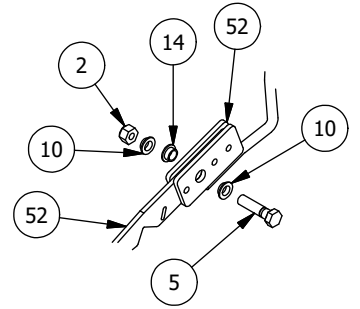

Front and Dash Assemblies

DETAIL B