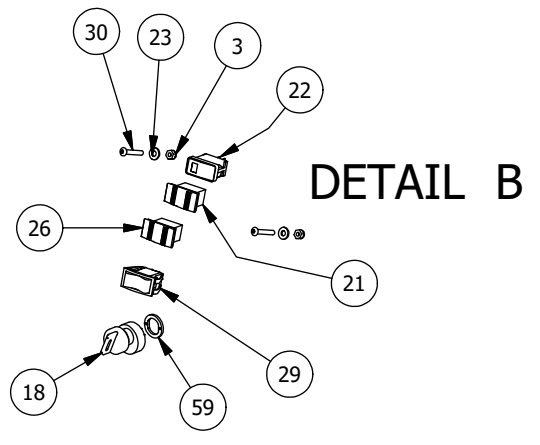

Plastics Assembly

Plastics Assembly			
ITEM	QTY	PART NUMBER	DESCRIPTION
1	2	613-5041-00	3/8-16 Nylon Insert Locknut
2	2	618-2069-00	3/8" - 16 X 2-1/2" Hex Hd Cap Screw
3	27	613-8073-50	1/4-20 Nylon Insert Locknut BL
4	23	618-2037-50	1/4-20 X1 Button Socket C/S Black
5	2	618-2021-00	5/16" - 18 3/4" Ind Hex Washr Hd - Type F
6	1	739-3374-00	Upper Radiator Mounting Brkt
7	1	780-2011-10	Upper Front Fender Flare-Left
8	1	780-2010-10	Front Firewall-Large UTV-Black
9	1	780-2020-00	Center Seat Panel-Large UTV-Or
10	2	759-2000-00	Hood Large UTV-Orange
11	1	780-2012-10	Upper Front Fender Flare-Right
12	1	780-2030-10	Seat Panel Left-Large UTV-Blk
13	1	780-2025-10	Seat Panel Right-Large UTV-Blk
14	1	780-2050-10	Lower Front Fender Flare-Right
15	1	780-2055-10	Lower Front Fender Flare-Left
16	1	739-2056-00	Upper Hood Support Brkt-Kohler/Electirc
17	9	618-4007-00	1/4-20 x 1 Grade 5 Hex bolts Zinc
18	1	777-1001-00	Ignition Switch 2018_No Acc.
19	1	677-2075-00	12 Volt Auxilliary Plug
20	1	780-2015-10	Floor Board-Large UTV-Black
21	1	786-2034-00	Head Light Hi/off/Low Beam Sw.
22	1	786-2038-00	4WD Switch
23	26	619-0010-50	1/4 Flat Washer Black
24	2	653-5010-00	Hood Hinge
25	8	630-2050-00	M5-.8 x 10 Pan Phil M/S Zinc
26	1	786-2030-00	Differential Lock Switch
27	1	726-3242-60	Firewall Mount Brkt
28	6	729-1002-00	Buttom Bumper-Tailgate-2500
29	1	786-2036-00	Dump Bed Up/Down Switch
30	15	618-2038-50	1/4-20 X1-1/2" BH Socket Scr Blk
31	15	619-0023-00	5/16 flat Washer 18-8 SS
32	30	618-6065-00	AUEVCO P/N 17216 HOLE PLUG BLACK
33	29	630-7040-00	1/4 x 1 Hex Head Tek Screw
34	1	786-2010-00	Wiring Harness_LG UTV-Gas
35	1	780-2020-20	Center Seat Panel-Large UTV-Gr
36	1	780-2020-80	Center Seat Panel-2500-Camo
37	1	780-2020-40	Center Seat Panel-2500-Charo
38	1	759-2000-20	Hood Large UTV-Gr
39	1	759-2000-80	Hood Large UTV- Camo
40	1	759-2000-40	Hood Large UTV-Blk
41	2	729-1006-00	Seat Pin Frame Guard-3x3.125"
42	1	736-2002-00	Break Pedal Boot-Lg UTV
43	1	736-2000-00	Shift Lever Boot-Large UTV
44	1	789-0001-00	Kohler 750 CVT Cover Instualton
45	4	714-1004-00	1-1/4"x1-1/4" Black Tube Plug
46	1	793-3212-00	Hitch Pin
47	9	613-8073-00	1/4-20 Nylon Insert Locknut Zinc Orange Nylon
48	5	613-9001-00	1/4-20 Hex Flange Nuts Zinc W/Serrations
49	1	752-1015-00	Glove Box Latch Assembly
50	1	780-2120-10	2018 Front Grill
51	9	618-8056-00	10-24 x 1/2 Button Socket C/S 18-8 SS
52	9	613-5019-00	10-24 Nylon Insert Locknut
53	9	618-8064-50	1/4-20 x 5/8 Button Socket C/S
54	1	786-2039-00	UTV 3" x 4" Display
55	1	780-2228-10	Small Display Dash
56	1	726-3303-00	Intimidator 2018 Grill Logo
57	1	726-3301-00	Intimidator 2018 Grill Plate
58	3	780-2220-00	Cup Holder
59	1	726-4512-00	ignition switch lock ring