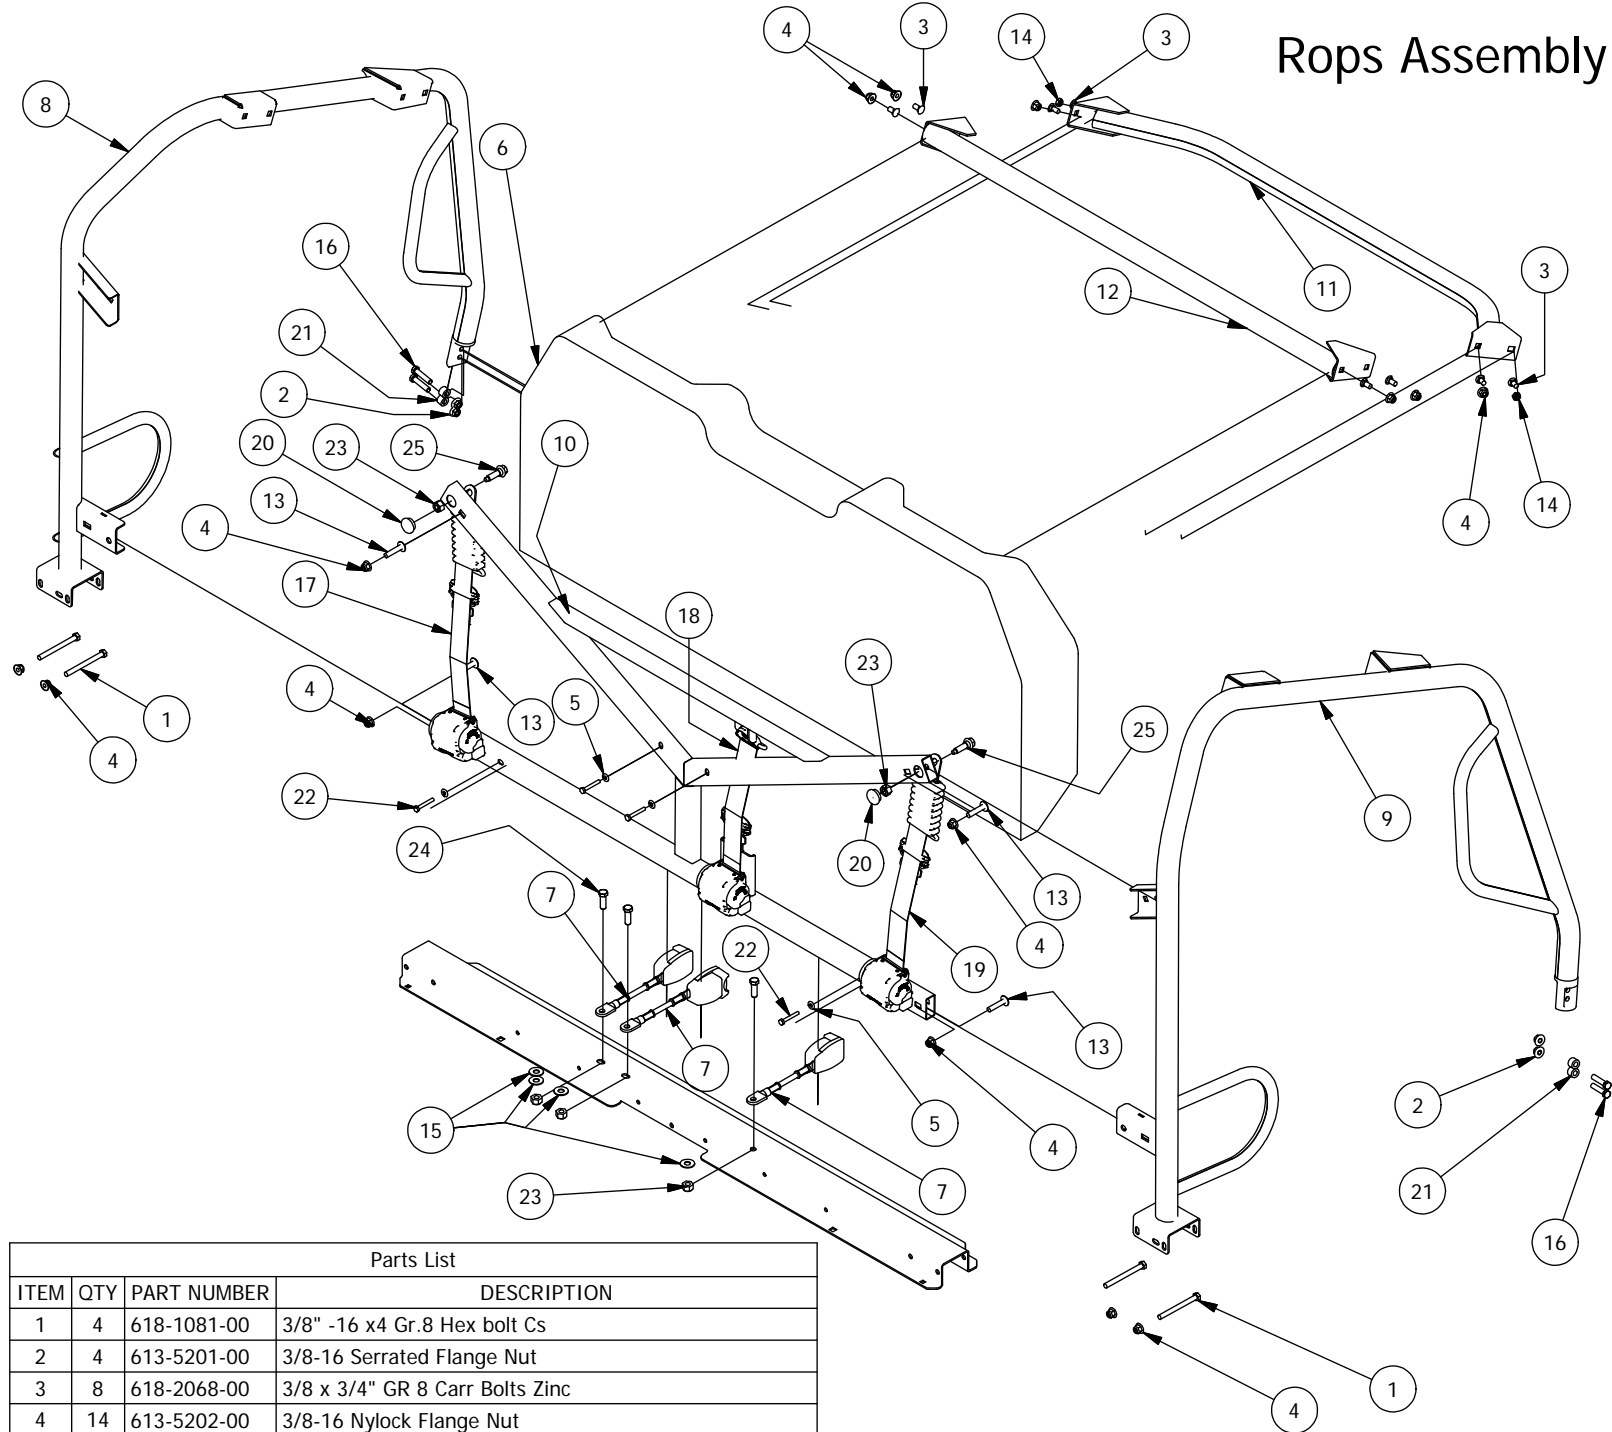

ROPS Assembly

Parts List

ITEM	QTY	PART NUMBER	DESCRIPTION
1	4	618-1081-00	3/8" -16 x4 Gr.8 Hex bolt Cs
2	4	613-5201-00	3/8-16 Serrated Flange Nut
3	8	618-2068-00	3/8 x 3/4" GR 8 Carr Bolts Zinc
4	14	613-5202-00	3/8-16 Nylock Flange Nut
5	4	619-4008-00	1/4 Lock Washer Zinc
6	1	771-2013-00	Seat Back With Head Rest and Intimidator Logo
7	3	671-0030-00	Seat Belt Latch
8	1	780-3012-00	ROPS Left Hoop Assy
9	1	780-3004-00	ROPS Right Hoop Assy
10	1	780-3002-00	ROPS K Brace Assy For Seat back w/ Integral Headrest
11	1	780-3008-00	ROPS Front Cross Brace Assy
12	1	780-3010-00	ROPS Rear Cross Brace Assy
13	4	618-2048-00	3/8" -16 x 1-3/4" G8 Carriage Bolt
14	2	613-2004-00	3/8"-16 Nyloc Jam Nut
15	4	619-8052-00	7/16 USS Flat Washer Zinc
16	4	618-2008-00	3/8"-16X1-3/4" Gr 8 C/S
17	1	771-1017-00	Seat Belt Assy-3 Point-Front Drivers Side
18	1	771-1016-00	Seat Belt Assy-3 Point-Center
19	1	771-1015-00	Seat Belt Assy-3 Point-Passengers Side
20	2	618-6067-00	Heyco 2713 Hole Plug
21	4	725-4005-00	Spacer, .75 O.D. x .400 I.D. x .500"L
22	4	618-2016-50	1/4-20 x 1-3/4" Hex Bolt
23	5	613-0026-00	7/16-20 Nylon Insert Locknut
24	3	618-2097-00	7/16-20 x 1-1/4 GR5 Hex Cap Screw
25	2	618-2096-00	7/16-20 x 1 3/8 GR5 Shoulder Bolt