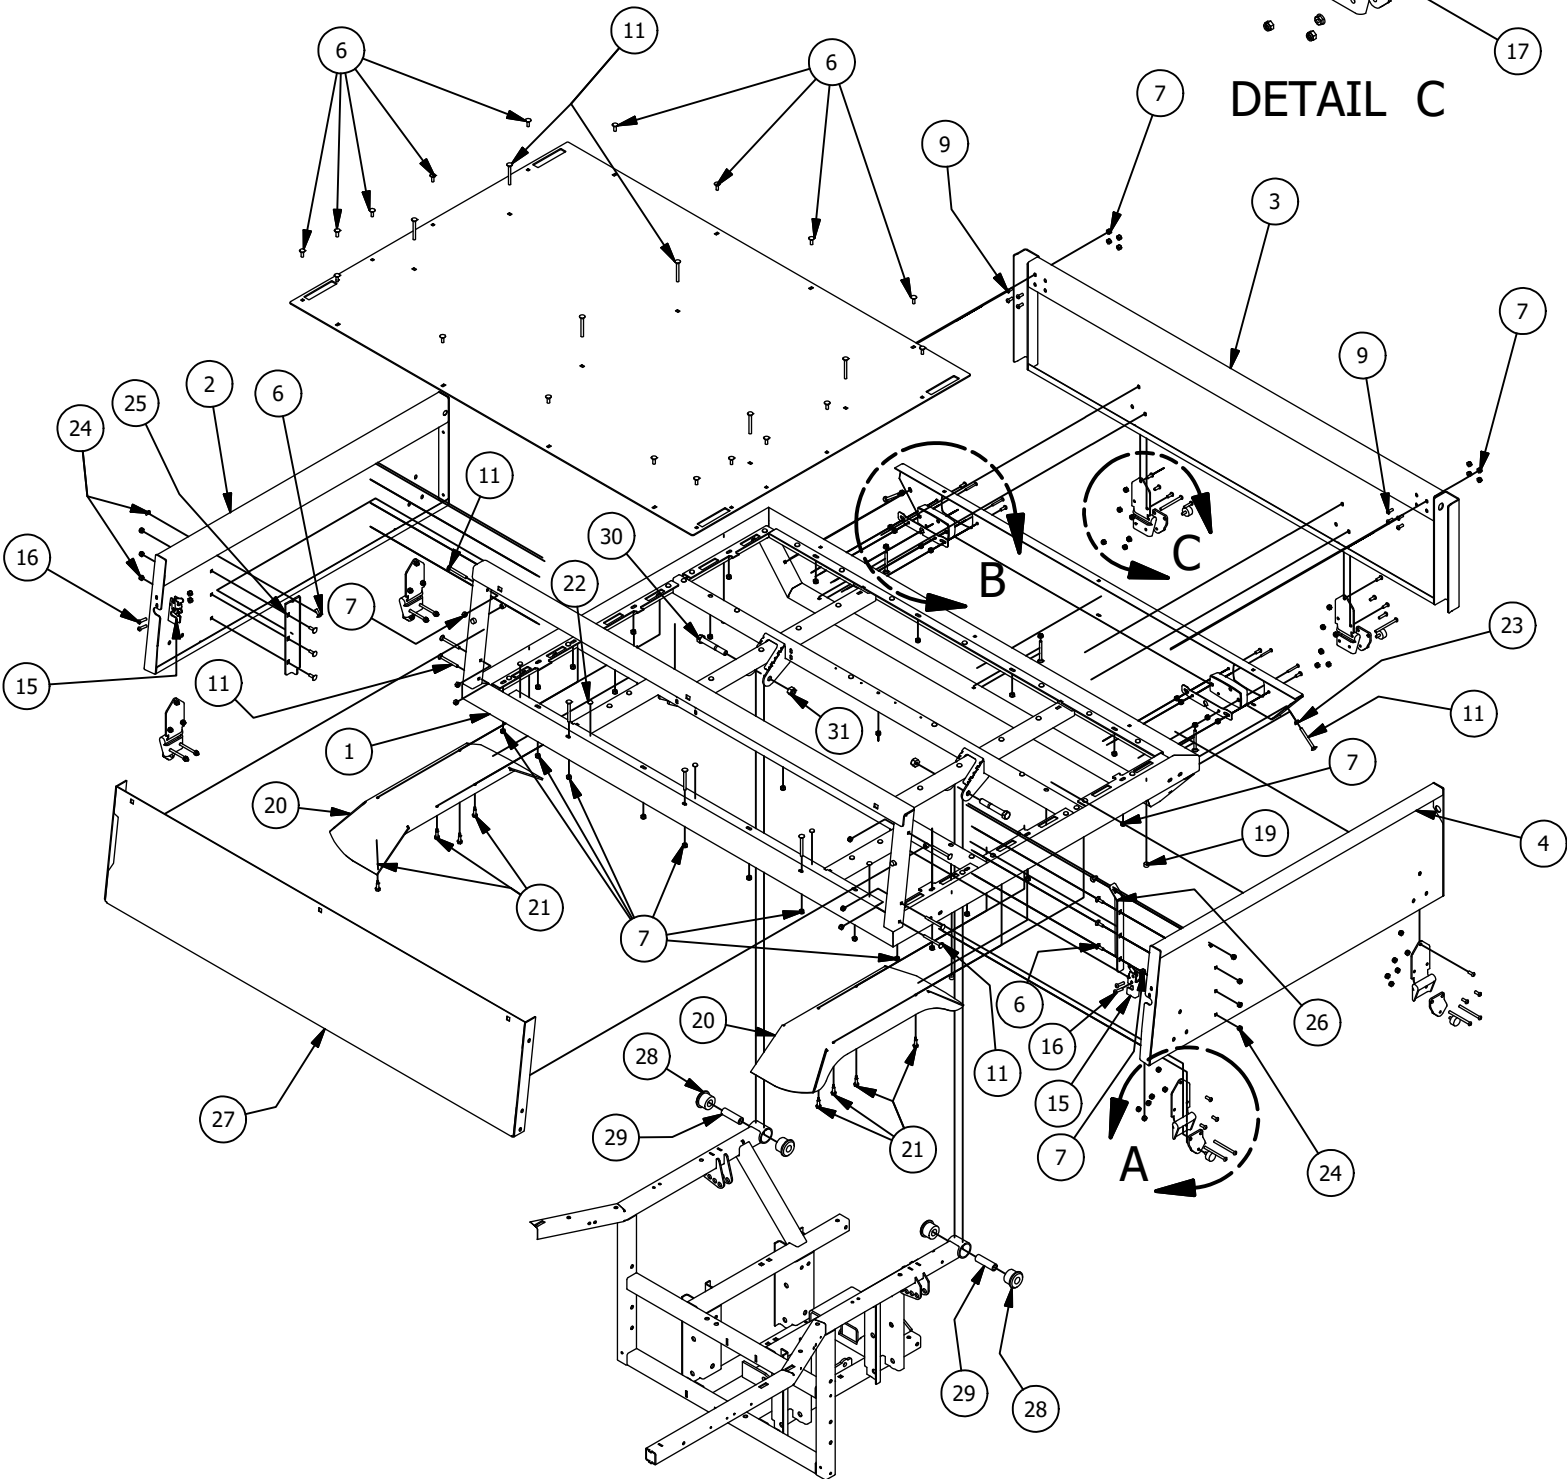

Versa Bed Assembly (Optional)

Parts List			
ITEM	QTY	PART NUMBER	DESCRIPTION
1	1	770-9022-00	Short Flat Bed Frame Assembly 2021
2	1	760-1005-00	Short Flat Bed Truck Right Bed Panel Assy
3	1	726-4076-00	Truck Bed Tailgate Panel-AL
4	1	760-1003-00	Short Flat Bed Left Bed Panel Assy
5	1	726-4078-00	Truck Bed Taillight Panel-AL
6	26	618-1083-00	1/4-20 x 1" Carriage Bolt
7	83	613-8073-50	1/4-20 Nylon Insert Locknut BL
8	6	753-1012-00	Extended Bed Hinge
9	30	618-8064-50	1/4-20 x 5/8 Button Socket C/S
10	10	618-1055-50	1/4-20 x 3 Button C/S Black
11	20	618-2045-00	1/4-20 x 2 1/2 Carriage Bolt
12	2	688-1001-00	Tail/Brake Light Assembly
13	2	739-4460-60	Truck Bed Taillight Bracket
14	4	618-8070-00	10-24 1 1/2 Button Stainless Bolt
15	2	652-6000-00	Door Latch MTV
16	6	618-2037-50	1/4-20 X1 Button Socket C/S Black
17	6	739-4469-00	Truck Bed Side Gate Brkt
18	6	758-1000-00	Rubber Stops
19	8	729-1002-00	Bottom Bumper-Tailgate-2500
20	2	739-4509-00	Intimidator Versa Bed Fender
21	8	630-7040-00	1/4 x 1 Hex Head Tek Screw
22	48	658-6000-00	Self Adhesive Bumper
23	7	613-9001-00	1/4-20 Hex Flange Nuts Zinc W/Serrations
24	8	613-8073-00	1/4-20 Nylon Insert Locknut Zinc Orange Nylon
25	1	739-4482-00	Truck Bed Side Panel Gusset, Left
26	1	739-4483-00	Truck Bed Side Panel Gusset, Right
27	1	760-1012-00	Truck Front Panel Assembly
28	4	732-2000-00	Large MTV A-Arm Bushing
29	2	732-2001-00	Large MTV A-Arm Bushing Sleeve
30	2	618-2006-00	1/2" - 13X3-1/2" Hex Bolt Gr 5
31	2	613-6037-00	1/2-13 Nylon Insert Locknut