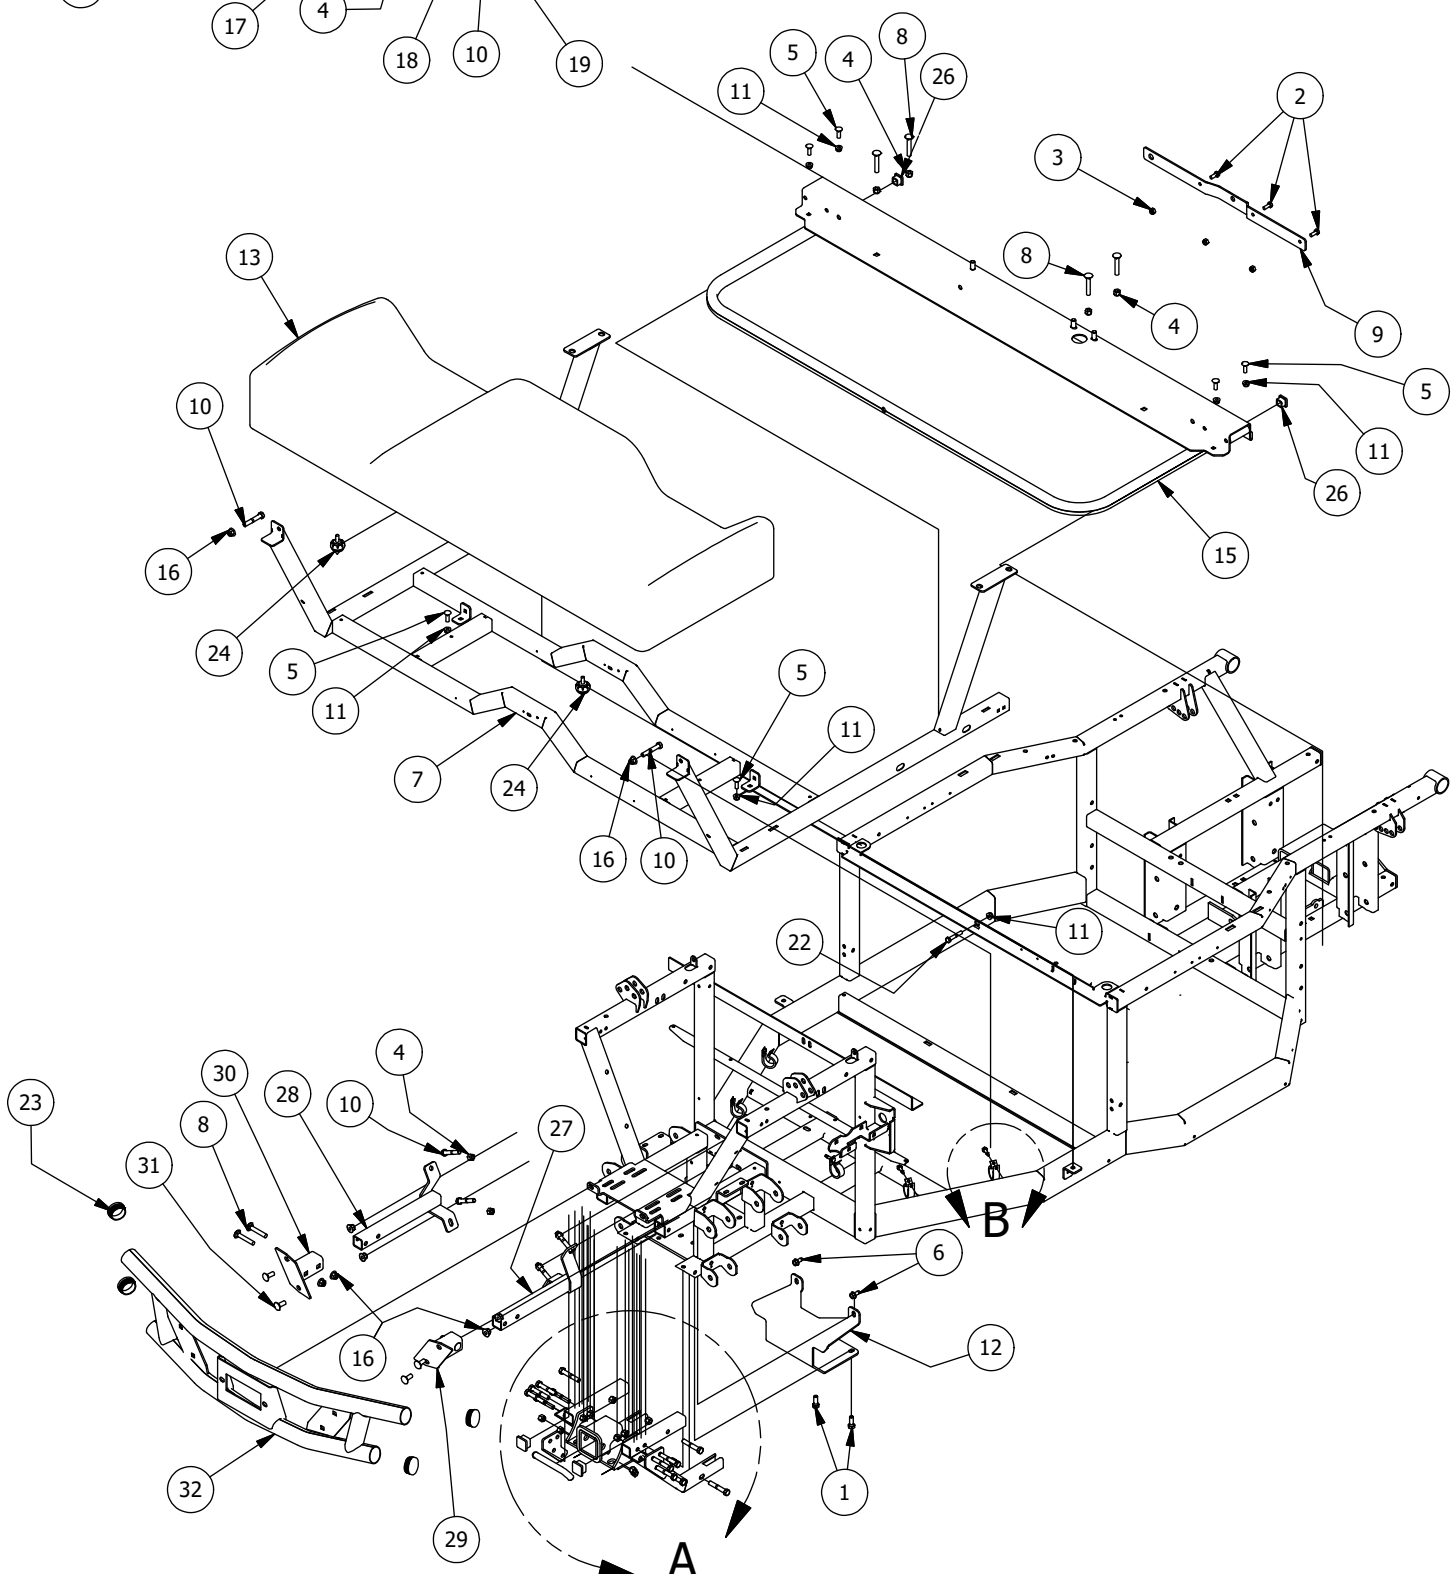

Seat, Dash, and Grill Assemblies

DETAIL A

DETAIL B

Parts List			
ITEM	QTY	PART NUMBER	DESCRIPTION
1	4	618-6049-00	3/8-16 X 1 GR 5 Hex Bolts Zinc
2	3	618-8063-00	5/16-18 x 3/4 GR 5 Hex bolt Zinc
3	3	613-8047-00	5/16-18 Nylock HEX Nut
4	26	613-5041-00	3/8-16 Nylon Insert Locknut
5	6	618-8065-00	5/16-18 x 1 Carriage Bolt
6	11	618-2021-00	5/16" - 18 3/4" Ind Hex Washr Hd - Type F
7	1	770-3000-00	Floor Board Support Assy
8	8	618-2023-00	3/8"-16 x 2-1/4" Carriage Bolt
9	1	739-3409-00	Rotary Latch Bracket-Frame (Base Model Only)
10	18	618-2022-00	3/8" - 16 X 2-1/4" Hex Bolt
11	9	613-8049-00	5/16-18 Nylon Insert Flange Nut Zinc Orange Nylon
12	1	726-3210-00	Brush Guard Skid Plate
13	1	771-2002-00	Seat Bottom-Large UTV
14	10	630-7040-00	1/4 x 1 Hex Head Tek Screw
15	1	770-3007-00	Seat Frame Assy Kohler 750 2014
16	10	613-5202-00	3/8-16 Nylock Flange Nut
17	1	793-3210-00	Front Receiver Assembly
18	2	739-4401-60	Front Receiver Gusset Intimidator
19	2	703-4401-60	Front Receiver Bottom Tube Intimidator
20	5	672-9000-00	1/2 EPDM Cushion Clamp
21	2	714-1002-00	1-1/4"x1-1/4" Black Tube Plug
22	1	618-8059-00	5/16-18 x 1-3/4 Grade 5 Hex Bolt
23	4	614-3410-00	1-3/4" Round Tubing Plug
24	2	739-2300-00	Seat Pin Latch Assembly
25	1	793-3212-00	Hitch Pin
26	2	714-1006-00	1"x1" Black Tube Plug
27	1	790-2502-00	TGB 1000 Front Bumper Left Frame Mounting Bracket Assembly
28	1	790-2503-00	TGB 1000 Front Bumper Right Frame Mounting Bracket Assembly
29	1	770-3373-00	2018 Front Bumper Left Frame Mounting Bracket Assembly
30	1	770-3374-00	2018 Front Bumper Right Frame Mounting Bracket Assembly
31	4	618-2011-00	3/8 - 16 X 1" Carriage Bolt
32	1	770-3382-00	Intimidator 2018 Front Bumper Assembly