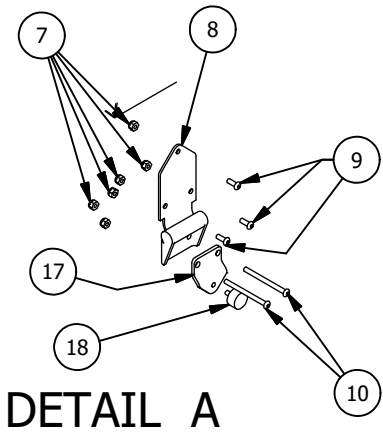

Versa Bed Assembly (Optional)

Parts List			
ITEM	QTY	PART NUMBER	DESCRIPTION
1	1	770-9022-00	Short Flat Bed Frame Assembly 2021
2	1	760-1005-00	Short Flat Bed Truck Right Bed Panel Assy
3	1	726-4076-00	Truck Bed Tailgate Panel-AL
4	1	760-1003-00	Short Flat Bed Left Bed Panel Assy
5	1	726-4078-00	Truck Bed Taillight Panel-AL
6	26	618-1083-00	1/4-20 x 1" Carriage Bolt
7	83	613-8073-50	1/4-20 Nylon Insert Locknut BL
8	6	753-1012-00	Extended Bed Hinge
9	30	618-8064-50	1/4-20 x 5/8 Button Socket C/S
10	10	618-1055-50	1/4-20 x 3 Button C/S Black
11	20	618-2045-00	1/4-20 x 2 1/2 Carriage Bolt
12	2	688-1001-00	Tail/Brake Light Assembly
13	2	739-4460-60	Truck Bed Taillight Bracket
14	4	618-8070-00	10-24 1 1/2 Button Stainless Bolt
15	2	652-6000-00	Door Latch MTV
16	6	618-2037-50	1/4-20 X1 Button Socket C/S Black
17	6	739-4469-00	Truck Bed Side Gate Brkt
18	6	758-1000-00	Rubber Stops
19	8	729-1002-00	Bottom Bumper-Tailgate-2500
20	2	739-4509-00	Intimidator Versa Bed Fender
21	8	630-7040-00	1/4 x 1 Hex Head Tek Screw
22	48	658-6000-00	Self Adhesive Bumper
23	7	613-9001-00	1/4-20 Hex Flange Nuts Zinc W/Serrations
24	8	613-8073-00	1/4-20 Nylon Insert Locknut Zinc Orange Nylon
25	1	739-4482-00	Truck Bed Side Panel Gusset, Left
26	1	739-4483-00	Truck Bed Side Panel Gusset, Right
27	1	760-1012-00	Truck Front Panel Assembly
28	4	732-2000-00	Large MTV A-Arm Bushing
29	2	732-2001-00	Large MTV A-Arm Bushing Sleeve
30	2	618-2006-00	1/2" - 13X3-1/2" Hex Bolt Gr 5
31	2	613-6037-00	1/2-13 Nylon Insert Locknut