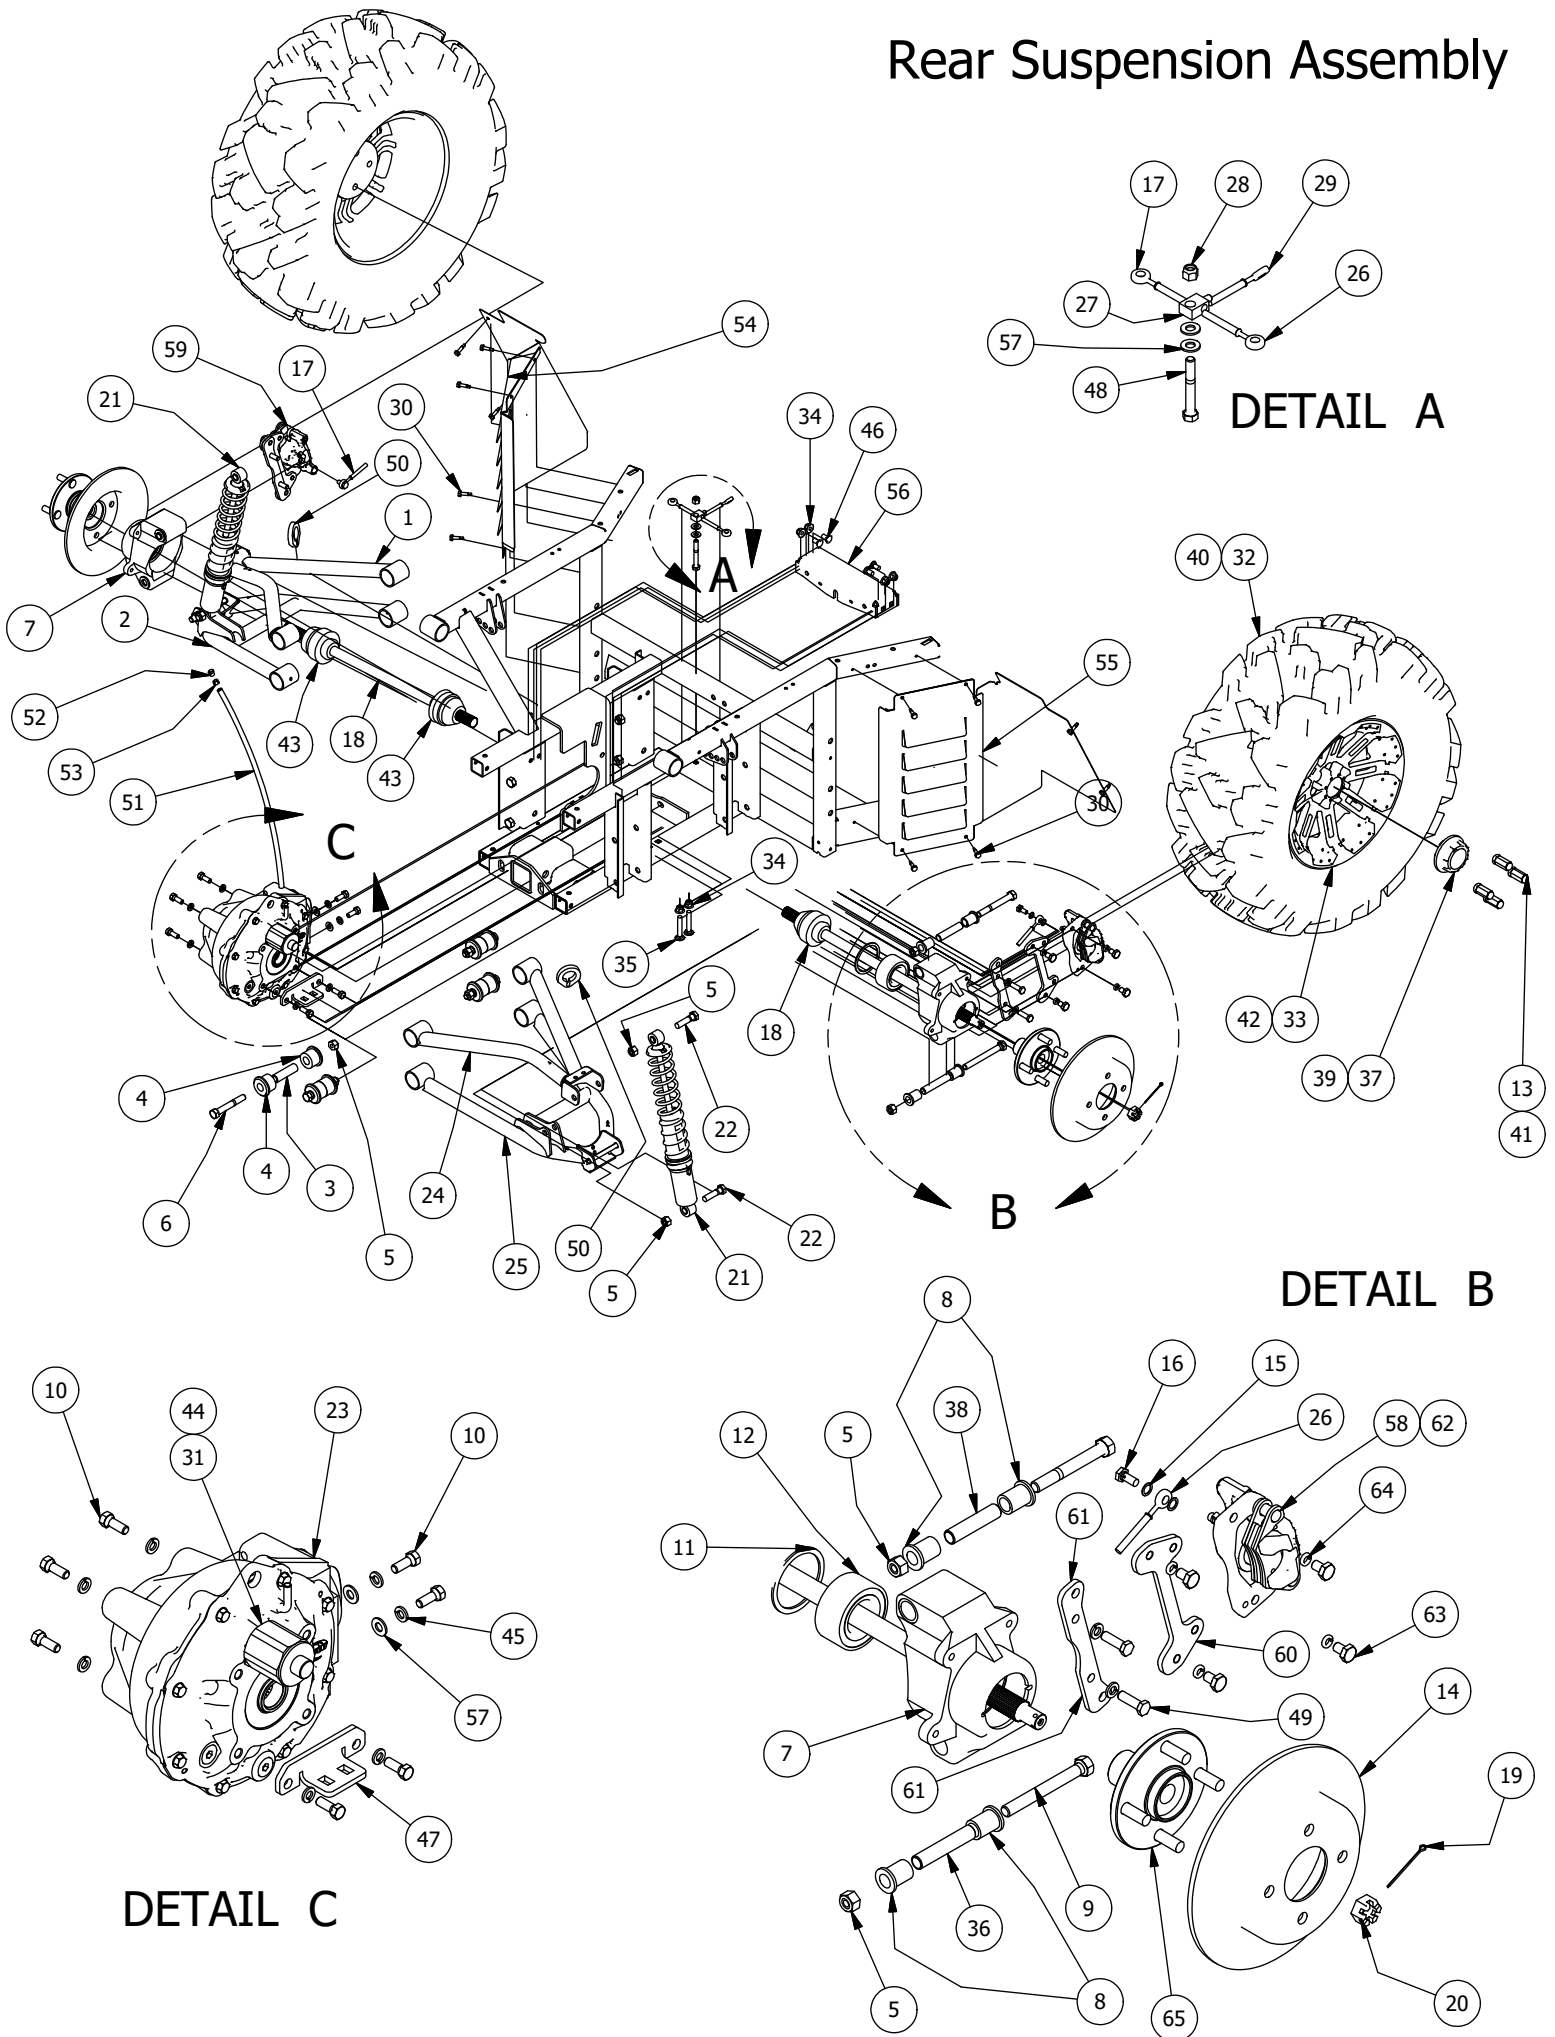

Rear Suspension Assembly

Rear Suspension Assembly			
ITEM	QTY	PART NUMBER	DESCRIPTION
1	1	787-3210-00	Extended Left Rear Upper A-arm Assy
2	1	787-3212-00	Extended Left Rear Lower A-arm Assy
3	8	732-2001-00	Large MTV A-Arm Bushing Sleeve
4	16	732-2000-00	Large MTV A-Arm Bushing
5	16	613-6037-00	1/2-13 Nylon Insert Locknut
6	8	618-2006-00	1/2" - 13X3-1/2" Hex Bolt Gr 5
7	2	770-1040-00	Independent Rear Suspension
8	8	710-2000-00	Flange BUSHING-Large UTV
9	2	618-2030-00	1/2" -13 x 4.5" Hex Cap Screw
10	7	618-6049-00	3/8-16 X 1 GR 5 Hex Bolts Zinc
11	2	710-2003-00	Retaining Ring-Spindle Bearing
12	2	710-2002-00	Spindle Bearing LRG UTV
13	8	613-0001-00	XD4 Lug Nut
14	2	716-2000-00	Rotor - Large UTV
15	4	616-1025-00	10 mm copper crush washer
16	2	616-1015-00	Banjo Bolt M 10mm x 1.0
17	1	716-3008-00	Brake Line Left Rear-Lg UTV
18	2	737-2003-00	Demon OEM Rear Half Shaft
19	2	765-1016-00	Rear Hub Castle Nut Cotter Pin
20	2	765-1012-00	Rear Hub Castle Nut
21	2	787-2010-00	Rear Shock-Lg. UTV-Gas & Diesel
22	4	618-5049-00	1/2-13 x 2 GR5 Hex Bolt Zinc
23	1	737-3005-00	Rear Differential, Large MTV
24	1	787-3211-00	Extended Right Rear Upper A-arm assy
25	1	787-3213-00	Extended Right Rear Lower A-Arm Assy
26	1	716-3006-00	Brake Line Right Rear-Lg UTV
27	1	716-3010-00	Brake Line Tee-Rear-Lg UTV
28	1	613-5041-00	3/8-16 Nylon Insert Locknut
29	1	716-3004-00	Brake Line-MC to Rear T-Lg UTV
30	12	630-7040-00	1/4 x 1 Hex Head Tek Screw
31	1	737-3006-00	Rear Diff Lock Solenoid
32	2	722-4100-00	XD4 Rear Tire
33	2	722-4002-00	XD4 Rear Wheel
34	6	613-5202-00	3/8-16 Nylock Flange Nut
35	2	618-2023-00	3/8"-16 x 2-1/4" Carriage Bolt
36	2	725-3026-00	IRS Lower Spacer
37	2	722-4004-00	XD4 Wheel Center Cap
38	2	725-3025-00	IRS Upper Spacer
39	2	722-4110-00	Base Wheel Center Cap
40	2	722-4113-00	Base Rear Tire
41	8	713-1012-50	Open End Lug Nut-Black (Base Model Only)
42	2	722-4007-00	Base Rear Wheel
43	4	712-3222-00	Half Shaft CV Boot Kit
44	1	737-3007-00	Rear Diff Lock Solenoid Spring
45	11	619-5037-00	3/8 Lockwasher Zinc
46	4	618-2068-00	3/8 x 3/4" GR 8 Carr Bolts Zinc
47	1	739-3328-60	Right Rear Differential Mount
48	1	618-2078-00	3/8-16 X 2-3/4 Hex C/S GR 2 Zinc
49	4	618-5040-00	3/8-16 x 1-1/4 Hex Bolt GR5
50	2	772-2050-00	Break Line Anchor-1-1/4"
51	1	751-1018-00	5/16 ID 7/16 OD Hose
52	1	724-1045-00	Breather Plug Threaded
53	1	772-1001-00	5/16 Spring Hose Clamp
54	1	726-3259-00	Left Lowered Rear Fender Well
55	1	726-3260-00	Right Lowered Rear Fender Well
56	1	739-3381-00	Rear Diff Cage Top Brace, Mahindra Economy Model
57	4	619-0057-50	3/8 Flat Washer Black Zinc
58	1	716-2023-00	Hayes Stinger 32mm Rear Right Caliper
59	1	716-2022-00	Hayes Stinger 32mm Rear Left Caliper
60	2	739-3439-00	Hayes Rear Caliper Brkt
61	2	739-3440-00	Hayes Rear Caliper Mounting Brkt
62	1	716-2027-00	Hayes Stinger Rear Caliper Replaced Pad Kit with 4 Pads
63	8	618-2118-00	M10-1.25 X 15MM DIN 961 HEX TAP BOLT CL. 8.8 ZINC
64	8	619-0021-00	M10 DIN 127B SPLIT LOCKWASHER ZINC
65	2	722-2507-00	2020 Intimidator Wheel Hub