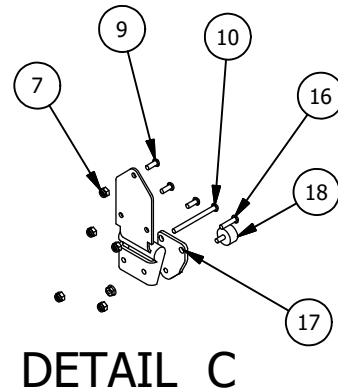

Versa Bed Assembly (Optional)

Parts List			
ITEM	QTY	PART NUMBER	DESCRIPTION
1	1	770-9022-00	Short Flat Bed Frame Assembly 2021
2	1	760-1005-00	Short Flat Bed Truck Right Bed Panel Assy
3	1	726-4076-00	Truck Bed Tailgate Panel-AL
4	1	760-1003-00	Short Flat Bed Left Bed Panel Assy
5	1	726-4078-00	Truck Bed Taillight Panel-AL
6	26	618-1083-00	1/4-20 x 1" Carriage Bolt
7	83	613-8073-50	1/4-20 Nylon Insert Locknut BL
8	6	753-1012-00	Extended Bed Hinge
9	30	618-8064-50	1/4-20 x 5/8 Button Socket C/S
10	10	618-1055-50	1/4-20 x 3 Button C/S Black
11	20	618-2045-00	1/4-20 x 2 1/2 Carriage Bolt
12	2	688-1001-00	Tail/Brake Light Assembly
13	2	739-4460-60	Truck Bed Taillight Bracket
14	4	618-8070-00	10-24 1 1/2 Button Stainless Bolt
15	2	652-6000-00	Door Latch MTV
16	6	618-2037-50	1/4-20 X1 Button Socket C/S Black
17	6	739-4469-00	Truck Bed Side Gate Brkt
18	6	758-1000-00	Rubber Stops
19	8	729-1002-00	Bottom Bumper-Tailgate-2500
20	2	739-4509-00	Intimidator Versa Bed Fender
21	8	630-7040-00	1/4 x 1 Hex Head Tek Screw
22	48	658-6000-00	Self Adhesive Bumper
23	7	613-9001-00	1/4-20 Hex Flange Nuts Zinc W/Serrations
24	8	613-8073-00	1/4-20 Nylon Insert Locknut Zinc Orange Nylon
25	1	739-4482-00	Truck Bed Side Panel Gusset, Left
26	1	739-4483-00	Truck Bed Side Panel Gusset, Right
27	1	760-1012-00	Truck Front Panel Assembly
28	4	732-2000-00	Large MTV A-Arm Bushing
29	2	732-2001-00	Large MTV A-Arm Bushing Sleeve
30	2	618-2006-00	1/2" - 13X3-1/2" Hex Bolt Gr 5
31	2	613-6037-00	1/2-13 Nylon Insert Locknut