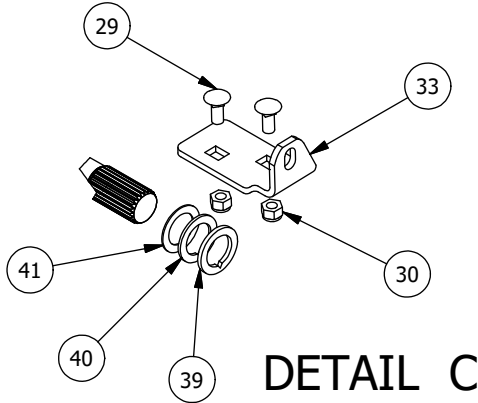

Transmission and Fuel Tank Assembly

Transmission and Fuel Tank Assembly			
ITEM	QTY	PART NUMBER	DESCRIPTION
1	1	739-3368-00	Lower Transmission Mounting Brkt
2	1	739-3366-60	Lower Shift Cable Bracket
3	6	613-5201-00	3/8-16 Serrated Flange Nut
4	1	618-2025-00	3/8" -16 X 3-1/2" hex C/S-Gr5
5	3	613-8049-00	5/16-18 Nylon Insert Flange Nut Zinc Orange Nylon
6	2	618-2024-00	3/8 -16 X 2" Hex Bolt
7	4	613-5041-00	3/8-16 Nylon Insert Locknut
8	14	619-8051-00	5/16 Lockwasher Zinc
9	12	618-8063-00	5/16-18 x 3/4 GR 5 Hex bolt Zinc
10	1	737-3000-00	Transmission
11	1	737-2023-00	Front Drive Shaft-Gas Lg UTV's Kohler & Weber
12	1	737-2024-00	Rear Drive Shaft-Gas Lg UTV's Kohler & Weber
13	6	618-2021-00	5/16" - 18 3/4" Ind Hex Washr Hd - Type F
14	8	618-1080-00	5/16-18 x 1" GR 8 Hex bolt
15	4	618-4007-00	1/4-20 x 1 Grade 5 Hex bolts Zinc
16	1	739-2543-00	Universal Lower Fuel Tank Mounting Bracket
17	3	751-1014-00	1/4 Fuel Line - Low Perm
18	4	672-8067-00	Hose Clamp No. 4 - 7/32 - 5/8
19	1	739-2059-60	Upper Fuel Tank Support Brkt
20	1	618-2034-00	5/16" x 2-1/4" Hex Hd Cap Scr.
21	1	739-3376-60	Team Trans Shift Lever Ext
22	1	764-2004-00	Gear Shift Cable-Large UTV
23	1	710-1038-00	1/4" X 28 Quick Disc. Rod End
24	2	613-8073-00	1/4-20 Nylon Insert Locknut Zinc Orange Nylon
25	1	613-0028-00	1/4-28 Hex Nut
26	1	619-4008-00	1/4 Lock Washer Zinc
27	1	767-2009-00	UTV Gas Cap Non-Venting
28	1	739-2060-00	Motor/Transmission Bracket
29	7	618-8062-00	5/16-18x3/4 Carriage Bolts Zinc
30	9	613-8047-00	5/16-18 Nylock HEX Nut
31	1	786-2004-00	Fuel Sender
32	1	767-1998-00	Gas Tank-Kohler 750 EFI
33	1	739-2063-00	Motor/Transmission Bracket Upper Brkt-750EFI
34	5	619-8044-00	5/16 USS Flat Washer Zinc
35	1	726-3400-00	Gas Tank Heat Shield Classic & Cew
36	2	618-6073-00	M8x1.25x20mm Hex Washer Hd MS
37	4	613-8047-50	5/16-18 Nylon Insert Locknut Black Zinc
38	5	618-2105-00	10-32 x 5/8" Indented hex Head machine Screw
39	1	725-1001-60	.120 CVT Shim
40	1	725-1002-60	.08 CVT Shim
41	1	725-1003-60	.040 CVT Shim
42	1	618-2059-00	5/16-18 x 3-3/4 GR5 Hex Bolt
43	1	618-2073-00	3/8"-16x3-1/4" Hex Hd Cap Scr
44	1	613-0008-00	Male Push on Terminal
45	1	789-0001-00	Fuel Tank Heat Shield Insulation