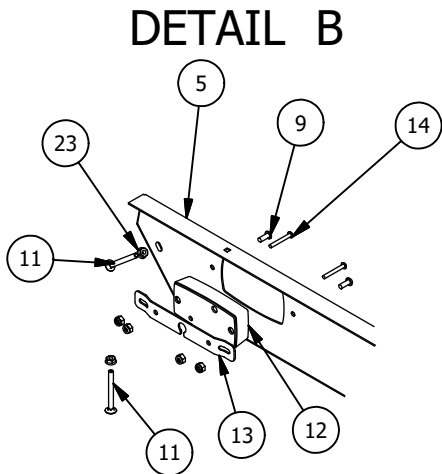

Versa Bed Assembly (Optional)

Parts List			
ITEM	QTY	PART NUMBER	DESCRIPTION
1	1	770-9022-00	Short Flat Bed Frame Assembly 2021
2	1	760-1005-00	Short Flat Bed Truck Right Bed Panel Assy
3	1	726-4076-00	Truck Bed Tailgate Panel-AL
4	1	760-1003-00	Short Flat Bed Left Bed Panel Assy
5	1	726-4078-00	Truck Bed Taillight Panel-AL
6	26	618-1083-00	1/4-20 x 1" Carriage Bolt
7	83	613-8073-50	1/4-20 Nylon Insert Locknut BL
8	6	753-1012-00	Extended Bed Hinge
9	30	618-8064-50	1/4-20 x 5/8 Button Socket C/S
10	10	618-1055-50	1/4-20 x 3 Button C/S Black
11	20	618-2045-00	1/4-20 x 2 1/2 Carriage Bolt
12	2	688-1001-00	Tail/Brake Light Assembly
13	2	739-4460-60	Truck Bed Taillight Bracket
14	4	618-8070-00	10-24 1 1/2 Button Stainless Bolt
15	2	652-6000-00	Door Latch MTV
16	6	618-2037-50	1/4-20 X1 Button Socket C/S Black
17	6	739-4469-00	Truck Bed Side Gate Brkt
18	6	758-1000-00	Rubber Stops
19	8	729-1002-00	Bottom Bumper-Tailgate-2500
20	2	739-4509-00	Intimidator Versa Bed Fender
21	8	630-7040-00	1/4 x 1 Hex Head Tek Screw
22	48	658-6000-00	Self Adhesive Bumper
23	7	613-9001-00	1/4-20 Hex Flange Nuts Zinc W/Serrations
24	8	613-8073-00	1/4-20 Nylon Insert Locknut Zinc Orange Nylon
25	1	739-4482-00	Truck Bed Side Panel Gusset, Left
26	1	739-4483-00	Truck Bed Side Panel Gusset, Right
27	1	760-1012-00	Truck Front Panel Assembly
28	4	732-2000-00	Large MTV A-Arm Bushing
29	2	732-2001-00	Large MTV A-Arm Bushing Sleeve
30	2	618-2006-00	1/2" - 13X3-1/2" Hex Bolt Gr 5
31	2	613-6037-00	1/2-13 Nylon Insert Locknut