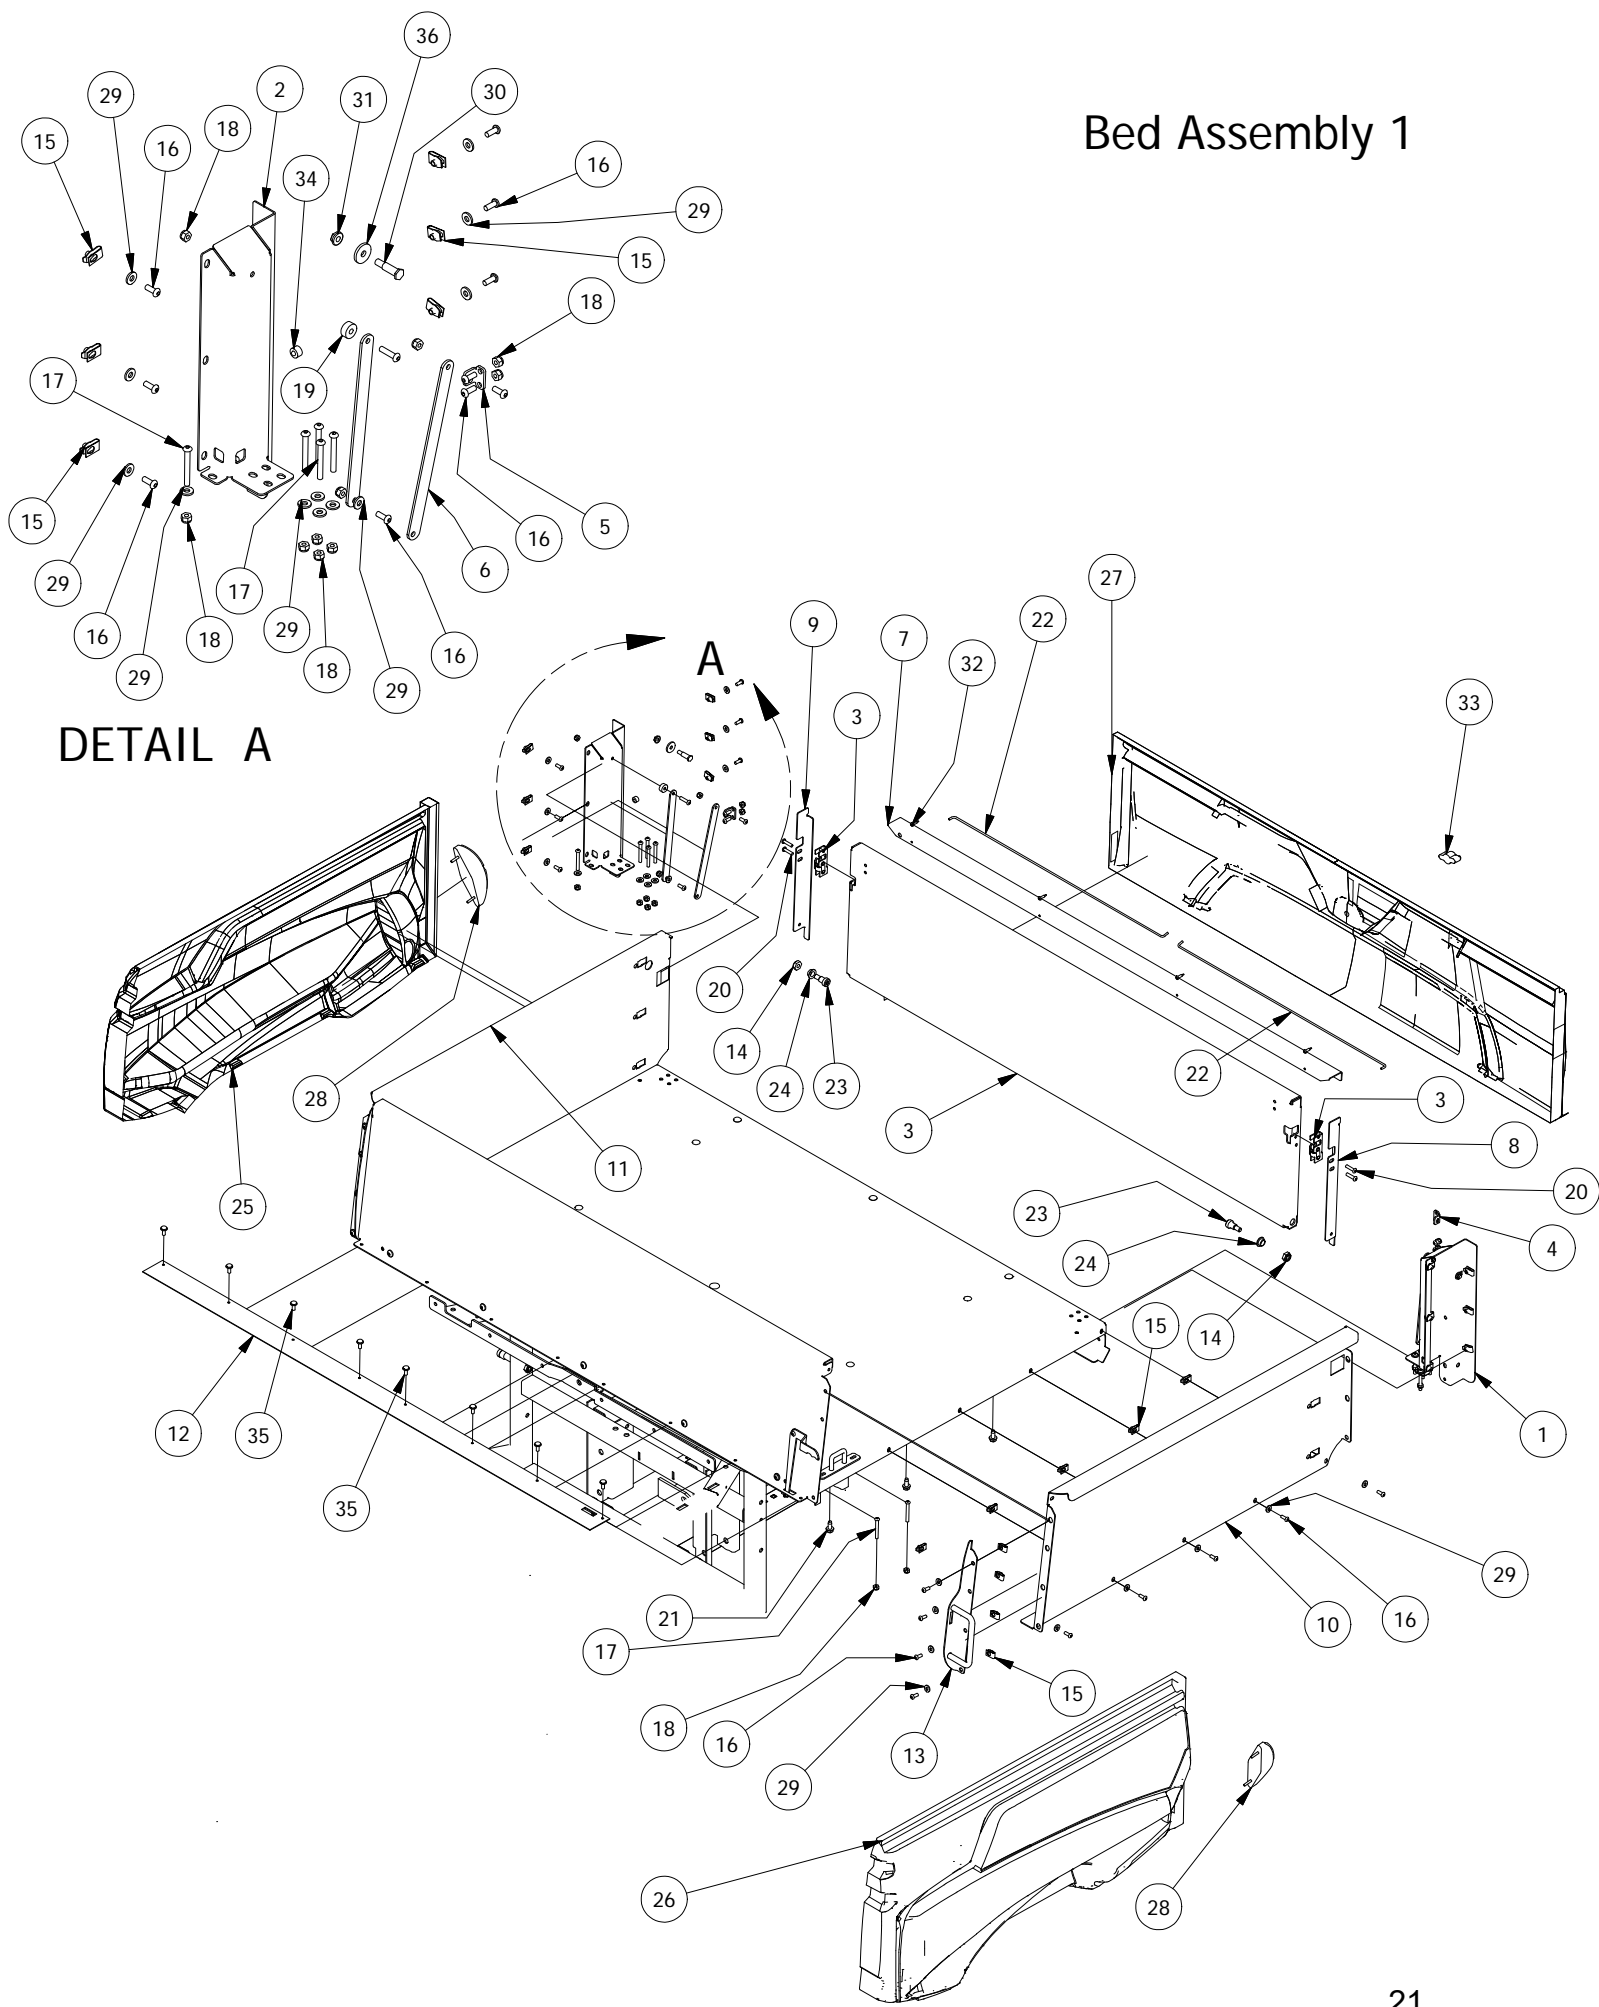

Bed Assembly 1

Bed Assembly 1			
ITEM	QTY	PART NUMBER	DESCRIPTION
1	1	703-4008-10	Bed Side Support-Left
2	1	703-4006-10	Bed Side Support-Right
3	1	760-1010-00	Standard bed Tail Gate Panel With Cross Brace Assembly
4	1	739-4004-60	Tailgate Support Bracket (Left)
5	1	739-4002-60	Tailgate Support Bracket (Right)
6	4	739-4016-60	Tailgate Support Arm-2500
7	1	703-4002-10	Top Tailgate Guard
8	1	703-4014-10	Left TG Side Cover
9	1	703-4012-10	Right TG Side Cover
10	1	703-4004-10	Standard Bed Left Side-Steel
11	1	726-4006-10	Standard Bed Right Side-Steel
12	1	712-3020-00	Bed Dust Seal
13	1	769-4002-00	Dump Bed Handle Assy
14	6	613-0040-00	1/2-13 Nylon Insert Jam Locknut
15	34	613-0054-00	1/4-20 Cage Nut
16	43	618-8064-50	1/4-20 x 5/8 Button Socket C/S
17	14	618-1060-50	1/4-20 X2" Button Hd Black
18	25	613-8073-50	1/4-20 Nylon Insert Locknut BL
19	3	725-4004-00	Spacer, .261 IDx.740 ODx.315 L
20	7	618-2037-50	1/4-20 X1 Button Socket C/S Black
21	6	618-2021-00	5/16" - 18 3/4" Ind Hex Washr Hd - Type F
22	2	735-4000-00	Tailgate Latch Push Rod Left
23	2	618-6062-00	1/2" x 5/8" Soc. Shoulder Bolt
24	2	632-5000-00	1/2 IDx 5/8 x 5/16 OIB Bushing
25	1	780-2065-10	Dump Bed Side-Right-Large UTV
26	1	780-2070-10	Dump Bed Side-Left-Large UTV
27	1	780-2075-10	Tailgate-Large UTV-Black
28	2	786-0014-00	Stop/Tail Light - Large UTV
29	47	619-0010-50	1/4 Flat Washer Black
30	2	739-7000-00	Basket Latch Striker Post
31	2	613-0031-00	Serrated Flange nut
32	4	630-2030-50	10 x 3/4 Pan Philips Tek Screw
33	1	752-1006-00	Dump Bed Tail gate Actuator
34	2	729-1002-00	Buttom Bumper-Tailgate-2500
35	8	618-2082-00	Push Pin Rivet-Bed Seal
36	2	619-4004-00	Striker Post Fender Washer