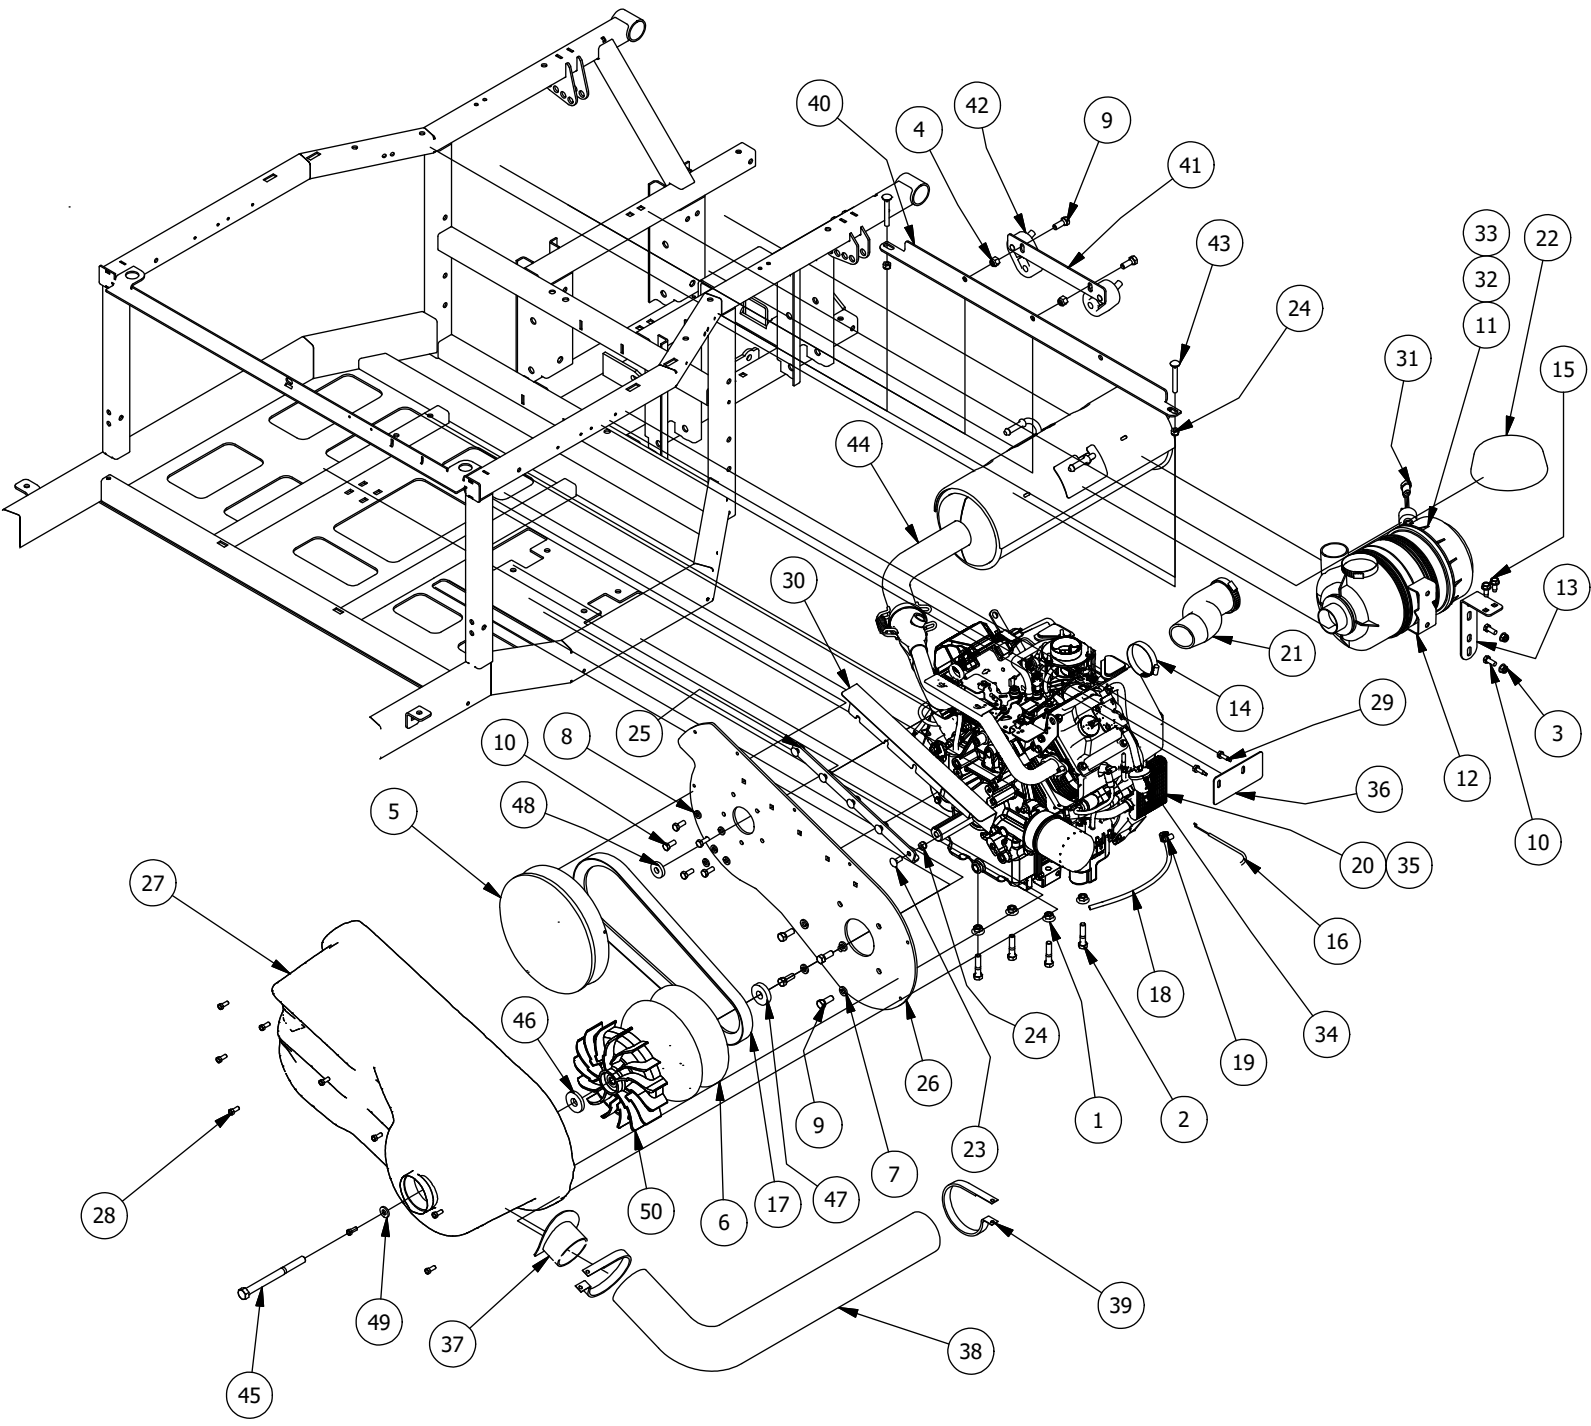

Kohler Engine Assembly

Kohler Engine Assembly

ITEM	QTY	PART NUMBER	DESCRIPTION
1	6	613-5201-00	3/8-16 Serrated Flange Nut
2	4	618-6050-00	3/8-16 x 1-3/4 Hex Bolt Zinc
3	3	613-8049-00	5/16-18 Nylon Insert Flange Nut Zinc Orange Nylon
4	4	613-5041-00	3/8-16 Nylon Insert Locknut
5	1	770-1014-00	CVT Driven Pully-Kohler 25
6	1	770-1012-00	CVT Driven Pully-Kohler 25
7	4	619-0013-00	3/8" Zn Lock Washer
8	14	619-8051-00	5/16 Lockwasher Zinc
9	6	618-6049-00	3/8-16 X 1 GR 5 Hex Bolts Zinc
10	12	618-8063-00	5/16-18 x 3/4 GR 5 Hex bolt Zinc
11	1	763-1001-00	Air Filter
12	1	772-1100-00	Air Canister Clamp
13	1	739-3370-00	Air Filter Bracket
14	3	672-9052-00	1-15/16 to 2 - 1/2 Hose Clamp
15	6	618-2021-00	5/16" - 18 3/4" Ind Hex Washr Hd - Type F
16	1	764-2000-00	Throttle Cable-750-EFI Kohler
17	1	741-1005-00	CVT Belt-Kohler 750 EFI
18	3	751-1014-00	1/4 Fuel Line - Low Perm
19	4	672-8067-00	Hose Clamp No. 4 - 7/32 - 5/8
20	1	715-3004-00	Kohler 750 EFI Engine Package
21	1	736-2004-00	Intake Adapter Hose-750 EFI Kohler
22	1	763-2012-00	Rain Cap- Air Filter
23	7	618-8062-00	5/16-18x3/4 Carriage Bolts Zinc
24	9	613-8047-00	5/16-18 Nylock HEX Nut
25	1	726-3233-00	CVT Backplate Stiffener, Kohler EFI
26	1	726-3230-00	CVT Backing Plate w/Stiffener, Kohler EFI
27	1	714-3007-00	CVT Cover Kohler 750 EFI
28	7	618-5007-00	1/4 X 5/8 hex head tri-lobe thread forming bolt
29	2	630-7040-00	1/4 x 1 Hex Head Tek Screw
30	1	739-2067-00	Exhaust Pipe Heat Shield
31	1	763-3006-00	Filter Restriction Switch
32	1	763-1002-00	Air Box Cap
33	1	763-1000-00	Air Box Assembly
34	1	786-2004-00	Fuel Sender
35	1	785-1030-00	10w 30 Motor Oil 1.5 quarts
36	1	739-3432-00	Kohler 750 fuel Pump Heat Shield
37	1	780-2081-00	750 CVT Enclosure Outlet Nozzle
38	1	751-1010-00	2.5 ft. 3" Flex Hose
39	2	772-1050-00	3 - 1/2 EPDM Loop Clamp
40	1	739-4520-00	800 cc Muffler Frame Bracket
41	1	770-3340-00	800cc Muffler Mounting Bracket Assembly
42	2	787-3020-00	Muffler Hanger 800 Engine
43	2	618-2019-00	5/16" - 18 X 2-1/2" Carriage Bolt
44	1	715-3036-00	750 Full Muffler Assembly
45	1	770-1051-00	Kohler 750 and Diesel CVT Primary Clutch Bolt
46	1	770-1022-00	CVT Fan Inside Spacer Washer
47	1	770-1023-00	CVT Centrifugal Fan Spacer Washer
48	1	770-1024-00	CVT Secondary Spacer Washer
49	1	619-0061-00	.406" ID x .834" Nord-Loack Washer, CVT Clutch
50	1	770-1020-00	CVT Clutch Fan