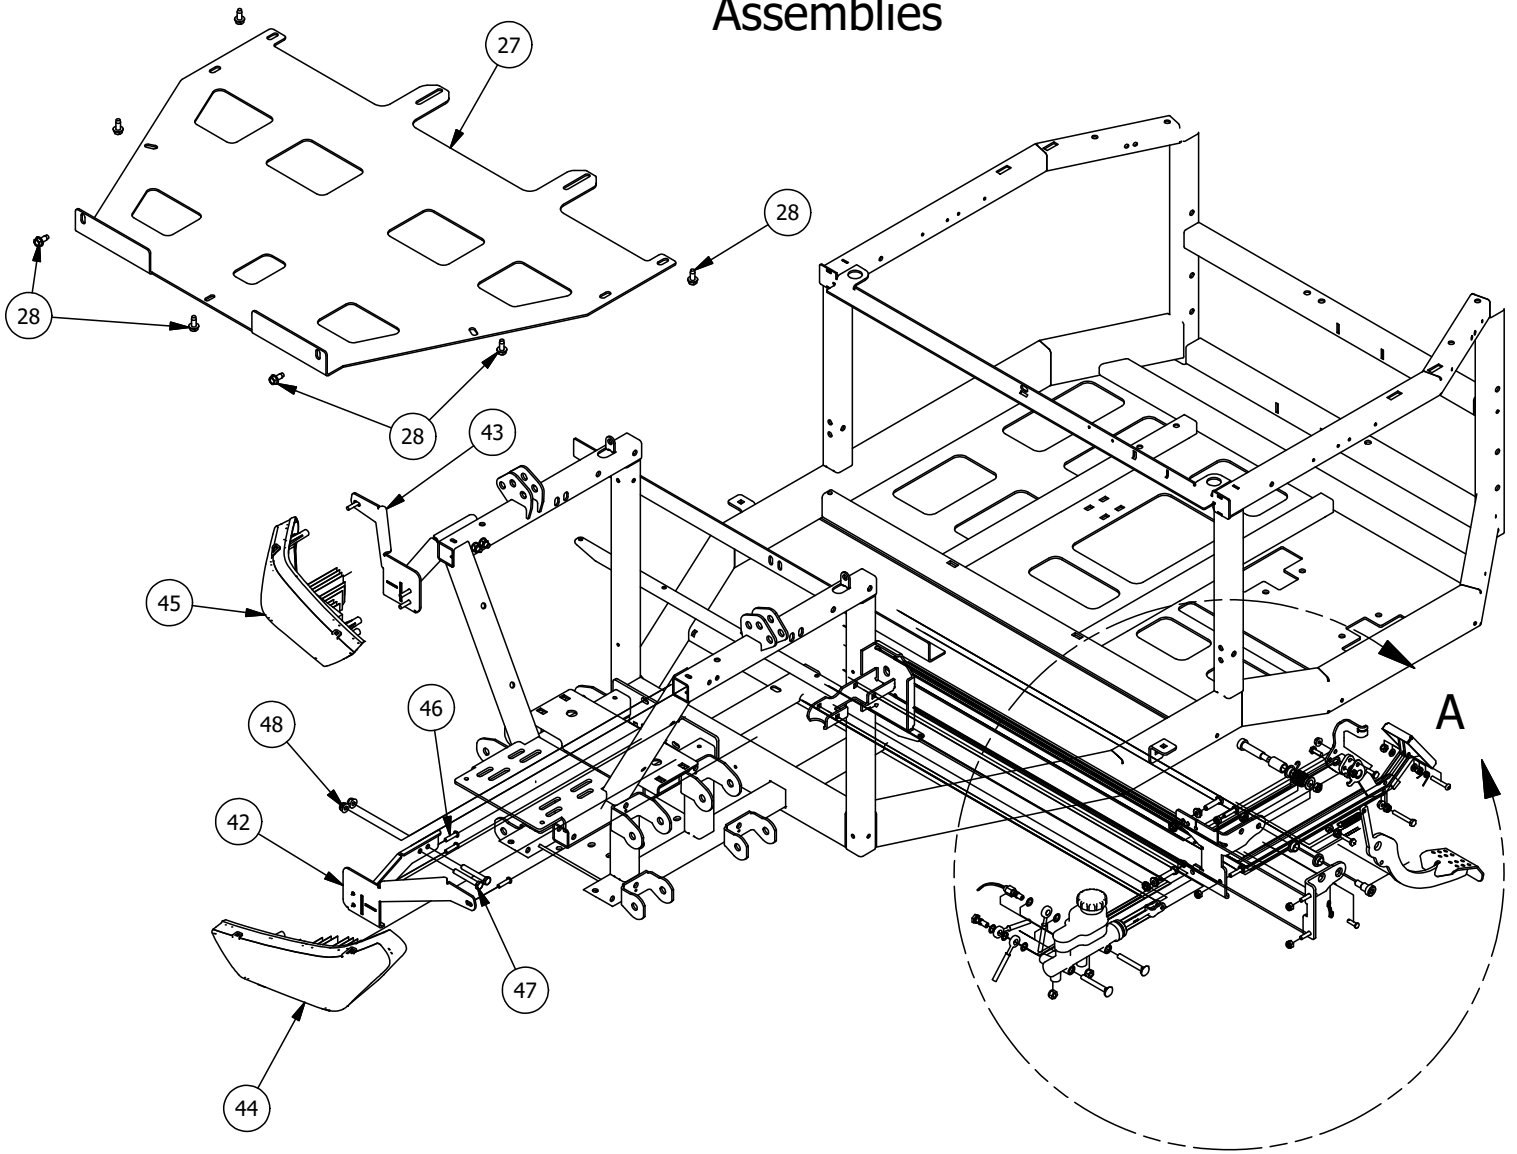

Lights and Brake Assemblies

DETAIL A

Lights and Brake Assemblies			
ITEM	QTY	PART NUMBER	DESCRIPTION
1	4	613-9002-00	5/16-18 Hex Flange Nuts Zinc w/Serations
2	2	618-2019-00	5/16" - 18 X 2-1/2" Carriage Bolt
3	2	613-8047-00	5/16-18 Nylock HEX Nut
4	1	716-1000-00	Master Cylinder, Dual Cylinder
5	1	716-1017-00	Banjo Bolt-Double-10mm-1.0
6	1	777-1011-00	Brake Switch-Banjo-2012
7	5	616-1025-00	10 mm copper crush washer
8	1	716-3004-00	Brake Line-MC to Rear T-Lg UTV
9	1	716-3002-00	Brake Line Front Left-Lg UTV
10	1	716-3000-00	Brake Line Front Right-Lg UTV
11	1	739-4202-00	Brake Pedal Bracket-Right-2500
12	1	716-2012-00	Brake Pedal Assy-Large UTV
13	1	739-4200-00	Brake Pedal Bracket Left-2500
14	3	632-5000-00	1/2 IDx 5/8 x 5/16 OIB Bushing
15	1	613-2004-00	3/8"-16 Nyloc Jam Nut
16	1	732-2003-00	Bushing, Oil Impregnated
17	1	618-6064-00	12"X1-3/4" Shoulder Bolt
18	1	725-1009-00	Pedal Spring Spacer LRG UTV 1-1/8 spacer
19	1	734-2002-00	Spring-Accelerator Pedal
20	1	620-1000-00	Clevis Pin, 1/4" x 3/4"
21	1	620-1002-00	Bow Tie Clip
22	1	755-1004-00	Accelerator Pedal Assy-LG UTV
23	1	734-2000-00	Spring-Park Brake
24	1	739-4215-00	Accel Pedal Lever
25	1	739-4216-00	Accel Pedal Spring Anchor
26	1	725-1007-00	Accel Pedal Spacer
27	1	726-4012-00	Skid Plate - Kohler 750 EFI & DIESEL
28	7	618-2021-00	5/16" - 18 3/4" Ind Hex Washr Hd - Type F
29	5	618-4007-00	1/4-20 x 1 Grade 5 Hex bolts Zinc
30	5	613-9001-00	1/4-20 Hex Flange Nuts Zinc W/Serrations
31	5	613-8073-00	1/4-20 Nylon Insert Locknut Zinc Orange Nylon
32	1	785-1020-00	Brake Fluid DOT3 .3 Quarts
33	1	618-6062-00	1/2" x 5/8" Soc. Shoulder Bolt
34	1	613-2004-00	3/8"-16 Nyloc Jam Nut
35	2	618-2029-00	5/16" x 1-1/4" Hex C/S Gr 5
36	1	618-2016-50	1/4-20 x 1-3/4" Hex Bolt
37	1	618-2038-50	1/4-20 X1-1/2" BH Socket Scr Blk
38	2	613-8073-50	1/4-20 Nylon Insert Locknut BL
39	2	619-4012-00	.255 ID x .500 OD x .075 Thick TFE Washer
40	1	734-2003-00	Spring-Accelerator Pedal Assy
41	2	618-8052-00	1/4-20 x 3/4 Grade 5 Hex bolts Zinc
42	1	770-3371-00	2018 Uniq Headlight Left Mounting Bracket Assembly
43	1	770-3372-00	2018 Uniq Headlight Right Mounting Bracket Assembly
44	1	786-0039-00	Headlight Assembly Left MY2018
45	1	786-0040-00	Headlight Assembly Right MY2018
46	6	618-2037-50	1/4-20 X1 Button Socket C/S Black
47	4	618-2034-00	5/16" x 2-1/4" Hex Hd Cap Scr.
48	4	613-8049-00	5/16-18 Nylon Insert Flange Nut Zinc Orange Nylon