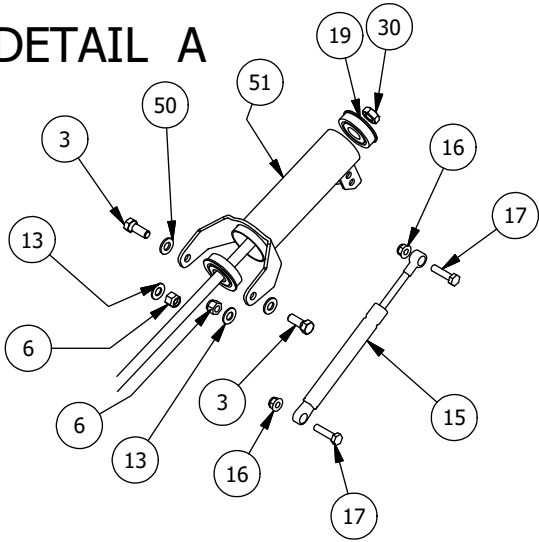

Front and Dash Assemblies

DETAIL A