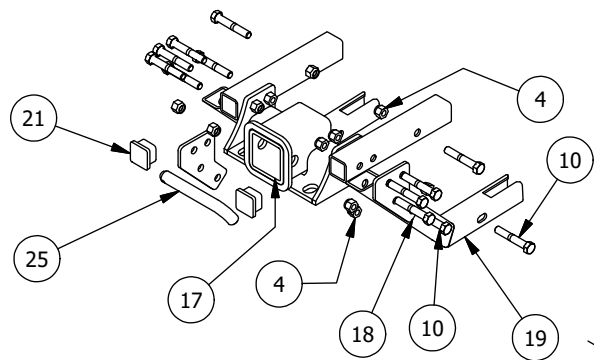

Seat, Dash, and Grill Assemblies

DETAIL A