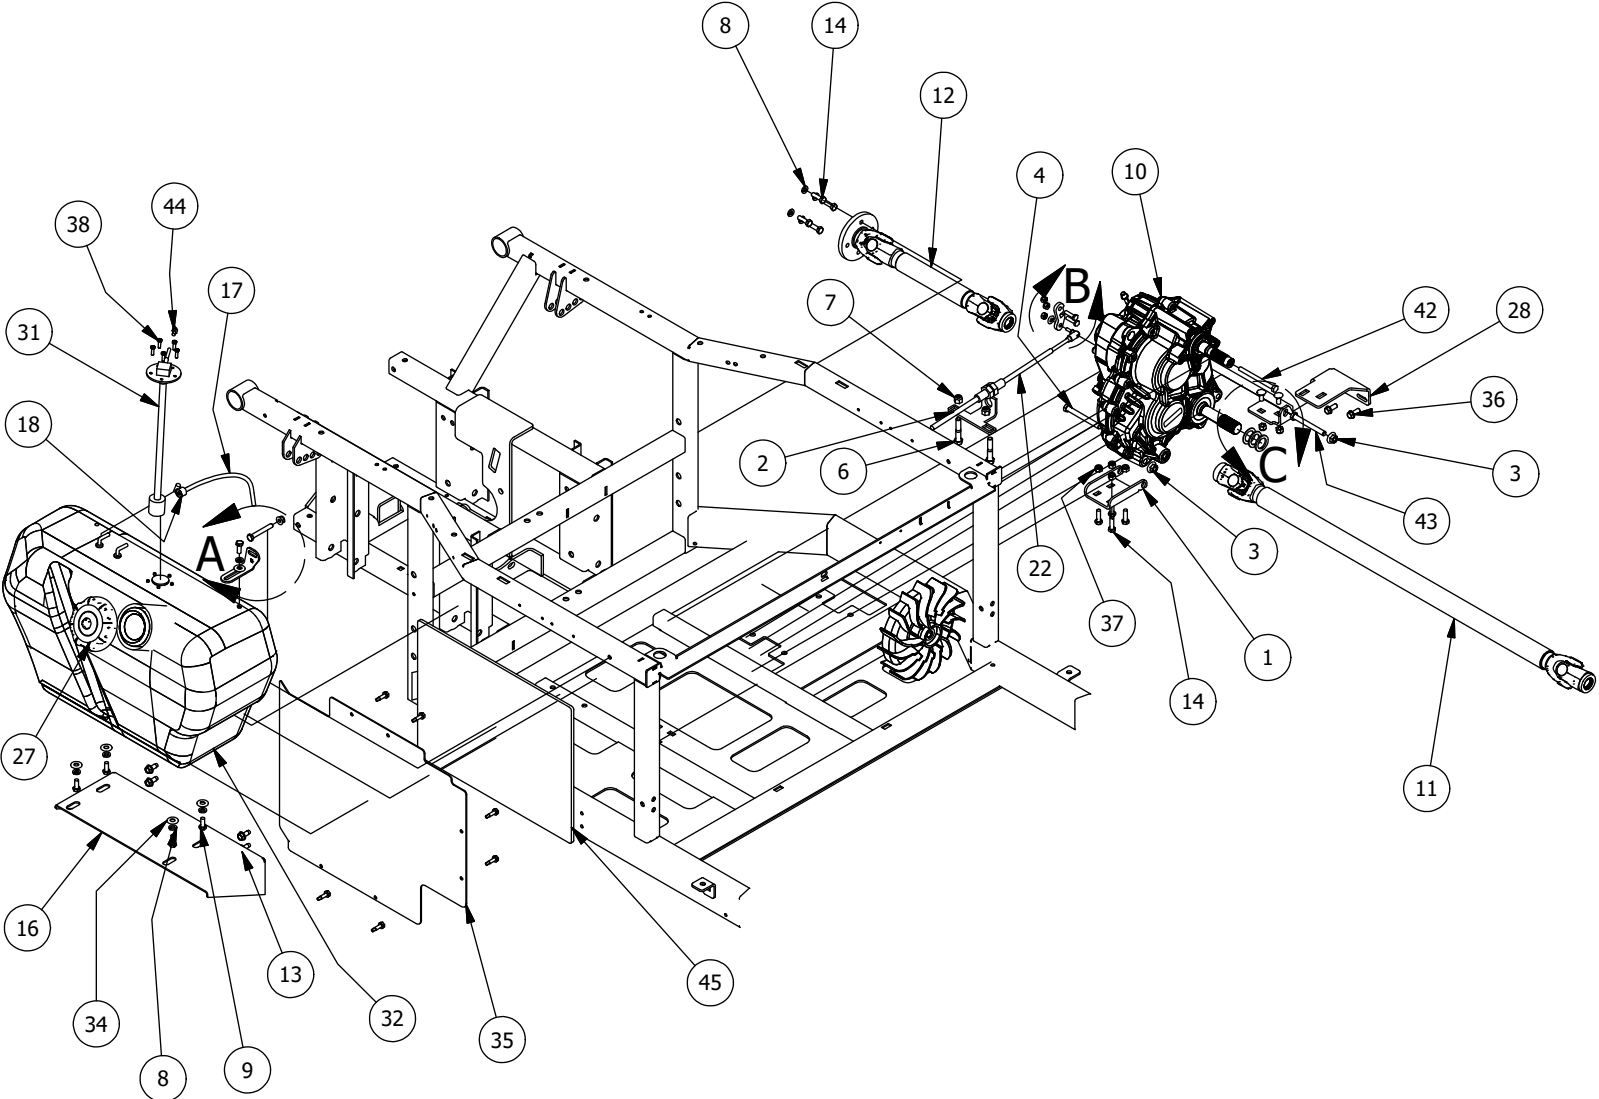

Transmission and Fuel Tank Assembly

Transmission and Fuel Tank Assembly			
ITEM	QTY	PART NUMBER	DESCRIPTION
1	1	739-3368-00	Lower Transmission Mounting Brkt
2	1	739-3366-60	Lower Shift Cable Bracket
3	6	613-5201-00	3/8-16 Serrated Flange Nut
4	1	618-2025-00	3/8" -16 X 3-1/2" hex C/S-Gr5
5	3	613-8049-00	5/16-18 Nylon Insert Flange Nut Zinc Orange Nylon
6	2	618-2024-00	3/8 -16 X 2" Hex Bolt
7	4	613-5041-00	3/8-16 Nylon Insert Locknut
8	14	619-8051-00	5/16 Lockwasher Zinc
9	12	618-8063-00	5/16-18 x 3/4 GR 5 Hex bolt Zinc
10	1	737-3000-00	Transmission
11	1	737-2023-00	Front Drive Shaft-Gas Lg UTV's Kohler & Weber
12	1	737-2024-00	Rear Drive Shaft-Gas Lg UTV's Kohler & Weber
13	6	618-2021-00	5/16" - 18 3/4" Ind Hex Washr Hd - Type F
14	8	618-1080-00	5/16-18 x 1" GR 8 Hex bolt
15	4	618-4007-00	1/4-20 x 1 Grade 5 Hex bolts Zinc
16	1	739-2543-00	Universal Lower Fuel Tank Mounting Bracket
17	3	751-1014-00	1/4 Fuel Line - Low Perm
18	4	672-8067-00	Hose Clamp No. 4 - 7/32 - 5/8
19	1	739-2059-60	Upper Fuel Tank Support Brkt
20	1	618-2034-00	5/16" x 2-1/4" Hex Hd Cap Scr.
21	1	739-3376-60	Team Trans Shift Lever Ext
22	1	764-2004-00	Gear Shift Cable-Large UTV
23	1	710-1038-00	1/4" X 28 Quick Disc. Rod End
24	2	613-8073-00	1/4-20 Nylon Insert Locknut Zinc Orange Nylon
25	1	613-0028-00	1/4-28 Hex Nut
26	1	619-4008-00	1/4 Lock Washer Zinc
27	1	767-2009-00	UTV Gas Cap Non-Venting
28	1	739-2060-00	Motor/Transmission Bracket
29	7	618-8062-00	5/16-18x3/4 Carriage Bolts Zinc
30	9	613-8047-00	5/16-18 Nylock HEX Nut
31	1	786-2004-00	Fuel Sender
32	1	767-1998-00	Gas Tank-Kohler 750 EFI
33	1	739-2063-00	Motor/Transmission Bracket Upper Brkt-750EFI
34	5	619-8044-00	5/16 USS Flat Washer Zinc
35	1	726-3400-00	Gas Tank Heat Shield Classic & Cew
36	2	618-6073-00	M8x1.25x20mm Hex Washer Hd MS
37	4	613-8047-50	5/16-18 Nylon Insert Locknut Black Zinc
38	5	618-2105-00	10-32 x 5/8" Indented hex Head machine Screw
39	1	725-1001-60	.120 CVT Shim
40	1	725-1002-60	.08 CVT Shim
41	1	725-1003-60	.040 CVT Shim
42	1	618-2059-00	5/16-18 x 3-3/4 GR5 Hex Bolt
43	1	618-2073-00	3/8"-16x3-1/4" Hex Hd Cap Scr
44	1	613-0008-00	Male Push on Terminal
45	1	789-0001-00	Fuel Tank Heat Shield Insulation