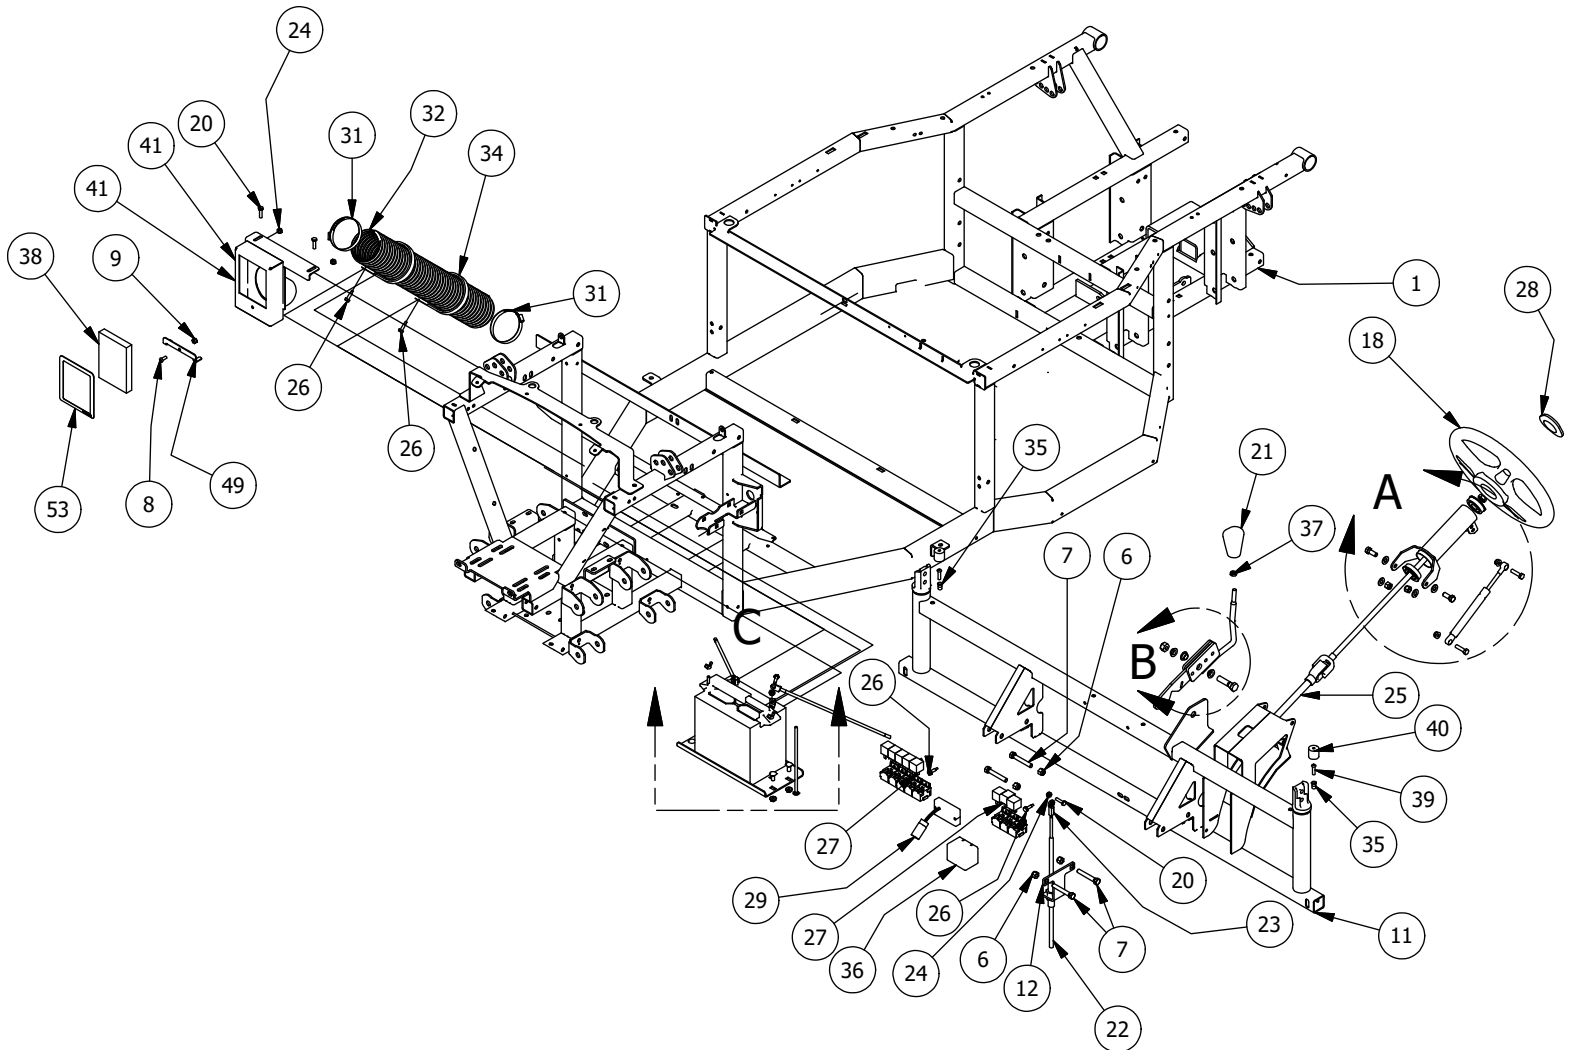

Front and Dash Assemblies

DETAIL A

DETAIL B

DETAIL C

Seat, Dash, and Grill Assemblies			
ITEM	QTY	PART NUMBER	DESCRIPTION
1	1	770-3030-00	750 2021 Classic Frame Assembly
2	1	613-6037-00	1/2-13 Nylon Insert Locknut
3	4	618-6049-00	3/8-16 X 1 GR 5 Hex Bolts Zinc
4	4	613-9002-00	5/16-18 Hex Flange Nuts Zinc w/Serations
5	1	618-5049-00	1/2-13 x 2 GR5 Hex Bolt Zinc
6	26	613-5041-00	3/8-16 Nylon Insert Locknut
7	4	618-2069-00	3/8" - 16 X 2-1/2" Hex Hd Cap Screw
8	1	618-8064-50	1/4-20 x 5/8 Button Socket C/S
9	1	613-8073-50	1/4-20 Nylon Insert Locknut BL
10	2	732-2003-00	Bushing, Oil Impregnated
11	1	770-3002-00	Dash Support Assy
12	1	739-3364-60	Upper Shift Cable Bracket
13	2	619-0012-00	3/8 ID x 1/8 Plastic Washer
14	1	632-5000-00	1/2 IDx 5/8 x 5/16 OIB Bushing
15	1	735-2005-00	Tilt Steering Gas Spring
16	9	613-8049-00	5/16-18 Nylon Insert Flange Nut Zinc Orange Nylon
17	2	618-1077-00	5/16 x 1-1/4 G8 Zn Hex Bolt
18	2	722-2500-00	Steering Wheel Large UTV
19	2	720-4060-00	Steering Column Bearing
20	5	618-4007-00	1/4-20 x 1 Grade 5 Hex bolts Zinc
21	1	745-2004-00	2018 Shift Lever Knob, Team Transmission
22	1	764-2004-00	Gear Shift Cable-Large UTV
23	1	799-1002-00	1/4-28, Right Hand Thread Heim
24	3	613-8073-00	1/4-20 Nylon Insert Locknut Zinc Orange Nylon
25	1	737-5002-00	Steering Shaft Assembly-Large UTV
26	10	630-7040-00	1/4 x 1 Hex Head Tek Screw
27	8	786-0005-00	12 Volt Cube Relay
28	1	722-2502-00	Steering Wheel Cap-Hurricane
29	1	786-2002-00	PMW Controller, Team Rear Diff
30	1	737-5003-00	Steering Shaft Wheel Nut
31	2	772-2016-00	1-15/16 to 2 - 1/2 Hose Clamp
32	1	751-1010-00	4.5 ft. Flex Hose
33	4	618-8062-00	5/16-18x3/4 Carriage Bolts Zinc
34	2	772-1050-00	3 - 1/2 EPDM Loop Clamp
35	2	619-0026-00	Rivnut 1/4-20 Steel
36	1	766-1000-00	Fuse Block Cover, 750 EFI
37	1	613-6051-00	3/8-24 Hex Nut Zinc
38	1	763-2100-00	CVT Plenum Filter Media
39	2	618-2037-50	1/4-20 X1 Button Socket C/S Black
40	2	729-1000-00	Hood Rest Bumper-Lg UTV
41	1	770-1045-00	Kohler 750 Dash Mount CVT Box Assembly
42	1	757-3010-00	Battery Tray Winch Surge Battery
43	1	768-1003-00	AGM Stater Battery
44	2	664-0035-00	73" Battery Cable
45	1	643-8929-98	Battery Hold Down
46	2	618-1084-00	1/4-20 x 8 Carriage Bolt Zinc
47	2	613-2005-00	1/4-20 Wing Nut Zinc
48	2	613-9001-00	1/4-20 Hex Flange Nuts Zinc W/Serrations
49	1	739-3420-00	CVT Enclosure Bracket
50	2	619-0057-50	3/8 Flat Washer Black Zinc
51	1	731-1200-00	Steering Column Assy- Large UTV
52	1	769-3000-00	Shift Lever Assembly 2500 Series
53	1	763-1005-00	Frogskinz Mesh 750/Diesel