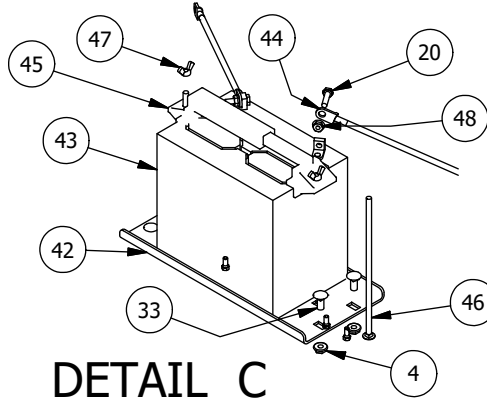

Front and Dash Assemblies

DETAIL C