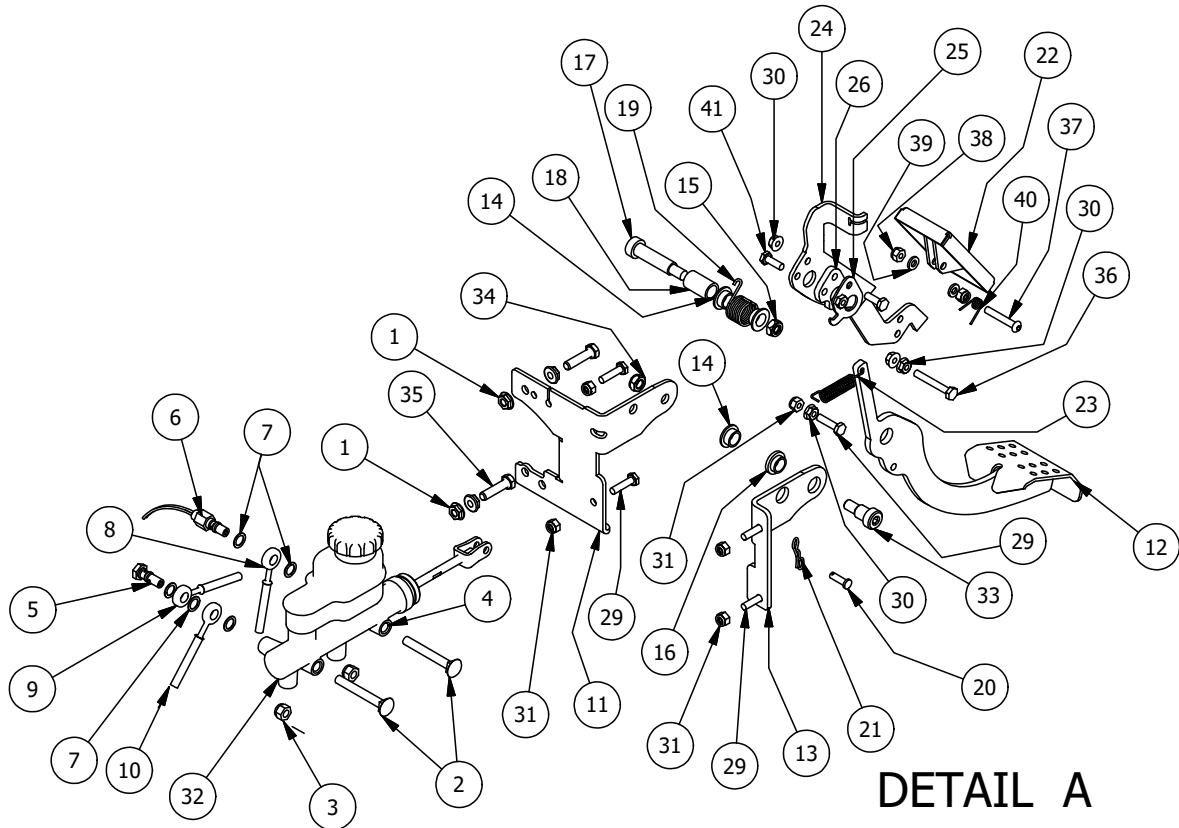

Lights and Brake Assemblies

DETAIL A

Lights and Brake Assemblies			
ITEM	QTY	PART NUMBER	DESCRIPTION
1	4	613-9002-00	5/16-18 Hex Flange Nuts Zinc w/Serations
2	2	618-2019-00	5/16" - 18 X 2-1/2" Carriage Bolt
3	2	613-8047-00	5/16-18 Nylock HEX Nut
4	1	716-1000-00	Master Cylinder, Dual Cylinder
5	1	716-1017-00	Banjo Bolt-Double-10mm-1.0
6	1	777-1011-00	Brake Switch-Banjo-2012
7	5	616-1025-00	10 mm copper crush washer
8	1	716-3004-00	Brake Line-MC to Rear T-Lg UTV
9	1	716-3002-00	Brake Line Front Left-Lg UTV
10	1	716-3000-00	Brake Line Front Right-Lg UTV
11	1	739-4202-00	Brake Pedal Bracket-Right-2500
12	1	716-2012-00	Brake Pedal Assy-Large UTV
13	1	739-4200-00	Brake Pedal Bracket Left-2500
14	3	632-5000-00	1/2 IDx 5/8 x 5/16 OIB Bushing
15	1	613-2004-00	3/8"-16 Nyloc Jam Nut
16	1	732-2003-00	Bushing, Oil Impregnated
17	1	618-6064-00	12"X1-3/4" Shoulder Bolt
18	1	725-1009-00	Pedal Spring Spacer LRG UTV 1-1/8 spacer
19	1	734-2002-00	Spring-Accelerator Pedal
20	1	620-1000-00	Clevis Pin, 1/4" x 3/4"
21	1	620-1002-00	Bow Tie Clip
22	1	755-1004-00	Accelerator Pedal Assy-LG UTV
23	1	734-2000-00	Spring-Park Brake
24	1	739-4215-00	Accel Pedal Lever
25	1	739-4216-00	Accel Pedal Spring Anchor
26	1	725-1007-00	Accel Pedal Spacer
27	1	726-4012-00	Skid Plate - Kohler 750 EFI & DIESEL
28	7	618-2021-00	5/16" - 18 3/4" Ind Hex Washr Hd - Type F
29	5	618-4007-00	1/4-20 x 1 Grade 5 Hex bolts Zinc
30	5	613-9001-00	1/4-20 Hex Flange Nuts Zinc W/Serrations
31	5	613-8073-00	1/4-20 Nylon Insert Locknut Zinc Orange Nylon
32	1	785-1020-00	Brake Fluid DOT3 .3 Quarts
33	1	618-6062-00	1/2" x 5/8" Soc. Shoulder Bolt
34	1	613-2004-00	3/8"-16 Nyloc Jam Nut
35	2	618-2029-00	5/16" x 1-1/4" Hex C/S Gr 5
36	1	618-2016-50	1/4-20 x 1-3/4" Hex Bolt
37	1	618-2038-50	1/4-20 X1-1/2" BH Socket Scr Blk
38	2	613-8073-50	1/4-20 Nylon Insert Locknut BL
39	2	619-4012-00	.255 ID x .500 OD x .075 Thick TFE Washer
40	1	734-2003-00	Spring-Accelerator Pedal Assy
41	2	618-8052-00	1/4-20 x 3/4 Grade 5 Hex bolts Zinc
42	1	770-3371-00	2018 Uniq Headlight Left Mounting Bracket Assembly
43	1	770-3372-00	2018 Uniq Headlight Right Mounting Bracket Assembly
44	1	786-0039-00	Headlight Assembly Left MY2018
45	1	786-0040-00	Headlight Assembly Right MY2018
46	6	618-2037-50	1/4-20 X1 Button Socket C/S Black
47	4	618-2034-00	5/16" x 2-1/4" Hex Hd Cap Scr.
48	4	613-8049-00	5/16-18 Nylon Insert Flange Nut Zinc Orange Nylon