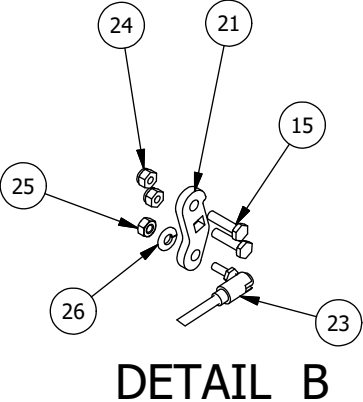

Transmission and Fuel Tank Assembly

Transmission and Fuel Tank Assembly			
ITEM	QTY	PART NUMBER	DESCRIPTION
1	1	739-3368-00	Lower Transmission Mounting Brkt
2	1	739-3366-60	Lower Shift Cable Bracket
3	6	613-5201-00	3/8-16 Serrated Flange Nut
4	1	618-2025-00	3/8" -16 X 3-1/2" hex C/S-Gr5
5	3	613-8049-00	5/16-18 Nylon Insert Flange Nut Zinc Orange Nylon
6	2	618-2024-00	3/8 -16 X 2" Hex Bolt
7	4	613-5041-00	3/8-16 Nylon Insert Locknut
8	14	619-8051-00	5/16 Lockwasher Zinc
9	12	618-8063-00	5/16-18 x 3/4 GR 5 Hex bolt Zinc
10	1	737-3000-00	Transmission
11	1	737-2023-00	Front Drive Shaft-Gas Lg UTV's Kohler & Weber
12	1	737-2024-00	Rear Drive Shaft-Gas Lg UTV's Kohler & Weber
13	6	618-2021-00	5/16" - 18 3/4" Ind Hex Washr Hd - Type F
14	8	618-1080-00	5/16-18 x 1" GR 8 Hex bolt
15	4	618-4007-00	1/4-20 x 1 Grade 5 Hex bolts Zinc
16	1	739-2543-00	Universal Lower Fuel Tank Mounting Bracket
17	3	751-1014-00	1/4 Fuel Line - Low Perm
18	4	672-8067-00	Hose Clamp No. 4 - 7/32 - 5/8
19	1	739-2059-60	Upper Fuel Tank Support Brkt
20	1	618-2034-00	5/16" x 2-1/4" Hex Hd Cap Scr.
21	1	739-3376-60	Team Trans Shift Lever Ext
22	1	764-2004-00	Gear Shift Cable-Large UTV
23	1	710-1038-00	1/4" X 28 Quick Disc. Rod End
24	2	613-8073-00	1/4-20 Nylon Insert Locknut Zinc Orange Nylon
25	1	613-0028-00	1/4-28 Hex Nut
26	1	619-4008-00	1/4 Lock Washer Zinc
27	1	767-2009-00	UTV Gas Cap Non-Venting
28	1	739-2060-00	Motor/Transmission Bracket
29	7	618-8062-00	5/16-18x3/4 Carriage Bolts Zinc
30	9	613-8047-00	5/16-18 Nylock HEX Nut
31	1	786-2004-00	Fuel Sender
32	1	767-1998-00	Gas Tank-Kohler 750 EFI
33	1	739-2063-00	Motor/Transmission Bracket Upper Brkt-750EFI
34	5	619-8044-00	5/16 USS Flat Washer Zinc
35	1	726-3400-00	Gas Tank Heat Shield Classic & Cew
36	2	618-6073-00	M8x1.25x20mm Hex Washer Hd MS
37	4	613-8047-50	5/16-18 Nylon Insert Locknut Black Zinc
38	5	618-2105-00	10-32 x 5/8" Indented hex Head machine Screw
39	1	725-1001-60	.120 CVT Shim
40	1	725-1002-60	.08 CVT Shim
41	1	725-1003-60	.040 CVT Shim
42	1	618-2059-00	5/16-18 x 3-3/4 GR5 Hex Bolt
43	1	618-2073-00	3/8"-16x3-1/4" Hex Hd Cap Scr
44	1	613-0008-00	Male Push on Terminal
45	1	789-0001-00	Fuel Tank Heat Shield Insulation