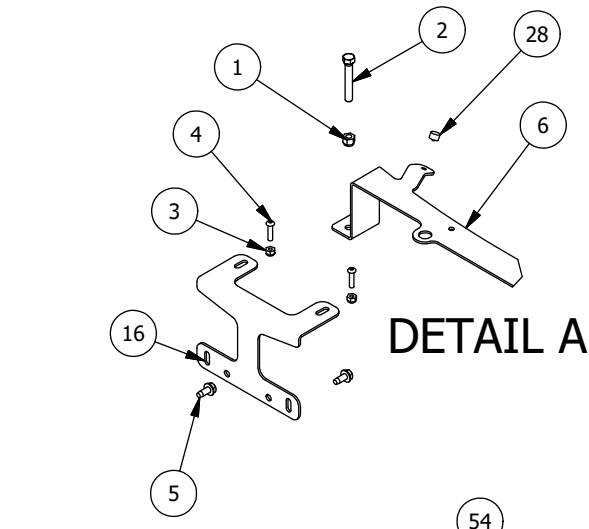

Plastics Assembly

Plastics Assembly			
ITEM	QTY	PART NUMBER	DESCRIPTION
1	2	613-5041-00	3/8-16 Nylon Insert Locknut
2	2	618-2069-00	3/8" - 16 X 2-1/2" Hex Hd Cap Screw
3	27	613-8073-50	1/4-20 Nylon Insert Locknut BL
4	23	618-2037-50	1/4-20 X1 Button Socket C/S Black
5	2	618-2021-00	5/16" - 18 3/4" Ind Hex Washr Hd - Type F
6	1	739-3374-00	Upper Radiator Mounting Brkt
7	1	780-2011-10	Upper Front Fender Flare-Left
8	1	780-2010-10	Front Firewall-Large UTV-Black
9	1	780-2020-00	Center Seat Panel-Large UTV-Or
10	2	759-2000-00	Hood Large UTV-Orange
11	1	780-2012-10	Upper Front Fender Flare-Right
12	1	780-2030-10	Seat Panel Left-Large UTV-Blk
13	1	780-2025-10	Seat Panel Right-Large UTV-Blk
14	1	780-2050-10	Lower Front Fender Flare-Right
15	1	780-2055-10	Lower Front Fender Flare-Left
16	1	739-2056-00	Upper Hood Support Brkt-Kohler/Electirc
17	9	618-4007-00	1/4-20 x 1 Grade 5 Hex bolts Zinc
18	1	777-1001-00	Ignition Switch 2018_No Acc.
19	1	677-2075-00	12 Volt Auxilliary Plug
20	1	780-2015-10	Floor Board-Large UTV-Black
21	1	786-2034-00	Head Light Hi/off/Low Beam Sw.
22	1	786-2038-00	4WD Switch
23	26	619-0010-50	1/4 Flat Washer Black
24	2	653-5010-00	Hood Hinge
25	8	630-2050-00	M5-.8 x 10 Pan Phil M/S Zinc
26	1	786-2030-00	Differential Lock Switch
27	1	726-3242-60	Firewall Mount Brkt
28	6	729-1002-00	Buttom Bumper-Tailgate-2500
29	1	786-2036-00	Dump Bed Up/Down Switch
30	15	618-2038-50	1/4-20 X1-1/2" BH Socket Scr Blk
31	15	619-0023-00	5/16 flat Washer 18-8 SS
32	30	618-6065-00	AUEVCO P/N 17216 HOLE PLUG BLACK
33	29	630-7040-00	1/4 x 1 Hex Head Tek Screw
34	1	786-2010-00	Wiring Harness_LG UTV-Gas
35	1	780-2020-20	Center Seat Panel-Large UTV-Gr
36	1	780-2020-80	Center Seat Panel-2500-Camo
37	1	780-2020-40	Center Seat Panel-2500-Charo
38	1	759-2000-20	Hood Large UTV-Gr
39	1	759-2000-80	Hood Large UTV- Camo
40	1	759-2000-40	Hood Large UTV-Blk
41	2	729-1006-00	Seat Pin Frame Guard-3x3.125"
42	1	736-2002-00	Break Pedal Boot-Lg UTV
43	1	736-2000-00	Shift Lever Boot-Large UTV
44	1	789-0001-00	Kohler 750 CVT Cover Instualton
45	4	714-1004-00	1-1/4"x1-1/4" Black Tube Plug
46	1	793-3212-00	Hitch Pin
47	9	613-8073-00	1/4-20 Nylon Insert Locknut Zinc Orange Nylon
48	5	613-9001-00	1/4-20 Hex Flange Nuts Zinc W/Serrations
49	1	752-1015-00	Glove Box Latch Assembly
50	1	780-2120-10	2018 Front Grill
51	9	618-8056-00	10-24 x 1/2 Button Socket C/S 18-8 SS
52	9	613-5019-00	10-24 Nylon Insert Locknut
53	9	618-8064-50	1/4-20 x 5/8 Button Socket C/S
54	1	786-2039-00	UTV 3" x 4" Display
55	1	780-2228-10	Small Display Dash
56	1	726-3303-00	Intimidator 2018 Grill Logo
57	1	726-3301-00	Intimidator 2018 Grill Plate
58	3	780-2220-00	Cup Holder
59	1	726-4512-00	ignition switch lock ring