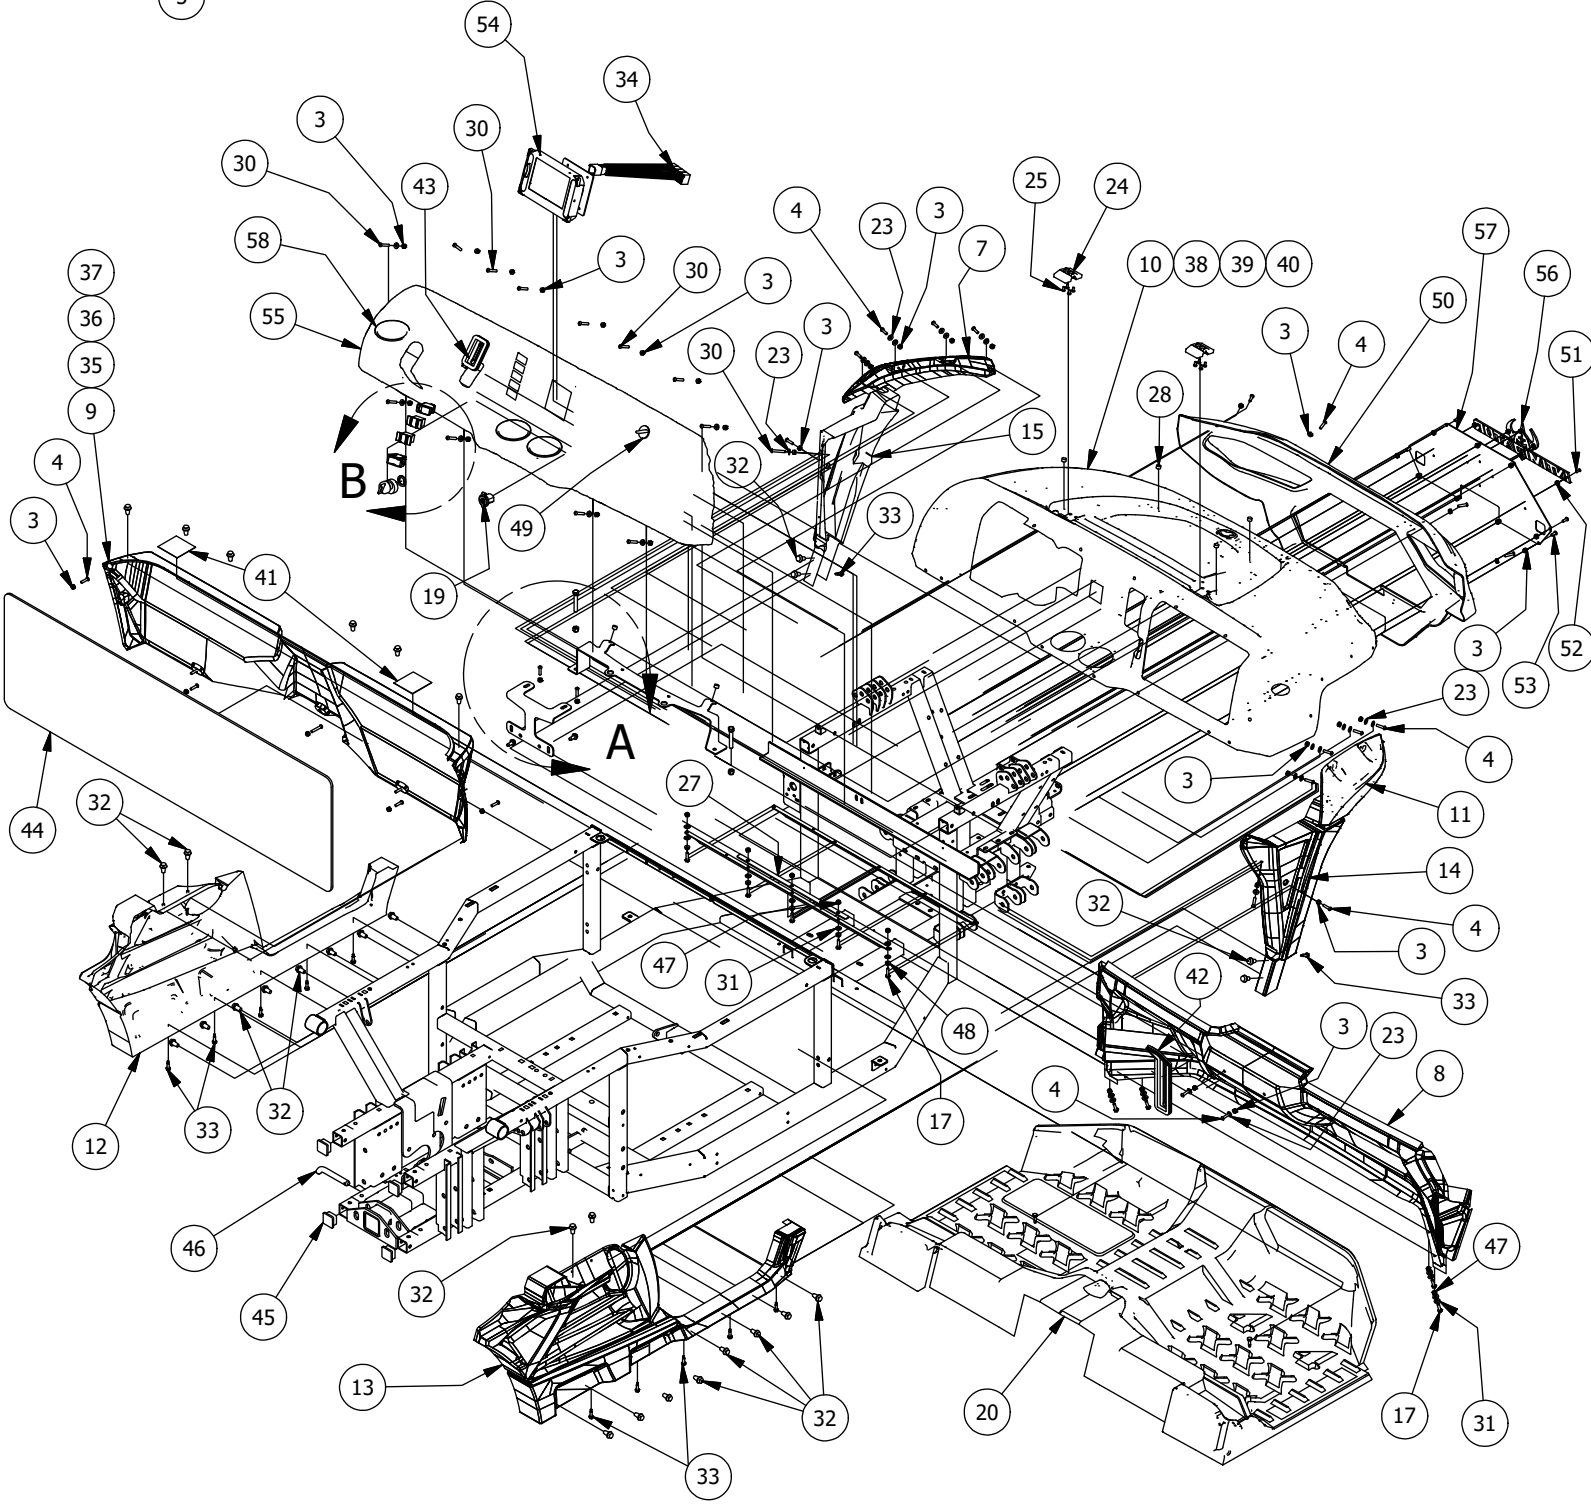

Plastics Assembly

Plastics Assembly			
ITEM	QTY	PART NUMBER	DESCRIPTION
1	2	613-5041-00	3/8-16 Nylon Insert Locknut
2	2	618-2069-00	3/8" - 16 X 2-1/2" Hex Hd Cap Screw
3	27	613-8073-50	1/4-20 Nylon Insert Locknut BL
4	23	618-2037-50	1/4-20 X1 Button Socket C/S Black
5	2	618-2021-00	5/16" - 18 3/4" Ind Hex Washr Hd - Type F
6	1	739-3374-00	Upper Radiator Mounting Brkt
7	1	780-2011-10	Upper Front Fender Flare-Left
8	1	780-2010-10	Front Firewall-Large UTV-Black
9	1	780-2020-00	Center Seat Panel-Large UTV-Or
10	2	759-2000-00	Hood Large UTV-Orange
11	1	780-2012-10	Upper Front Fender Flare-Right
12	1	780-2030-10	Seat Panel Left-Large UTV-Blk
13	1	780-2025-10	Seat Panel Right-Large UTV-Blk
14	1	780-2050-10	Lower Front Fender Flare-Right
15	1	780-2055-10	Lower Front Fender Flare-Left
16	1	739-2056-00	Upper Hood Support Brkt-Kohler/Electirc
17	9	618-4007-00	1/4-20 x 1 Grade 5 Hex bolts Zinc
18	1	777-1001-00	Ignition Switch 2018_No Acc.
19	1	677-2075-00	12 Volt Auxilliary Plug
20	1	780-2015-10	Floor Board-Large UTV-Black
21	1	786-2034-00	Head Light Hi/off/Low Beam Sw.
22	1	786-2038-00	4WD Switch
23	26	619-0010-50	1/4 Flat Washer Black
24	2	653-5010-00	Hood Hinge
25	8	630-2050-00	M5-.8 x 10 Pan Phil M/S Zinc
26	1	786-2030-00	Differential Lock Switch
27	1	726-3242-60	Firewall Mount Brkt
28	6	729-1002-00	Buttom Bumper-Tailgate-2500
29	1	786-2036-00	Dump Bed Up/Down Switch
30	15	618-2038-50	1/4-20 X1-1/2" BH Socket Scr Blk
31	15	619-0023-00	5/16 flat Washer 18-8 SS
32	30	618-6065-00	AUEVCO P/N 17216 HOLE PLUG BLACK
33	29	630-7040-00	1/4 x 1 Hex Head Tek Screw
34	1	786-2010-00	Wiring Harness_LG UTV-Gas
35	1	780-2020-20	Center Seat Panel-Large UTV-Gr
36	1	780-2020-80	Center Seat Panel-2500-Camo
37	1	780-2020-40	Center Seat Panel-2500-Charo
38	1	759-2000-20	Hood Large UTV-Gr
39	1	759-2000-80	Hood Large UTV- Camo
40	1	759-2000-40	Hood Large UTV-Blk
41	2	729-1006-00	Seat Pin Frame Guard-3x3.125"
42	1	736-2002-00	Break Pedal Boot-Lg UTV
43	1	736-2000-00	Shift Lever Boot-Large UTV
44	1	789-0001-00	Kohler 750 CVT Cover Instualton
45	4	714-1004-00	1-1/4"x1-1/4" Black Tube Plug
46	1	793-3212-00	Hitch Pin
47	9	613-8073-00	1/4-20 Nylon Insert Locknut Zinc Orange Nylon
48	5	613-9001-00	1/4-20 Hex Flange Nuts Zinc W/Serrations
49	1	752-1015-00	Glove Box Latch Assembly
50	1	780-2120-10	2018 Front Grill
51	9	618-8056-00	10-24 x 1/2 Button Socket C/S 18-8 SS
52	9	613-5019-00	10-24 Nylon Insert Locknut
53	9	618-8064-50	1/4-20 x 5/8 Button Socket C/S
54	1	786-2039-00	UTV 3" x 4" Display
55	1	780-2228-10	Small Display Dash
56	1	726-3303-00	Intimidator 2018 Grill Logo
57	1	726-3301-00	Intimidator 2018 Grill Plate
58	3	780-2220-00	Cup Holder
59	1	726-4512-00	ignition switch lock ring